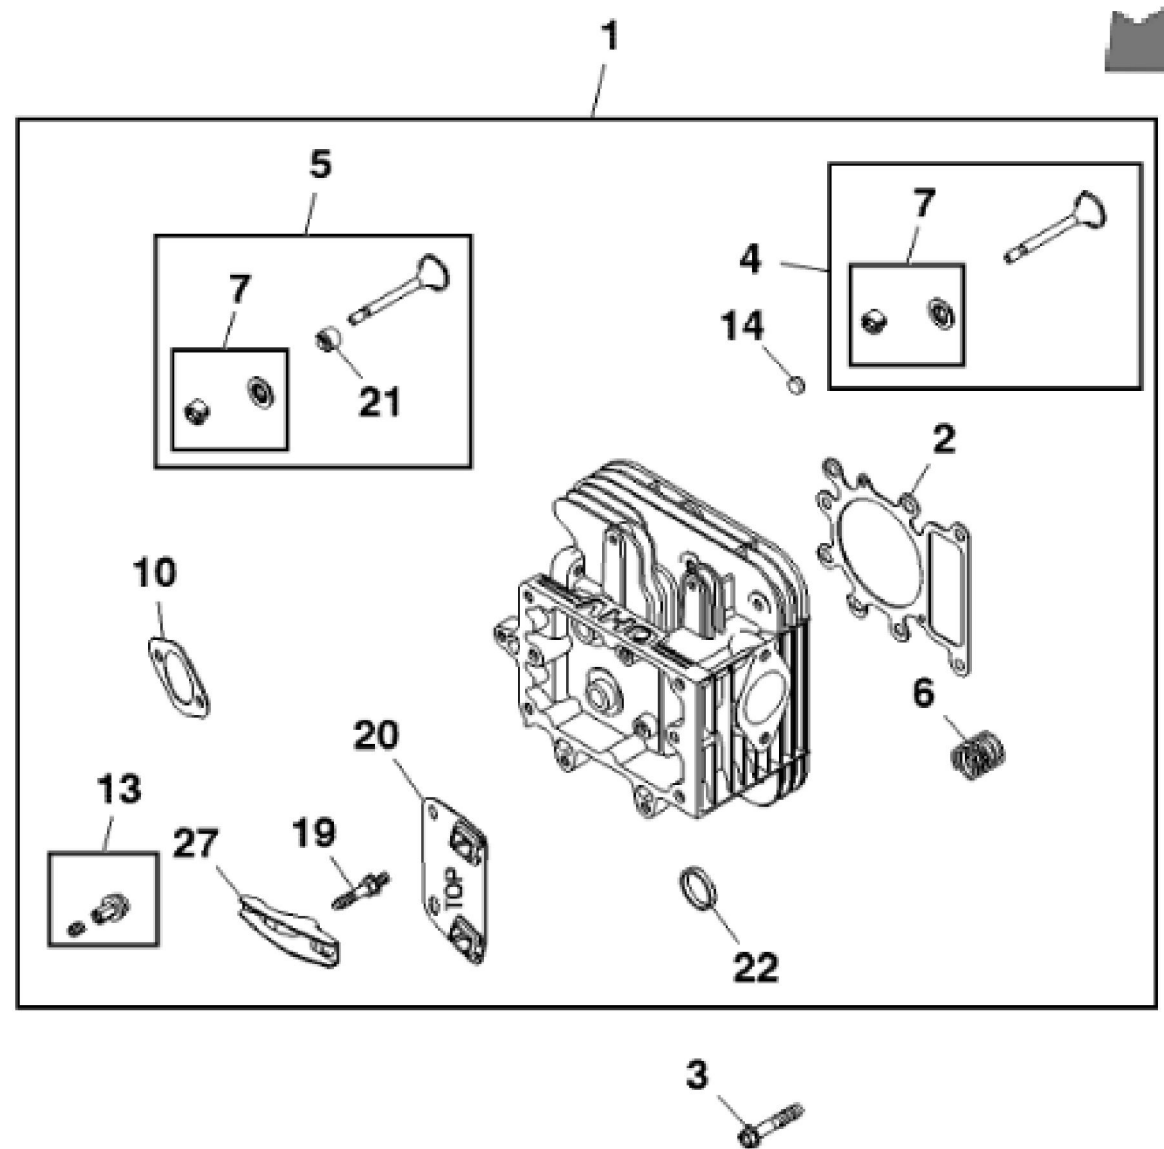

GU21352A01

KEY	PART NO.	PART NAME	QTY	REMARKS	
1	MIA12575	GASOLINE ENGINE	1	MARKED 21R877-0032-B1	
2	GX23190	RING	1	Long Plenum	

**<https://www.ebooklibonline.com>**

Hello dear friend!

Thank you very much for reading.

Enter the link into your browser.

The full manual is available for immediate download.

**<https://www.ebooklibonline.com>**

KEY	PART NO.	PART NAME	QTY	REMARKS	
1	MIA13002	CYLINDER	1		
2	MIA11778	SEAL KIT	1		
3	LG391086S	SEAL	1	Oil	
4	MIU11682	TUBE	1	Breather	
5	LG691374	LEVER	1	Governor	
6	MIU14367	SHIELD	1	Cylinder	
7	LG691693	BOLT	1		
8	LG691691	WASHER	1		
9	LG691251	NUT	1		
10	M147497	BUSHING	1		
11	LG691119	BOLT	1		
12	MIU11631	COVER	1	Breather	
13	LG691620	COTTER PIN	1		
14	LG692012	CRANK	1		
15	M147508	SCREW	2		
16	LG692407	SEAL	1	Governor	
17	LG690959	DOWEL PIN	2		
18	M147501	BREATHER	1	Reed	
19	M147507	SCREW	1		

**Thank you so much for reading**

John Deere > Turf And Utility >TRACTOR, LAWN AND GARDEN >X115R - TRACTOR, LAWN AND GARDEN >X115R 100 Series Tractor >20 ENGINE ETN161949 >ST799624 - CYLINDER HEAD, INTAKE MANIFOLD

KEY	PART NO.	PART NAME	QTY	REMARKS
1	MIA13003	CYLINDER HEAD	1	
2	LG273280S	GASKET	1	Cylinder Head
3	LG690360	SCREW	8	
4	MIA11214	VALVE	1	SUB FOR MIA13004; Exhaust
5	MIA10689	INTAKE VALVE	1	
6	LG691279	SPRING	2	Intake
7	LG499586	VALVE	2	Keeper
8	LG690564	TAPPET	2	
9	MIA13005	INTAKE MANIFOLD	1	
10	M144311	GASKET	1	Intake
11	MIU13916	STUD	2	
12	LG95160	SCREW	2	
13	LG691986	ADJUSTER	2	Rocker Arm
14	LG691843	CAP	2	
15	MIU11020	SPARK PLUG	1	
16	LG692138	WHEEL SEAL O-RING	1	Intake Manifold
17	LG691909	BOOT	1	Spark Plug
18	LG690958	NUT	2	
19	LG691095	STUD	1	
20	LG690822	GUIDE	2	
21	LG690968	SEAL	1	
22	MIU14368	VALVE SEAT	1	
23	MIU14369	SCREW	4	
24	MIU12708	COVER	1	Rocker Arm
25	MIU14370	PUSH ROD	1	Exhaust
26	MIU14371	PUSH ROD	1	Intake
27	LG691751	ROCKER ARM	2	