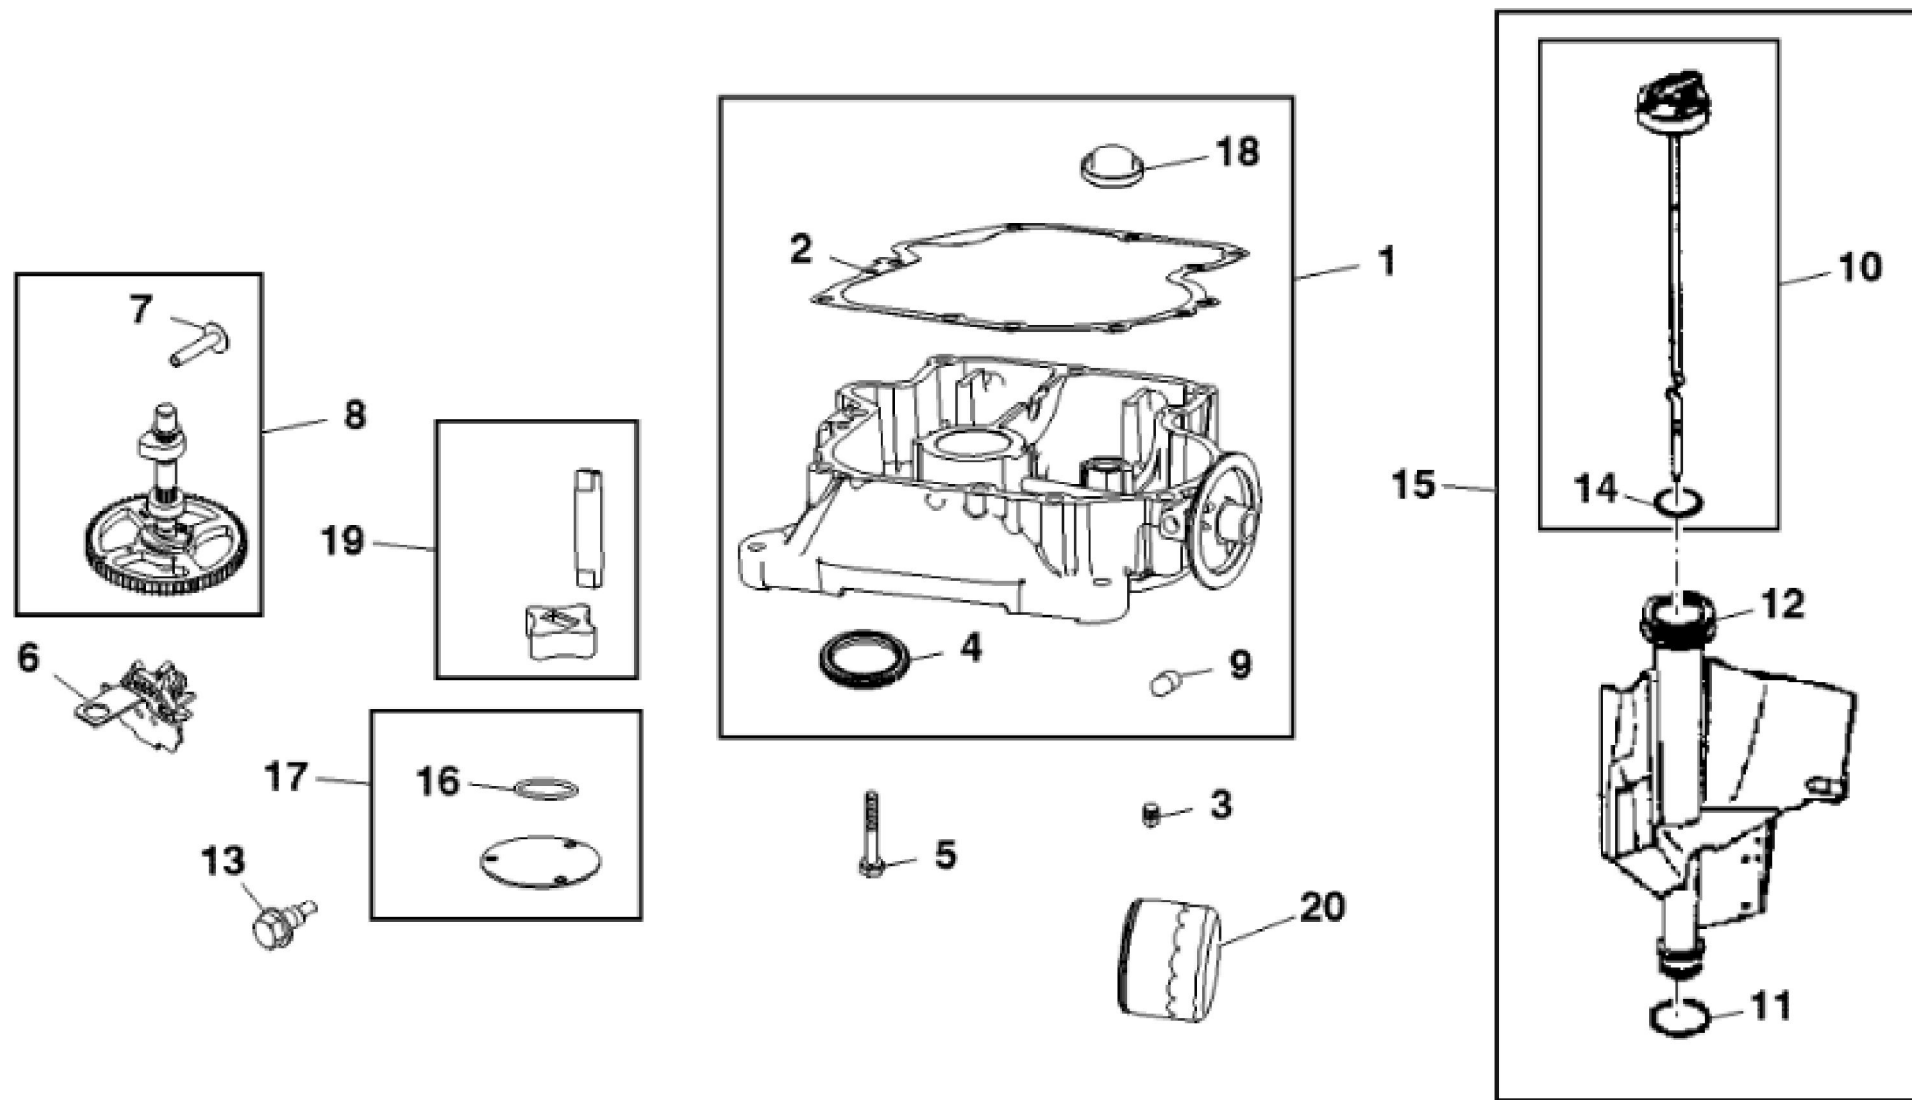

Enter the link into your browser.

The full manual is available for immediate download.

**<https://www.ebooklibonline.com>**

KEY	PART NO.	PART NAME	QTY	REMARKS	
1	MIA13002	CYLINDER	1		
2	MIA11778	SEAL KIT	1		
3	LG391086S	SEAL	1	Oil	
4	MIU11682	TUBE	1	Breather	
5	LG691374	LEVER	1	Governor	
6	MIU14367	SHIELD	1	Cylinder	
7	LG691693	BOLT	1		
8	LG691691	WASHER	1		
9	LG691251	NUT	1		
10	M147497	BUSHING	1		
11	LG691119	BOLT	1		
12	MIU11631	COVER	1	Breather	
13	LG691620	COTTER PIN	1		
14	LG692012	CRANK	1		
15	M147508	SCREW	2		
16	LG692407	SEAL	1	Governor	
17	LG690959	DOWEL PIN	2		
18	M147501	BREATHER	1	Reed	
19	M147507	SCREW	1		

**Thank you so much for reading**

John Deere > Turf And Utility >TRACTOR, LAWN AND GARDEN >X115R - TRACTOR, LAWN AND GARDEN >X115R 100 Series Tractor >20 ENGINE ETN161949 >ST799624 - CYLINDER HEAD, INTAKE MANIFOLD

KEY	PART NO.	PART NAME	QTY	REMARKS
1	MIA13003	CYLINDER HEAD	1	
2	LG273280S	GASKET	1	Cylinder Head
3	LG690360	SCREW	8	
4	MIA11214	VALVE	1	SUB FOR MIA13004; Exhaust
5	MIA10689	INTAKE VALVE	1	
6	LG691279	SPRING	2	Intake
7	LG499586	VALVE	2	Keeper
8	LG690564	TAPPET	2	
9	MIA13005	INTAKE MANIFOLD	1	
10	M144311	GASKET	1	Intake
11	MIU13916	STUD	2	
12	LG95160	SCREW	2	
13	LG691986	ADJUSTER	2	Rocker Arm
14	LG691843	CAP	2	
15	MIU11020	SPARK PLUG	1	
16	LG692138	WHEEL SEAL O-RING	1	Intake Manifold
17	LG691909	BOOT	1	Spark Plug
18	LG690958	NUT	2	
19	LG691095	STUD	1	
20	LG690822	GUIDE	2	
21	LG690968	SEAL	1	
22	MIU14368	VALVE SEAT	1	
23	MIU14369	SCREW	4	
24	MIU12708	COVER	1	Rocker Arm
25	MIU14370	PUSH ROD	1	Exhaust
26	MIU14371	PUSH ROD	1	Intake
27	LG691751	ROCKER ARM	2	