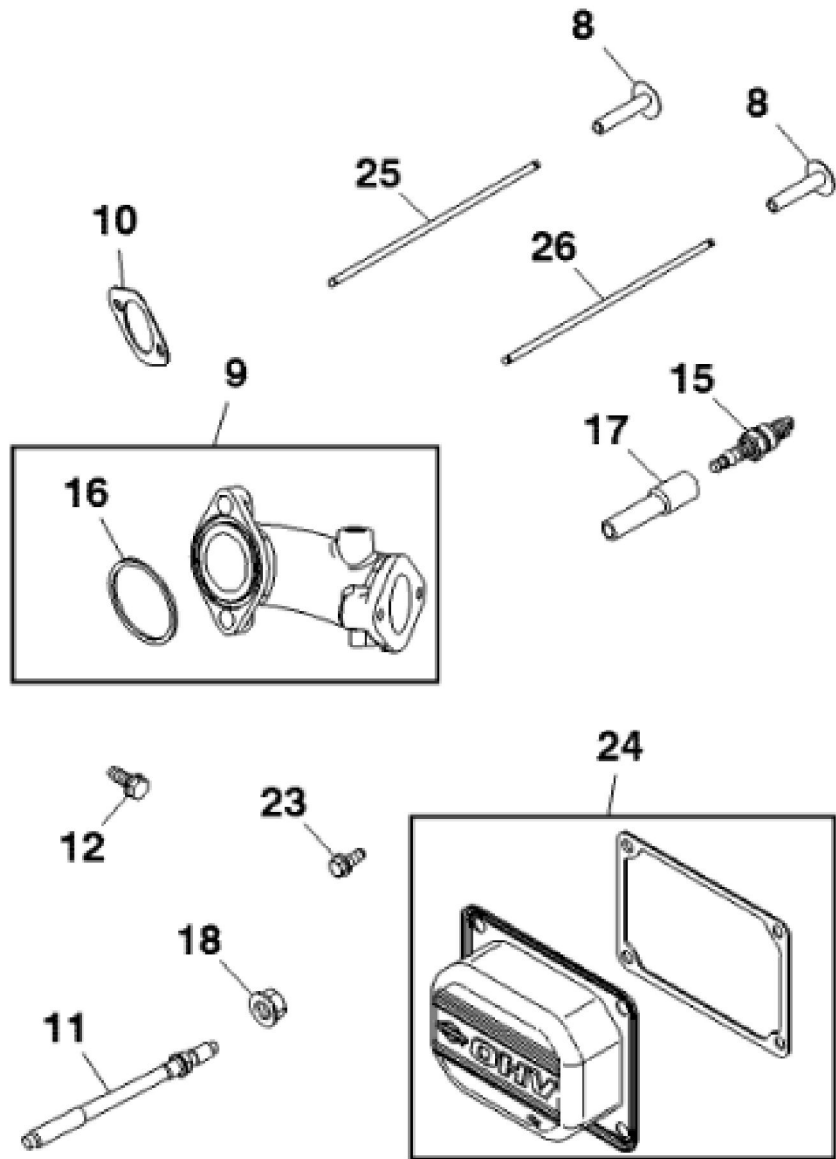

GU21352A01

KEY	PART NO.	PART NAME	QTY	REMARKS	
1	MIA12575	GASOLINE ENGINE	1	MARKED 21R877-0032-B1	
2	GX23190	RING	1	Long Plenum	

**<https://www.ebooklibonline.com>**

Hello dear friend!

Thank you very much for reading.

Enter the link into your browser.

The full manual is available for immediate download.

**<https://www.ebooklibonline.com>**

KEY	PART NO.	PART NAME	QTY	REMARKS	
1	MIA13002	CYLINDER	1		
2	MIA11778	SEAL KIT	1		
3	LG391086S	SEAL	1	Oil	
4	MIU11682	TUBE	1	Breather	
5	LG691374	LEVER	1	Governor	
6	MIU14367	SHIELD	1	Cylinder	
7	LG691693	BOLT	1		
8	LG691691	WASHER	1		
9	LG691251	NUT	1		
10	M147497	BUSHING	1		
11	LG691119	BOLT	1		
12	MIU11631	COVER	1	Breather	
13	LG691620	COTTER PIN	1		
14	LG692012	CRANK	1		
15	M147508	SCREW	2		
16	LG692407	SEAL	1	Governor	
17	LG690959	DOWEL PIN	2		
18	M147501	BREATHER	1	Reed	
19	M147507	SCREW	1		

**Thank you so much for reading**

John Deere > Turf And Utility >TRACTOR, LAWN AND GARDEN >X115R - TRACTOR, LAWN AND GARDEN >X115R 100 Series Tractor >20 ENGINE ETN161949 >ST799624 - CYLINDER HEAD, INTAKE MANIFOLD

KEY	PART NO.	PART NAME	QTY	REMARKS
1	MIA13003	CYLINDER HEAD	1	
2	LG273280S	GASKET	1	Cylinder Head
3	LG690360	SCREW	8	
4	MIA11214	VALVE	1	SUB FOR MIA13004; Exhaust
5	MIA10689	INTAKE VALVE	1	
6	LG691279	SPRING	2	Intake
7	LG499586	VALVE	2	Keeper
8	LG690564	TAPPET	2	
9	MIA13005	INTAKE MANIFOLD	1	
10	M144311	GASKET	1	Intake
11	MIU13916	STUD	2	
12	LG95160	SCREW	2	
13	LG691986	ADJUSTER	2	Rocker Arm
14	LG691843	CAP	2	
15	MIU11020	SPARK PLUG	1	
16	LG692138	WHEEL SEAL O-RING	1	Intake Manifold
17	LG691909	BOOT	1	Spark Plug
18	LG690958	NUT	2	
19	LG691095	STUD	1	
20	LG690822	GUIDE	2	
21	LG690968	SEAL	1	
22	MIU14368	VALVE SEAT	1	
23	MIU14369	SCREW	4	
24	MIU12708	COVER	1	Rocker Arm
25	MIU14370	PUSH ROD	1	Exhaust
26	MIU14371	PUSH ROD	1	Intake
27	LG691751	ROCKER ARM	2	