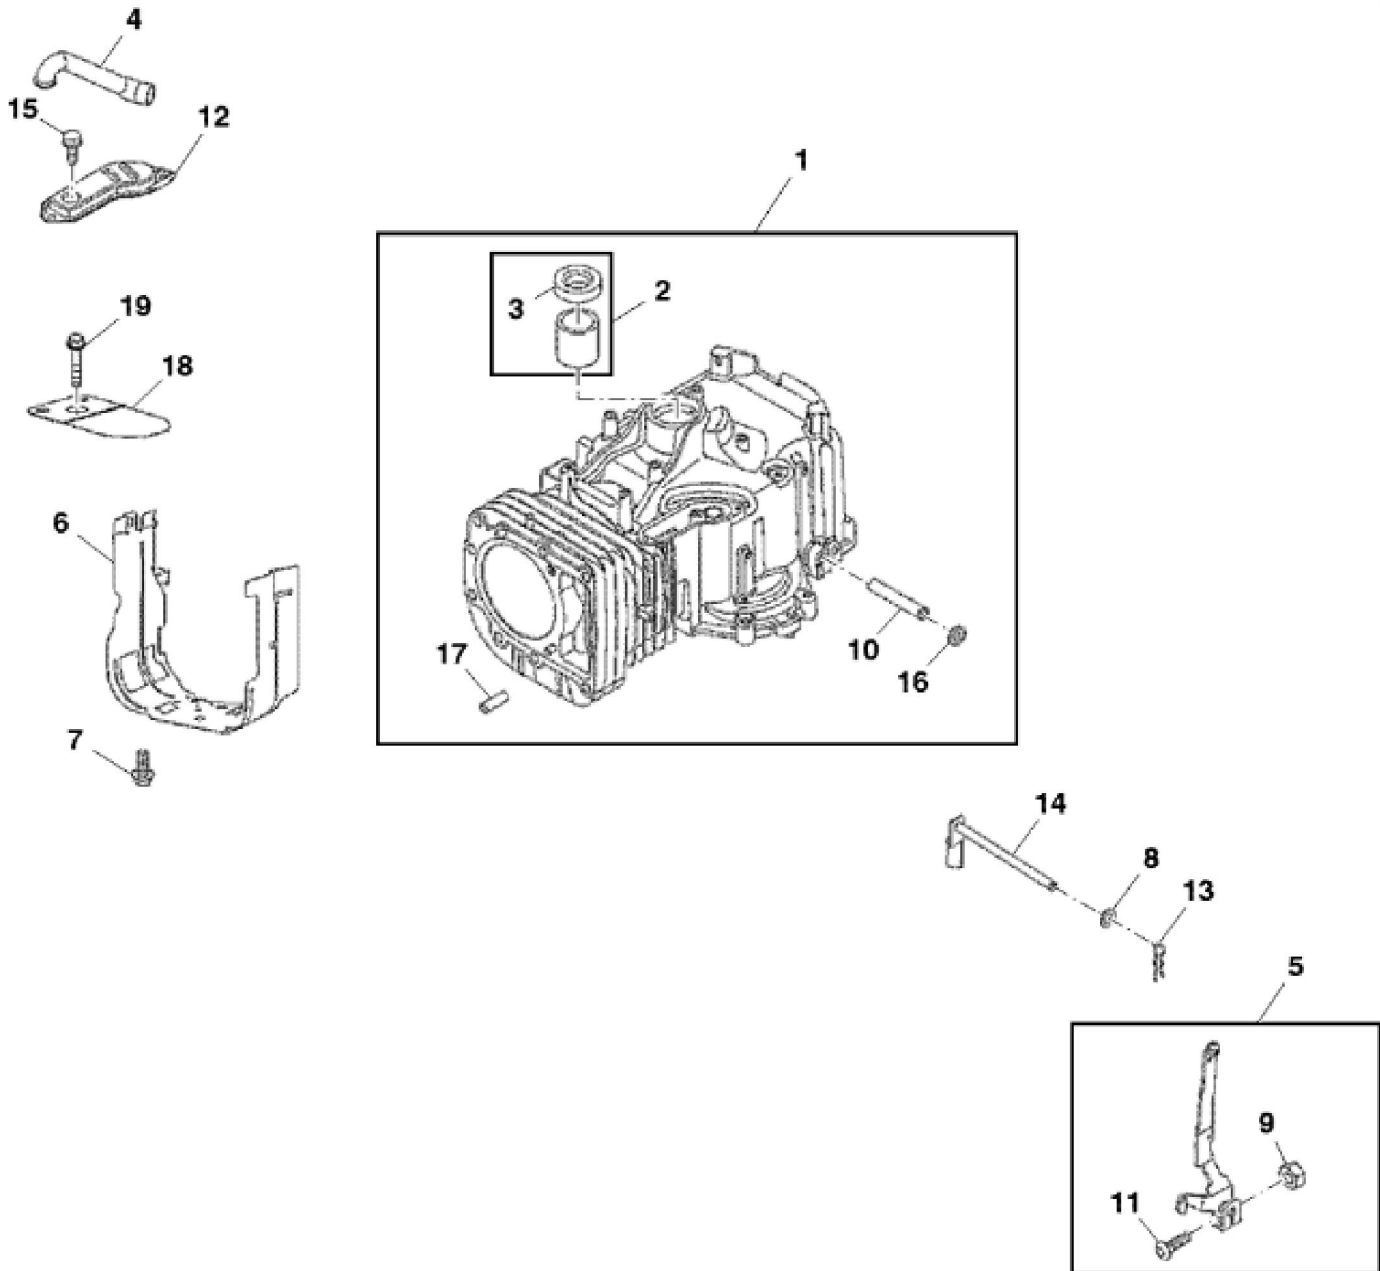

GU21352A01

KEY	PART NO.	PART NAME	QTY	REMARKS	
1	MIA12575	GASOLINE ENGINE	1	MARKED 21R877-0032-B1	
2	GX23190	RING	1	Long Plenum	

**<https://www.ebooklibonline.com>**

Hello dear friend!

Thank you very much for reading.

Enter the link into your browser.

The full manual is available for immediate download.

**<https://www.ebooklibonline.com>**

KEY	PART NO.	PART NAME	QTY	REMARKS	
1	MIA13002	CYLINDER	1		
2	MIA11778	SEAL KIT	1		
3	LG391086S	SEAL	1	Oil	
4	MIU11682	TUBE	1	Breather	
5	LG691374	LEVER	1	Governor	
6	MIU14367	SHIELD	1	Cylinder	
7	LG691693	BOLT	1		
8	LG691691	WASHER	1		
9	LG691251	NUT	1		
10	M147497	BUSHING	1		
11	LG691119	BOLT	1		
12	MIU11631	COVER	1	Breather	
13	LG691620	COTTER PIN	1		
14	LG692012	CRANK	1		
15	M147508	SCREW	2		
16	LG692407	SEAL	1	Governor	
17	LG690959	DOWEL PIN	2		
18	M147501	BREATHER	1	Reed	
19	M147507	SCREW	1		

**Thank you so much for reading**

John Deere > Turf And Utility >TRACTOR, LAWN AND GARDEN >X115R - TRACTOR, LAWN AND GARDEN >X115R 100 Series Tractor >20 ENGINE ETN161949 >ST799624 - CYLINDER HEAD, INTAKE MANIFOLD

KEY	PART NO.	PART NAME	QTY	REMARKS
1	MIA13003	CYLINDER HEAD	1	
2	LG273280S	GASKET	1	Cylinder Head
3	LG690360	SCREW	8	
4	MIA11214	VALVE	1	SUB FOR MIA13004; Exhaust
5	MIA10689	INTAKE VALVE	1	
6	LG691279	SPRING	2	Intake
7	LG499586	VALVE	2	Keeper
8	LG690564	TAPPET	2	
9	MIA13005	INTAKE MANIFOLD	1	
10	M144311	GASKET	1	Intake
11	MIU13916	STUD	2	
12	LG95160	SCREW	2	
13	LG691986	ADJUSTER	2	Rocker Arm
14	LG691843	CAP	2	
15	MIU11020	SPARK PLUG	1	
16	LG692138	WHEEL SEAL O-RING	1	Intake Manifold
17	LG691909	BOOT	1	Spark Plug
18	LG690958	NUT	2	
19	LG691095	STUD	1	
20	LG690822	GUIDE	2	
21	LG690968	SEAL	1	
22	MIU14368	VALVE SEAT	1	
23	MIU14369	SCREW	4	
24	MIU12708	COVER	1	Rocker Arm
25	MIU14370	PUSH ROD	1	Exhaust
26	MIU14371	PUSH ROD	1	Intake
27	LG691751	ROCKER ARM	2	