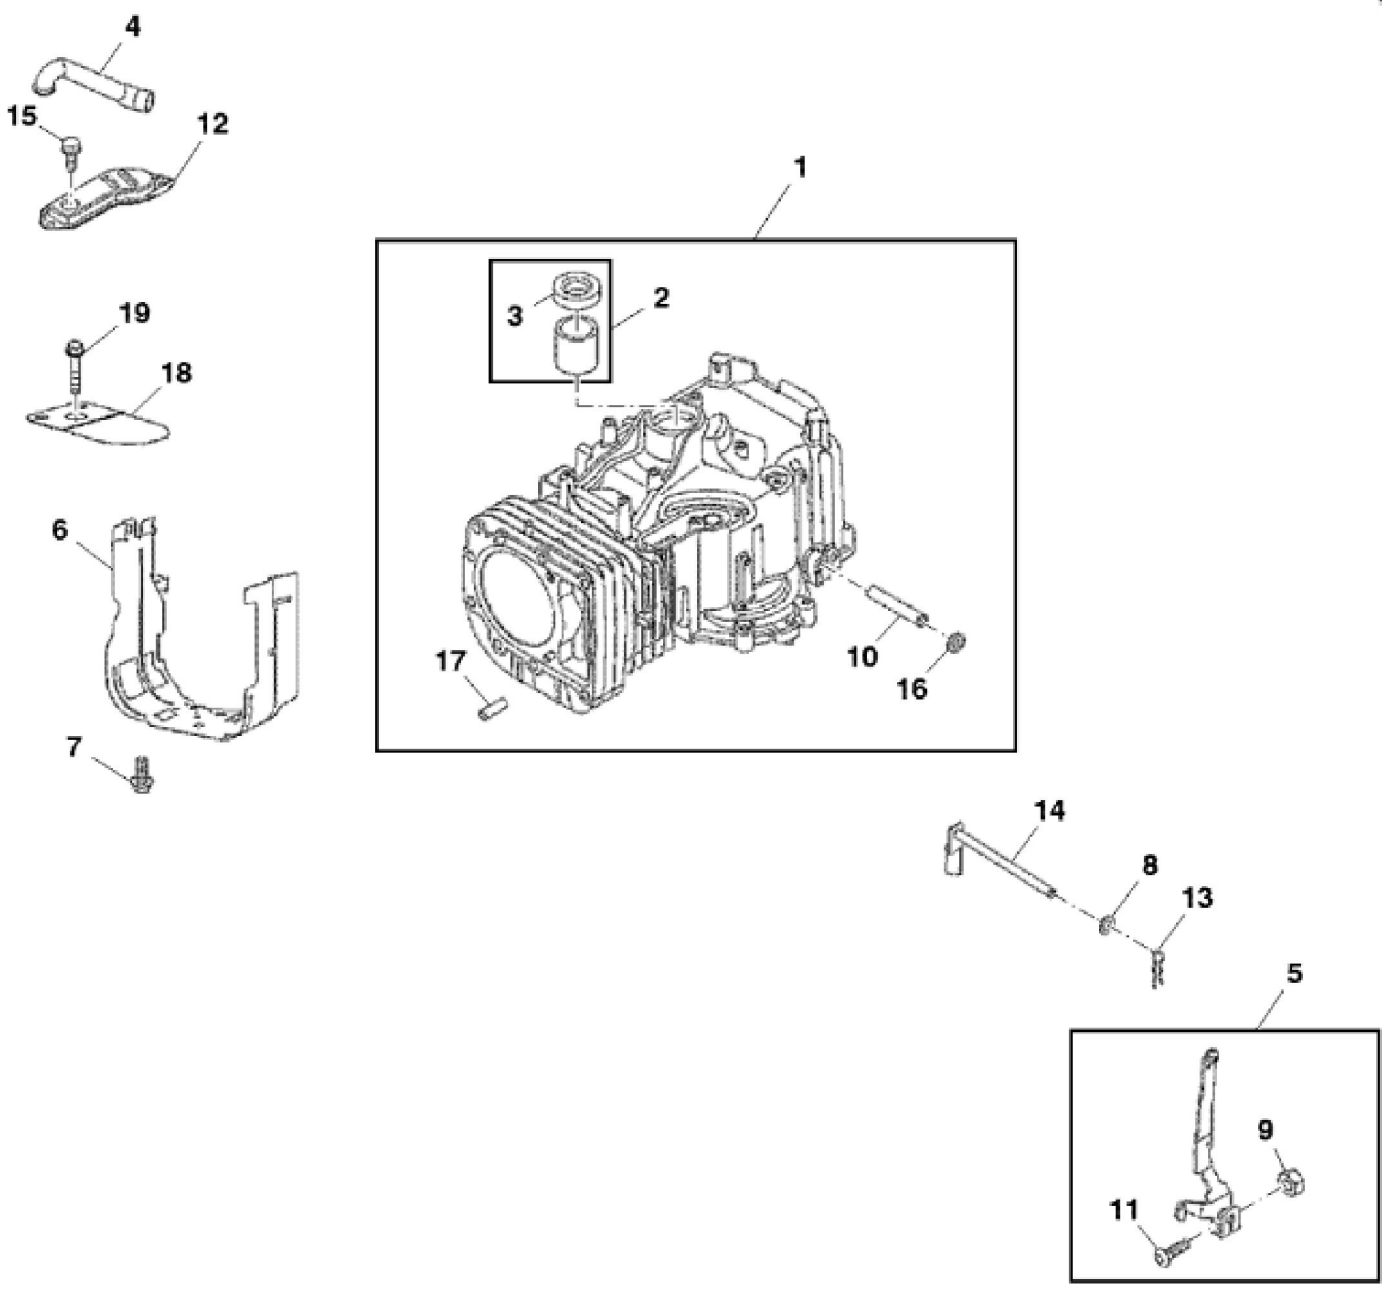

GU21354A01

KEY	PART NO.	PART NAME	QTY	REMARKS	
1	MIA12575	GASOLINE ENGINE	1	MARKED 21R877-0032-B1	
2	GX23190	RING	1	Long Plenum	

<https://www.ebooklibonline.com>

Hello dear friend!

Thank you very much for reading.

Enter the link into your browser.

The full manual is available for immediate download.

<https://www.ebooklibonline.com>

KEY	PART NO.	PART NAME	QTY	REMARKS	
1	MIA13002	CYLINDER	1		
2	MIA11778	SEAL KIT	1		
3	LG391086S	SEAL	1	Oil	
4	MIU11682	TUBE	1	Breather	
5	LG691374	LEVER	1	Governor	
6	MIU14367	SHIELD	1	Cylinder	
7	LG691693	BOLT	1		
8	LG691691	WASHER	1		
9	LG691251	NUT	1		
10	M147497	BUSHING	1		
11	LG691119	BOLT	1		
12	MIU11631	COVER	1	Breather	
13	LG691620	COTTER PIN	1		
14	LG692012	CRANK	1		
15	M147508	SCREW	2		
16	LG692407	SEAL	1	Governor	
17	LG690959	DOWEL PIN	2		
18	M147501	BREATHER	1	Reed	
19	M147507	SCREW	1		

Thank you so much for reading

John Deere > Turf And Utility >TRACTOR, LAWN AND GARDEN >X105 - TRACTOR, LAWN AND GARDEN >X105 100 Series Tractor >20 ENGINE ETN161949 >ST799624 - CYLINDER HEAD, INTAKE MANIFOLD

KEY	PART NO.	PART NAME	QTY	REMARKS
1	MIA13003	CYLINDER HEAD	1	
2	LG273280S	GASKET	1	Cylinder Head
3	LG690360	SCREW	8	
4	MIA11214	VALVE	1	SUB FOR MIA13004; Exhaust
5	MIA10689	INTAKE VALVE	1	
6	LG691279	SPRING	2	Intake
7	LG499586	VALVE	2	Keeper
8	LG690564	TAPPET	2	
9	MIA13005	INTAKE MANIFOLD	1	
10	M144311	GASKET	1	Intake
11	MIU13916	STUD	2	
12	LG95160	SCREW	2	
13	LG691986	ADJUSTER	2	Rocker Arm
14	LG691843	CAP	2	
15	MIU11020	SPARK PLUG	1	
16	LG692138	WHEEL SEAL O-RING	1	Intake Manifold
17	LG691909	BOOT	1	Spark Plug
18	LG690958	NUT	2	
19	LG691095	STUD	1	
20	LG690822	GUIDE	2	
21	LG690968	SEAL	1	
22	MIU14368	VALVE SEAT	1	
23	MIU14369	SCREW	4	
24	MIU12708	COVER	1	Rocker Arm
25	MIU14370	PUSH ROD	1	Exhaust
26	MIU14371	PUSH ROD	1	Intake
27	LG691751	ROCKER ARM	2	