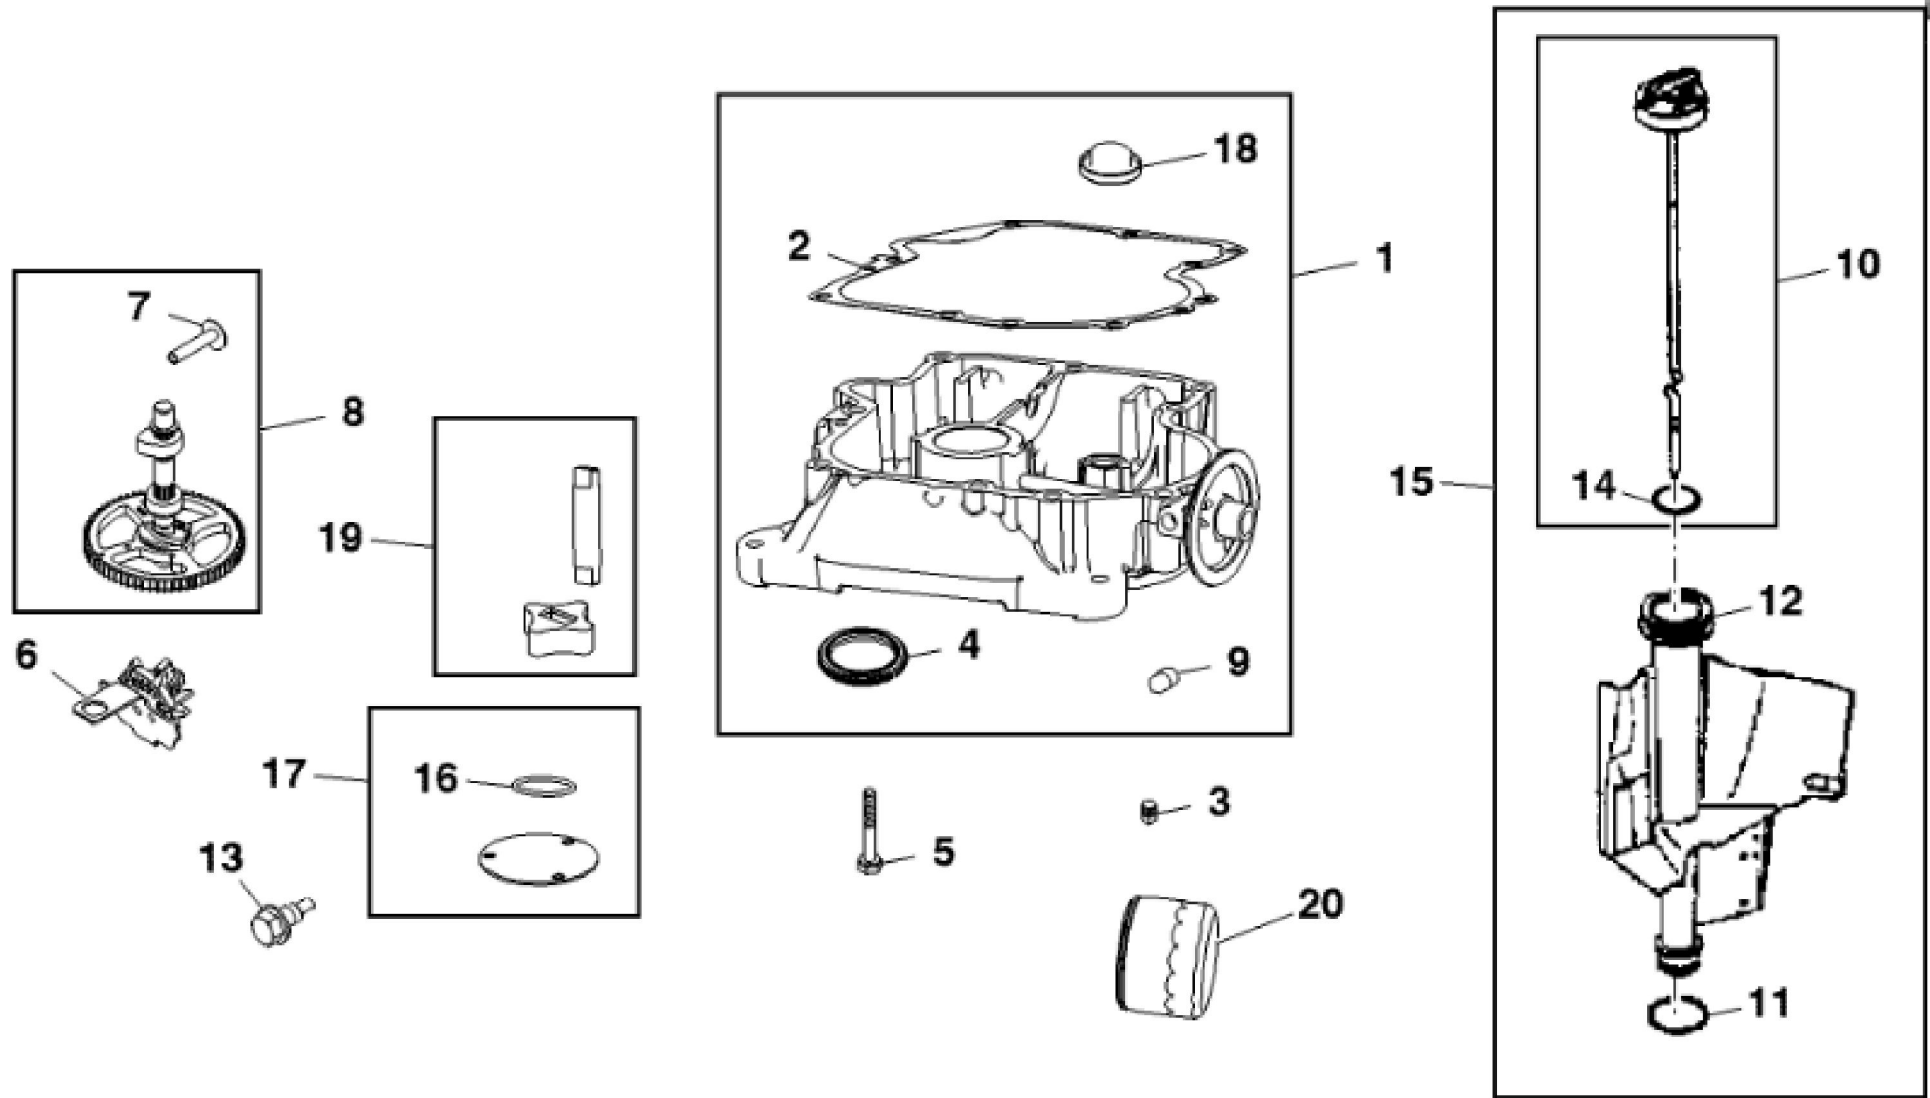

Enter the link into your browser.

The full manual is available for immediate download.

<https://www.ebooklibonline.com>

KEY	PART NO.	PART NAME	QTY	REMARKS	
1	MIA13002	CYLINDER	1		
2	MIA11778	SEAL KIT	1		
3	LG391086S	SEAL	1	Oil	
4	MIU11682	TUBE	1	Breather	
5	LG691374	LEVER	1	Governor	
6	MIU14367	SHIELD	1	Cylinder	
7	LG691693	BOLT	1		
8	LG691691	WASHER	1		
9	LG691251	NUT	1		
10	M147497	BUSHING	1		
11	LG691119	BOLT	1		
12	MIU11631	COVER	1	Breather	
13	LG691620	COTTER PIN	1		
14	LG692012	CRANK	1		
15	M147508	SCREW	2		
16	LG692407	SEAL	1	Governor	
17	LG690959	DOWEL PIN	2		
18	M147501	BREATHER	1	Reed	
19	M147507	SCREW	1		

Thank you so much for reading

John Deere > Turf And Utility >TRACTOR, LAWN AND GARDEN >X105 - TRACTOR, LAWN AND GARDEN >X105 100 Series Tractor >20 ENGINE ETN161949 >ST799624 - CYLINDER HEAD, INTAKE MANIFOLD

KEY	PART NO.	PART NAME	QTY	REMARKS
1	MIA13003	CYLINDER HEAD	1	
2	LG273280S	GASKET	1	Cylinder Head
3	LG690360	SCREW	8	
4	MIA11214	VALVE	1	SUB FOR MIA13004; Exhaust
5	MIA10689	INTAKE VALVE	1	
6	LG691279	SPRING	2	Intake
7	LG499586	VALVE	2	Keeper
8	LG690564	TAPPET	2	
9	MIA13005	INTAKE MANIFOLD	1	
10	M144311	GASKET	1	Intake
11	MIU13916	STUD	2	
12	LG95160	SCREW	2	
13	LG691986	ADJUSTER	2	Rocker Arm
14	LG691843	CAP	2	
15	MIU11020	SPARK PLUG	1	
16	LG692138	WHEEL SEAL O-RING	1	Intake Manifold
17	LG691909	BOOT	1	Spark Plug
18	LG690958	NUT	2	
19	LG691095	STUD	1	
20	LG690822	GUIDE	2	
21	LG690968	SEAL	1	
22	MIU14368	VALVE SEAT	1	
23	MIU14369	SCREW	4	
24	MIU12708	COVER	1	Rocker Arm
25	MIU14370	PUSH ROD	1	Exhaust
26	MIU14371	PUSH ROD	1	Intake
27	LG691751	ROCKER ARM	2	