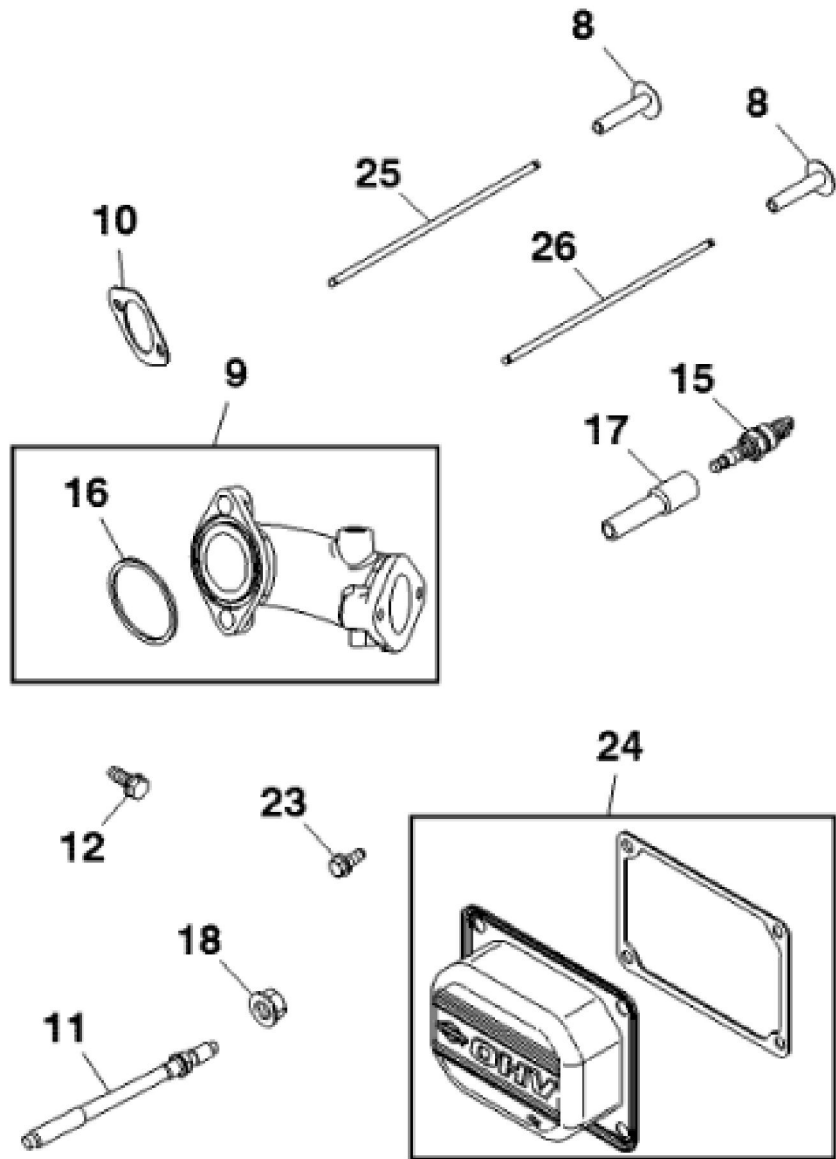

GU21354A01

KEY	PART NO.	PART NAME	QTY	REMARKS	
1	MIA12575	GASOLINE ENGINE	1	MARKED 21R877-0032-B1	
2	GX23190	RING	1	Long Plenum	

<https://www.ebooklibonline.com>

Hello dear friend!

Thank you very much for reading.

Enter the link into your browser.

The full manual is available for immediate download.

<https://www.ebooklibonline.com>

KEY	PART NO.	PART NAME	QTY	REMARKS	
1	MIA13002	CYLINDER	1		
2	MIA11778	SEAL KIT	1		
3	LG391086S	SEAL	1	Oil	
4	MIU11682	TUBE	1	Breather	
5	LG691374	LEVER	1	Governor	
6	MIU14367	SHIELD	1	Cylinder	
7	LG691693	BOLT	1		
8	LG691691	WASHER	1		
9	LG691251	NUT	1		
10	M147497	BUSHING	1		
11	LG691119	BOLT	1		
12	MIU11631	COVER	1	Breather	
13	LG691620	COTTER PIN	1		
14	LG692012	CRANK	1		
15	M147508	SCREW	2		
16	LG692407	SEAL	1	Governor	
17	LG690959	DOWEL PIN	2		
18	M147501	BREATHER	1	Reed	
19	M147507	SCREW	1		

Thank you so much for reading

John Deere > Turf And Utility >TRACTOR, LAWN AND GARDEN >X105 - TRACTOR, LAWN AND GARDEN >X105 100 Series Tractor >20 ENGINE ETN161949 >ST799624 - CYLINDER HEAD, INTAKE MANIFOLD

KEY	PART NO.	PART NAME	QTY	REMARKS
1	MIA13003	CYLINDER HEAD	1	
2	LG273280S	GASKET	1	Cylinder Head
3	LG690360	SCREW	8	
4	MIA11214	VALVE	1	SUB FOR MIA13004; Exhaust
5	MIA10689	INTAKE VALVE	1	
6	LG691279	SPRING	2	Intake
7	LG499586	VALVE	2	Keeper
8	LG690564	TAPPET	2	
9	MIA13005	INTAKE MANIFOLD	1	
10	M144311	GASKET	1	Intake
11	MIU13916	STUD	2	
12	LG95160	SCREW	2	
13	LG691986	ADJUSTER	2	Rocker Arm
14	LG691843	CAP	2	
15	MIU11020	SPARK PLUG	1	
16	LG692138	WHEEL SEAL O-RING	1	Intake Manifold
17	LG691909	BOOT	1	Spark Plug
18	LG690958	NUT	2	
19	LG691095	STUD	1	
20	LG690822	GUIDE	2	
21	LG690968	SEAL	1	
22	MIU14368	VALVE SEAT	1	
23	MIU14369	SCREW	4	
24	MIU12708	COVER	1	Rocker Arm
25	MIU14370	PUSH ROD	1	Exhaust
26	MIU14371	PUSH ROD	1	Intake
27	LG691751	ROCKER ARM	2	