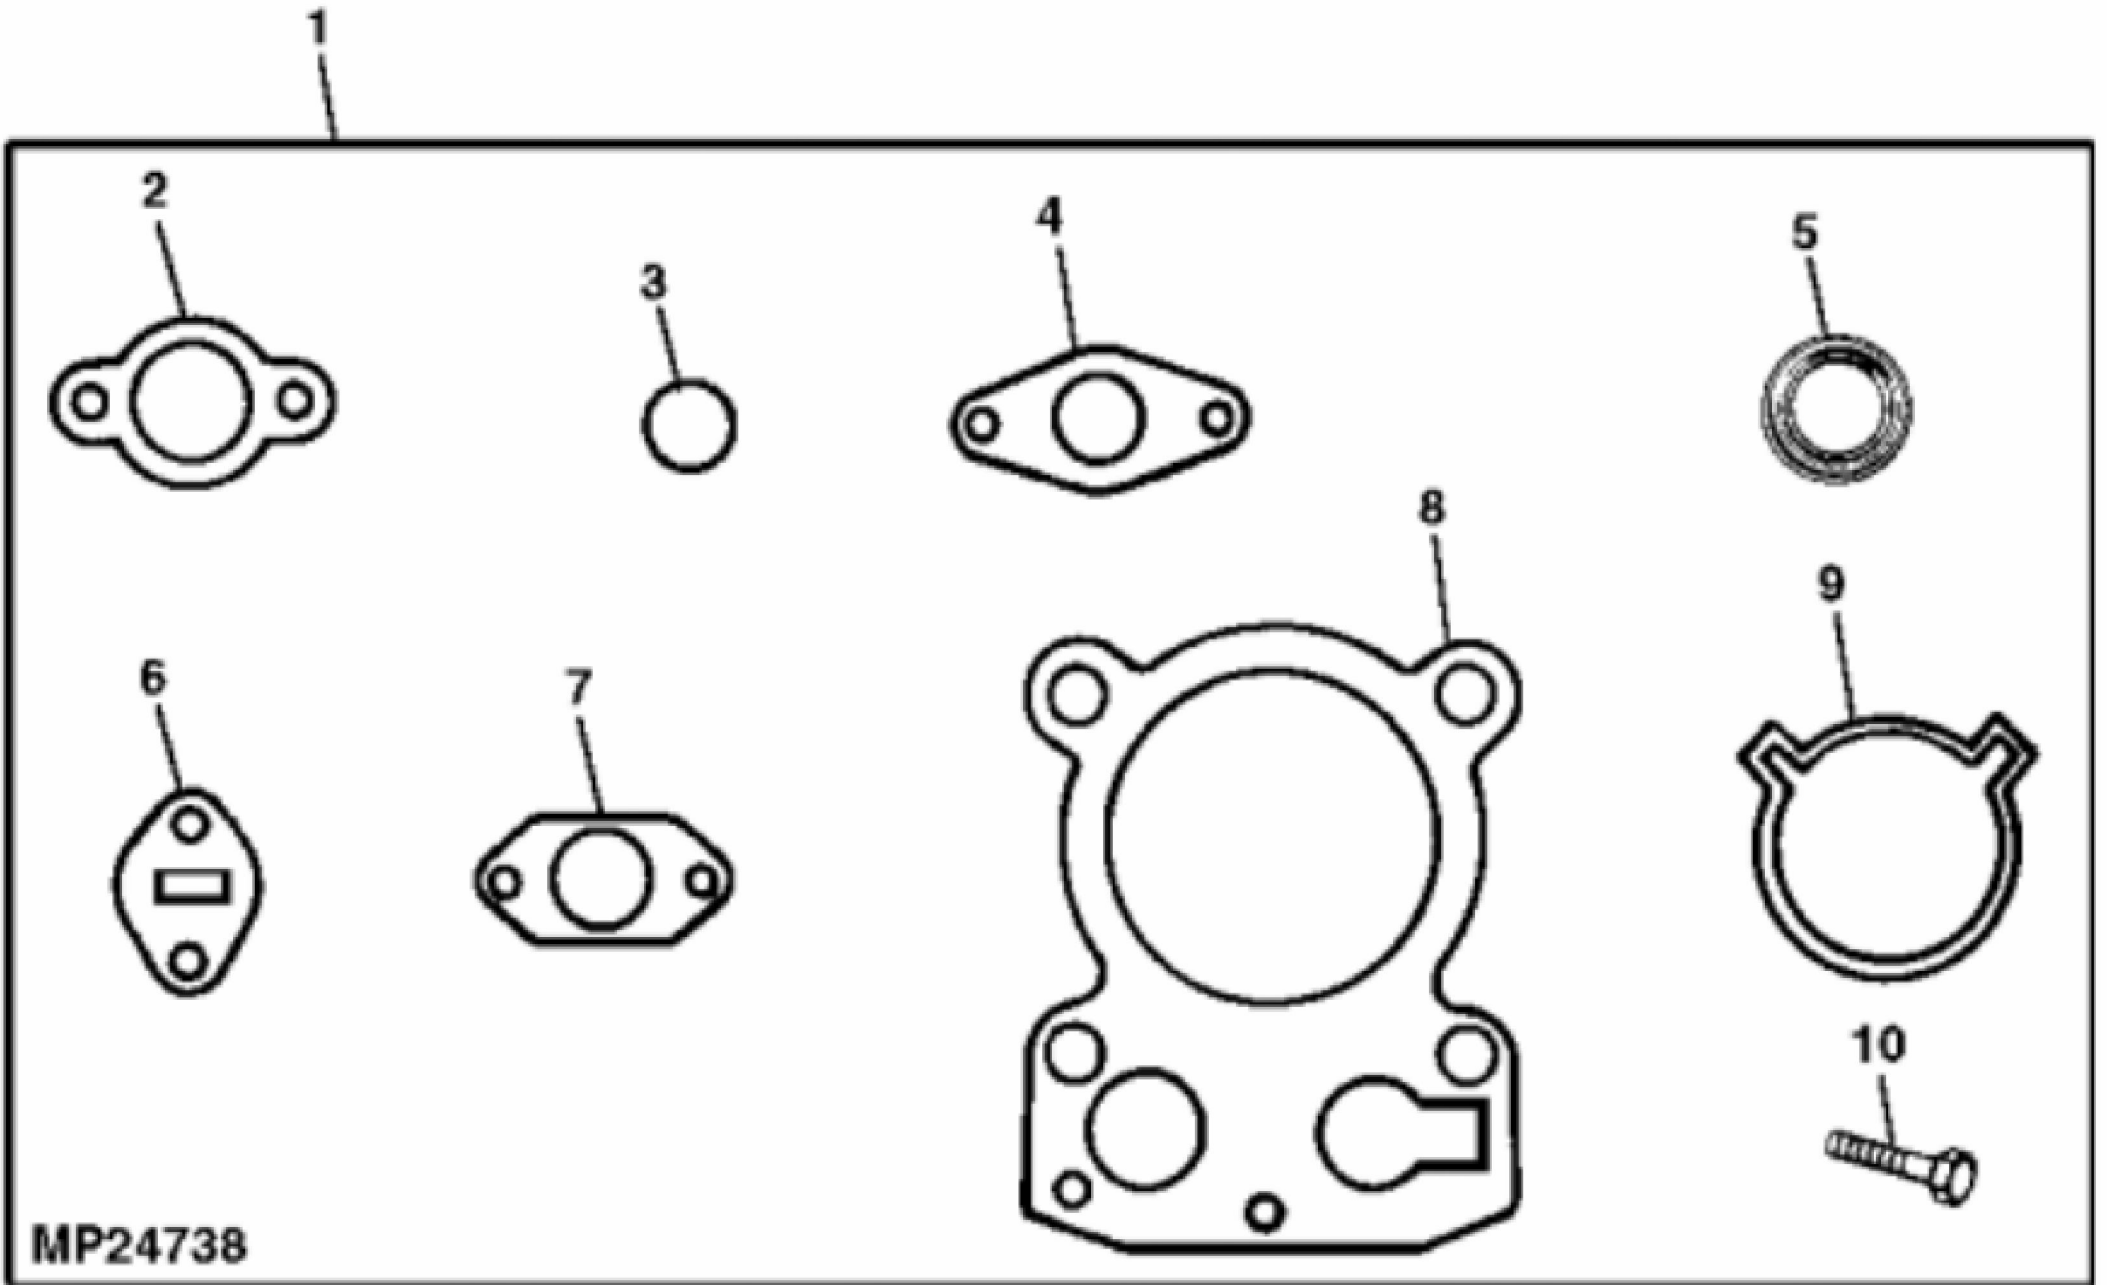

KEY	PART NO.	PART NAME	QTY	Serial No.	REMARKS
1	AM107041	DIPSTICK	1		
2	M148124	O-RING	1		(SUB FOR M92195)
3	AM125351	CAP KIT	1	____-XXXXXX	OIL CAP, (INCLUDES M92195)
3	AM124450	CAP KIT	1	XXXXXX-____	OIL CAP, (INCLUDES M148124)
4	MIU11957	TUBE	1		(SUB FOR M92192)
5	37M7091	SCREW	1		M6 X 25
6	M92193	O-RING	1		
7	M124981	SCREEN	1		NLA
8	.....	COVER	1		
9	MIU14033	SCREW	3		(A)
10	AM117022	KIT	1		(INCLUDES M131280), (NLA) OIL PICK-UP
11	AM125424	OIL FILTER	1		
12	AM124451	OIL PAN	1		
12	AM132234	OIL PAN	1		(INCLUDES PARTS MARKED (A))
13	M131280	CHECK VALVE	1		(A)
14	15H604	PIPE PLUG	1		1/4"
14	R30298	PIPE PLUG	2		
15	AM107040	PUMP	1		(A), OIL
16	M131281	O-RING	1		(A), OIL PUMP COVER
17	M131282	COVER	1		(A)
18	AM119686	DRAIN VALVE	1		
19	M120777	CAP	1		
20	M92074	SEAL	1		
21	M131238	SCREW	11		ORDER 19M8318
22	M131239	SCREW	1		ORDER 19M8318
22	19M8318	SCREW	12		M8 X 45
23	19M7867	SCREW	4		M8 X 25, (ENGINE MOUNT BOLTS)
24	.....	BULK HOSE	1		(MAKE FROM TY22562) (SUB FOR TY22327)
25	M147171	EXTENSION	1		
26	M92194	O-RING	1