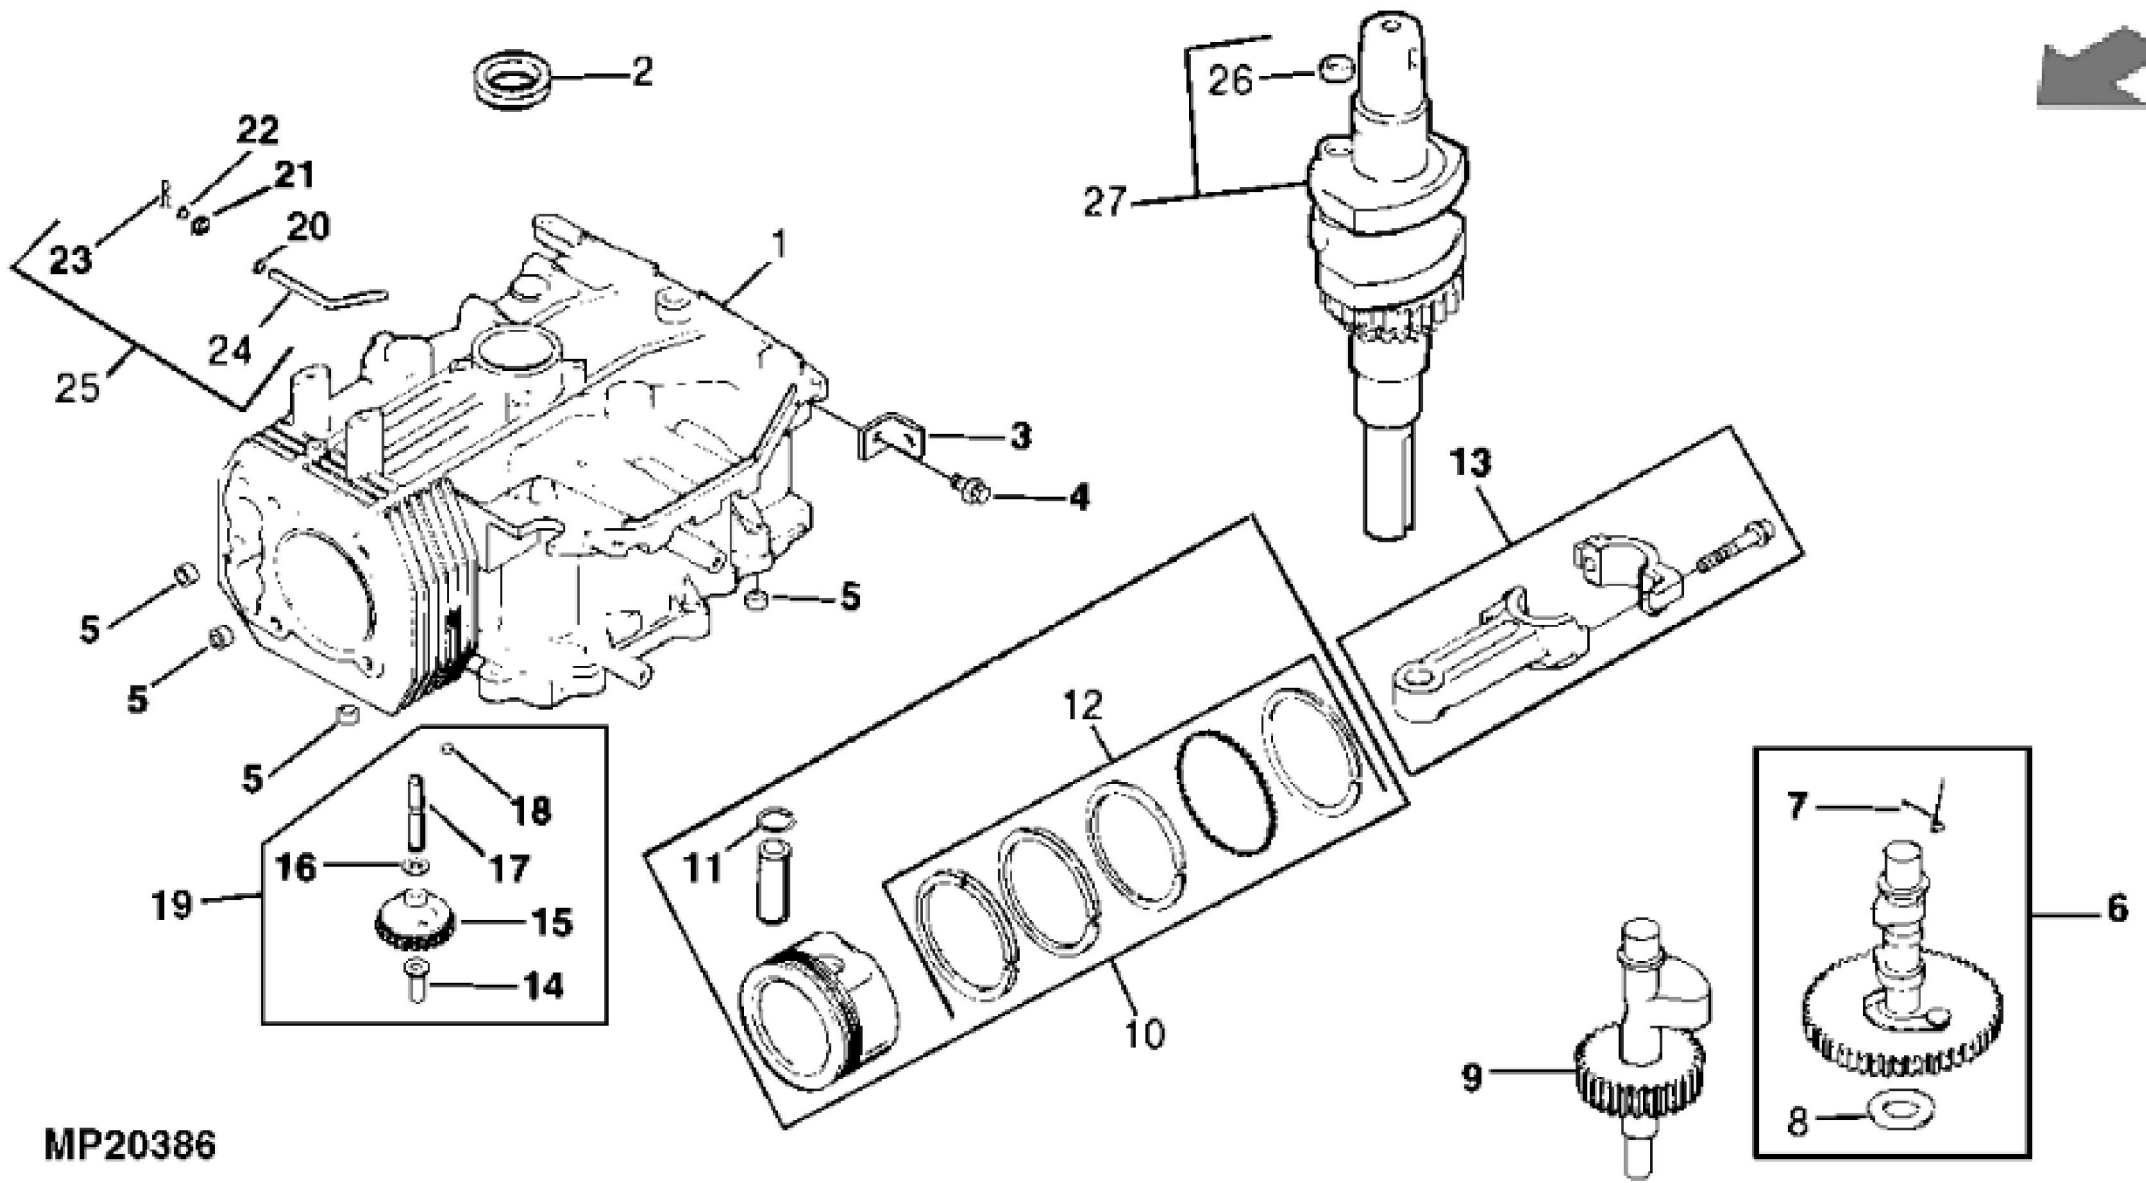

MP20386

KEY	PART NO.	PART NAME	QTY	REMARKS
1	.....	CYLINDER BLOCK	1	(ORDER AM125360)
2	M92074	SEAL	2	CRANKSHAFT
3	M92069	STRAP	1	
4	19M7867	SCREW	1	M8 X 25
5	MIU11251	DOWEL PIN	4	LOCATING, (SUB FOR M144516)
6	AM123079	CAMSHAFT	1	
7	MIU10690	SPRING	1	ACTUATING, (SUB FOR M133017)
8	M93955	SOLID SHIM	AR	.73 MM (.029"), (WHITE)
8	M97015	SOLID SHIM	AR	.75 MM (.030"), (BLUE)
8	M118585	SHIM	AR	.81 MM (.032"), (RED)
8	M96817	SOLID SHIM	AR	.86 MM (.034"), (YELLOW)
8	M96818	SOLID SHIM	AR	.91 MM (.036"), (GREEN)
8	M96819	SOLID SHIM	AR	.96 MM (.038"), (GRAY)
8	M118584	SHIM	AR	1.02 MM (.040"), (BLACK)
9	M126874	BALANCER SHAFT	1	
10	AM122461	PISTON REPLACEMENT KIT	1	STD
10	AM122463	PISTON REPLACEMENT KIT	1	.50 MM (.020") OS
11	M92077	RETAINER	2	PISTON PIN
12	AM122468	PISTON RING KIT	1	STD
12	AM122470	PISTON RING KIT	1	.50 MM (.020") OS
13	M92075	CONNECTING ROD	1	STD
13	M92076	CONNECTING ROD	1	.25 MM (.010") US
14	.....	PIN	1	
15	.....	GEAR	1	
16	.....	WASHER	1	
17	.....	SHAFT	1	
18	.....	PLUG	1	
19	AM117019	KIT	1	GEAR; NLA
20	M96520	WASHER	1	
21	M92079	SEAL	1	
22	M93419	WASHER	1	
23	M126396	QUICK LOCK PIN	1	
24	.....	SHAFT	1	
25	AM123070	KIT	1	GOVERNOR SHAFT
26	M147170	PLUG	1