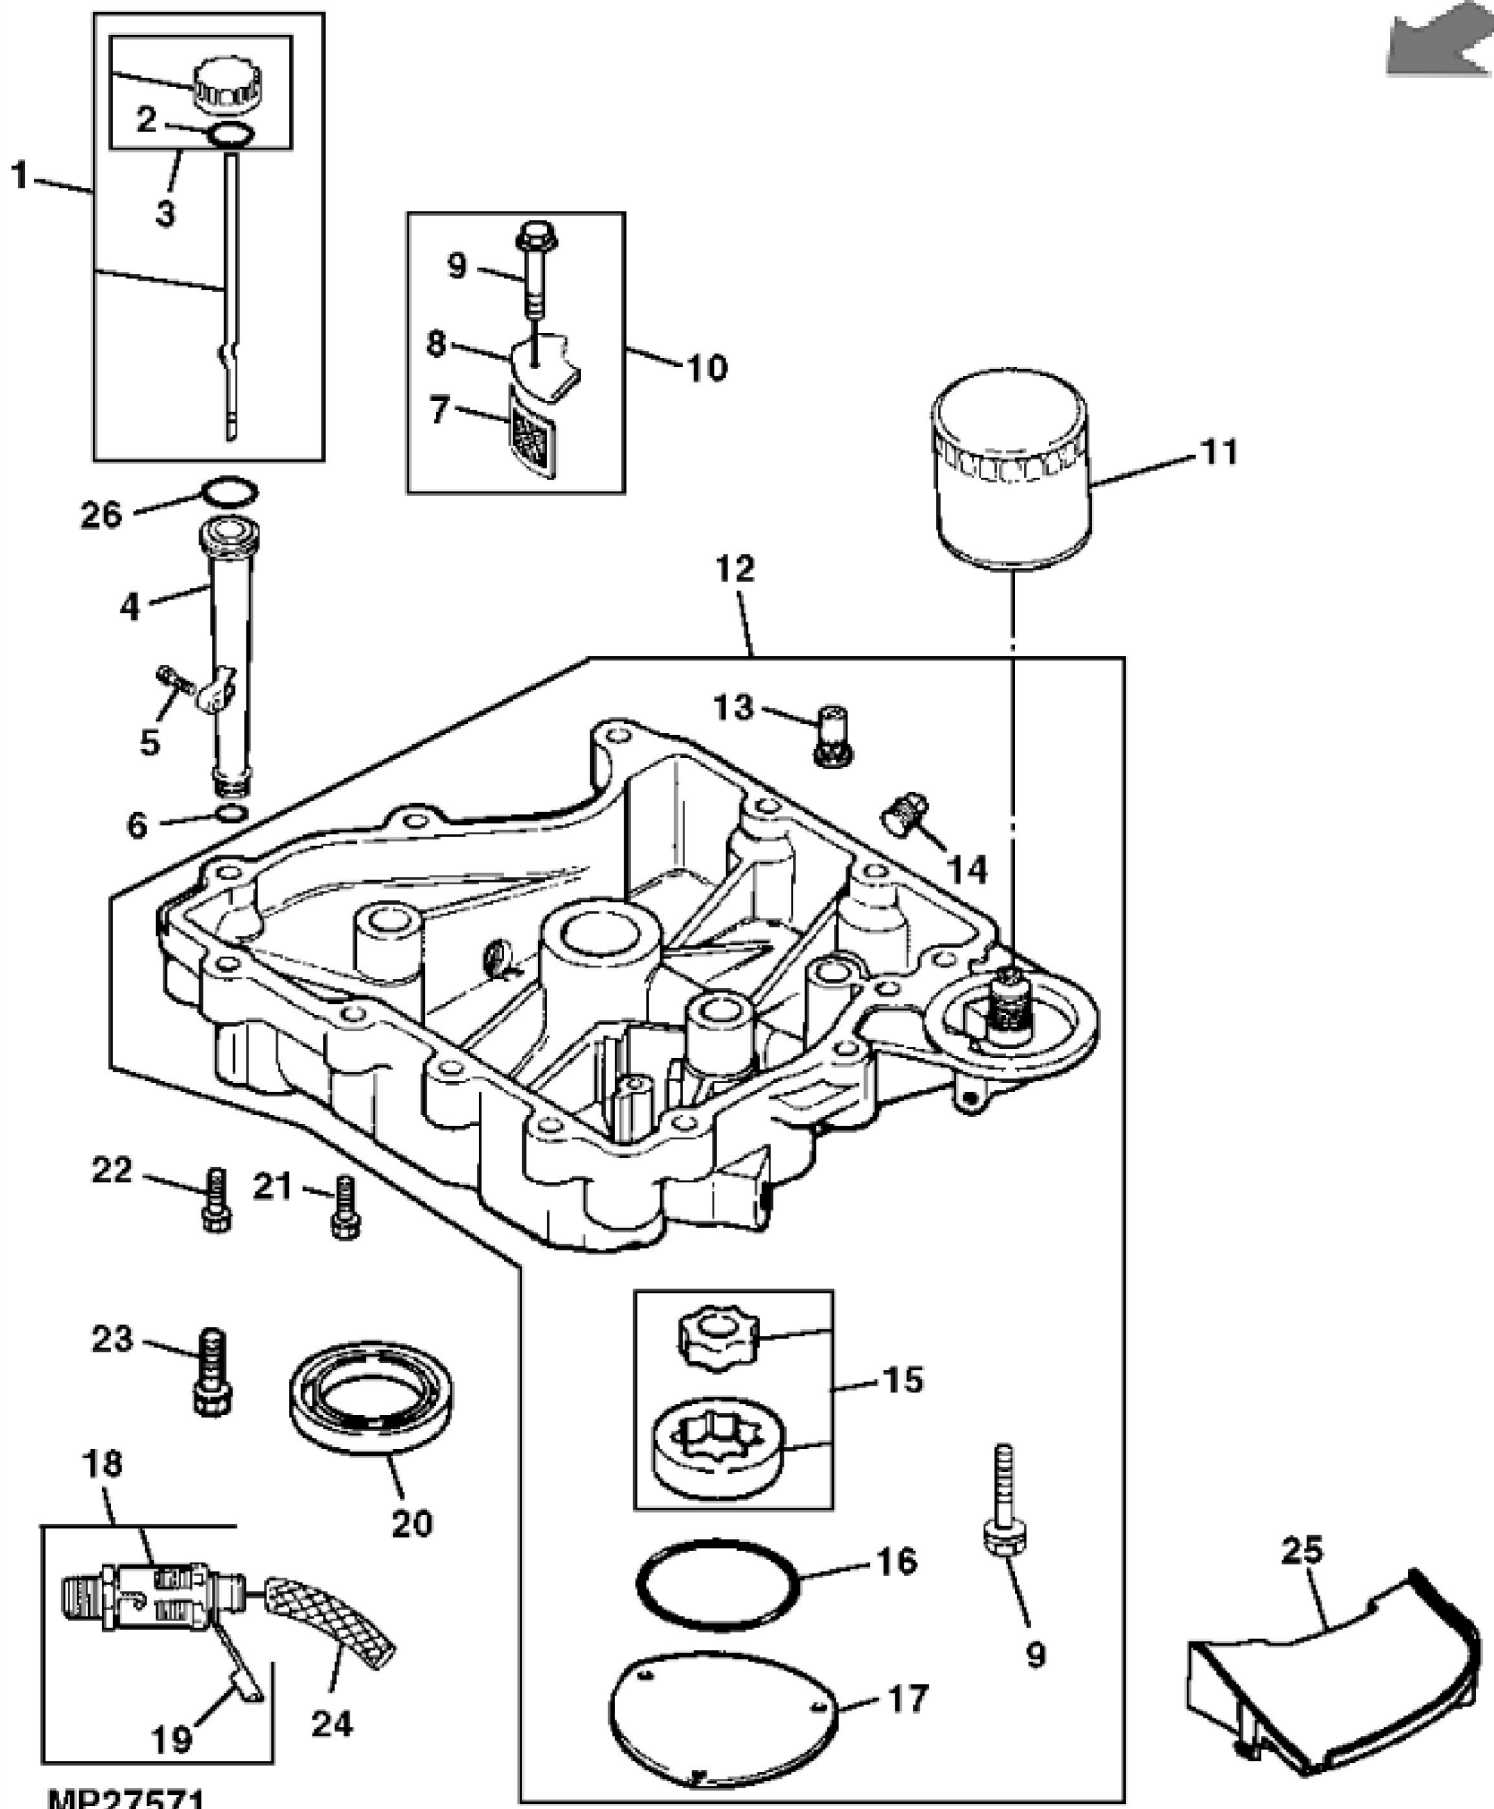

KEY	PART NO.	PART NAME	QTY	REMARKS
1	CYLINDER BLOCK	1	(ORDER AM125360)
2	M92074	SEAL	2	CRANKSHAFT
3	M92069	STRAP	1	
4	19M7867	SCREW	1	M8 X 25
5	MIU11251	DOWEL PIN	4	LOCATING, (SUB FOR M144516)
6	AM123079	CAMSHAFT	1	
7	MIU10690	SPRING	1	ACTUATING, (SUB FOR M133017)
8	M93955	SOLID SHIM	AR	.73 MM (.029"), (WHITE)
8	M97015	SOLID SHIM	AR	.75 MM (.030"), (BLUE)
8	M118585	SHIM	AR	.81 MM (.032"), (RED)
8	M96817	SOLID SHIM	AR	.86 MM (.034"), (YELLOW)
8	M96818	SOLID SHIM	AR	.91 MM (.036"), (GREEN)
8	M96819	SOLID SHIM	AR	.96 MM (.038"), (GRAY)
8	M118584	SHIM	AR	1.02 MM (.040"), (BLACK)
9	M126874	BALANCER SHAFT	1	
10	AM122461	PISTON REPLACEMENT KIT	1	STD
10	AM122463	PISTON REPLACEMENT KIT	1	.50 MM (.020") OS
11	M92077	RETAINER	2	PISTON PIN
12	AM122468	PISTON RING KIT	1	STD
12	AM122470	PISTON RING KIT	1	.50 MM (.020") OS
13	M92075	CONNECTING ROD	1	STD
13	M92076	CONNECTING ROD	1	.25 MM (.010") US
14	PIN	1	
15	GEAR	1	
16	WASHER	1	
17	SHAFT	1	
18	PLUG	1	
19	AM117019	KIT	1	GEAR; NLA
20	M96520	WASHER	1	
21	M92079	SEAL	1	
22	M93419	WASHER	1	
23	M126396	QUICK LOCK PIN	1	
24	SHAFT	1	
25	AM123070	KIT	1	GOVERNOR SHAFT
26	M147170	PLUG	1	

KEY	PART NO.	PART NAME	QTY	REMARKS	
27	AM128237	CRANKSHAFT	1		
..	AM131620	ENGINE	1	(MARKED CV15S-41611),(SUB AM125360)	
..	AM125360	SHORT BLOCK ASSEMBLY	1	(ENGINE MARKED CV15S-41611)	

MP27571

Suggest:

For more complete manuals. Please go to the home page.