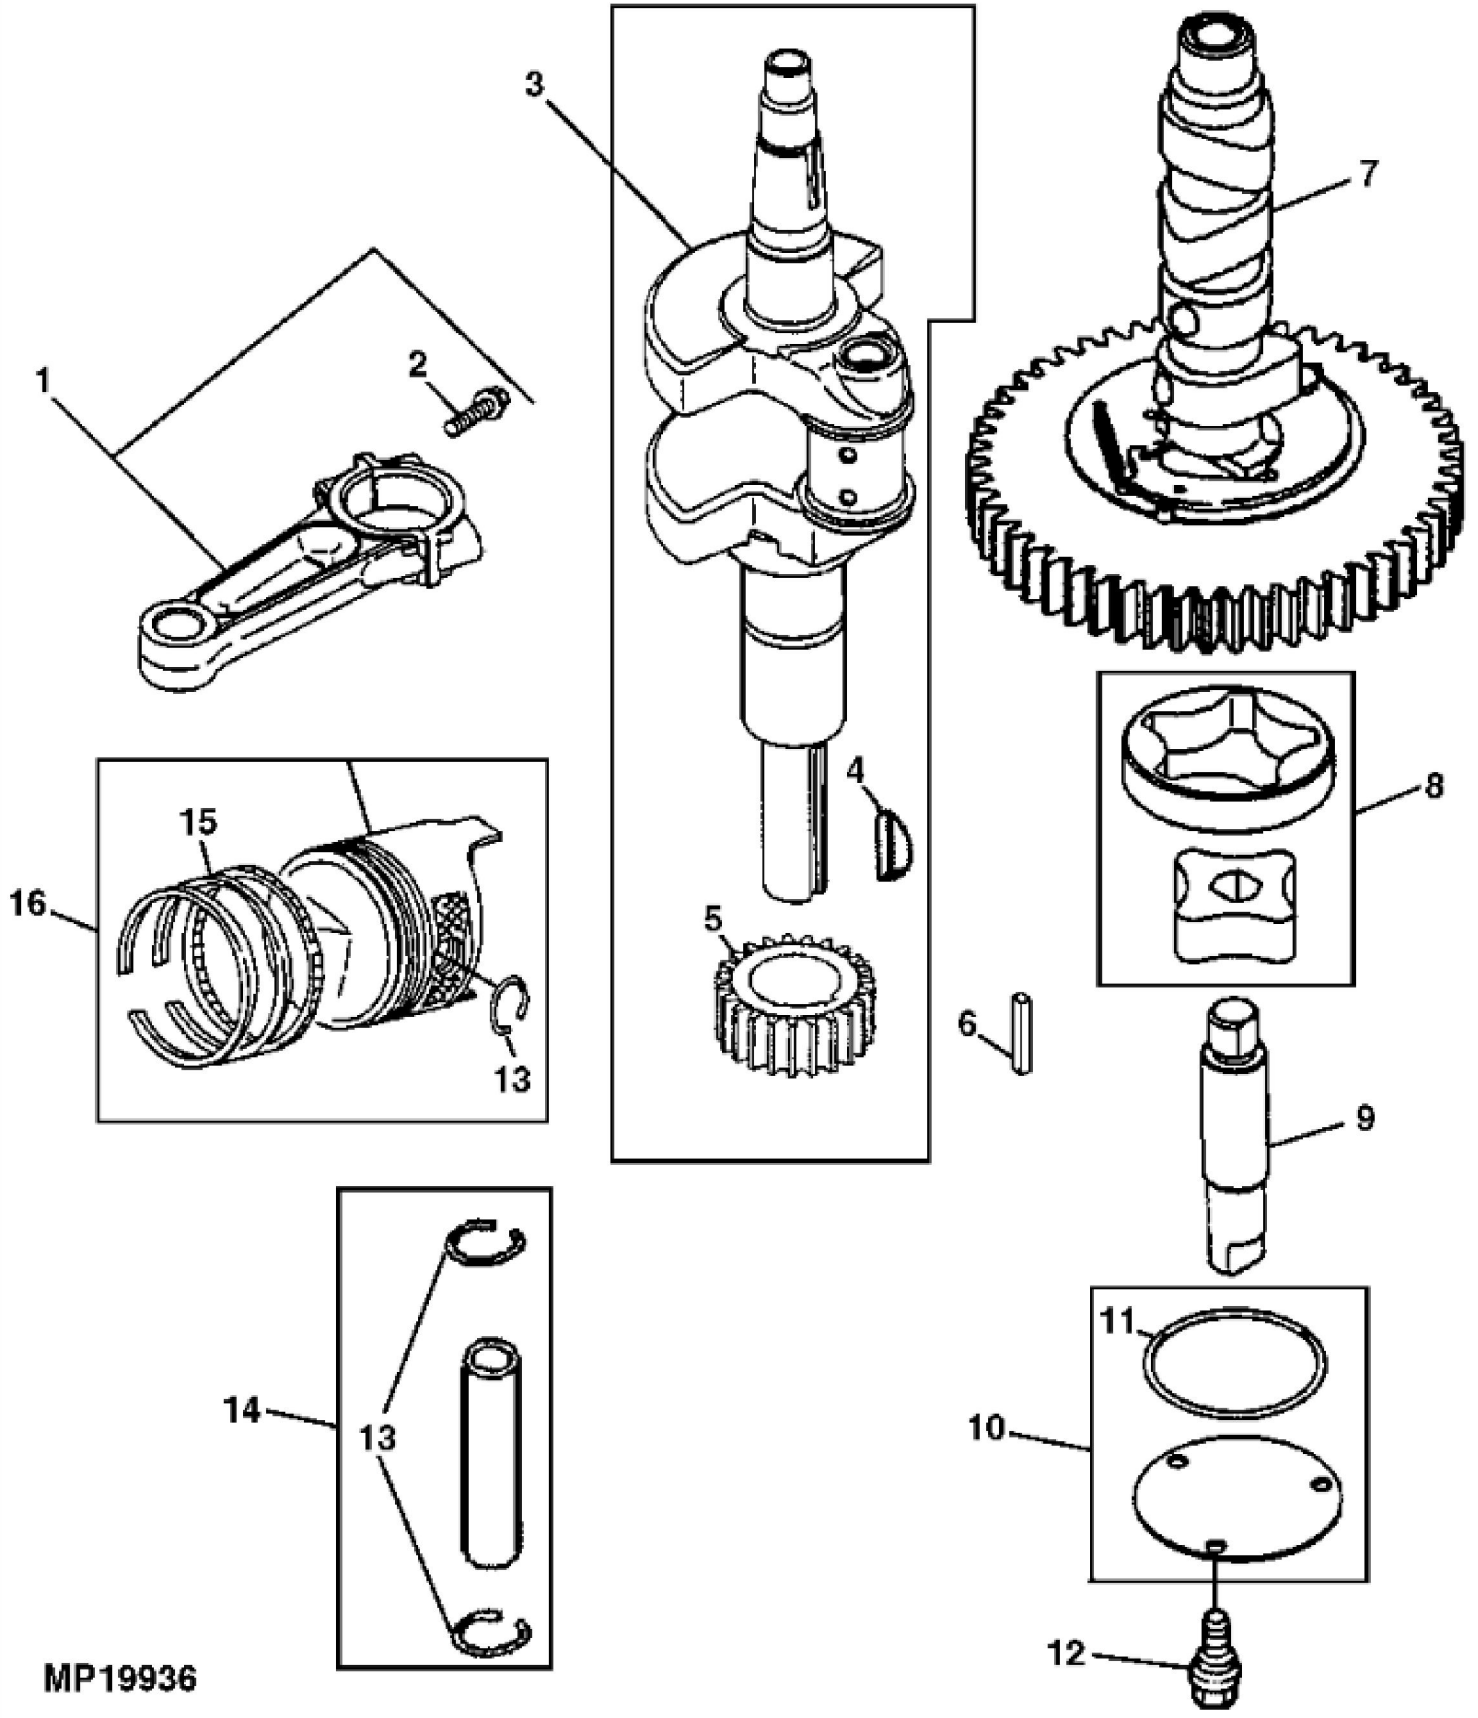

<https://www.ebooklibonline.com>

Hello dear friend!

Thank you very much for reading.

Enter the link into your browser.

The full manual is available for immediate download.

<https://www.ebooklibonline.com>

KEY	PART NO.	PART NAME	QTY	Serial No.	REMARKS
31	14M7298	FLANGE NUT	4		M8
32	24H1621	WASHER	2	____-014033	11/32" X 1" X 0.220"
32	24H1887	WASHER	2	014034-____	11/32" X 1" X 0.134"
33	19M7798	SCREW	2		M8 X 40, ENGINE MOUNTING
34	LG491657S	PRESSURE SWITCH	1		OIL
..	AM129833	ENGINE	1		
..	LG272923	LABEL	1		BRIGGS AND STRATTON LOGO

MP19936

John Deere > Turf And Utility >TRACTOR, LAWN AND GARDEN >S2546 - TRACTOR, LAWN AND GARDEN >Scott's S2546 Special Edition Lawn Tractor >20 ENGINE AM129833 >ST644240 - CRANKSHAFT AND PISTON

KEY	PART NO.	PART NAME	QTY	REMARKS
1	MIA11459	CONNECTING ROD	2	(SUB FOR LG499583 OR AM135101)
2	LG690976	SCREW	2	
3	LG691046	CRANKSHAFT	1	
4	26H4	SHAFT KEY	1	1/8" X 3/8"
5	LG690980	GEAR	1	TIMING
6	LG222698S	SHAFT KEY	1	
7	LG690978	GEAR	1	CAM
8	MIA11172	OIL PUMP	1	(SUB FOR LG499054)
9	LG691042	SHAFT	1	NLA; ORDER MIA11172
9	MIA11172	OIL PUMP	1	
10	LG499613	COVER	1	
11	LG690589	SEAL	1	
12	LG691033	SCREW	3	ORDER MIU11119; Pump Cover
12	MIU11119	SCREW	3	
13	LG690975	LOCK	2	
14	LG690229	PISTON PIN	2	
15	AM129799	PISTON RING KIT	1	STD, (SUB MIA10996)
15	AM129800	PISTON RING KIT	1	.50 MM (.020") OS
15	MIU11282	PISTON RING KIT	1	SUB FOR MIU11453; STD
16	MIA10996	PISTON	2	STD, (SUB FOR AM129798)
16	AM129797	PISTON	2	.50 MM (.020") OS, (NLA)