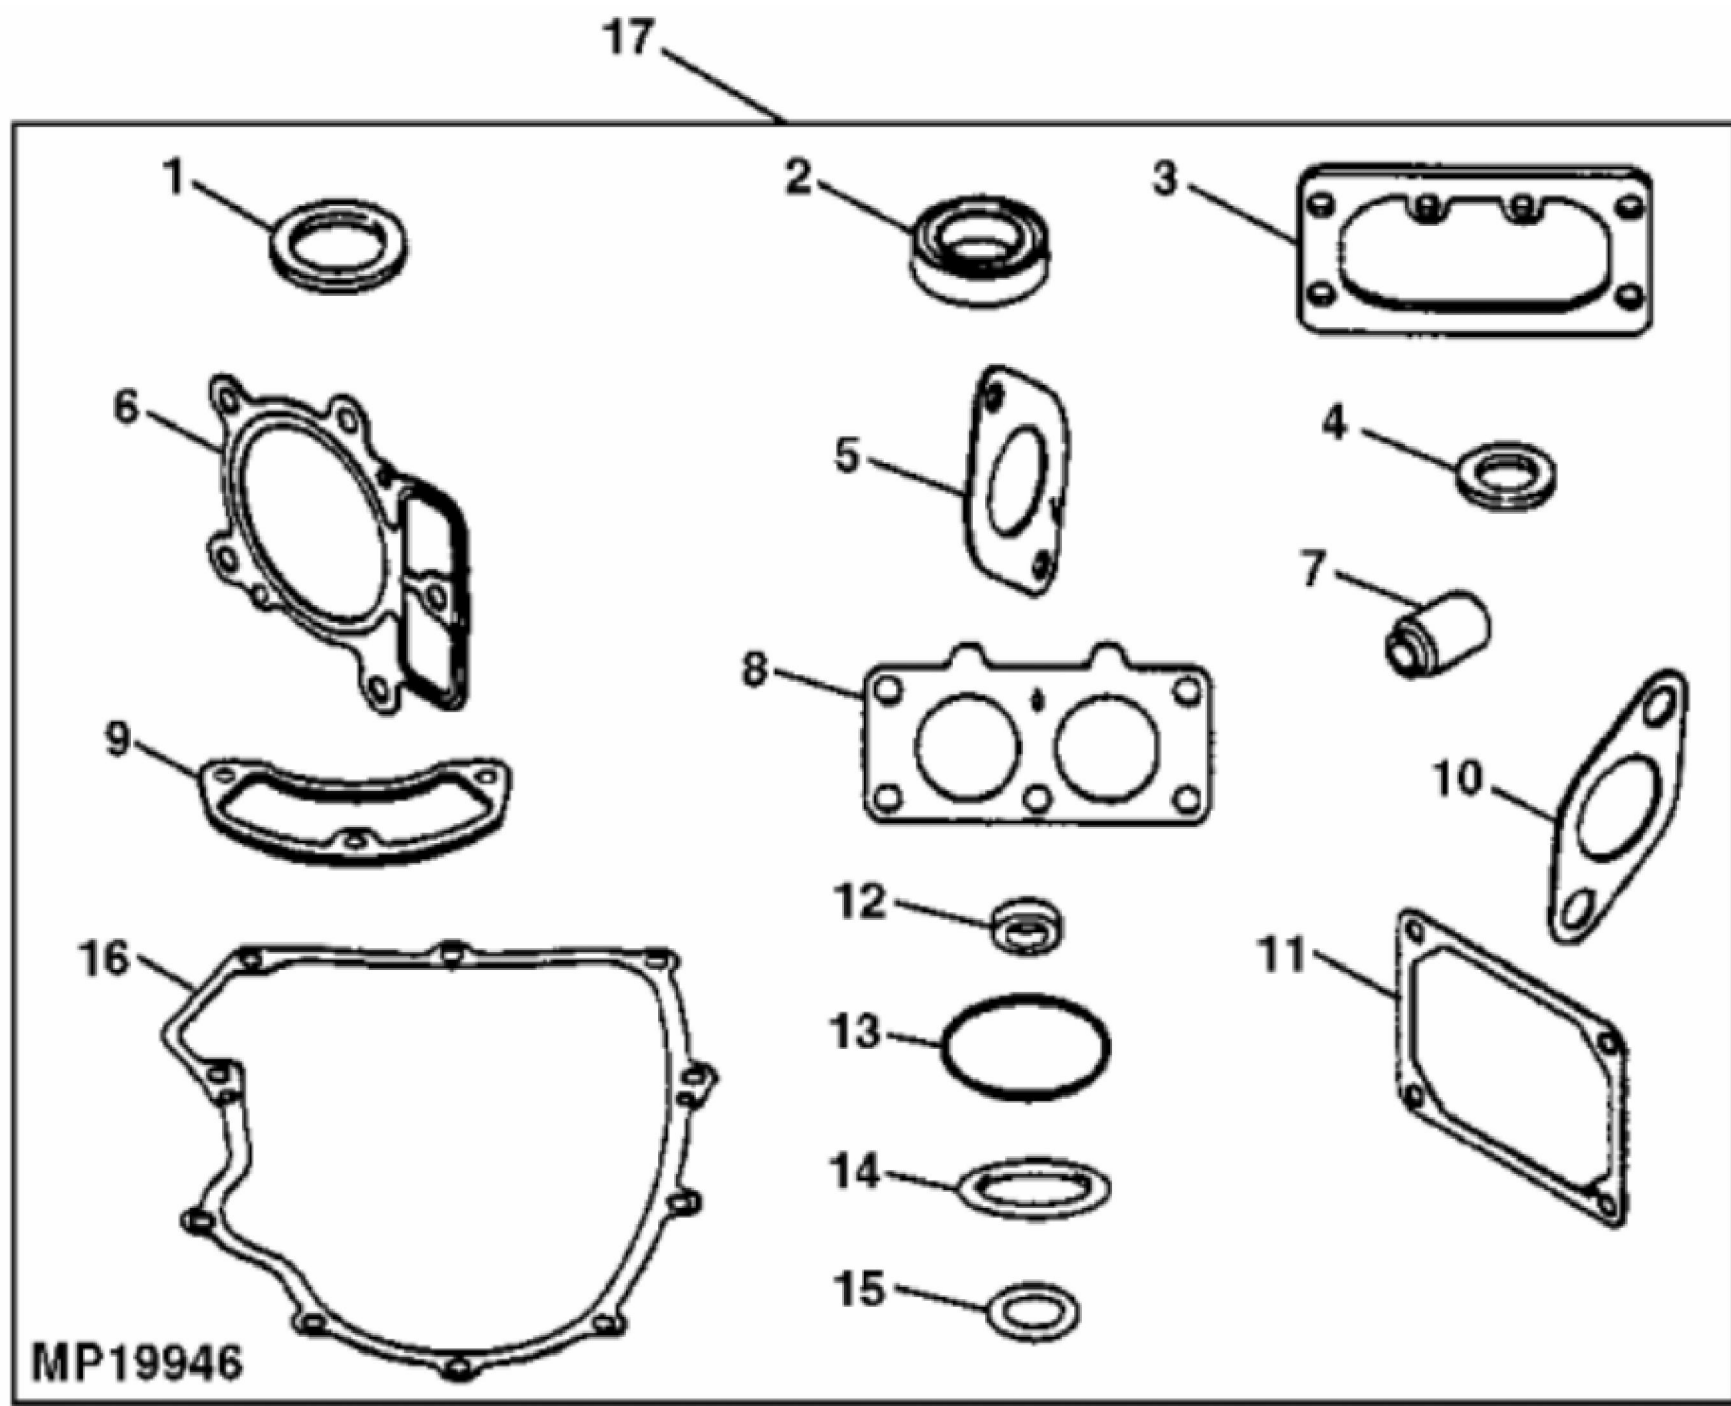

John Deere > Turf And Utility >TRACTOR, LAWN AND GARDEN >S2546 - TRACTOR, LAWN AND GARDEN >Scott's S2546 Special Edition Lawn Tractor >20 ENGINE AM129833 >ST644241 - CYLINDER HEAD

KEY	PART NO.	PART NAME	QTY	REMARKS
1	LG690967	CAP SCREW	1	
2	MIU11035	ROCKER ARM	1	PIVOT, (SUB FOR LG690973)
3	LG690972	ROCKER ARM	1	
4	LG690083	ADJUSTER	1	
5	LG499586	RETAINER	1	
6	MIU11281	SPRING	2	(SUB FOR LG690963)
6	MIU11281	SPRING	2	(USE WITH MIA11456)
7	LG690968	SEAL	1	VALVE
8	LG690949	GASKET	1	INTAKE
9	LG690970	GASKET	1	EXHAUST
10	LG690971	GASKET	1	ROCKER COVER
11	LG690962	ENGINE CYLINDER HEAD GASKET	1	RH
11	M142274	ENGINE CYLINDER HEAD GASKET	1	LH
12	MIA10874	INTAKE VALVE	1	(SUB FOR LG499597 OR AM132835)
13	LG499596	EXHAUST VALVE	1	
13	MIA11171	EXHAUST VALVE	1	(USE WITH MIA11456)
14	MIA10846	CYLINDER HEAD	1	RH, (SUB FOR LG499587 OR AM130394)
15	MIA11456	CYLINDER HEAD	1	LH, (SUB FOR LG499595 OR M144989 OR MIA10876)
16	LG690360	SCREW	4	
17	LG690981	PUSH ROD	2	EXHAUST (STEEL)
18	LG690977	TAPPET	4	
19	LG690982	PUSH ROD	2	INTAKE (ALUMINUM)
20	LG499600	COVER	1	LH, (INCLUDES LG690971)
21	LG499599	COVER	1	RH, (INCLUDES LG690971)
22	MIU10608	O-RING	1	NLA; ORDER LG691917
22	LG691917	GASKET	2	
..	37H73	SCREW	8	ROCKER COVER