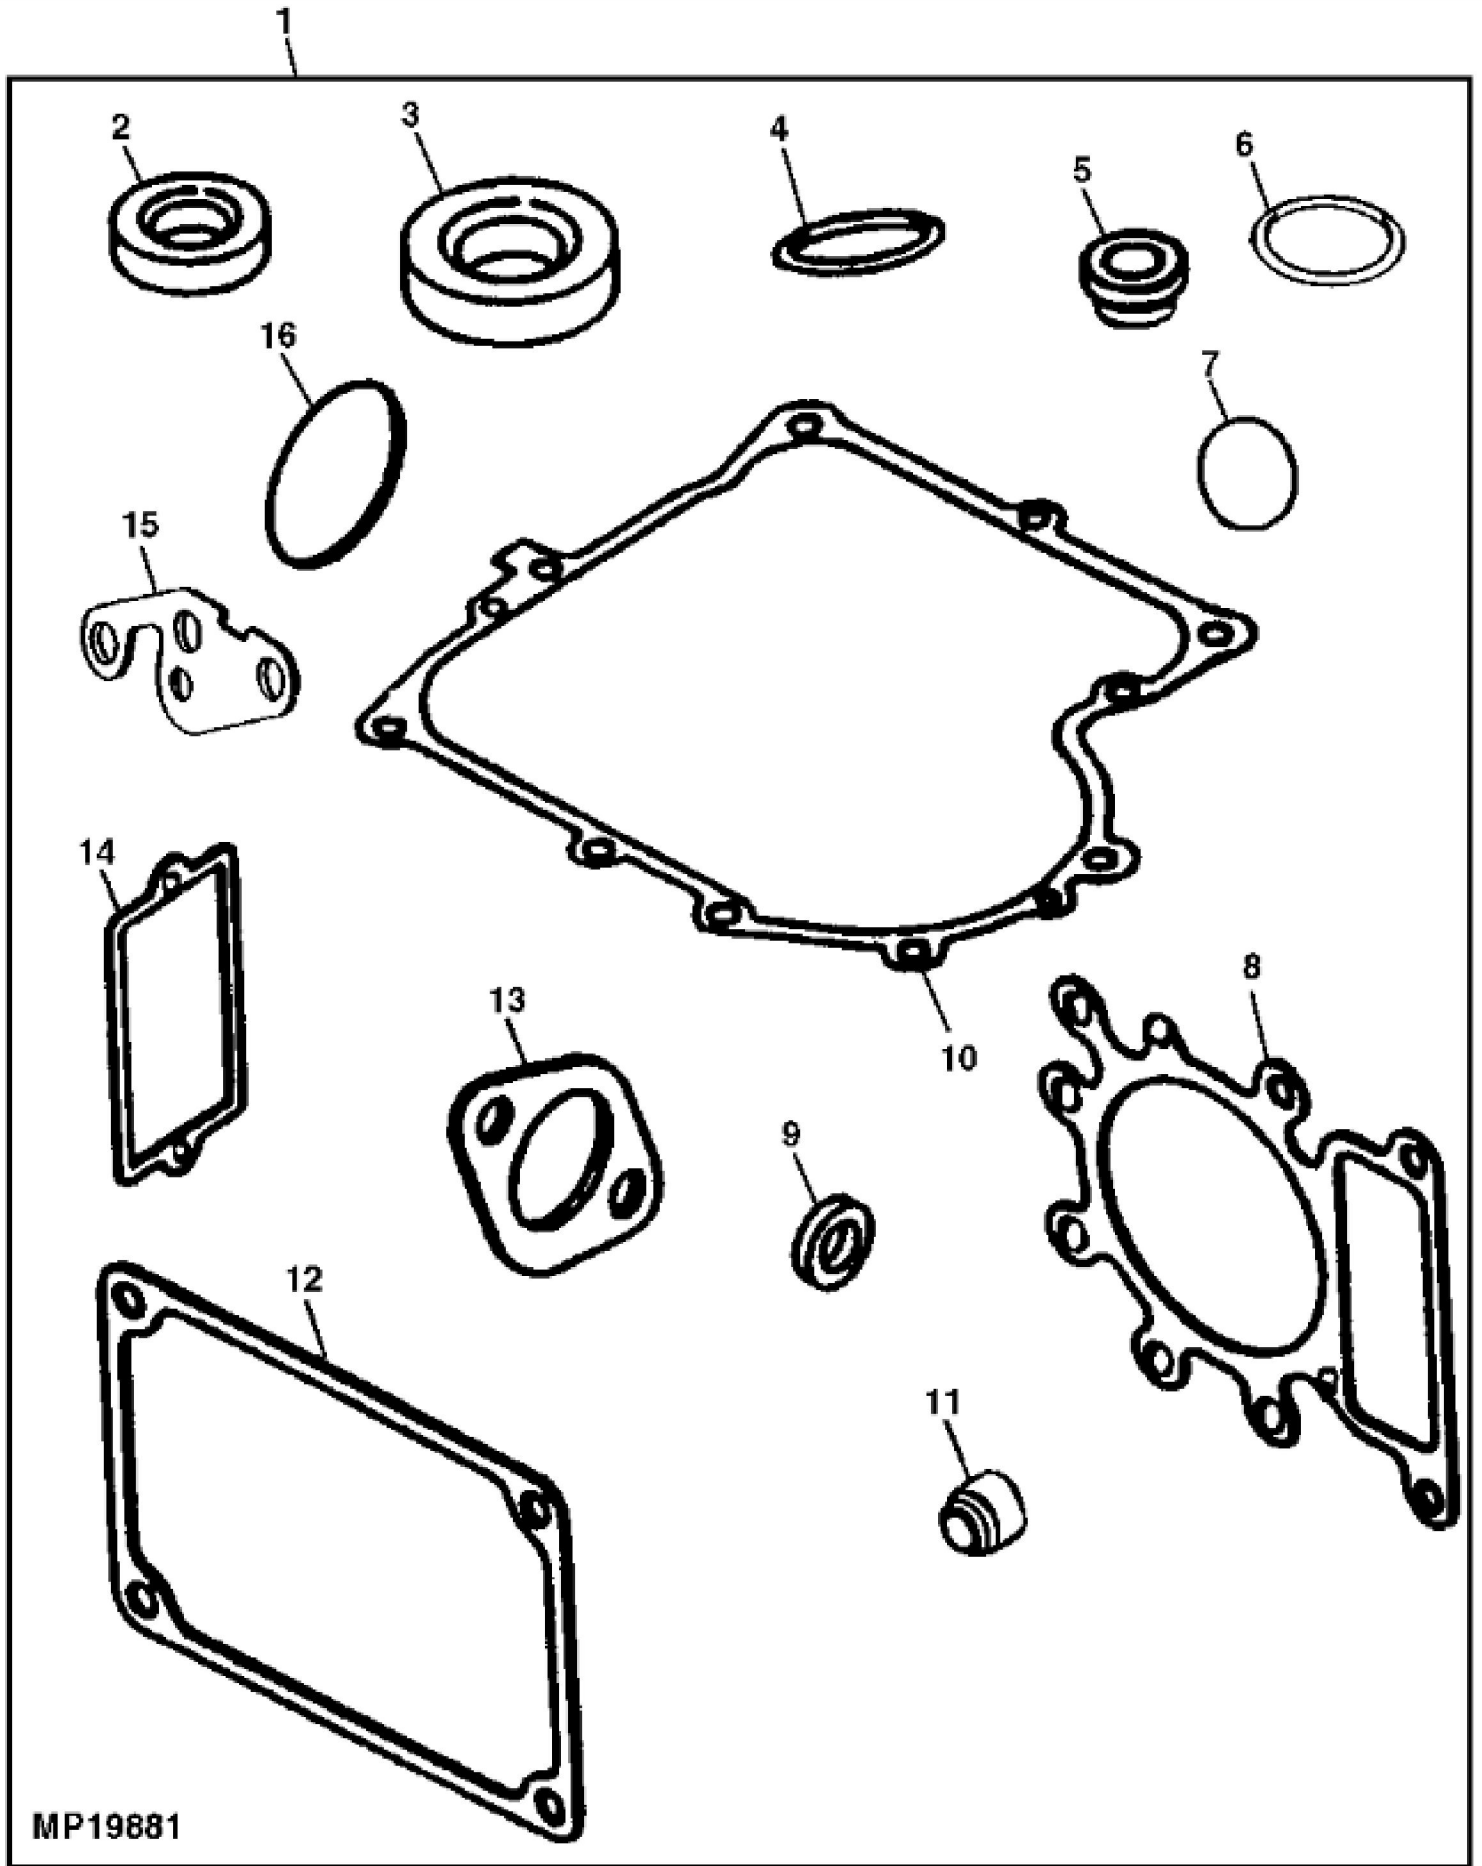

KEY	PART NO.	PART NAME	QTY	REMARKS
1	MIA11468	CYLINDER HEAD	1	(SUB FOR AM132972 OR LG690188 OR MIA11079)
2	LG691843	CAP	2	
3	LG691279	SPRING	2	
4	LG499586	RETAINER	1	(SUB FOR LG691752 OR M144618)
5	MIA11214	EXHAUST VALVE	1	(SUB FOR MIA10688 OR AM134724 OR AM133877 OR AM132546 OR LG495856)
6	LG690968	SEAL	1	
7	MIA10689	INTAKE VALVE	1	(SUB FOR LG495857 OR M149939)
8	LG272475S	GASKET	1	ROCKER COVER
9	MIU11490	ENGINE CYLINDER HEAD GASKET	1	(SUB FOR M150400 OR LG692410)
10	LG692138	O-RING	1	
11	LG690822	GUIDE	1	
12	LG691095	STUD	2	
13	LG691751	ROCKER ARM	2	
14	LG691986	ADJUSTER	2	
15	M144311	GASKET	1	INTAKE
16	LG690564	TAPPET	2	
17	LG692003	PUSH ROD	1	INTAKE
17	LG692011	PUSH ROD	1	EXHAUST
18	MIU12708	COVER	1	(INCLUDES LG272475S) (SUB FOR LG225521 OR LG692492 OR MIU11055)
19	37H73	SCREW	4	
20	LG690360	BOLT	8	
21	M152565	GUARD	1	FLYWHEEL, (USE WITH MIA11079)
22	MIU11713	SHIELD	1	CYLINDER
23	LG692236	GASKET	1	EXHAUST

MP19881