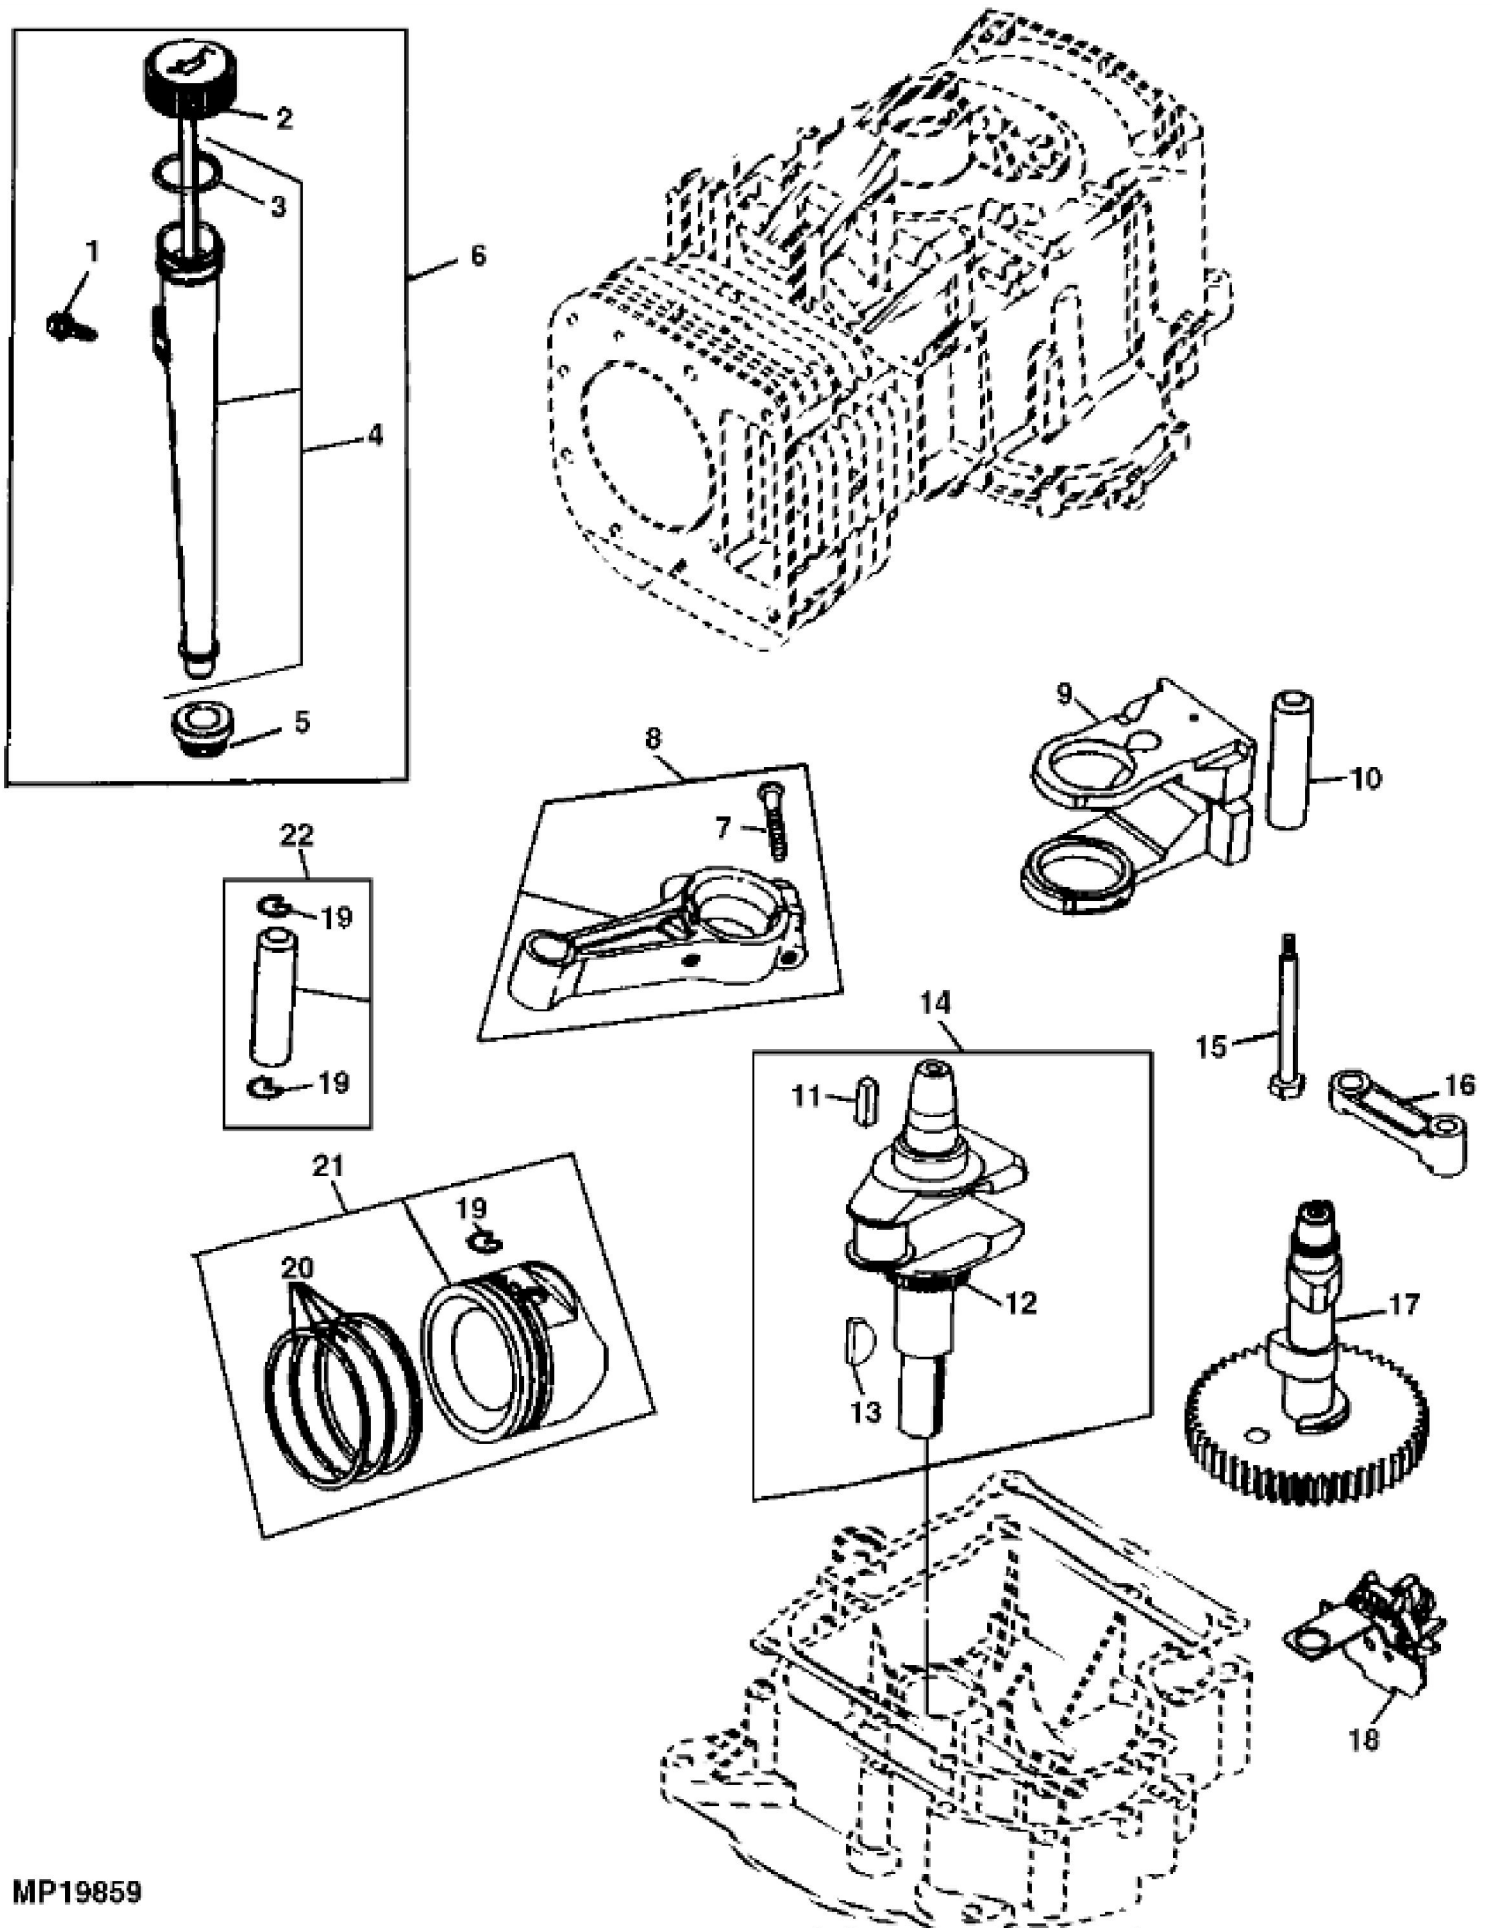

KEY	PART NO.	PART NAME	QTY	REMARKS	
29	19M7897	SCREW	2	M8 X 35, (ENGINE MOUNTING)	
30	AM130888	KIT	1	BUSHING/SEAL, (SUB LG291675S)	
31	LG291675S	SEAL	1		
..	AM128537	GASOLINE ENGINE	1	17 HP, (311777-0036-E1) (SUB AM133357)	
..	GY00138	GASOLINE ENGINE	1	17 HP, (311777-0143-E1) (SUB AM133357)	
..	AM133357	SHORT BLOCK ASSEMBLY	1	(SUB AM134602)	
..	AM134602	SHORT BLOCK ASSEMBLY	1	(NLA) (SUB FOR AM133357)	
..	LG692468	LABEL	1	NLA; Emission	

John Deere > Turf And Utility >TRACTOR, LAWN AND GARDEN >SCOTTS - TRACTOR, LAWN AND GARDEN >Scotts S1742 Lawn Tractor >20 ENGINE (17 HP) GU10247 >ST644081 - CRANKSHAFT, PISTON AND DIPSTICK

KEY	PART NO.	PART NAME	QTY	REMARKS
1	37H73	SCREW	1	
2	LG692014	FILLER CAP	1	NLA
3	LG270920	SEAL	1	
4	LG691398	TUBE	1	NLA
5	LG281370S	SEAL	1	
6	LG496415	TUBE	1	NLA; OIL FILLER (COMPLETE)
7	LG95190	SCREW	2	
8	LG499468	CONNECTING ROD	1	STD
8	M142301	CONNECTING ROD	1	.50 MM (.020") US, (SUB FOR LG499940)
9	LG499994	COUNTERWEIGHT	1	
10	LG691239	PIN FASTENER	1	NLA
11	LG222698S	SHAFT KEY	1	
12	LG691284	GEAR	1	TIMING
13	LG691639	KEY	1	
14	LG690136	CRANKSHAFT	1	(NLA)
15	LG691096	CAP SCREW	1	
16	LG691714	LINK	1	
17	AM135141	CAMSHAFT	1	(INCLUDES (2) LG690564) (SUB FOR LG693450 OR M150105)
18	LG691968	GEAR	1	
19	LG691299	LOCK	3	
20	LG690162	PISTON RING KIT	1	NLA; Std
20	LG690166	PISTON RING KIT	1	.50 MM (.020") OS, NLA
21	MIA11687	PISTON REPLACEMENT KIT	1	NLA; STD, (SUB FOR LG692271)
21	LG692273	PISTON REPLACEMENT KIT	1	.50 MM (.020") OS, NLA
22	LG498319	PISTON PIN	1	