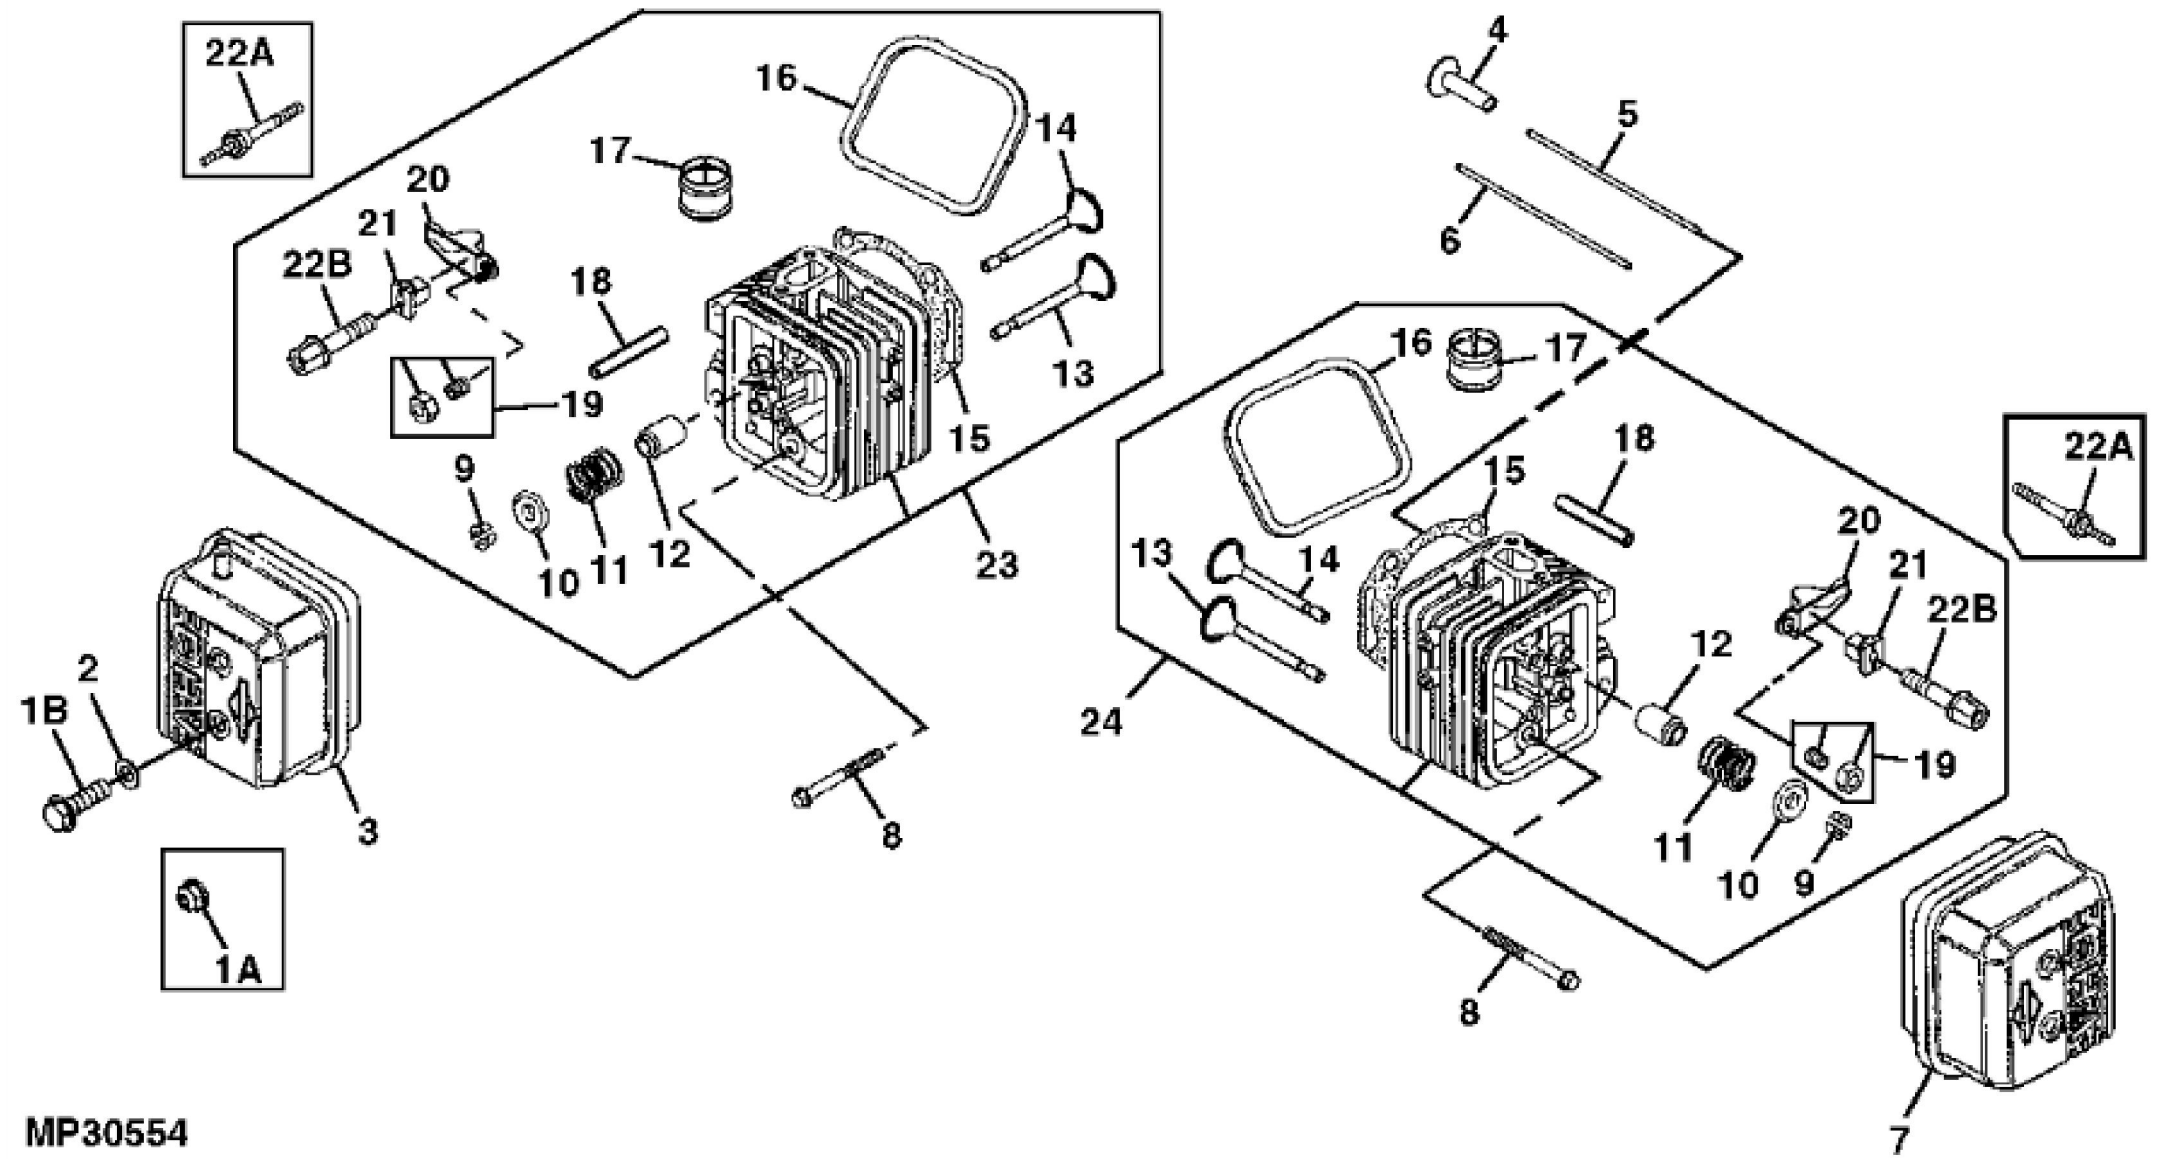

KEY	PART NO.	PART NAME	QTY	REMARKS
30	MIA11613	CRANKCASE	1	(SUB FOR LG808504 OR AM131176)
31	LG692053	SEAL	1	
32	LG691870	SEAL	1	
33	LG692093	OIL TUBE	1	
34	M147829	SCREW	2	(SUB FOR LG692537)
35	LG692101	DIPSTICK	1	(SUB FOR LG807516)
36	M132015	THREADED NIPPLE	1	
37	M126875	CAP	1	
38	19M7897	SCREW	4	M8 X 35, (ENGINE MOUNTING)
39	14M7298	FLANGE NUT	4	M8, (ENGINE MOUNTING)
40	AM124154	GASOLINE ENGINE	1	Not Illustrated; (MARKED 350777-1137-E1) (SUB MIA11628)
41	AM130132	GASOLINE ENGINE	1	NOT Illustrated; (MARKED 350777-1154-E1) (SUB MIA11628)
42	AM133859	GASOLINE ENGINE	1	Not Illustrated; (MARKED 350777-1137-E2) (SUB MIA11628)
43	MIA11628	GASOLINE ENGINE	1	NLA; ORDER MIA12265; MARKED 356777-1137-G1; Not Illustrated
43	MIA12265	GASOLINE ENGINE	1	Not Illustrated

**Thank you so much for reading**

John Deere > Turf And Utility >TRACTOR, LAWN AND GARDEN >LX288 - TRACTOR, LAWN AND GARDEN >LX288 Lawn Tractor >20 ENGINE (BRIGGS/STRATTON) MIA12265 >ST580145 - CRANKSHAFT AND PISTON

KEY	PART NO.	PART NAME	QTY	REMARKS
1	LG807900S	CONNECTING ROD	1	STD
1	LG807803	CONNECTING ROD	1	.50MM (.020") US, (NLA)
2	LG690698	SCREW	1	
3	MIU11092	CRANKSHAFT	1	(SUB FOR LG692172)
4	M145150	SHAFT KEY	1	(SUB FOR LG806066)
5	LG691530	GEAR	1	
6	LG691639	KEY	1	
7	LG691557	CAM	1	
8	LG690689	SPOOL	1	
9	LG693186	OIL PUMP	1	(ORDER MIA11613)
9	MIA11613	RESERVOIR	1	ENGINE BASE SUMP (NOT SHOWN)
10	LG690681	SEAL	2	
11	LG691492	CAP SCREW	1	
12	LG690878	SCREEN	1	
13	LG807886	PISTON PIN	1	
14	LG690683	SNAP RING	1	
15	LG807889	PISTON RING KIT	1	STD
15	LG807995	PISTON RING KIT	1	.50MM (.020") OS
16	MIA11406	PISTON	1	STD, (SUB FOR LG808326)
16	LG808337	PISTON	1	.50MM (.020") OS