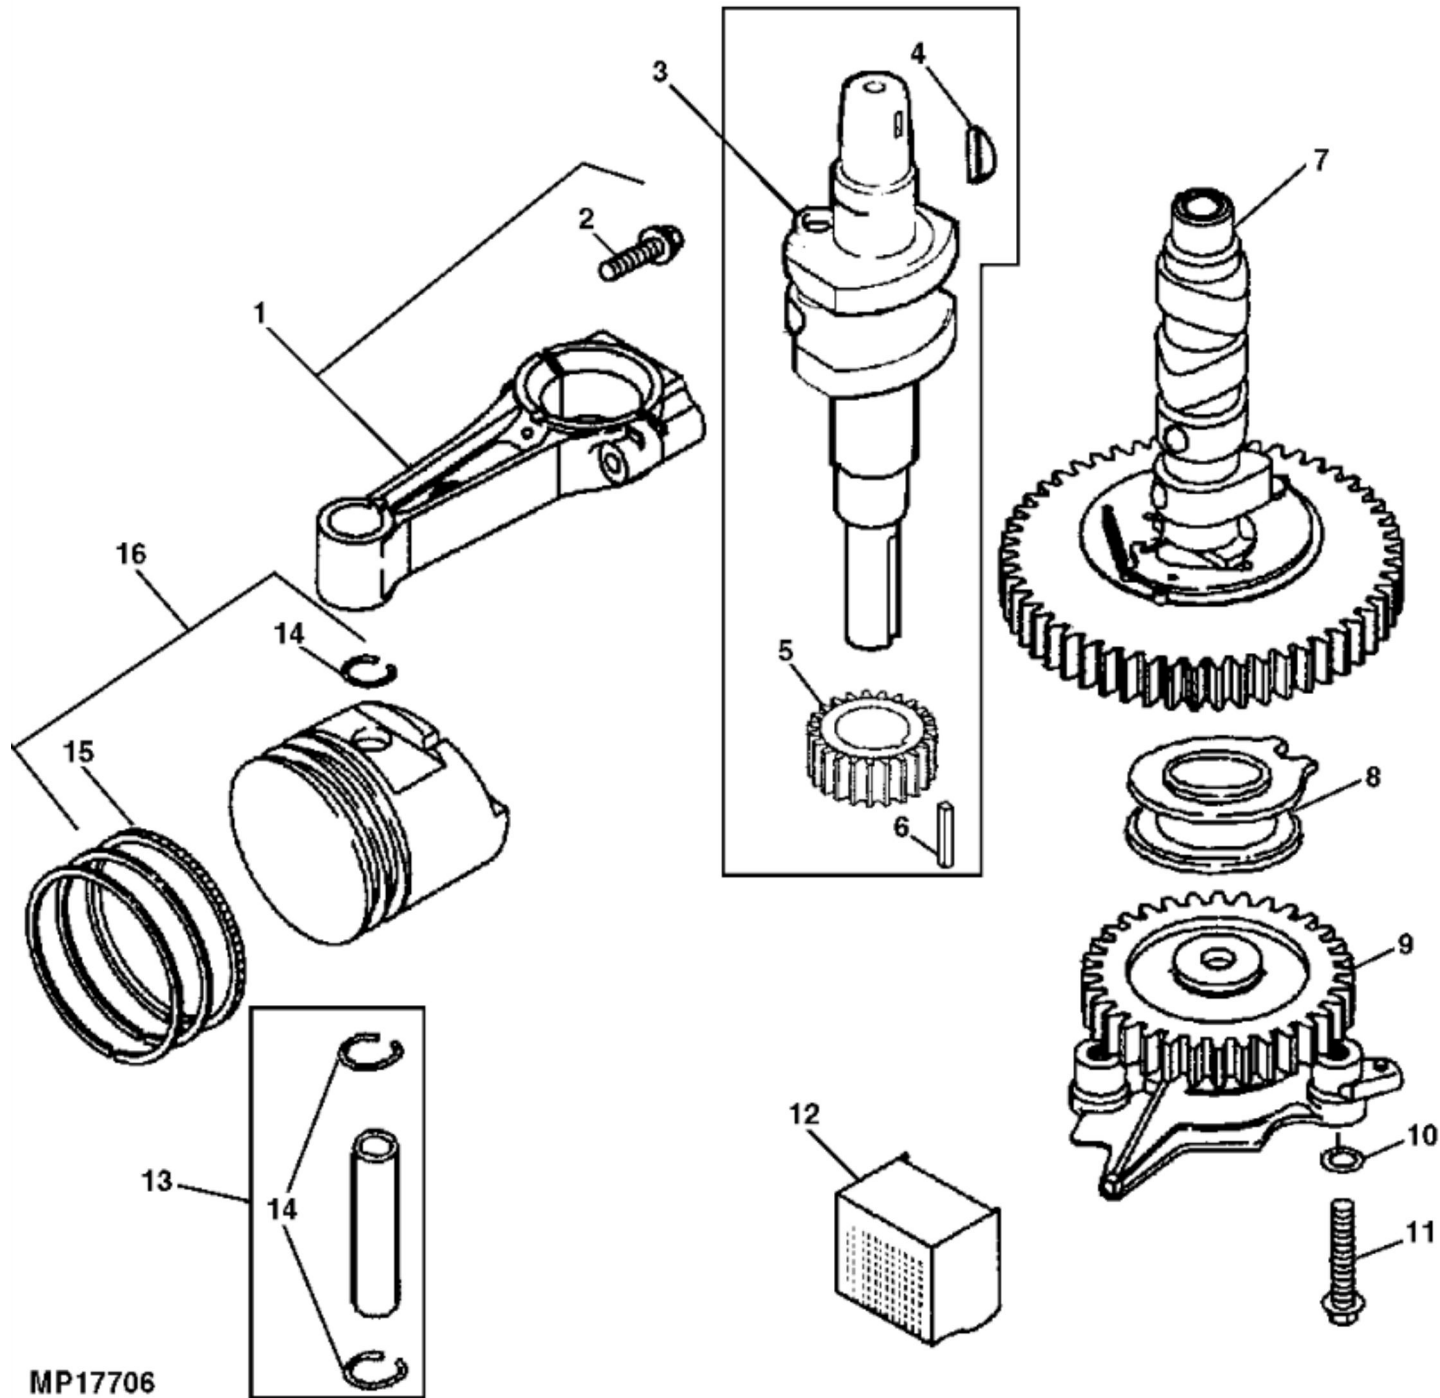

KEY	PART NO.	PART NAME	QTY	REMARKS
30	MIA11613	CRANKCASE	1	(SUB FOR LG808504 OR AM131176)
31	LG692053	SEAL	1	
32	LG691870	SEAL	1	
33	LG692093	OIL TUBE	1	
34	M147829	SCREW	2	(SUB FOR LG692537)
35	LG692101	DIPSTICK	1	(SUB FOR LG807516)
36	M132015	THREADED NIPPLE	1	
37	M126875	CAP	1	
38	19M7897	SCREW	4	M8 X 35, (ENGINE MOUNTING)
39	14M7298	FLANGE NUT	4	M8, (ENGINE MOUNTING)
40	AM124154	GASOLINE ENGINE	1	Not Illustrated; (MARKED 350777-1137-E1) (SUB MIA11628)
41	AM130132	GASOLINE ENGINE	1	NOT Illustrated; (MARKED 350777-1154-E1) (SUB MIA11628)
42	AM133859	GASOLINE ENGINE	1	Not Illustrated; (MARKED 350777-1137-E2) (SUB MIA11628)
43	MIA11628	GASOLINE ENGINE	1	NLA; ORDER MIA12265; MARKED 356777-1137-G1; Not Illustrated
43	MIA12265	GASOLINE ENGINE	1	Not Illustrated

KEY	PART NO.	PART NAME	QTY	REMARKS
1	LG807900S	CONNECTING ROD	1	STD
1	LG807803	CONNECTING ROD	1	.50MM (.020") US, (NLA)
2	LG690698	SCREW	1	
3	MIU11092	CRANKSHAFT	1	(SUB FOR LG692172)
4	M145150	SHAFT KEY	1	(SUB FOR LG806066)
5	LG691530	GEAR	1	
6	LG691639	KEY	1	
7	LG691557	CAM	1	
8	LG690689	SPOOL	1	
9	LG693186	OIL PUMP	1	(ORDER MIA11613)
9	MIA11613	RESERVOIR	1	ENGINE BASE SUMP (NOT SHOWN)
10	LG690681	SEAL	2	
11	LG691492	CAP SCREW	1	
12	LG690878	SCREEN	1	
13	LG807886	PISTON PIN	1	
14	LG690683	SNAP RING	1	
15	LG807889	PISTON RING KIT	1	STD
15	LG807995	PISTON RING KIT	1	.50MM (.020") OS
16	MIA11406	PISTON	1	STD, (SUB FOR LG808326)
16	LG808337	PISTON	1	.50MM (.020") OS