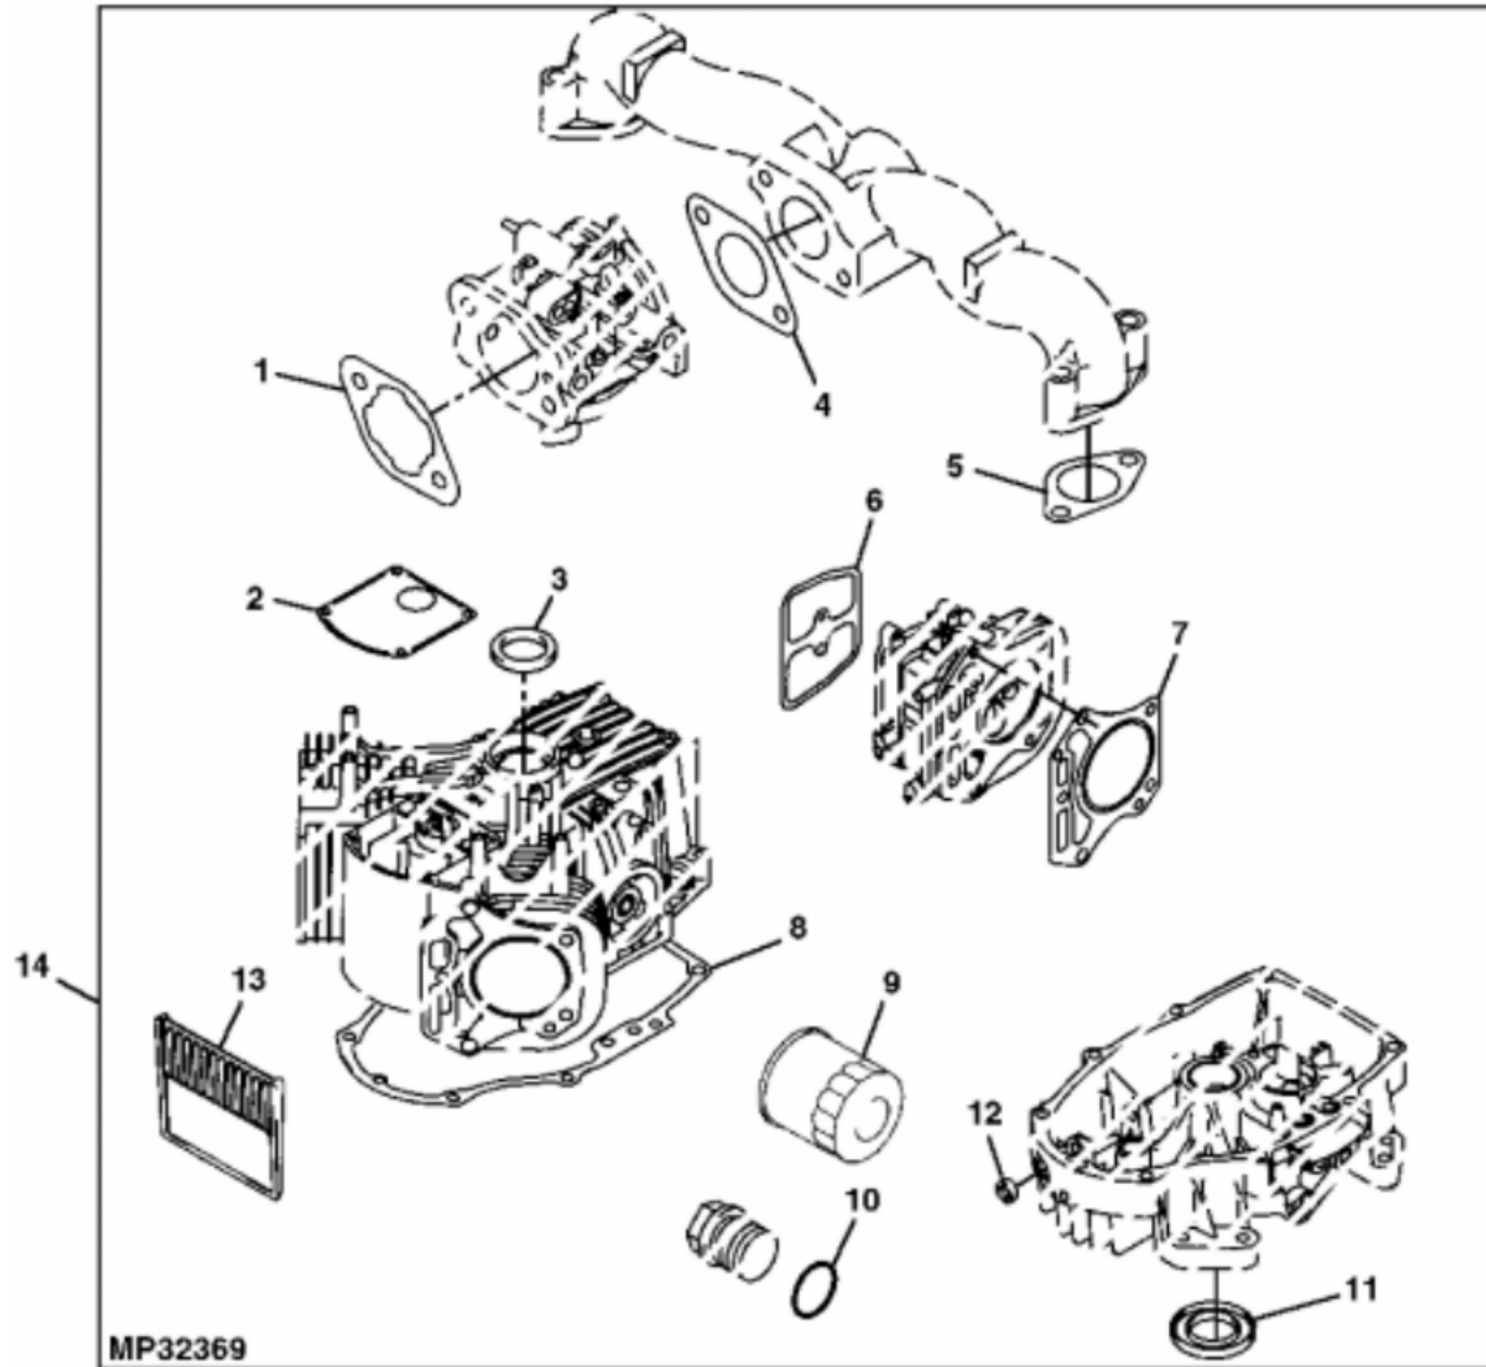

John Deere > Turf And Utility >TRACTOR, LAWN AND GARDEN >LX279 - TRACTOR, LAWN AND GARDEN >LX277 and LX279 Lawn Tractors >20 ENGINE (LX277) AM131436 >ST580281 - CYLINDER HEAD AND CRANKCASE

KEY	PART NO.	PART NAME	QTY	Serial No.	REMARKS
1	AM133392	CRANKCASE	1		(SUB FOR AM127860 OR AM131440)
2	M138386	FILTER ELEMENT	1		
3	M144670	GASKET	1		NLA; ORDER MIU13922; SUB FOR M138383
3	MIU13922	GASKET	1		
4	M144669	COVER	1		NLA; ORDER MIU13921; SUB FOR M138384; BREATHER
4	MIU13921	COVER	1		
5	19M7775	SCREW	4		M6 X 16
6	M149281	SEAL	1		(SUB FOR M138390)
7	MIU11322	BOLT	2		SUB FOR M138394
8	M138389	SEAL	4		(ENGINE MARKED BS11) (SUB FOR M149280)
9	19M8477	CAP SCREW	4		M6 X 40
10	MIU11950	CASE	2		ROCKER, SUB FOR M144299
11	M138375	GASKET	2		ROCKER CASE
12	MIU11326	BOLT	17		(SUB FOR M138393)
13	M151770	CYLINDER HEAD	1		NO. 1, (SUB FOR M138371 OR M144207)
14	M138388	PIN	6		
15	MIU10797	ENGINE CYLINDER HEAD GASKET	2		(SUB FOR M138370)
16	MIU12726	STUD	4		SUB FOR M138395 OR MIU11736
17	M138382	GASKET	1		CRANKCASE COVER
18	M151771	CYLINDER HEAD	1		NO. 2, (SUB FOR M138372 OR M144209)
19	M138374	BRACKET	2		(NLA)
20	M138387	SNAP RING	2		
21	M149282	SEAL	1		
22	M151774	SEAL	1		SUB FOR M138392; Governor Shaft
23	AM130977	COVER	1	____-50463	NLA; CRANKCASE, (SUB FOR M138385)
23	M150448	COVER	1	50464-____	CRANKCASE, (SUB FOR M144507)
24	19M7897	BOLT	4		M8 X 35, (ENGINE MOUNTING)
25	14M7166	LOCK NUT	4		M8, (ENGINE MOUNTING)
26	M143308	PLATE	1		Breather
..	AM130739	SHORT BLOCK ASSEMBLY	1		(MARKED FH500V-AS11) (SUB AM131438) (ALSO ORDER M151770 AND M144209) (SUB FOR AM128223)
..	AM131438	SHORT BLOCK ASSEMBLY	1		(MARKED FH500V-BS11)
..	AM124153	ENGINE	1		(MARKED FH500V-AS11) (SUB AM131436 OR AM131438)

KEY	PART NO.	PART NAME	QTY	Serial No.	REMARKS	
..	AM131436	ENGINE	1		(MARKED FH500V-BS11) (SUB AM131438)	

**Suggest:**

**For more complete manuals. Please go to the home page.**

**<https://www.ebooklibonline.com>**