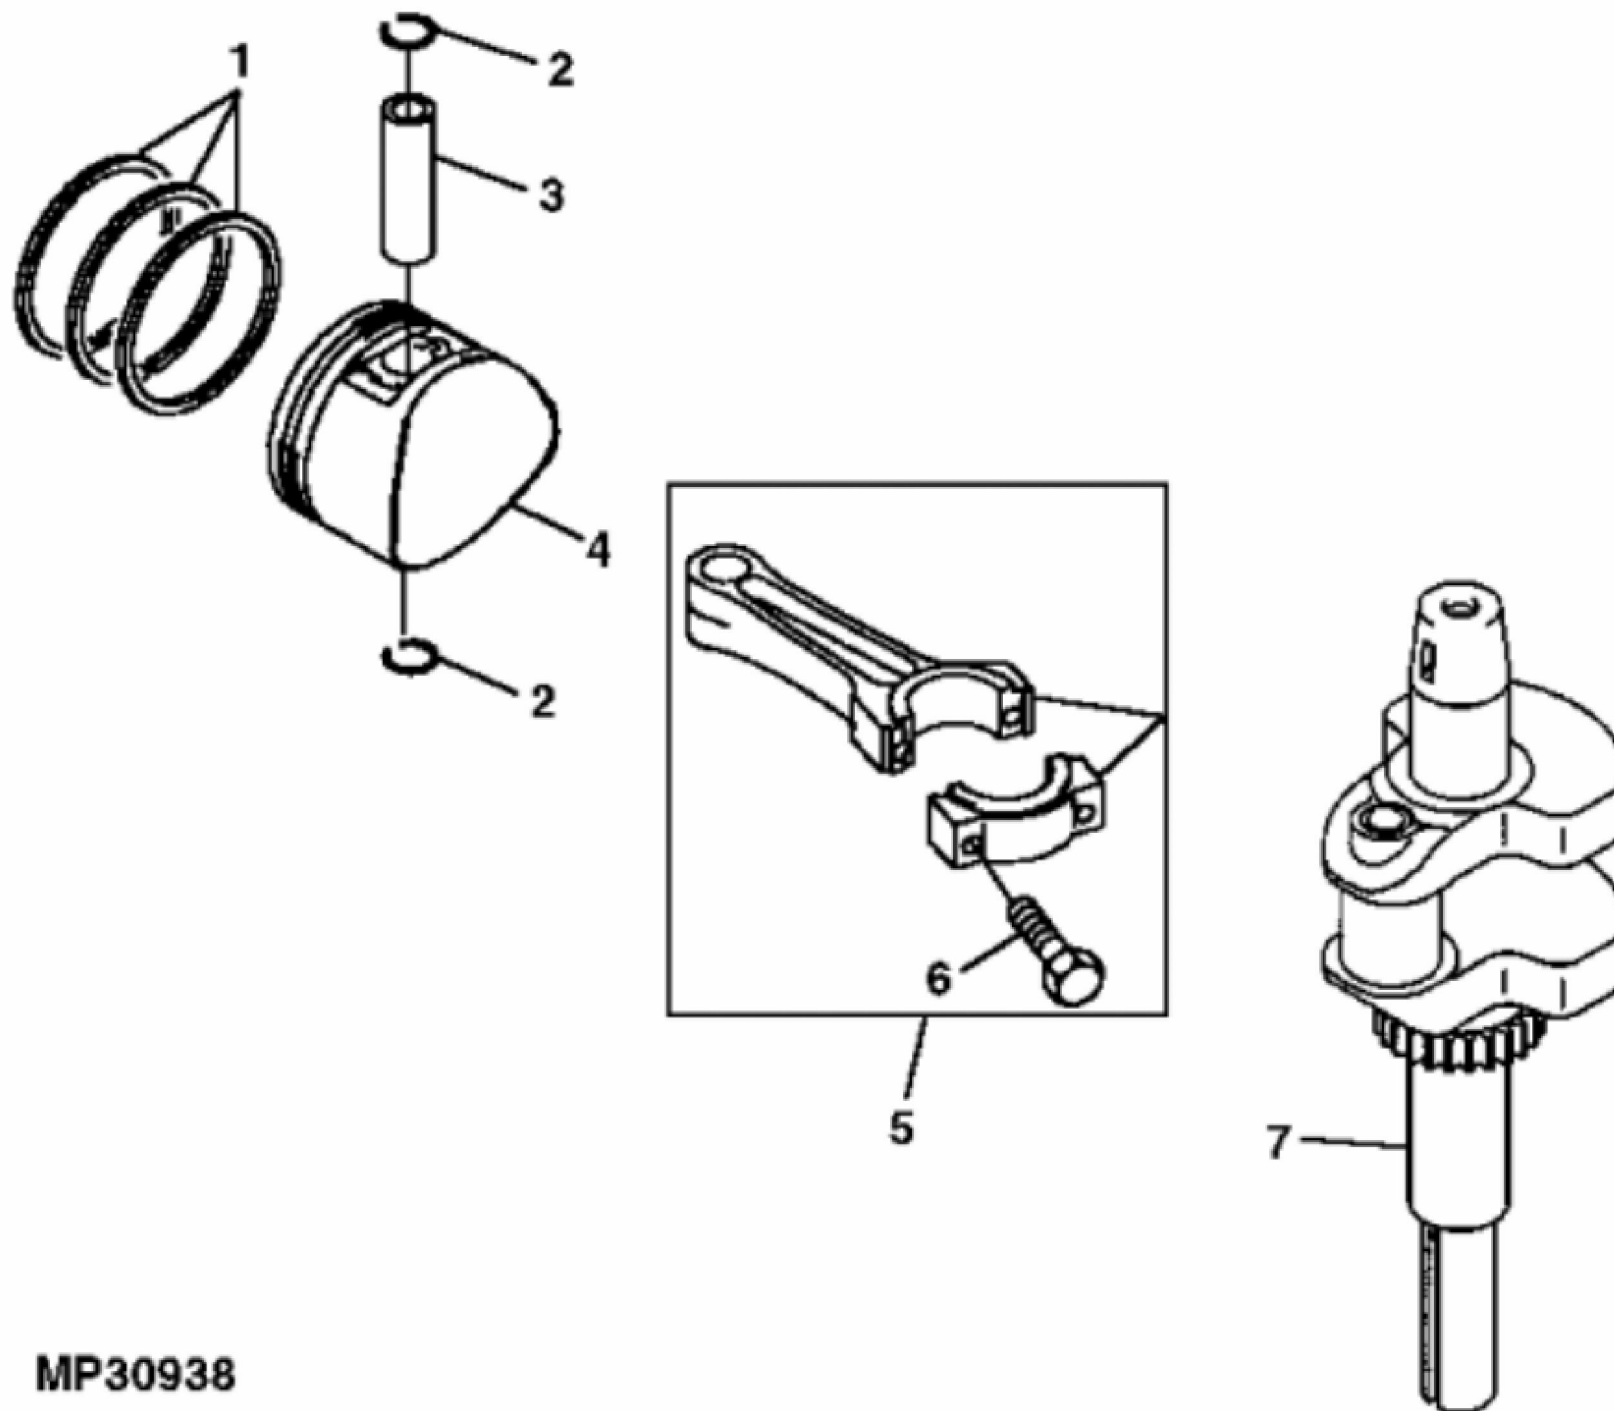

KEY	PART NO.	PART NAME	QTY	Serial No.	REMARKS	
..	AM131436	ENGINE	1		(MARKED FH500V-BS11) (SUB AM131438)	

**Suggest:**

**For more complete manuals. Please go to the home page.**

**<https://www.ebooklibonline.com>**

**If the above button click is invalid. Please download this document first, and then click the above link to download the complete manual.**

**Thank you so much for reading**

John Deere > Turf And Utility >TRACTOR, LAWN AND GARDEN >LX279 - TRACTOR, LAWN AND GARDEN >LX277 and LX279 Lawn Tractors >20 ENGINE (LX277) AM131436 >ST580286 - ENGINE GASKET KIT

KEY	PART NO.	PART NAME	QTY	REMARKS
1	M149308	GASKET	1	AIR CLEANER, (SUB FOR M138466)
2	M144670	GASKET	1	NLA; ORDER MIU13922; SUB FOR M138383; BREATHER
2	M144669	COVER	1	NLA; ORDER MIU13921
3	M149281	SEAL	1	CRANKSHAFT, (SUB FOR M138390)
4	M149305	GASKET	2	INSULATOR, (SUB FOR M138465)
5	M149309	GASKET	2	INTAKE MANIFOLD, (SUB FOR M138467)
6	M138375	GASKET	2	ROCKER COVER
7	MIU10797	ENGINE CYLINDER HEAD GASKET	2	(SUB FOR M138370)
8	M138382	GASKET	1	CRANKCASE COVER
9	AM107423	OIL FILTER	1	
10	M88478	O-RING	4	
11	M149282	SEAL	1	CRANKSHAFT, (SUB FOR M138391)
12	M138392	SEAL	1	NLA; ORDER M151774; Governor Shaft
12	M151774	SEAL	1	
13	M144509	SCREEN	1	OIL
14	MIA10642	GASKET KIT	1	(SUB FOR AM133462)