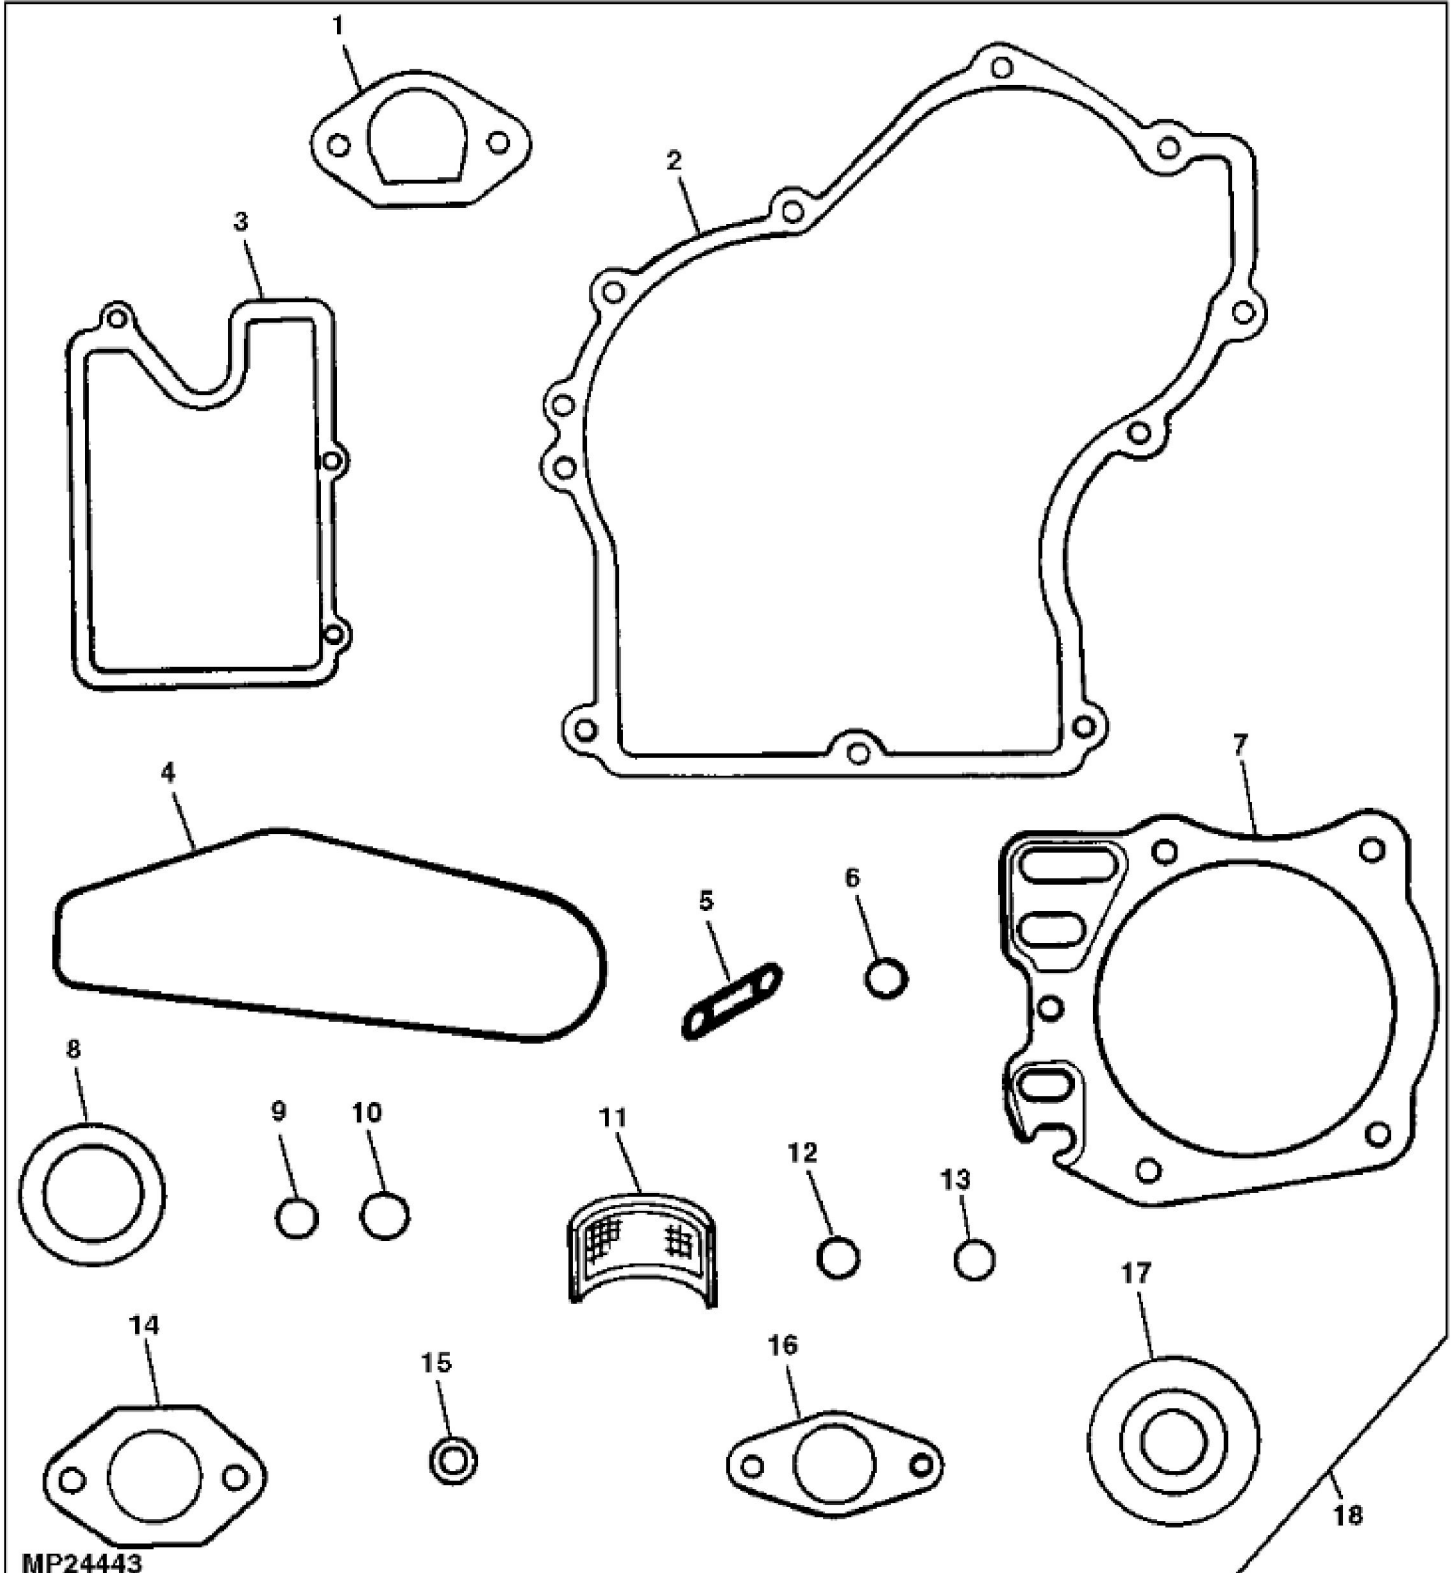

MP9041

KEY	PART NO.	PART NAME	QTY	Serial No.	LX172	LX176	LX186	REMARKS
1	AM130363	SHORT BLOCK ASSEMBLY	1		X	X		(SUB FOR AM118431, AM119560, AM121817 OR AM128555)
1	AM131151	SHORT BLOCK ASSEMBLY	1				X	(SUB FOR AM109361, AM118818, AM121297, AM128736 OR AM130359)
..	AM115658	GASOLINE ENGINE	1		X	X		(FC420V-AS10) (SUB AM130363)
..	AM121100	GASOLINE ENGINE	1	B33119- B43281	X	X		(FC420V-BS10) (SUB AM130363)
..	AM121626	GASOLINE ENGINE	1	B50633- B76887	X	X		(NOT FOR CALIFORNIA SALES) (FC420V-DS10) (SUB AM130363)
..	AM122327	GASOLINE ENGINE	1	B78804-_____	X	X		(FC420V-ES10) (SUB AM130363)
..	AM115659	GASOLINE ENGINE	1				X	(FC540V-AS10) (SUB AM131151)
..	AM117742	GASOLINE ENGINE	1	186626- 226612			X	(FC540V-ES00) (SUB AM131151)
..	AM120762	GASOLINE ENGINE	1	219611-_____			X	(FC540V-AS15) (SUB AM131151)
..	AM121610	GASOLINE ENGINE	1	A00385- A13580			X	(NOT FOR CALIFORNIA SALES) (FC540V-DS15) (SUB AM131151)
..	AM122325	GASOLINE ENGINE	1	A17948-_____			X	(FC540V-ES15) (SUB AM131151)
..	AM124765	GASOLINE ENGINE	1				X	(FC540V-FS15) (SUB AM131151)

KEY	PART NO.	PART NAME	QTY	Serial No.	REMARKS
1	M97246	GASKET	1		INTAKE PIPE
2	M143234	GASKET	1		CRANKCASE COVER, (SUB FOR M97247)
3	M97215	GASKET	1	____-177823	ROCKER COVER (USE WITH PLASTIC COVER) (SHOWN)
3	M70018	GASKET	1	177824-____	ROCKER COVER (USE WITH ALUMINUM COVER)
4	M74165	RING	1		AIR FILTER
5	M134017	O-RING	2		OIL FILTER MOUNTING BRACKET
6	M70096	O-RING	1		COUNTER WEIGHT SHAFT
7	M74160	RING	1		
8	M88451	SEAL	1		CRANKSHAFT
9	M88478	O-RING	1		OIL FILLER NECK
10	M88482	GASKET	1		OIL GAUGE
11	M97206	SCREEN	1		OIL PUMP
12	M97209	O-RING	1		OIL DRAIN EXTENSION
13	M88476	GASKET	1		OIL DRAIN PLUG
14	M97202	GASKET	1		CARBURETOR
15	M97245	GASKET	1		CARBURETOR INSULATOR
16	M124523	SEAL	1		CRANKSHAFT, (SUB FOR PT13344)
17	AM130362	GASKET KIT	1		ENGINE, (SUB FOR AM109250, AM116356 OR AM124818)