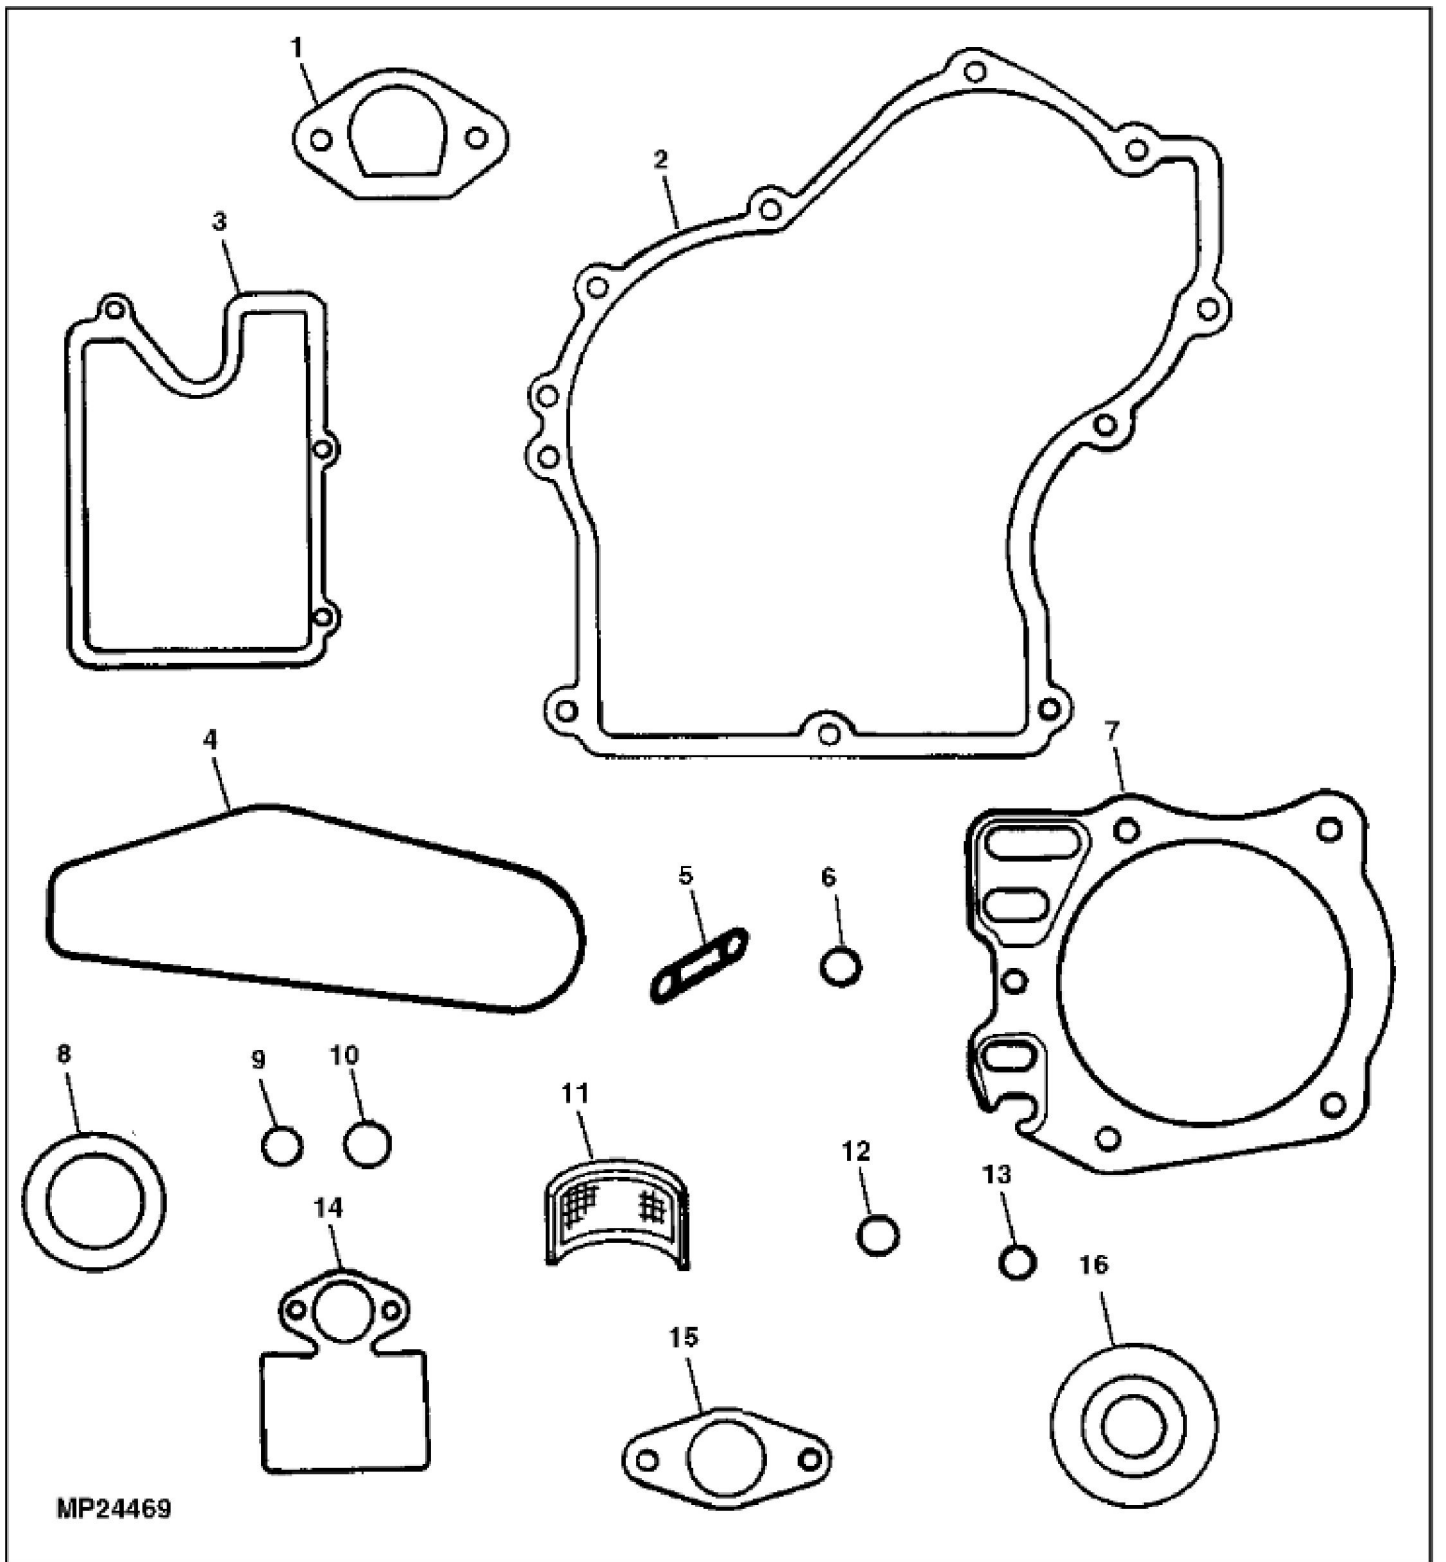

MP24469

17

John Deere > Turf And Utility >TRACTOR, LAWN AND GARDEN >LX186 - TRACTOR, LAWN AND GARDEN >LX172, LX173, LX176, LX178, LX186 and LX188 Lawn Tractors >15 ENGINE (LX172, LX176 AND LX186) AM122327, AM124765 >ST632169 - ENGINE GASKET KIT (LX172, LX176)

KEY	PART NO.	PART NAME	QTY	Serial No.	REMARKS
1	M97246	GASKET	1		INTAKE PIPE
2	M143234	GASKET	1		CRANKCASE COVER, (SUB FOR M97247)
3	M97215	GASKET	1	____-177823	ROCKER COVER (USE WITH PLASTIC COVER) (SHOWN)
3	M70018	GASKET	1	177824-____	ROCKER COVER (USE WITH ALUMINUM COVER)
4	M74165	RING	1		AIR FILTER
5	M134017	O-RING	2		OIL FILTER MOUNTING BRACKET
6	M70096	O-RING	1		COUNTER WEIGHT SHAFT
7	M74160	RING	1		
8	M88451	SEAL	1		CRANKSHAFT
9	M88478	O-RING	1		OIL FILLER NECK
10	M88482	GASKET	1		OIL GAUGE
11	M97206	SCREEN	1		OIL PUMP
12	M97209	O-RING	1		OIL DRAIN EXTENSION
13	M88476	GASKET	1		OIL DRAIN PLUG
14	M97202	GASKET	1		CARBURETOR
15	M97245	GASKET	1		CARBURETOR INSULATOR
16	M124523	SEAL	1		CRANKSHAFT, (SUB FOR PT13344)
17	AM130362	GASKET KIT	1		ENGINE, (SUB FOR AM109250, AM116356 OR AM124818)