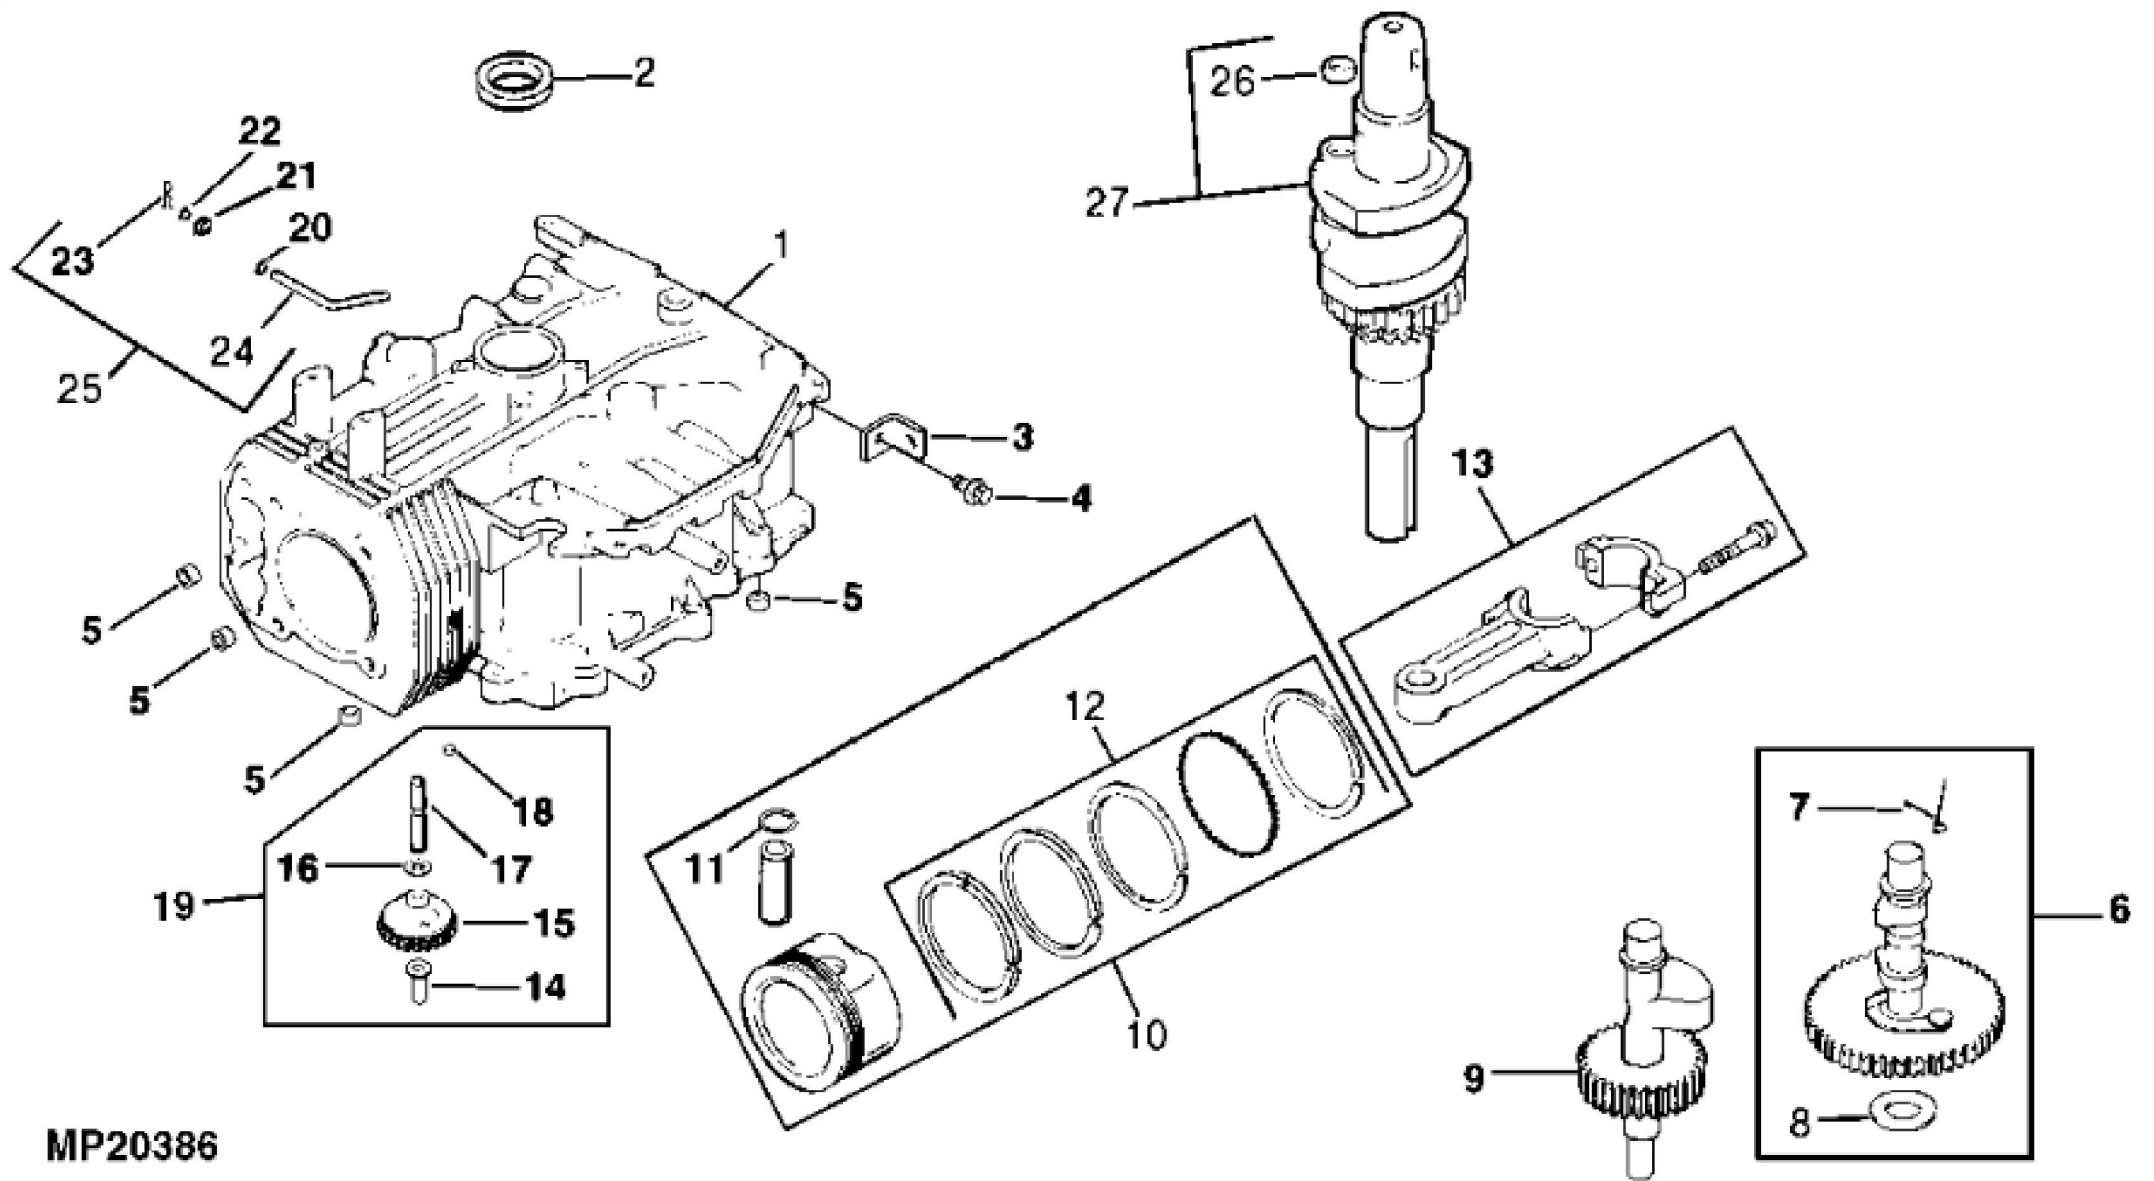

KEY	PART NO.	PART NAME	QTY	REMARKS
1	.....	CYLINDER BLOCK	1	(ORDER AM125360)
2	M92074	SEAL	2	CRANKSHAFT
3	M92069	STRAP	1	
4	19M7867	SCREW	1	M8 X 25
5	MIU11251	DOWEL PIN	4	LOCATING, (SUB FOR M132339 OR M144516)
6	AM123079	CAMSHAFT	1	
7	MIU10690	SPRING	1	ACTUATING, (SUB FOR M133017)
8	M93955	SOLID SHIM	AR	.73 MM (.029"), (WHITE)
8	M97015	SOLID SHIM	AR	.75 MM (.030"), (BLUE)
8	M118585	SHIM	AR	.81 MM (.032"), (RED)
8	M96817	SOLID SHIM	AR	.86 MM (.034"), (YELLOW)
8	M96818	SOLID SHIM	AR	.91 MM (.036"), (GREEN)
8	M96819	SOLID SHIM	AR	.96 MM (.038"), (GRAY)
8	M118584	SHIM	AR	1.02 MM (.040"), (BLACK)
9	M126874	SHAFT	1	BALANCE
10	AM122461	PISTON REPLACEMENT KIT	1	STD
10	AM122463	PISTON REPLACEMENT KIT	1	.50 MM (.020") OS
11	M92077	RETAINER	2	PISTON PIN
12	AM122468	PISTON RING KIT	1	STD
12	AM122470	PISTON RING KIT	1	.50 MM (.020") OS
13	M92075	CONNECTING ROD	1	(STD)
13	M92076	CONNECTING ROD	1	.25 MM (.010") OS
14	M92083	PIN	1	
15	M92082	GEAR	1	
16	M93418	WASHER	1	
17	M92081	SHAFT	1	
18	M76215	PLUG	1	
19	AM117019	KIT	1	NLA; GEAR
20	M96520	WASHER	1	
21	M92079	SEAL	1	
22	M93419	WASHER	1	
23	M126396	QUICK LOCK PIN	1	
24	.....	SHAFT	1	
25	AM123070	KIT	1	GOVERNOR SHAFT