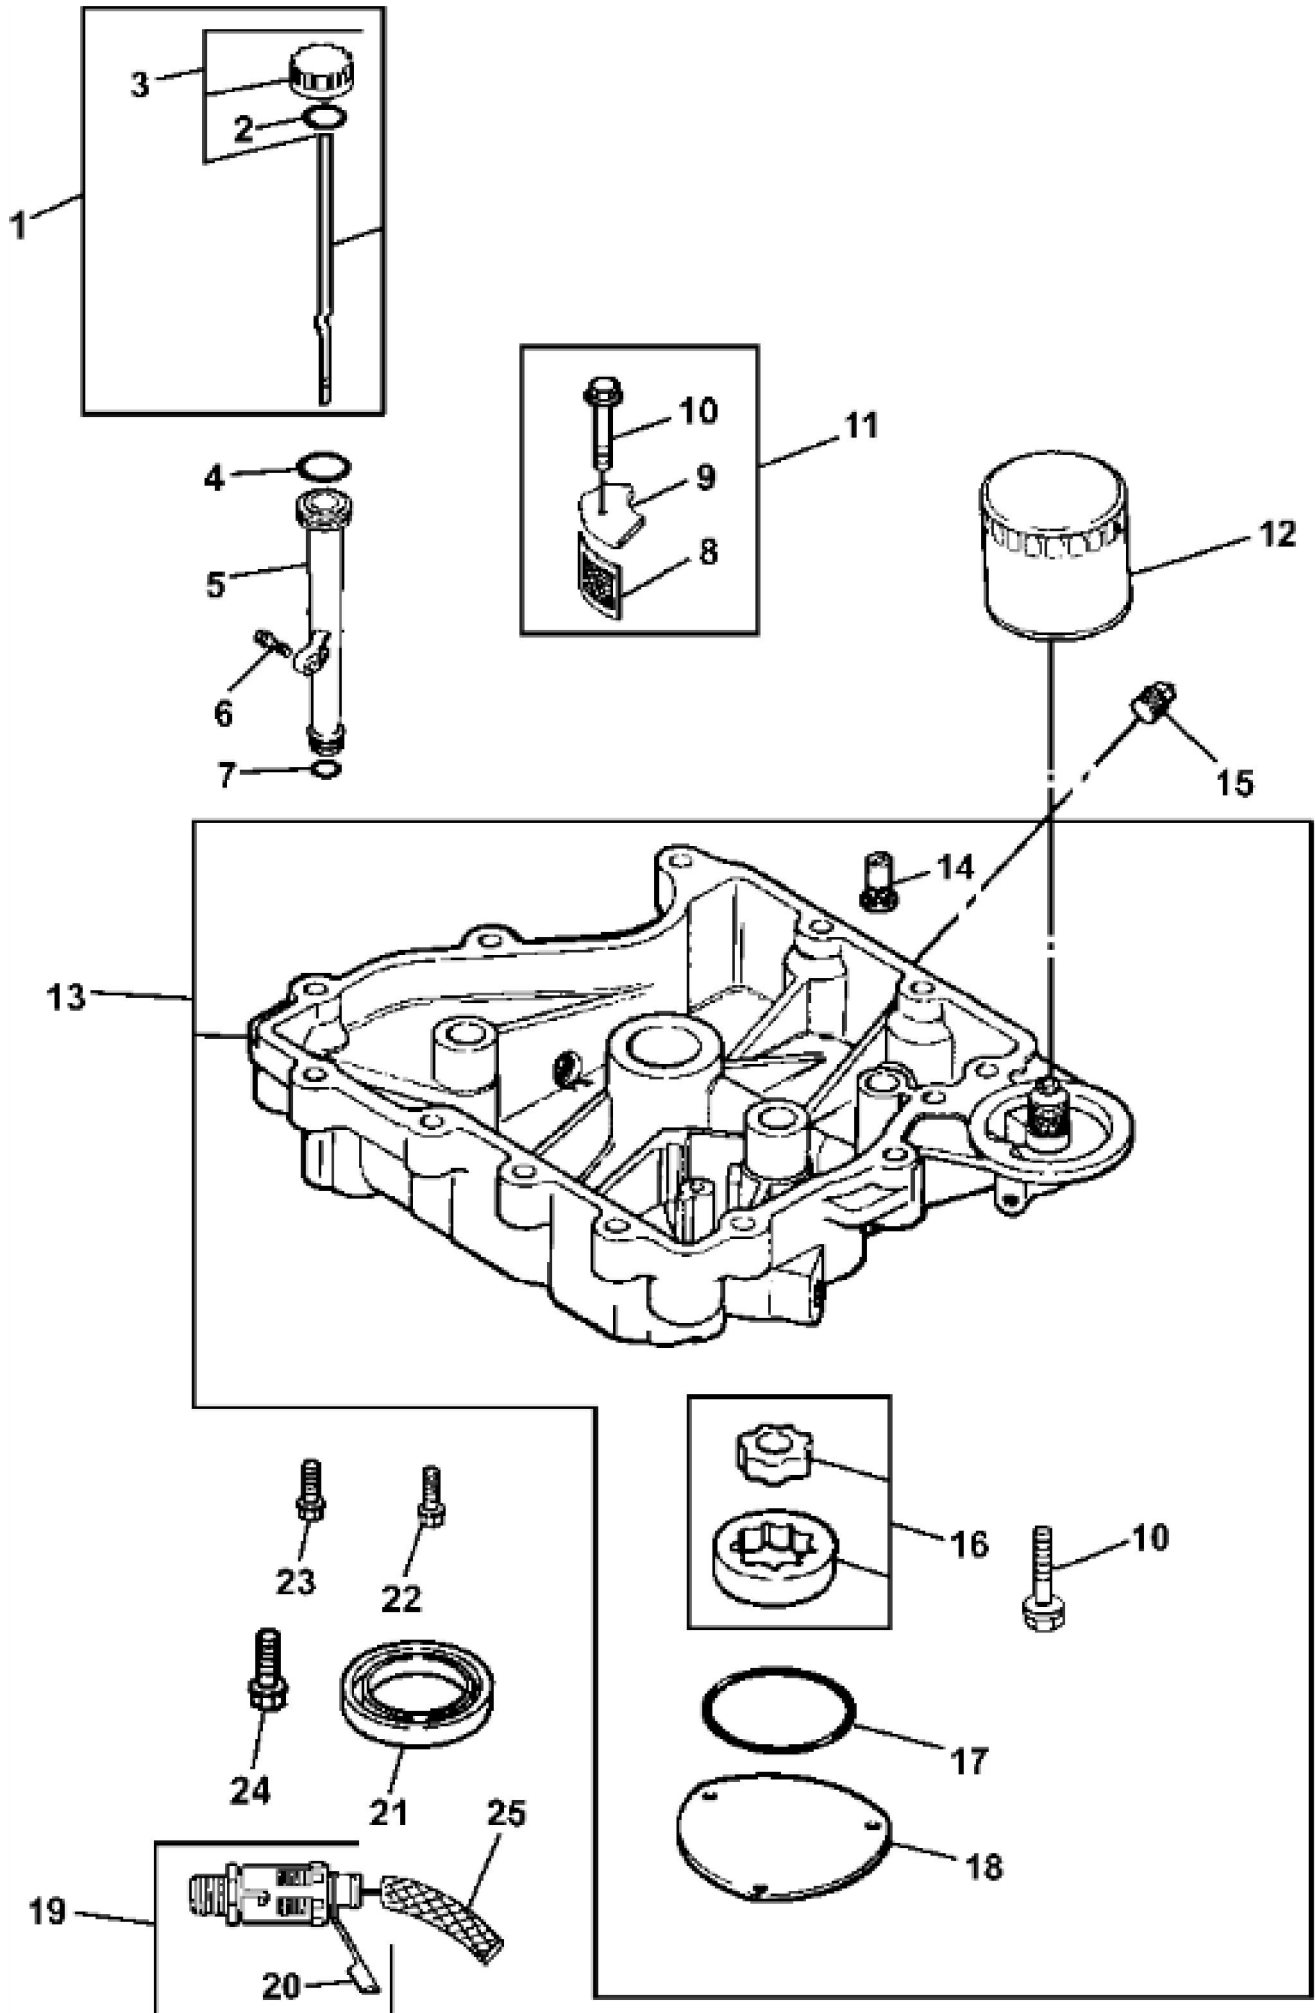

KEY	PART NO.	PART NAME	QTY	REMARKS
1	.....	CYLINDER BLOCK	1	(ORDER AM125360)
2	M92074	SEAL	2	CRANKSHAFT
3	M92069	STRAP	1	
4	19M7867	SCREW	1	M8 X 25
5	MIU11251	DOWEL PIN	4	LOCATING, (SUB FOR M132339 OR M144516)
6	AM123079	CAMSHAFT	1	
7	MIU10690	SPRING	1	ACTUATING, (SUB FOR M133017)
8	M93955	SOLID SHIM	AR	.73 MM (.029"), (WHITE)
8	M97015	SOLID SHIM	AR	.75 MM (.030"), (BLUE)
8	M118585	SHIM	AR	.81 MM (.032"), (RED)
8	M96817	SOLID SHIM	AR	.86 MM (.034"), (YELLOW)
8	M96818	SOLID SHIM	AR	.91 MM (.036"), (GREEN)
8	M96819	SOLID SHIM	AR	.96 MM (.038"), (GRAY)
8	M118584	SHIM	AR	1.02 MM (.040"), (BLACK)
9	M126874	SHAFT	1	BALANCE
10	AM122461	PISTON REPLACEMENT KIT	1	STD
10	AM122463	PISTON REPLACEMENT KIT	1	.50 MM (.020") OS
11	M92077	RETAINER	2	PISTON PIN
12	AM122468	PISTON RING KIT	1	STD
12	AM122470	PISTON RING KIT	1	.50 MM (.020") OS
13	M92075	CONNECTING ROD	1	(STD)
13	M92076	CONNECTING ROD	1	.25 MM (.010") OS
14	M92083	PIN	1	
15	M92082	GEAR	1	
16	M93418	WASHER	1	
17	M92081	SHAFT	1	
18	M76215	PLUG	1	
19	AM117019	KIT	1	NLA; GEAR
20	M96520	WASHER	1	
21	M92079	SEAL	1	
22	M93419	WASHER	1	
23	M126396	QUICK LOCK PIN	1	
24	.....	SHAFT	1	
25	AM123070	KIT	1	GOVERNOR SHAFT

**Thank you so much for reading**

KEY	PART NO.	PART NAME	QTY	REMARKS	
26	.....	PLUG	1		
27	AM121531	CRANKSHAFT	1	(ALSO ORDER 19M7944)	
..	AM125360	SHORT BLOCK ASSEMBLY	1		
..	AM122858	GASOLINE ENGINE	1	(MARKED CV15S-41562) (SUB AM125360)	
..	AM129820	GASOLINE ENGINE	1	(MARKED CV15S-41594) (SUB AM125360)	