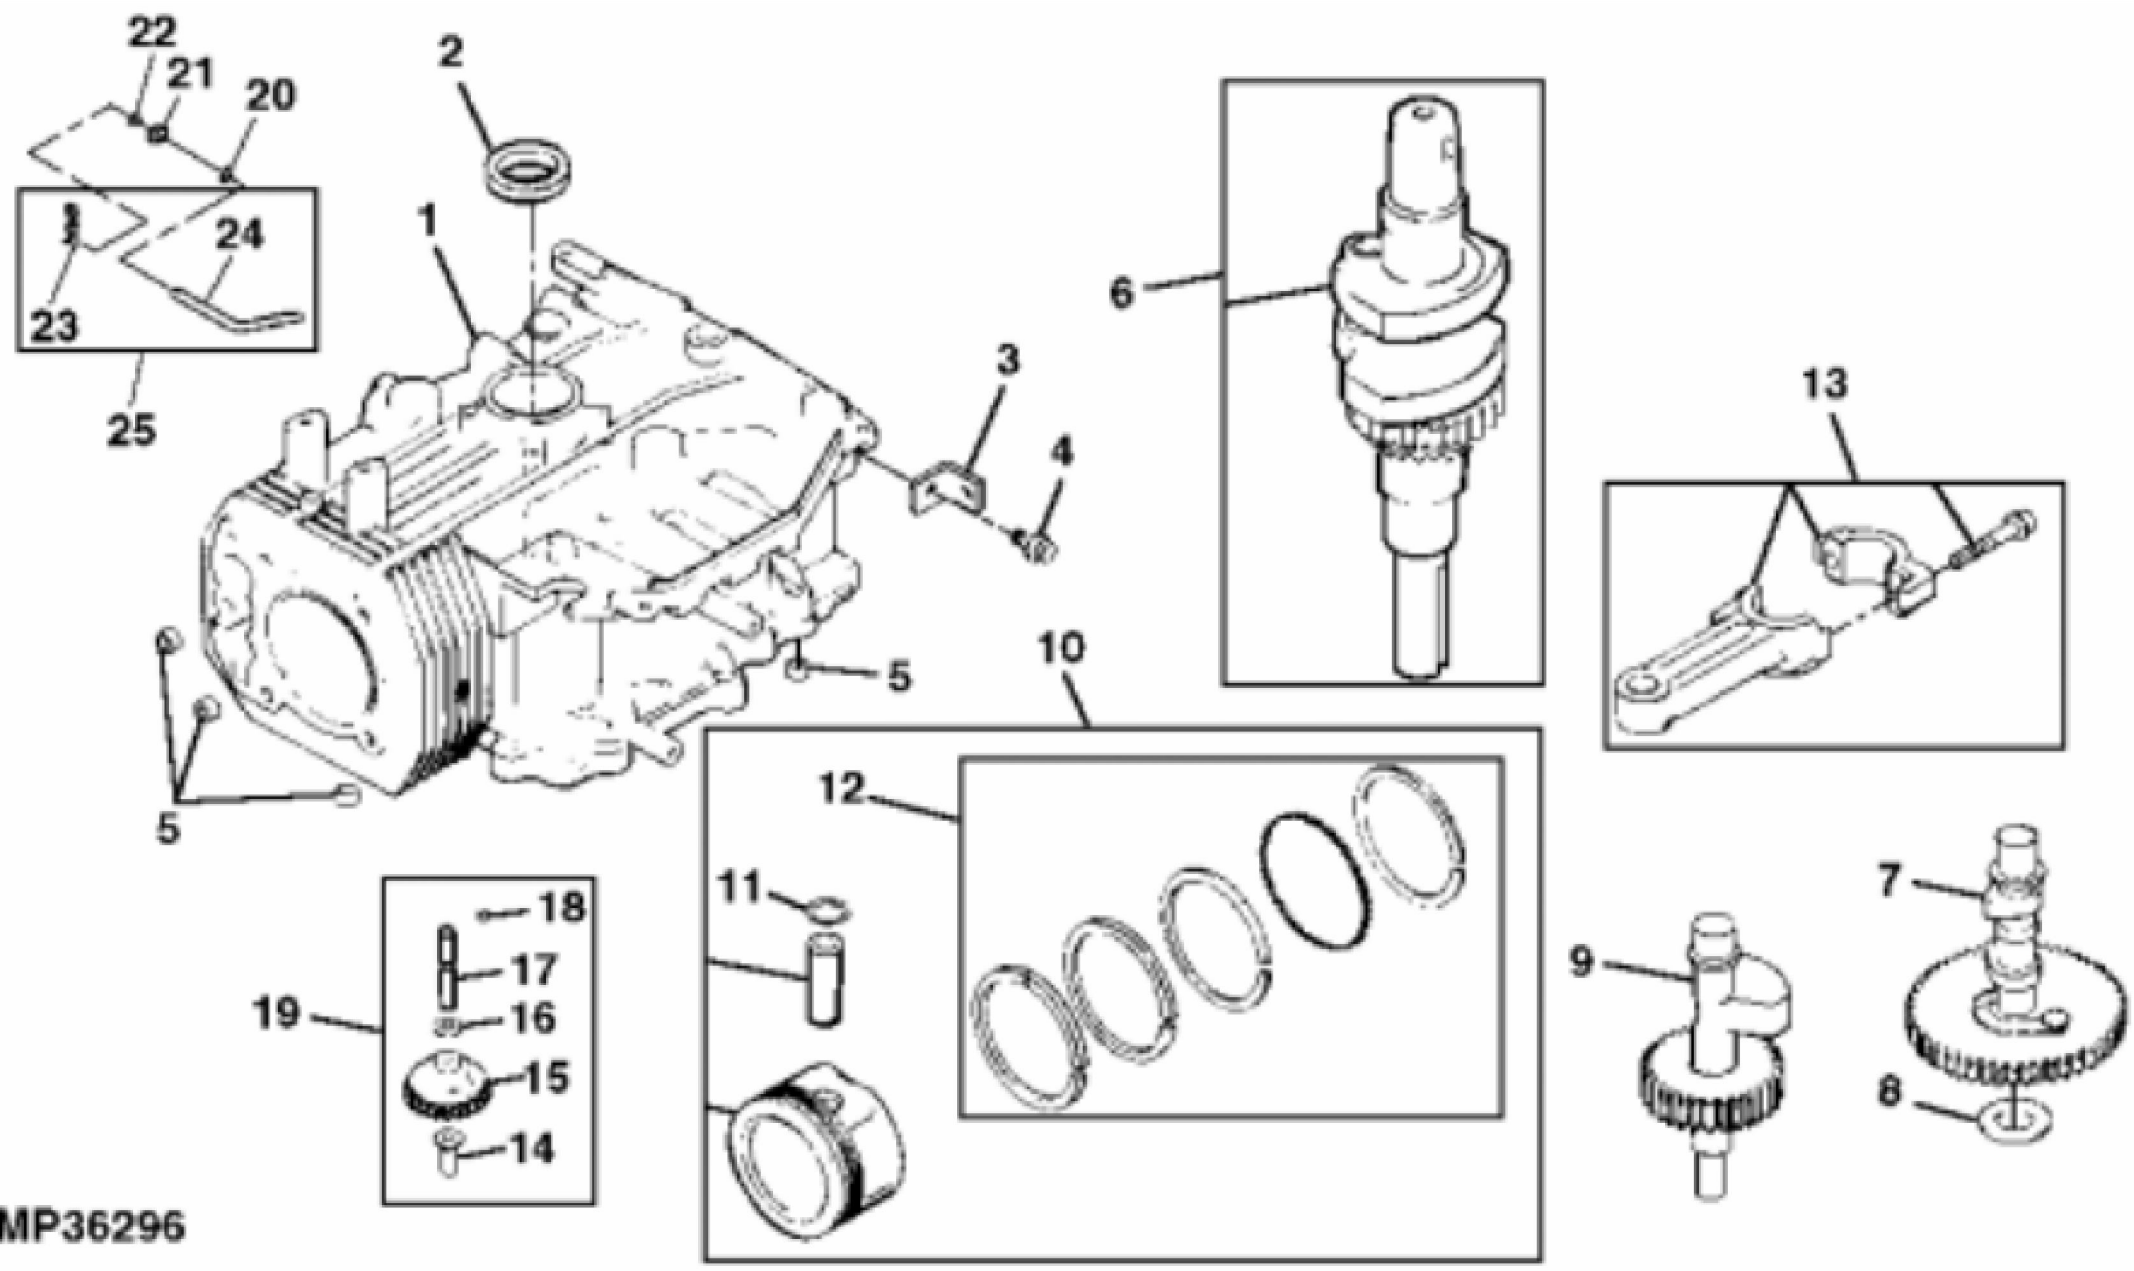

MP36296

KEY	PART NO.	PART NAME	QTY	Serial No.	REMARKS
1	.....	CYLINDER BLOCK	1		(ORDER AM132201)
2	M92074	SEAL	2		CRANKSHAFT
3	M92069	STRAP	1		
4	19M7867	SCREW	4		M8 X 25
5	MIU11251	DOWEL PIN	4		LOCATING, (SUB FOR M144516)
6	AM131947	CRANKSHAFT	1		
7	AM132196	CAMSHAFT	1		
8	M93955	SOLID SHIM	AR		.73 MM (.029"), (WHITE)
8	M97015	SOLID SHIM	AR		.75 MM (.030"), (BLUE)
8	M118585	SHIM	AR		.81 MM (.032"), (RED)
8	M96817	SOLID SHIM	AR		.86 MM (.034"), (YELLOW)
8	M96818	SOLID SHIM	AR		.91 MM (.036"), (GREEN)
8	M96819	SOLID SHIM	AR		.96 MM (.038"), (GRAY)
8	M118584	SHIM	AR		1.02 MM (.040"), (BLACK)
9	M146619	SHAFT	1		
10	AM107033	PISTON REPLACEMENT KIT	1		STD
10	AM107035	PISTON REPLACEMENT KIT	1		.50 MM (.020") OS
11	M92077	RETAINER	2		PISTON PIN
12	AM107036	PISTON RING KIT	1		STD
12	AM107038	PISTON RING KIT	1		.50 MM (.020") OS
13	M146620	CONNECTING ROD	1		STD
13	M146621	CONNECTING ROD	1		.25 MM (.010") US
14	M92083	PIN	1		
15	M92082	GEAR	1		
16	M93419	WASHER	1		GOVERNOR THRUST (CV460S-26513) (SUB FOR M146622)
16	M93418	WASHER	1		GOVERNOR THRUST (CV460S-26516) (SUB FOR M149263)
17	M92081	SHAFT	1		
18	M76215	PLUG	1		
19	AM117019	KIT	1		NLA; GOVERNOR
20	M96520	WASHER	1		
21	M92079	SEAL	1		
22	M93419	WASHER	1		(SUB FOR M146622)
23	M126396	QUICK LOCK PIN	1