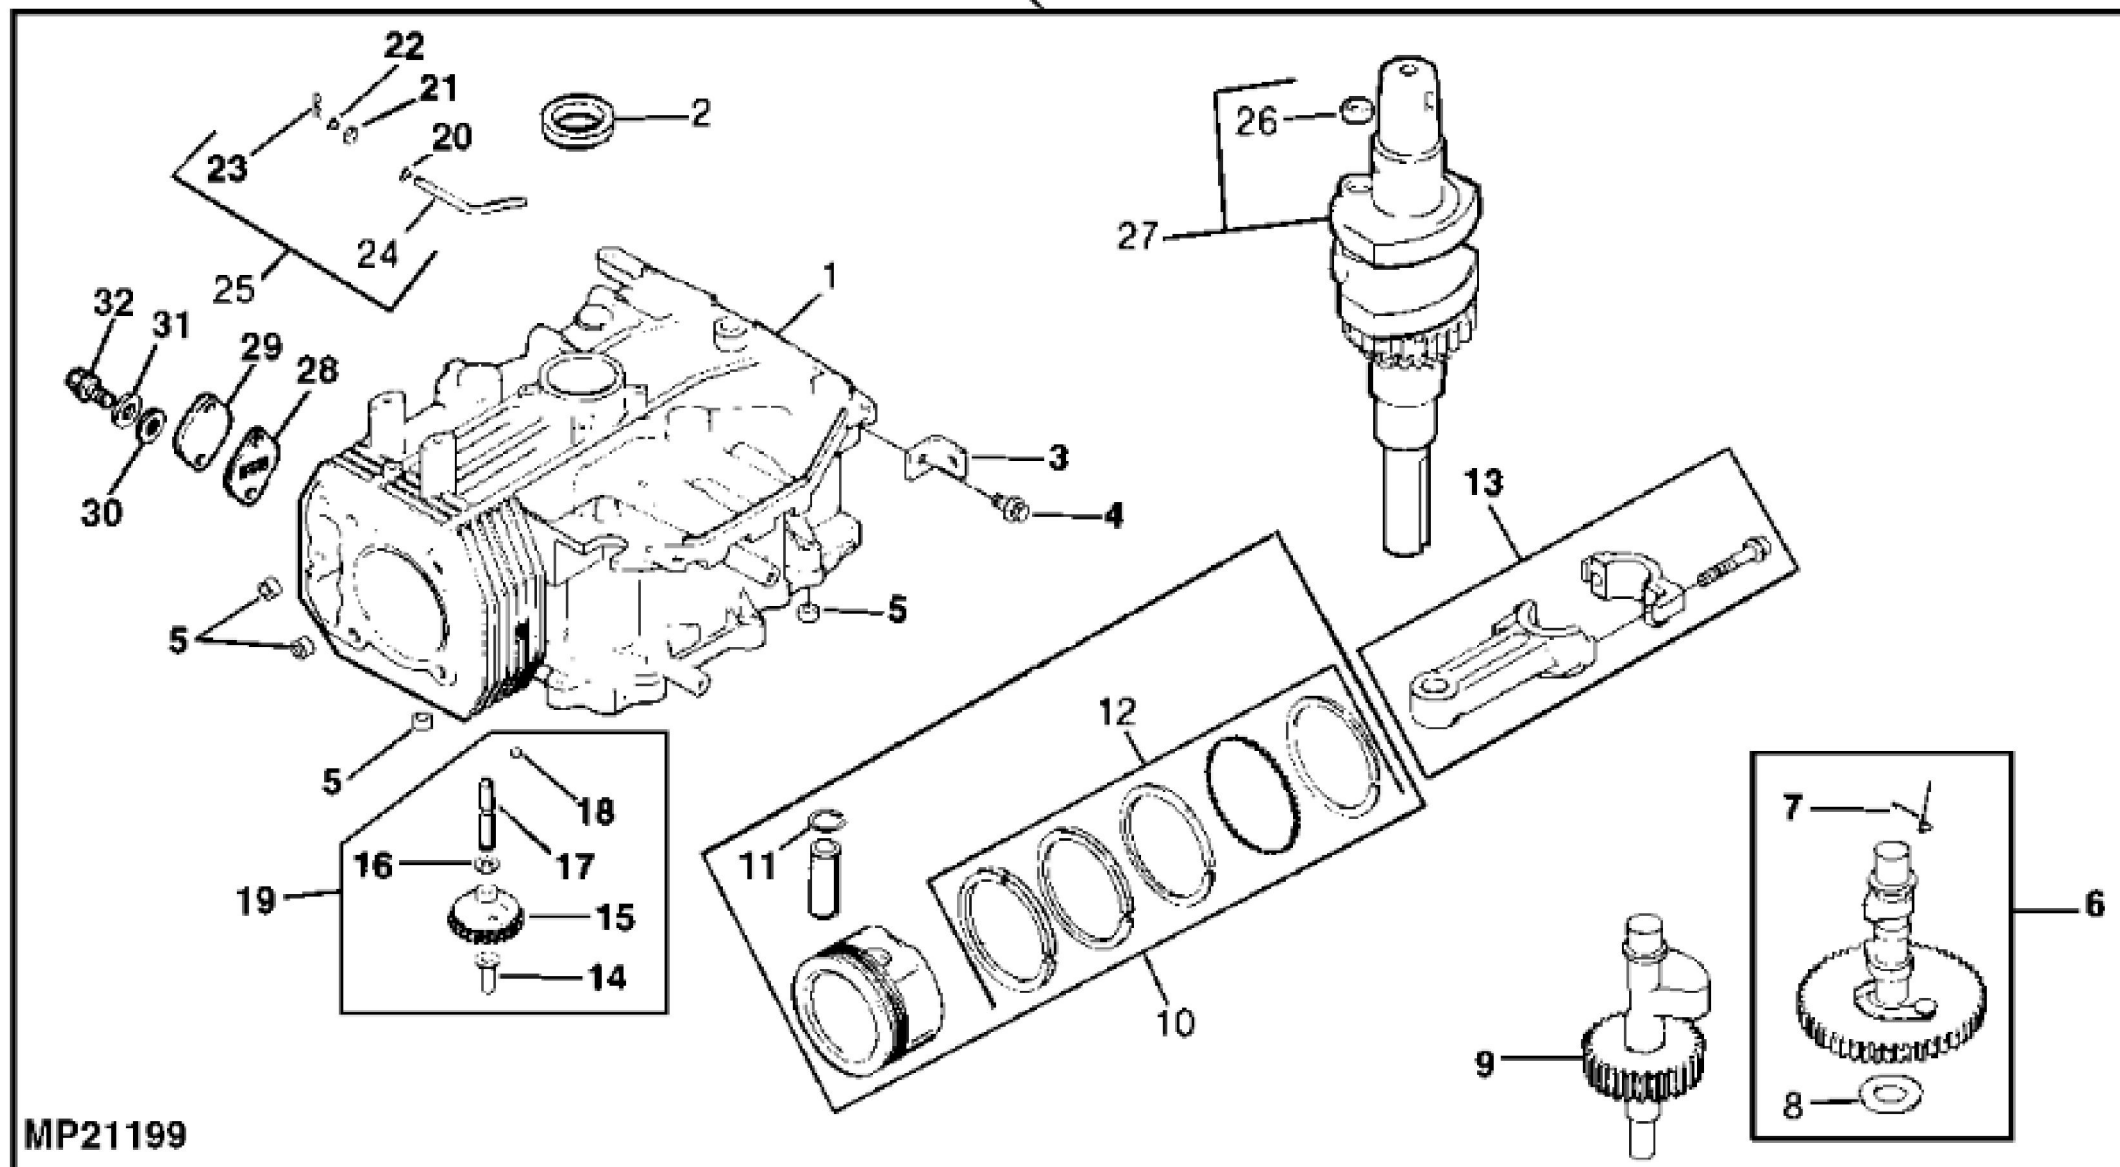

33

MP21199

KEY	PART NO.	PART NAME	QTY	REMARKS
1	CYLINDER BLOCK	1	
2	M92074	SEAL	2	CRANKSHAFT
3	M92069	STRAP	1	
4	19M7867	SCREW	1	M8 X 25
5	MIU11251	DOWEL PIN	4	LOCATING, (SUB FOR M132339)
6	AM123079	CAMSHAFT	1	
7	MIU10690	SPRING	1	ACTUATING, (SUB FOR M133017)
8	M93955	SOLID SHIM	AR	.73 MM (.029"), (WHITE)
8	M97015	SOLID SHIM	AR	.75 MM (.030"), (BLUE)
8	M118585	SHIM	AR	.81 MM (.032"), (RED)
8	M96817	SOLID SHIM	AR	.86 MM (.034"), (YELLOW)
8	M96818	SOLID SHIM	AR	.91 MM (.036"), (GREEN)
8	M96819	SOLID SHIM	AR	.96 MM (.038"), (GRAY)
8	M118584	SHIM	AR	1.02 MM (.040"), (BLACK)
9	M126874	SHAFT	1	BALANCE
10	AM122461	PISTON REPLACEMENT KIT	1	STD
10	AM122463	PISTON REPLACEMENT KIT	1	.50 MM (.020") OS
11	M92077	RETAINER	2	PISTON PIN
12	AM122468	PISTON RING KIT	1	STD
12	AM122470	PISTON RING KIT	1	.50 MM (.020") OS
13	M92075	CONNECTING ROD	1	(STD)
13	M92076	CONNECTING ROD	1	.25 MM (.010") OS
14	M92083	PIN	1	
15	M92082	GEAR	1	
16	M93418	WASHER	1	
17	M92081	SHAFT	1	
18	M76215	PLUG	1	
19	AM117019	GOVERNOR	1	NLA; KIT
20	M96520	WASHER	1	
21	M92079	SEAL	1	
22	M93419	WASHER	1	
23	M126396	QUICK LOCK PIN	1	
24	SHAFT	1	
25	AM123070	SHAFT	1	KIT
26	M147170	PLUG	1	

Thank you so much for reading

KEY	PART NO.	PART NAME	QTY	REMARKS
27	AM121531	CRANKSHAFT	1	
28	M126886	GASKET	1	
29	M42101	COVER	1	
30	24H1287	WASHER	2	9/32" X 5/8" X 0.065"
31	12H302	LOCK WASHER	2	1/4"
32	37M7090	SCREW	2	M6 X 16
33	AM125360	SHORT BLOCK ASSEMBLY	1	
..	AM122858	GASOLINE ENGINE	1	(W/ 3 AMP STATOR) (SUB AM129820) (ALSO ORDER AM129737)
..	AM129820	GASOLINE ENGINE	1	(W/ 15 AMP STATOR)