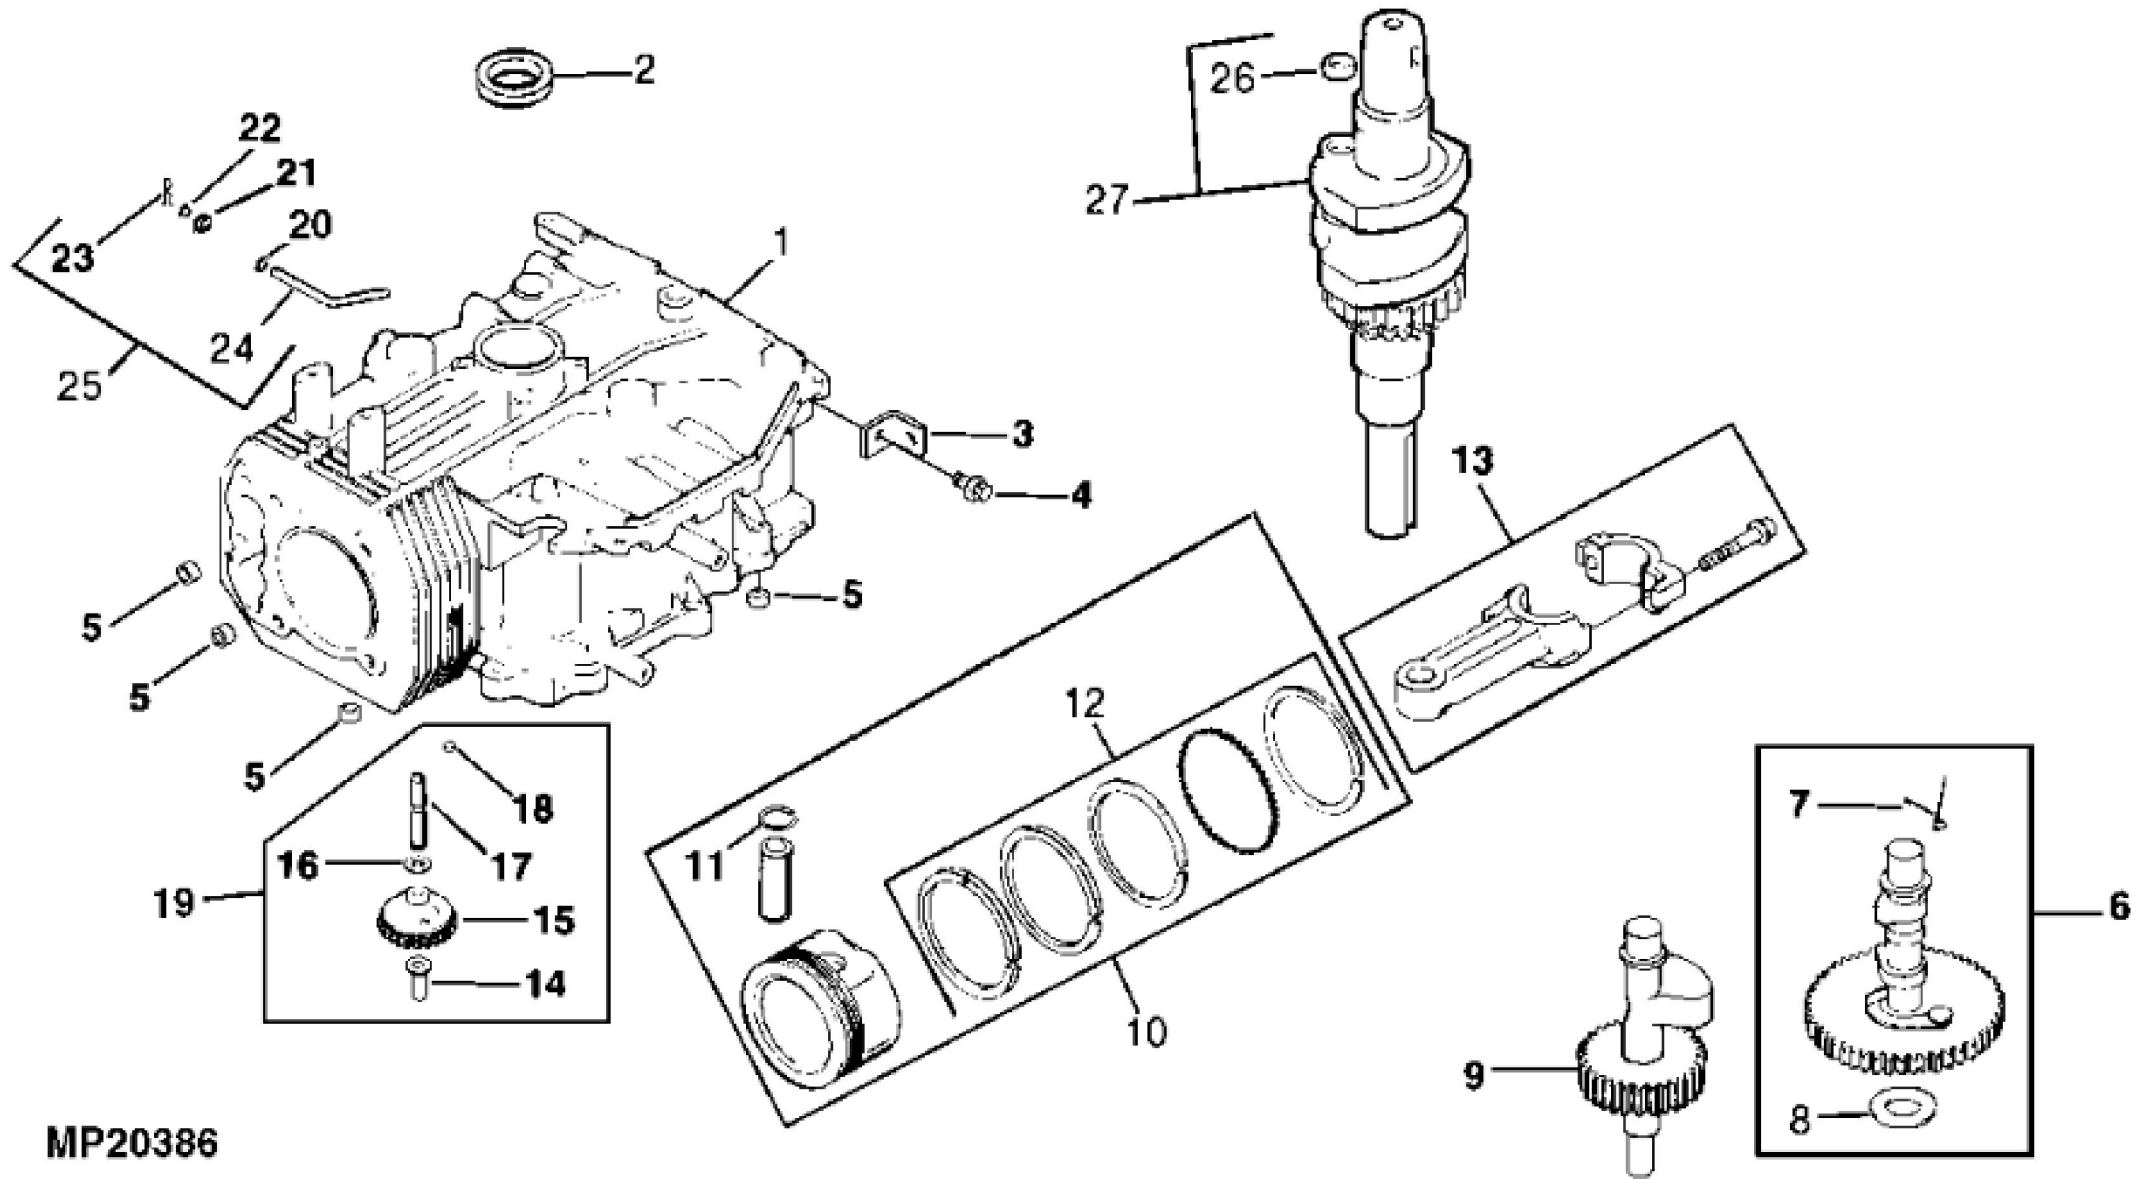

MP20386

KEY	PART NO.	PART NAME	QTY	Serial No.	REMARKS
1	CYLINDER BLOCK	1		
2	M92074	SEAL	2		CRANKSHAFT
3	M92069	STRAP	1		
4	19M7867	SCREW	1		M8 X 25
5	MIU11251	DOWEL PIN	4		(SUB FOR M144516) LOCATING
6	AM123079	CAMSHAFT	1		
7	MIU10690	SPRING	1		(SUB FOR M133017) ACTUATING
8	M93955	SHIM	AR		.73 MM (.029"), (WHITE)
8	M97015	SHIM	AR		.75 MM (.030"), (BLUE)
8	M118585	SHIM	AR		.81 MM (.032"), (RED)
8	M96817	SHIM	AR		.86 MM (.034"), (YELLOW)
8	M96818	SHIM	AR		.91 MM (.036"), (GREEN)
8	M96819	SHIM	AR		.96 MM (.038"), (GRAY)
8	M118584	SHIM	AR		1.02 MM (.040"), (BLACK)
9	M126874	BALANCER SHAFT	1		
10	AM122461	PISTON REPLACEMENT KIT	1		STD
10	AM122463	PISTON REPLACEMENT KIT	1		.50 MM (.020") OS
11	M92077	RETAINER	2		PISTON PIN
12	AM122468	PISTON RING KIT	1		STD
12	AM122470	PISTON RING KIT	1		.50 MM (.020") OS
13	M92075	CONNECTING ROD	1		STD
13	M92076	CONNECTING ROD	1		.25 MM (.010") US
14	M92083	PIN	1		
15	M92082	GEAR	1		
16	M93418	WASHER	1		
17	M92081	SHAFT	1		
18	M76215	PLUG	1		
19	AM117019	KIT	1		NLA; GOVERNOR
20	M96520	WASHER	1		
21	M92079	SEAL	1		
22	M93419	WASHER	1		(SUB FOR M146622)
23	M126396	QUICK LOCK PIN	1		
24	SHAFT	1		
25	AM123070	KIT	1		GOVERNOR SHAFT
26	M147170	PLUG	1		