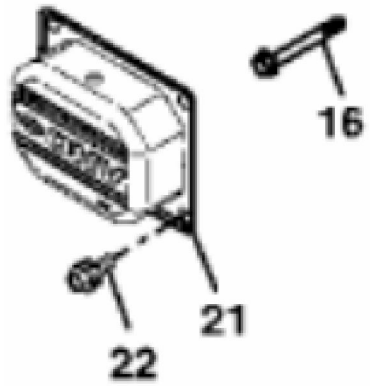

Thank you so much for reading

KEY	PART NO.	PART NAME	QTY	Serial No.	REMARKS
1	MIA11459	CONNECTING ROD	2		(SUB FOR AM135101)
2	LG690976	SCREW	2		
3	AM135083	CRANKSHAFT	1		(SUB MIA11457)
3	MIA11457	CRANKSHAFT	1		(INCLUDES LG690980)
4	26H4	SHAFT KEY	1		1/8" X 3/8"
5	LG690980	GEAR	1		TIMING
6	LG222698S	SHAFT KEY	1		FLYWHEEL
7	MIA11038	CAMSHAFT	1		(INCLUDES (4) LG690977)
7	MIA10916	CAMSHAFT	1		(USE WITH MIA11402 AND MIA11403) (INCLUDES (4) LG690977)
7	MIA11792	CAMSHAFT	1		(INCLUDES (4) LG690977) (USE WITH MIA11643 AND MIA11644)
8	MIA11172	OIL PUMP	1		(INCLUDES PARTS MARKED (A))
8	MIU12143	OIL PUMP	1		(INCLUDES PARTS MARKED (A)) (USE WITH MIA11402, MIA11403 AND MIA11584)
9	SHAFT	1		(A)
10	LG499613	COVER	1		
10	MIA11464	COVER	1		(USE WITH MIA11402, MIA11403 AND MIA11584)
11	LG690589	SEAL	1	_____-200000	
11	MIU12153	SEAL	1	200001-____	(USE WITH MIA11402, MIA11403 AND MIA11584)
12	M151228	SCREW	3		
12	MIU12142	SCREW	3		(USE WITH MIA11402, MIA11403 AND MIA11584)
13	LG690975	LOCK	2		
14	LG690229	PISTON PIN	2		
14	MIA11458	PISTON PIN	2		(USE WITH MIA11402, MIA11403, MIA11643 AND MIA11644)
15	MIU11282	PISTON RING KIT	1		SUB FOR MIU11453; STD
15	MIU11283	PISTON RING KIT	1		.020" (.50 MM) , OS
16	MIA11036	PISTON	2		STD
16	MIA11037	PISTON	2		.020" (.50 MM) , OS