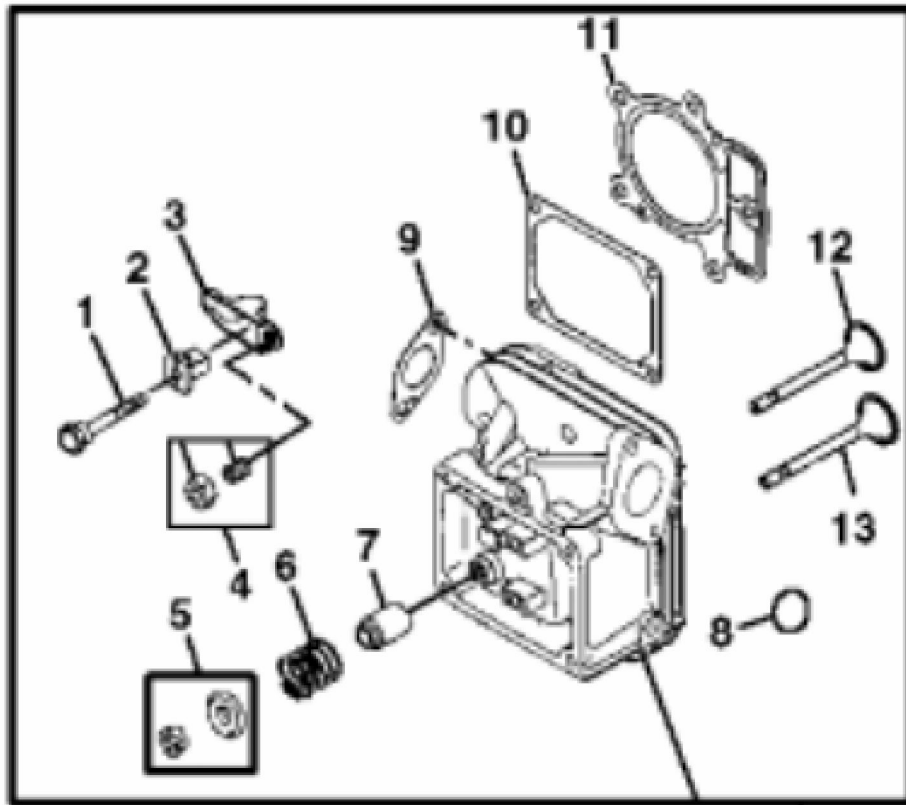

Thank you so much for reading

KEY	PART NO.	PART NAME	QTY	Serial No.	REMARKS
1	MIA11459	CONNECTING ROD	2		(SUB FOR AM135101)
2	LG690976	SCREW	2		
3	AM135083	CRANKSHAFT	1		(SUB MIA11457)
3	MIA11457	CRANKSHAFT	1		(INCLUDES LG690980)
4	26H4	SHAFT KEY	1		1/8" X 3/8"
5	LG690980	GEAR	1		TIMING
6	LG222698S	SHAFT KEY	1		FLYWHEEL
7	MIA11038	CAMSHAFT	1		(INCLUDES (4) LG690977)
7	MIA10916	CAMSHAFT	1		(USE WITH MIA11402 AND MIA11403) (INCLUDES (4) LG690977)
7	MIA11792	CAMSHAFT	1		(INCLUDES (4) LG690977) (USE WITH MIA11643 AND MIA11644)
8	MIA11172	OIL PUMP	1		(INCLUDES PARTS MARKED (A))
8	MIU12143	OIL PUMP	1		(INCLUDES PARTS MARKED (A)) (USE WITH MIA11402, MIA11403 AND MIA11584)
9	SHAFT	1		(A)
10	LG499613	COVER	1		
10	MIA11464	COVER	1		(USE WITH MIA11402, MIA11403 AND MIA11584)
11	LG690589	SEAL	1	_____-200000	
11	MIU12153	SEAL	1	200001-____	(USE WITH MIA11402, MIA11403 AND MIA11584)
12	M151228	SCREW	3		
12	MIU12142	SCREW	3		(USE WITH MIA11402, MIA11403 AND MIA11584)
13	LG690975	LOCK	2		
14	LG690229	PISTON PIN	2		
14	MIA11458	PISTON PIN	2		(USE WITH MIA11402, MIA11403, MIA11643 AND MIA11644)
15	MIU11282	PISTON RING KIT	1		SUB FOR MIU11453; STD
15	MIU11283	PISTON RING KIT	1		.020" (.50 MM) , OS
16	MIA11036	PISTON	2		STD
16	MIA11037	PISTON	2		.020" (.50 MM) , OS