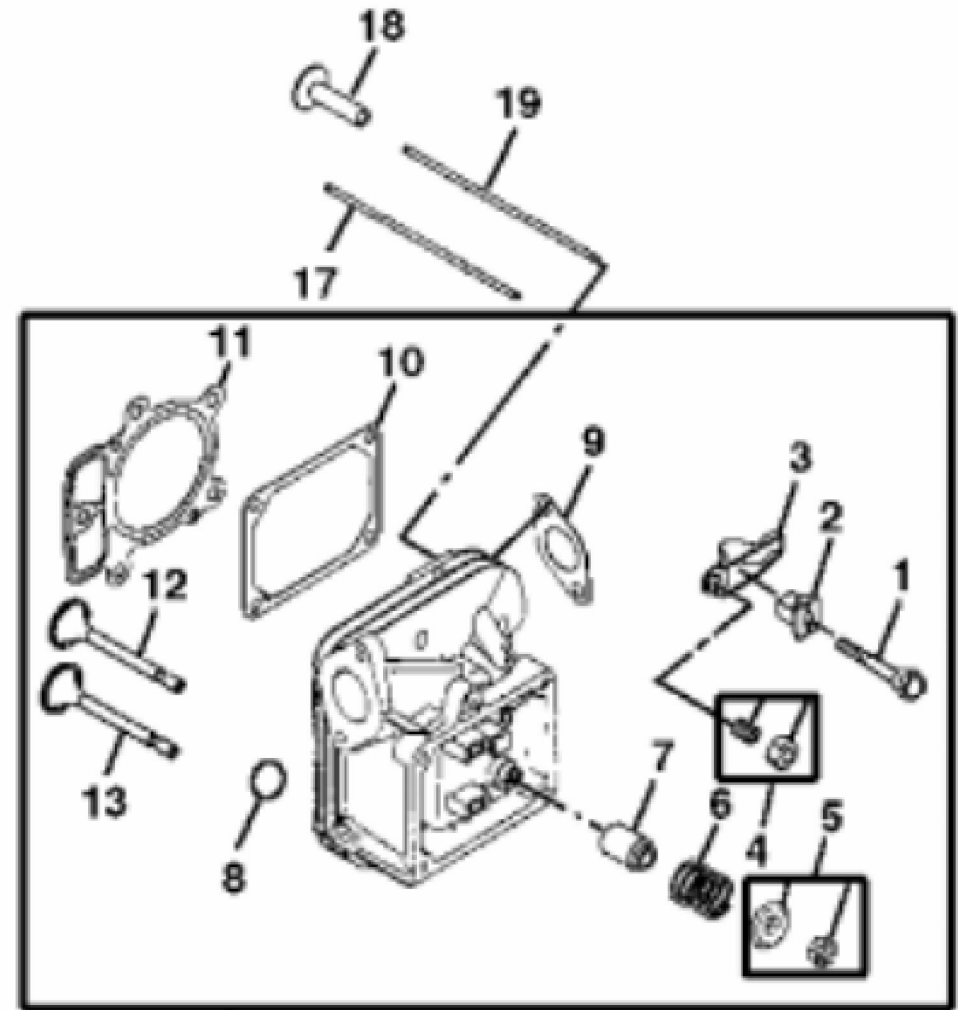

Thank you so much for reading

KEY	PART NO.	PART NAME	QTY	Serial No.	REMARKS
1	MIA11459	CONNECTING ROD	2		(SUB FOR AM135101)
2	LG690976	SCREW	2		
3	AM135083	CRANKSHAFT	1		(SUB MIA11457)
3	MIA11457	CRANKSHAFT	1		(INCLUDES LG690980)
4	26H4	SHAFT KEY	1		1/8" X 3/8"
5	LG690980	GEAR	1		TIMING
6	LG222698S	SHAFT KEY	1		FLYWHEEL
7	MIA11038	CAMSHAFT	1		(INCLUDES (4) LG690977)
7	MIA10916	CAMSHAFT	1		(USE WITH MIA11402 AND MIA11403) (INCLUDES (4) LG690977)
7	MIA11792	CAMSHAFT	1		(INCLUDES (4) LG690977) (USE WITH MIA11643 AND MIA11644)
8	MIA11172	OIL PUMP	1		(INCLUDES PARTS MARKED (A))
8	MIU12143	OIL PUMP	1		(INCLUDES PARTS MARKED (A)) (USE WITH MIA11402, MIA11403 AND MIA11584)
9	SHAFT	1		(A)
10	LG499613	COVER	1		
10	MIA11464	COVER	1		(USE WITH MIA11402, MIA11403 AND MIA11584)
11	LG690589	SEAL	1	_____-200000	
11	MIU12153	SEAL	1	200001-____	(USE WITH MIA11402, MIA11403 AND MIA11584)
12	M151228	SCREW	3		
12	MIU12142	SCREW	3		(USE WITH MIA11402, MIA11403 AND MIA11584)
13	LG690975	LOCK	2		
14	LG690229	PISTON PIN	2		
14	MIA11458	PISTON PIN	2		(USE WITH MIA11402, MIA11403, MIA11643 AND MIA11644)
15	MIU11282	PISTON RING KIT	1		SUB FOR MIU11453; STD
15	MIU11283	PISTON RING KIT	1		.020" (.50 MM) , OS
16	MIA11036	PISTON	2		STD
16	MIA11037	PISTON	2		.020" (.50 MM) , OS