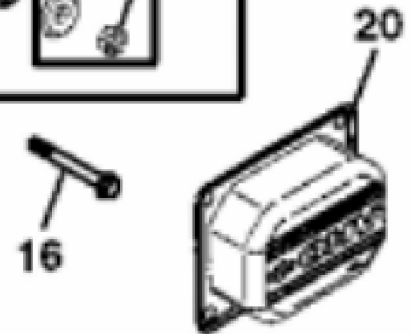

Thank you so much for reading

KEY	PART NO.	PART NAME	QTY	Serial No.	REMARKS
1	MIA11459	CONNECTING ROD	2		(SUB FOR AM135101)
2	LG690976	SCREW	2		
3	AM135083	CRANKSHAFT	1		(SUB MIA11457)
3	MIA11457	CRANKSHAFT	1		(INCLUDES LG690980)
4	26H4	SHAFT KEY	1		1/8" X 3/8"
5	LG690980	GEAR	1		TIMING
6	LG222698S	SHAFT KEY	1		FLYWHEEL
7	MIA11038	CAMSHAFT	1		(INCLUDES (4) LG690977)
7	MIA10916	CAMSHAFT	1		(USE WITH MIA11402 AND MIA11403) (INCLUDES (4) LG690977)
7	MIA11792	CAMSHAFT	1		(INCLUDES (4) LG690977) (USE WITH MIA11643 AND MIA11644)
8	MIA11172	OIL PUMP	1		(INCLUDES PARTS MARKED (A))
8	MIU12143	OIL PUMP	1		(INCLUDES PARTS MARKED (A)) (USE WITH MIA11402, MIA11403 AND MIA11584)
9	SHAFT	1		(A)
10	LG499613	COVER	1		
10	MIA11464	COVER	1		(USE WITH MIA11402, MIA11403 AND MIA11584)
11	LG690589	SEAL	1	_____-200000	
11	MIU12153	SEAL	1	200001-____	(USE WITH MIA11402, MIA11403 AND MIA11584)
12	M151228	SCREW	3		
12	MIU12142	SCREW	3		(USE WITH MIA11402, MIA11403 AND MIA11584)
13	LG690975	LOCK	2		
14	LG690229	PISTON PIN	2		
14	MIA11458	PISTON PIN	2		(USE WITH MIA11402, MIA11403, MIA11643 AND MIA11644)
15	MIU11282	PISTON RING KIT	1		SUB FOR MIU11453; STD
15	MIU11283	PISTON RING KIT	1		.020" (.50 MM) , OS
16	MIA11036	PISTON	2		STD
16	MIA11037	PISTON	2		.020" (.50 MM) , OS