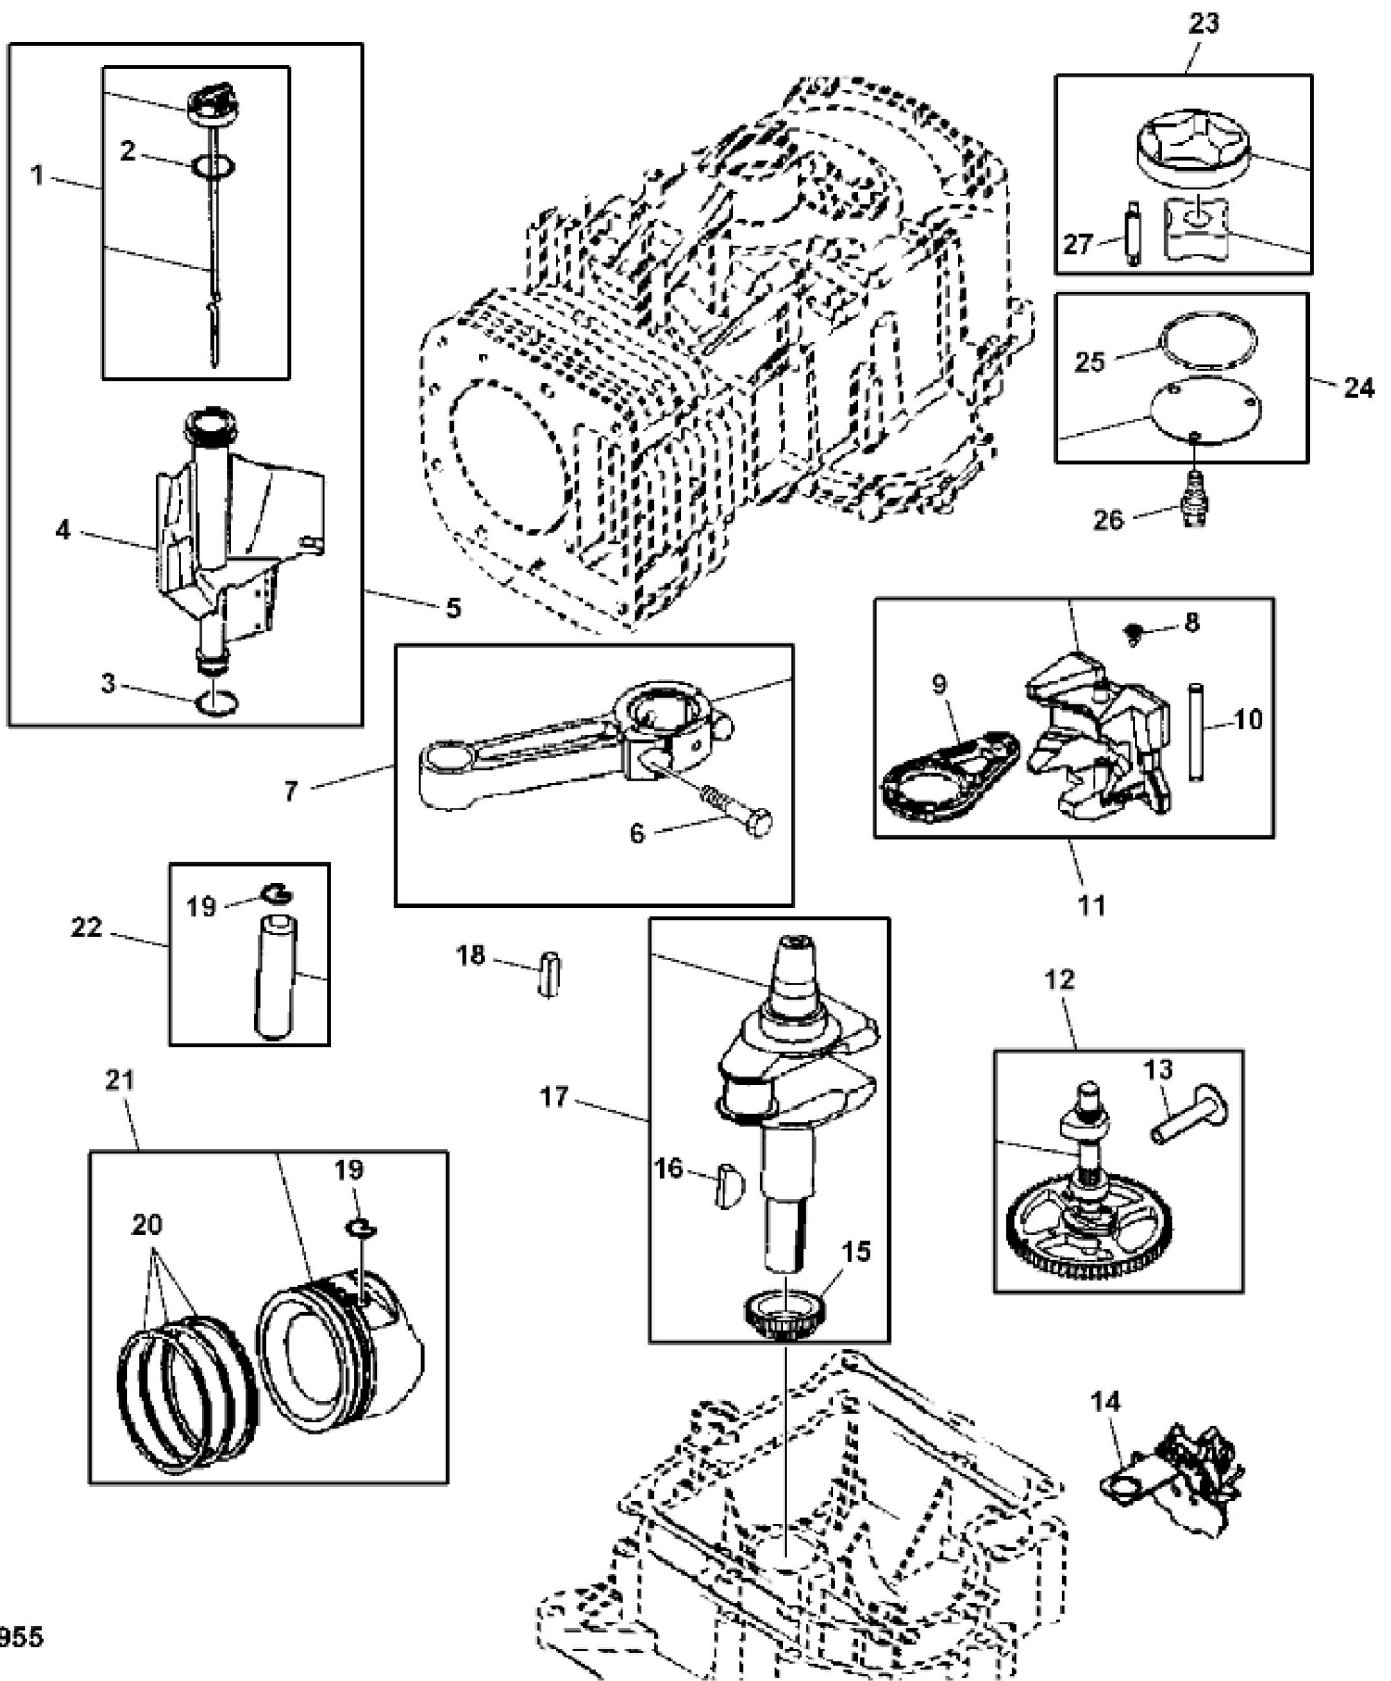

<https://www.ebooklibonline.com>

Hello dear friend!

Thank you very much for reading.

Enter the link into your browser.

The full manual is available for immediate download.

<https://www.ebooklibonline.com>

KEY	PART NO.	PART NAME	QTY	REMARKS
28	AM135143	RESERVOIR	1	(SUB FOR MIA11429)
29	GC00331	SCREW	4	NLA; ORDER GX24210; Engine Mounting
29	GX24210	SCREW	4	
30	15H623	PIPE PLUG	1	3/8", (SUB FOR LG690946)
31	LG692125	CAP SCREW	10	
32	AM125424	OIL FILTER	1	
33	PM37469	LIQUID GASKET	AR	
34	LG399265	BEARING	1	NLA; ORDER MIA11778
34	MIA11778	SEAL KIT	1	
35	MIU12155	WASHER	1	(USE WITH MIA11394)
36	MIA10696	BALL	1	(NLA) (Spring)
..	MIA11014	GASOLINE ENGINE	1	(MARKED 31P677-0132-B1) (SUB MIA11243)
..	MIA11841	GASOLINE ENGINE	1	(SUB MIA11893) (SUB FOR MIA11243 OR MIA11394 OR MIA11633)
..	MIA11893	GASOLINE ENGINE	1	(Marked 31P677-0239-B1) (SUB MIA12071)
..	MIA12071	GASOLINE ENGINE	1	19.5HP,49 State, Fifo

KEY	PART NO.	PART NAME	QTY	REMARKS
1	AM135145	DIPSTICK	1	
2	LG691031	O-RING	1	
3	LG691032	SEAL	1	
4	M152554	DIPSTICK TUBE	1	
5	AM135144	DIPSTICK TUBE	1	
6	MIU11051	SCREW	2	
7	MIA11126	CONNECTING ROD	1	
8	MIU11437	PLUG	1	
9	MIU11436	LINK	2	
10	M152556	PIN	1	
11	MIA10989	COUNTERWEIGHT	1	
12	MIA11377	CAMSHAFT	1	(SUB FOR MIA11157)
13	LG690564	TAPPET	2	
14	LG691968	OIL SLINGER	1	
15	M147512	GEAR	1	TIMING
16	LG691639	SHAFT KEY	1	
17	MIA10982	CRANKSHAFT	1	
18	LG222698S	SHAFT KEY	1	FLYWHEEL
19	M152553	LOCK	2	
20	MIA10691	PISTON RING KIT	2	STANDARD
20	MIU11639	PISTON RING KIT	1	(.50 MM (.020")), OS
21	MIA11421	PISTON	1	(SUB FOR MIA10690) STANDARD
21	MIA11430	PISTON	1	(.50 MM (.020")), OS (SUB FOR MIA10918)
22	AM132347	PISTON PIN	1	
22	MIA11423	PISTON PIN	1	STANDARD (USE WITH MIA11243, MIA11633 AND MIA11841)
23	MIA11172	OIL PUMP	1	
24	LG499613	COVER	1	
25	LG690589	SEAL	1	
26	MIU11119	SCREW	3	
27	SHAFT	2	OIL PUMP (ORDER MIA11172)