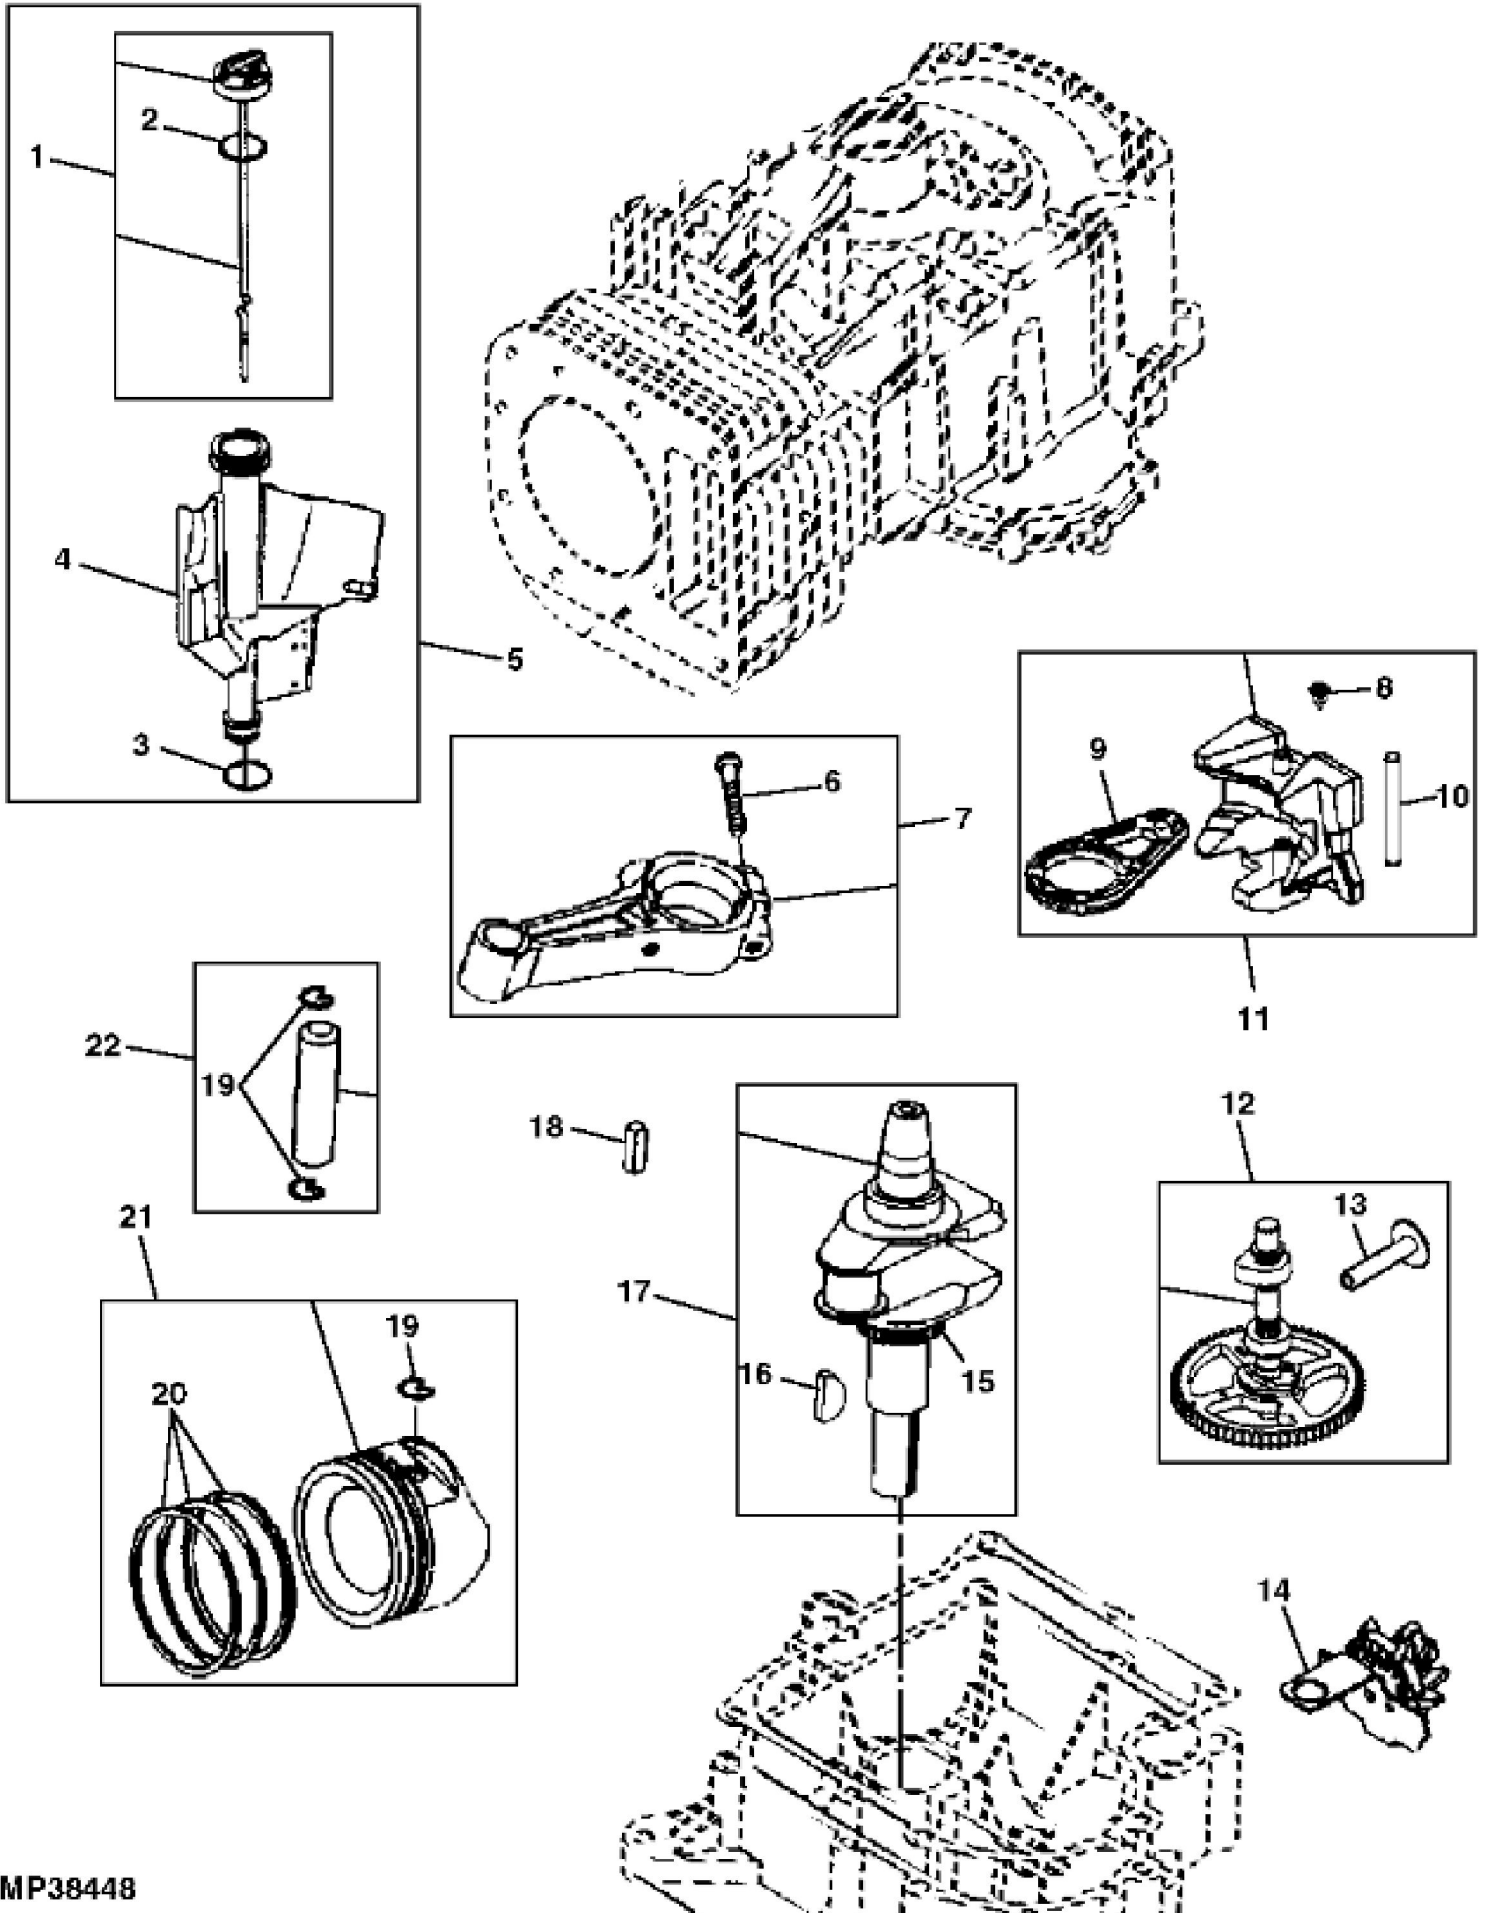

KEY	PART NO.	PART NAME	QTY	REMARKS	
32	MIA13017	SCREEN KIT	1	(A) SUB FOR MIU11634 AND MIA11525	
33	MIU11638	SCREW	2	(A)	
34	MIU12139	FLYWHEEL	1	(A) FAN	
..	MIA11015	GASOLINE ENGINE	1	(MARKED 31P707-0124-E1) (SUB FOR MIA10805)	
..	MIA11519	FLYWHEEL KIT	1	(INCLUDES PARTS MARKED (A))