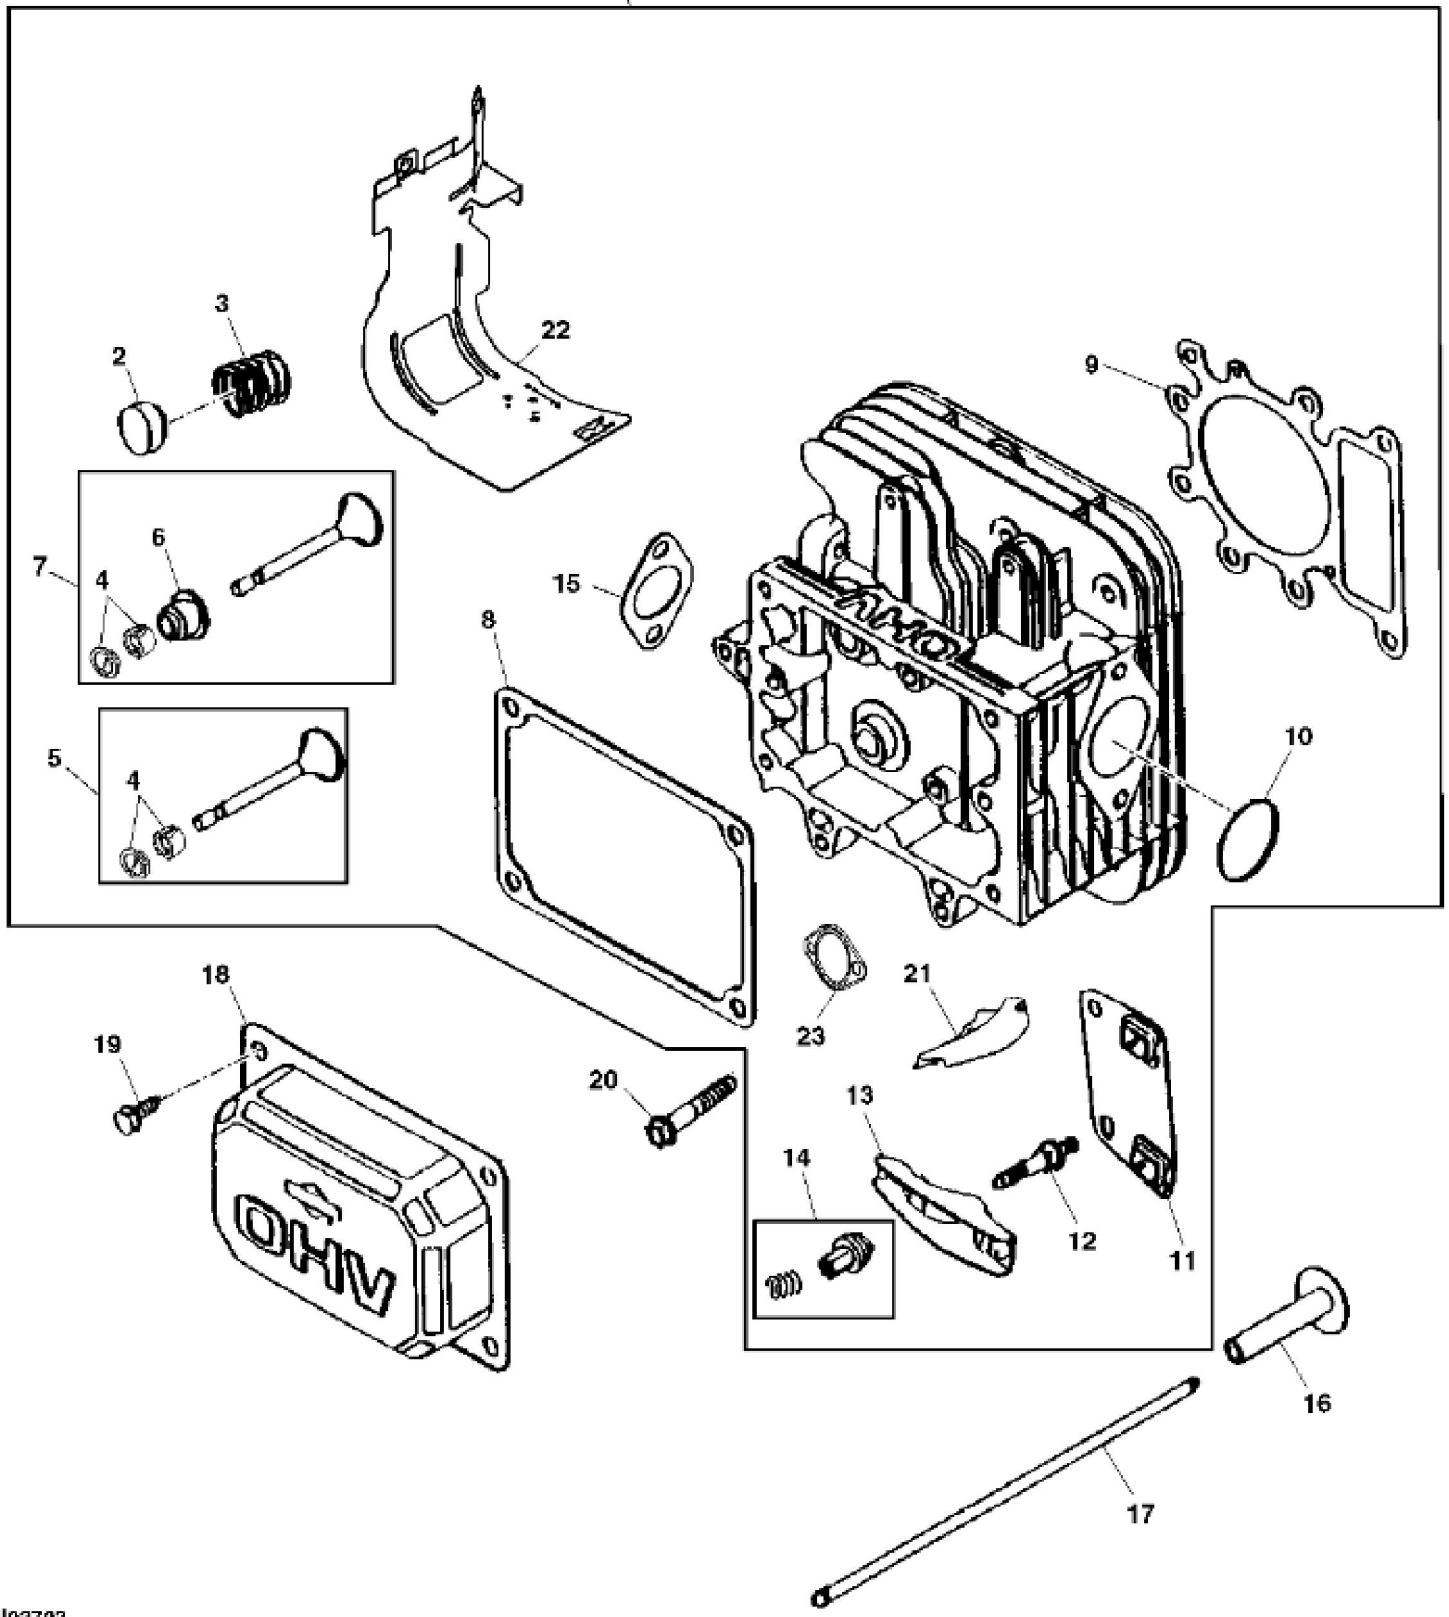

CRANKSHAFT, PISTON AND DIPSTICK

KEY	PART NO.	PART NAME	QTY	REMARKS
1	AM135145	DIPSTICK	1	
2	LG691031	O-RING	1	
3	LG691032	SEAL	1	
4	M152554	DIPSTICK TUBE	1	
5	AM135144	DIPSTICK TUBE	1	
6	MIU11051	SCREW	2	
7	MIA10624	CONNECTING ROD	1	
8	MIU11437	PLUG	1	SUB FOR M147515
9	MIU11436	LINK	2	(SUB FOR M152555)
10	M152556	PIN	1	
11	MIA10989	COUNTERWEIGHT	1	(SUB FOR AM132354)
12	MIA11377	CAMSHAFT	1	(SUB FOR MIA10915)
13	LG690564	TAPPET	2	
14	LG691968	OIL SLINGER	1	
15	M147512	GEAR	1	TIMING
16	LG691639	SHAFT KEY	1	
17	MIA11844	CRANKSHAFT	1	(SUB FOR AM132351)
18	LG222698S	SHAFT KEY	1	FLYWHEEL
19	M152553	LOCK	2	
20	MIA10691	PISTON RING KIT	1	
20	MIU11639	PISTON RING KIT	1	.50 MM (.020") OS, (SUB FOR MIA10692)
21	MIA11421	PISTON	1	(SUB FOR MIA10844 OR MIA10981 OR MIA10690)
21	MIA11430	PISTON	1	.50 MM (.020") OS, (SUB FOR MIA10858)
22	AM132347	PISTON PIN	1	

1