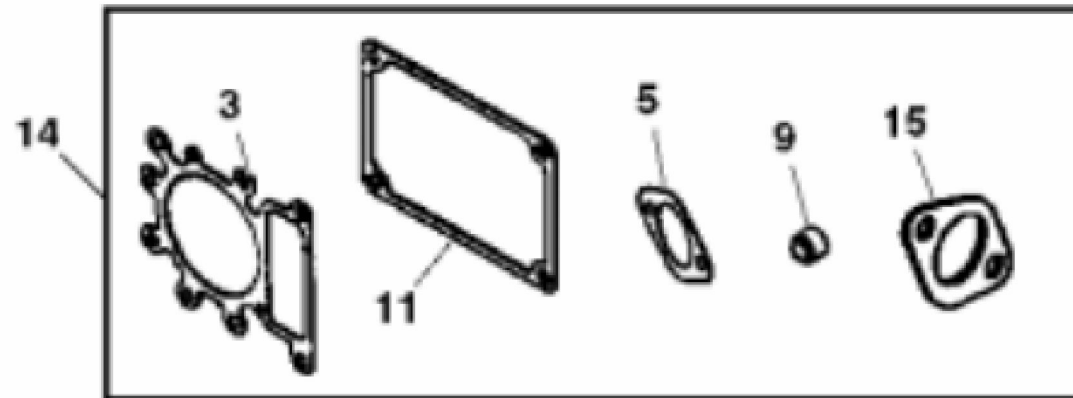

CYLINDER HEAD

KEY	PART NO.	PART NAME	QTY	REMARKS
1	MIA11468	CYLINDER HEAD	1	(SUB FOR AM132972 OR LG690188 OR MIA11079)
2	LG691843	CAP	2	
3	LG691279	SPRING	2	
4	LG499586	RETAINER	1	(SUB FOR LG691752 OR M144618)
5	MIA11214	EXHAUST VALVE	1	(SUB FOR MIA10688 OR AM134724 OR AM133877 OR AM132546 OR LG495856)
6	LG690968	SEAL	1	
7	MIA10689	INTAKE VALVE	1	(SUB FOR LG495857 OR M149939)
8	LG272475S	GASKET	1	ROCKER COVER
9	MIU11490	ENGINE CYLINDER HEAD GASKET	1	(SUB FOR M150400 OR LG692410)
10	LG692138	O-RING	1	
11	LG690822	GUIDE	1	
12	LG691095	STUD	2	
13	LG691751	ROCKER ARM	2	
14	LG691986	ADJUSTER	2	
15	M144311	GASKET	1	INTAKE
16	LG690564	TAPPET	2	
17	LG692003	PUSH ROD	1	INTAKE
17	LG692011	PUSH ROD	1	EXHAUST
18	MIU12708	COVER	1	(INCLUDES LG272475S) (SUB FOR LG225521 OR LG692492 OR MIU11055)
19	37H73	SCREW	4	
20	LG690360	BOLT	8	
21	M152565	GUARD	1	FLYWHEEL, (USE WITH MIA11079)
22	MIU11713	SHIELD	1	CYLINDER
23	LG692236	GASKET	1	EXHAUST