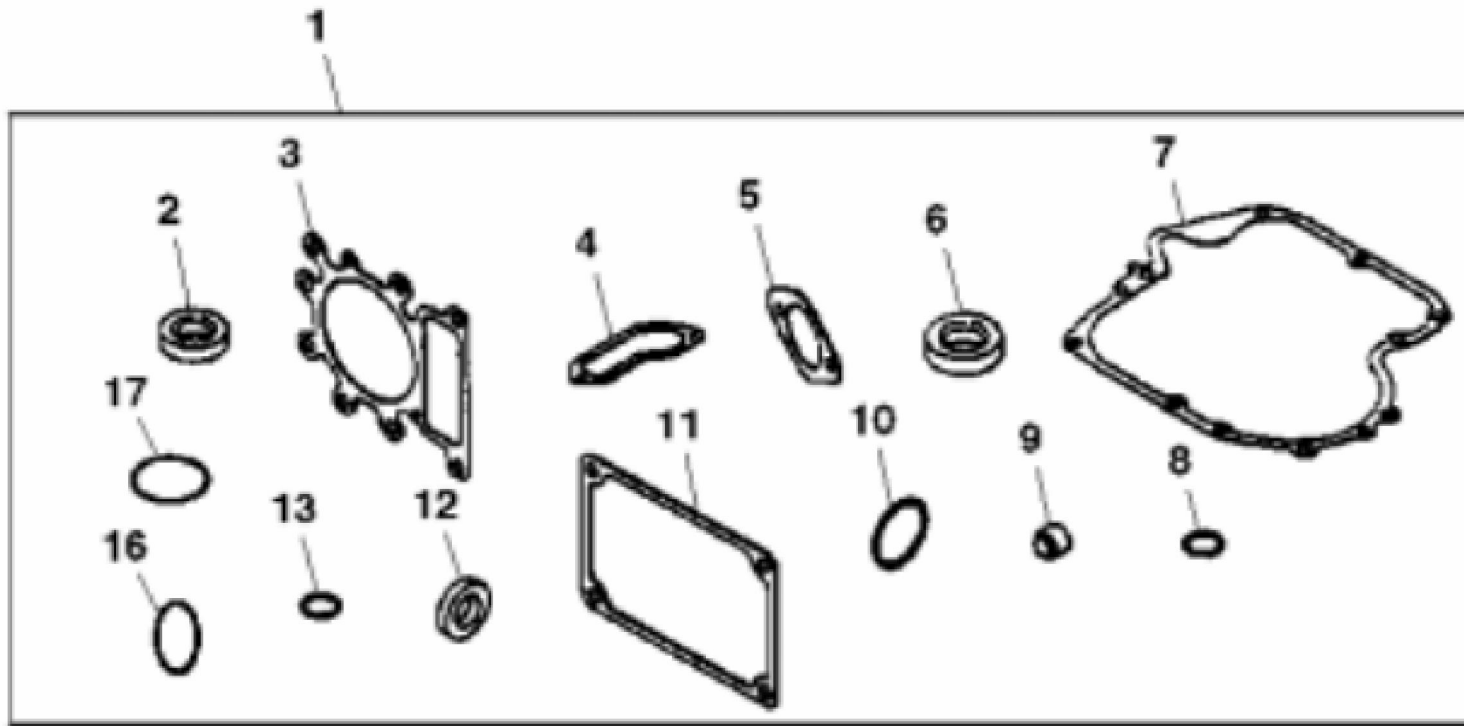

CYLINDER HEAD

KEY	PART NO.	PART NAME	QTY	REMARKS
1	MIA11468	CYLINDER HEAD	1	(SUB FOR AM132972 OR LG690188 OR MIA11079)
2	LG691843	CAP	2	
3	LG691279	SPRING	2	
4	LG499586	RETAINER	1	(SUB FOR LG691752 OR M144618)
5	MIA11214	EXHAUST VALVE	1	(SUB FOR MIA10688 OR AM134724 OR AM133877 OR AM132546 OR LG495856)
6	LG690968	SEAL	1	
7	MIA10689	INTAKE VALVE	1	(SUB FOR LG495857 OR M149939)
8	LG272475S	GASKET	1	ROCKER COVER
9	MIU11490	ENGINE CYLINDER HEAD GASKET	1	(SUB FOR M150400 OR LG692410)
10	LG692138	O-RING	1	
11	LG690822	GUIDE	1	
12	LG691095	STUD	2	
13	LG691751	ROCKER ARM	2	
14	LG691986	ADJUSTER	2	
15	M144311	GASKET	1	INTAKE
16	LG690564	TAPPET	2	
17	LG692003	PUSH ROD	1	INTAKE
17	LG692011	PUSH ROD	1	EXHAUST
18	MIU12708	COVER	1	(INCLUDES LG272475S) (SUB FOR LG225521 OR LG692492 OR MIU11055)
19	37H73	SCREW	4	
20	LG690360	BOLT	8	
21	M152565	GUARD	1	FLYWHEEL, (USE WITH MIA11079)
22	MIU11713	SHIELD	1	CYLINDER
23	LG692236	GASKET	1	EXHAUST