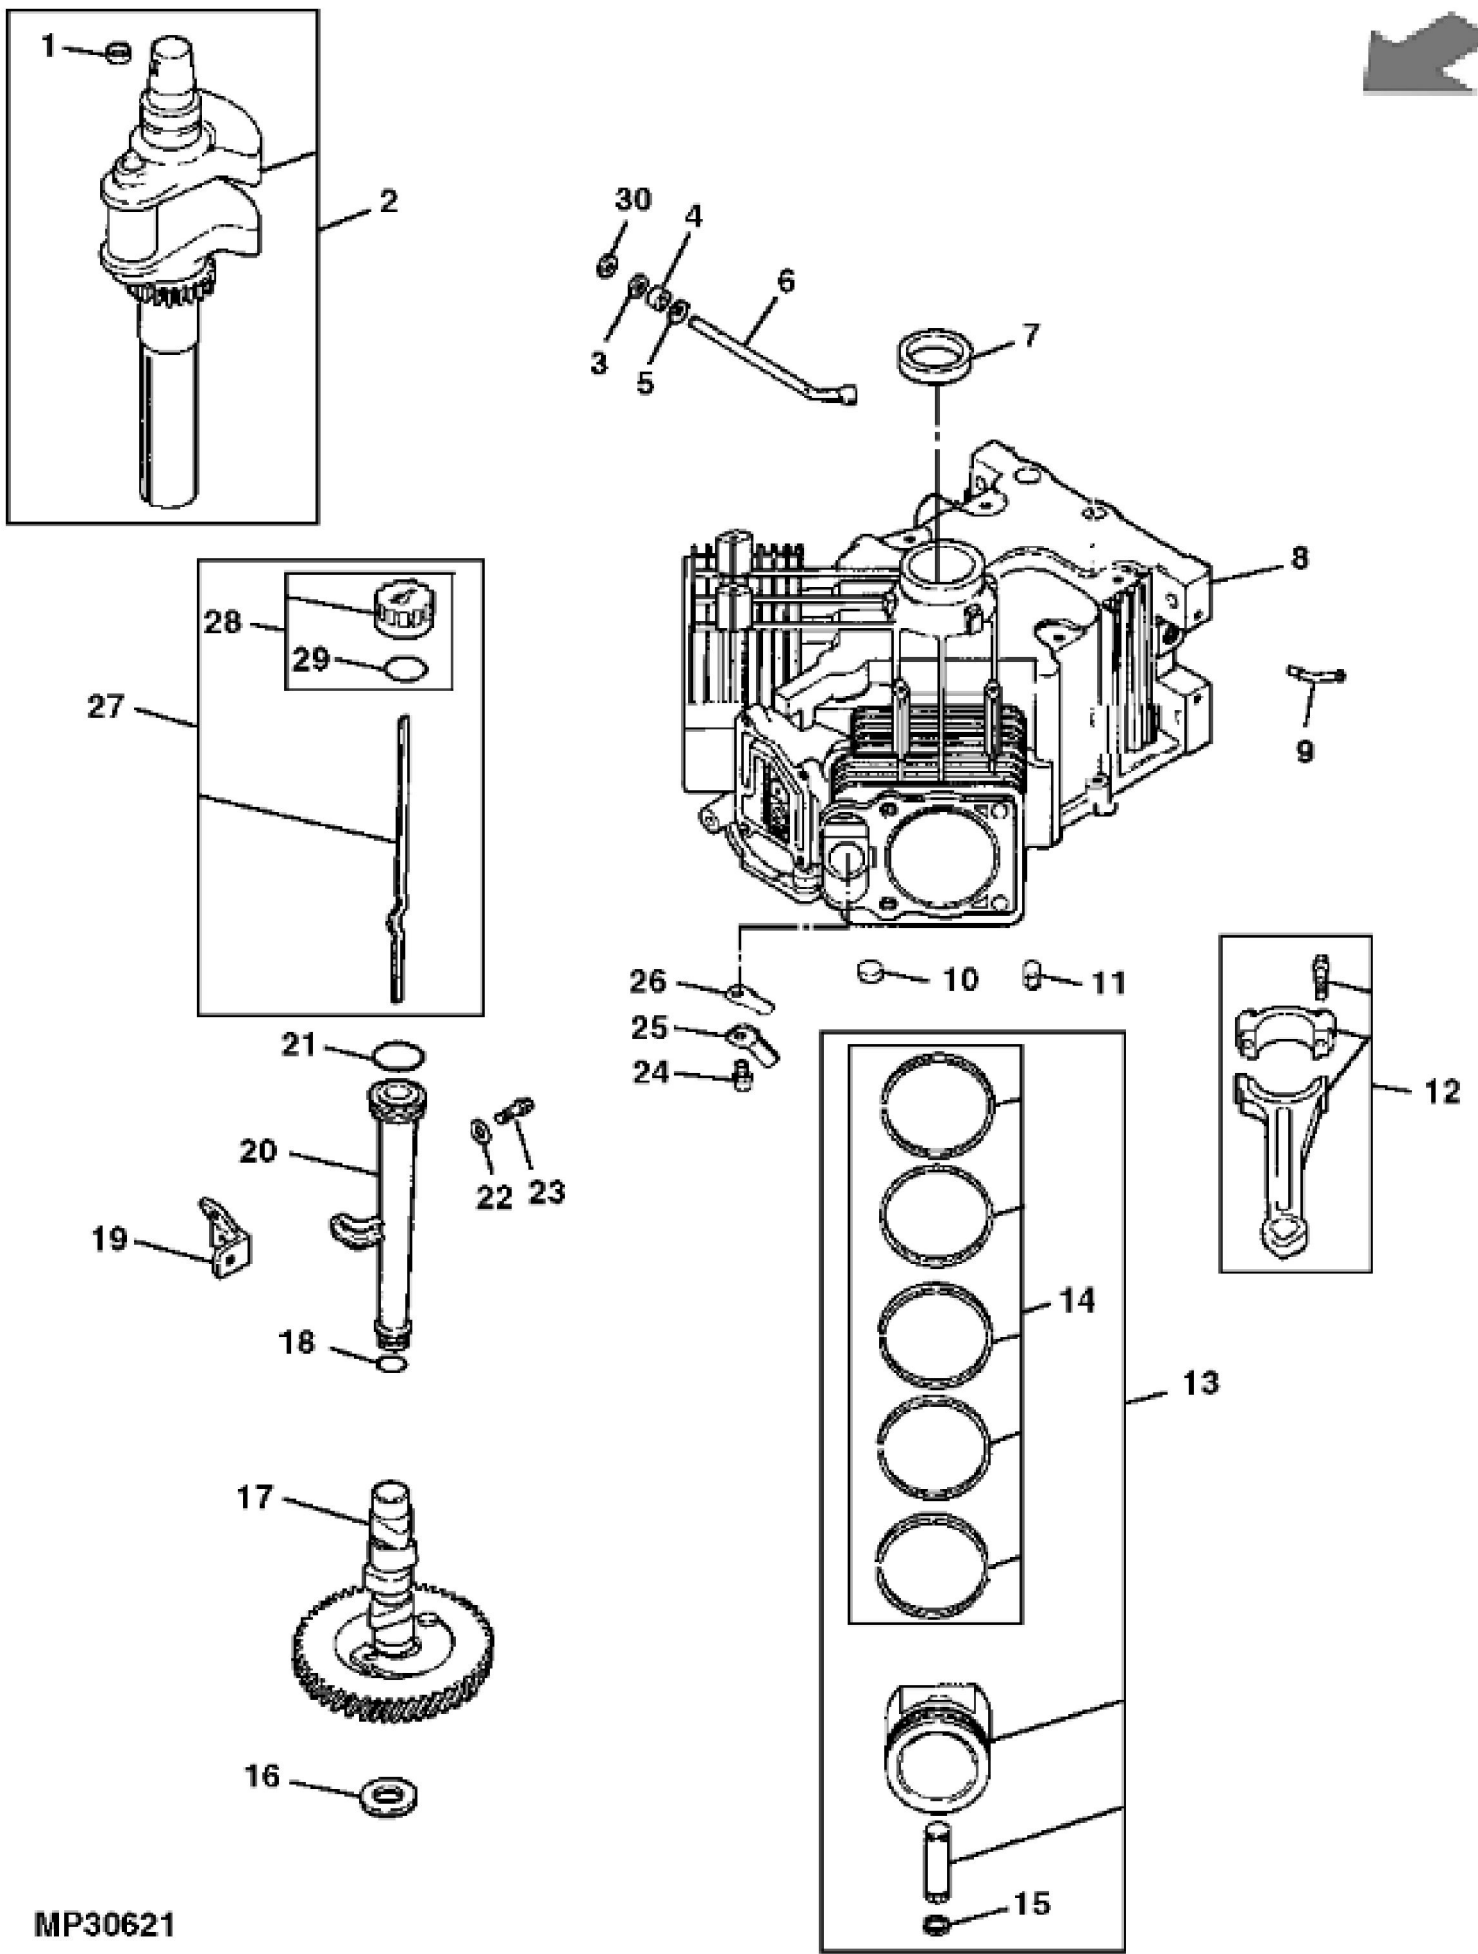

MP30621

KEY	PART NO.	PART NAME	QTY	REMARKS
1	M76215	PLUG	1	
2	MIA11970	CRANKSHAFT	1	(SUB FOR AM128620)
3	M143936	WASHER	1	
4	M143970	SEAL	1	
5	M143939	WASHER	1	
6	M148328	SHAFT	1	GOVERNOR CROSS
7	MIU11539	SEAL	1	(SUB FOR M132338)
8	AM130725	CYLINDER BLOCK	1	
9	M134898	FITTING	1	
10	.....	PLUG	1	
11	MIU11251	DOWEL PIN	4	(SUB FOR M144516)
12	MIU12971	CONNECTING ROD	2	NLA; ORDER MIU13923; STD; SUB FOR M134452 OR MIU11256
12	MIU13923	CONNECTING ROD	2	
12	MIA11130	CONNECTING ROD	2	.25 MM (.010") US, (SUB FOR M134453 OR MIA10907)
13	MIA11859	PISTON KIT	2	(STD) (SUB FOR AM129625 OR MIA10998)
13	AM129626	PISTON REPLACEMENT KIT	2	.50 MM (.020") OS
14	MIA11220	PISTON RING KIT	1	(STD) (SUB FOR AM129627)
14	AM129628	PISTON RING KIT	1	.50 MM (.020") OS
15	M132341	RETAINER	2	
16	M118585	SHIM	AR	RED
16	M118584	SHIM	AR	BLACK
16	M93955	SOLID SHIM	AR	WHITE
16	M97015	SOLID SHIM	AR	BLUE
16	M96817	SOLID SHIM	AR	YELLOW
16	M96818	SOLID SHIM	AR	GREEN
16	M96819	SOLID SHIM	AR	GRAY
17	M137492	CAMSHAFT	1	
18	M92193	O-RING	1	
19	M134901	BRACKET	1	
20	MIU11957	TUBE	1	(SUB FOR M92192)
21	M92194	O-RING	1	
22	24M7087	WASHER	1	5.500 X 10 X 1 mm
23	19M7373	CAP SCREW	1	M5 X 20
24	M93483	SCREW	2	