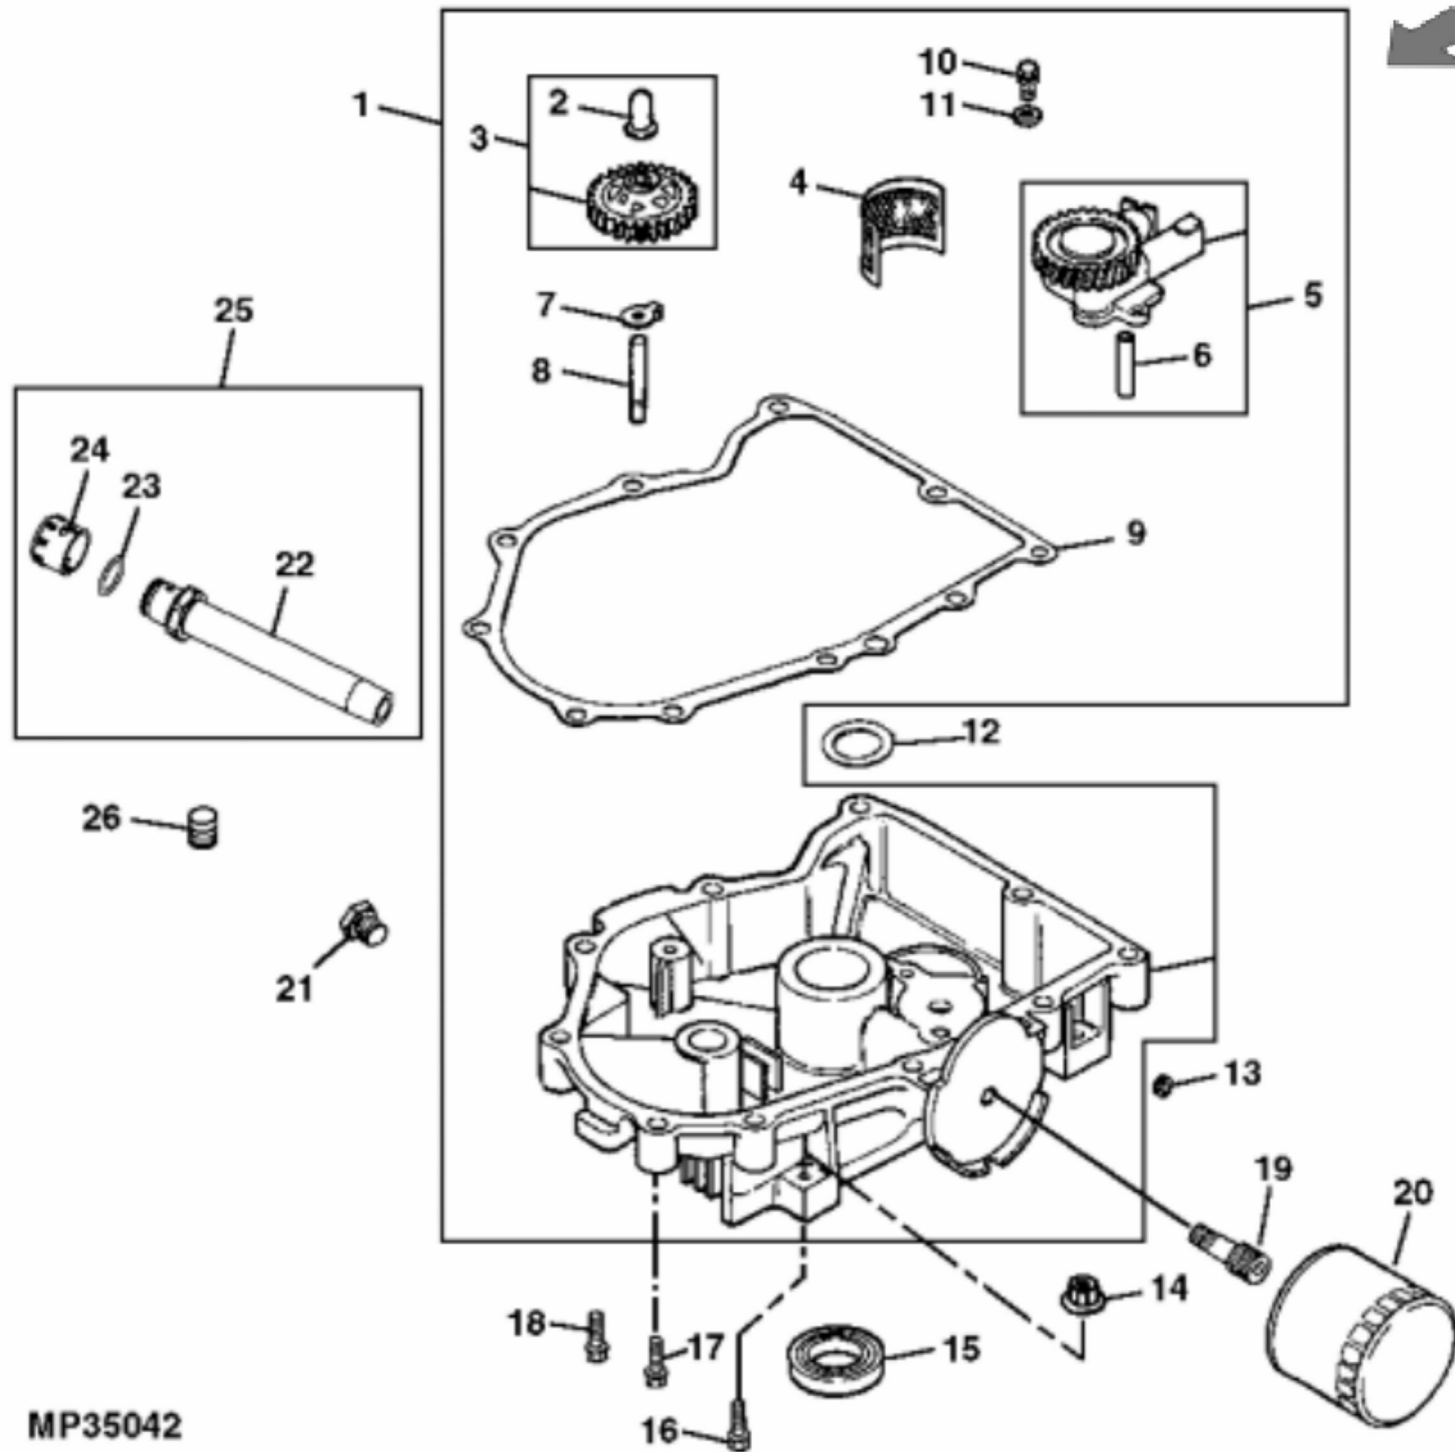

KEY	PART NO.	PART NAME	QTY	REMARKS	
31	MIU12950	SCREW	2	USE WITH MIA12725	
32	M134913	BRACKET	1		
33	M134914	SPACER	1		
34	AM126265	KIT	1	NLA; ORDER MIA12725; Breather Separator	
34	MIA12725	SEPARATOR KIT	1		
35	15H558	PIPE PLUG	1	1/8"	
..	AM125389	VALVE TRAIN KIT	1	VALVE TRAIN (INCLUDES PARTS MARKED (A))	

MP30621

KEY	PART NO.	PART NAME	QTY	REMARKS
1	M76215	PLUG	1	
2	MIA11970	CRANKSHAFT	1	(SUB FOR AM128620)
3	M143936	WASHER	1	
4	M143970	SEAL	1	
5	M143939	WASHER	1	
6	M148328	SHAFT	1	GOVERNOR CROSS
7	MIU11539	SEAL	1	(SUB FOR M132338)
8	AM130725	CYLINDER BLOCK	1	
9	M134898	FITTING	1	
10	.....	PLUG	1	
11	MIU11251	DOWEL PIN	4	(SUB FOR M144516)
12	MIU12971	CONNECTING ROD	2	NLA; ORDER MIU13923; STD; SUB FOR M134452 OR MIU11256
12	MIU13923	CONNECTING ROD	2	
12	MIA11130	CONNECTING ROD	2	.25 MM (.010") US, (SUB FOR M134453 OR MIA10907)
13	MIA11859	PISTON KIT	2	(STD) (SUB FOR AM129625 OR MIA10998)
13	AM129626	PISTON REPLACEMENT KIT	2	.50 MM (.020") OS
14	MIA11220	PISTON RING KIT	1	(STD) (SUB FOR AM129627)
14	AM129628	PISTON RING KIT	1	.50 MM (.020") OS
15	M132341	RETAINER	2	
16	M118585	SHIM	AR	RED
16	M118584	SHIM	AR	BLACK
16	M93955	SOLID SHIM	AR	WHITE
16	M97015	SOLID SHIM	AR	BLUE
16	M96817	SOLID SHIM	AR	YELLOW
16	M96818	SOLID SHIM	AR	GREEN
16	M96819	SOLID SHIM	AR	GRAY
17	M137492	CAMSHAFT	1	
18	M92193	O-RING	1	
19	M134901	BRACKET	1	
20	MIU11957	TUBE	1	(SUB FOR M92192)
21	M92194	O-RING	1	
22	24M7087	WASHER	1	5.500 X 10 X 1 mm
23	19M7373	CAP SCREW	1	M5 X 20
24	M93483	SCREW	2	

**Thank you so much for reading**

KEY	PART NO.	PART NAME	QTY	REMARKS	
25	M134899	RETAINER	2		
26	M134900	BREATHER	2		
27	AM126257	DIPSTICK	1		
28	AM124450	FILLER CAP	1		
29	M148124	O-RING	1	(SUB FOR M92195)	
30	M143941	SNAP RING	1		
..	AM132834	ENGINE	1	(MARKED CV23S-75569) (SUB AM132251)	
..	AM132251	SHORT BLOCK ASSEMBLY	1		
..	AM117019	GEAR KIT	1	NLA; GEAR	