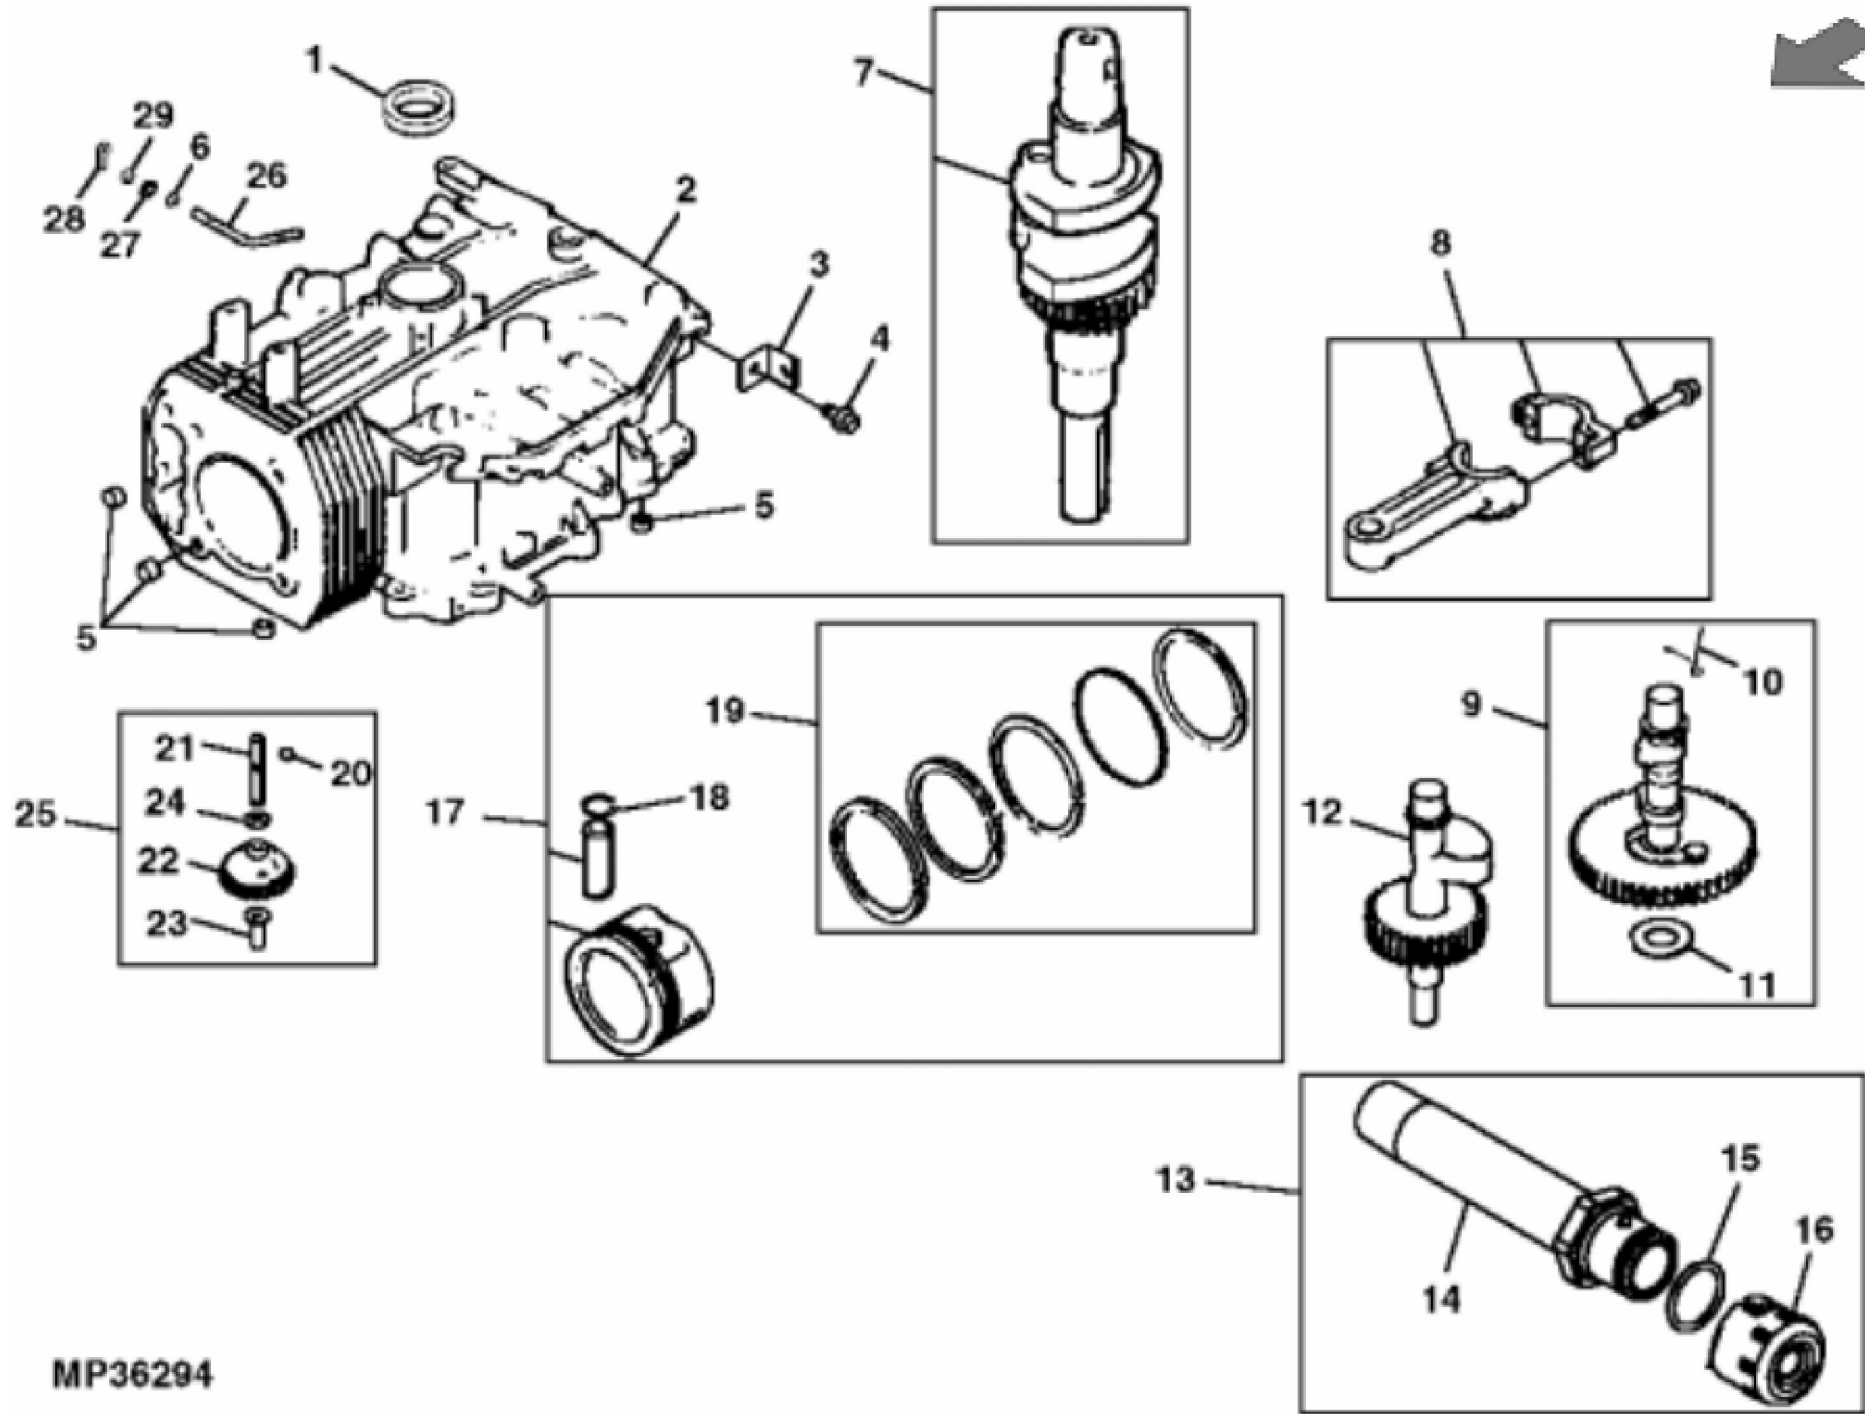

MP36294

KEY	PART NO.	PART NAME	QTY	REMARKS
1	M92074	SEAL	1	
2	.....	CYLINDER BLOCK	1	(ORDER AM131954)
3	M92069	STRAP	1	
4	19M7867	SCREW	1	M8 X 25
5	MIU11251	DOWEL PIN	4	LOCATING, (SUB FOR M144516)
6	M96520	WASHER	1	
7	AM131947	CRANKSHAFT	1	
8	M146620	CONNECTING ROD	1	STD
8	M146621	CONNECTING ROD	1	.25 MM (.010") US
9	AM123079	KIT	1	CAMSHAFT (METAL GEAR)
10	MIU10690	SPRING	1	ACTUATING, (SUB FOR M133017)
11	M93955	SHIM	AR	(.73 MM/ .029"), (WHITE)
11	M97015	SHIM	AR	(75 MM/ .030"), (BLUE)
11	M118585	SHIM	AR	(.81 MM/ .032"), (RED)
11	M96817	SHIM	AR	(.86 MM/ .034"), (YELLOW)
11	M96818	SHIM	AR	(.91 MM/ .036"), (GREEN)
11	M96819	SHIM	AR	(.96 MM/ .038"), (GRAY)
11	M118584	SHIM	AR	(1.02 MM/ .040"), (BLACK)
12	M146619	SHAFT	1	
13	AM131610	DRAIN PLUG	1	OIL DRAIN
14	.....	TUBE	1	
15	T77932	O-RING	1	
16	M144897	CAP	1	
17	AM122461	PISTON REPLACEMENT KIT	1	STD
18	M92077	RETAINER	2	PISTON PIN
19	AM122468	PISTON RING KIT	1	STD
20	M76215	PLUG	1	
21	M92081	SHAFT	1	
22	M92082	GEAR	1	
23	M92083	PIN	1	
24	M93418	WASHER	1	
25	AM117019	GEAR KIT	1	NLA; GEAR
26	AM123070	SHAFT	1	GOVERNOR (INCLUDES M126396)
27	M92079	SEAL	1