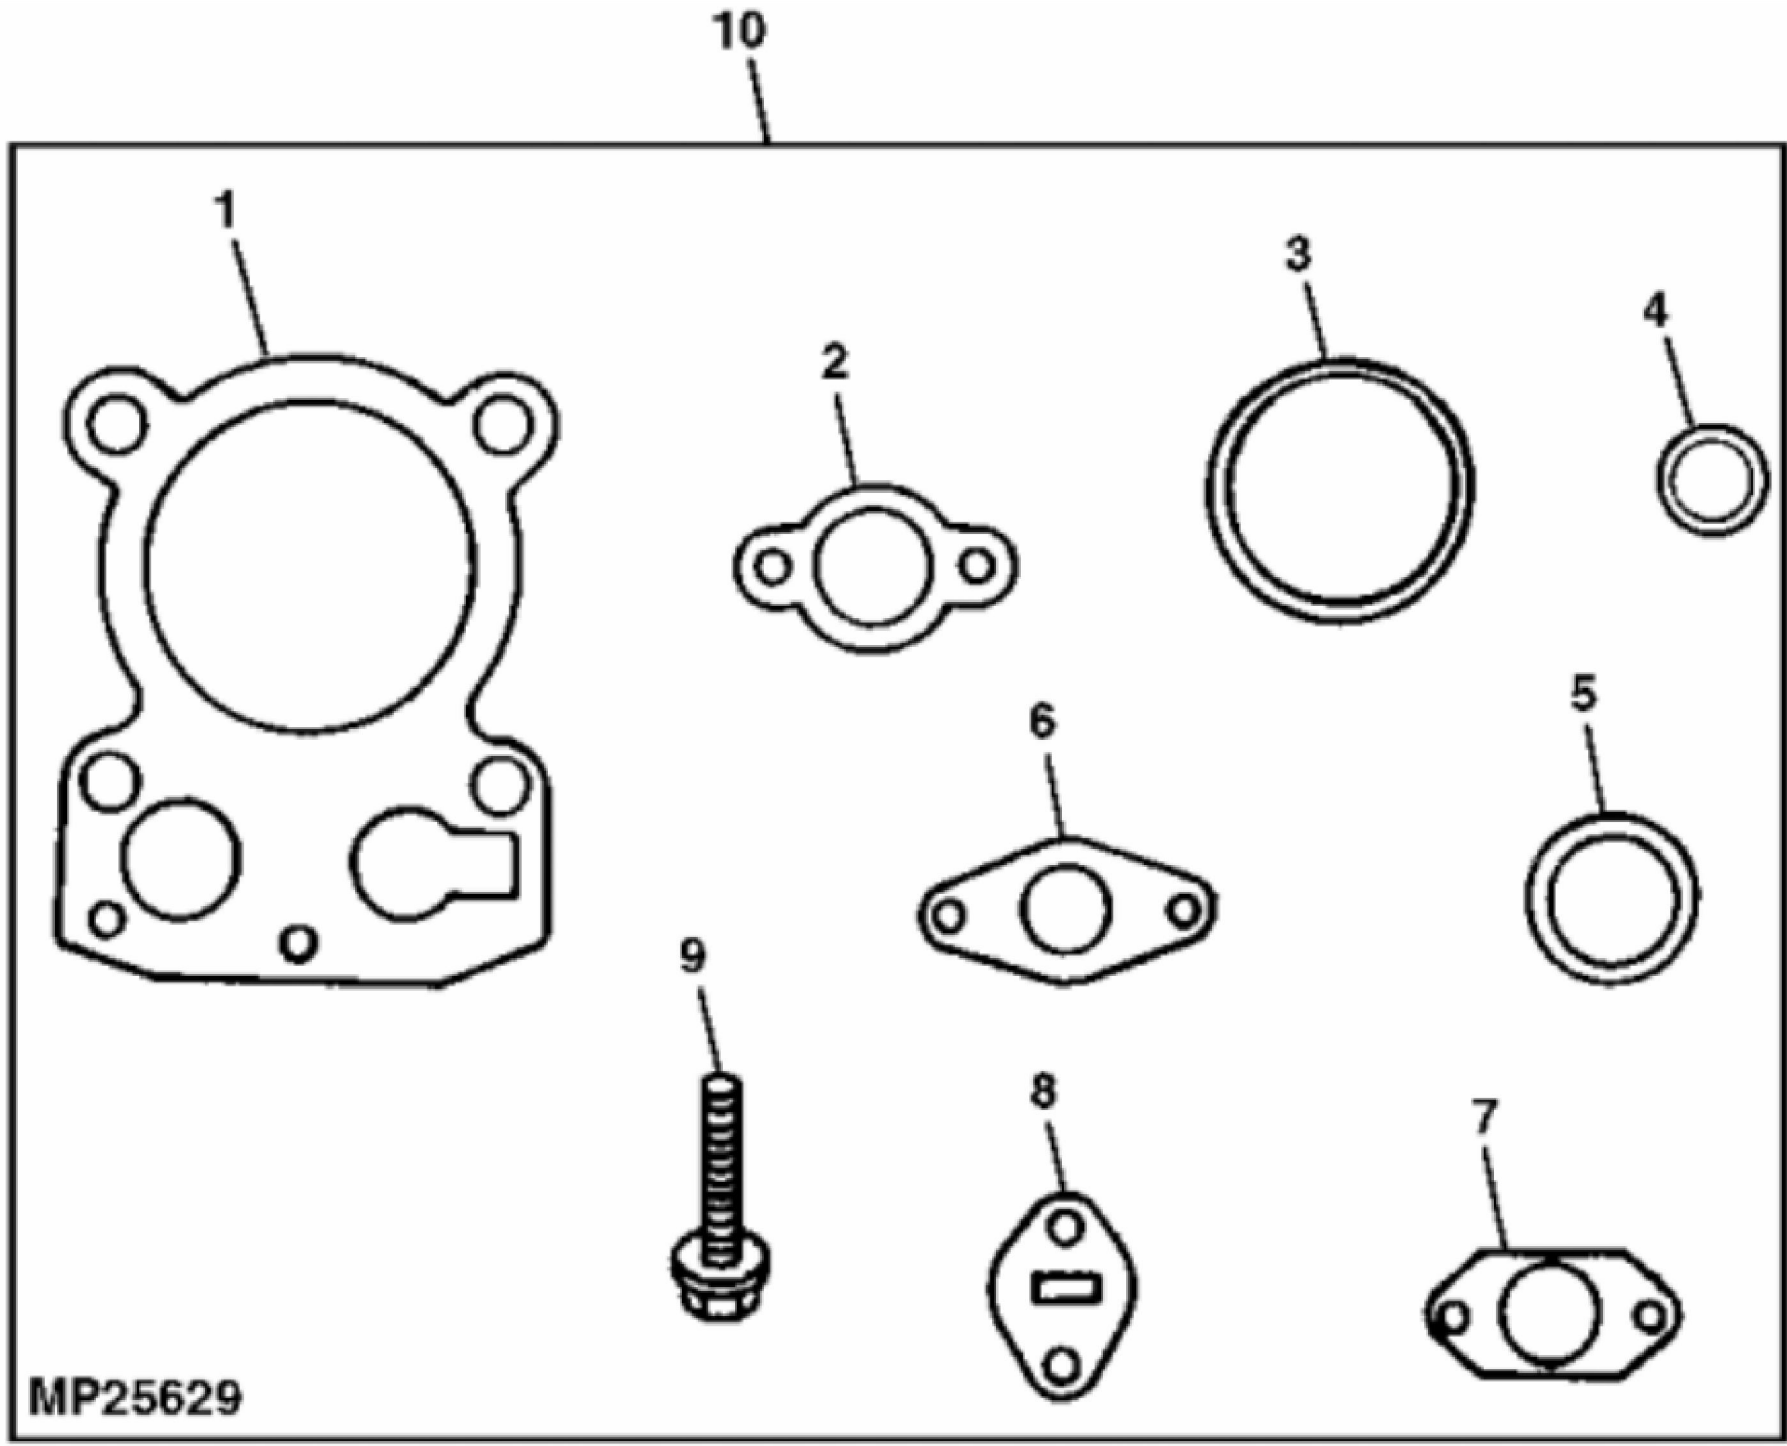

KEY	PART NO.	PART NAME	QTY	REMARKS
1	M92074	SEAL	1	
2	CYLINDER BLOCK	1	(ORDER AM131954)
3	M92069	STRAP	1	
4	19M7867	SCREW	1	M8 X 25
5	MIU11251	DOWEL PIN	4	LOCATING, (SUB FOR M144516)
6	M96520	WASHER	1	
7	AM131947	CRANKSHAFT	1	
8	M146620	CONNECTING ROD	1	STD
8	M146621	CONNECTING ROD	1	.25 MM (.010") US
9	AM123079	KIT	1	CAMSHAFT (METAL GEAR)
10	MIU10690	SPRING	1	ACTUATING, (SUB FOR M133017)
11	M93955	SHIM	AR	(.73 MM/ .029"), (WHITE)
11	M97015	SHIM	AR	(75 MM/ .030"), (BLUE)
11	M118585	SHIM	AR	(.81 MM/ .032"), (RED)
11	M96817	SHIM	AR	(.86 MM/ .034"), (YELLOW)
11	M96818	SHIM	AR	(.91 MM/ .036"), (GREEN)
11	M96819	SHIM	AR	(.96 MM/ .038"), (GRAY)
11	M118584	SHIM	AR	(1.02 MM/ .040"), (BLACK)
12	M146619	SHAFT	1	
13	AM131610	DRAIN PLUG	1	OIL DRAIN
14	TUBE	1	
15	T77932	O-RING	1	
16	M144897	CAP	1	
17	AM122461	PISTON REPLACEMENT KIT	1	STD
18	M92077	RETAINER	2	PISTON PIN
19	AM122468	PISTON RING KIT	1	STD
20	M76215	PLUG	1	
21	M92081	SHAFT	1	
22	M92082	GEAR	1	
23	M92083	PIN	1	
24	M93418	WASHER	1	
25	AM117019	GEAR KIT	1	NLA; GEAR
26	AM123070	SHAFT	1	GOVERNOR (INCLUDES M126396)
27	M92079	SEAL	1	

Thank you so much for reading

KEY	PART NO.	PART NAME	QTY	REMARKS	
28	M126396	QUICK LOCK PIN	1		
29	M93419	WASHER	1		
..	AM131587	ENGINE	1	(MARKED CV490S-27509) (SUB AM131954)	
..	AM131954	SHORT BLOCK ASSEMBLY	1		