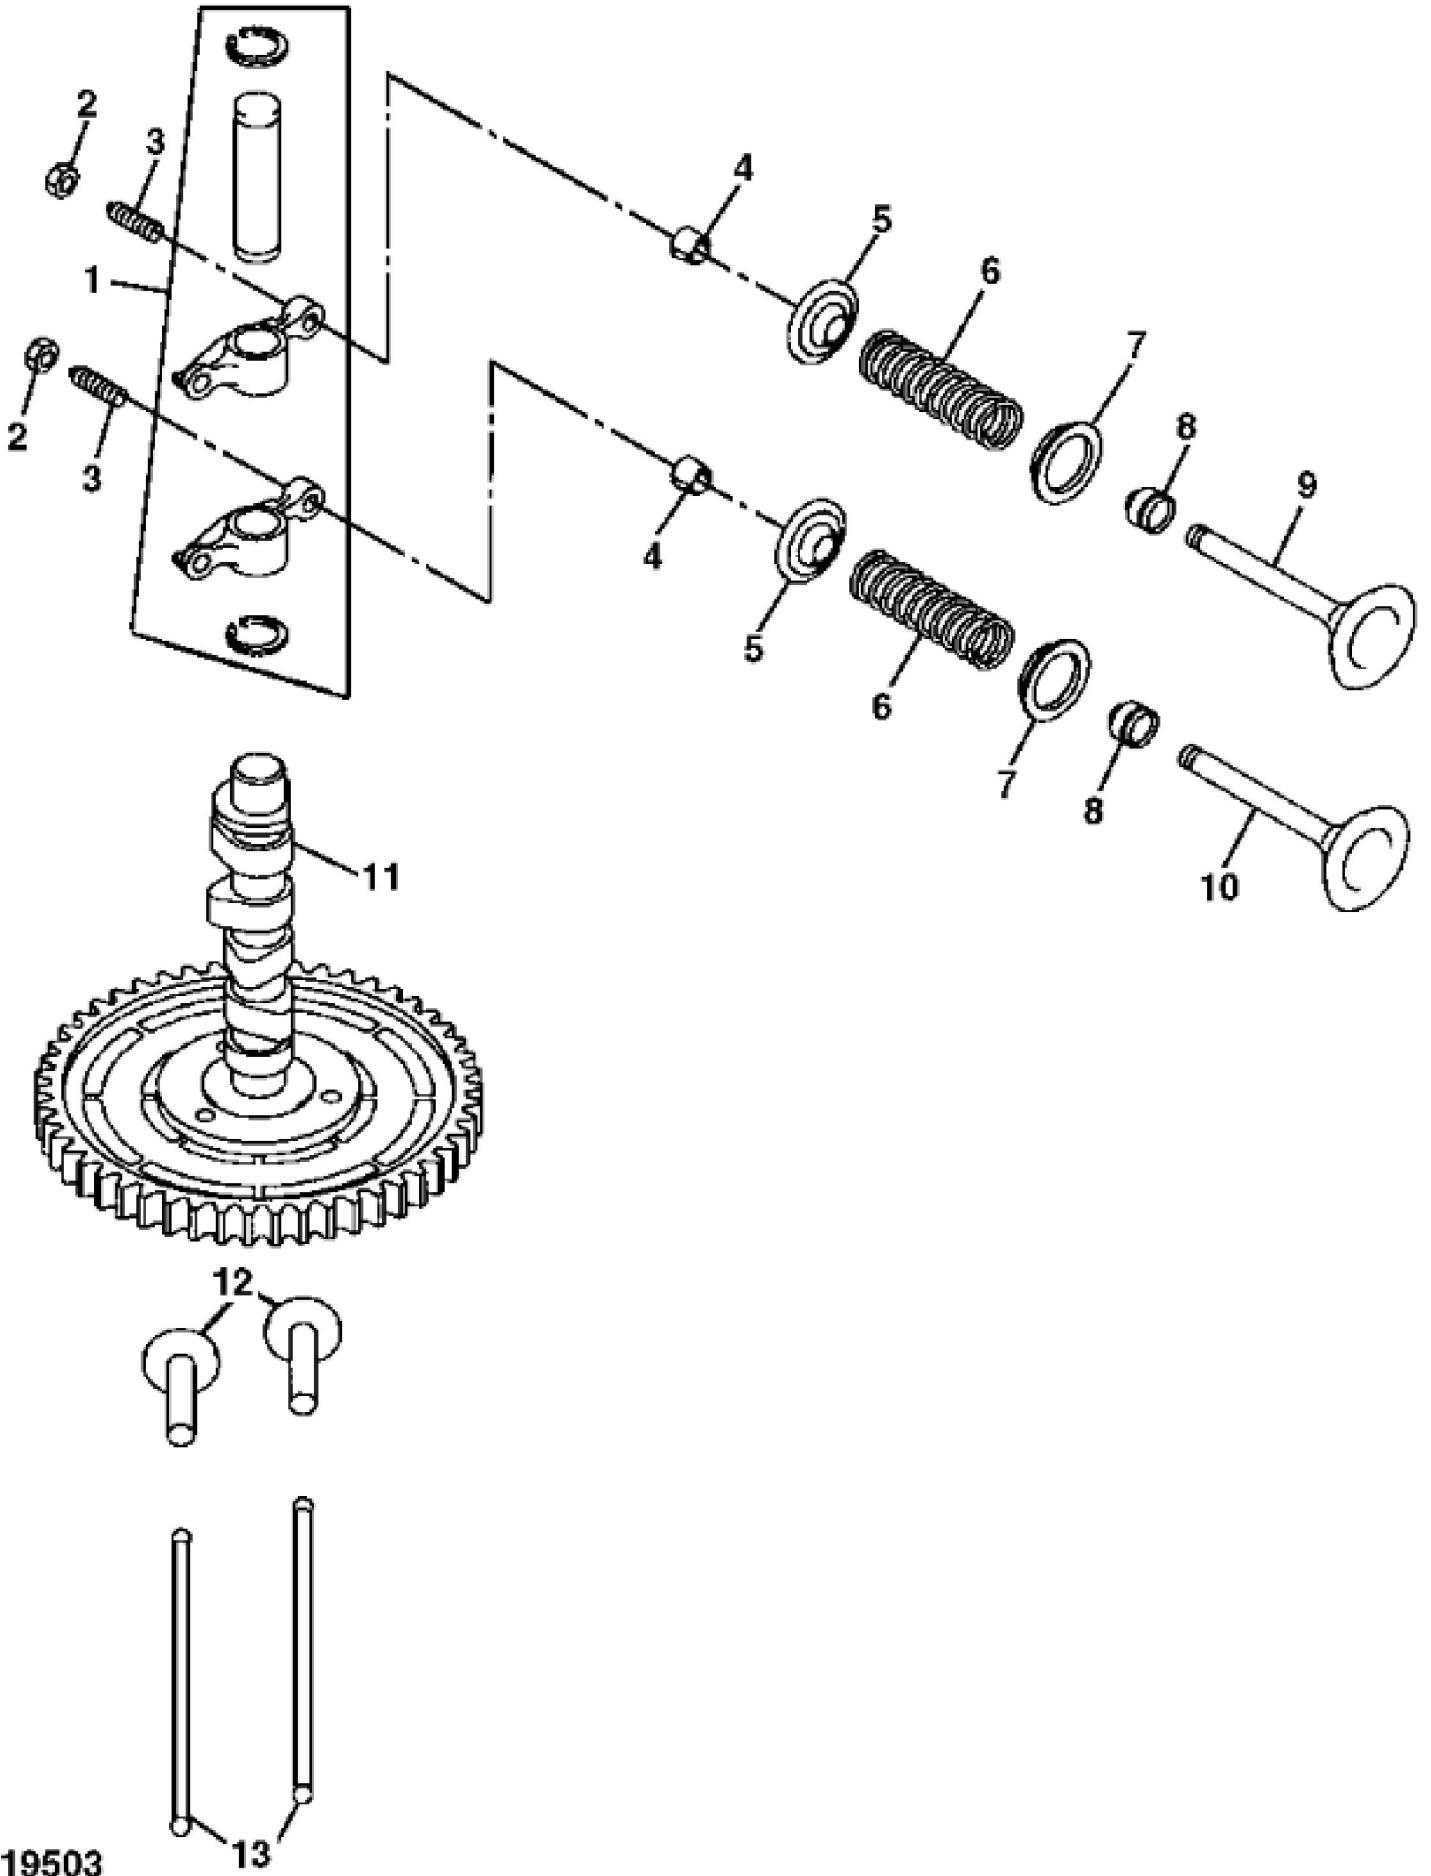

<https://www.ebooklibonline.com>

Hello dear friend!

Thank you very much for reading.

Enter the link into your browser.

The full manual is available for immediate download.

<https://www.ebooklibonline.com>

KEY	PART NO.	PART NAME	QTY	REMARKS	
..	AM128210	SHORT BLOCK ASSEMBLY	1	(FD611V-ES01, FS01)	
..	AM133747	SHORT BLOCK ASSEMBLY	1	(FD611V-AS02, BS02)	
..	AM128198	LABEL KIT	1	ENGINE	

John Deere > Turf And Utility >TRACTOR, LAWN AND GARDEN >GX345 - TRACTOR, LAWN AND GARDEN >GX345 Lawn and Garden Tractor >20 ENGINE AM135052 >ST604226 - PISTON AND CRANKSHAFT

KEY	PART NO.	PART NAME	QTY	REMARKS
1	AM105554	PISTON RING KIT	1	STD
1	AM105562	PISTON RING KIT	2	.50MM (.020") OS
2	M76120	SNAP RING	AR	
3	AM116415	PISTON REPLACEMENT KIT	2	NLA; ORDER AM105554, M76120 AND M96545
3	AM116416	PISTON REPLACEMENT KIT	2	NLA; ORDER AM105562, M76120 AND M76096
4	M76119	PIN	2	
5	UC12440	CRANKSHAFT	1	MARKED FD611V-FS01; SUB FOR AM105564
5	AM133752	CRANKSHAFT	1	(FD611V-AS02, BS02)
6	M76122	DOWEL PIN	1	
7	M76121	GEAR	1	
8	AM105565	CONNECTING ROD	2	STD (FD611V-ES01, FS01) (SUB AM133731)
8	AM106252	CONNECTING ROD	AR	.50MM (.020") US, (FD611V-ES01, FS01) (SUB AM133732)
8	AM133731	CONNECTING ROD	2	STD (FD611V-AS02, BS02)
8	AM133732	CONNECTING ROD	AR	.50MM (.020") US, (FD611V-AS02, BS02)
9	M147310	BOLT	4	SUB FOR PT12040
10	M96545	PISTON	1	
10	M76096	PISTON	2	

Thank you so much for reading

KEY	PART NO.	PART NAME	QTY	REMARKS	
1	AM109389	ARM KIT	2	NLA, SHAFT AND ROCKER	
1	M76086	ROCKER ARM	2	SUB FOR AM109389	
1	M76087	SHAFT	2	SUB FOR AM109389	
1	M76093	CLIP	2	SUB FOR AM109389	
2	M76092	NUT	4		
3	M76091	SCREW	4		
4	M118845	RETAINER	4		
5	M118842	RETAINER	4		
6	M135854	SPRING	4		
7	M76084	RETAINER	4		
8	M76090	SEAL	4		
9	M150551	INTAKE VALVE	2	(SUB FOR M120264)	
10	M120241	EXHAUST VALVE	2		
11	AM127312	CAMSHAFT	1		
12	M76089	TAPPET	4		
13	M76088	PUSH ROD	4		