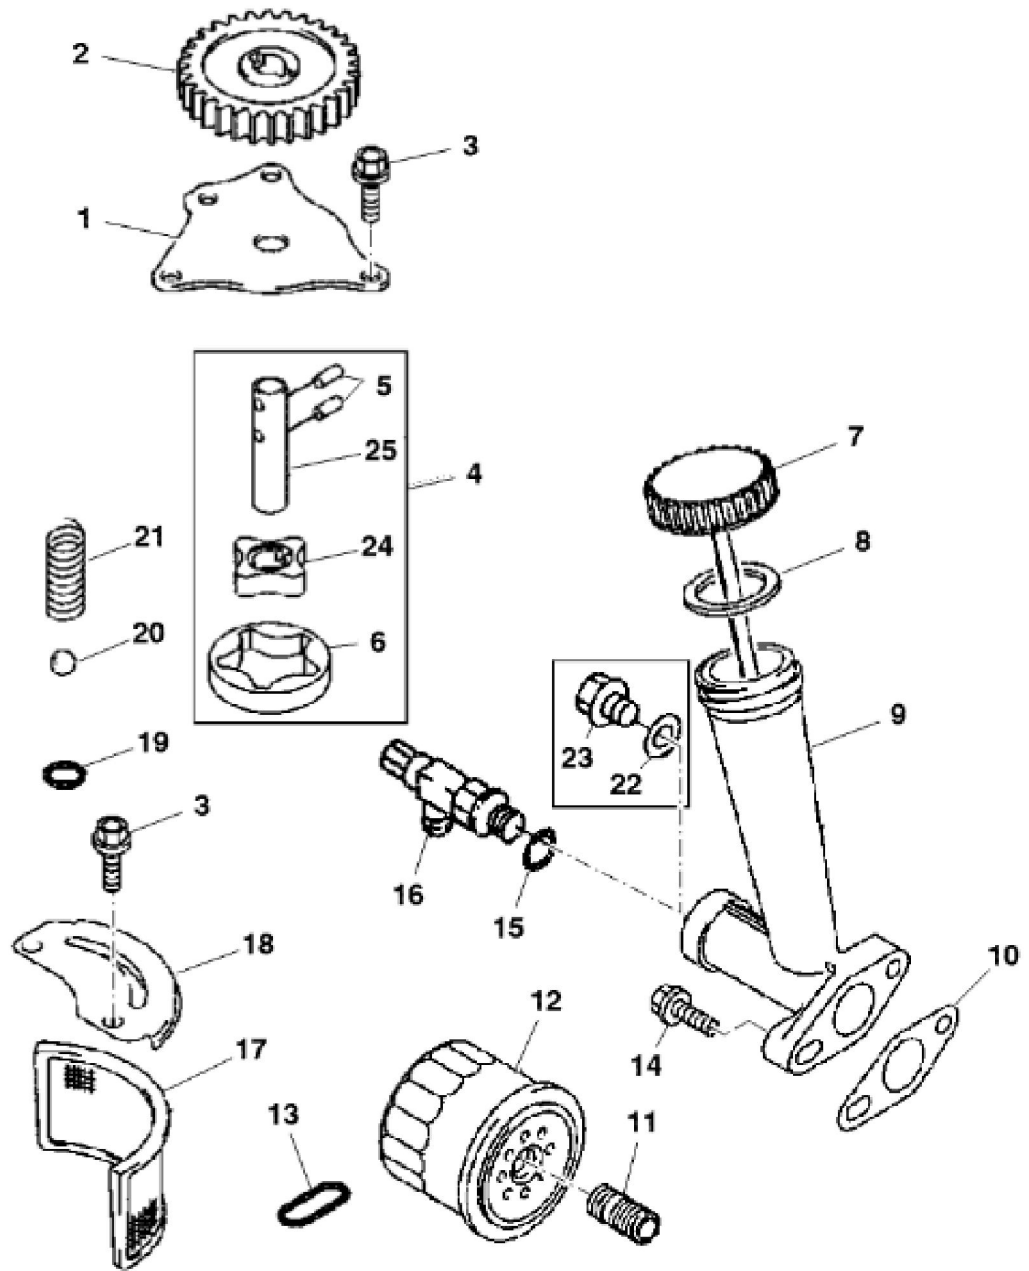

John Deere > Turf And Utility >TRACTOR, LAWN AND GARDEN >GX345 - TRACTOR, LAWN AND GARDEN >GX345 Lawn and Garden Tractor >20 ENGINE AM135052 >ST604226 - PISTON AND CRANKSHAFT

KEY	PART NO.	PART NAME	QTY	REMARKS
1	AM105554	PISTON RING KIT	1	STD
1	AM105562	PISTON RING KIT	2	.50MM (.020") OS
2	M76120	SNAP RING	AR	
3	AM116415	PISTON REPLACEMENT KIT	2	NLA; ORDER AM105554, M76120 AND M96545
3	AM116416	PISTON REPLACEMENT KIT	2	NLA; ORDER AM105562, M76120 AND M76096
4	M76119	PIN	2	
5	UC12440	CRANKSHAFT	1	MARKED FD611V-FS01; SUB FOR AM105564
5	AM133752	CRANKSHAFT	1	(FD611V-AS02, BS02)
6	M76122	DOWEL PIN	1	
7	M76121	GEAR	1	
8	AM105565	CONNECTING ROD	2	STD (FD611V-ES01, FS01) (SUB AM133731)
8	AM106252	CONNECTING ROD	AR	.50MM (.020") US, (FD611V-ES01, FS01) (SUB AM133732)
8	AM133731	CONNECTING ROD	2	STD (FD611V-AS02, BS02)
8	AM133732	CONNECTING ROD	AR	.50MM (.020") US, (FD611V-AS02, BS02)
9	M147310	BOLT	4	SUB FOR PT12040
10	M96545	PISTON	1	
10	M76096	PISTON	2	

Thank you so much for reading

KEY	PART NO.	PART NAME	QTY	REMARKS	
1	AM109389	ARM KIT	2	NLA, SHAFT AND ROCKER	
1	M76086	ROCKER ARM	2	SUB FOR AM109389	
1	M76087	SHAFT	2	SUB FOR AM109389	
1	M76093	CLIP	2	SUB FOR AM109389	
2	M76092	NUT	4		
3	M76091	SCREW	4		
4	M118845	RETAINER	4		
5	M118842	RETAINER	4		
6	M135854	SPRING	4		
7	M76084	RETAINER	4		
8	M76090	SEAL	4		
9	M150551	INTAKE VALVE	2	(SUB FOR M120264)	
10	M120241	EXHAUST VALVE	2		
11	AM127312	CAMSHAFT	1		
12	M76089	TAPPET	4		
13	M76088	PUSH ROD	4		