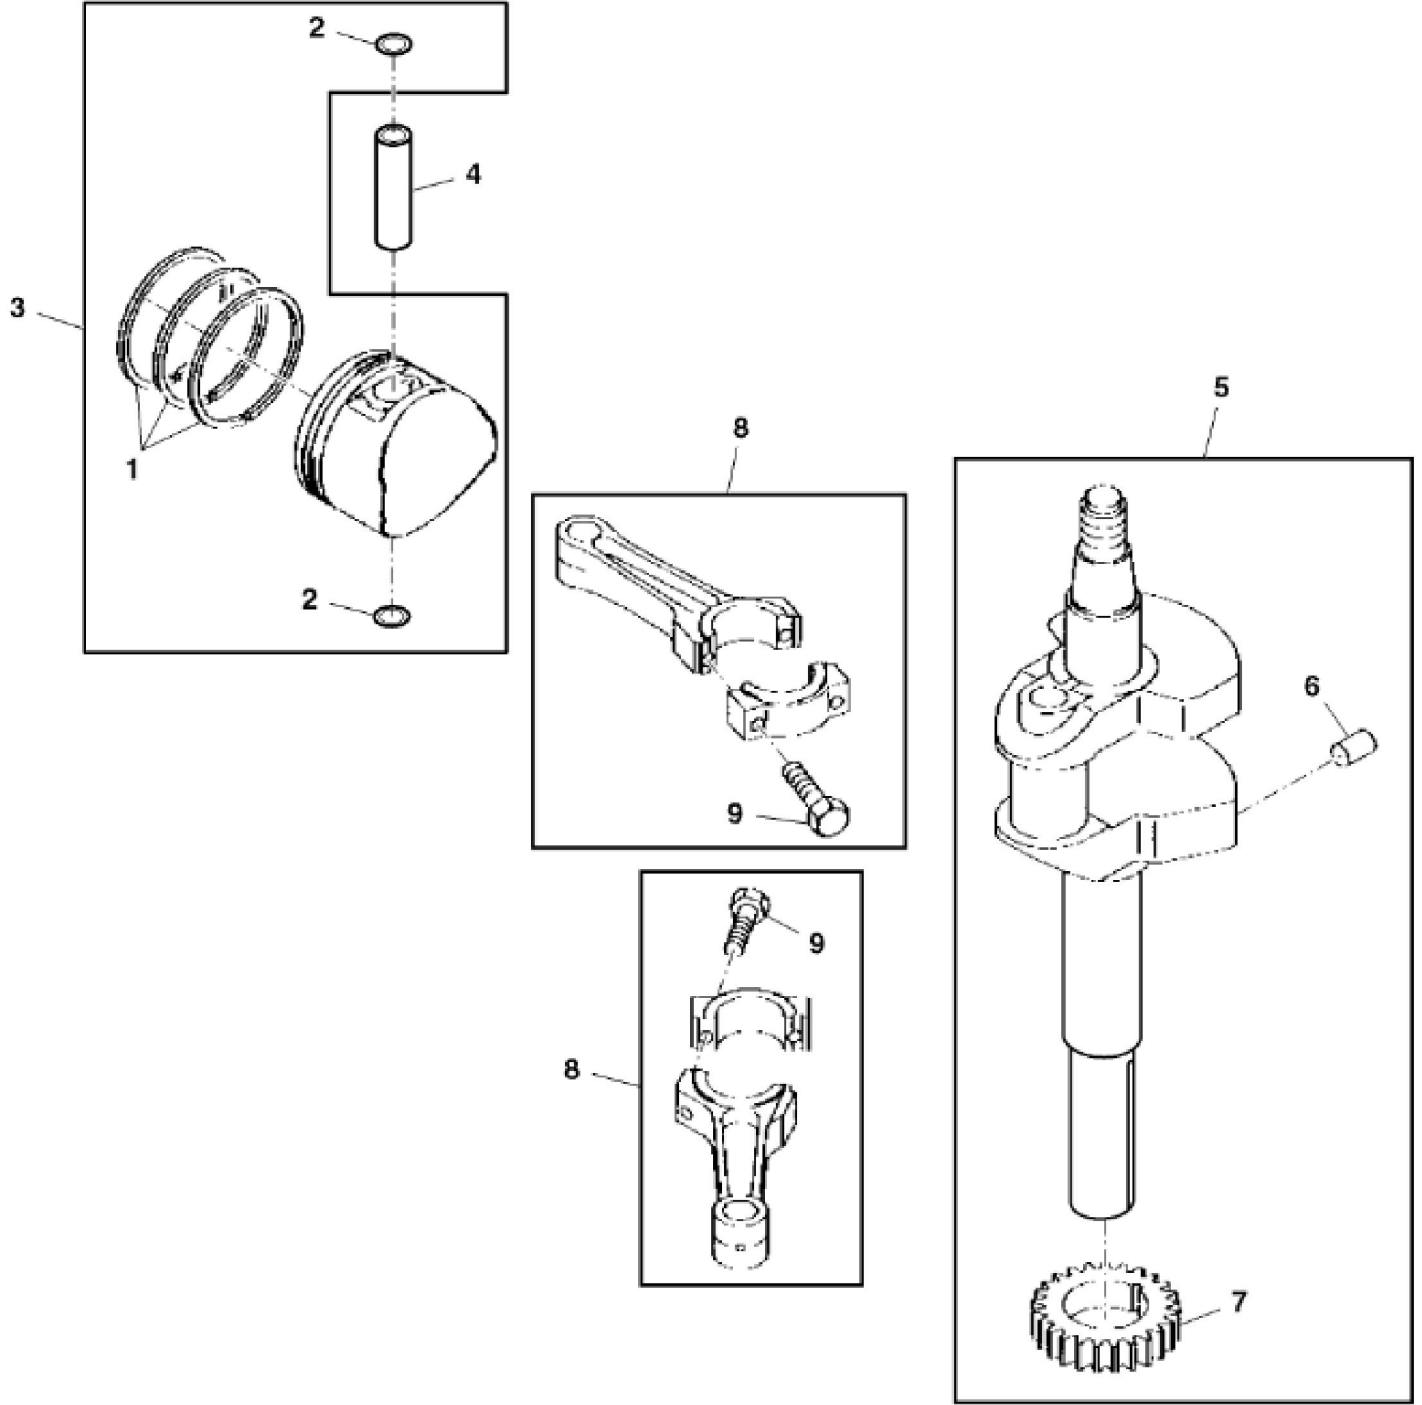

John Deere > Turf And Utility >TRACTOR, LAWN AND GARDEN >GX345 - TRACTOR, LAWN AND GARDEN >GX345 Lawn and Garden Tractor >20 ENGINE AM135052 >ST604226 - PISTON AND CRANKSHAFT

KEY	PART NO.	PART NAME	QTY	REMARKS
1	AM105554	PISTON RING KIT	1	STD
1	AM105562	PISTON RING KIT	2	.50MM (.020") OS
2	M76120	SNAP RING	AR	
3	AM116415	PISTON REPLACEMENT KIT	2	NLA; ORDER AM105554, M76120 AND M96545
3	AM116416	PISTON REPLACEMENT KIT	2	NLA; ORDER AM105562, M76120 AND M76096
4	M76119	PIN	2	
5	UC12440	CRANKSHAFT	1	MARKED FD611V-FS01; SUB FOR AM105564
5	AM133752	CRANKSHAFT	1	(FD611V-AS02, BS02)
6	M76122	DOWEL PIN	1	
7	M76121	GEAR	1	
8	AM105565	CONNECTING ROD	2	STD (FD611V-ES01, FS01) (SUB AM133731)
8	AM106252	CONNECTING ROD	AR	.50MM (.020") US, (FD611V-ES01, FS01) (SUB AM133732)
8	AM133731	CONNECTING ROD	2	STD (FD611V-AS02, BS02)
8	AM133732	CONNECTING ROD	AR	.50MM (.020") US, (FD611V-AS02, BS02)
9	M147310	BOLT	4	SUB FOR PT12040
10	M96545	PISTON	1	
10	M76096	PISTON	2	

Thank you so much for reading

KEY	PART NO.	PART NAME	QTY	REMARKS	
1	AM109389	ARM KIT	2	NLA, SHAFT AND ROCKER	
1	M76086	ROCKER ARM	2	SUB FOR AM109389	
1	M76087	SHAFT	2	SUB FOR AM109389	
1	M76093	CLIP	2	SUB FOR AM109389	
2	M76092	NUT	4		
3	M76091	SCREW	4		
4	M118845	RETAINER	4		
5	M118842	RETAINER	4		
6	M135854	SPRING	4		
7	M76084	RETAINER	4		
8	M76090	SEAL	4		
9	M150551	INTAKE VALVE	2	(SUB FOR M120264)	
10	M120241	EXHAUST VALVE	2		
11	AM127312	CAMSHAFT	1		
12	M76089	TAPPET	4		
13	M76088	PUSH ROD	4		