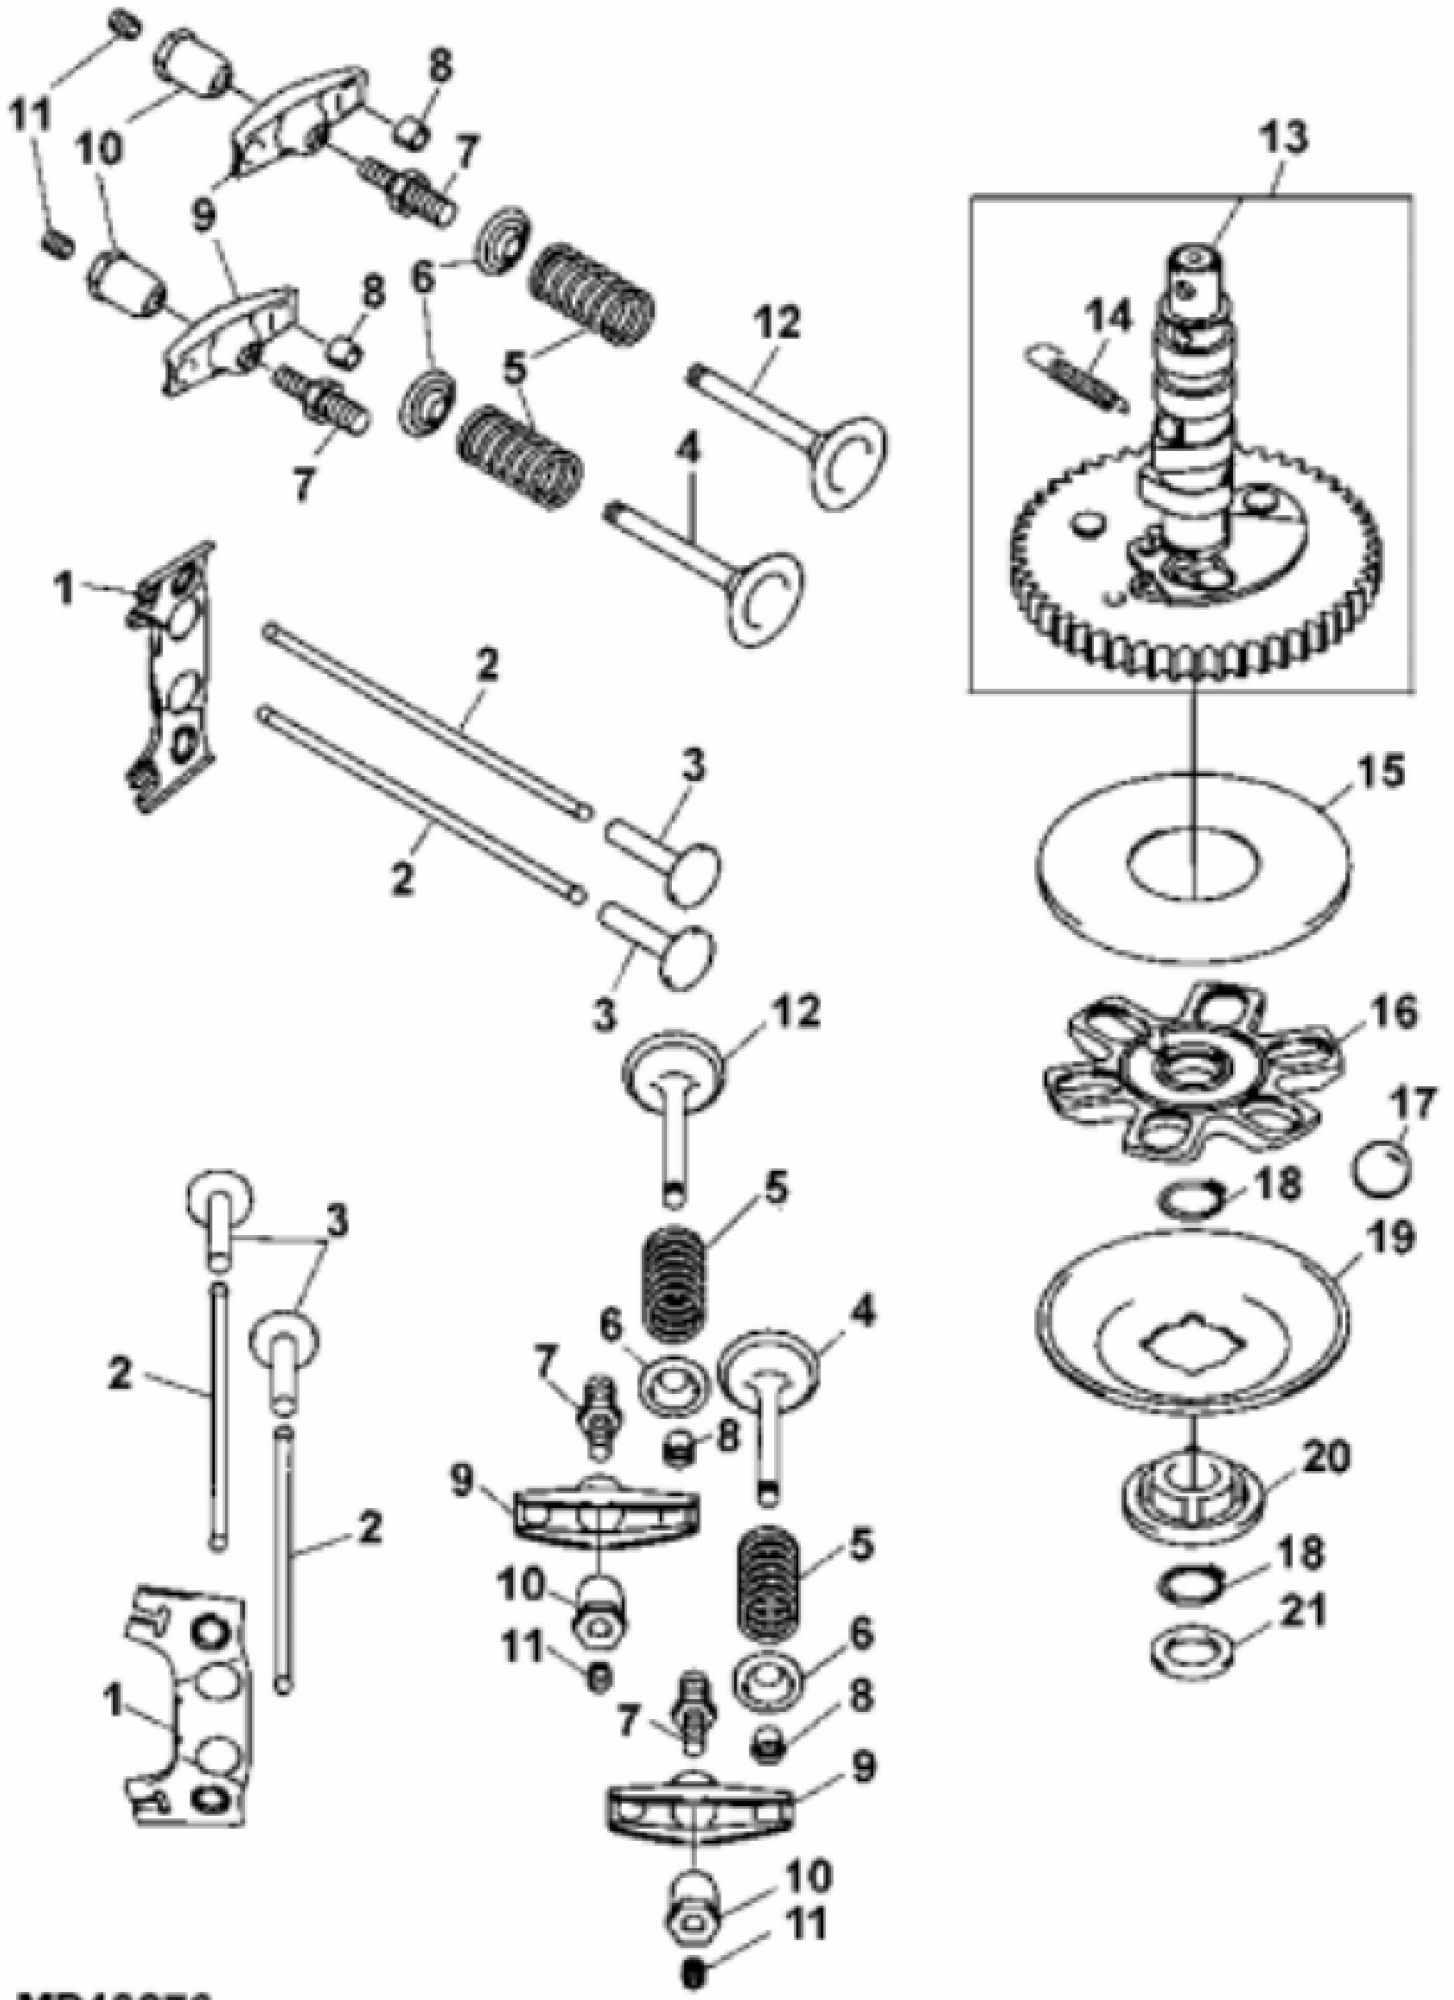

<https://www.ebooklibonline.com>

Hello dear friend!

Thank you very much for reading.

Enter the link into your browser.

The full manual is available for immediate download.

<https://www.ebooklibonline.com>

KEY	PART NO.	PART NAME	QTY	REMARKS	
24	M140223	PLATE	1		
25	M140229	VALVE	1		
26	19M8008	CAP SCREW	3	M8 X 35	
27	19M7378	CAP SCREW	1	M8 X 45	
28	M141350	FILTER ELEMENT	1	ORDER MIA11393	
..	AM131508	GASOLINE ENGINE	1	(FH601V-BS04) (NLA) (ORDER INDIVIDUAL COMPONENTS)	
..	AM132022	GASOLINE ENGINE	1	(FH601V-CS04) (NLA), (ORDER MIA11986)	
..	AM132395	GASOLINE ENGINE	1	(FH601V-BS15) (NLA), (SUB AM135292) (ORDER MIA10964)	
..	AM130594	SHORT BLOCK ASSEMBLY	1	(FH601V-BS04) (NLA), (ORDER AM132505)	
..	AM132505	SHORT BLOCK ASSEMBLY	1	(FH601V-CS04) (NLA) (SUB COMPONENTS)	
..	MIA10990	SHORT BLOCK ASSEMBLY	1	(SUB FOR MIA10991 OR AM132506)	
..	MIA11393	COVER KIT	1	INCLUDES PARTS MARKED (A)	
..	MIA11986	SHORT BLOCK ASSEMBLY	1		

MP19275

KEY	PART NO.	PART NAME	QTY	REMARKS	
1	AM128738	PISTON RING KIT	2	STD	
1	AM132069	PISTON RING KIT	2	.50 MM (.020"), OS, (FH601V-CS04, BS15)	
2	M138398	SNAP RING	4	(SUB FOR M140233)	
3	M138397	PISTON PIN	2		
4	M143319	PISTON	2	STD	
4	M146875	PISTON	2	.50 MM (.020"), OS, (FH601V-CS04, BS15)	
5	AM128740	CONNECTING ROD	2	(FH601V-BS04)	
5	MIA10804	CONNECTING ROD	2	(FH601V-CS04, BS15), (SUB FOR AM132025)	
6	M147310	BOLT	2	MARKED FH601V-BS04; SUB FOR PT12040	
6	M146763	BOLT	2	(FH601V-CS04, BS15)	
7	AM132139	CRANKSHAFT	1	NLA; (FH601V-BS04), (SUB FOR AM128739)	
7	AM132431	CRANKSHAFT	1	(FH601V-CS04), (SUB FOR AM132024)	
7	AM132429	CRANKSHAFT	1	(FH601V-BS15)	
7	AM133965	CRANKSHAFT	1	(USE WITH MIA10990)	