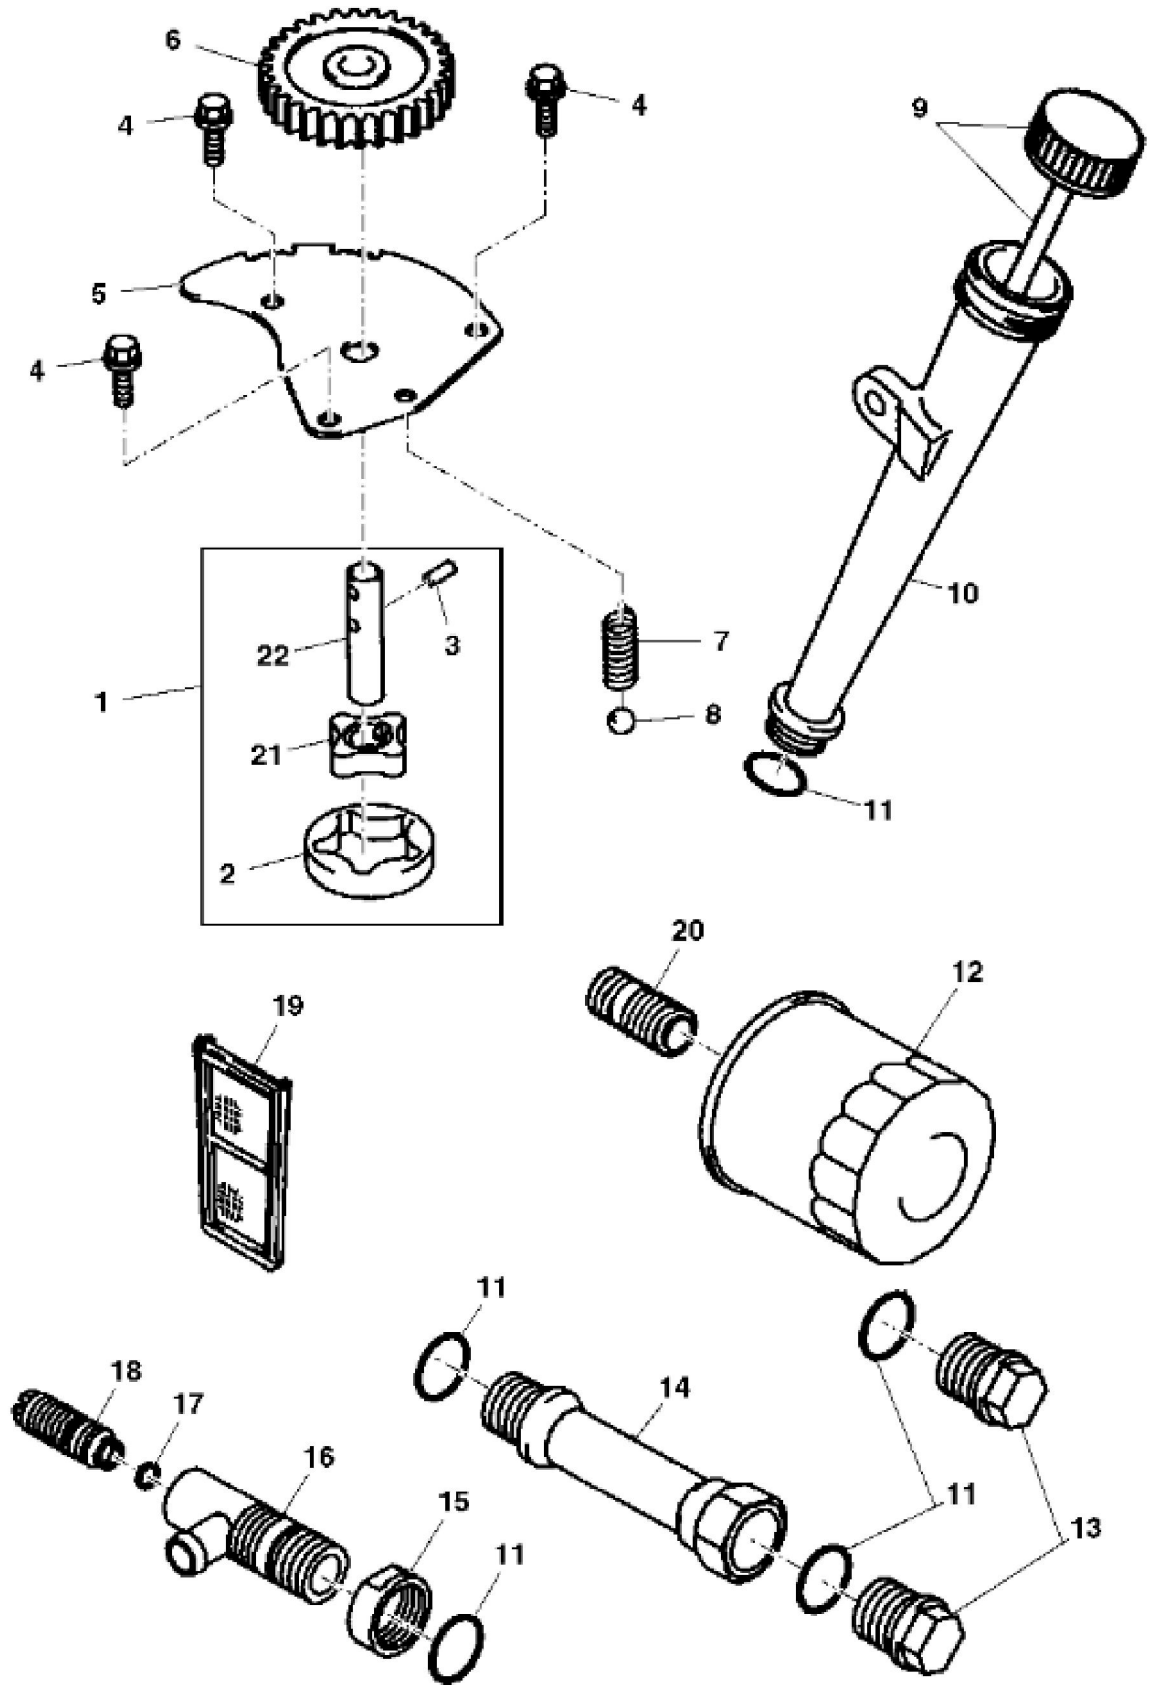

MP19275

KEY	PART NO.	PART NAME	QTY	REMARKS	
1	AM128738	PISTON RING KIT	2	STD	
1	AM132069	PISTON RING KIT	2	.50 MM (.020"), OS, (FH601V-CS04, BS15)	
2	M138398	SNAP RING	4	(SUB FOR M140233)	
3	M138397	PISTON PIN	2		
4	M143319	PISTON	2	STD	
4	M146875	PISTON	2	.50 MM (.020"), OS, (FH601V-CS04, BS15)	
5	AM128740	CONNECTING ROD	2	(FH601V-BS04)	
5	MIA10804	CONNECTING ROD	2	(FH601V-CS04, BS15), (SUB FOR AM132025)	
6	M147310	BOLT	2	MARKED FH601V-BS04; SUB FOR PT12040	
6	M146763	BOLT	2	(FH601V-CS04, BS15)	
7	AM132139	CRANKSHAFT	1	NLA; (FH601V-BS04), (SUB FOR AM128739)	
7	AM132431	CRANKSHAFT	1	(FH601V-CS04), (SUB FOR AM132024)	
7	AM132429	CRANKSHAFT	1	(FH601V-BS15)	
7	AM133965	CRANKSHAFT	1	(USE WITH MIA10990)	

Thank you so much for reading

KEY	PART NO.	PART NAME	QTY	REMARKS
1	M146877	GUIDE	2	PUSH ROD, (SUB FOR M140237)
2	M146879	PUSH ROD	4	(FH601V-BS04, CS04), (SUB FOR M140239)
2	M146879	PUSH ROD	2	(FH601V-BS15)
3	M138403	TAPPET	4	
4	M147596	EXHAUST VALVE	2	(SUB FOR M140235)
5	M140241	SPRING	4	
6	M138401	RETAINER	4	
7	M146881	BOLT	4	(SUB FOR M138414)
8	M118845	RETAINER	4	(2 HALVES EACH)
9	M146876	ROCKER ARM	4	(SUB FOR M141351)
10	M92891	NUT	4	
11	M138410	SCREW	4	
12	M140234	INTAKE VALVE	2	
13	AM130638	CAMSHAFT	1	(SUB MIA10793) (ALSO ORDER M146882 AND MIU11231)
14	M138413	EXTENSION SPRING	1	
15	M140240	PLATE	1	
16	M140238	GUIDE	1	
17	M138412	BALL	6	(SUB MIU10971)
18	M138411	SNAP RING	2	NLA; ORDER MIU14000
18	MIU14000	SNAP RING	2	
19	M146880	PLATE	1	(SUB FOR M138406)
20	MIU10708	SLEEVE	1	NLA;ORDER MIU13044; SUB FOR M138408 OR M149875
20	MIU13044	SLEEVE	1	
21	M138415	WASHER	1	