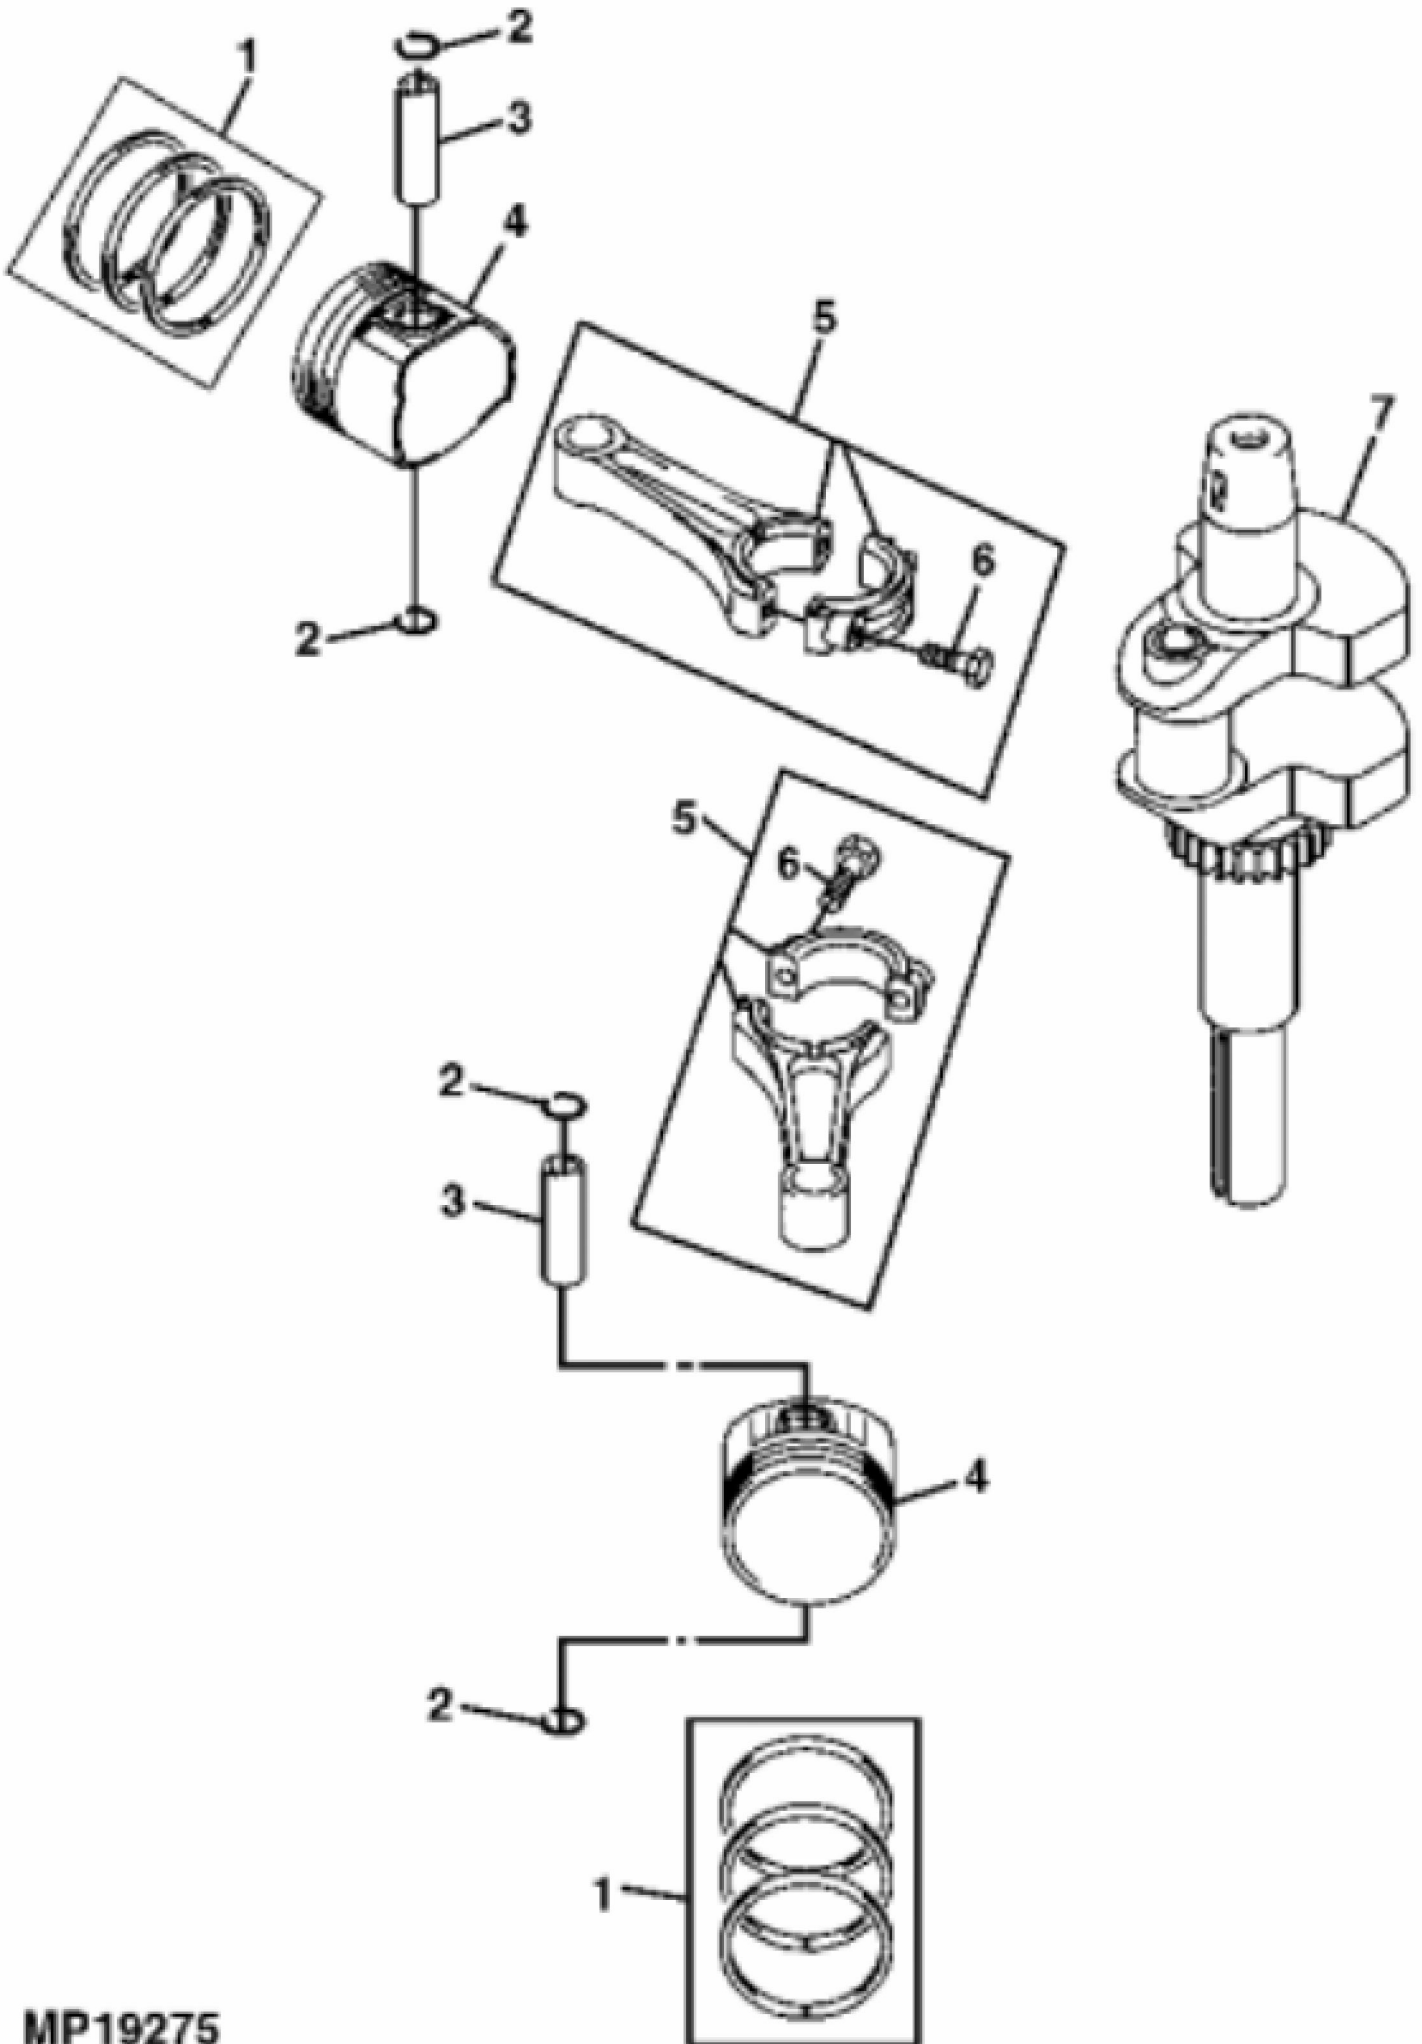

<https://www.ebooklibonline.com>

Hello dear friend!

Thank you very much for reading.

Enter the link into your browser.

The full manual is available for immediate download.

<https://www.ebooklibonline.com>

KEY	PART NO.	PART NAME	QTY	REMARKS	
24	M140223	PLATE	1		
25	M140229	VALVE	1		
26	19M8008	CAP SCREW	3	M8 X 35	
27	19M7378	CAP SCREW	1	M8 X 45	
28	M141350	FILTER ELEMENT	1	ORDER MIA11393	
..	AM131508	GASOLINE ENGINE	1	(FH601V-BS04) (NLA) (ORDER INDIVIDUAL COMPONENTS)	
..	AM132022	GASOLINE ENGINE	1	(FH601V-CS04) (NLA), (ORDER MIA11986)	
..	AM132395	GASOLINE ENGINE	1	(FH601V-BS15) (NLA), (SUB AM135292) (ORDER MIA10964)	
..	AM130594	SHORT BLOCK ASSEMBLY	1	(FH601V-BS04) (NLA), (ORDER AM132505)	
..	AM132505	SHORT BLOCK ASSEMBLY	1	(FH601V-CS04) (NLA) (SUB COMPONENTS)	
..	MIA10990	SHORT BLOCK ASSEMBLY	1	(SUB FOR MIA10991 OR AM132506)	
..	MIA11393	COVER KIT	1	INCLUDES PARTS MARKED (A)	
..	MIA11986	SHORT BLOCK ASSEMBLY	1		

MP19275

KEY	PART NO.	PART NAME	QTY	REMARKS	
1	AM128738	PISTON RING KIT	2	STD	
1	AM132069	PISTON RING KIT	2	.50 MM (.020"), OS, (FH601V-CS04, BS15)	
2	M138398	SNAP RING	4	(SUB FOR M140233)	
3	M138397	PISTON PIN	2		
4	M143319	PISTON	2	STD	
4	M146875	PISTON	2	.50 MM (.020"), OS, (FH601V-CS04, BS15)	
5	AM128740	CONNECTING ROD	2	(FH601V-BS04)	
5	MIA10804	CONNECTING ROD	2	(FH601V-CS04, BS15), (SUB FOR AM132025)	
6	M147310	BOLT	2	MARKED FH601V-BS04; SUB FOR PT12040	
6	M146763	BOLT	2	(FH601V-CS04, BS15)	
7	AM132139	CRANKSHAFT	1	NLA; (FH601V-BS04), (SUB FOR AM128739)	
7	AM132431	CRANKSHAFT	1	(FH601V-CS04), (SUB FOR AM132024)	
7	AM132429	CRANKSHAFT	1	(FH601V-BS15)	
7	AM133965	CRANKSHAFT	1	(USE WITH MIA10990)	