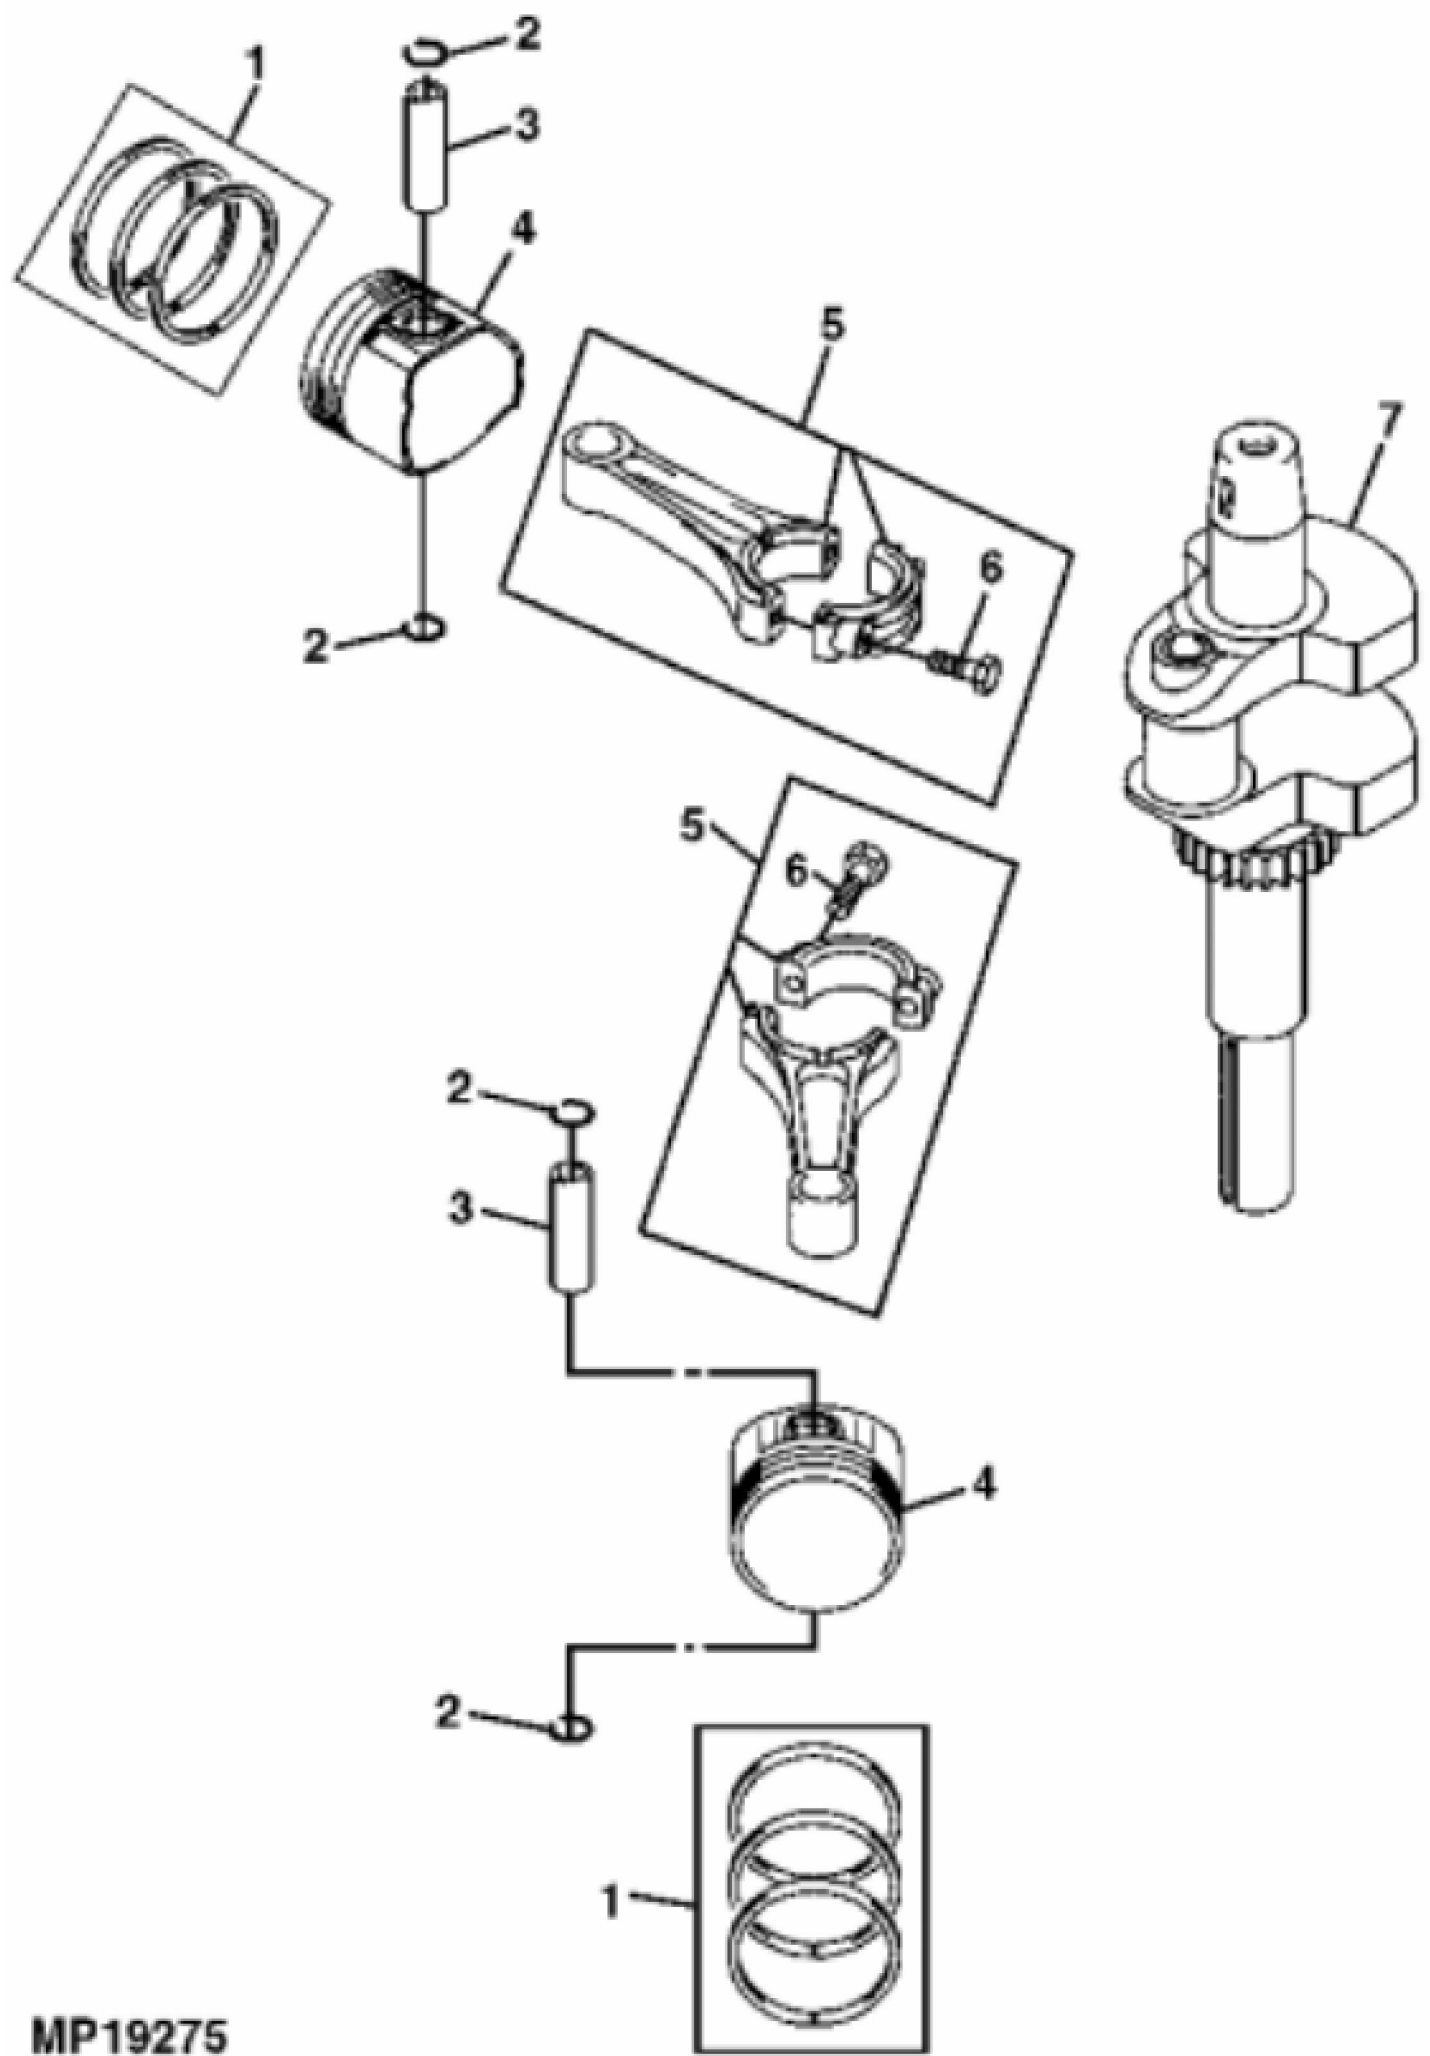

MP19275

KEY	PART NO.	PART NAME	QTY	REMARKS	
1	AM127861	PISTON RING KIT	2	STD	
1	AM128007	PISTON RING KIT	2	.50MM (.020") OS	
2	M138398	SNAP RING	4	(SUB FOR M140233)	
3	M138397	PISTON PIN	2		
4	M143754	PISTON	2	STD	
4	M143755	PISTON	2	.50MM (.020") OS	
5	AM127863	CONNECTING ROD	2	STD	
5	AM128006	CONNECTING ROD	2	.50MM (.020") US	
6	19M7874	CAP SCREW	2	M6 X 30	
7	AM127862	CRANKSHAFT	1