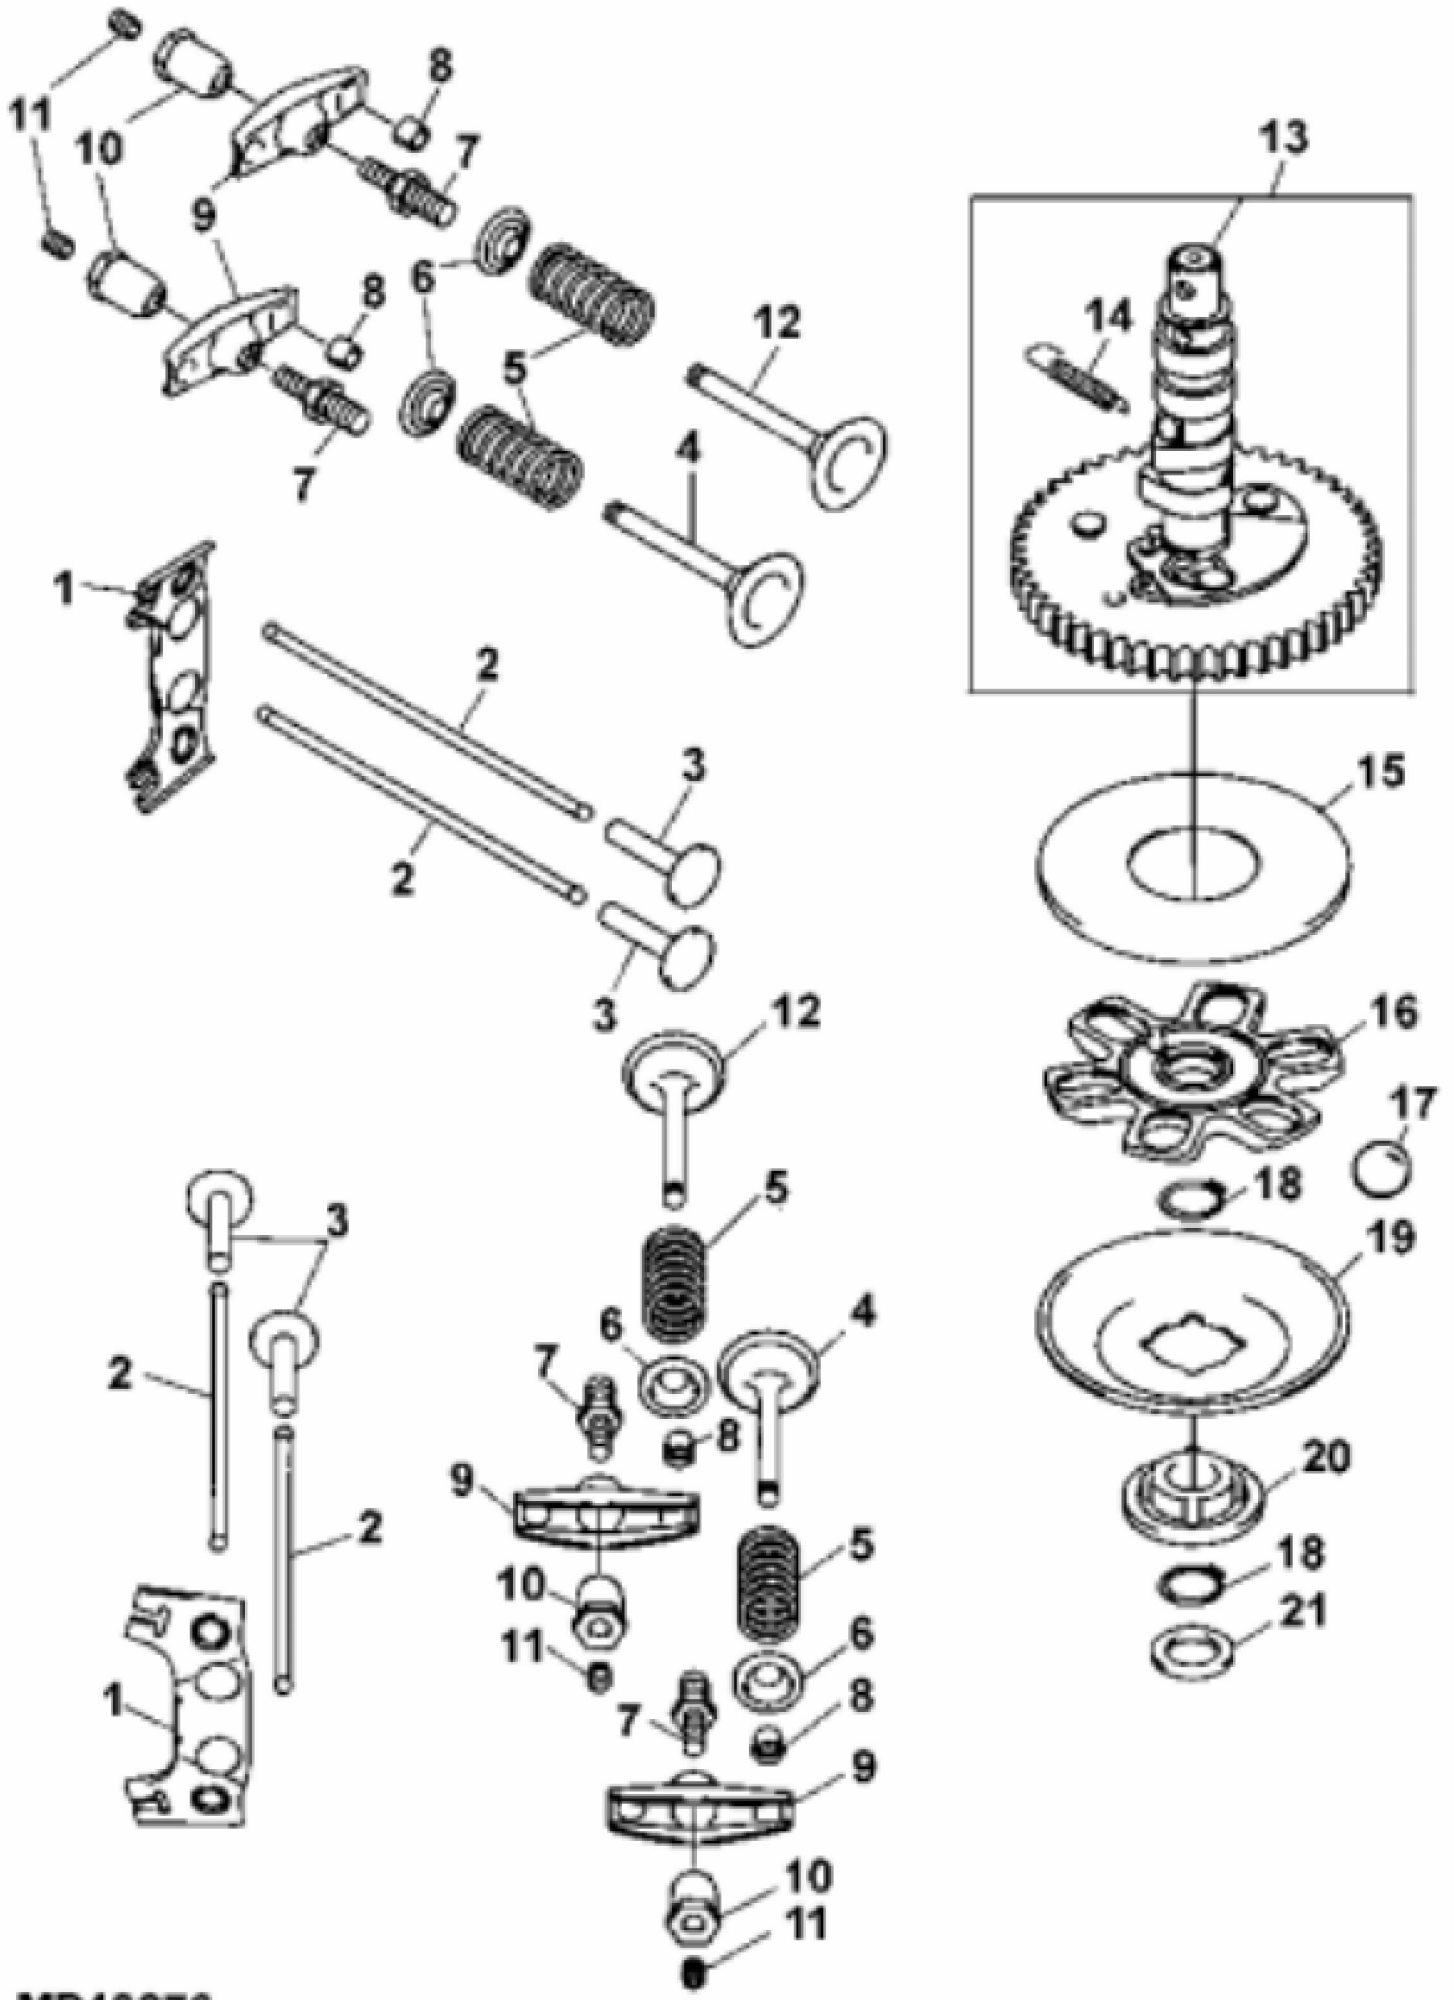

MP24678

21

KEY	PART NO.	PART NAME	QTY	REMARKS
1	AM133392	CRANKCASE	1	(SUB FOR AM131440 OR M138370)
2	M138386	FILTER ELEMENT	1	NLA; ORDER MIU13921; MIU13922; 19M7775 (4)
2	M143308	PLATE	1	NLA; BREATHER (AT BOTTOM OF BREATHER ELEMENT) (NOT SHOWN)
3	M144670	GASKET	1	NLA; ORDER MIU13922; BREATHER
3	MIU13922	GASKET	1	
4	M144669	COVER	1	NLA; ORDER MIU13921; BREATHER
4	MIU13921	COVER	1	
5	19M7775	SCREW	4	M6 X 16
6	M149281	SEAL	1	(SUB FOR M138390)
7	MIU11322	BOLT	2	SUB FOR M138394
8	M138389	SEAL	4	(SUB FOR M149280)
9	19M8477	CAP SCREW	4	M6 X 40
10	MIU11950	CASE	2	ROCKER, (SUB MIU12700) (SUB FOR M144299)
11	M138375	GASKET	2	ROCKER CASE
12	MIU11326	BOLT	17	(SUB FOR M138393)
13	M151770	CYLINDER HEAD	1	NO. 1, (SUB FOR M144207)
14	M138388	PIN	6	
15	MIU10797	ENGINE CYLINDER HEAD GASKET	2	(SUB FOR M138370)
16	M138395	STUD	4	NLA; ORDER MIU11736
16	MIU11736	BOLT	4	NLA; ORDER MIU12726
16	MIU12726	STUD	4	
17	M138382	GASKET	1	CRANKCASE COVER
18	M151771	CYLINDER HEAD	1	NO. 2
19	19M8008	CAP SCREW	4	M8 X 35
20	M138387	SNAP RING	2	
21	M149282	SEAL	1	(SUB FOR M138391)
22	M138392	SEAL	1	NLA; ORDER M151774
22	M151774	SEAL	1	
23	M150448	COVER	1	CRANKCASE, (SUB FOR M144507)
24	14M7298	FLANGE NUT	4	M8
..	AM131437	ENGINE	1	(MARKED FH531V-BS04), (ORDER AM131439)
..	AM131439	SHORT BLOCK ASSEMBLY	1	

KEY	PART NO.	PART NAME	QTY	REMARKS	
1	AM127861	PISTON RING KIT	2	STD	
1	AM128007	PISTON RING KIT	2	.50MM (.020") OS	
2	M138398	SNAP RING	4	(SUB FOR M140233)	
3	M138397	PISTON PIN	2		
4	M143754	PISTON	2	STD	
4	M143755	PISTON	2	.50MM (.020") OS	
5	AM127863	CONNECTING ROD	2	STD	
5	AM128006	CONNECTING ROD	2	.50MM (.020") US	
6	19M7874	CAP SCREW	2	M6 X 30	
7	AM127862	CRANKSHAFT	1		