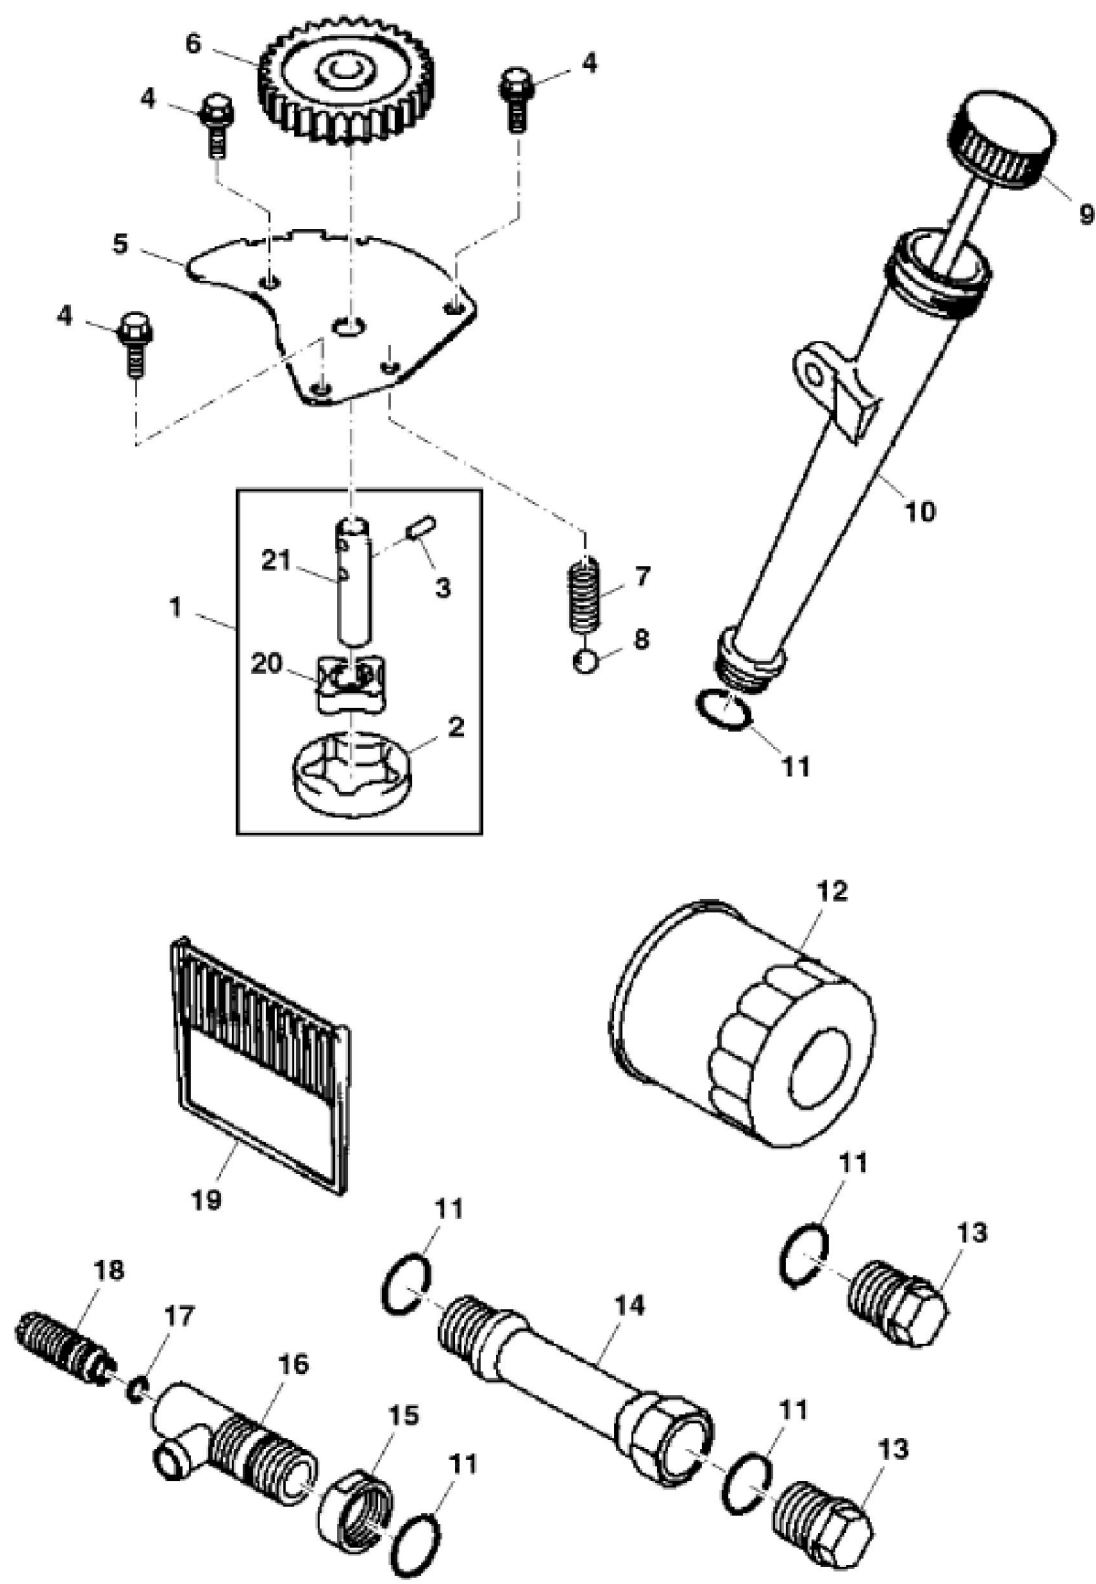

KEY	PART NO.	PART NAME	QTY	REMARKS	
1	AM127861	PISTON RING KIT	2	STD	
1	AM128007	PISTON RING KIT	2	.50MM (.020") OS	
2	M138398	SNAP RING	4	(SUB FOR M140233)	
3	M138397	PISTON PIN	2		
4	M143754	PISTON	2	STD	
4	M143755	PISTON	2	.50MM (.020") OS	
5	AM127863	CONNECTING ROD	2	STD	
5	AM128006	CONNECTING ROD	2	.50MM (.020") US	
6	19M7874	CAP SCREW	2	M6 X 30	
7	AM127862	CRANKSHAFT	1		

Thank you so much for reading

KEY	PART NO.	PART NAME	QTY	REMARKS
1	M138404	GUIDE	2	
2	M76088	PUSH ROD	4	
3	M138403	TAPPET	4	
4	M138400	EXHAUST VALVE	2	
5	M138409	COMPRESSION SPRING	4	
6	M138401	RETAINER	4	
7	M146881	BOLT	4	(SUB FOR M138414)
8	M118845	RETAINER	4	2 HALVES, EACH
9	M138402	ROCKER ARM	4	
10	M92891	NUT	4	
11	M138410	SCREW	4	
12	M138399	INTAKE VALVE	2	
13	AM127864	CAMSHAFT	1	
14	M138413	EXTENSION SPRING	1	
15	M140240	PLATE	1	
16	M140238	GUIDE	1	(SUB FOR M138405)
17	MIU10971	BALL	6	(SUB FOR M138412)
18	M138411	SNAP RING	2	NLA; ORDER MIU14000
18	MIU14000	SNAP RING	2	
19	M146880	PLATE	1	(SUB FOR M138406)
20	MIU10708	SLEEVE	1	NLA;ORDER MIU13044; SUB FOR M138408 OR M149875
20	MIU13044	SLEEVE	1	
21	M138415	WASHER	1	