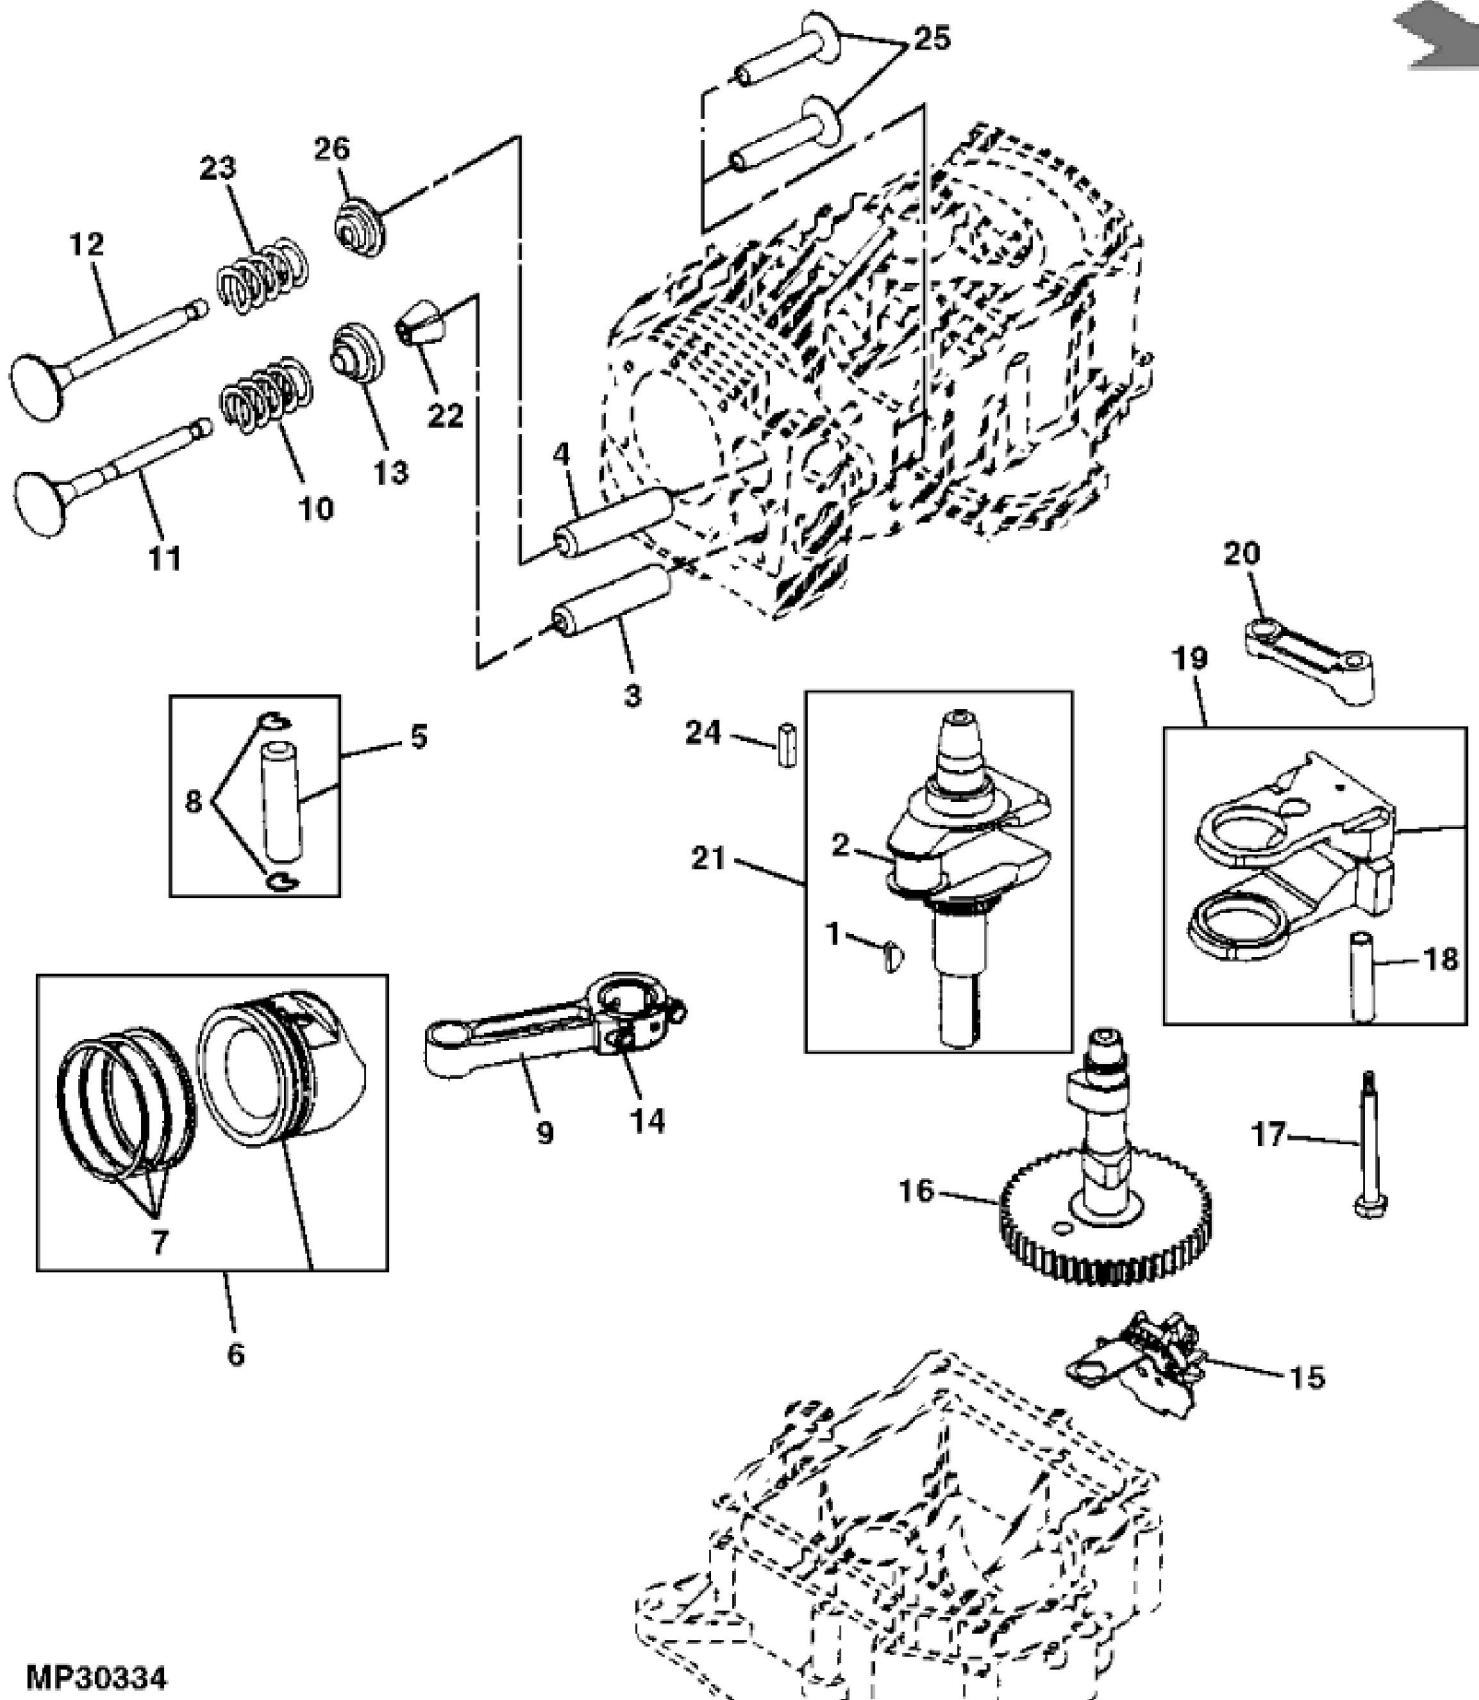

KEY	PART NO.	PART NAME	QTY	Serial No.	REMARKS
30	LG691003	CAP SCREW	1	095001-_____	(A), (SUB FOR LG94930)
31	AM123896	DRAIN VALVE	1		NLA
32	.....	HOSE	1		(CUT FROM PMK010-0812) (SUB FOR M96335)
33	19M7798	SCREW	1		M8 X 40, RH, FRONT
33	19M7897	SCREW	3		M8 X 35
34	14M7298	FLANGE NUT	4		M8
35	LG692407	SEAL	1		GOVERNOR SHAFT (INCLUDES M147497 BUSHING), (SUB FOR LG491323)
36	LG67218	FITTING	1		
37	M153303	SCREW	1		(SUB FOR LG94673 OR LG691658)
..	AM125646	GASOLINE ENGINE	1		(EPA/CARB CERTIFIED) (ENGINE MARKED 28M707- 1147-E1), (SUB FOR AM123891) (SUB AM126483 ) (ALSO ORDER AM126528)
..	LG499362	LABEL KIT	1		NLA (SUB FOR LG491252)