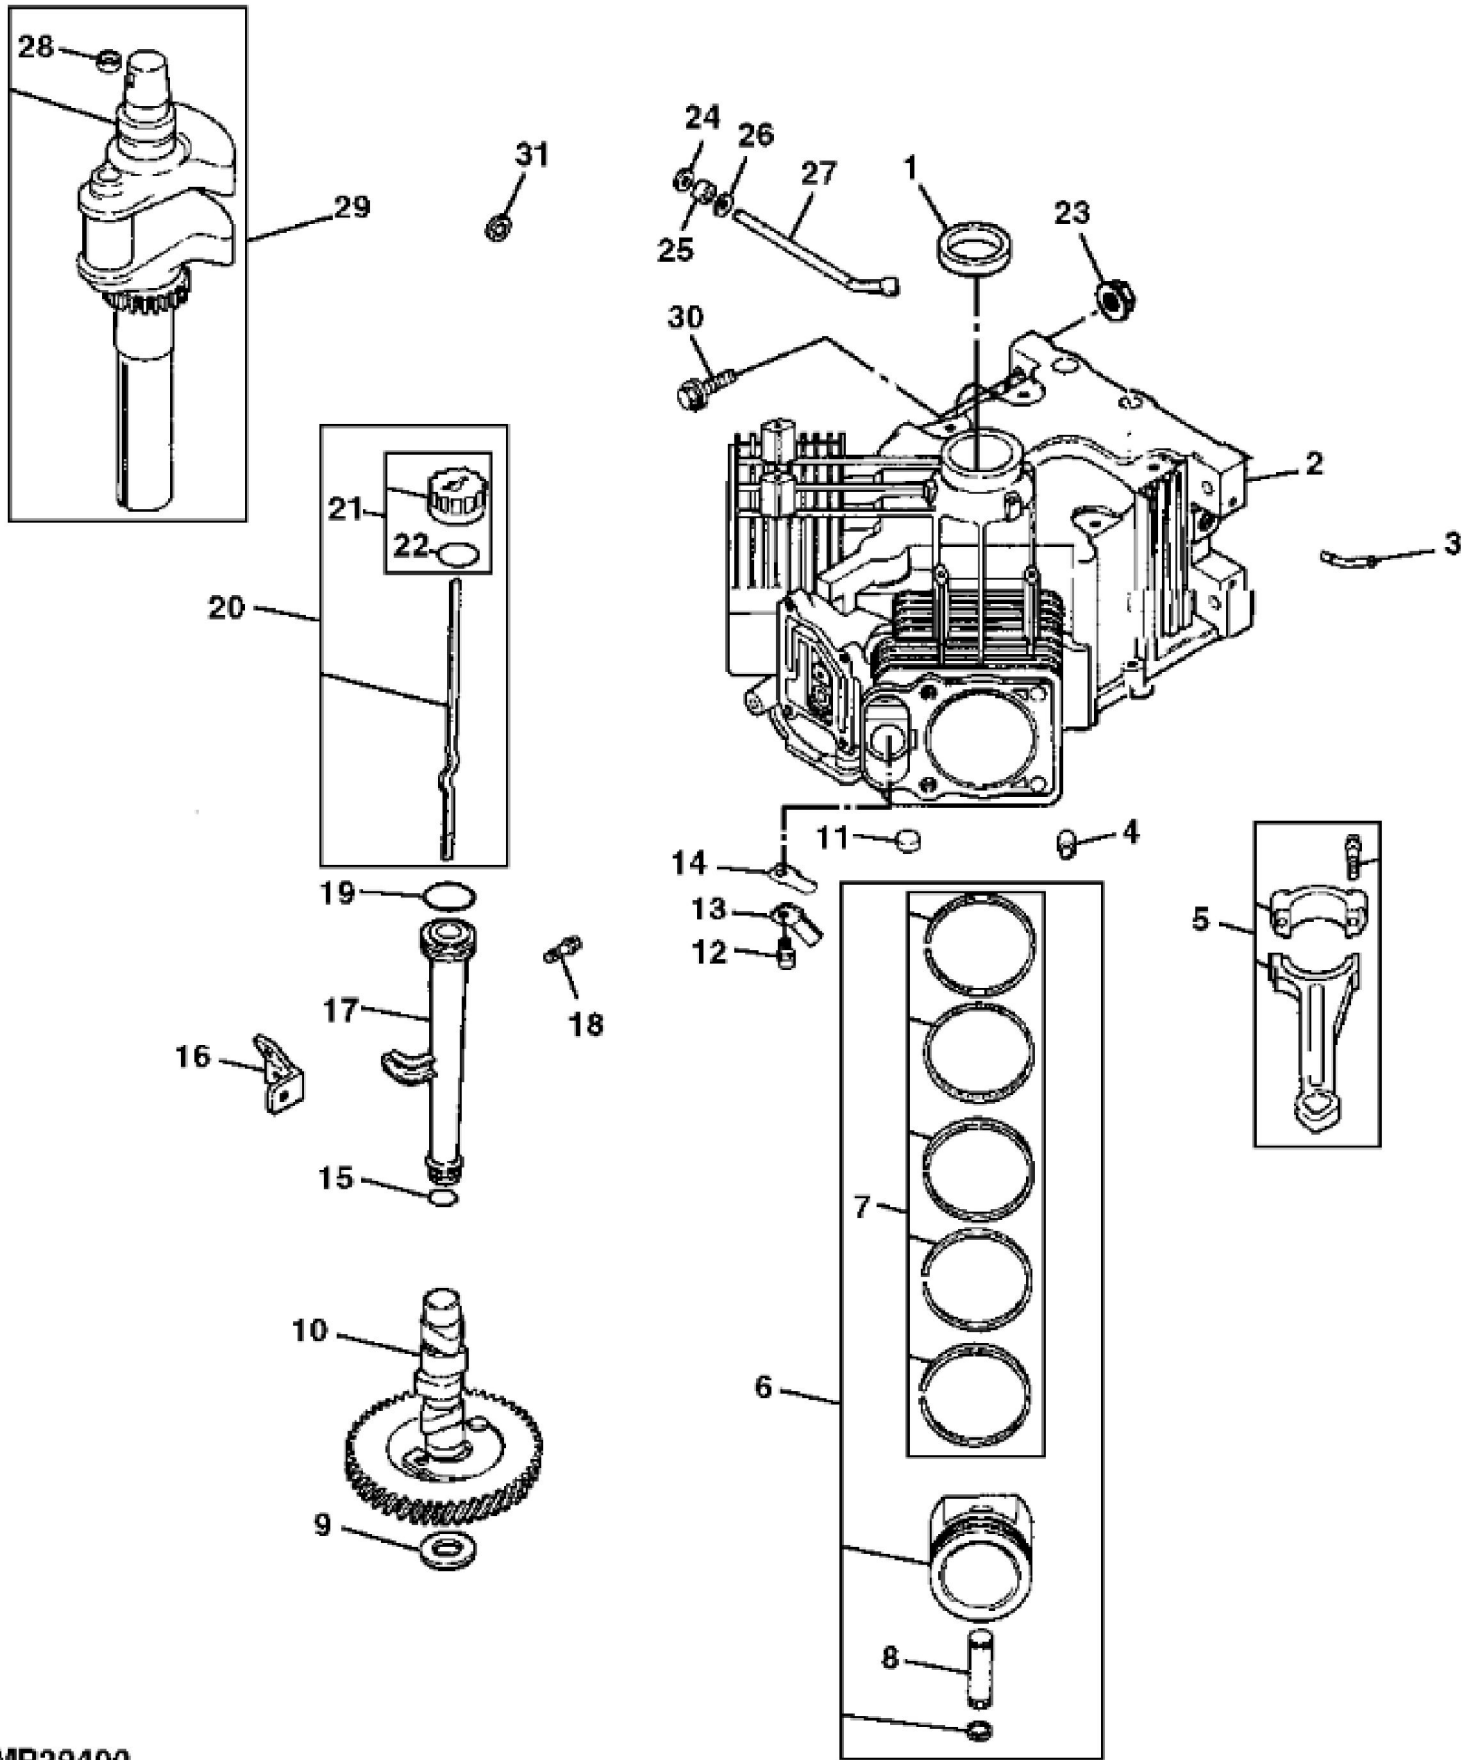

MP29400

KEY	PART NO.	PART NAME	QTY	REMARKS
1	MIU11539	SEAL	1	(SUB FOR M132338)
2	AM130713	CYLINDER BLOCK	1	
3	M134898	FITTING	1	
4	MIU11251	DOWEL PIN	6	(SUB FOR M144516)
5	MIU12971	CONNECTING ROD	2	ORDER MIU13923; SUB FOR M134452 OR MIU11256, STD
5	MIU13923	CONNECTING ROD	2	ORDER MIA12812
5	MIA12812	CONNECTING ROD	1	
5	MIA11130	CONNECTING ROD	2	.25 MM (.010") US, SUB FOR M134453 OR MIA10907
6	MIA11128	PISTON REPLACEMENT KIT	2	(STD) (SUB FOR AM130423)
7	MIA11129	PISTON RING KIT	1	(STD) (SUB FOR M143344)
8	M132341	PIN	2	
9	M118585	SHIM	AR	RED
9	M118584	SHIM	AR	BLACK
9	M93955	SHIM	AR	WHITE
9	M97015	SHIM	AR	BLUE
9	M96817	SHIM	AR	YELLOW
9	M96818	SHIM	AR	GREEN
9	M96819	SHIM	AR	GRAY
10	AM132741	CAMSHAFT	1	
11	M76215	PLUG	1	
12	M93483	SCREW	2	
13	M134899	RETAINER	2	
14	M134900	BREATHER	2	
15	M92193	O-RING	1	
16	M134901	BRACKET	1	
17	MIU11957	TUBE	1	(SUB FOR M92192)
18	MIU14033	SCREW	1	
19	M92194	O-RING	1	
20	AM126257	DIPSTICK	1	
21	AM124450	FILLER CAP	1	
22	M148124	O-RING	1	
23	14M7298	FLANGE NUT	1	M8
24	M143936	WASHER	1	
25	M143970	SEAL	1	
26	M143939	WASHER	1	

Thank you so much for reading

KEY	PART NO.	PART NAME	QTY	REMARKS	
27	M148328	SHAFT	1	GOVERNOR CROSS	
28	M93418	SEAL	1		
29	MIA11970	CRANKSHAFT	1	(SUB FOR AM128620)	
30	19M7897	SCREW	4	M8 X 35	
31	M143941	RING	1	RETAINER	
..	AM132672	ENGINE	1	CV730-0006, (ORDER AM130713)	
..	AM117019	GEAR KIT	1	NLA	