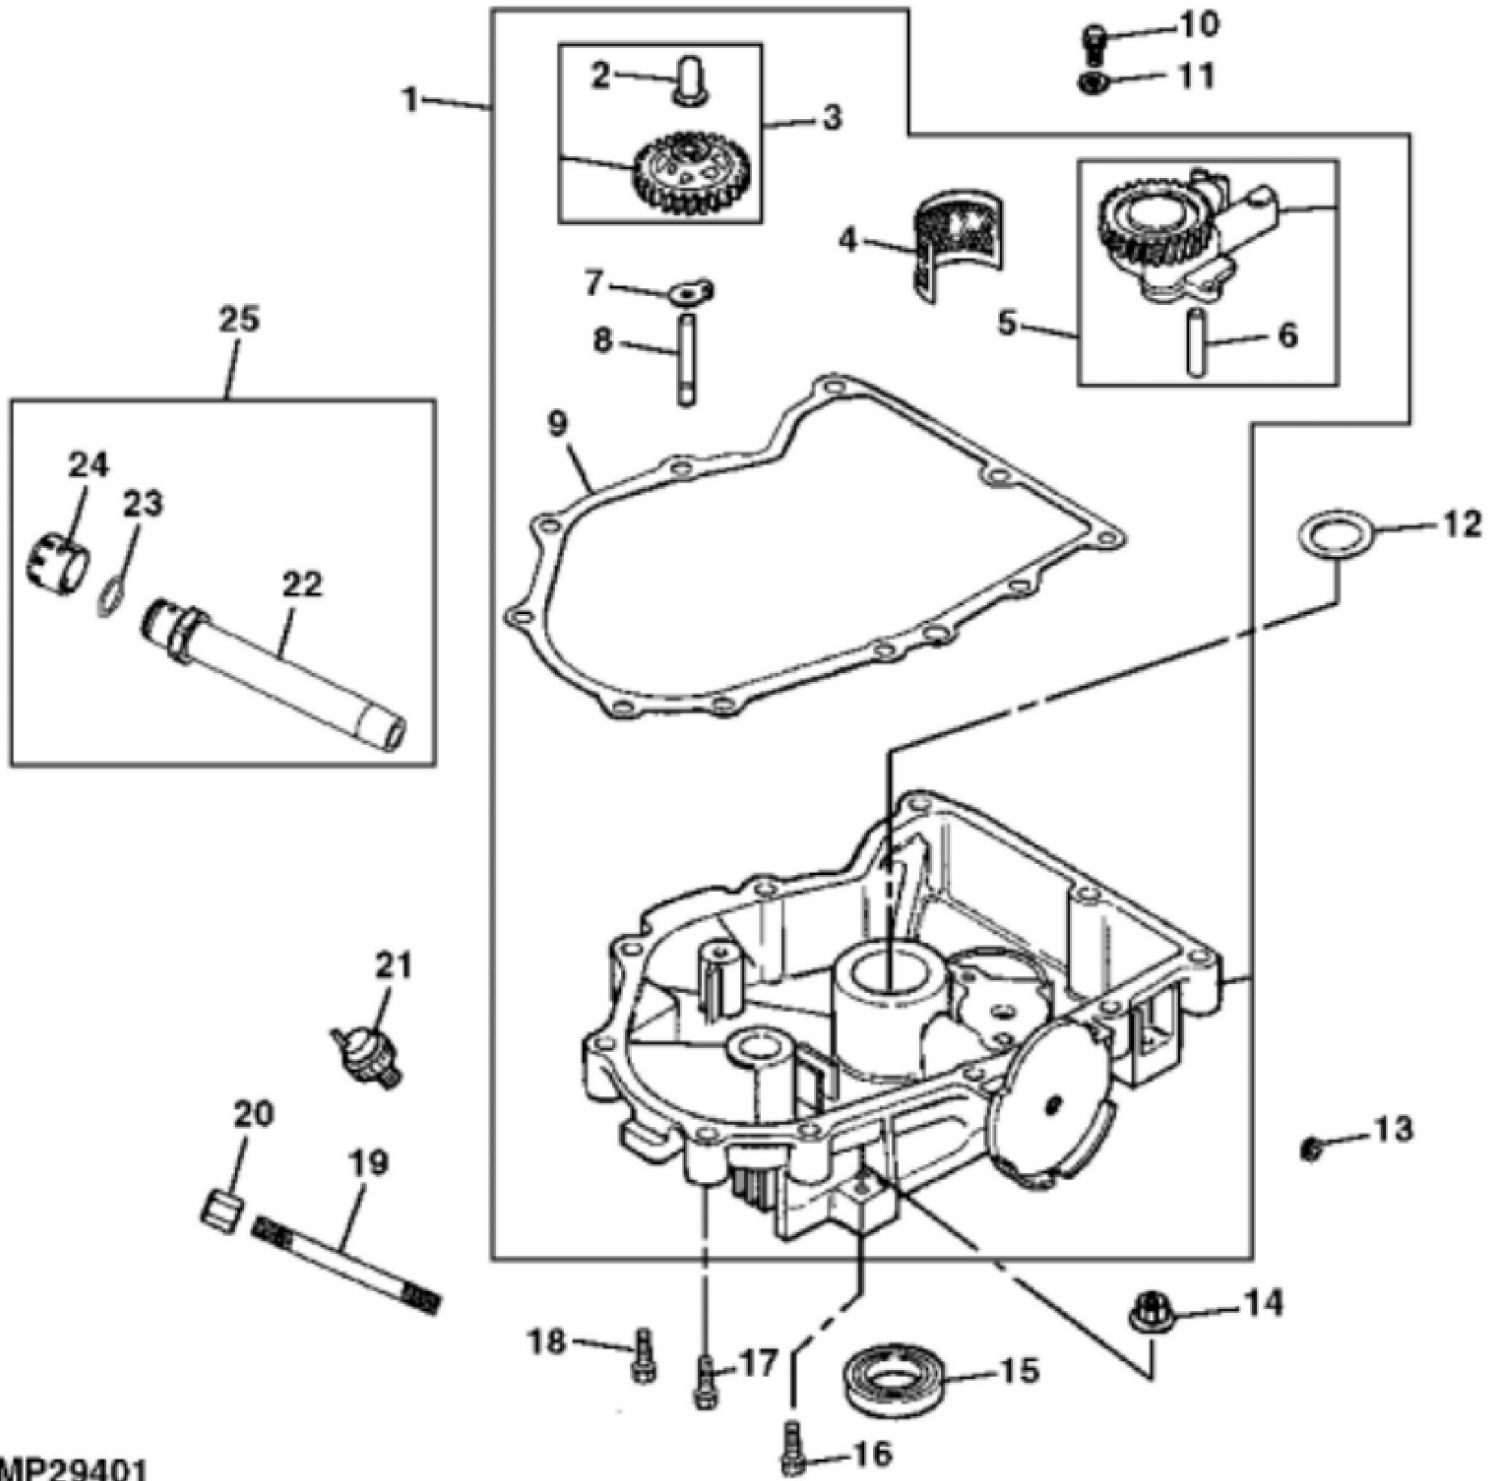

MP29400

KEY	PART NO.	PART NAME	QTY	REMARKS
1	MIU11539	SEAL	1	(SUB FOR M132338)
2	AM130713	CYLINDER BLOCK	1	
3	M134898	FITTING	1	
4	MIU11251	DOWEL PIN	6	(SUB FOR M144516)
5	MIU12971	CONNECTING ROD	2	ORDER MIU13923; SUB FOR M134452 OR MIU11256, STD
5	MIU13923	CONNECTING ROD	2	ORDER MIA12812
5	MIA12812	CONNECTING ROD	1	
5	MIA11130	CONNECTING ROD	2	.25 MM (.010") US, SUB FOR M134453 OR MIA10907
6	MIA11128	PISTON REPLACEMENT KIT	2	(STD) (SUB FOR AM130423)
7	MIA11129	PISTON RING KIT	1	(STD) (SUB FOR M143344)
8	M132341	PIN	2	
9	M118585	SHIM	AR	RED
9	M118584	SHIM	AR	BLACK
9	M93955	SHIM	AR	WHITE
9	M97015	SHIM	AR	BLUE
9	M96817	SHIM	AR	YELLOW
9	M96818	SHIM	AR	GREEN
9	M96819	SHIM	AR	GRAY
10	AM132741	CAMSHAFT	1	
11	M76215	PLUG	1	
12	M93483	SCREW	2	
13	M134899	RETAINER	2	
14	M134900	BREATHER	2	
15	M92193	O-RING	1	
16	M134901	BRACKET	1	
17	MIU11957	TUBE	1	(SUB FOR M92192)
18	MIU14033	SCREW	1	
19	M92194	O-RING	1	
20	AM126257	DIPSTICK	1	
21	AM124450	FILLER CAP	1	
22	M148124	O-RING	1	
23	14M7298	FLANGE NUT	1	M8
24	M143936	WASHER	1	
25	M143970	SEAL	1	
26	M143939	WASHER	1	

Thank you so much for reading

KEY	PART NO.	PART NAME	QTY	REMARKS	
27	M148328	SHAFT	1	GOVERNOR CROSS	
28	M93418	SEAL	1		
29	MIA11970	CRANKSHAFT	1	(SUB FOR AM128620)	
30	19M7897	SCREW	4	M8 X 35	
31	M143941	RING	1	RETAINER	
..	AM132672	ENGINE	1	CV730-0006, (ORDER AM130713)	
..	AM117019	GEAR KIT	1	NLA	