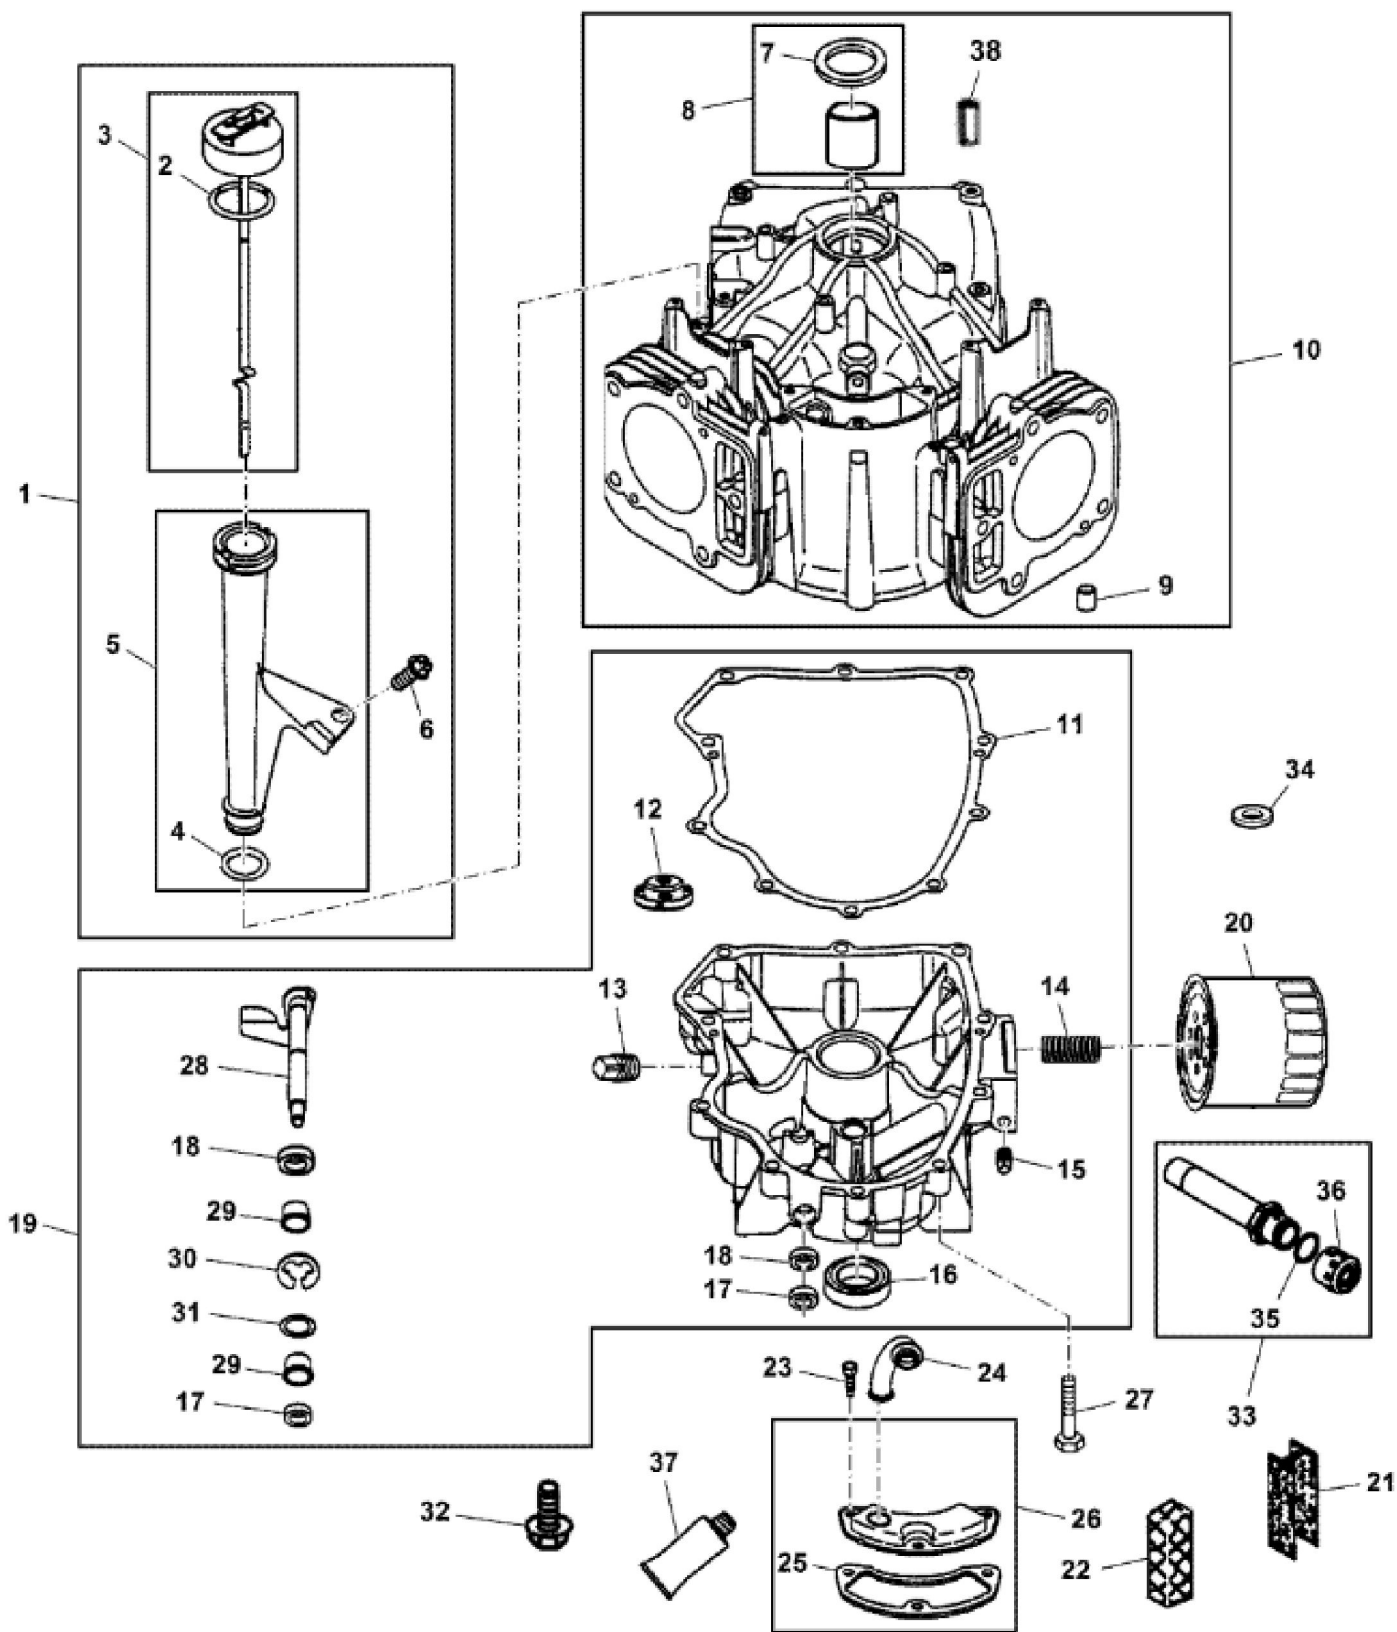

PU08899

KEY	PART NO.	PART NAME	QTY	Serial No.	REMARKS
1	MIA13110	GASOLINE ENGINE	1	____-810000	MARKED 44S977-0026-G1; ORDER AUC10162; SUB FOR MIA12862, MIA12625, MIA11750, MIA11900, MIA12078, MIA12079, MIA12235, MIA12234, MIA12445, MIA12444 OR MIA12623
1	AUC10162	GASOLINE ENGINE	1	810001-____	MARKED 44S977-0029-G1

KEY	PART NO.	PART NAME	QTY	Serial No.	REMARKS
1	UC11104	DIPSTICK	1		SUB FOR LG499602
2	LG691031	O-RING	1		
3	LG691036	DIPSTICK	1		
4	LG691032	SEAL	1		
5	LG691037	OIL TUBE	1		
6	M153266	SCREW	1		
7	LG391086S	SEAL	1		
8	MIA11778	SEAL KIT	1		
9	LG690959	DOWEL PIN	6		
10	MIA13076	CYLINDER	1		USE WITH MIA12862; SUB FOR MIA11033 OR MIA12510
10	MIA13213	CYLINDER	1		USE WITH MIA13110
10	MIA13208	CYLINDER	1		USE WITH AUC10162
11	MIU14436	GASKET	1	____-700000	SUB FOR M150226 AND MIU13979
11	.....	GASKET	1	700001-____	MF PM37469; Crankcase
12	MIU12140	SCREEN	1		
13	15H623	PIPE PLUG	1		3/8"
14	LG690954	THREADED NIPPLE	1		
15	15H638	PIPE PLUG	1		1/8"
16	MIU11958	SEAL	1		
17	MIU11284	SEAL	1		Governor Shaft
18	MIU12503	BUSHING	1		Governor Crank
19	MIA11584	RESERVOIR	1		INCLUDES MIA11464, MIU12143 AND LG692125; USE WITH MIA12862
19	MIA13209	RESERVOIR	1		USE WITH MIA13110
20	AM125424	OIL FILTER	1		
21	LG690957	RETAINER	1		
22	MIU11502	BREATHER	1		
23	37H74	SCREW	3	____-020000	
23	LG691108	SCREW	3	020001-____	
24	MIU14443	TUBE	1		SUB FOR MIU11280
25	LG690937	GASKET	1		
26	MIA10872	BREATHER	1	____-200000	INCLUDES MIU14443
27	M142896	SCREW	10		
28	LG691045	CRANK	1		Governor

**Thank you so much for reading**

KEY	PART NO.	PART NAME	QTY	Serial No.	REMARKS
29	M142282	BUSHING	2		
30	M142286	RETAINER	2		
31	M142280	WASHER	1		
32	GX24210	SCREW	4		SUB FOR GC00331; Engine Mounting
33	AM131611	DRAIN PLUG	1		
34	MIU13770	WASHER	1		
35	T77932	O-RING	1		
36	M144897	CAP	1		
37	PM37469	LIQUID GASKET	1		
38	UC12131	PIN	1	810001-_____	
39	LG692125	CAP SCREW	1		(Not Illustrated)