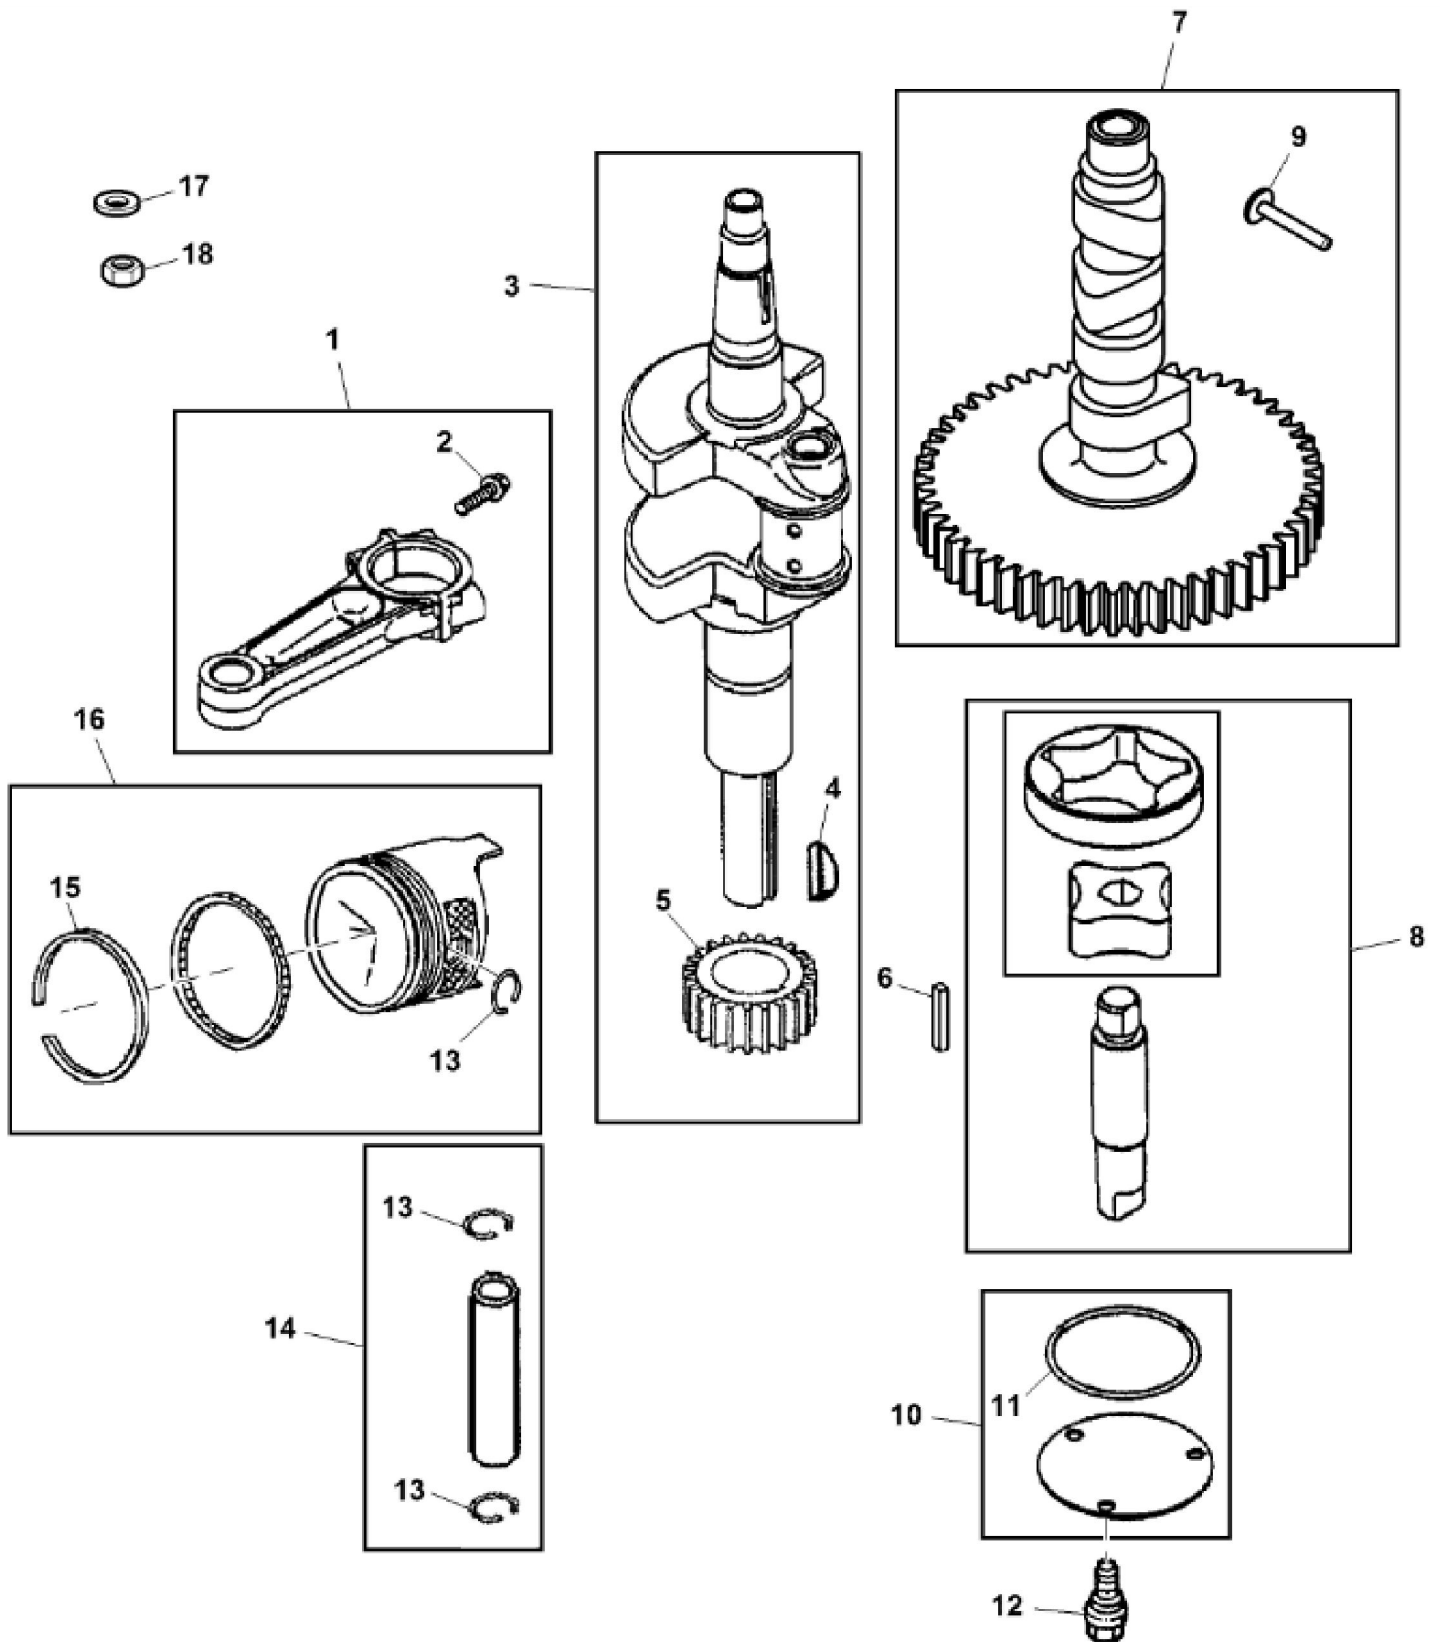

PU08899

KEY	PART NO.	PART NAME	QTY	Serial No.	REMARKS
1	MIA13110	GASOLINE ENGINE	1	____-810000	MARKED 44S977-0026-G1; ORDER AUC10162; SUB FOR MIA12862, MIA12625, MIA11750, MIA11900, MIA12078, MIA12079, MIA12235, MIA12234, MIA12445, MIA12444 OR MIA12623
1	AUC10162	GASOLINE ENGINE	1	810001-____	MARKED 44S977-0029-G1

KEY	PART NO.	PART NAME	QTY	Serial No.	REMARKS
1	UC11104	DIPSTICK	1		SUB FOR LG499602
2	LG691031	O-RING	1		
3	LG691036	DIPSTICK	1		
4	LG691032	SEAL	1		
5	LG691037	OIL TUBE	1		
6	M153266	SCREW	1		
7	LG391086S	SEAL	1		
8	MIA11778	SEAL KIT	1		
9	LG690959	DOWEL PIN	6		
10	MIA13076	CYLINDER	1		USE WITH MIA12862; SUB FOR MIA11033 OR MIA12510
10	MIA13213	CYLINDER	1		USE WITH MIA13110
10	MIA13208	CYLINDER	1		USE WITH AUC10162
11	MIU14436	GASKET	1	____-700000	SUB FOR M150226 AND MIU13979
11	.....	GASKET	1	700001-____	MF PM37469; Crankcase
12	MIU12140	SCREEN	1		
13	15H623	PIPE PLUG	1		3/8"
14	LG690954	THREADED NIPPLE	1		
15	15H638	PIPE PLUG	1		1/8"
16	MIU11958	SEAL	1		
17	MIU11284	SEAL	1		Governor Shaft
18	MIU12503	BUSHING	1		Governor Crank
19	MIA11584	RESERVOIR	1		INCLUDES MIA11464, MIU12143 AND LG692125; USE WITH MIA12862
19	MIA13209	RESERVOIR	1		USE WITH MIA13110
20	AM125424	OIL FILTER	1		
21	LG690957	RETAINER	1		
22	MIU11502	BREATHER	1		
23	37H74	SCREW	3	____-020000	
23	LG691108	SCREW	3	020001-____	
24	MIU14443	TUBE	1		SUB FOR MIU11280
25	LG690937	GASKET	1		
26	MIA10872	BREATHER	1	____-200000	INCLUDES MIU14443
27	M142896	SCREW	10		
28	LG691045	CRANK	1		Governor

**Thank you so much for reading**

KEY	PART NO.	PART NAME	QTY	Serial No.	REMARKS
29	M142282	BUSHING	2		
30	M142286	RETAINER	2		
31	M142280	WASHER	1		
32	GX24210	SCREW	4		SUB FOR GC00331; Engine Mounting
33	AM131611	DRAIN PLUG	1		
34	MIU13770	WASHER	1		
35	T77932	O-RING	1		
36	M144897	CAP	1		
37	PM37469	LIQUID GASKET	1		
38	UC12131	PIN	1	810001-_____	
39	LG692125	CAP SCREW	1		(Not Illustrated)