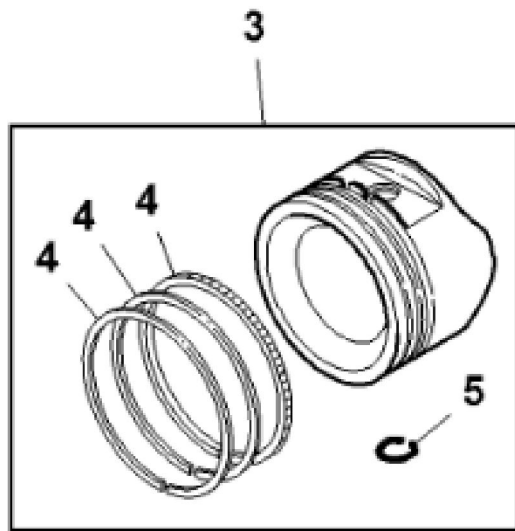

GX295132

KEY	PART NO.	PART NAME	QTY	Serial No.	REMARKS
1	MIA13076	CYLINDER	1		USE WITH MIA12930
1	MIA13213	CYLINDER	1		USE WITH MIA13109
1	MIA13208	CYLINDER	1		USE WITH AUC10161
2	MIA11778	SEAL KIT	1		Bushing, Magneto Side
3	LG391086S	SEAL	1		
4	MIU14448	SCREW	1		
5	LG691108	SCREW	3		
6	M144622	LINK	1		Throttle
7	MIA11996	CONTROL LEVER	1		Governor
8	LG690957	RETAINER	1		Element
9	MIU11502	BREATHER	1		Element
10	M144332	NUT	1		Brush Retainer
11	M144626	BOLT	1		Govenor Control Lever
12	LG690959	DOWEL PIN	6		
13	MIU14443	TUBE	1		Breather
14	MIU14444	COVER	1		Breather Passage
15	MIA13077	PLATE	1		Baffle
16	MIU14464	SCREW	1		
17	MIU14445	VALVE	1		Reed-Breather
18	UC12131	PIN	1	700001-____	

**Thank you so much for reading**

KEY	PART NO.	PART NAME	QTY	Serial No.	REMARKS
1	MIA12007	CYLINDER HEAD	1		Cylinder 1
1	MIA12008	CYLINDER HEAD	1		INCLUDES LG690971; Cylinder 2
2	M142274	GASKET	2		Cylinder Head
3	MIU14366	SCREW	10		Cylinder Head
4	MIU11451	EXHAUST VALVE	2		
5	MIU11452	INTAKE VALVE	2		
6	MIU11281	SPRING	4		Valve
7	LG499586	RETAINER	4		Keeper, Valve
8	LG690977	TAPPET	4		Valve
9	LG690083	ADJUSTER	4		Rocker Arm
10	M78543	SPARK PLUG	2		USE WITH MIA12930
10	MIU11020	SPARK PLUG	2		USE WITH MIA13109 OR AUC10161
11	LG691917	GASKET	2		Seal -O Ring, Intake Elbow
12	LG665385	BOOT	2		Spark Plug
13	M150390	SCREW	4		
14	LG690968	SEAL	2		Valve
15	LG690970	GASKET	2		Exhaust
15	LG690949	GASKET	2		Intake
16	LG691127	SCREW	8		
17	LG690981	PUSH ROD	2		Steel
18	LG690982	PUSH ROD	2		Aluminum
19	LG690972	ROCKER ARM	4		
20	M152423	ARM	4		Rocker
21	MIU11035	ROCKER ARM	4		Pivot
22	MIA10873	COVER	1		Rocker Arm, Cylinder 1
22	LG499600	COVER	1		Rocker Cylinder 2
23	MIU12502	HOSE	1		ORDER MIU14398; Vacuum, Cylinder 1
23	MIU14398	HOSE	1		
24	MIU14392	SEAL	1	810001-_____	
25	LG690971	GASKET	1		(Not Illustrated)