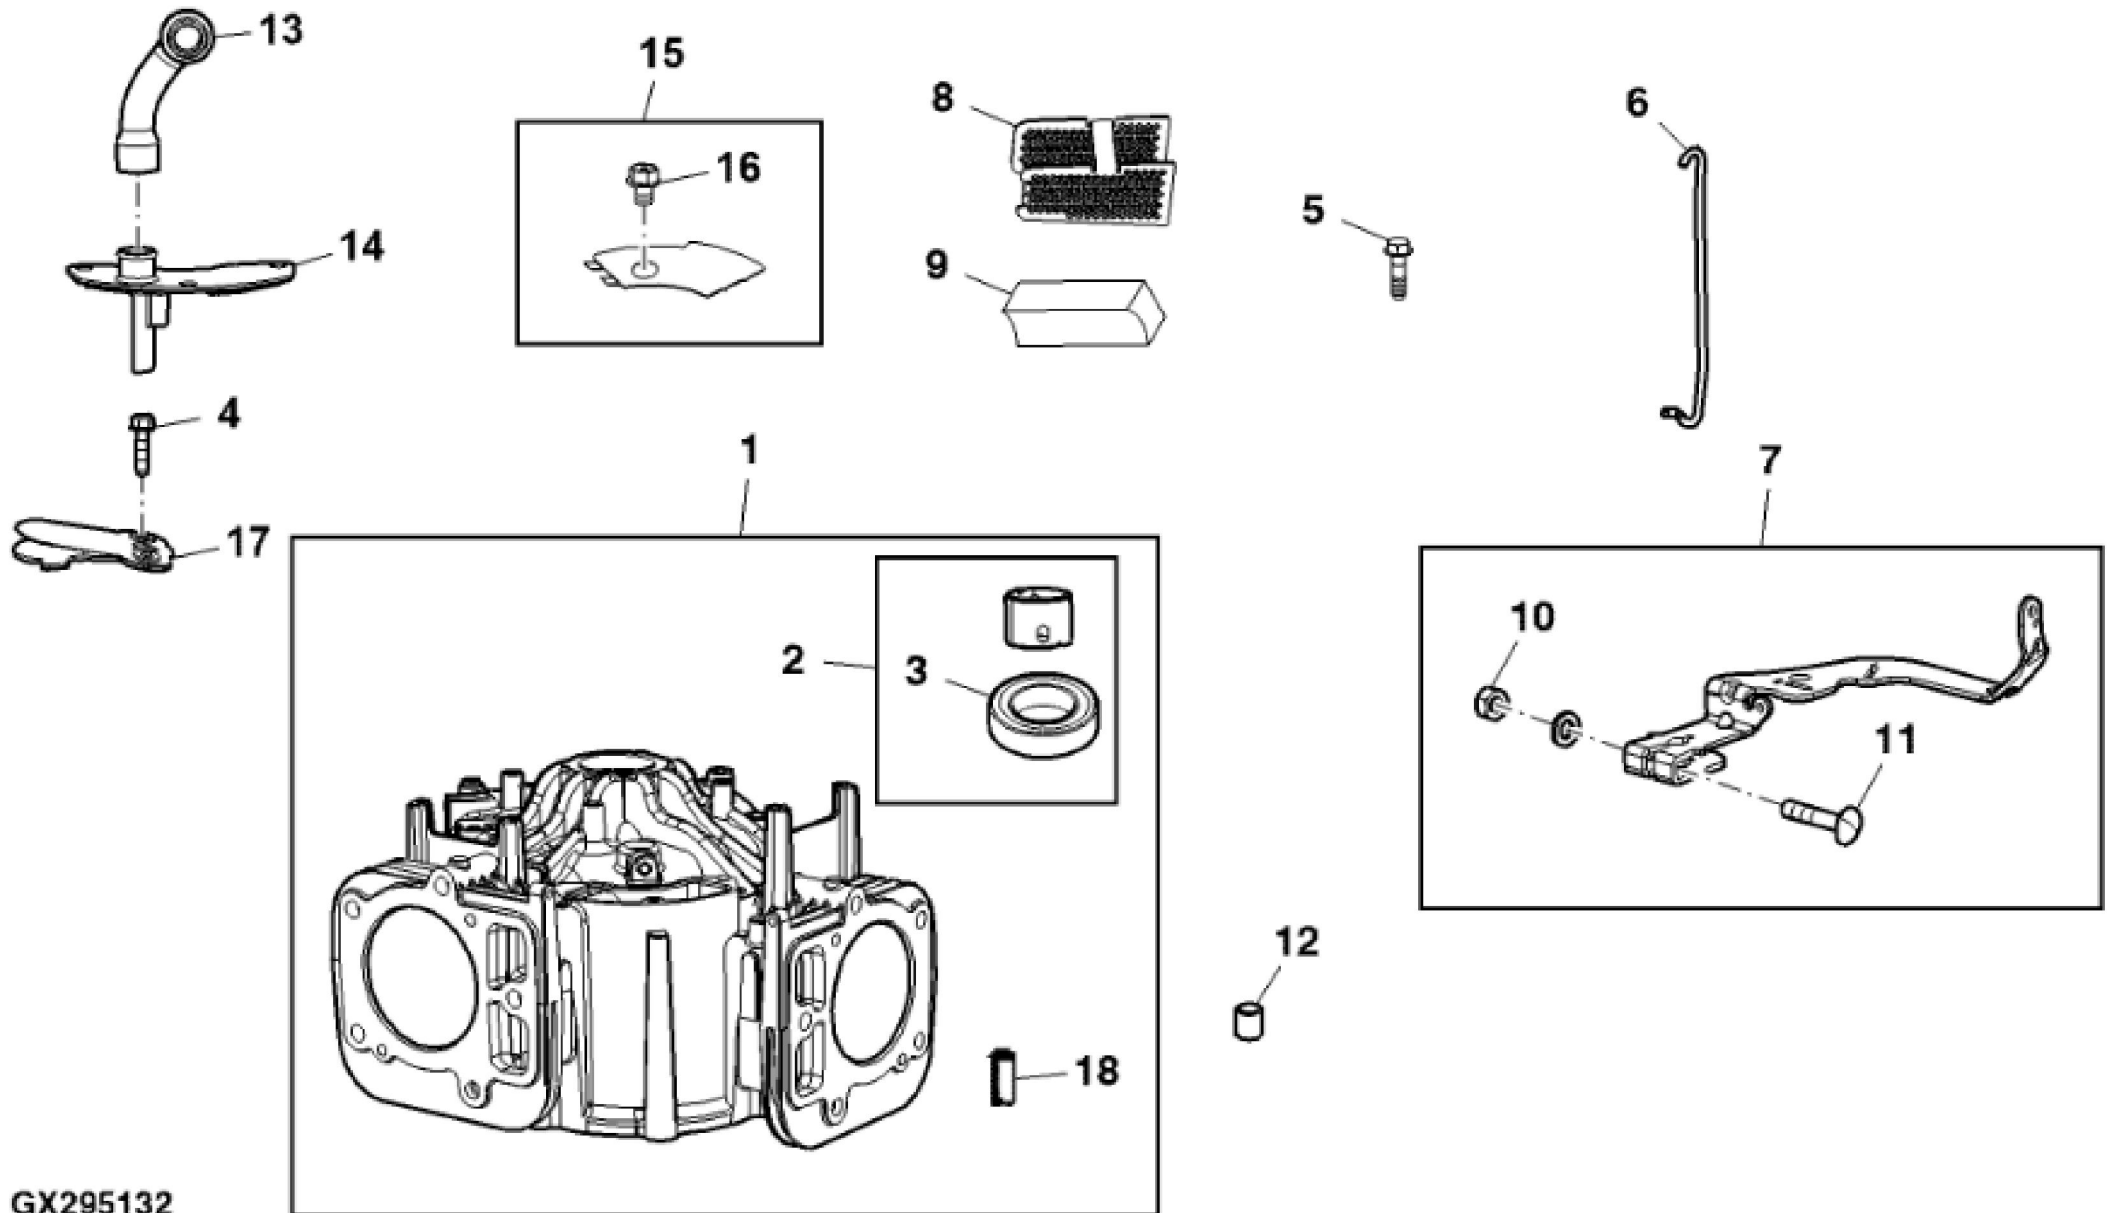

GX274085

KEY	PART NO.	PART NAME	QTY	Serial No.	REMARKS	
1	MIA12930	GASOLINE ENGINE	1	600001-700000	(USA) (Canada) MARKED 44S877-0038-G1	
1	MIA12930	GASOLINE ENGINE	1	100001-700000	(California) MARKED 44S877-0038-G1	
1	MIA13109	GASOLINE ENGINE	1	700001-810000	MARKED 44S877-0044-G1; ORDER AUC10161; Illustrated	
1	AUC10161	GASOLINE ENGINE	1	810001-_____	MARKED 44U877- 0001- G1	

GX295132

KEY	PART NO.	PART NAME	QTY	Serial No.	REMARKS
1	MIA13076	CYLINDER	1		USE WITH MIA12930
1	MIA13213	CYLINDER	1		USE WITH MIA13109
1	MIA13208	CYLINDER	1		USE WITH AUC10161
2	MIA11778	SEAL KIT	1		Bushing, Magneto Side
3	LG391086S	SEAL	1		
4	MIU14448	SCREW	1		
5	LG691108	SCREW	3		
6	M144622	LINK	1		Throttle
7	MIA11996	CONTROL LEVER	1		Governor
8	LG690957	RETAINER	1		Element
9	MIU11502	BREATHER	1		Element
10	M144332	NUT	1		Brush Retainer
11	M144626	BOLT	1		Govenor Control Lever
12	LG690959	DOWEL PIN	6		
13	MIU14443	TUBE	1		Breather
14	MIU14444	COVER	1		Breather Passage
15	MIA13077	PLATE	1		Baffle
16	MIU14464	SCREW	1		
17	MIU14445	VALVE	1		Reed-Breather
18	UC12131	PIN	1	700001-____	