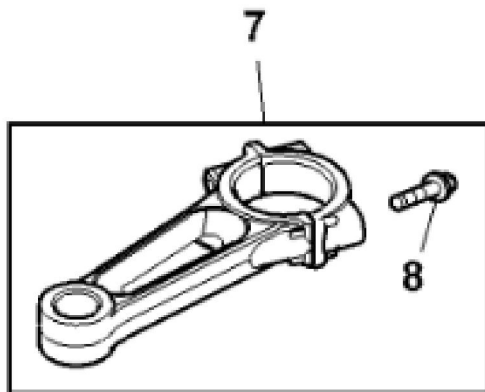

GX295132

KEY	PART NO.	PART NAME	QTY	Serial No.	REMARKS
1	MIA13076	CYLINDER	1		USE WITH MIA12930
1	MIA13213	CYLINDER	1		USE WITH MIA13109
1	MIA13208	CYLINDER	1		USE WITH AUC10161
2	MIA11778	SEAL KIT	1		Bushing, Magneto Side
3	LG391086S	SEAL	1		
4	MIU14448	SCREW	1		
5	LG691108	SCREW	3		
6	M144622	LINK	1		Throttle
7	MIA11996	CONTROL LEVER	1		Governor
8	LG690957	RETAINER	1		Element
9	MIU11502	BREATHER	1		Element
10	M144332	NUT	1		Brush Retainer
11	M144626	BOLT	1		Govenor Control Lever
12	LG690959	DOWEL PIN	6		
13	MIU14443	TUBE	1		Breather
14	MIU14444	COVER	1		Breather Passage
15	MIA13077	PLATE	1		Baffle
16	MIU14464	SCREW	1		
17	MIU14445	VALVE	1		Reed-Breather
18	UC12131	PIN	1	700001-____	

**Thank you so much for reading**

KEY	PART NO.	PART NAME	QTY	Serial No.	REMARKS
1	MIA12007	CYLINDER HEAD	1		Cylinder 1
1	MIA12008	CYLINDER HEAD	1		INCLUDES LG690971; Cylinder 2
2	M142274	GASKET	2		Cylinder Head
3	MIU14366	SCREW	10		Cylinder Head
4	MIU11451	EXHAUST VALVE	2		
5	MIU11452	INTAKE VALVE	2		
6	MIU11281	SPRING	4		Valve
7	LG499586	RETAINER	4		Keeper, Valve
8	LG690977	TAPPET	4		Valve
9	LG690083	ADJUSTER	4		Rocker Arm
10	M78543	SPARK PLUG	2		USE WITH MIA12930
10	MIU11020	SPARK PLUG	2		USE WITH MIA13109 OR AUC10161
11	LG691917	GASKET	2		Seal -O Ring, Intake Elbow
12	LG665385	BOOT	2		Spark Plug
13	M150390	SCREW	4		
14	LG690968	SEAL	2		Valve
15	LG690970	GASKET	2		Exhaust
15	LG690949	GASKET	2		Intake
16	LG691127	SCREW	8		
17	LG690981	PUSH ROD	2		Steel
18	LG690982	PUSH ROD	2		Aluminum
19	LG690972	ROCKER ARM	4		
20	M152423	ARM	4		Rocker
21	MIU11035	ROCKER ARM	4		Pivot
22	MIA10873	COVER	1		Rocker Arm, Cylinder 1
22	LG499600	COVER	1		Rocker Cylinder 2
23	MIU12502	HOSE	1		ORDER MIU14398; Vacuum, Cylinder 1
23	MIU14398	HOSE	1		
24	MIU14392	SEAL	1	810001-_____	
25	LG690971	GASKET	1		(Not Illustrated)