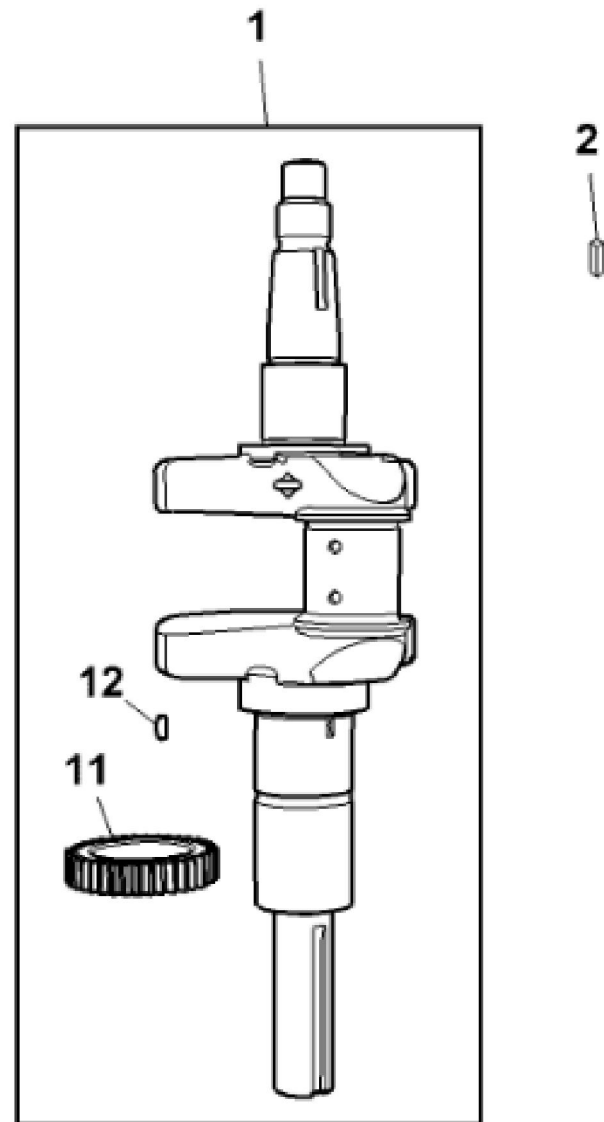

GX295132

KEY	PART NO.	PART NAME	QTY	Serial No.	REMARKS
1	MIA13076	CYLINDER	1		USE WITH MIA12930
1	MIA13213	CYLINDER	1		USE WITH MIA13109
1	MIA13208	CYLINDER	1		USE WITH AUC10161
2	MIA11778	SEAL KIT	1		Bushing, Magneto Side
3	LG391086S	SEAL	1		
4	MIU14448	SCREW	1		
5	LG691108	SCREW	3		
6	M144622	LINK	1		Throttle
7	MIA11996	CONTROL LEVER	1		Governor
8	LG690957	RETAINER	1		Element
9	MIU11502	BREATHER	1		Element
10	M144332	NUT	1		Brush Retainer
11	M144626	BOLT	1		Govenor Control Lever
12	LG690959	DOWEL PIN	6		
13	MIU14443	TUBE	1		Breather
14	MIU14444	COVER	1		Breather Passage
15	MIA13077	PLATE	1		Baffle
16	MIU14464	SCREW	1		
17	MIU14445	VALVE	1		Reed-Breather
18	UC12131	PIN	1	700001-____	

**Thank you so much for reading**

KEY	PART NO.	PART NAME	QTY	Serial No.	REMARKS
1	MIA12007	CYLINDER HEAD	1		Cylinder 1
1	MIA12008	CYLINDER HEAD	1		INCLUDES LG690971; Cylinder 2
2	M142274	GASKET	2		Cylinder Head
3	MIU14366	SCREW	10		Cylinder Head
4	MIU11451	EXHAUST VALVE	2		
5	MIU11452	INTAKE VALVE	2		
6	MIU11281	SPRING	4		Valve
7	LG499586	RETAINER	4		Keeper, Valve
8	LG690977	TAPPET	4		Valve
9	LG690083	ADJUSTER	4		Rocker Arm
10	M78543	SPARK PLUG	2		USE WITH MIA12930
10	MIU11020	SPARK PLUG	2		USE WITH MIA13109 OR AUC10161
11	LG691917	GASKET	2		Seal -O Ring, Intake Elbow
12	LG665385	BOOT	2		Spark Plug
13	M150390	SCREW	4		
14	LG690968	SEAL	2		Valve
15	LG690970	GASKET	2		Exhaust
15	LG690949	GASKET	2		Intake
16	LG691127	SCREW	8		
17	LG690981	PUSH ROD	2		Steel
18	LG690982	PUSH ROD	2		Aluminum
19	LG690972	ROCKER ARM	4		
20	M152423	ARM	4		Rocker
21	MIU11035	ROCKER ARM	4		Pivot
22	MIA10873	COVER	1		Rocker Arm, Cylinder 1
22	LG499600	COVER	1		Rocker Cylinder 2
23	MIU12502	HOSE	1		ORDER MIU14398; Vacuum, Cylinder 1
23	MIU14398	HOSE	1		
24	MIU14392	SEAL	1	810001-_____	
25	LG690971	GASKET	1		(Not Illustrated)