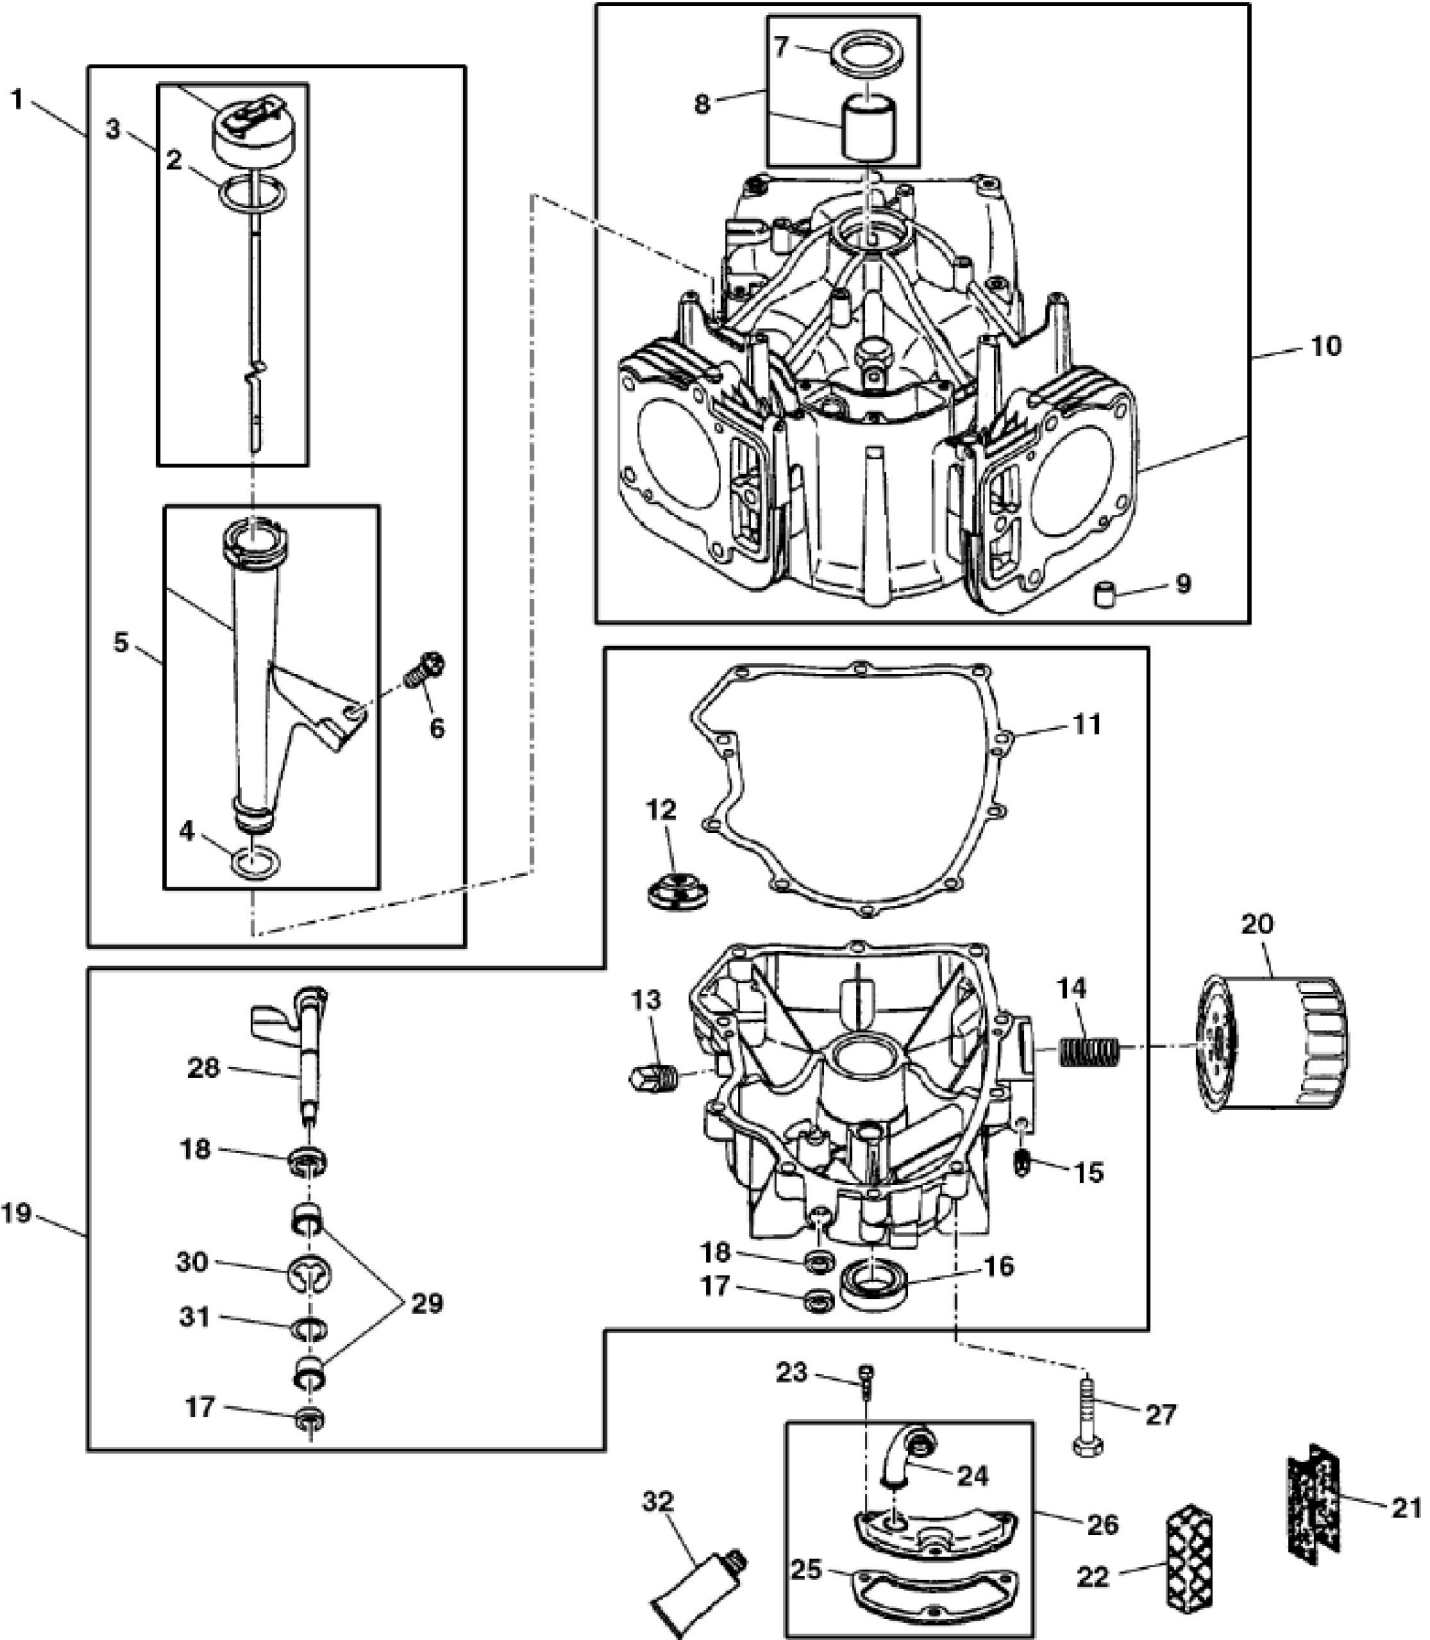

PU03367

John Deere > Turf And Utility >TRACTOR, LAWN AND GARDEN >D150 - TRACTOR, LAWN AND GARDEN >D150 100 Series Tractor >20 ENGINE GU20940, GU20941 >ST247144 - CYLINDER BLOCK AND DIPSTICK

KEY	PART NO.	PART NAME	QTY	REMARKS
1	UC11104	DIPSTICK	1	SUB FOR LG499602
2	LG691031	O-RING	1	
3	LG691036	DIPSTICK	1	
4	LG691032	SEAL	1	
5	LG691037	OIL TUBE	1	
6	M153266	SCREW	1	
7	LG391086S	SEAL	1	
8	MIA11778	SEAL KIT	1	
9	LG690959	DOWEL PIN	6	
10	MIA11345	CYLINDER BLOCK	1	ORDER MIA12493; MARKED 40H777-0274-G1; 40H777-0285-B1; 40H777-0274-G5 or 40H777-0285-B5
10	MIA13087	CYLINDER	1	SUB FOR APPL MIA12493
..	MIA13076	CYLINDER	1	SUB FOR MIA12510
11	MIU14436	GASKET	1	SUB FOR M150226 AND MIU13979
12	MIU12140	SCREEN	1	
13	15H623	PIPE PLUG	1	3/8"
14	LG690954	THREADED NIPPLE	1	
15	15H638	PIPE PLUG	1	1/8"
16	MIU11958	SEAL	1	
17	MIU11284	SEAL	1	Governor Shaft
18	MIU12503	BUSHING	1	Governor Crank
19	MIA11584	RESERVOIR	1	(Also Includes MIU12143, MIA11464 And (3) MIU12142)
20	AM125424	OIL FILTER	1	
21	LG690957	RETAINER	1	
22	MIU11502	BREATHER	1	
23	37H74	SCREW	3	MARKED 40H777-0274-G1 or 40H777-0285-B1
23	LG691108	SCREW	3	
24	MIU14443	TUBE	1	SUB FOR MIU11280
25	LG690937	GASKET	1	
26	MIA10872	BREATHER	1	
27	M142896	SCREW	10	
28	LG691045	CRANK	1	Governor
29	M142282	BUSHING	2	
30	M142286	RETAINER	1