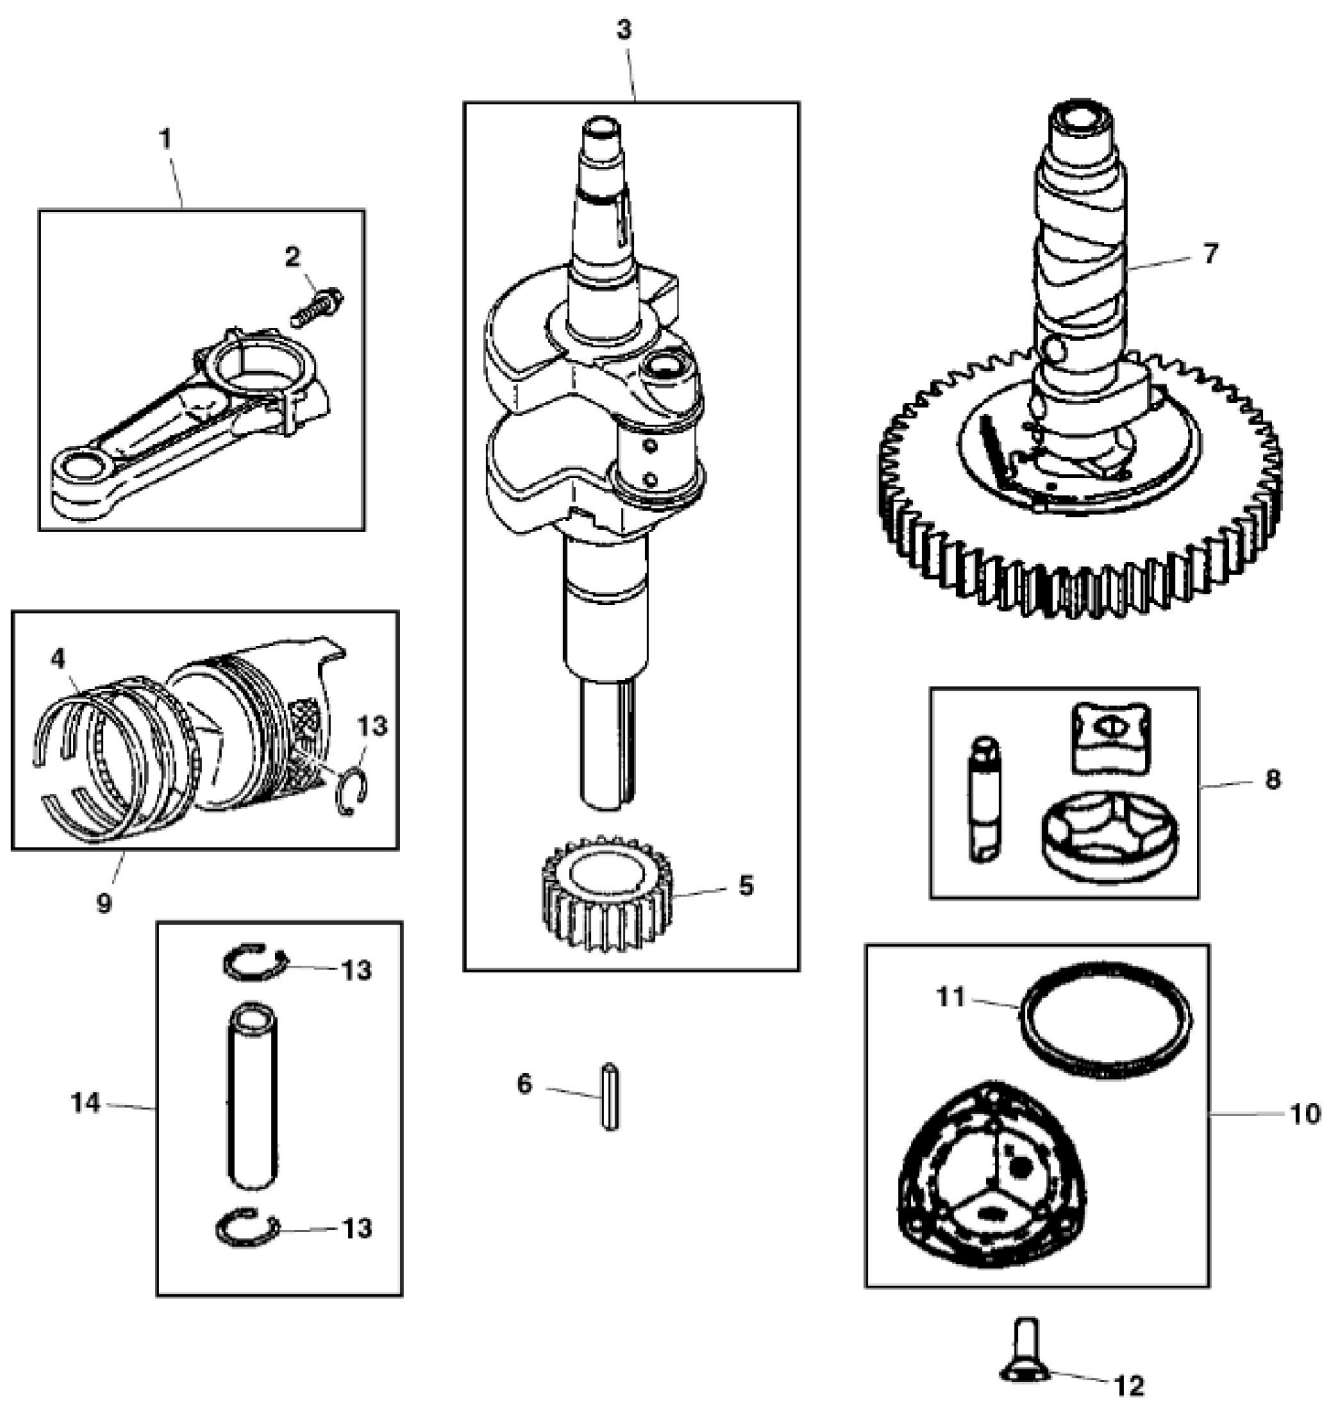

KEY	PART NO.	PART NAME	QTY	REMARKS	
31	M142280	WASHER	1		
32	PM37469	LIQUID GASKET	1