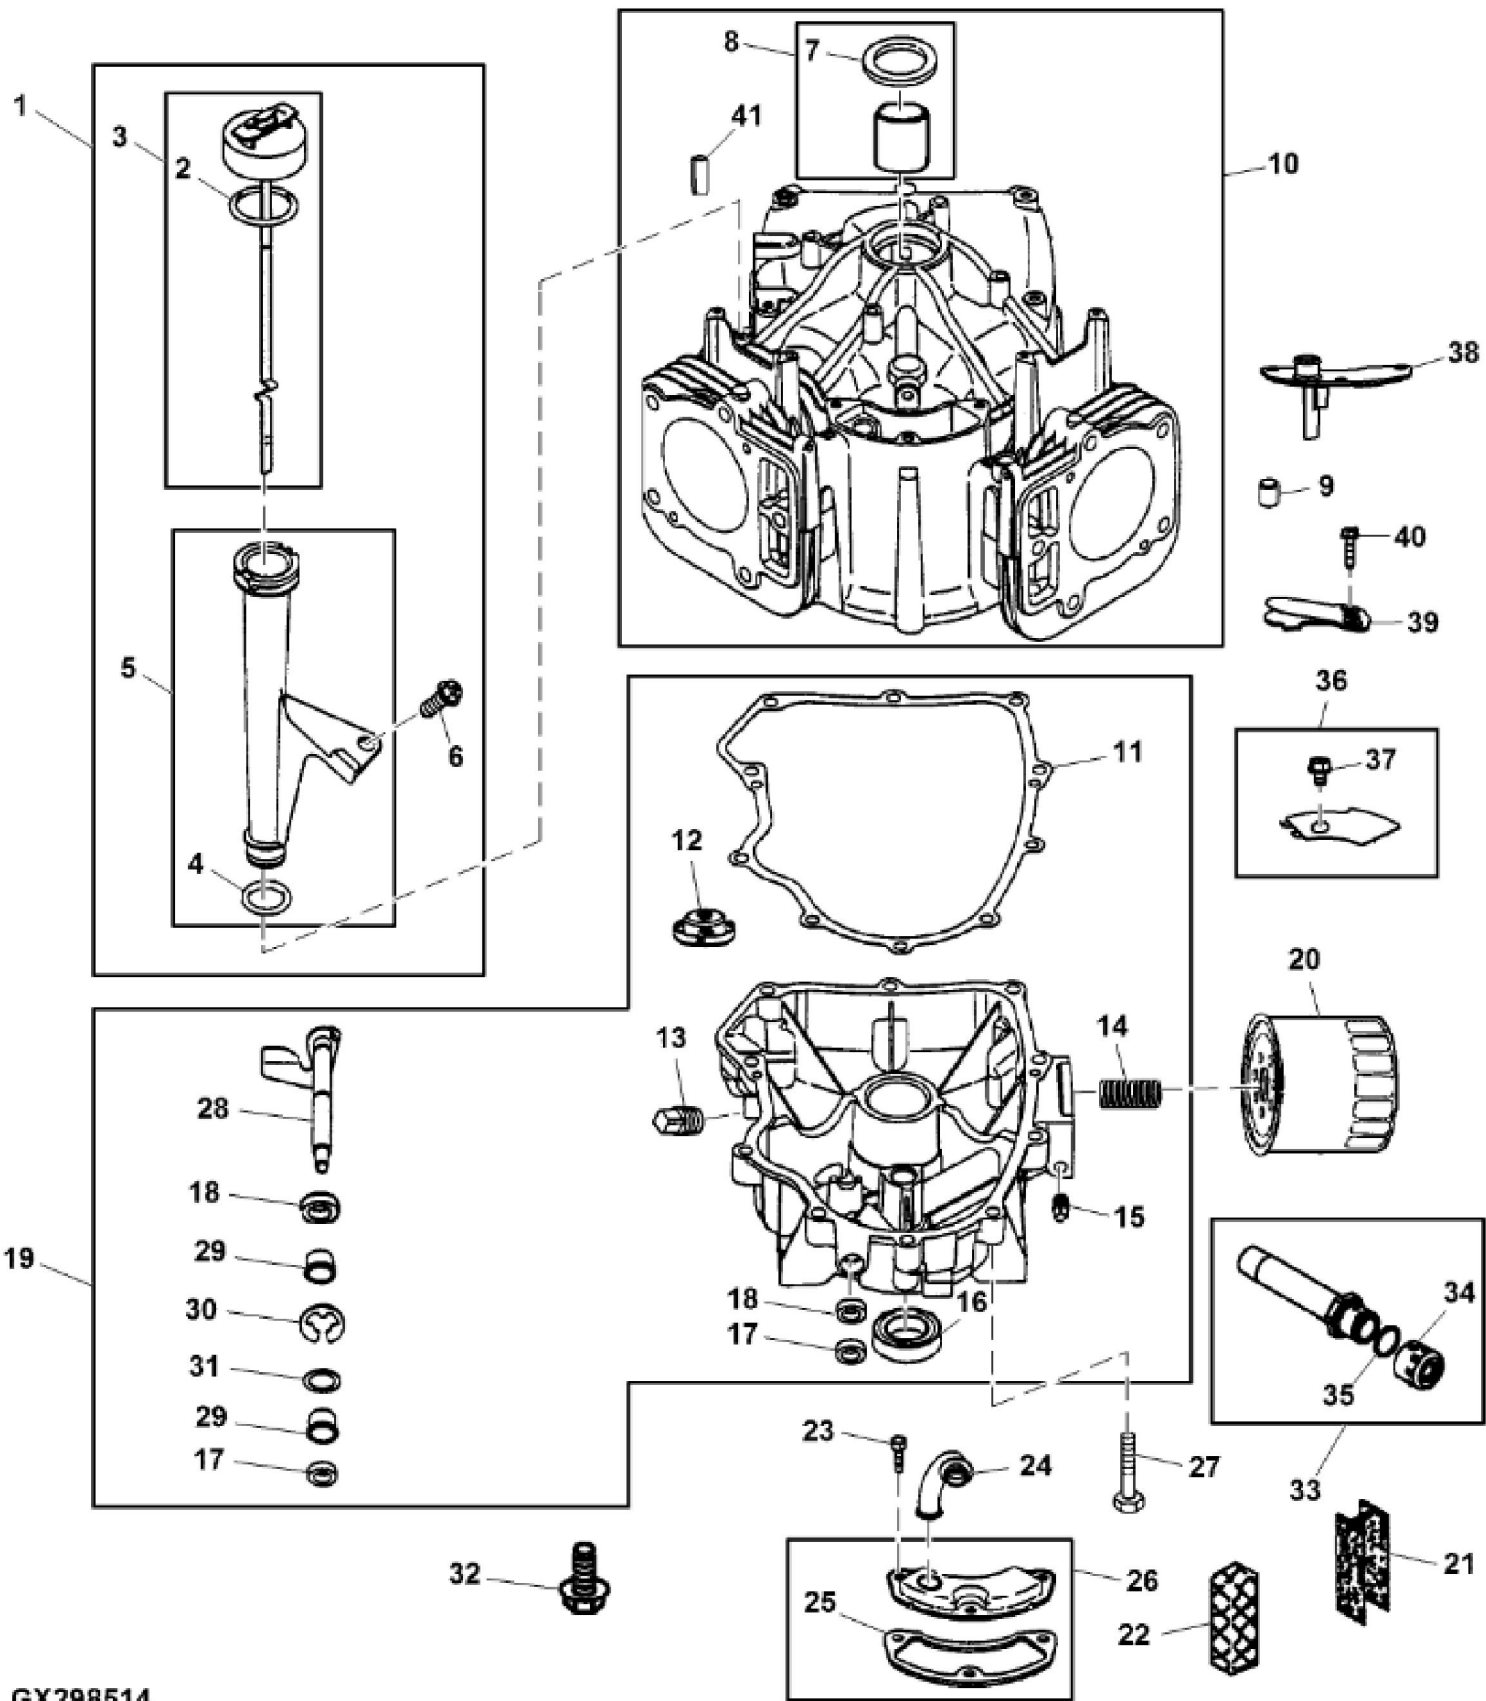

PU05786

KEY	PART NO.	PART NAME	QTY	Serial No.	REMARKS	
1	MIA12622	GASOLINE ENGINE	1		MARKED 40R877-0008-G1; ORDER MIA12860	
1	MIA12860	GASOLINE ENGINE	1	____-700000	MARKED 40N877-0002-G1; ORDER MIA13107	
1	MIA13107	GASOLINE ENGINE	1	700001-810000	MARKED 40N877-0017-G1; ORDER AUC10159	
1	AUC10159	GASOLINE ENGINE	1	810001-____	MARKED 40N877-0034-G1	

GX298514

KEY	PART NO.	PART NAME	QTY	Serial No.	REMARKS
1	UC11104	DIPSTICK	1		SUB FOR LG499602; Tube Assembly
2	LG691031	O-RING	1		
3	LG691036	DIPSTICK	1		
4	LG691032	SEAL	1		
5	LG691037	OIL TUBE	1		
6	M153266	SCREW	1		
7	LG391086S	SEAL	1		
8	MIA11778	SEAL KIT	1		
9	LG690959	DOWEL PIN	6		
10	MIA13087	CYLINDER BLOCK	1		USE WITH MIA12860 OR MIA12622; SUB FOR APPL MIA12493
10	MIA13208	CYLINDER	1		USE WITH MIA13107 OR AUC10159
11	MIU14436	GASKET	1	____-700000	SUB FOR MIU13979; Crankcase
11	.....	GASKET	1	700001-____	MF PM37469; Crankcase
12	MIU12140	SCREEN	1		
13	15H623	PIPE PLUG	1		3/8"
14	LG690954	THREADED NIPPLE	1		
15	15H638	PIPE PLUG	1		1/8"
16	MIU11958	SEAL	1		
17	MIU11284	SEAL	2		Governor Shaft
18	MIU12503	BUSHING	2		Governor Crank
19	MIA11584	RESERVOIR	1	____-700000	ALSO INCLUDES MIU12143; MIA11464; LG692125 AND (3) MIU12142; USE WITH MIA12860 OR MIA12622
19	MIA13209	RESERVOIR	1	700001-____	USE WITH MIA13107 OR AUC10159
20	AM125424	OIL FILTER	1		
21	LG690957	RETAINER	1		USE WITH MIA12860 OR MIA12622
22	MIU11502	BREATHER	1		USE WITH MIA12860 OR MIA12622
23	LG691108	SCREW	3		
24	MIU14443	TUBE	1		SUB FOR MIU11280
25	LG690937	GASKET	1		Breather
26	MIA10872	BREATHER	1	____-600000	
27	M142896	SCREW	10		
28	LG691045	CRANK	1		Governor
29	M142282	BUSHING	2		
30	M142286	RETAINER	2		