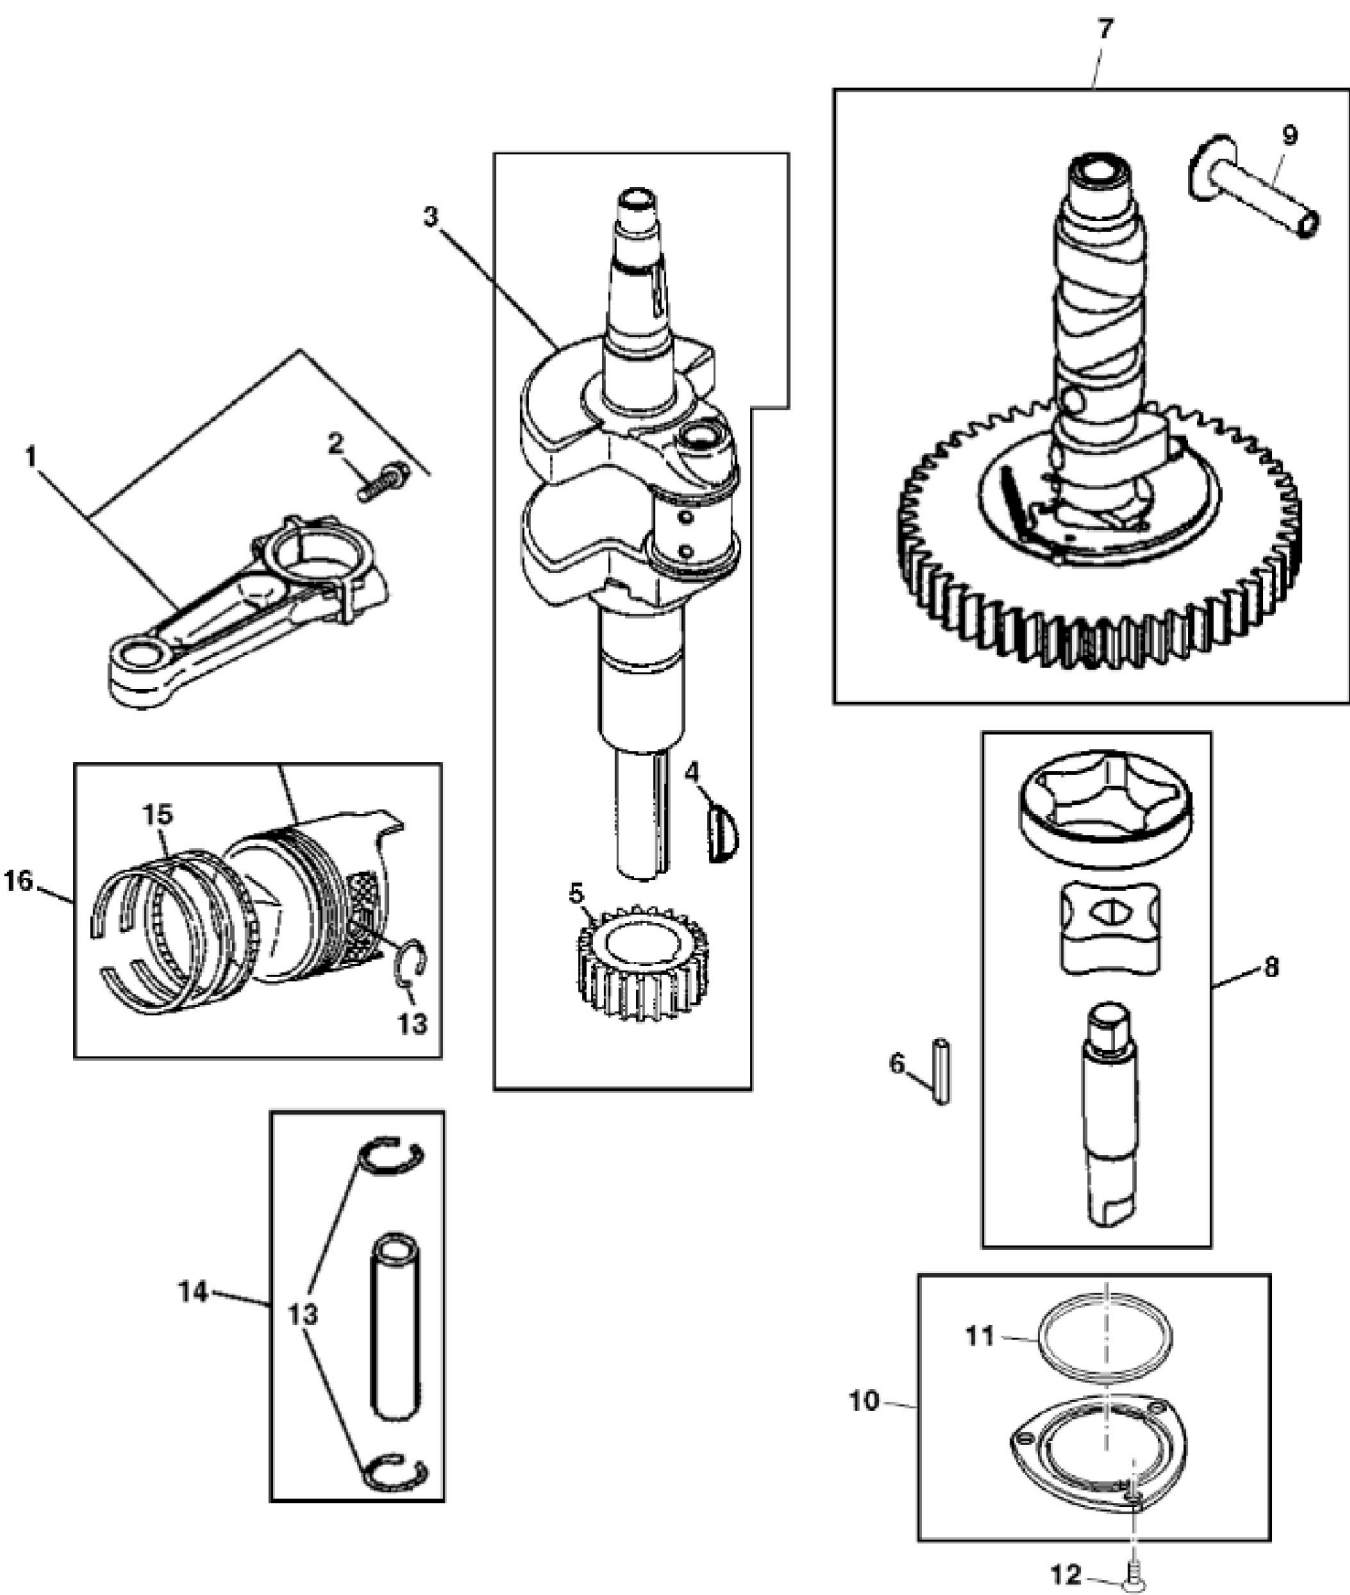

GX298514

KEY	PART NO.	PART NAME	QTY	Serial No.	REMARKS
1	UC11104	DIPSTICK	1		SUB FOR LG499602; Tube Assembly
2	LG691031	O-RING	1		
3	LG691036	DIPSTICK	1		
4	LG691032	SEAL	1		
5	LG691037	OIL TUBE	1		
6	M153266	SCREW	1		
7	LG391086S	SEAL	1		
8	MIA11778	SEAL KIT	1		
9	LG690959	DOWEL PIN	6		
10	MIA13087	CYLINDER BLOCK	1		USE WITH MIA12860 OR MIA12622; SUB FOR APPL MIA12493
10	MIA13208	CYLINDER	1		USE WITH MIA13107 OR AUC10159
11	MIU14436	GASKET	1	____-700000	SUB FOR MIU13979; Crankcase
11	.....	GASKET	1	700001-____	MF PM37469; Crankcase
12	MIU12140	SCREEN	1		
13	15H623	PIPE PLUG	1		3/8"
14	LG690954	THREADED NIPPLE	1		
15	15H638	PIPE PLUG	1		1/8"
16	MIU11958	SEAL	1		
17	MIU11284	SEAL	2		Governor Shaft
18	MIU12503	BUSHING	2		Governor Crank
19	MIA11584	RESERVOIR	1	____-700000	ALSO INCLUDES MIU12143; MIA11464; LG692125 AND (3) MIU12142; USE WITH MIA12860 OR MIA12622
19	MIA13209	RESERVOIR	1	700001-____	USE WITH MIA13107 OR AUC10159
20	AM125424	OIL FILTER	1		
21	LG690957	RETAINER	1		USE WITH MIA12860 OR MIA12622
22	MIU11502	BREATHER	1		USE WITH MIA12860 OR MIA12622
23	LG691108	SCREW	3		
24	MIU14443	TUBE	1		SUB FOR MIU11280
25	LG690937	GASKET	1		Breather
26	MIA10872	BREATHER	1	____-600000	
27	M142896	SCREW	10		
28	LG691045	CRANK	1		Governor
29	M142282	BUSHING	2		
30	M142286	RETAINER	2		

**Thank you so much for reading**

KEY	PART NO.	PART NAME	QTY	Serial No.	REMARKS
31	M142280	WASHER	1		
32	GX24210	SCREW	4		Engine Mounting
33	AM131611	DRAIN PLUG	1		
34	M144897	CAP	1		
35	T77932	O-RING	1		
36	MIA13077	PLATE	1		USE WITH MIA13107 OR AUC10159
37	MIU14464	SCREW	1		USE WITH MIA13107 OR AUC10159
38	MIU14444	COVER	1		USE WITH MIA13107 OR AUC10159
39	MIU14445	VALVE	1		USE WITH MIA13107 OR AUC10159
40	MIU14448	SCREW	1		USE WITH MIA13107 OR AUC10159
41	UC12131	PIN	1	810001-_____	
42	LG692125	CAP SCREW	1		(Not Illustrated)