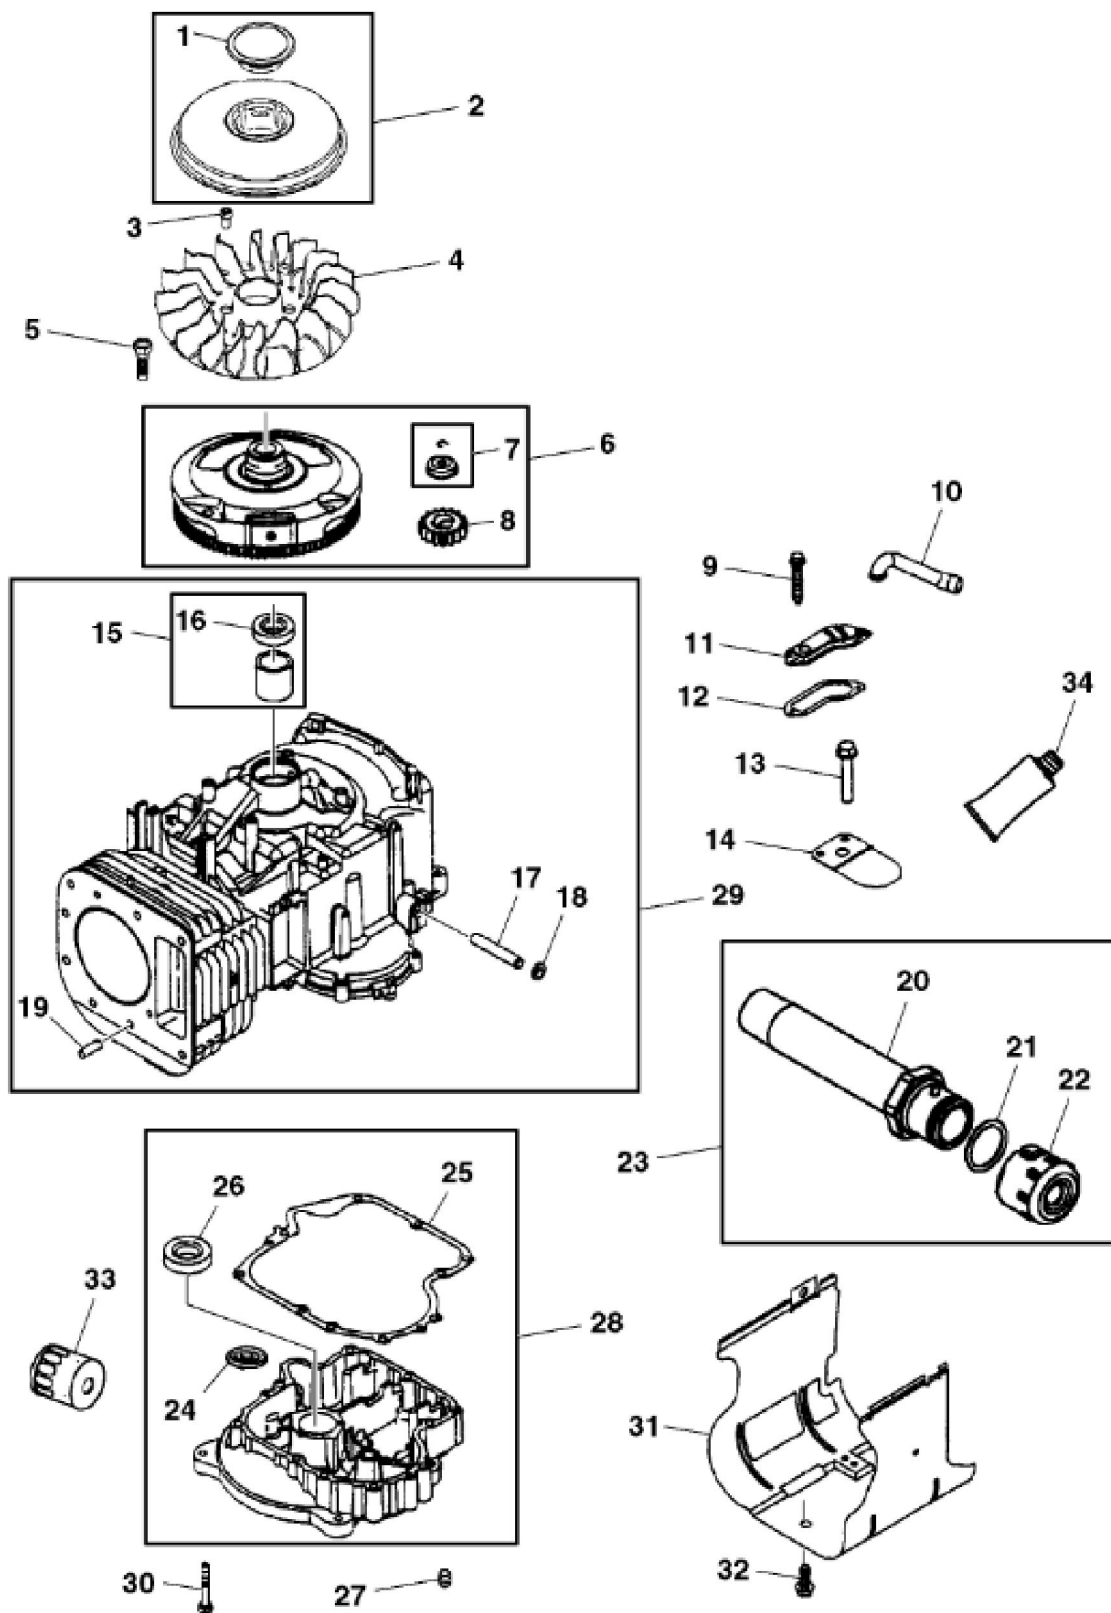

PU02956

KEY	PART NO.	PART NAME	QTY	REMARKS	
1	MIA11894	GASOLINE ENGINE	1	NLA; ORDER MIA12072; 331877-0238-G1	
1	MIA12072	GASOLINE ENGINE	1	NLA; ORDER MIA12228	
1	MIA12228	GASOLINE ENGINE	1	NLA; ORDER MIA12440; 331877-0242-G5	
1	MIA12440	GASOLINE ENGINE	1	NLA; ORDER MIA12621; MARKED 331977-0102-G6	
1	MIA11895	GASOLINE ENGINE	1	NLA; ORDER MIA12073; 331877-0240-B1	
1	MIA12073	GASOLINE ENGINE	1	NLA; ORDER MIA12227	
1	MIA12227	GASOLINE ENGINE	1	NLA; ORDER MIA12439	
1	MIA12439	GASOLINE ENGINE	1	NLA; ORDER MIA12621; MARKED 331977-0103-B2	
1	MIA12621	GASOLINE ENGINE	1	MARKED 331877-0004-G1	

<https://www.ebooklibonline.com>

Hello dear friend!

Thank you very much for reading.

Enter the link into your browser.

The full manual is available for immediate download.

<https://www.ebooklibonline.com>

KEY	PART NO.	PART NAME	QTY	Serial No.	REMARKS
1	MIU11635	PLUG	1		
2	MIA11594	SCREEN	1		
3	MIU12152	SCREW	2		Flywheel Fan; INCLUDES MIA13976
3	MIU13976	WASHER	1		
4	MIU12167	FAN	1		(Flywheel)
5	M153303	SCREW	1		
6	AM135134	FLYWHEEL	1		
6	MIA12501	FLYWHEEL	1		MARKED 331977-0102-G6; 33R877-0004-G1; or 331977-0103-B2
7	LG691265	SNAP RING	1		
8	LG693713	PINION	1		
9	M147508	SCREW	2		
10	MIU11682	TUBE	1		
11	MIU11631	COVER	1		
12	M147564	GASKET	1		
13	M147507	SCREW	2		
14	M147501	BREATHER	1		Reed
15	LG399265	BEARING	1		NLA; ORDER MIA11778
15	MIA11778	SEAL KIT	1		
16	LG391086S	SEAL	1		
17	M147497	BUSHING	1		Governor
18	LG692407	SEAL	1		Governor
19	LG690959	DOWEL PIN	2		
20	OIL TUBE	1		ORDER AM131611
21	T77932	O-RING	1		
22	M144897	CAP	1		
23	AM131611	DRAIN PLUG	1		
24	MIU12709	SCREEN	1		
25	M147513	GASKET	1		
26	MIU11958	SEAL	1		PTO Side
27	15H623	PIPE PLUG	1		3/8", (SUB FOR LG690946)
28	AM135143	RESERVOIR	1		NLA; ORDER MIA12717; INCLUDES 15H638
28	MIA12717	RESERVOIR	1		INCLUDES 15H638
29	MIA11211	CYLINDER HEAD	1		NLA; ORDER MIA12502
29	MIA12502	CYLINDER	1		