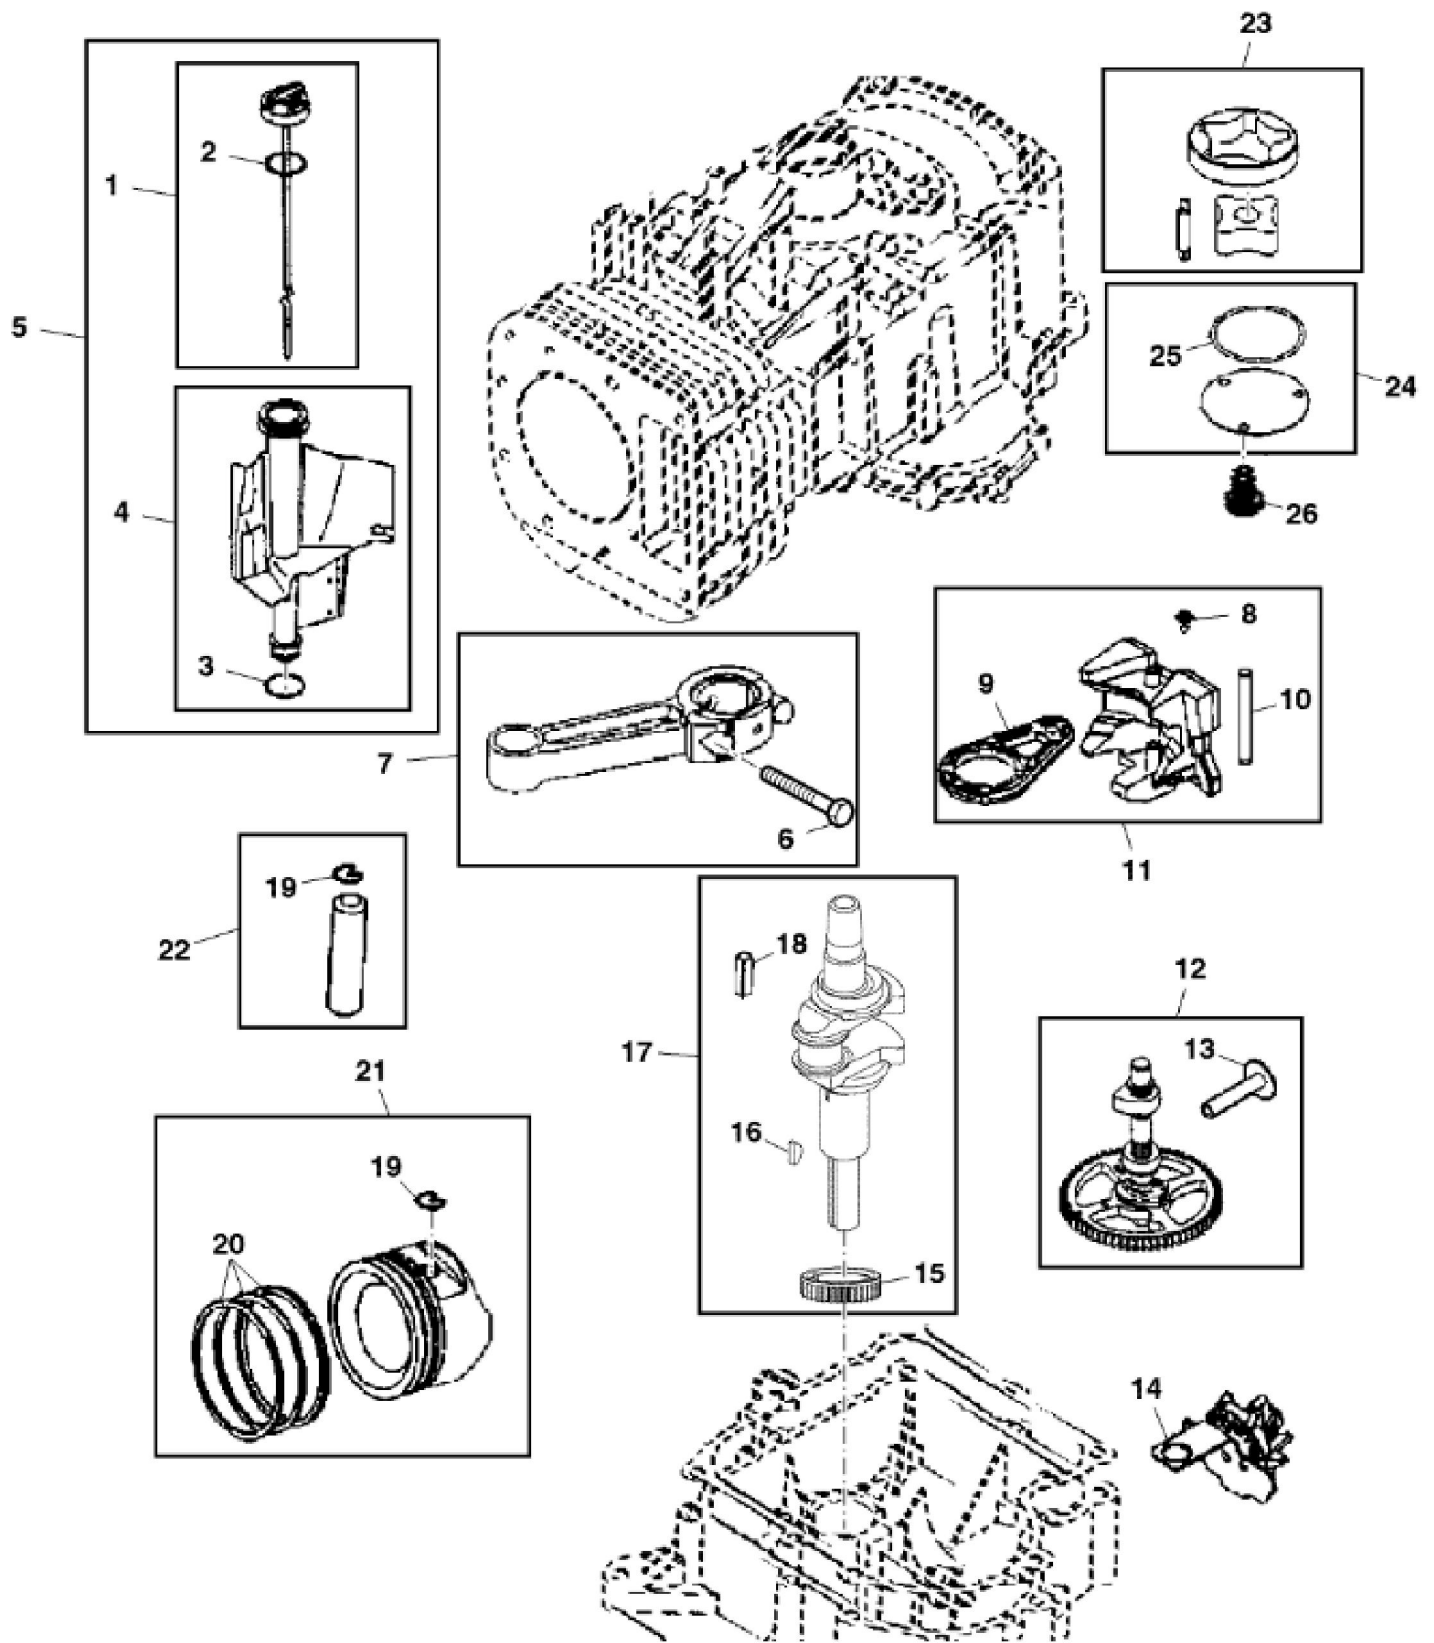

**Thank you so much for reading**

KEY	PART NO.	PART NAME	QTY	Serial No.	REMARKS
21	T77932	O-RING	1		
22	M144897	CAP	1		
23	AM131611	OIL TUBE	1		
24	MIU12709	SCREEN	1		
25	M147513	GASKET	1		
26	MIU11958	SEAL	1		PTO Side
27	15H638	PIPE PLUG	1		1/8"
28	MIA12717	RESERVOIR	1		SUB FOR AM135143
29	GX24210	SCREW	4		SUB FOR GC00331; Engine Mounting
30	15H623	PIPE PLUG	1		3/8"
31	LG692125	CAP SCREW	10		
32	AM125424	OIL FILTER	1		
33	LG691693	BOLT	1		
34	MIA11778	SEAL KIT	1		SUB FOR LG399265
35	MIU12155	WASHER	1		
36	MIU14366	SCREW	10		SUB FOR MIU11632
37	MIU13976	WASHER	1		
38	MIU11717	GUARD	1		
39	LG690946	DRAIN PLUG	1		