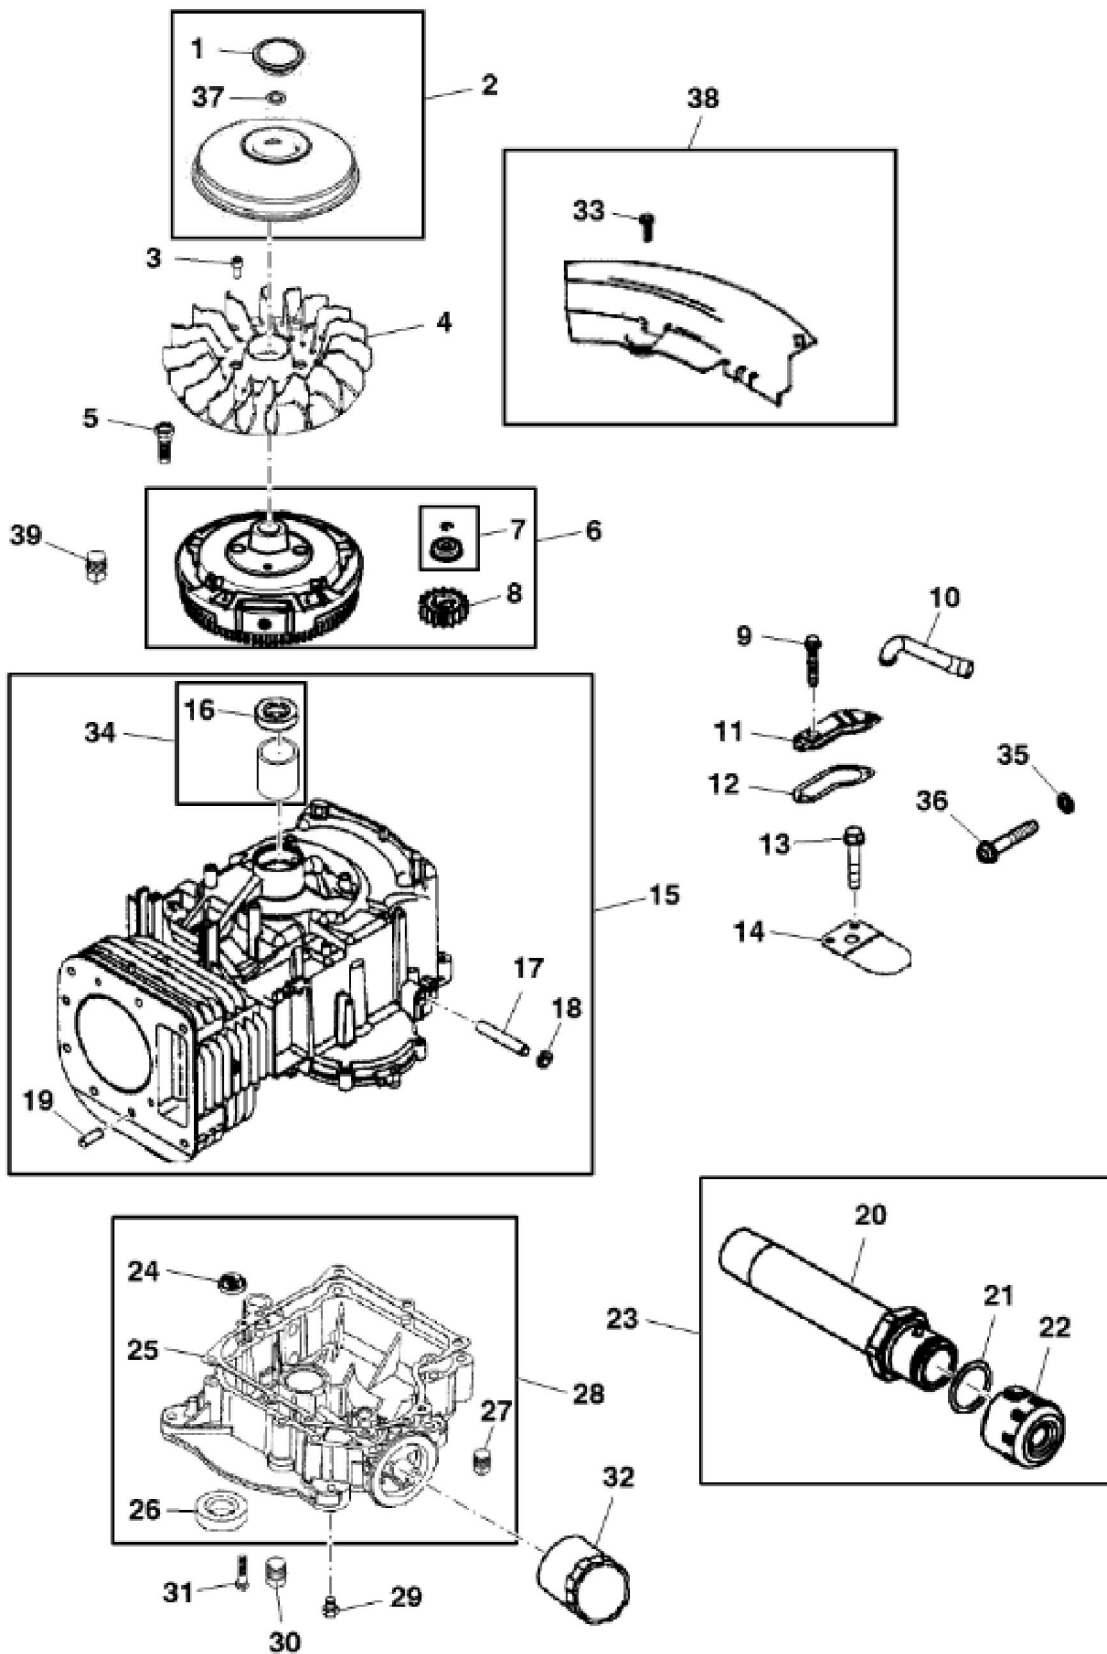

KEY	PART NO.	PART NAME	QTY	Serial No.	REMARKS
1	MIU11635	PLUG	1		
2	MIA13017	SCREEN KIT	1	____-500000	(USA (Not California)) (Australia) SUB FOR MIA11525
2	MIA11594	SCREEN	1	500001-____	(USA (Not California)) (Australia)
2	MIA13017	SCREEN KIT	1	____-200000	(Canada, Europe and Mexico) SUB FOR MIA11525
2	MIA11594	SCREEN	1	200001-____	(Canada, Europe and Mexico)
2	MIA13017	SCREEN KIT	1	____-050000	(California Only) SUB FOR MIA11525
2	MIA11594	SCREEN	1	050001-____	(California Only)
3	MIU12152	SCREW	2		
4	MIU12139	FAN	1	____-500000	(USA (Not California)) (Australia)
4	MIU12167	FAN	1	500001-____	(USA (Not California)) (Australia)
4	MIU12139	FAN	1	____-200000	(Canada, Europe and Mexico)
4	MIU12167	FAN	1	200001-____	(Canada, Europe and Mexico)
4	MIU12139	FAN	1	____-050000	(California Only)
4	MIU12167	FAN	1	050001-____	(California Only)
5	M153303	SCREW	4		
6	AM135134	FLYWHEEL	1	____-400000	(USA (Not California))
6	MIA12501	FLYWHEEL	1	400001-____	(USA (Not California))
6	AM135134	FLYWHEEL	1	____-080000	(Canada, Europe and Mexico) (Australia)
6	MIA12501	FLYWHEEL	1	080001-____	(Canada, Europe and Mexico) (Australia)
6	AM135134	FLYWHEEL	1	____-040000	(California Only)
6	MIA12501	FLYWHEEL	1	040001-____	(California Only)
7	LG691265	SNAP RING	1		
8	LG693713	PINION	1		
9	M147508	SCREW	2		
10	MIU11682	TUBE	1		
11	MIU11631	COVER	1		Breather Passage
12	M147564	GASKET	1		
13	M147507	SCREW	1		
14	M147501	BREATHER	1		
15	MIA12502	CYLINDER	1		
16	LG391086S	SEAL	1		
17	M147497	BUSHING	1		
18	LG692407	SEAL	1		
19	LG690959	DOWEL PIN	2		
20	.....	OIL TUBE	1		ORDER AM131611