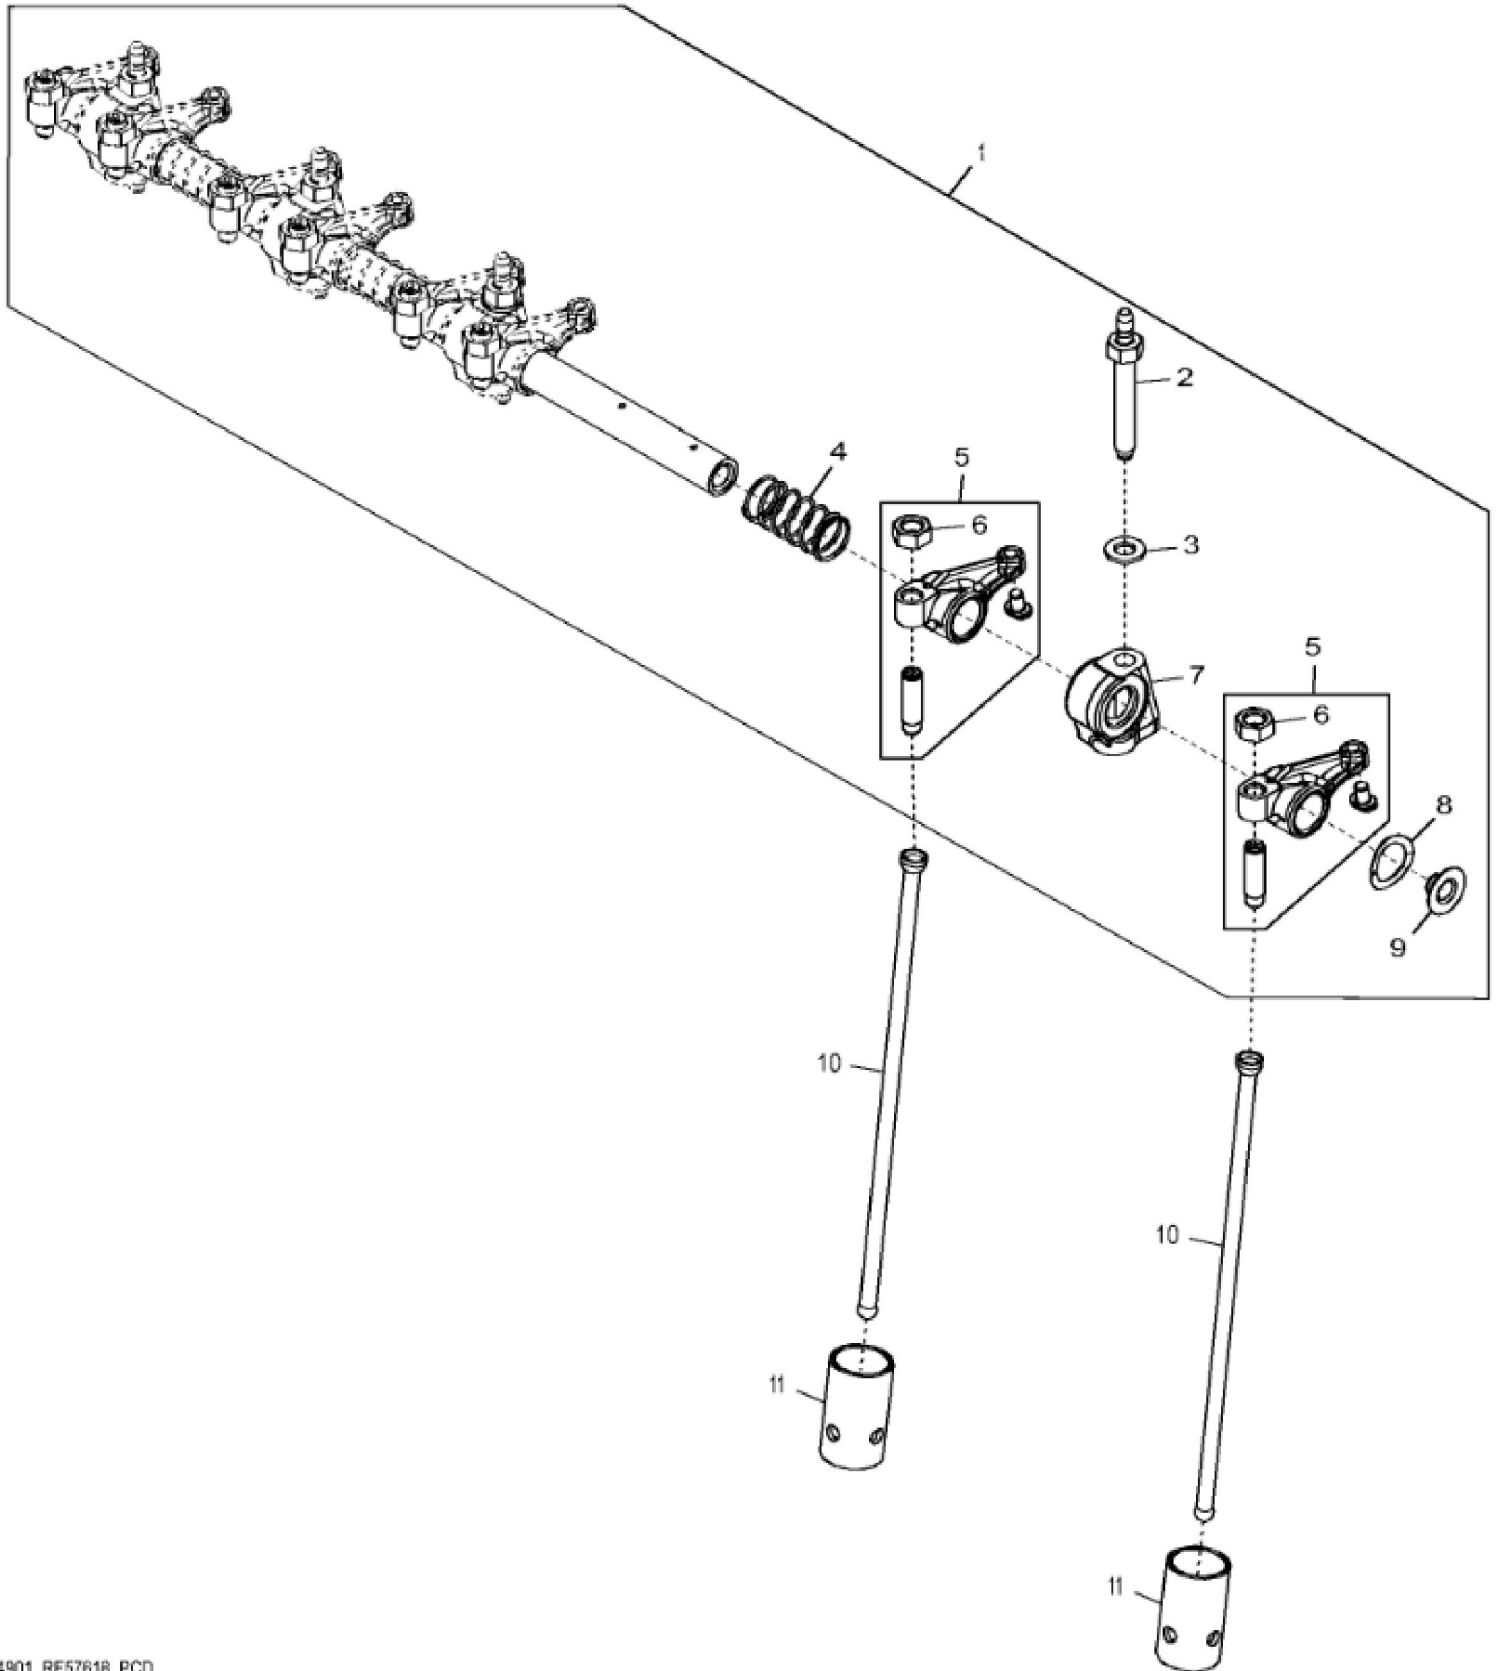

KEY	PART NO.	PART NAME	QTY	REMARKS	
1	RE520835	PISTON-LINER KIT	4		
2	AR65507	O-RING KIT	4	PKG (3)	
3	RE66271	PISTON RING KIT	4	PKG (3)	
4	R123178	PISTON PIN	4		
5	M41029	SNAP RING	8		
6	RE65908	BEARING	8		
7	RE500002	CONNECTING ROD	4		
7	SE501096	CONNECTING ROD REMAN	1	REMAN FOR RE500002	
8	R501124	SCREW	2		
9	R123960	BUSHING	1