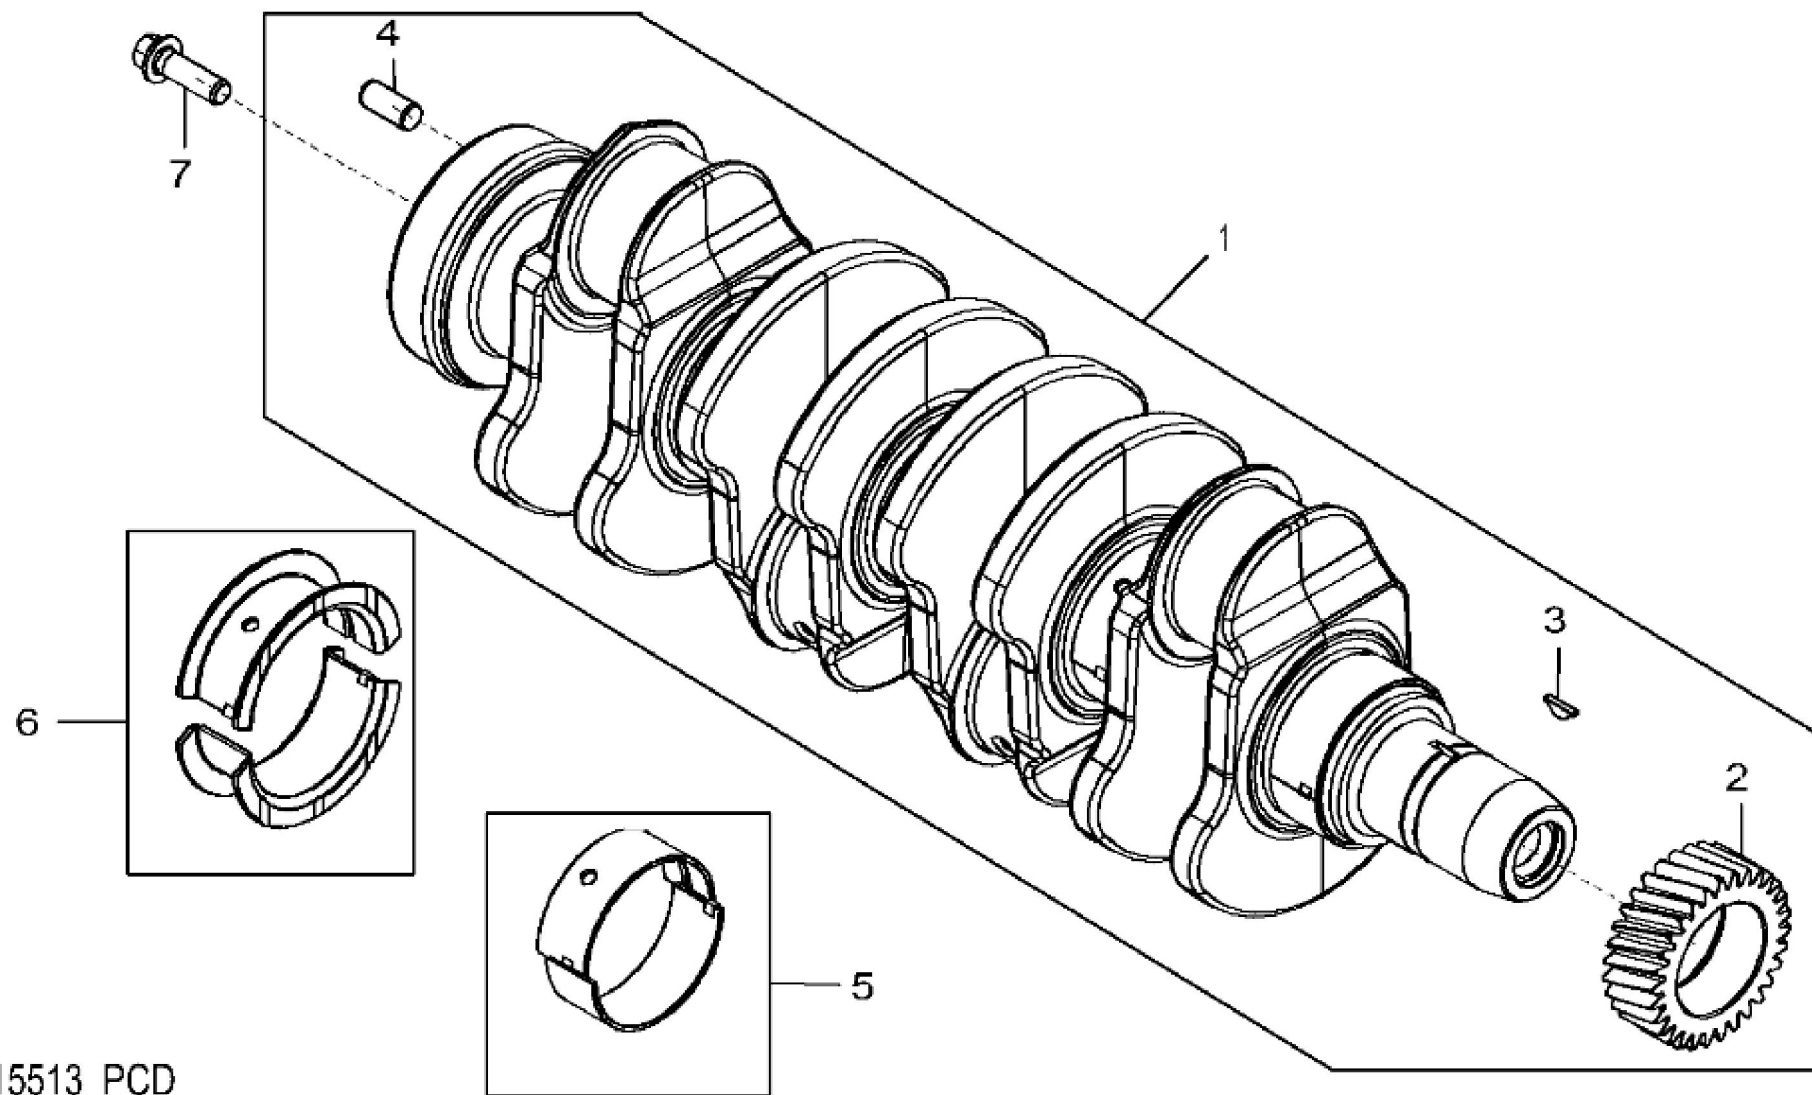

4715_RE515513_PCD

KEY	PART NO.	PART NAME	QTY	REMARKS	
1	RE506195	CRANKSHAFT	1	(Grinding Guidelines : See CTM104) (Iron) ALSO ORDER RE538097 AND RE44574	
1	SE501656	CRANKSHAFT REMAN	1	(With Bearings) REMAN FOR RE506195	
2	R120631	GEAR	1	Z = 30	
3	R505609	SHAFT KEY	1		
4	A120R	DOWEL PIN	1		
5	RE65165	BEARING KIT	4	STD KIT, MARKED R123561 AND R123562	
5	RE65911	BEARING	1	US -0.254 MM , MARKED R130576 AND R130577	
6	RE65168	BEARING KIT	1	STD KIT, MARKED R123563 AND R123564	
6	RE65912	THRUST BEARING	1	US -0.254MM , MARKED R130576 AND R130577	
7	R135918	BOLT	4