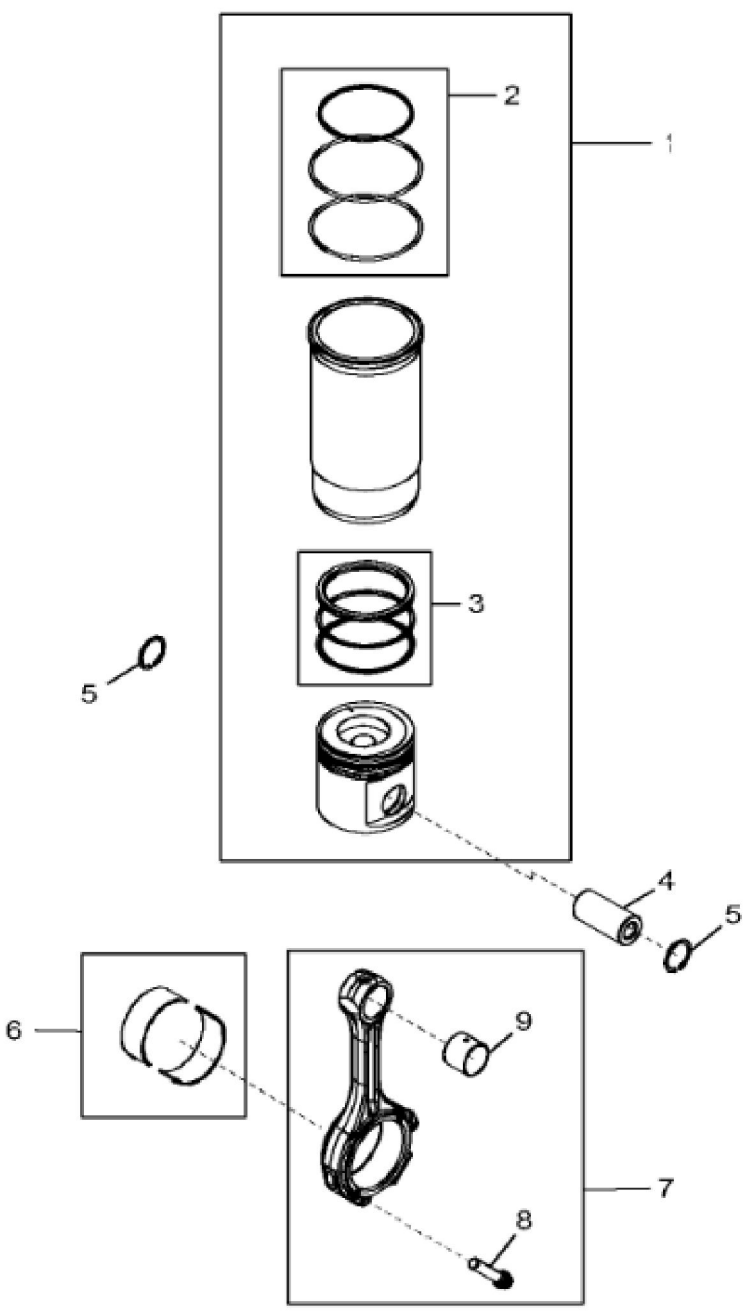

RE71548PCDD03

| KEY | PART NO. | PART NAME | QTY | REMARKS |
|-----|----------|--------------------|-----|-------------------|
| 1 | RE56375 | CAMSHAFT | 1 | |
| 1 | SE501624 | CAMSHAFT REMAN | 1 | REMAN FOR RE56375 |
| 2 | R133303 | SHAFT KEY | 1 | |
| 3 | R116466 | PLUG | 1 | |
| 4 | R132518 | PLATE | 1 | |
| 5 | 19M7867 | SCREW | 2 | M8 X 25 |
| 6 | R26650 | DOWEL PIN | 2 | |
| 7 | T18891 | PLUG | 2 | |
| 8 | R119874 | BUSHING | 1 | |
| 9 | | COMPRESSION SPRING | 1 | ORDER RE505501 |
| 10 | RE505501 | BLEED VALVE | 1 | |
| 11 | R121043 | VALVE | 1 | |
| 12 | R111137 | SPRING | 1 | |
| 13 | R115299 | BUSHING | 6 | |
| 14 | T23474 | CAP SCREW | 10 | |
| 15 | T20168 | WASHER | 10 | |
| 16 | R114241 | BEARING CAP | 4 | |
| 17 | R115390 | BUSHING | 1 | |
| 18 | R75892 | O-RING | 1 | |
| 19 | 15H695 | PIPE PLUG | 1 | 3/8" |
| 20 | RE508185 | FITTING | 2 | INCLUDES U13639 |
| 21 | U13639 | O-RING | 1 | |
| 22 | R48685 | DOWEL PIN | 4 | |
| 23 | R131182 | ORIFICE | 4 | |
| 24 | R26493 | BUSHING | 1 | |
| 25 | R132186 | BEARING CAP | 1 | |
| 26 | 15H584 | PIPE PLUG | 1 | 1/2" |
| 27 | RE507807 | PIPE PLUG | 1 | |
| 28 | RE71255 | PIPE PLUG | 1 | |
| 29 | | CYLINDER BLOCK | 1 | MARKED R534787 |

| KEY | PART NO. | PART NAME | QTY | REMARKS | |
|-----|----------|------------------|-----|---|--|
| 1 | RE506195 | CRANKSHAFT | 1 | (Grinding Guidelines : See CTM104) (Iron) ALSO ORDER RE538097 AND RE44574 | |
| 1 | SE501656 | CRANKSHAFT REMAN | 1 | (With Bearings) REMAN FOR RE506195 | |
| 2 | R120631 | GEAR | 1 | Z = 30 | |
| 3 | R505609 | SHAFT KEY | 1 | | |
| 4 | A120R | DOWEL PIN | 1 | | |
| 5 | RE65165 | BEARING KIT | 4 | STD KIT, MARKED R123561 AND R123562 | |
| 5 | RE65911 | BEARING | 1 | US -0.254 MM , MARKED R130576 AND R130577 | |
| 6 | RE65168 | BEARING KIT | 1 | STD KIT, MARKED R123563 AND R123564 | |
| 6 | RE65912 | THRUST BEARING | 1 | US -0.254MM , MARKED R130576 AND R130577 | |
| 7 | R135918 | BOLT | 4 | | |