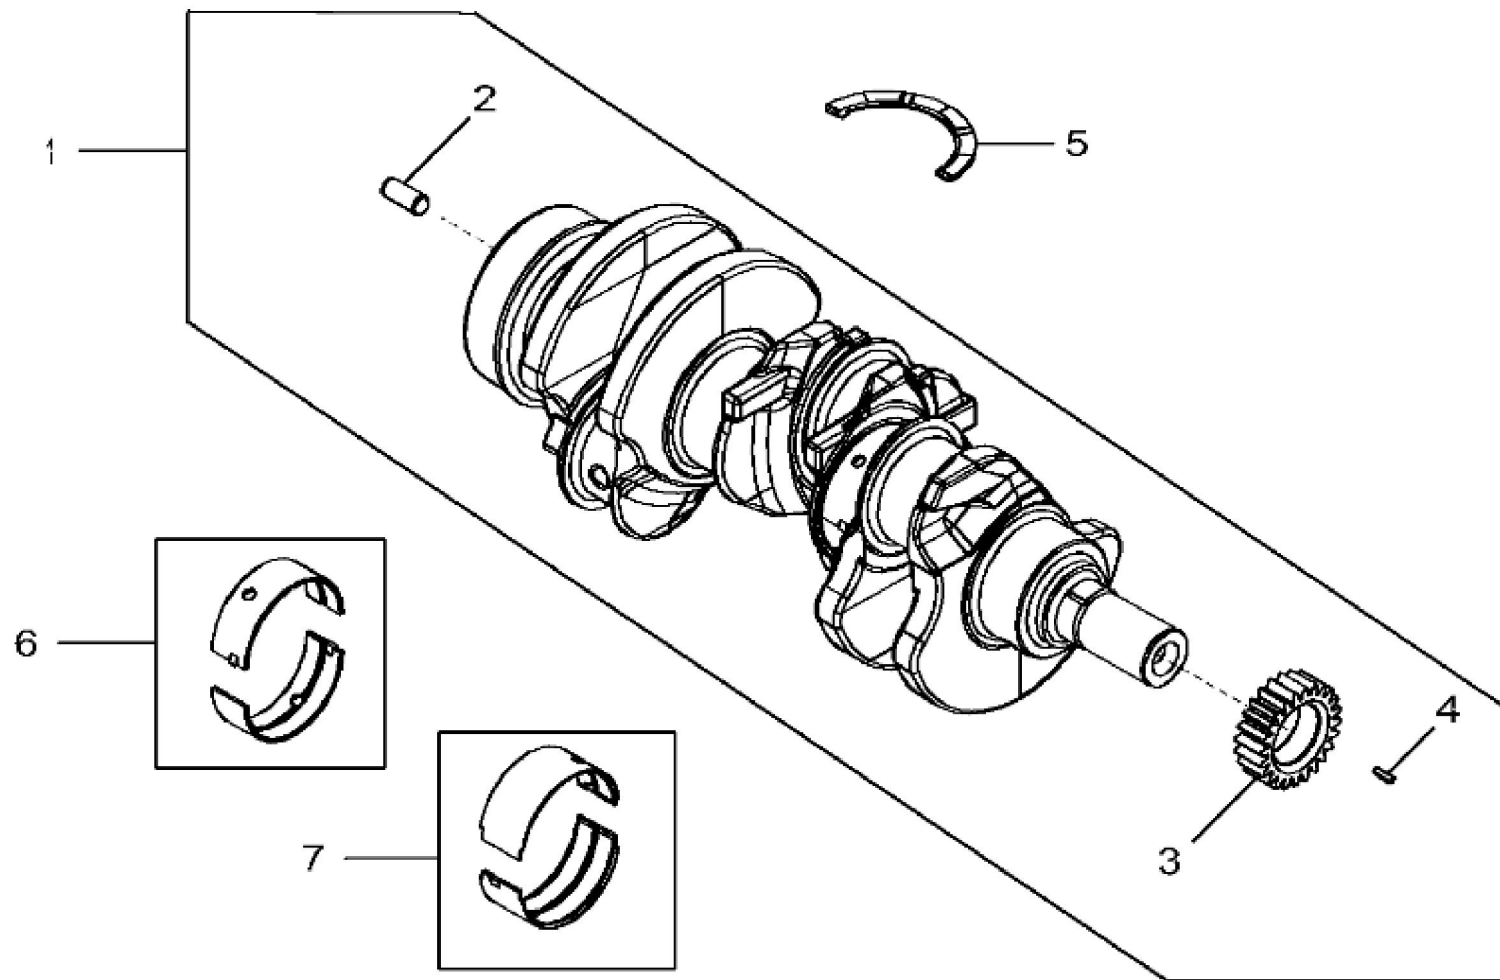

4713_RE507623_PCD

KEY	PART NO.	PART NAME	QTY	REMARKS	
1	RE521348	CRANKSHAFT	1	(With Bearings) SUB FOR RE50979; KIT	
1	SE501652	CRANKSHAFT REMAN	1	(With Bearings) (With Spur Timing Gears) REMAN FOR RE521348	
1	SE501653	CRANKSHAFT REMAN	1	(With Bearings) (With Helical Timing Gears) REMAN FOR RE521348	
1	RE502385	CRANKSHAFT	1	(For India Market Only) MARKED R542963	
2	A120R	DOWEL PIN	1		
3	R538912	GEAR	1	SUB FOR R100850 OR R504262	
4	26H72	SHAFT KEY	1	1/8" X 5/8"	
5	R516362	THRUST WASHER	3		
6	AT21140	BEARING	3		
7	RE57279	BEARING KIT	1