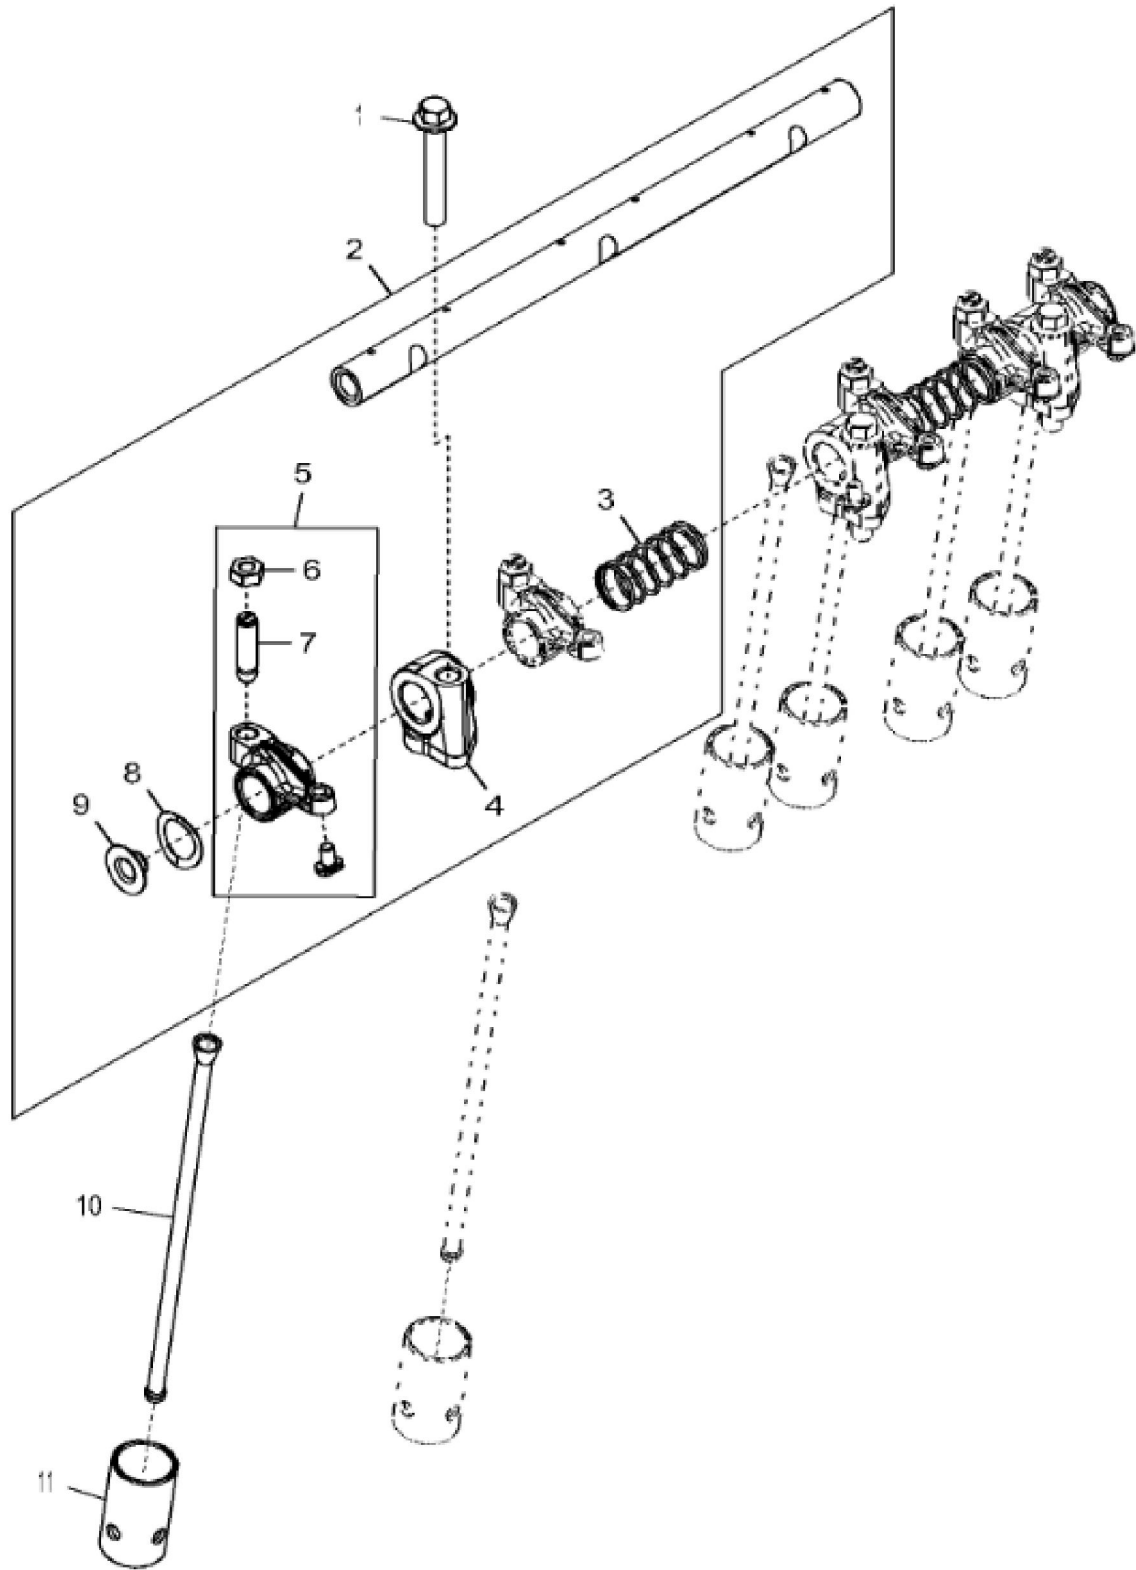

KEY	PART NO.	PART NAME	QTY	REMARKS
1	R516126	PACKING	3	
2	R26121	O-RING	3	
3	R515466	O-RING	3	
4	R26493	BUSHING	1	
5	15H623	PIPE PLUG	1	3/8"
6	15H653	PIPE PLUG	1	1"
7	15H685	PIPE PLUG	1	1/4"
8	R121043	VALVE	1	
9	T20072	PLATE	1	
10	19H2676	CAP SCREW	2	3/8" X 1"
11	RE504451	CAMSHAFT	1	
12	26H72	SHAFT KEY	1	1/8" X 5/8"
13	R119874	BUSHING	1	
14	T18891	PLUG	2	
15	R97185	O-RING	1	
16	R26650	DOWEL PIN	2	
17	R65215	BEARING CAP	3	
18	R79089	CAP	1	
19	T20168	WASHER	8	
20	R528387	CAP SCREW	8	SUB FOR T23474
21	T23435	THREADED NIPPLE	1	
22	RE71255	PIPE PLUG	2	
23	R48685	DOWEL PIN	4	
24	R54802	ORIFICE	3	
25	15H237	PIPE PLUG	1	1/2"
26	RE507807	PIPE PLUG	1	
27	D2361R	BALL	1	
28	CYLINDER BLOCK	1	MARKED R130874; ORDER RE538002
29	RE63674	VALVE	1	
30	R111137	SPRING	1	
31	RE525162	O-RING KIT	1	

KEY	PART NO.	PART NAME	QTY	REMARKS	
1	RE521348	CRANKSHAFT	1	(With Bearings) SUB FOR RE50979; KIT	
1	SE501652	CRANKSHAFT REMAN	1	(With Bearings) (With Spur Timing Gears) REMAN FOR RE521348	
1	SE501653	CRANKSHAFT REMAN	1	(With Bearings) (With Helical Timing Gears) REMAN FOR RE521348	
1	RE502385	CRANKSHAFT	1	(For India Market Only) MARKED R542963	
2	A120R	DOWEL PIN	1		
3	R538912	GEAR	1	SUB FOR R100850 OR R504262	
4	26H72	SHAFT KEY	1	1/8" X 5/8"	
5	R516362	THRUST WASHER	3		
6	AT21140	BEARING	3		
7	RE57279	BEARING KIT	1		

Thank you so much for reading

KEY	PART NO.	PART NAME	QTY	REMARKS	
1	RE521814	PISTON RING KIT	3		
2	RE520573	PISTON	3		
3	40M1856	SNAP RING	6		
4	R130145	PISTON PIN	3		
5	R504300	BUSHING	3		
6	R80033	CAP SCREW	6	SUB FOR R516517	
7	RE507799	CONNECTING ROD	3		
8	RE27348	BEARING KIT	3		
9	RE520768	PISTON-LINER KIT	3		
10	R502260	CYLINDER LINER	3		
11	RE525162	O-RING KIT	3		