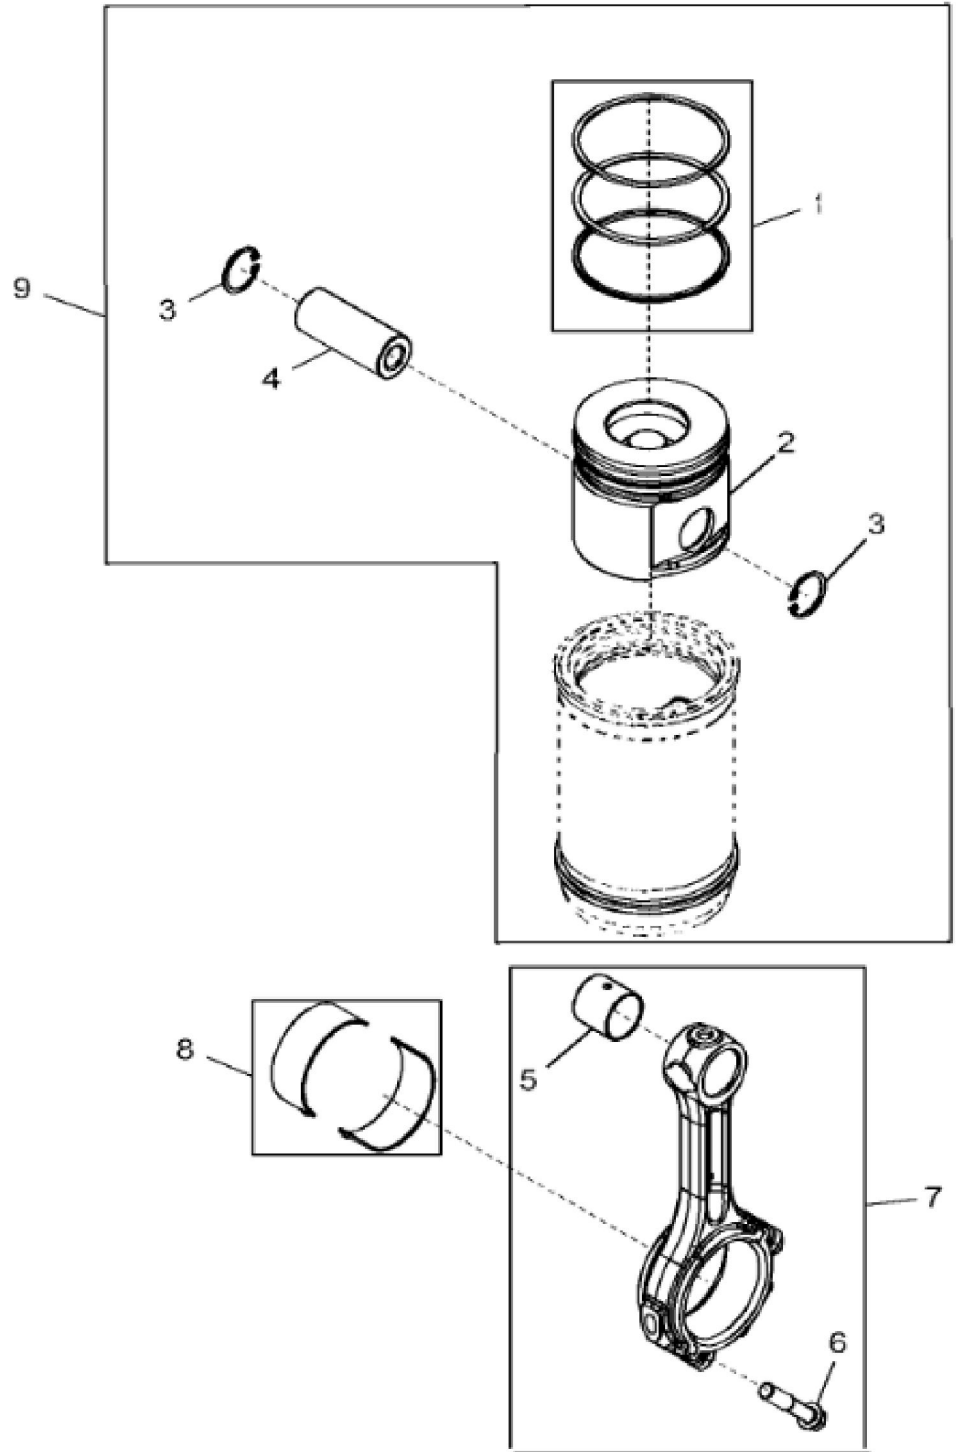

KEY	PART NO.	PART NAME	QTY	REMARKS
1	R516126	PACKING	3	
2	R26121	O-RING	3	
3	R515466	O-RING	3	
4	R26493	BUSHING	1	
5	15H623	PIPE PLUG	1	3/8"
6	15H653	PIPE PLUG	1	1"
7	15H685	PIPE PLUG	1	1/4"
8	R121043	VALVE	1	
9	T20072	PLATE	1	
10	19H2676	CAP SCREW	2	3/8" X 1"
11	RE504451	CAMSHAFT	1	
12	26H72	SHAFT KEY	1	1/8" X 5/8"
13	R119874	BUSHING	1	
14	T18891	PLUG	2	
15	R97185	O-RING	1	
16	R26650	DOWEL PIN	2	
17	R65215	BEARING CAP	3	
18	R79089	CAP	1	
19	T20168	WASHER	8	
20	R528387	CAP SCREW	8	SUB FOR T23474
21	T23435	THREADED NIPPLE	1	
22	RE71255	PIPE PLUG	2	
23	R48685	DOWEL PIN	4	
24	R54802	ORIFICE	3	
25	15H237	PIPE PLUG	1	1/2"
26	RE507807	PIPE PLUG	1	
27	D2361R	BALL	1	
28	CYLINDER BLOCK	1	MARKED R130874; ORDER RE538002
29	RE63674	VALVE	1	
30	R111137	SPRING	1	
31	RE525162	O-RING KIT	1	

KEY	PART NO.	PART NAME	QTY	REMARKS	
1	RE521348	CRANKSHAFT	1	(With Bearings) SUB FOR RE50979; KIT	
1	SE501652	CRANKSHAFT REMAN	1	(With Bearings) (With Spur Timing Gears) REMAN FOR RE521348	
1	SE501653	CRANKSHAFT REMAN	1	(With Bearings) (With Helical Timing Gears) REMAN FOR RE521348	
1	RE502385	CRANKSHAFT	1	(For India Market Only) MARKED R542963	
2	A120R	DOWEL PIN	1		
3	R538912	GEAR	1	SUB FOR R100850 OR R504262	
4	26H72	SHAFT KEY	1	1/8" X 5/8"	
5	R516362	THRUST WASHER	3		
6	AT21140	BEARING	3		
7	RE57279	BEARING KIT	1		

Thank you so much for reading

KEY	PART NO.	PART NAME	QTY	REMARKS	
1	RE521814	PISTON RING KIT	3		
2	RE520573	PISTON	3		
3	40M1856	SNAP RING	6		
4	R130145	PISTON PIN	3		
5	R504300	BUSHING	3		
6	R80033	CAP SCREW	6	SUB FOR R516517	
7	RE507799	CONNECTING ROD	3		
8	RE27348	BEARING KIT	3		
9	RE520768	PISTON-LINER KIT	3		
10	R502260	CYLINDER LINER	3		
11	RE525162	O-RING KIT	3		