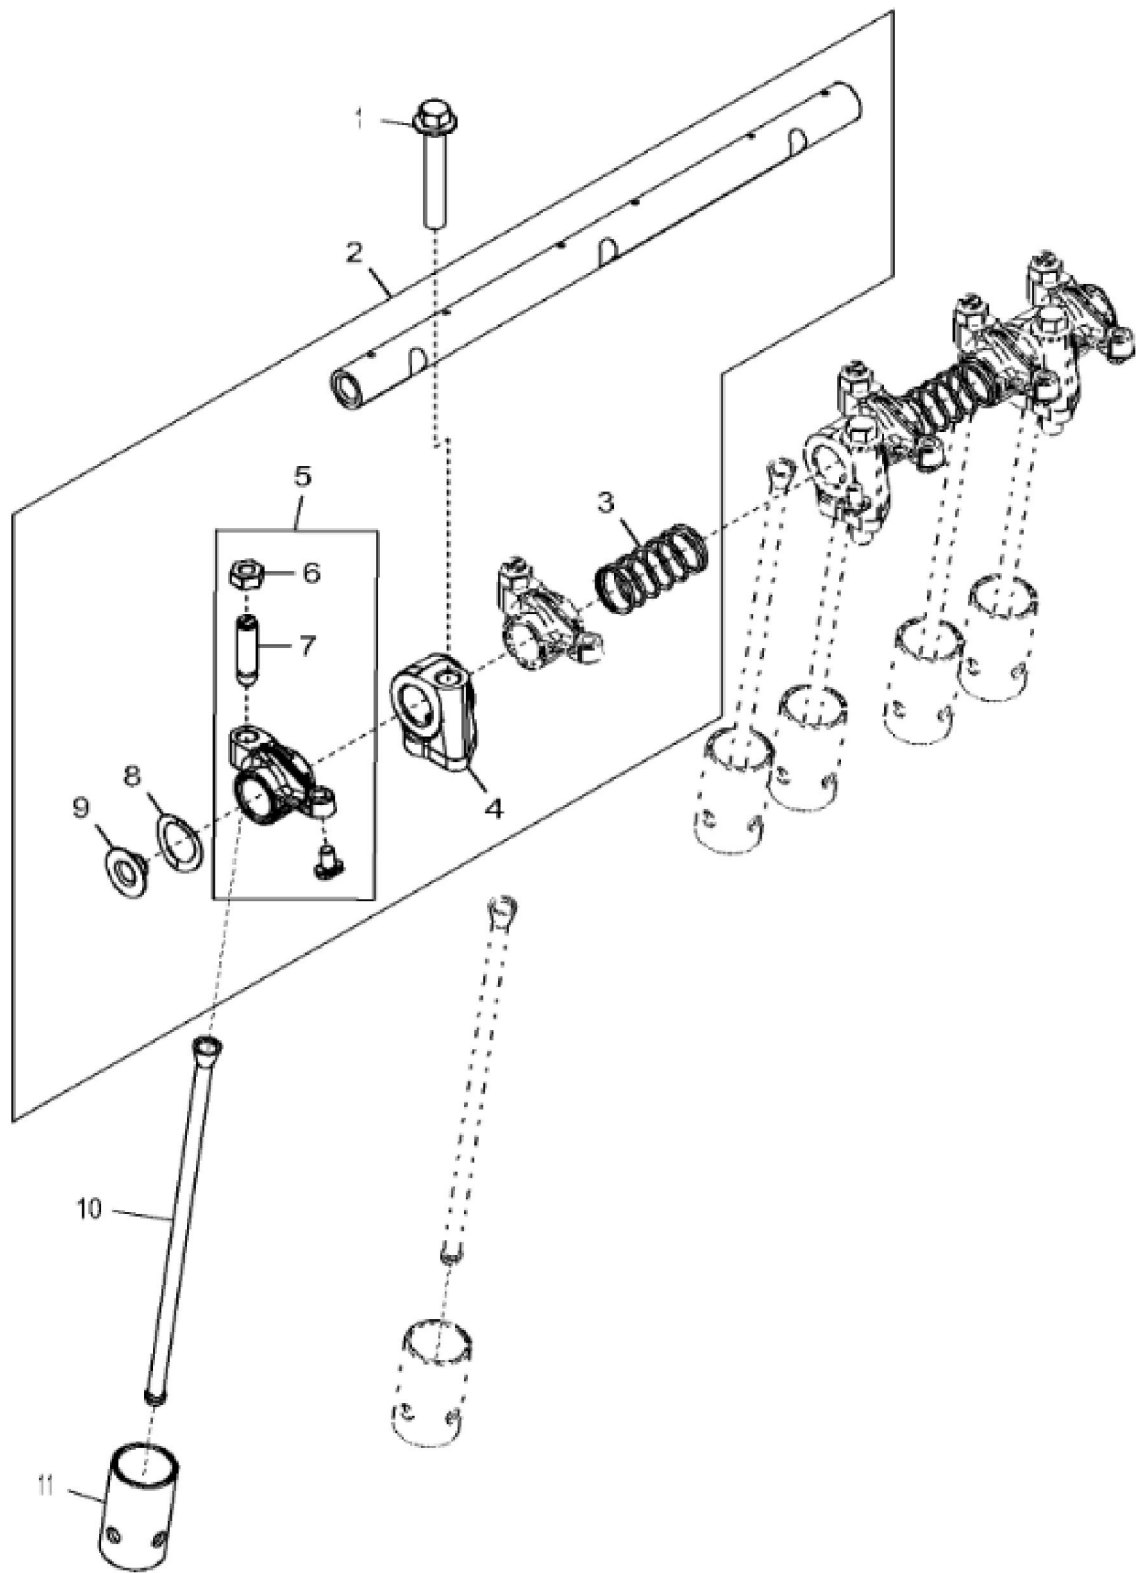

3029TPY21-RE530144 >ST698352 - 4637 CYLINDER BLOCK

KEY	PART NO.	PART NAME	QTY	REMARKS
1	R516126	PACKING	3	
2	R26121	O-RING	3	
3	R515466	O-RING	3	
4	R26493	BUSHING	1	
5	15H623	PIPE PLUG	1	3/8"
6	15H653	PIPE PLUG	1	1"
7	15H685	PIPE PLUG	1	1/4"
8	R121043	VALVE	1	
9	T20072	PLATE	1	
10	19H2676	CAP SCREW	2	3/8" X 1"
11	RE504451	CAMSHAFT	1	
12	26H72	SHAFT KEY	1	1/8" X 5/8"
13	R119874	BUSHING	1	
14	T18891	PLUG	2	
15	R97185	O-RING	1	
16	R26650	DOWEL PIN	2	
17	R65215	BEARING CAP	3	
18	R79089	CAP	1	
19	T20168	WASHER	8	
20	R528387	CAP SCREW	8	SUB FOR T23474
21	T23435	THREADED NIPPLE	1	
22	RE71255	PIPE PLUG	2	
23	R48685	DOWEL PIN	4	
24	R54802	ORIFICE	3	
25	15H237	PIPE PLUG	1	1/2"
26	RE507807	PIPE PLUG	1	
27	D2361R	BALL	1	
28	CYLINDER BLOCK	1	MARKED R130874; ORDER RE538002
29	RE63674	VALVE	1	
30	R111137	SPRING	1	
31	RE525162	O-RING KIT	1	

3029TPY21-RE530144 >ST451020 - 4713 CRANKSHAFT AND BEARINGS

KEY	PART NO.	PART NAME	QTY	REMARKS	
1	RE521348	CRANKSHAFT	1	(With Bearings) SUB FOR RE50979; KIT	
1	SE501652	CRANKSHAFT REMAN	1	(With Bearings) (With Spur Timing Gears) REMAN FOR RE521348	
1	SE501653	CRANKSHAFT REMAN	1	(With Bearings) (With Helical Timing Gears) REMAN FOR RE521348	
1	RE502385	CRANKSHAFT	1	(For India Market Only) MARKED R542963	
2	A120R	DOWEL PIN	1		
3	R538912	GEAR	1	SUB FOR R100850 OR R504262	
4	26H72	SHAFT KEY	1	1/8" X 5/8"	
5	R516362	THRUST WASHER	3		
6	AT21140	BEARING	3		
7	RE57279	BEARING KIT	1		

Thank you so much for reading

3029TPY21-RE530144 > ST614115 - 4831 CONNECTING RODS AND PISTONS

KEY	PART NO.	PART NAME	QTY	REMARKS	
1	RE521814	PISTON RING KIT	3		
2	RE520573	PISTON	3		
3	40M1856	SNAP RING	6		
4	R130145	PISTON PIN	3		
5	R504300	BUSHING	3		
6	R80033	CAP SCREW	6	SUB FOR R516517	
7	RE507799	CONNECTING ROD	3		
8	RE27348	BEARING KIT	3		
9	RE520768	PISTON-LINER KIT	3		
10	R502260	CYLINDER LINER	3		
11	RE525162	O-RING KIT	3		