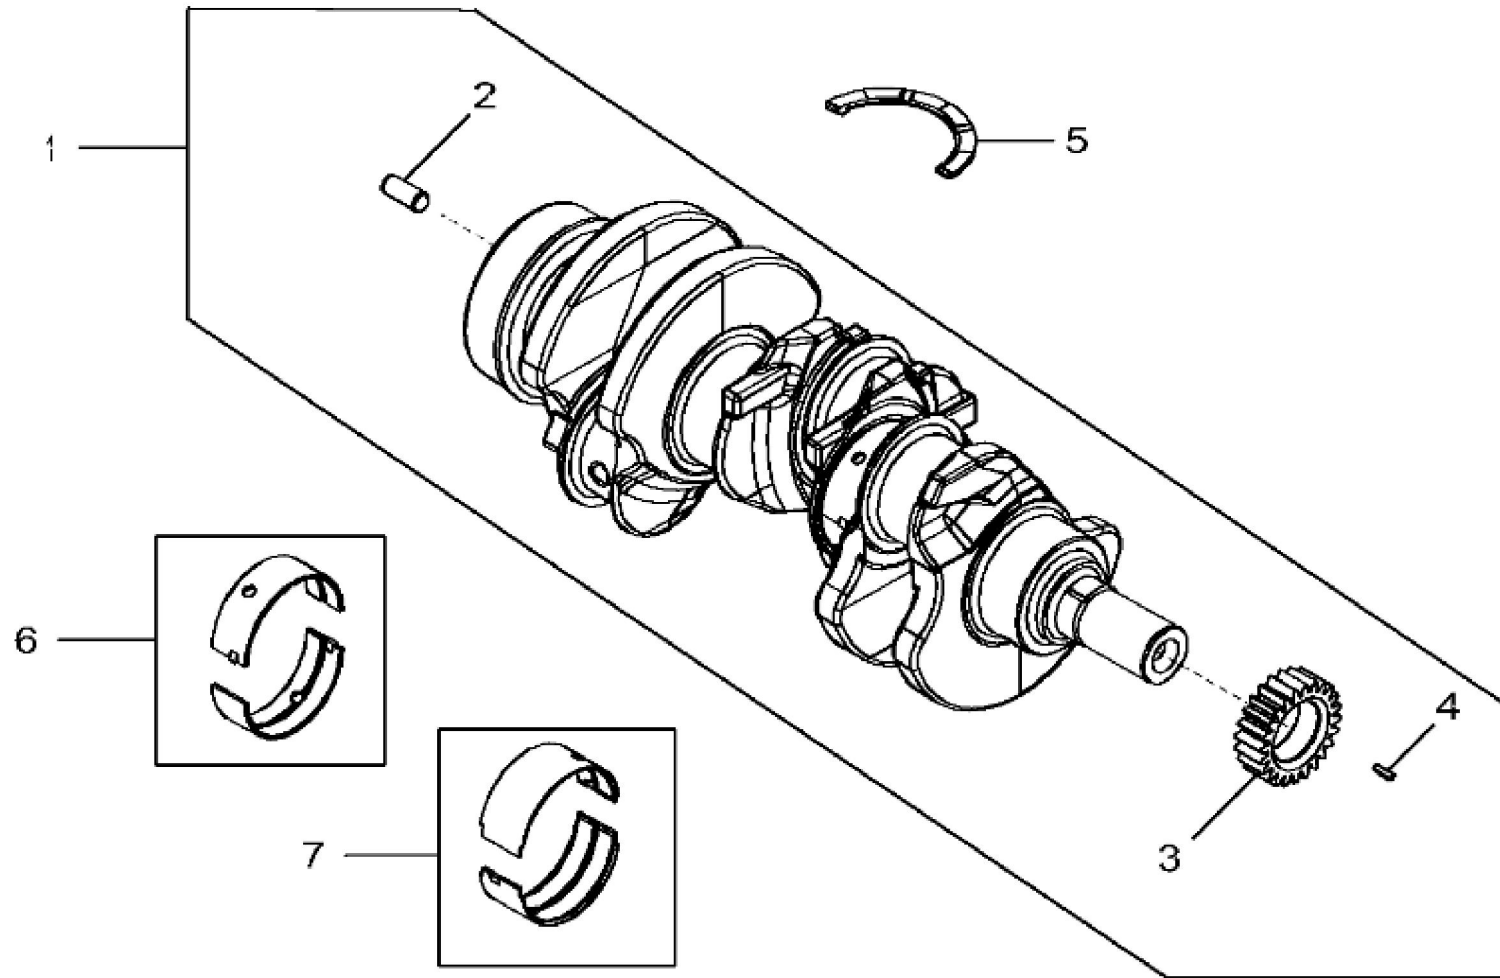

4713_RE507623_PCD

3029TPY21-RE530144 >ST451020 - 4713 CRANKSHAFT AND BEARINGS

KEY	PART NO.	PART NAME	QTY	REMARKS	
1	RE521348	CRANKSHAFT	1	(With Bearings) SUB FOR RE50979; KIT	
1	SE501652	CRANKSHAFT REMAN	1	(With Bearings) (With Spur Timing Gears) REMAN FOR RE521348	
1	SE501653	CRANKSHAFT REMAN	1	(With Bearings) (With Helical Timing Gears) REMAN FOR RE521348	
1	RE502385	CRANKSHAFT	1	(For India Market Only) MARKED R542963	
2	A120R	DOWEL PIN	1		
3	R538912	GEAR	1	SUB FOR R100850 OR R504262	
4	26H72	SHAFT KEY	1	1/8" X 5/8"	
5	R516362	THRUST WASHER	3		
6	AT21140	BEARING	3		
7	RE57279	BEARING KIT	1