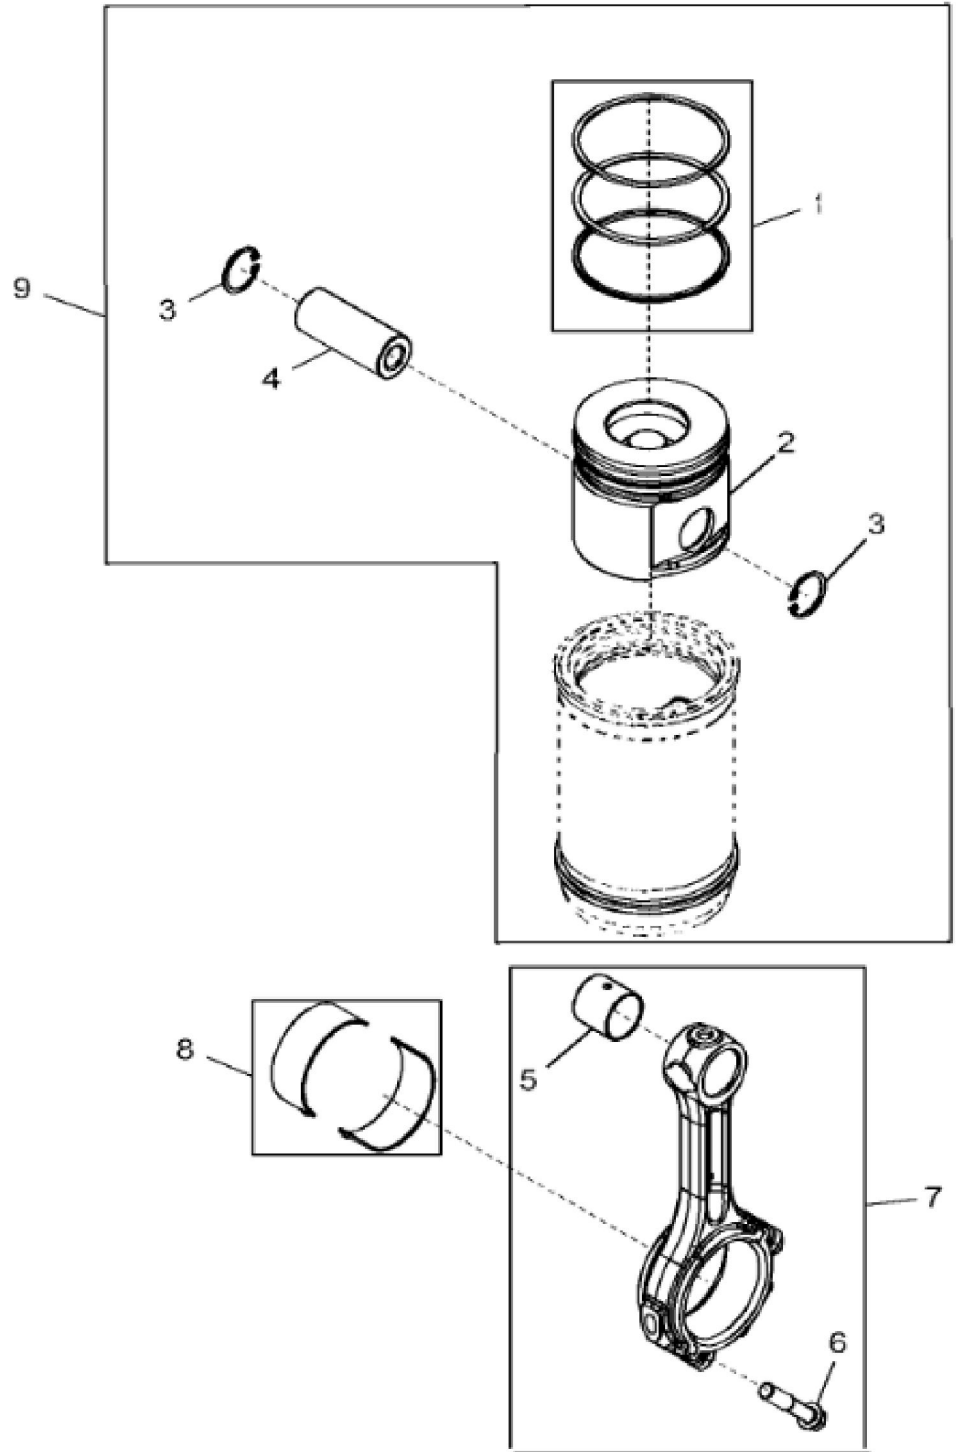

3029TPY21-RE530144 >ST698352 - 4637 CYLINDER BLOCK

KEY	PART NO.	PART NAME	QTY	REMARKS
1	R516126	PACKING	3	
2	R26121	O-RING	3	
3	R515466	O-RING	3	
4	R26493	BUSHING	1	
5	15H623	PIPE PLUG	1	3/8"
6	15H653	PIPE PLUG	1	1"
7	15H685	PIPE PLUG	1	1/4"
8	R121043	VALVE	1	
9	T20072	PLATE	1	
10	19H2676	CAP SCREW	2	3/8" X 1"
11	RE504451	CAMSHAFT	1	
12	26H72	SHAFT KEY	1	1/8" X 5/8"
13	R119874	BUSHING	1	
14	T18891	PLUG	2	
15	R97185	O-RING	1	
16	R26650	DOWEL PIN	2	
17	R65215	BEARING CAP	3	
18	R79089	CAP	1	
19	T20168	WASHER	8	
20	R528387	CAP SCREW	8	SUB FOR T23474
21	T23435	THREADED NIPPLE	1	
22	RE71255	PIPE PLUG	2	
23	R48685	DOWEL PIN	4	
24	R54802	ORIFICE	3	
25	15H237	PIPE PLUG	1	1/2"
26	RE507807	PIPE PLUG	1	
27	D2361R	BALL	1	
28	CYLINDER BLOCK	1	MARKED R130874; ORDER RE538002
29	RE63674	VALVE	1	
30	R111137	SPRING	1	
31	RE525162	O-RING KIT	1	

3029TPY21-RE530144 >ST451020 - 4713 CRANKSHAFT AND BEARINGS

KEY	PART NO.	PART NAME	QTY	REMARKS	
1	RE521348	CRANKSHAFT	1	(With Bearings) SUB FOR RE50979; KIT	
1	SE501652	CRANKSHAFT REMAN	1	(With Bearings) (With Spur Timing Gears) REMAN FOR RE521348	
1	SE501653	CRANKSHAFT REMAN	1	(With Bearings) (With Helical Timing Gears) REMAN FOR RE521348	
1	RE502385	CRANKSHAFT	1	(For India Market Only) MARKED R542963	
2	A120R	DOWEL PIN	1		
3	R538912	GEAR	1	SUB FOR R100850 OR R504262	
4	26H72	SHAFT KEY	1	1/8" X 5/8"	
5	R516362	THRUST WASHER	3		
6	AT21140	BEARING	3		
7	RE57279	BEARING KIT	1		

Thank you so much for reading

3029TPY21-RE530144 > ST614115 - 4831 CONNECTING RODS AND PISTONS

KEY	PART NO.	PART NAME	QTY	REMARKS	
1	RE521814	PISTON RING KIT	3		
2	RE520573	PISTON	3		
3	40M1856	SNAP RING	6		
4	R130145	PISTON PIN	3		
5	R504300	BUSHING	3		
6	R80033	CAP SCREW	6	SUB FOR R516517	
7	RE507799	CONNECTING ROD	3		
8	RE27348	BEARING KIT	3		
9	RE520768	PISTON-LINER KIT	3		
10	R502260	CYLINDER LINER	3		
11	RE525162	O-RING KIT	3		