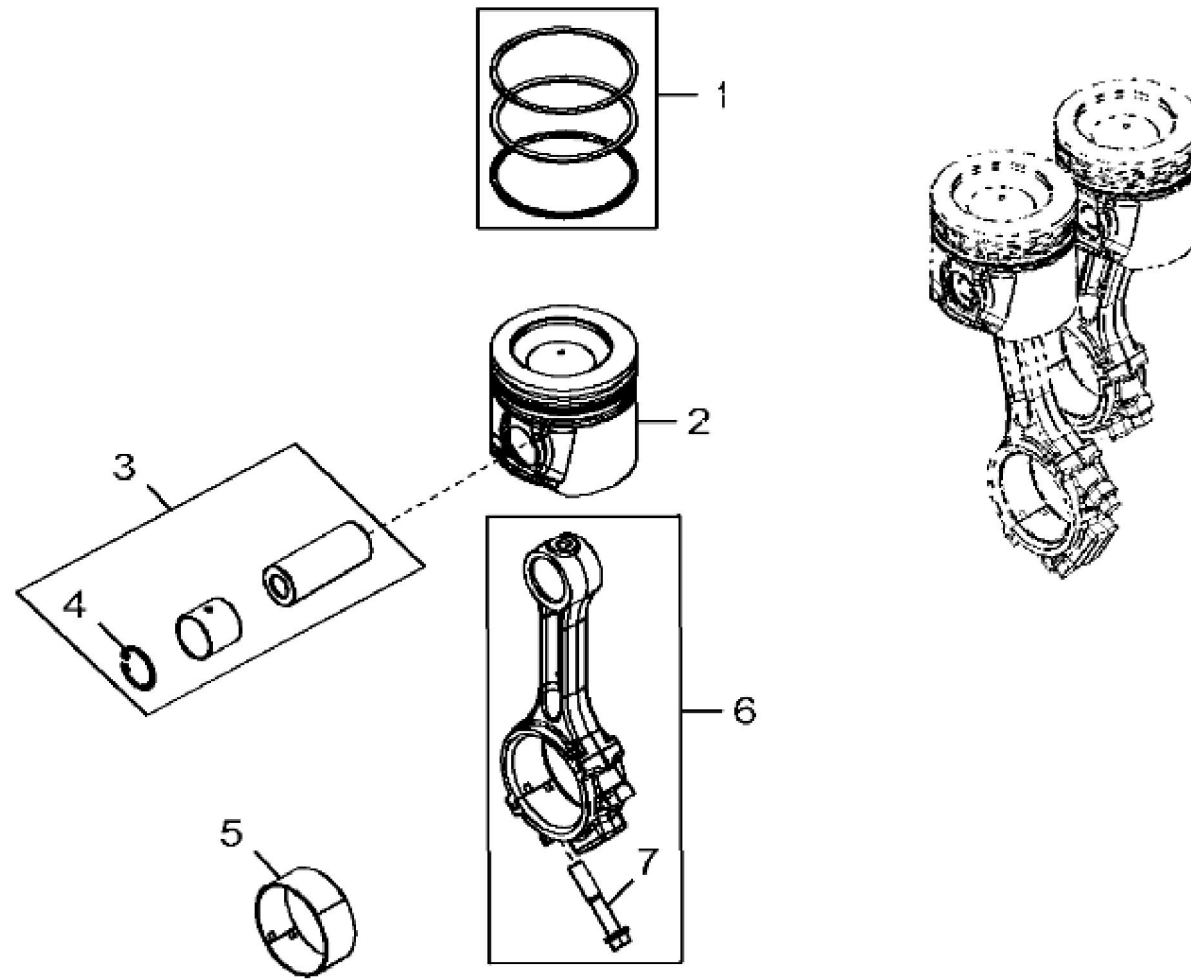

KEY	PART NO.	PART NAME	QTY	REMARKS
1	CYLINDER BLOCK	1	MARKED R534107; ORDER DZ101388
1	DZ101388	SHORT BLOCK ASSEMBLY	1	
2	T20168	WASHER	8	
3	R528387	CAP SCREW	8	
4	T23435	THREADED NIPPLE	1	
5	R26493	BUSHING	1	
6	R119874	BUSHING	1	
7	15H275	PIPE PLUG	2	1/4"
8	R54802	ORIFICE	3	
9	RE564870	PISTON-LINER KIT	3	INCLUDES RE562923
10	RE525162	O-RING KIT	3	
11	RE572069	CAMSHAFT	1	
12	26H72	SHAFT KEY	1	1/8" X 5/8"
13	15H695	PIPE PLUG	1	3/8"
14	A120R	DOWEL PIN	4	
15	15H653	PIPE PLUG	1	1"
16	T18891	PLUG	2	
17	RE71255	PIPE PLUG	1	
18	R97185	O-RING	1	
19	D2361R	BALL	1	
20	B153R	DOWEL PIN	2	
21	R121043	VALVE	1	
22	R111137	SPRING	1	
23	R534150	PLATE	1	
24	19M8999	SCREW	2	M8 X 25
25	RE562923	PIN KIT	3	(Not Illustrated)

>ST760809 - 4726 CRANKSHAFT AND BEARINGS

KEY	PART NO.	PART NAME	QTY	REMARKS
1	RE558743	CRANKSHAFT	1	SUB FOR RE565459 OR DZ101387 OR DZ10463
1	RE565459	CRANKSHAFT	1	(Only For 5M FT4 Engines) (Not Illustrated) KIT
1	DZ101387	CRANKSHAFT	1	(Only For 5E and OEM FT4 Engines) (Not Illustrated) KIT
1	DZ10463	CRANKSHAFT	1	(Only For Non FT4 3029 Engines) (Not Illustrated) KIT
2	A120R	DOWEL PIN	1	
3	R538912	GEAR	1	Z = 24, MARKED R542963
4	26H72	SHAFT KEY	1	1/8" X 5/8"
5	R516362	THRUST WASHER	3	
6	RE57279	BEARING KIT	1	KIT R121413
7	AT21140	BEARING	3	KIT T23214

KEY	PART NO.	PART NAME	QTY	REMARKS	
1	RE521814	PISTON RING KIT	3	SUB FOR RE564869	
2	RE564870	PISTON-LINER KIT	3		
3	RE562923	PIN KIT	1		
4	40M1856	SNAP RING	6		
5	RE27348	BEARING KIT	6		
6	RE507799	CONNECTING ROD	3		
7	R80033	CAP SCREW	2	SUB FOR R516517	