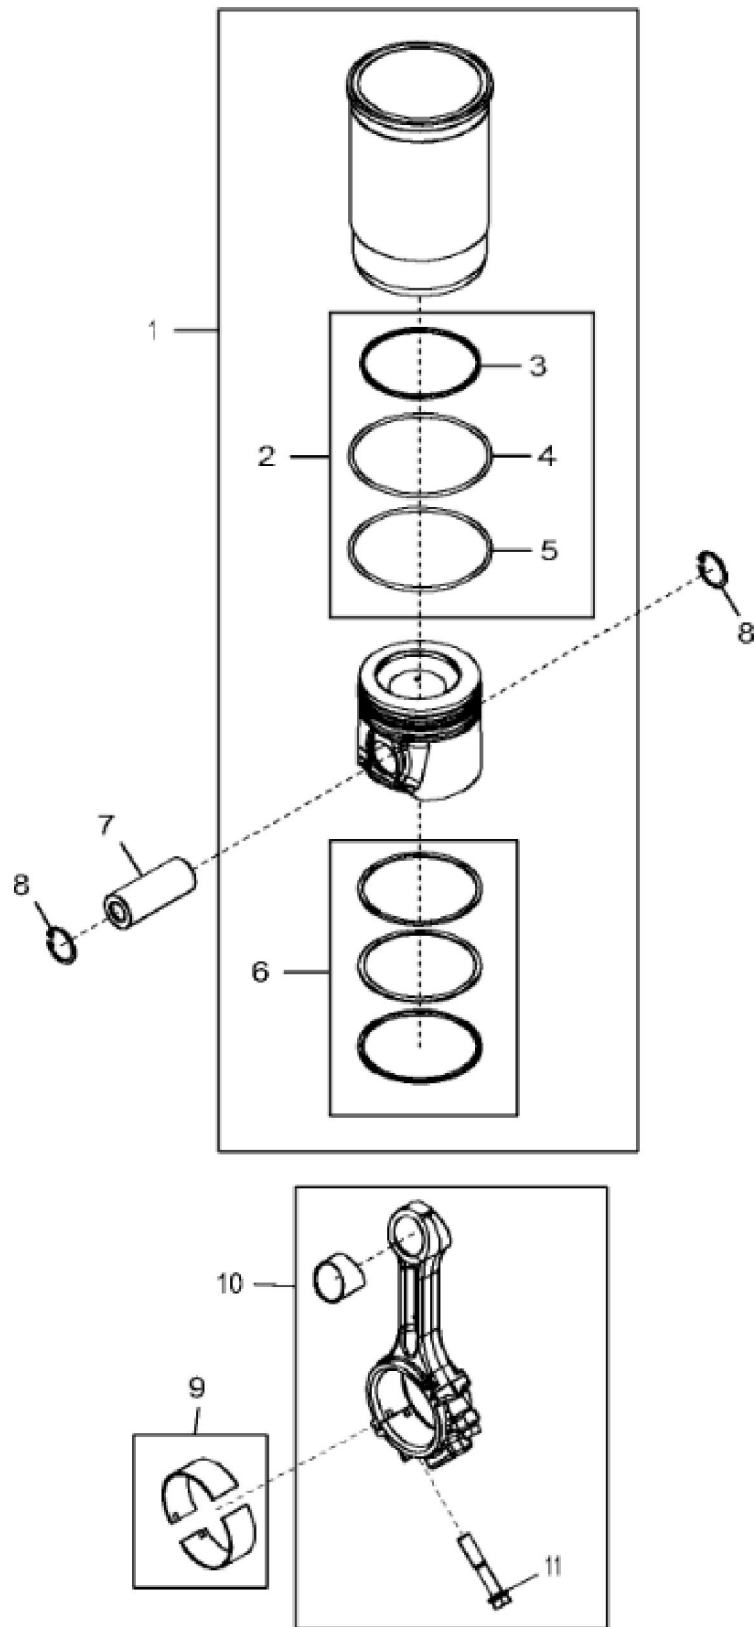

KEY	PART NO.	PART NAME	QTY	REMARKS
1	CYLINDER BLOCK	1	MARKED R534107; ORDER DZ101388
1	DZ101388	SHORT BLOCK ASSEMBLY	1	
2	T20168	WASHER	8	
3	R528387	CAP SCREW	8	
4	T23435	THREADED NIPPLE	1	
5	R26493	BUSHING	1	
6	R119874	BUSHING	1	
7	15H275	PIPE PLUG	2	1/4"
8	R54802	ORIFICE	3	
9	RE564870	PISTON-LINER KIT	3	INCLUDES RE562923
10	RE525162	O-RING KIT	3	
11	RE572069	CAMSHAFT	1	
12	26H72	SHAFT KEY	1	1/8" X 5/8"
13	15H695	PIPE PLUG	1	3/8"
14	A120R	DOWEL PIN	4	
15	15H653	PIPE PLUG	1	1"
16	T18891	PLUG	2	
17	RE71255	PIPE PLUG	1	
18	R97185	O-RING	1	
19	D2361R	BALL	1	
20	B153R	DOWEL PIN	2	
21	R121043	VALVE	1	
22	R111137	SPRING	1	
23	R534150	PLATE	1	
24	19M8999	SCREW	2	M8 X 25
25	RE562923	PIN KIT	3	(Not Illustrated)

>ST760809 - 4726 CRANKSHAFT AND BEARINGS

KEY	PART NO.	PART NAME	QTY	REMARKS
1	RE558743	CRANKSHAFT	1	SUB FOR RE565459 OR DZ101387 OR DZ10463
1	RE565459	CRANKSHAFT	1	(Only For 5M FT4 Engines) (Not Illustrated) KIT
1	DZ101387	CRANKSHAFT	1	(Only For 5E and OEM FT4 Engines) (Not Illustrated) KIT
1	DZ10463	CRANKSHAFT	1	(Only For Non FT4 3029 Engines) (Not Illustrated) KIT
2	A120R	DOWEL PIN	1	
3	R538912	GEAR	1	Z = 24, MARKED R542963
4	26H72	SHAFT KEY	1	1/8" X 5/8"
5	R516362	THRUST WASHER	3	
6	RE57279	BEARING KIT	1	KIT R121413
7	AT21140	BEARING	3	KIT T23214

Thank you so much for reading

John Deere > Turf And Utility > TRACTOR > 5055E - TRACTOR > 5055E Tractor (Final Tier 4)(9X3 TSS Transmission and 12X12 PR Transmission)(North America Edition) > 20 ENGINE 3029HPY61-RE571749 > ST896602 - 4863 CONNECTING ROD AND PISTON (- XXXXXX)

KEY	PART NO.	PART NAME	QTY	REMARKS	
1	RE521814	PISTON RING KIT	3	SUB FOR RE564869	
2	RE564870	PISTON-LINER KIT	3		
3	RE562923	PIN KIT	1		
4	40M1856	SNAP RING	6		
5	RE27348	BEARING KIT	6		
6	RE507799	CONNECTING ROD	3		
7	R80033	CAP SCREW	2	SUB FOR R516517	