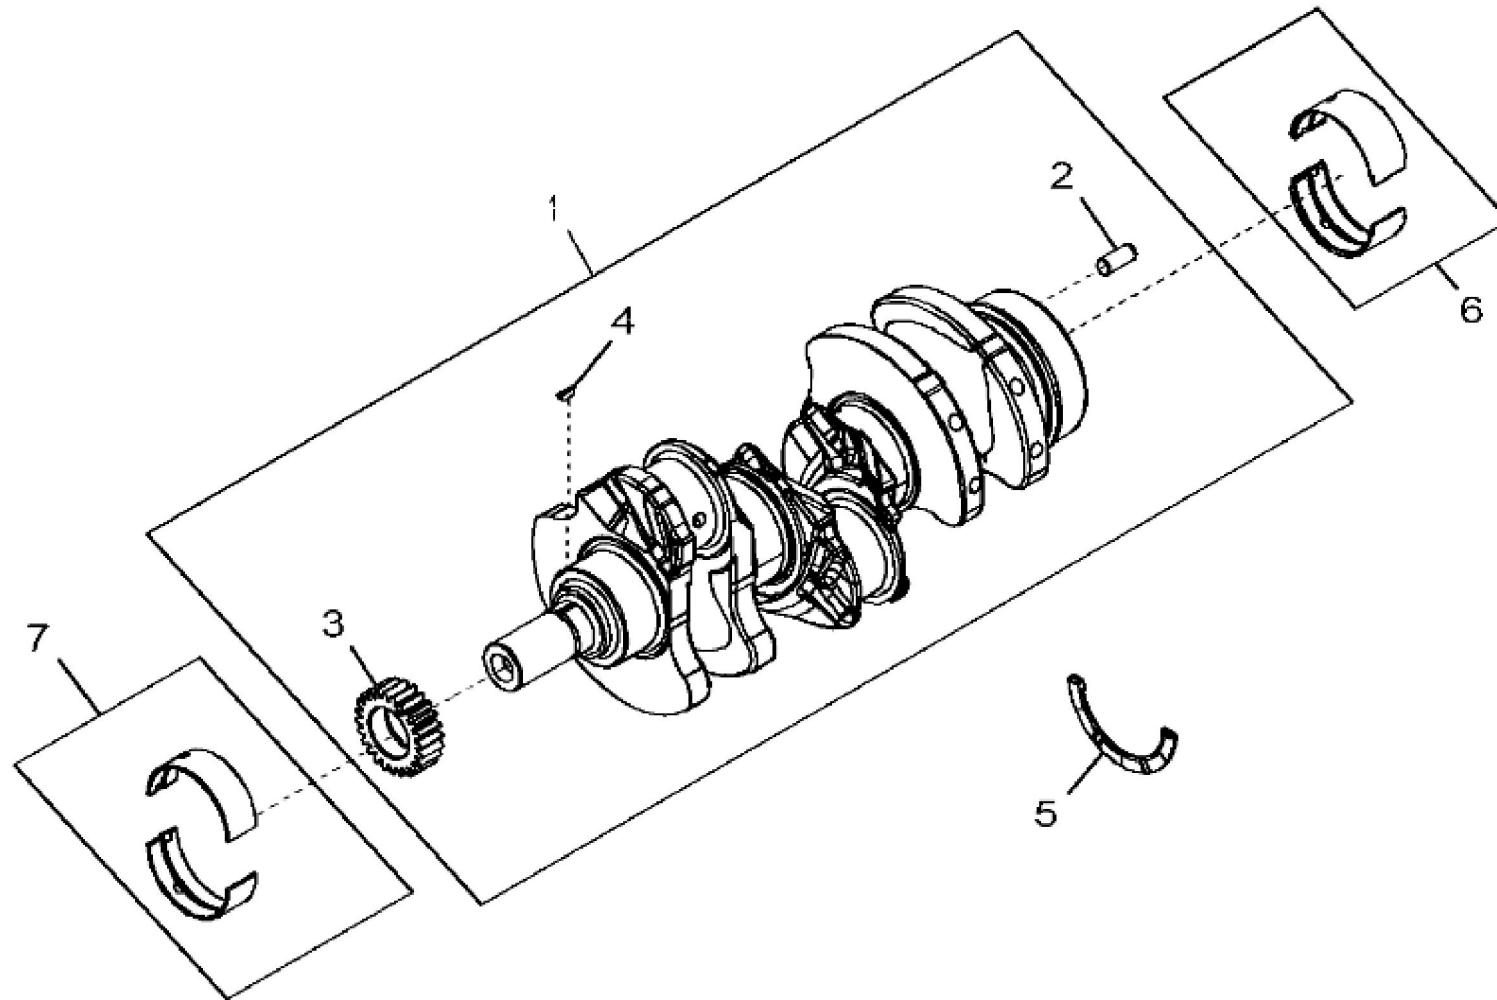

4726_RE551667_PCD

>ST760809 - 4726 CRANKSHAFT AND BEARINGS

KEY	PART NO.	PART NAME	QTY	REMARKS
1	RE558743	CRANKSHAFT	1	SUB FOR RE565459 OR DZ101387 OR DZ10463
1	RE565459	CRANKSHAFT	1	(Only For 5M FT4 Engines) (Not Illustrated) KIT
1	DZ101387	CRANKSHAFT	1	(Only For 5E and OEM FT4 Engines) (Not Illustrated) KIT
1	DZ10463	CRANKSHAFT	1	(Only For Non FT4 3029 Engines) (Not Illustrated) KIT
2	A120R	DOWEL PIN	1	
3	R538912	GEAR	1	Z = 24, MARKED R542963
4	26H72	SHAFT KEY	1	1/8" X 5/8"
5	R516362	THRUST WASHER	3	
6	RE57279	BEARING KIT	1	KIT R121413
7	AT21140	BEARING	3	KIT T23214