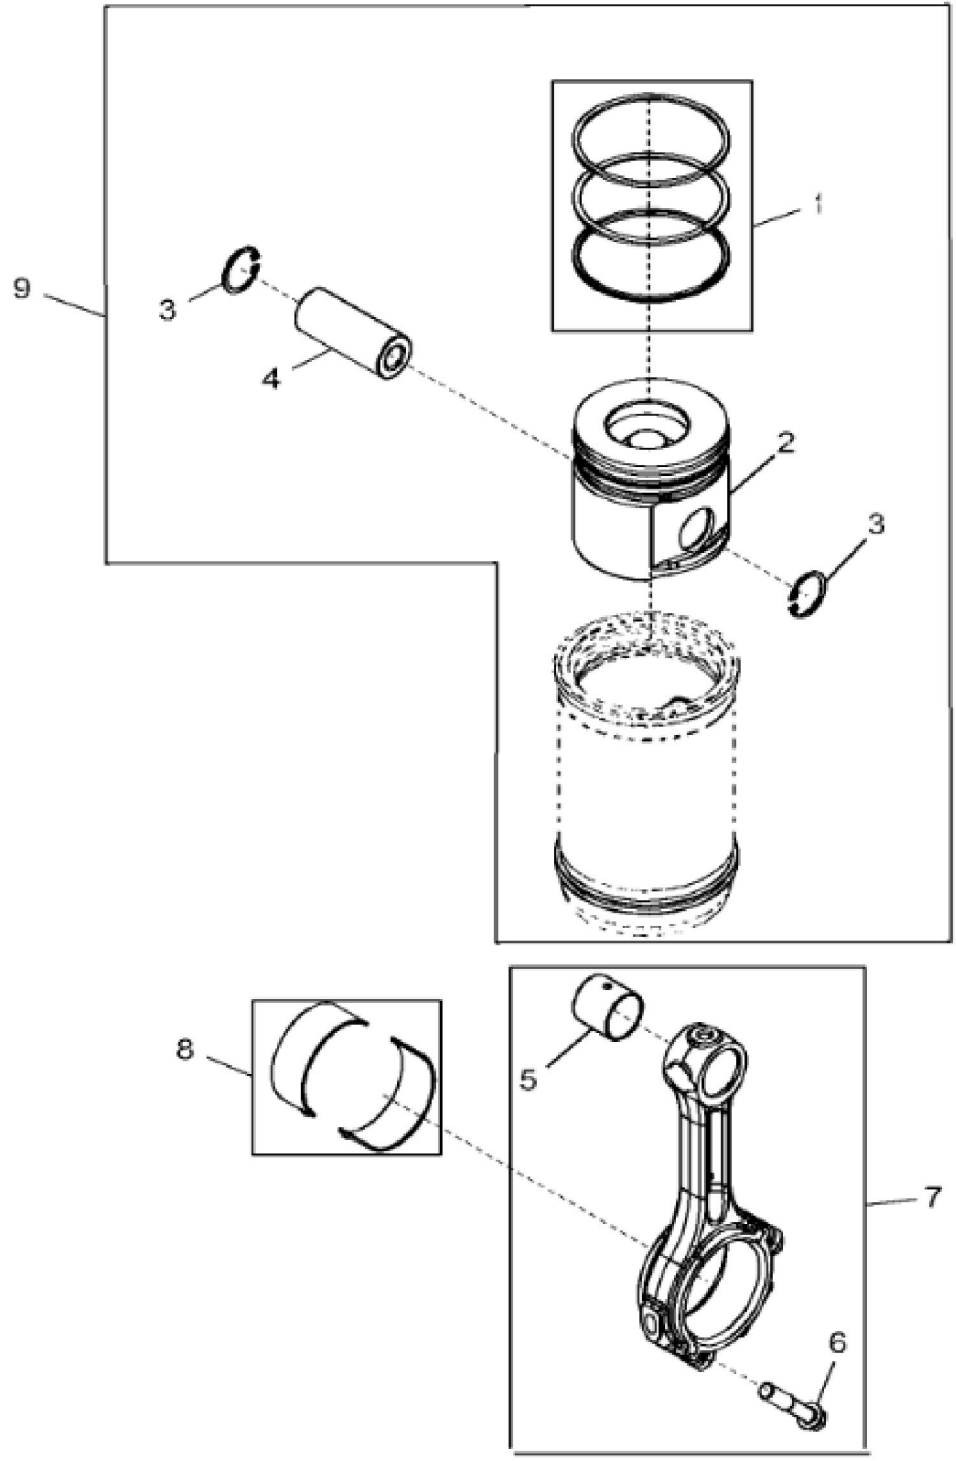

CYLINDER BLOCK

KEY	PART NO.	PART NAME	QTY	REMARKS
1	CYLINDER BLOCK	1	ORDER RE544677; MARKED DZ103053
1	RE544677	SHORT BLOCK ASSEMBLY	1	
2	R65215	BEARING CAP	3	
3	R79089	CAP	1	
4	T20168	WASHER	8	
5	R528387	CAP SCREW	8	
6	T23435	THREADED NIPPLE	1	
7	R119874	BUSHING	1	
8	15H275	PIPE PLUG	1	1/4"
9	R26493	BUSHING	1	
10	R54802	ORIFICE	3	
11	15H695	PIPE PLUG	1	3/8"
12	R534150	PLATE	1	
13	19M8999	SCREW	2	M8 X 25
14	T18891	PLUG	2	
15	R111137	SPRING	1	
16	R121043	VALVE	1	
17	B153R	DOWEL PIN	2	
18	R97185	O-RING	1	
19	D2361R	BALL	1	
20	A120R	DOWEL PIN	4	
21	15H653	PIPE PLUG	1	1"
22	RE507807	PIPE PLUG	1	
23	RE42713	PIPE PLUG	2	
24	R502260	CYLINDER LINER	3	
25	RE525162	O-RING KIT	3	
26	RE535328	CAMSHAFT	1	
27	26H72	SHAFT KEY	1	1/8" X 5/8"

CRANKSHAFT AND BEARINGS

KEY	PART NO.	PART NAME	QTY	REMARKS
1	CRANKSHAFT	1	ORDER RE565459 OR DZ101387 OR DZ10463
1	RE565459	CRANKSHAFT	1	(Only For 5M FT4 Engines) (Not Illustrated) KIT
1	DZ101387	CRANKSHAFT	1	(Only For 5E and OEM FT4 Engines) (Not Illustrated) KIT
1	DZ10463	CRANKSHAFT	1	(Only For Non FT4 3029 Engines) (Not Illustrated) KIT
2	26H72	SHAFT KEY	1	1/8" X 5/8"
3	R538912	GEAR	1	Z = 24; MARKED R542963; SUB FOR APPL R504262 OR R100850
4	A120R	DOWEL PIN	1	
5	R516362	THRUST WASHER	3	
6	AT21140	BEARING	3	KIT; (2) R515304
7	RE57279	BEARING KIT	1	KIT; (2) R515305

Thank you so much for reading

CONNECTING RODS AND PISTONS

KEY	PART NO.	PART NAME	QTY	REMARKS	
1	RE521814	PISTON RING KIT	3		
2	RE520573	PISTON	3		
3	40M1856	SNAP RING	6		
4	R130145	PISTON PIN	3		
5	R504300	BUSHING	3		
6	R80033	CAP SCREW	6	SUB FOR R516517	
7	RE507799	CONNECTING ROD	3		
8	RE27348	BEARING KIT	3		
9	RE520768	PISTON-LINER KIT	3		
10	R502260	CYLINDER LINER	3		
11	RE525162	O-RING KIT	3		