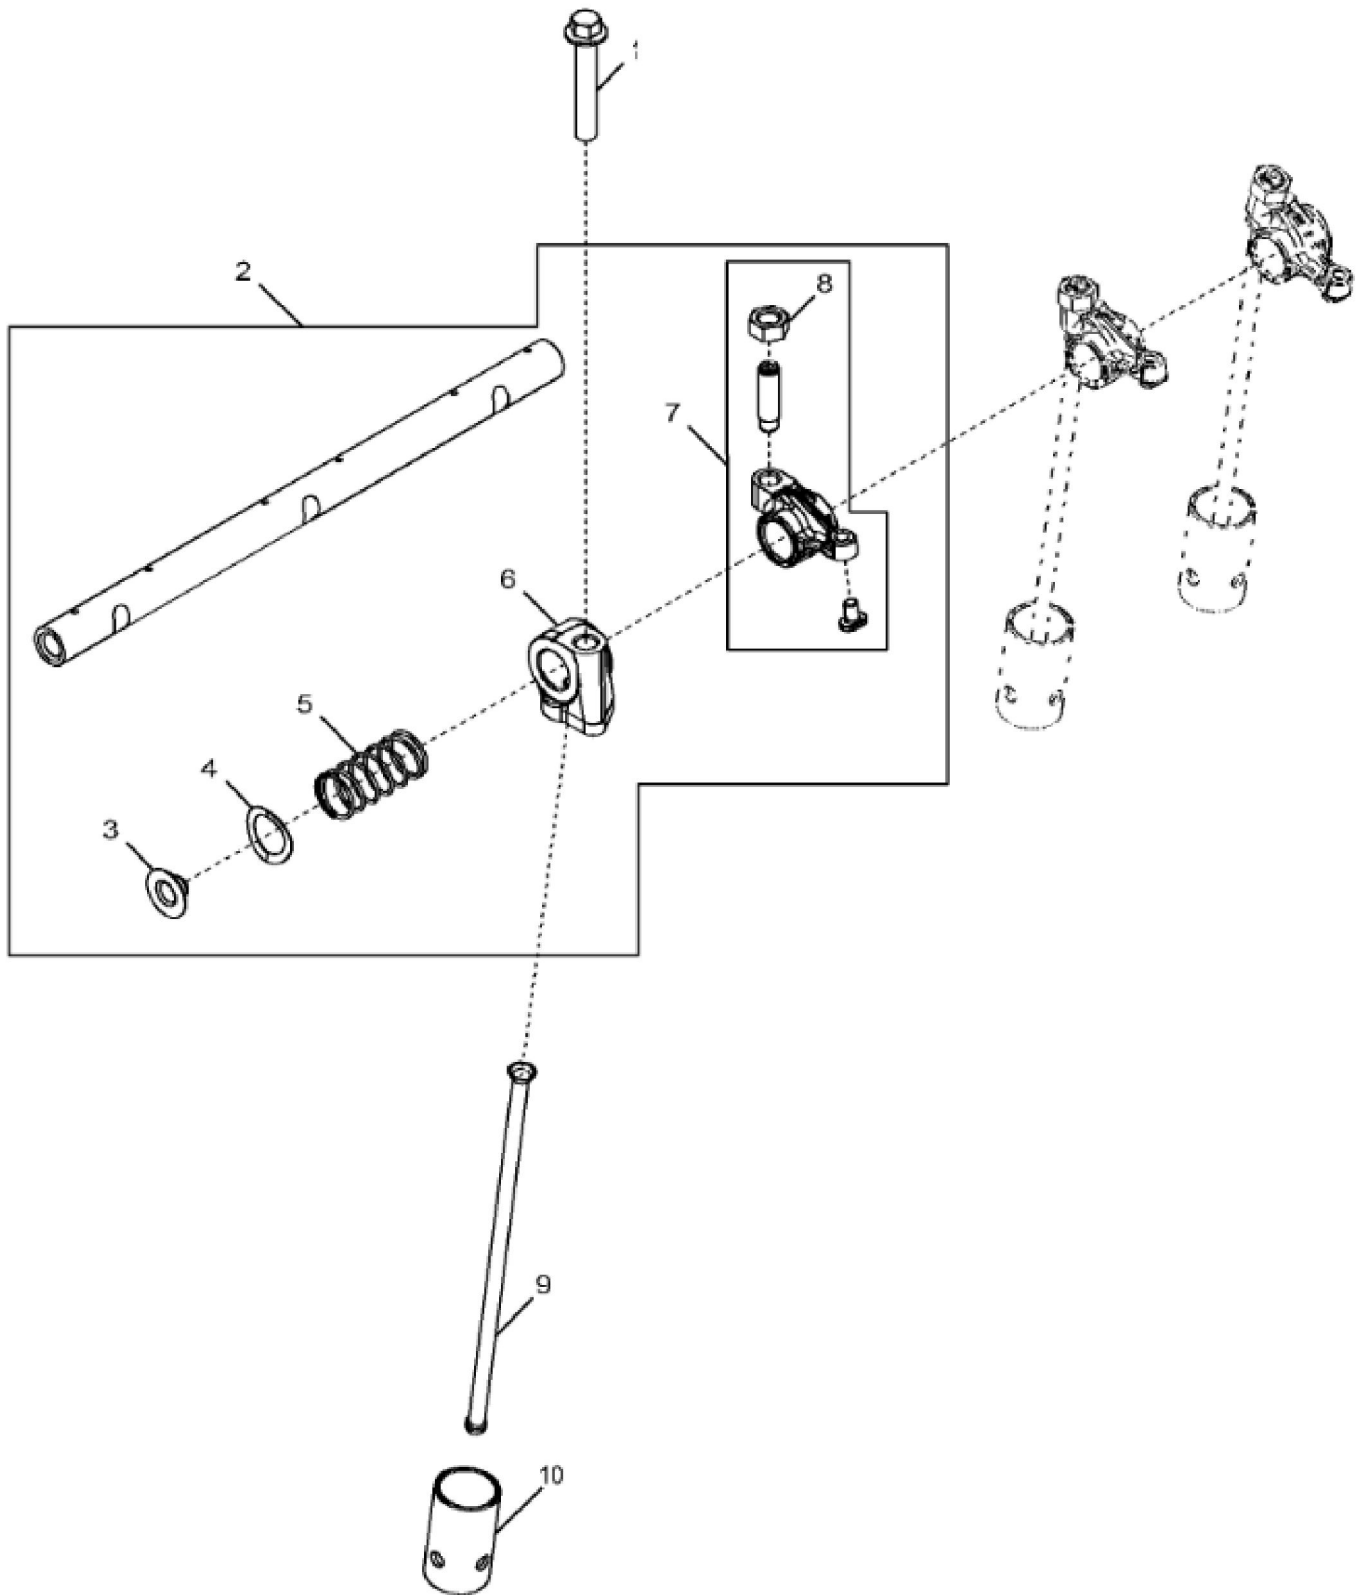

CYLINDER BLOCK

KEY	PART NO.	PART NAME	QTY	REMARKS
1	CYLINDER BLOCK	1	ORDER RE544677; MARKED DZ103053
1	RE544677	SHORT BLOCK ASSEMBLY	1	
2	R65215	BEARING CAP	3	
3	R79089	CAP	1	
4	T20168	WASHER	8	
5	R528387	CAP SCREW	8	
6	T23435	THREADED NIPPLE	1	
7	R119874	BUSHING	1	
8	15H275	PIPE PLUG	1	1/4"
9	R26493	BUSHING	1	
10	R54802	ORIFICE	3	
11	15H695	PIPE PLUG	1	3/8"
12	R534150	PLATE	1	
13	19M8999	SCREW	2	M8 X 25
14	T18891	PLUG	2	
15	R111137	SPRING	1	
16	R121043	VALVE	1	
17	B153R	DOWEL PIN	2	
18	R97185	O-RING	1	
19	D2361R	BALL	1	
20	A120R	DOWEL PIN	4	
21	15H653	PIPE PLUG	1	1"
22	RE507807	PIPE PLUG	1	
23	RE42713	PIPE PLUG	2	
24	R502260	CYLINDER LINER	3	
25	RE525162	O-RING KIT	3	
26	RE535328	CAMSHAFT	1	
27	26H72	SHAFT KEY	1	1/8" X 5/8"

CRANKSHAFT AND BEARINGS

KEY	PART NO.	PART NAME	QTY	REMARKS
1	CRANKSHAFT	1	ORDER RE565459 OR DZ101387 OR DZ10463
1	RE565459	CRANKSHAFT	1	(Only For 5M FT4 Engines) (Not Illustrated) KIT
1	DZ101387	CRANKSHAFT	1	(Only For 5E and OEM FT4 Engines) (Not Illustrated) KIT
1	DZ10463	CRANKSHAFT	1	(Only For Non FT4 3029 Engines) (Not Illustrated) KIT
2	26H72	SHAFT KEY	1	1/8" X 5/8"
3	R538912	GEAR	1	Z = 24; MARKED R542963; SUB FOR APPL R504262 OR R100850
4	A120R	DOWEL PIN	1	
5	R516362	THRUST WASHER	3	
6	AT21140	BEARING	3	KIT; (2) R515304
7	RE57279	BEARING KIT	1	KIT; (2) R515305

Thank you so much for reading

CONNECTING RODS AND PISTONS

KEY	PART NO.	PART NAME	QTY	REMARKS	
1	RE521814	PISTON RING KIT	3		
2	RE520573	PISTON	3		
3	40M1856	SNAP RING	6		
4	R130145	PISTON PIN	3		
5	R504300	BUSHING	3		
6	R80033	CAP SCREW	6	SUB FOR R516517	
7	RE507799	CONNECTING ROD	3		
8	RE27348	BEARING KIT	3		
9	RE520768	PISTON-LINER KIT	3		
10	R502260	CYLINDER LINER	3		
11	RE525162	O-RING KIT	3		