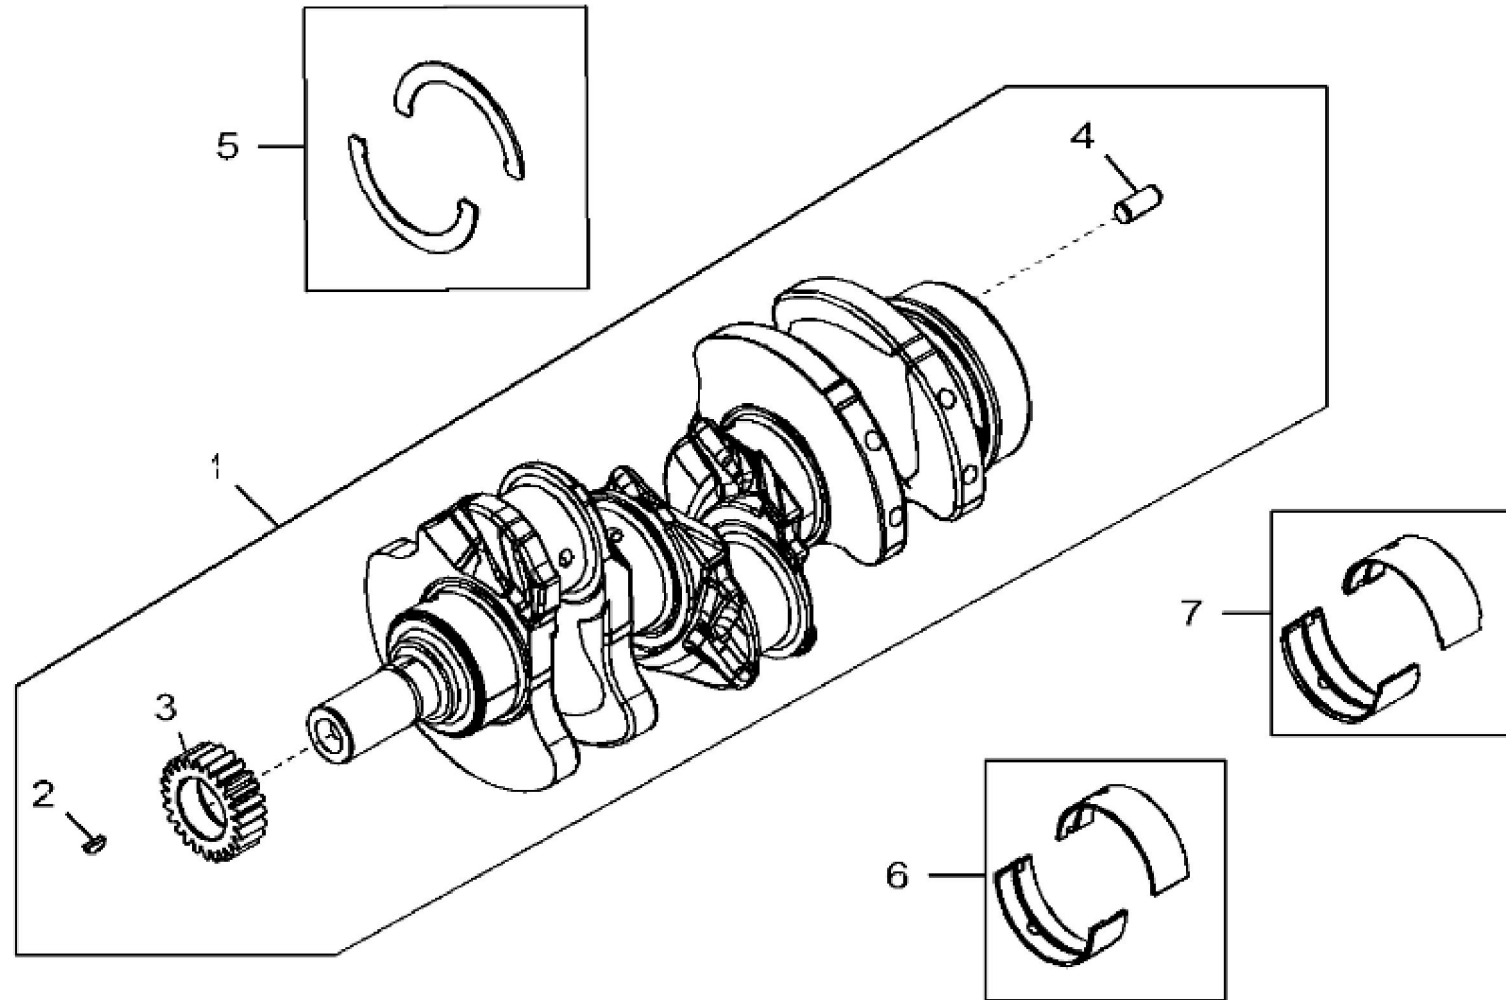

4728_RE552305_PCD

CRANKSHAFT AND BEARINGS

KEY	PART NO.	PART NAME	QTY	REMARKS
1	.....	CRANKSHAFT	1	ORDER RE565459 OR DZ101387 OR DZ10463
1	RE565459	CRANKSHAFT	1	(Only For 5M FT4 Engines) (Not Illustrated) KIT
1	DZ101387	CRANKSHAFT	1	(Only For 5E and OEM FT4 Engines) (Not Illustrated) KIT
1	DZ10463	CRANKSHAFT	1	(Only For Non FT4 3029 Engines) (Not Illustrated) KIT
2	26H72	SHAFT KEY	1	1/8" X 5/8"
3	R538912	GEAR	1	Z = 24; MARKED R542963; SUB FOR APPL R504262 OR R100850
4	A120R	DOWEL PIN	1	
5	R516362	THRUST WASHER	3	
6	AT21140	BEARING	3	KIT; (2) R515304
7	RE57279	BEARING KIT	1	KIT; (2) R515305