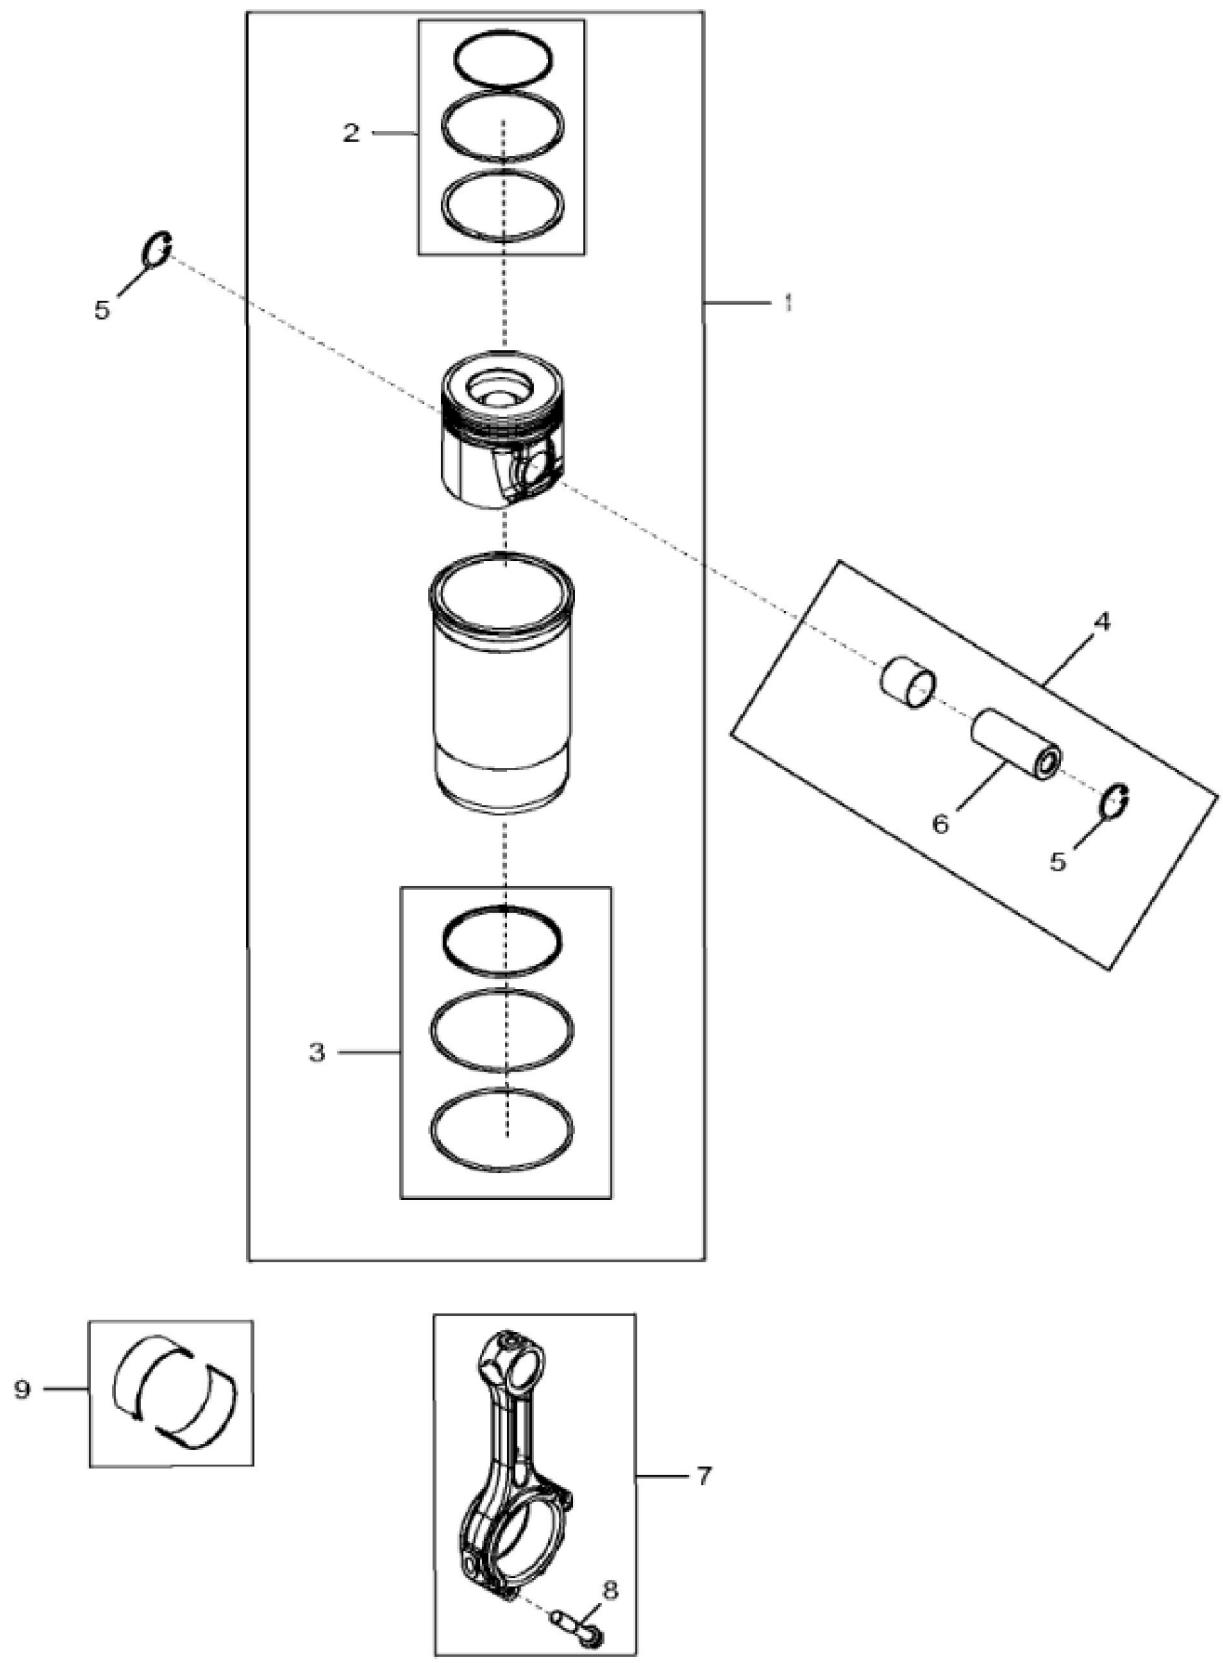

METRIC &gt;ST758168 - 4669 CYLINDER BLOCK

KEY	PART NO.	PART NAME	QTY	REMARKS
1	RE540035	CAMSHAFT	1	
2	26H72	SHAFT KEY	1	1/8" X 5/8"
3	15H695	PIPE PLUG	1	3/8"
4	R54802	ORIFICE	3	
5	RE520768	PISTON-LINER KIT	3	INCLUDES RE562923
6	RE525162	O-RING KIT	3	
7	15H653	PIPE PLUG	1	1"
8	.....	CYLINDER BLOCK	1	ORDER DZ10508
8	DZ10508	SHORT BLOCK ASSEMBLY	1	
9	15H275	PIPE PLUG	1	1/4"
10	T23474	CAP SCREW	8	
11	R26493	BUSHING	1	
12	R119874	BUSHING	1	
13	T23435	THREADED NIPPLE	1	
14	R111137	SPRING	1	
15	R121043	VALVE	1	
16	B153R	DOWEL PIN	2	
17	D2361R	BALL	1	
18	R97185	O-RING	1	
19	RE507807	PIPE PLUG	1	
20	A120R	DOWEL PIN	4	
21	R534150	PLATE	1	
22	19M8999	SCREW	2	M8 X 25
23	T18891	PLUG	2	
24	RE562923	PIN KIT	3	(Not Illustrated)

## METRIC &gt;ST758744 - 4728 CRANKSHAFT AND BEARINGS

KEY	PART NO.	PART NAME	QTY	REMARKS	
1	.....	CRANKSHAFT	1	ORDER RE565459 OR DZ101387 OR DZ10463	
1	RE565459	CRANKSHAFT	1	(Only For 5M FT4 Engines) (Not Illustrated) KIT	
1	DZ101387	CRANKSHAFT	1	(Only For 5E and OEM FT4 Engines) (Not Illustrated) KIT	
1	DZ10463	CRANKSHAFT	1	(Only For Non FT4 3029 Engines) (Not Illustrated) KIT	
2	26H72	SHAFT KEY	1	1/8" X 5/8"	
3	R538912	GEAR	1	Z = 24; MARKED R542963; SUB FOR APPL R504262 OR R100850	
4	A120R	DOWEL PIN	1		
5	R516362	THRUST WASHER	3		
6	AT21140	BEARING	3	KIT; (2) R515304	
7	RE57279	BEARING KIT	1	KIT; (2) R515305	

**Thank you so much for reading**

METRIC >ST633584 - 4845 CONNECTING RODS AND PISTONS

KEY	PART NO.	PART NAME	QTY	REMARKS	
1	RE544675	PISTON-LINER KIT	3		
2	RE521814	PISTON RING KIT	1		
3	RE525162	O-RING KIT	1		
4	RE562923	PIN KIT	3		
5	40M1856	SNAP RING	6		
6	RE68540	CONNECTING ROD	3	SUB FOR R130145	
7	RE507799	CONNECTING ROD	3		
8	R516517	SCREW	2		
8	R80033	CAP SCREW	2	(For India Market Only)	
9	RE27348	BEARING KIT	3		