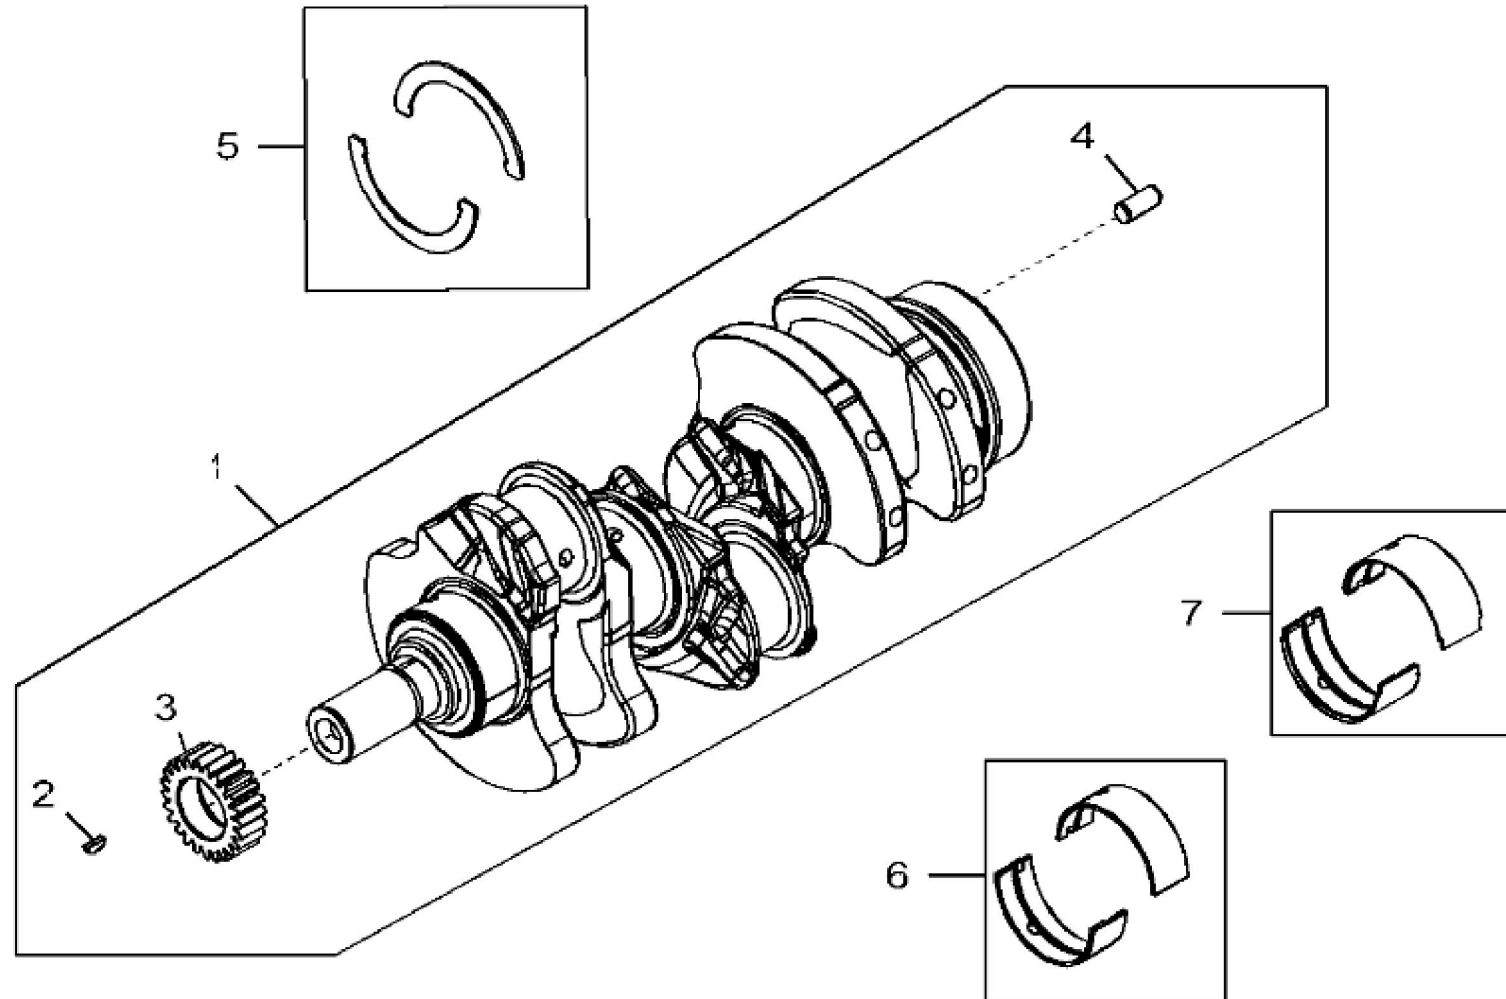

4728_RE552305_PCD

METRIC >ST758744 - 4728 CRANKSHAFT AND BEARINGS

KEY	PART NO.	PART NAME	QTY	REMARKS	
1	.....	CRANKSHAFT	1	ORDER RE565459 OR DZ101387 OR DZ10463	
1	RE565459	CRANKSHAFT	1	(Only For 5M FT4 Engines) (Not Illustrated) KIT	
1	DZ101387	CRANKSHAFT	1	(Only For 5E and OEM FT4 Engines) (Not Illustrated) KIT	
1	DZ10463	CRANKSHAFT	1	(Only For Non FT4 3029 Engines) (Not Illustrated) KIT	
2	26H72	SHAFT KEY	1	1/8" X 5/8"	
3	R538912	GEAR	1	Z = 24; MARKED R542963; SUB FOR APPL R504262 OR R100850	
4	A120R	DOWEL PIN	1		
5	R516362	THRUST WASHER	3		
6	AT21140	BEARING	3	KIT; (2) R515304	
7	RE57279	BEARING KIT	1	KIT; (2) R515305