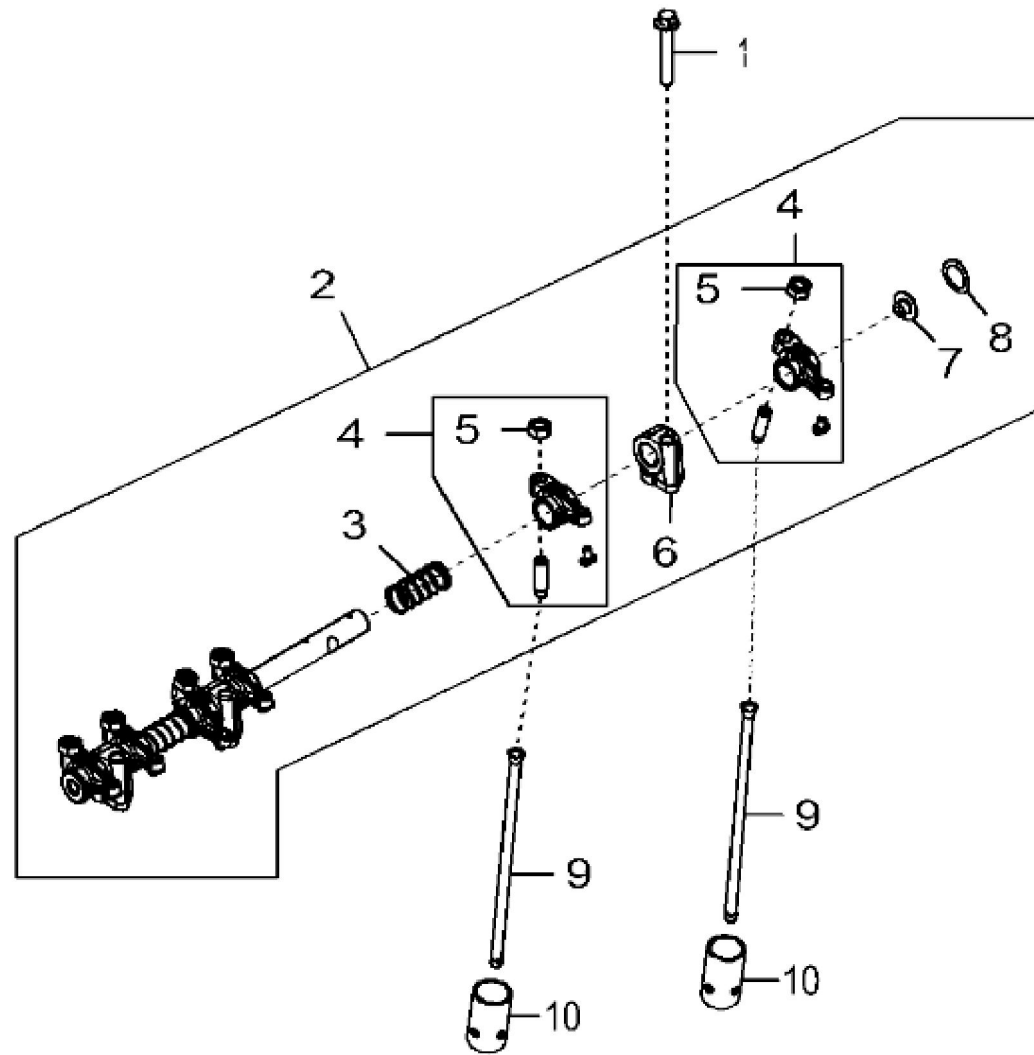

METRIC &gt;ST758168 - 4669 CYLINDER BLOCK

KEY	PART NO.	PART NAME	QTY	REMARKS
1	RE540035	CAMSHAFT	1	
2	26H72	SHAFT KEY	1	1/8" X 5/8"
3	15H695	PIPE PLUG	1	3/8"
4	R54802	ORIFICE	3	
5	RE520768	PISTON-LINER KIT	3	INCLUDES RE562923
6	RE525162	O-RING KIT	3	
7	15H653	PIPE PLUG	1	1"
8	.....	CYLINDER BLOCK	1	ORDER DZ10508
8	DZ10508	SHORT BLOCK ASSEMBLY	1	
9	15H275	PIPE PLUG	1	1/4"
10	T23474	CAP SCREW	8	
11	R26493	BUSHING	1	
12	R119874	BUSHING	1	
13	T23435	THREADED NIPPLE	1	
14	R111137	SPRING	1	
15	R121043	VALVE	1	
16	B153R	DOWEL PIN	2	
17	D2361R	BALL	1	
18	R97185	O-RING	1	
19	RE507807	PIPE PLUG	1	
20	A120R	DOWEL PIN	4	
21	R534150	PLATE	1	
22	19M8999	SCREW	2	M8 X 25
23	T18891	PLUG	2	
24	RE562923	PIN KIT	3	(Not Illustrated)

## METRIC &gt;ST758744 - 4728 CRANKSHAFT AND BEARINGS

KEY	PART NO.	PART NAME	QTY	REMARKS	
1	.....	CRANKSHAFT	1	ORDER RE565459 OR DZ101387 OR DZ10463	
1	RE565459	CRANKSHAFT	1	(Only For 5M FT4 Engines) (Not Illustrated) KIT	
1	DZ101387	CRANKSHAFT	1	(Only For 5E and OEM FT4 Engines) (Not Illustrated) KIT	
1	DZ10463	CRANKSHAFT	1	(Only For Non FT4 3029 Engines) (Not Illustrated) KIT	
2	26H72	SHAFT KEY	1	1/8" X 5/8"	
3	R538912	GEAR	1	Z = 24; MARKED R542963; SUB FOR APPL R504262 OR R100850	
4	A120R	DOWEL PIN	1		
5	R516362	THRUST WASHER	3		
6	AT21140	BEARING	3	KIT; (2) R515304	
7	RE57279	BEARING KIT	1	KIT; (2) R515305	

**Thank you so much for reading**

METRIC >ST633584 - 4845 CONNECTING RODS AND PISTONS

KEY	PART NO.	PART NAME	QTY	REMARKS	
1	RE544675	PISTON-LINER KIT	3		
2	RE521814	PISTON RING KIT	1		
3	RE525162	O-RING KIT	1		
4	RE562923	PIN KIT	3		
5	40M1856	SNAP RING	6		
6	RE68540	CONNECTING ROD	3	SUB FOR R130145	
7	RE507799	CONNECTING ROD	3		
8	R516517	SCREW	2		
8	R80033	CAP SCREW	2	(For India Market Only)	
9	RE27348	BEARING KIT	3		