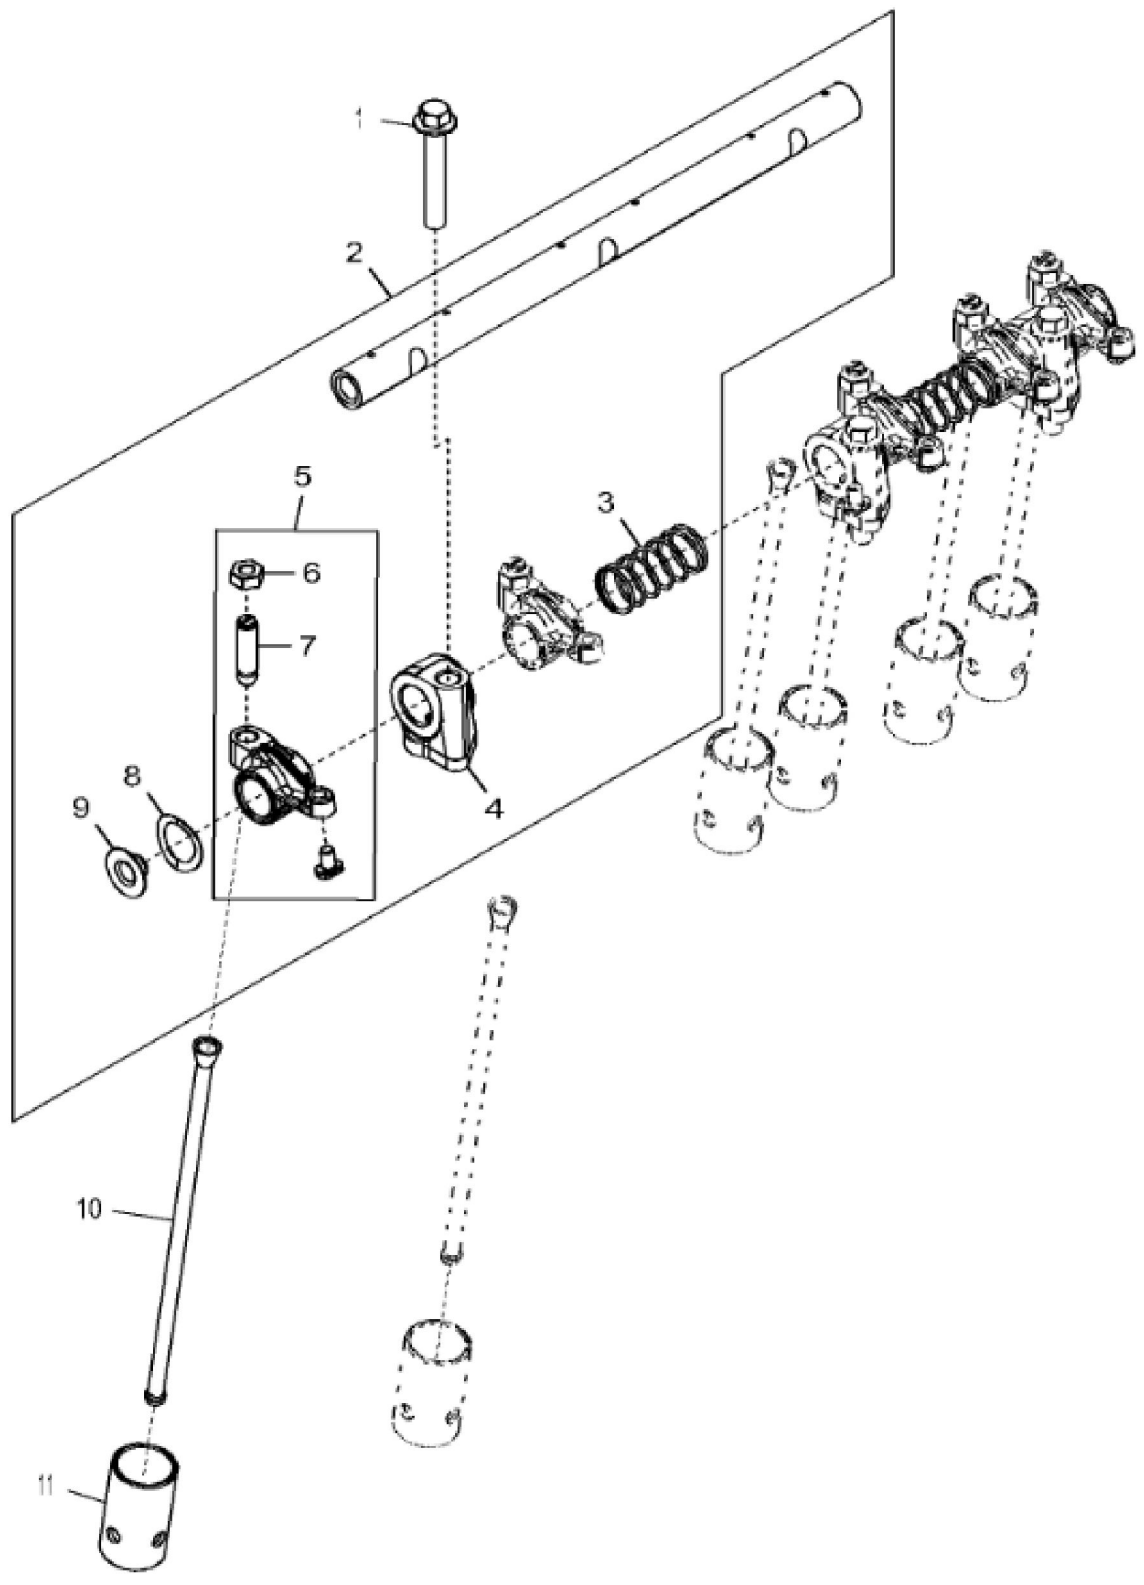

KEY	PART NO.	PART NAME	QTY	REMARKS
1	R515466	O-RING	3	
2	R48767	PACKING	3	
3	R502260	CYLINDER LINER	3	
4	R515306	O-RING	3	
5	R54802	ORIFICE	3	
6	T18891	PLUG	2	
7	R121043	VALVE	1	
8	R111137	SPRING	1	
9	R97185	O-RING	1	
10	D2361R	BALL	1	
11	R26650	DOWEL PIN	2	
12	R26493	BUSHING	1	
13	15H275	PIPE PLUG	1	1/4"
14	15H237	PIPE PLUG	1	1/2"
15	RE71255	PIPE PLUG	2	
16	RE535328	CAMSHAFT	1	
17	26H72	SHAFT KEY	1	1/8" X 5/8"
18	19H2676	CAP SCREW	2	3/8" X 1"
19	T20072	PLATE	1	
20	T23435	THREADED NIPPLE	1	
21	RE507807	PIPE PLUG	1	
22	15H695	PIPE PLUG	1	3/8"
23	.....	CAP	3	ORDER PY0591
24	.....	CAP	1	ORDER PY0591
25	T20168	WASHER	8	
26	T23474	CAP SCREW	8	
27	R48685	DOWEL PIN	4	
28	15H562	PIPE PLUG	1	1"
29	PY0591	CYLINDER BLOCK	1	MARKED R502385; INCLUDES R48685, RE507807, 15H653 AND 15H695

KEY	PART NO.	PART NAME	QTY	REMARKS
1	RE521348	CRANKSHAFT	1	(With Bearings) SUB FOR RE50979; KIT
1	SE501652	CRANKSHAFT REMAN	1	(With Bearings) (With Spur Timing Gears) REMAN FOR RE521348
1	SE501653	CRANKSHAFT REMAN	1	(With Bearings) (With Helical Timing Gears) REMAN FOR RE521348
1	RE502385	CRANKSHAFT	1	(For India Market Only) MARKED R542963
2	A120R	DOWEL PIN	1	
3	R538912	GEAR	1	SUB FOR R100850 OR R504262
4	26H72	SHAFT KEY	1	1/8" X 5/8"
5	R516362	THRUST WASHER	3	
6	AT21140	BEARING	3	
7	RE57279	BEARING KIT	1	

KEY	PART NO.	PART NAME	QTY	REMARKS	
1	RE565370	PISTON-LINER KIT	3	INCLUDES RE525162	
2	RE565367	PISTON RING KIT	3		
3	RE562923	PIN KIT	1		
4	40M1856	SNAP RING	6		
5	RE27348	BEARING KIT	6	INCLUDES (2) R516361	
6	RE507799	CONNECTING ROD	3		
7	R80033	CAP SCREW	2		