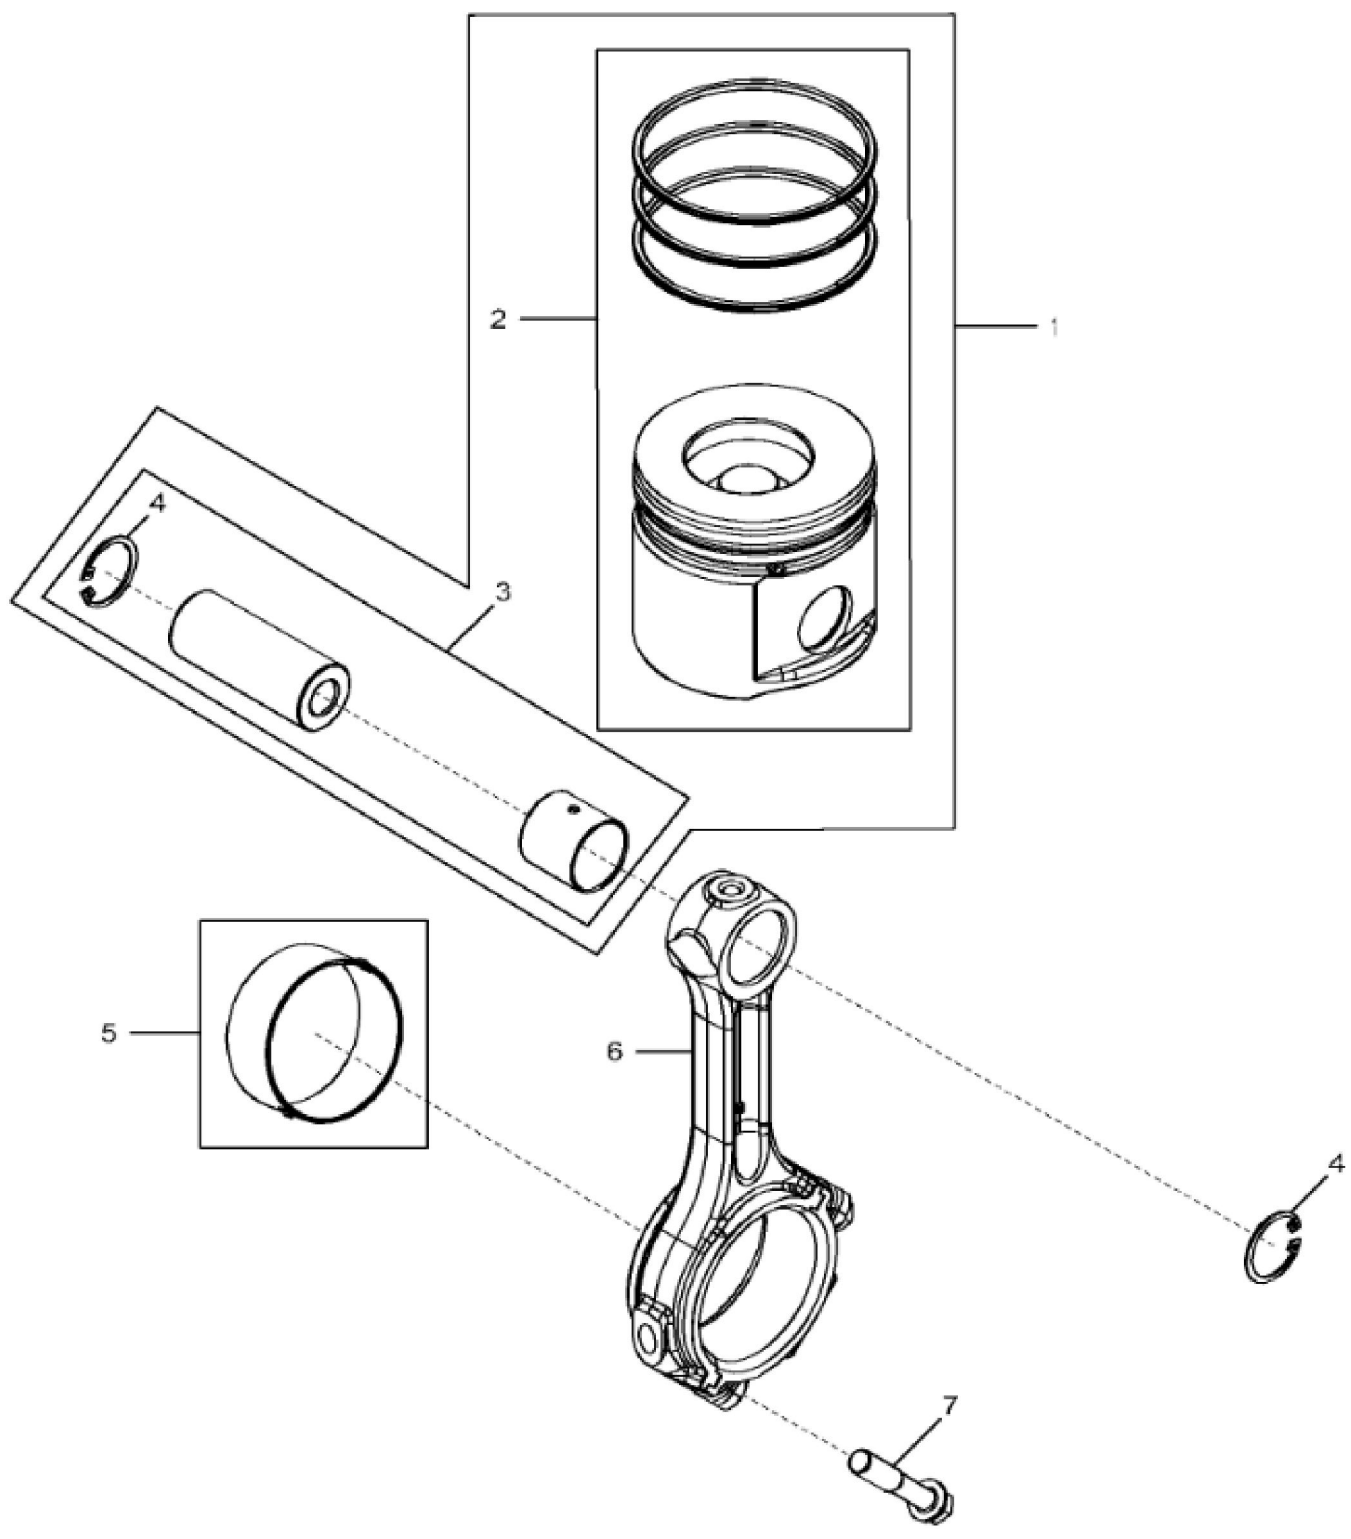

KEY	PART NO.	PART NAME	QTY	REMARKS
1	R515466	O-RING	3	
2	R48767	PACKING	3	
3	R502260	CYLINDER LINER	3	
4	R515306	O-RING	3	
5	R54802	ORIFICE	3	
6	T18891	PLUG	2	
7	R121043	VALVE	1	
8	R111137	SPRING	1	
9	R97185	O-RING	1	
10	D2361R	BALL	1	
11	R26650	DOWEL PIN	2	
12	R26493	BUSHING	1	
13	15H275	PIPE PLUG	1	1/4"
14	15H237	PIPE PLUG	1	1/2"
15	RE71255	PIPE PLUG	2	
16	RE535328	CAMSHAFT	1	
17	26H72	SHAFT KEY	1	1/8" X 5/8"
18	19H2676	CAP SCREW	2	3/8" X 1"
19	T20072	PLATE	1	
20	T23435	THREADED NIPPLE	1	
21	RE507807	PIPE PLUG	1	
22	15H695	PIPE PLUG	1	3/8"
23	.....	CAP	3	ORDER PY0591
24	.....	CAP	1	ORDER PY0591
25	T20168	WASHER	8	
26	T23474	CAP SCREW	8	
27	R48685	DOWEL PIN	4	
28	15H562	PIPE PLUG	1	1"
29	PY0591	CYLINDER BLOCK	1	MARKED R502385; INCLUDES R48685, RE507807, 15H653 AND 15H695

KEY	PART NO.	PART NAME	QTY	REMARKS
1	RE521348	CRANKSHAFT	1	(With Bearings) SUB FOR RE50979; KIT
1	SE501652	CRANKSHAFT REMAN	1	(With Bearings) (With Spur Timing Gears) REMAN FOR RE521348
1	SE501653	CRANKSHAFT REMAN	1	(With Bearings) (With Helical Timing Gears) REMAN FOR RE521348
1	RE502385	CRANKSHAFT	1	(For India Market Only) MARKED R542963
2	A120R	DOWEL PIN	1	
3	R538912	GEAR	1	SUB FOR R100850 OR R504262
4	26H72	SHAFT KEY	1	1/8" X 5/8"
5	R516362	THRUST WASHER	3	
6	AT21140	BEARING	3	
7	RE57279	BEARING KIT	1	

KEY	PART NO.	PART NAME	QTY	REMARKS	
1	RE565370	PISTON-LINER KIT	3	INCLUDES RE525162	
2	RE565367	PISTON RING KIT	3		
3	RE562923	PIN KIT	1		
4	40M1856	SNAP RING	6		
5	RE27348	BEARING KIT	6	INCLUDES (2) R516361	
6	RE507799	CONNECTING ROD	3		
7	R80033	CAP SCREW	2		