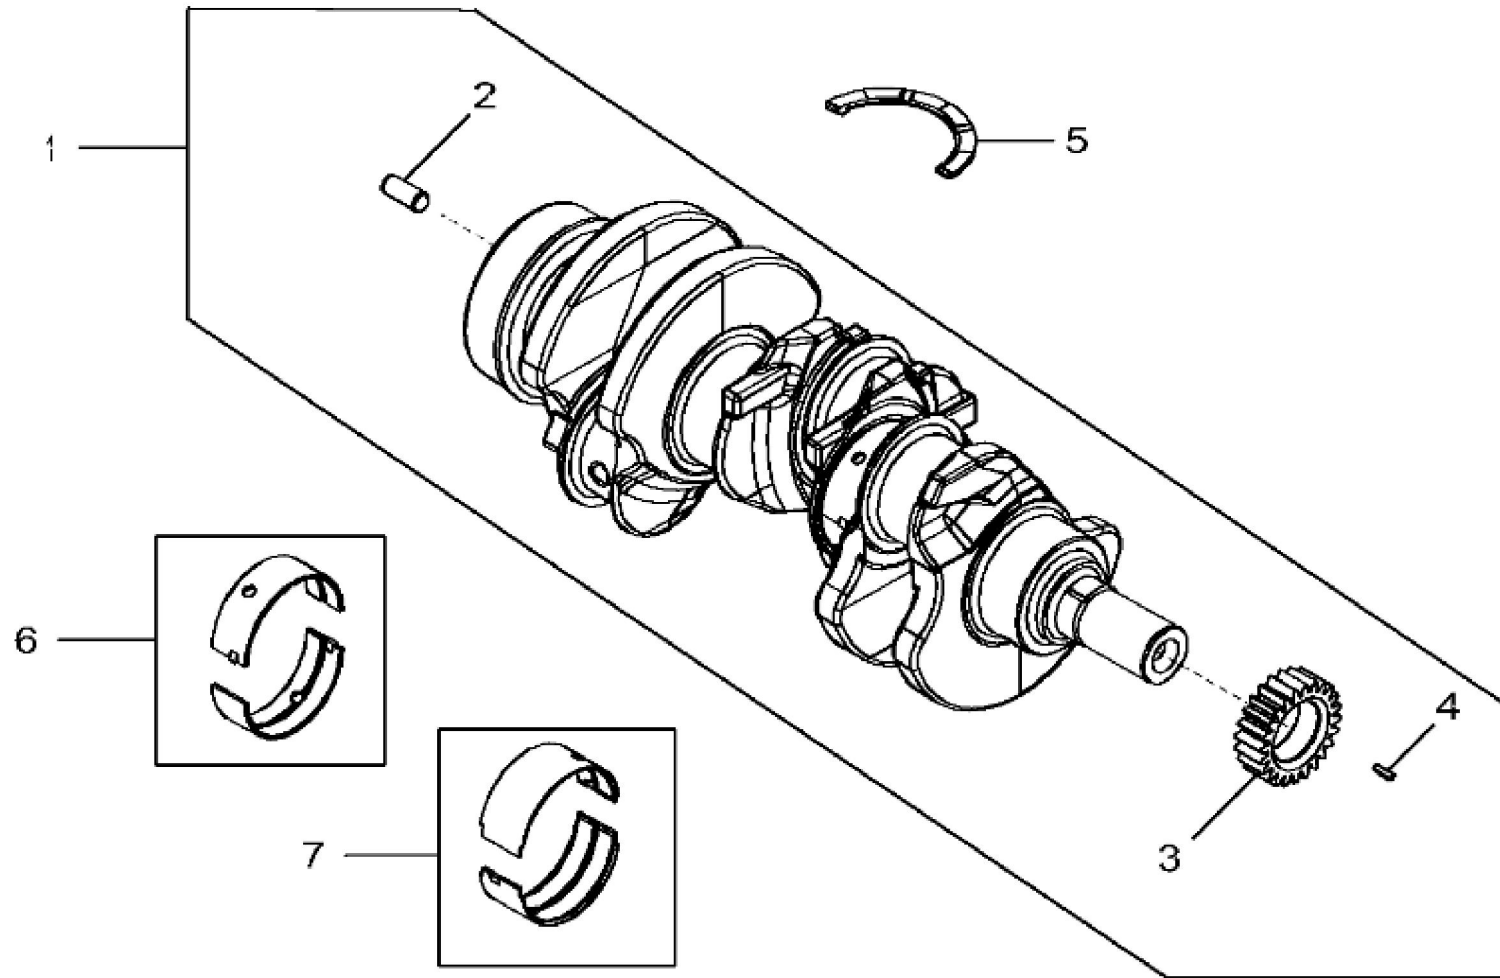

4713_RE507623_PCD

John Deere > Turf And Utility >TRACTOR >5055E - TRACTOR >5055E Tractor (9X3 TSS Transmission W/ OOS)(for JD Asia & Nepal) >20 ENGINE 3029DPY01 >ST451020 - 4713 CRANKSHAFT AND BEARINGS

KEY	PART NO.	PART NAME	QTY	REMARKS
1	RE521348	CRANKSHAFT	1	(With Bearings) SUB FOR RE50979; KIT
1	SE501652	CRANKSHAFT REMAN	1	(With Bearings) (With Spur Timing Gears) REMAN FOR RE521348
1	SE501653	CRANKSHAFT REMAN	1	(With Bearings) (With Helical Timing Gears) REMAN FOR RE521348
1	RE502385	CRANKSHAFT	1	(For India Market Only) MARKED R542963
2	A120R	DOWEL PIN	1	
3	R538912	GEAR	1	SUB FOR R100850 OR R504262
4	26H72	SHAFT KEY	1	1/8" X 5/8"
5	R516362	THRUST WASHER	3	
6	AT21140	BEARING	3	
7	RE57279	BEARING KIT	1