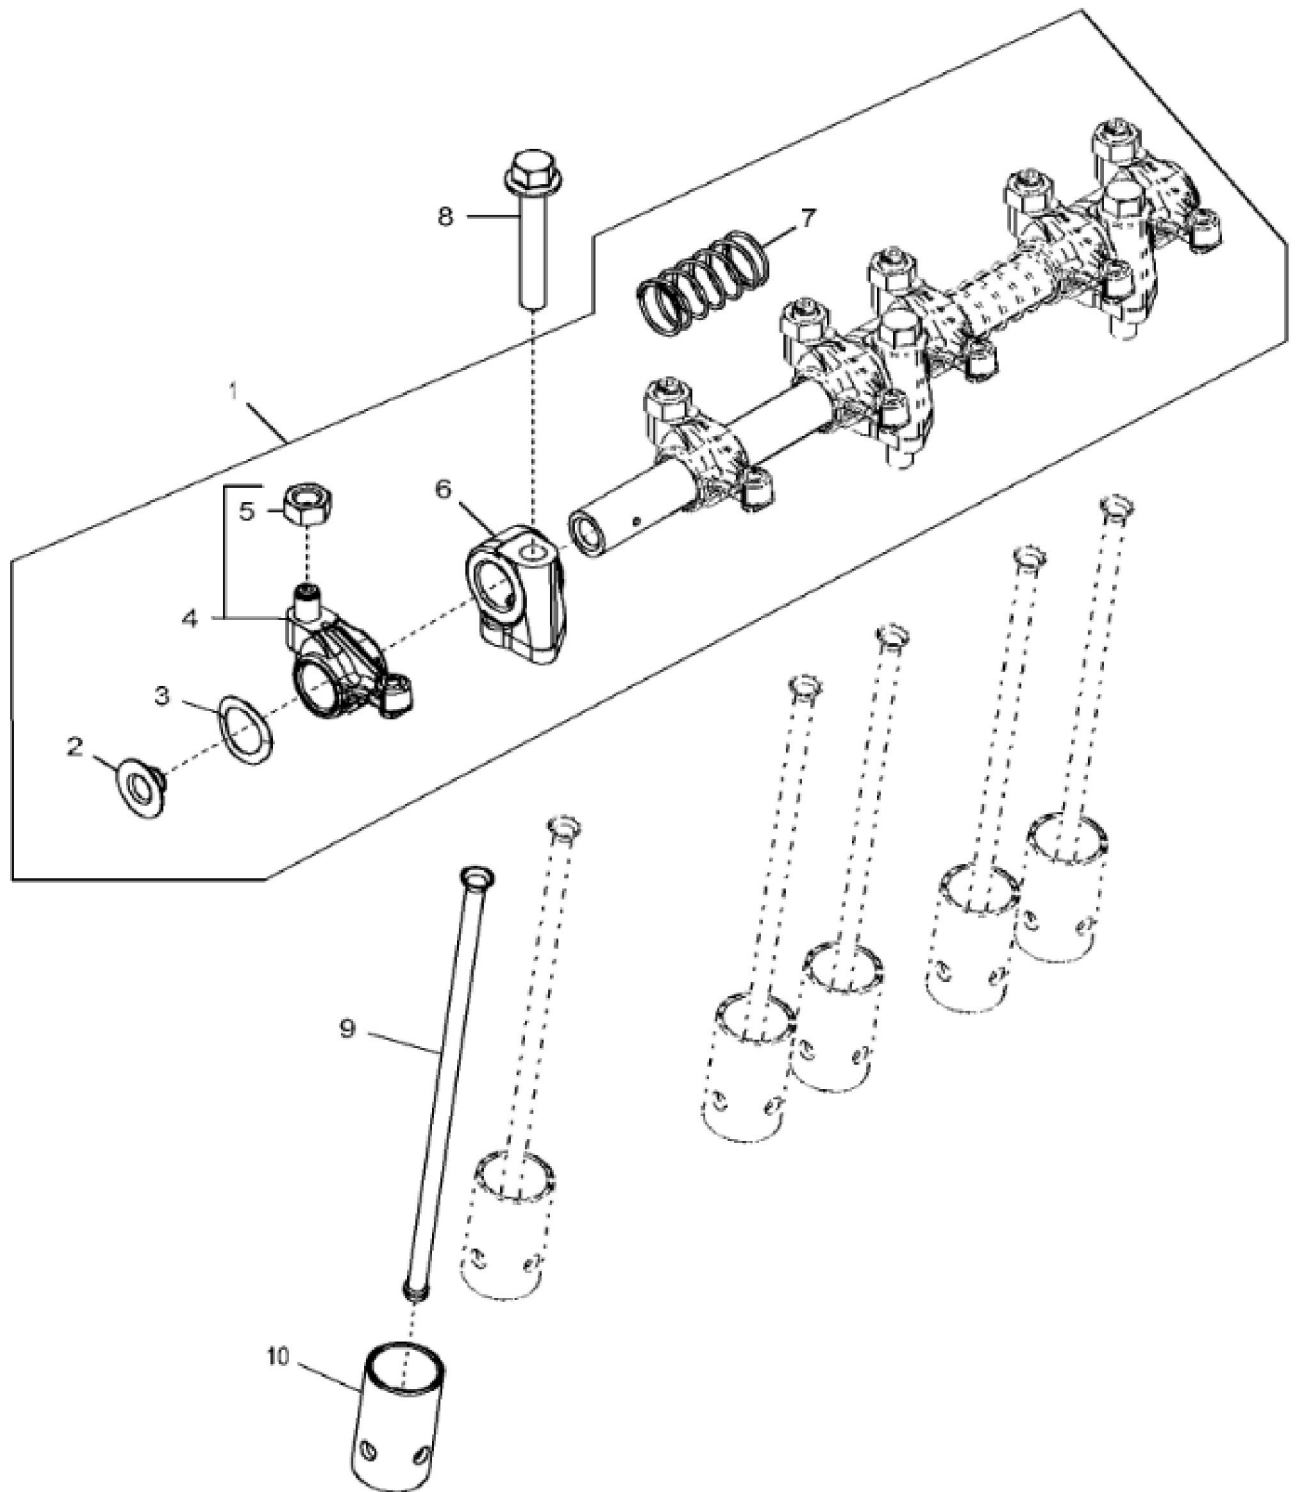

KEY	PART NO.	PART NAME	QTY	REMARKS
1	CYLINDER BLOCK	1	ORDER DZ10495; MARKED DZ103053
1	DZ10495	SHORT BLOCK ASSEMBLY	1	
2	R65215	BEARING CAP	3	
3	R79089	CAP	1	
4	T20168	WASHER	8	
5	R528387	CAP SCREW	8	
6	T23435	THREADED NIPPLE	1	
7	R119874	BUSHING	1	
8	15H275	PIPE PLUG	1	1/4"
9	R26493	BUSHING	1	
10	R54802	ORIFICE	3	
11	15H695	PIPE PLUG	1	3/8"
12	R534150	PLATE	1	
13	19M8999	SCREW	2	M8 X 25
14	T18891	PLUG	2	
15	R111137	SPRING	1	
16	R121043	VALVE	1	
17	B153R	DOWEL PIN	2	
18	R97185	O-RING	1	
19	D2361R	BALL	1	
20	A120R	DOWEL PIN	4	
21	15H653	PIPE PLUG	1	1"
22	RE507807	PIPE PLUG	1	
23	RE42713	PIPE PLUG	2	
24	R502260	CYLINDER LINER	3	
25	RE525162	O-RING KIT	3	
26	RE535328	CAMSHAFT	1	
27	26H72	SHAFT KEY	1	1/8" X 5/8"

KEY	PART NO.	PART NAME	QTY	REMARKS	
1	RE549500	CRANKSHAFT	1		
2	R48685	DOWEL PIN	1		
3	R100850	GEAR	1		
4	26H72	SHAFT KEY	1	1/8" X 5/8"	
5	RE27352	BEARING KIT	3		
6	RE521350	BEARING KIT	1		

Suggest:

For more complete manuals. Please go to the home page.

<https://www.ebooklibonline.com>

If the above button click is invalid. Please download this document first, and then click the above link to download the complete manual.

Thank you so much for reading

KEY	PART NO.	PART NAME	QTY	REMARKS	
1	RE521814	PISTON RING KIT	3		
2	RE520573	PISTON	3		
3	40M1856	SNAP RING	6		
4	R130145	PISTON PIN	3		
5	R504300	BUSHING	3		
6	R80033	CAP SCREW	6	SUB FOR R516517	
7	RE507799	CONNECTING ROD	3		
8	RE27348	BEARING KIT	3		
9	RE520768	PISTON-LINER KIT	3		
10	R502260	CYLINDER LINER	3		
11	RE525162	O-RING KIT	3		