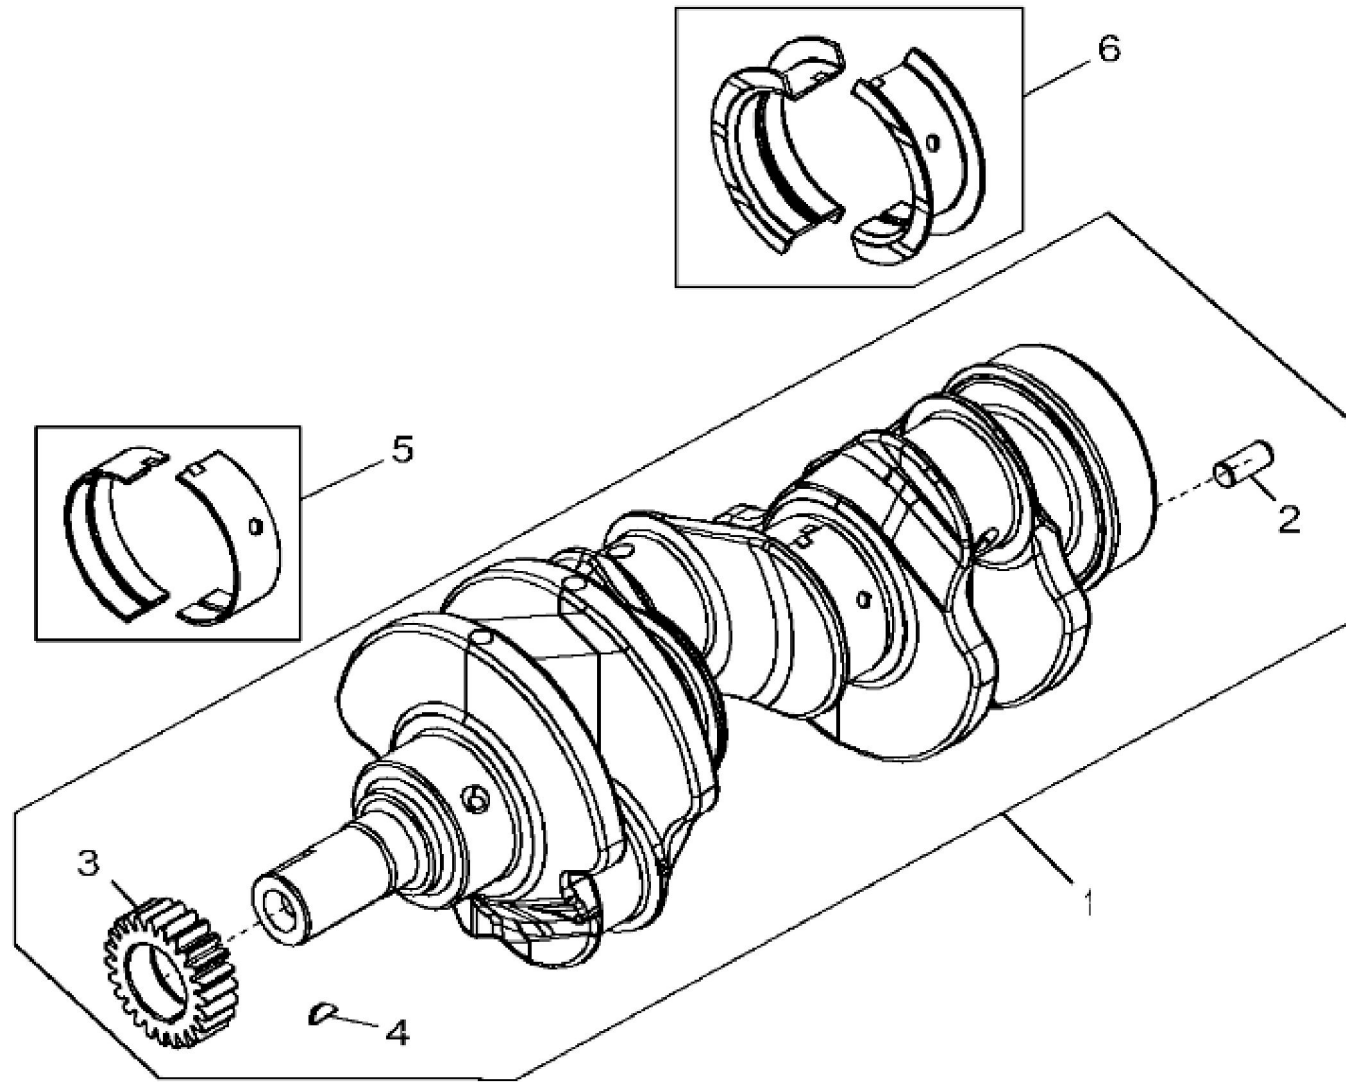

4729_RE565465_PCD

KEY	PART NO.	PART NAME	QTY	REMARKS	
1	RE549500	CRANKSHAFT	1		
2	R48685	DOWEL PIN	1		
3	R100850	GEAR	1		
4	26H72	SHAFT KEY	1	1/8" X 5/8"	
5	RE27352	BEARING KIT	3		
6	RE521350	BEARING KIT	1