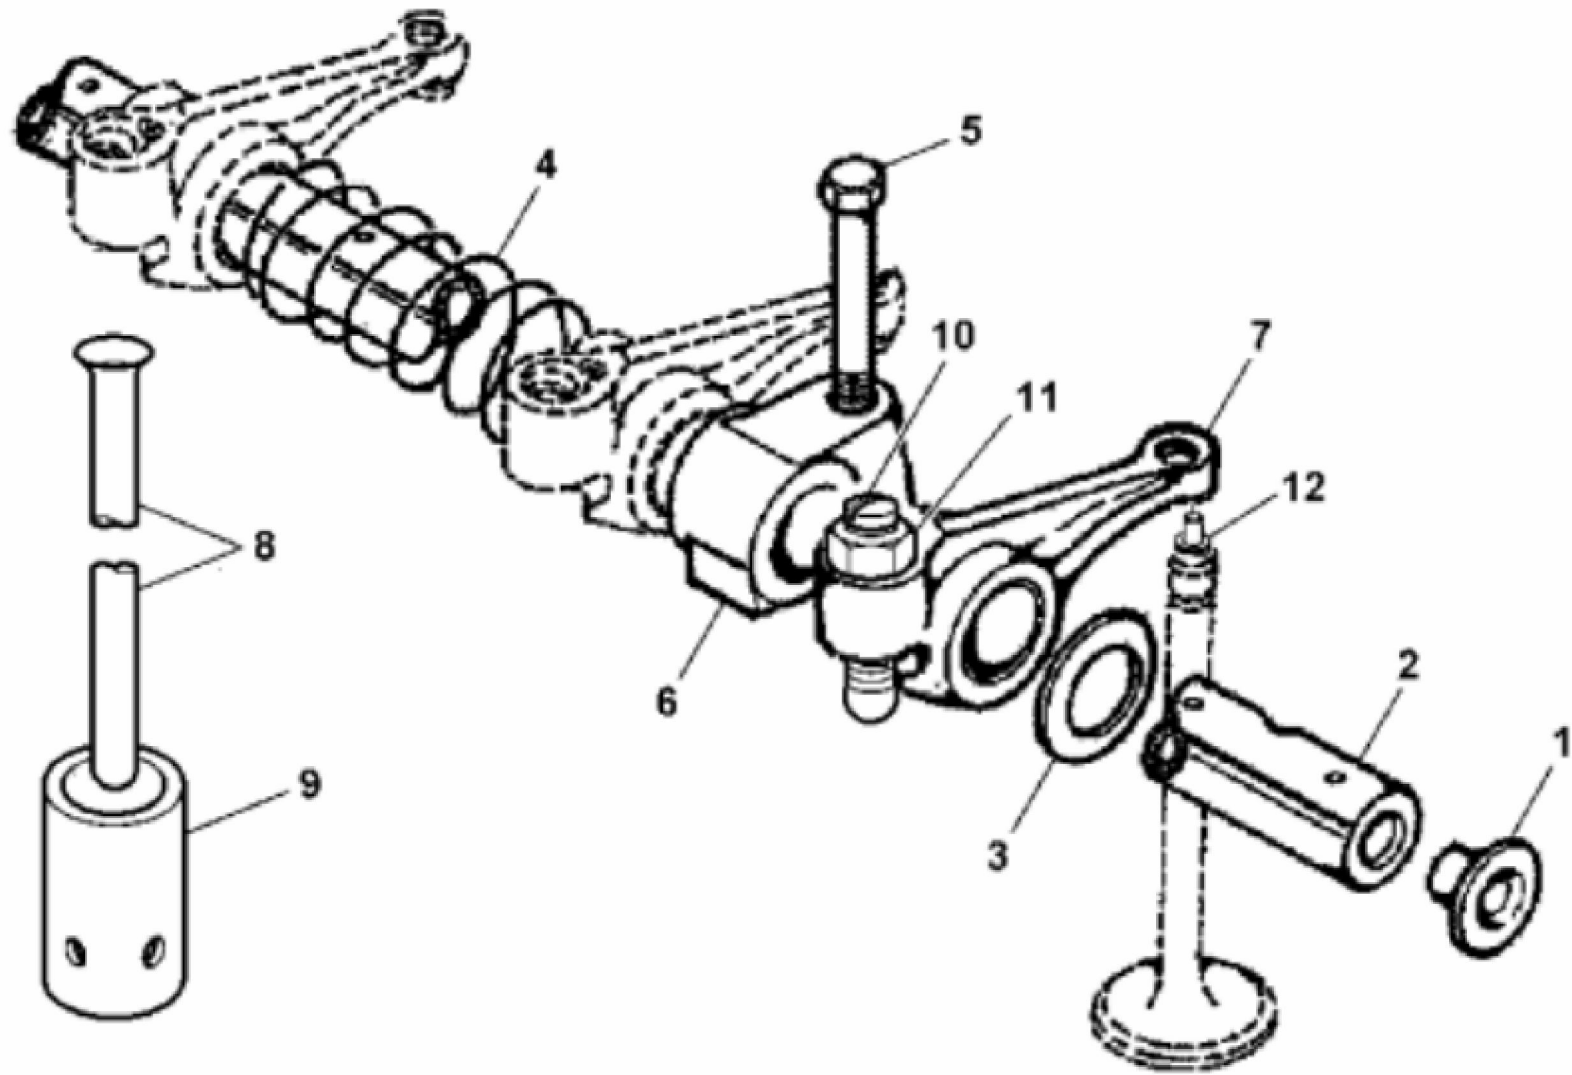

PY52751

KEY	PART NO.	PART NAME	QTY	REMARKS	
1	AR100124	SCREW WITH WASHER	6		
2	RE538676	COVER	1	(ORD PY10569)	
3	R75729	GASKET	1		

**<https://www.ebooklibonline.com>**

Hello dear friend!

Thank you very much for reading.

Enter the link into your browser.

The full manual is available for immediate download.

**<https://www.ebooklibonline.com>**

PY52171

KEY	PART NO.	PART NAME	QTY	REMARKS	
1	R54565	PLUG	2		
2	.....	SHAFT	1	NLA; ORDER RE519735	
2	RE519735	ROCKER ARM SHAFT	1	SUB FOR R501532	
3	T20316	WASHER	2		
4	T20314	SPRING	2		
5	R504813	SELF-LOCKING SCREW	3		
6	R516741	SUPPORT	3		
7	RE62148	ROCKER ARM	6	INCL KEYS 10 -11	
8	R515095	PUSH ROD	6		
9	R515092	CAM FOLLOWER	6		
10	R515577	SCREW	6		
11	R125881	LOCK NUT	6		
12	T26872	INSERT	6		

**Thank you so much for reading**

KEY	PART NO.	PART NAME	QTY	REMARKS	
1	R516516	CAP SCREW	14		
2	RE65214	CYLINDER HEAD	1	SUB FOR RE507618; Trem III	
2	RE534874	CYLINDER HEAD	1	SUB FOR RE536445; Trem IIIA	
3	CD16284	PLUG	1		
4	R515090	ENGINE CYLINDER HEAD GASKET	1		
5	T58477	FITTING PLUG	1		