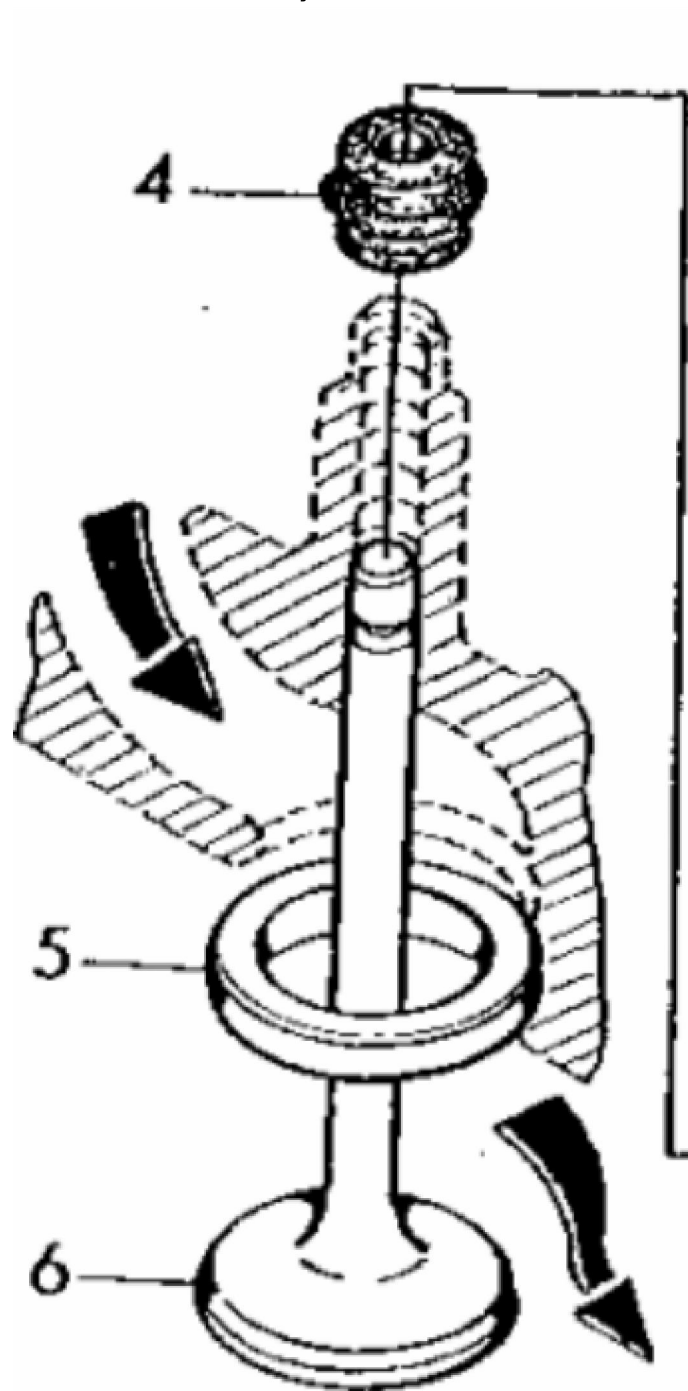

PY52751

KEY	PART NO.	PART NAME	QTY	REMARKS	
1	AR100124	SCREW WITH WASHER	6		
2	RE538676	COVER	1	(ORD PY10569)	
3	R75729	GASKET	1		

**<https://www.ebooklibonline.com>**

Hello dear friend!

Thank you very much for reading.

Enter the link into your browser.

The full manual is available for immediate download.

**<https://www.ebooklibonline.com>**

PY52171

KEY	PART NO.	PART NAME	QTY	REMARKS	
1	R54565	PLUG	2		
2	.....	SHAFT	1	NLA; ORDER RE519735	
2	RE519735	ROCKER ARM SHAFT	1	SUB FOR R501532	
3	T20316	WASHER	2		
4	T20314	SPRING	2		
5	R504813	SELF-LOCKING SCREW	3		
6	R516741	SUPPORT	3		
7	RE62148	ROCKER ARM	6	INCL KEYS 10 -11	
8	R515095	PUSH ROD	6		
9	R515092	CAM FOLLOWER	6		
10	R515577	SCREW	6		
11	R125881	LOCK NUT	6		
12	T26872	INSERT	6		

PY52960

**Suggest:**

**For more complete manuals. Please go to the home page.**

**<https://www.ebooklibonline.com>**

**If the above button click is invalid. Please download this document first, and then click the above link to download the complete manual.**

**Thank you so much for reading**

KEY	PART NO.	PART NAME	QTY	REMARKS	
1	R516516	CAP SCREW	14		
2	RE65214	CYLINDER HEAD	1	SUB FOR RE507618; Trem III	
2	RE534874	CYLINDER HEAD	1	SUB FOR RE536445; Trem IIIA	
3	CD16284	PLUG	1		
4	R515090	ENGINE CYLINDER HEAD GASKET	1		
5	T58477	FITTING PLUG	1		