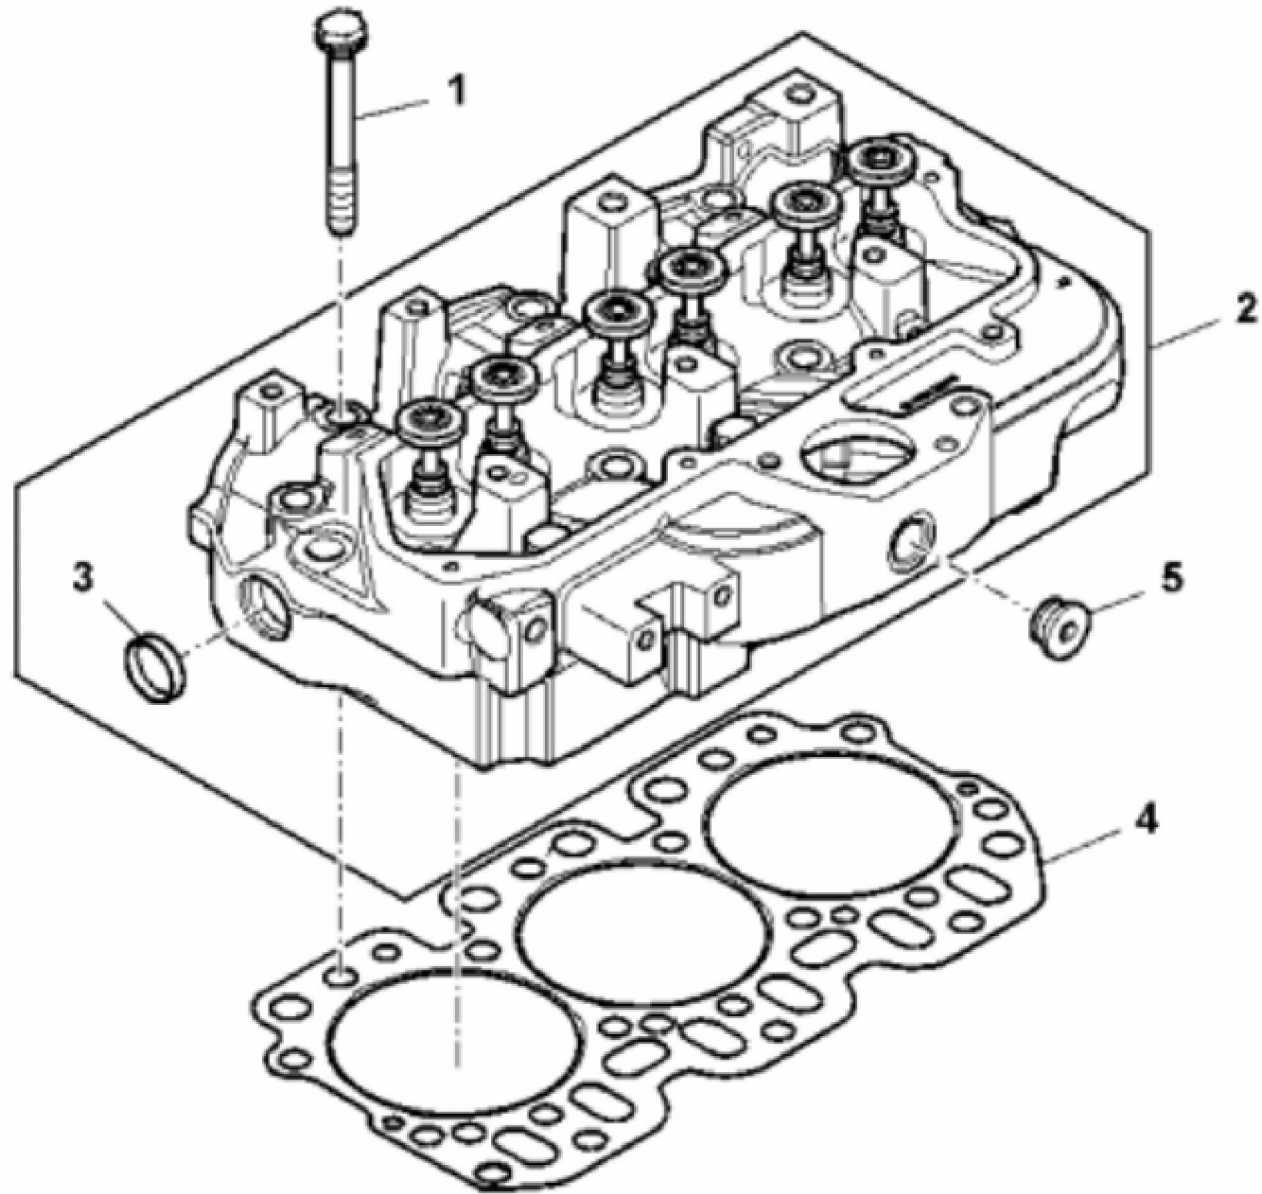

PY52751

KEY	PART NO.	PART NAME	QTY	REMARKS	
1	AR100124	SCREW WITH WASHER	6		
2	RE538676	COVER	1	(ORD PY10569)	
3	R75729	GASKET	1		

**<https://www.ebooklibonline.com>**

Hello dear friend!

Thank you very much for reading.

Enter the link into your browser.

The full manual is available for immediate download.

**<https://www.ebooklibonline.com>**

PY52171

KEY	PART NO.	PART NAME	QTY	REMARKS	
1	R54565	PLUG	2		
2	.....	SHAFT	1	NLA; ORDER RE519735	
2	RE519735	ROCKER ARM SHAFT	1	SUB FOR R501532	
3	T20316	WASHER	2		
4	T20314	SPRING	2		
5	R504813	SELF-LOCKING SCREW	3		
6	R516741	SUPPORT	3		
7	RE62148	ROCKER ARM	6	INCL KEYS 10 -11	
8	R515095	PUSH ROD	6		
9	R515092	CAM FOLLOWER	6		
10	R515577	SCREW	6		
11	R125881	LOCK NUT	6		
12	T26872	INSERT	6		

**Thank you so much for reading**

KEY	PART NO.	PART NAME	QTY	REMARKS	
1	R516516	CAP SCREW	14		
2	RE65214	CYLINDER HEAD	1	SUB FOR RE507618; Trem III	
2	RE534874	CYLINDER HEAD	1	SUB FOR RE536445; Trem IIIA	
3	CD16284	PLUG	1		
4	R515090	ENGINE CYLINDER HEAD GASKET	1		
5	T58477	FITTING PLUG	1		