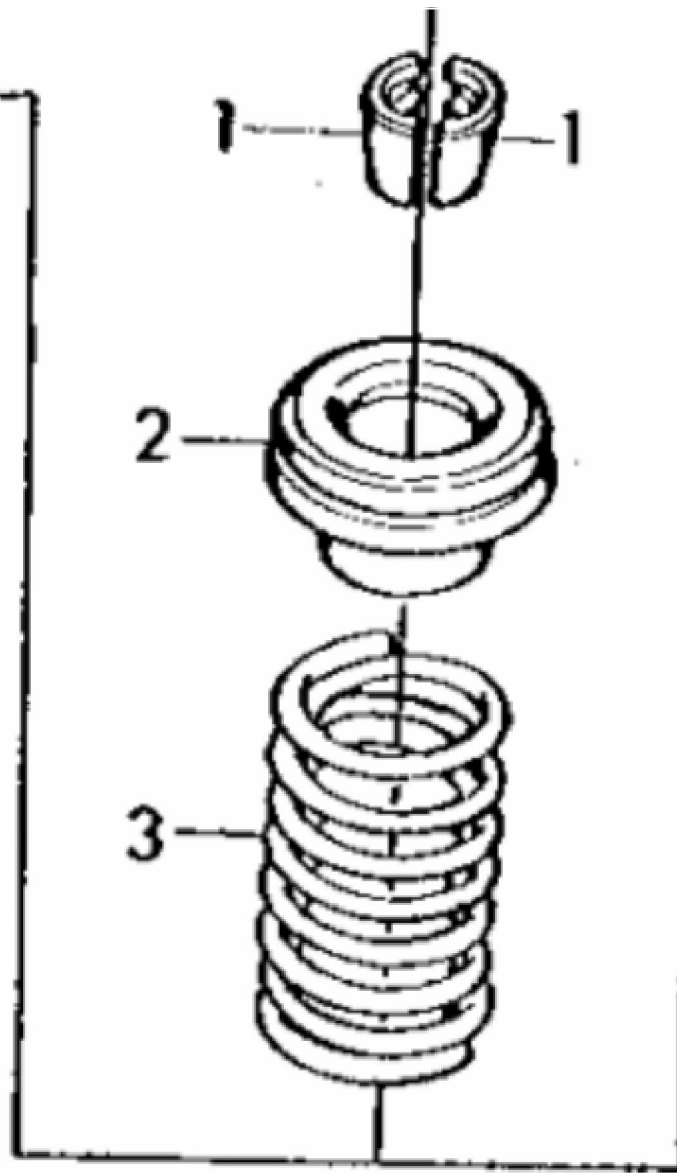

PY52751

KEY	PART NO.	PART NAME	QTY	REMARKS	
1	AR100124	SCREW WITH WASHER	6		
2	RE538676	COVER	1	(ORD PY10569)	
3	R75729	GASKET	1		

**<https://www.ebooklibonline.com>**

Hello dear friend!

Thank you very much for reading.

Enter the link into your browser.

The full manual is available for immediate download.

**<https://www.ebooklibonline.com>**

PY52171

KEY	PART NO.	PART NAME	QTY	REMARKS	
1	R54565	PLUG	2		
2	.....	SHAFT	1	NLA; ORDER RE519735	
2	RE519735	ROCKER ARM SHAFT	1	SUB FOR R501532	
3	T20316	WASHER	2		
4	T20314	SPRING	2		
5	R504813	SELF-LOCKING SCREW	3		
6	R516741	SUPPORT	3		
7	RE62148	ROCKER ARM	6	INCL KEYS 10 -11	
8	R515095	PUSH ROD	6		
9	R515092	CAM FOLLOWER	6		
10	R515577	SCREW	6		
11	R125881	LOCK NUT	6		
12	T26872	INSERT	6		

**Thank you so much for reading**

KEY	PART NO.	PART NAME	QTY	REMARKS	
1	R516516	CAP SCREW	14		
2	RE65214	CYLINDER HEAD	1	SUB FOR RE507618; Trem III	
2	RE534874	CYLINDER HEAD	1	SUB FOR RE536445; Trem IIIA	
3	CD16284	PLUG	1		
4	R515090	ENGINE CYLINDER HEAD GASKET	1		
5	T58477	FITTING PLUG	1		