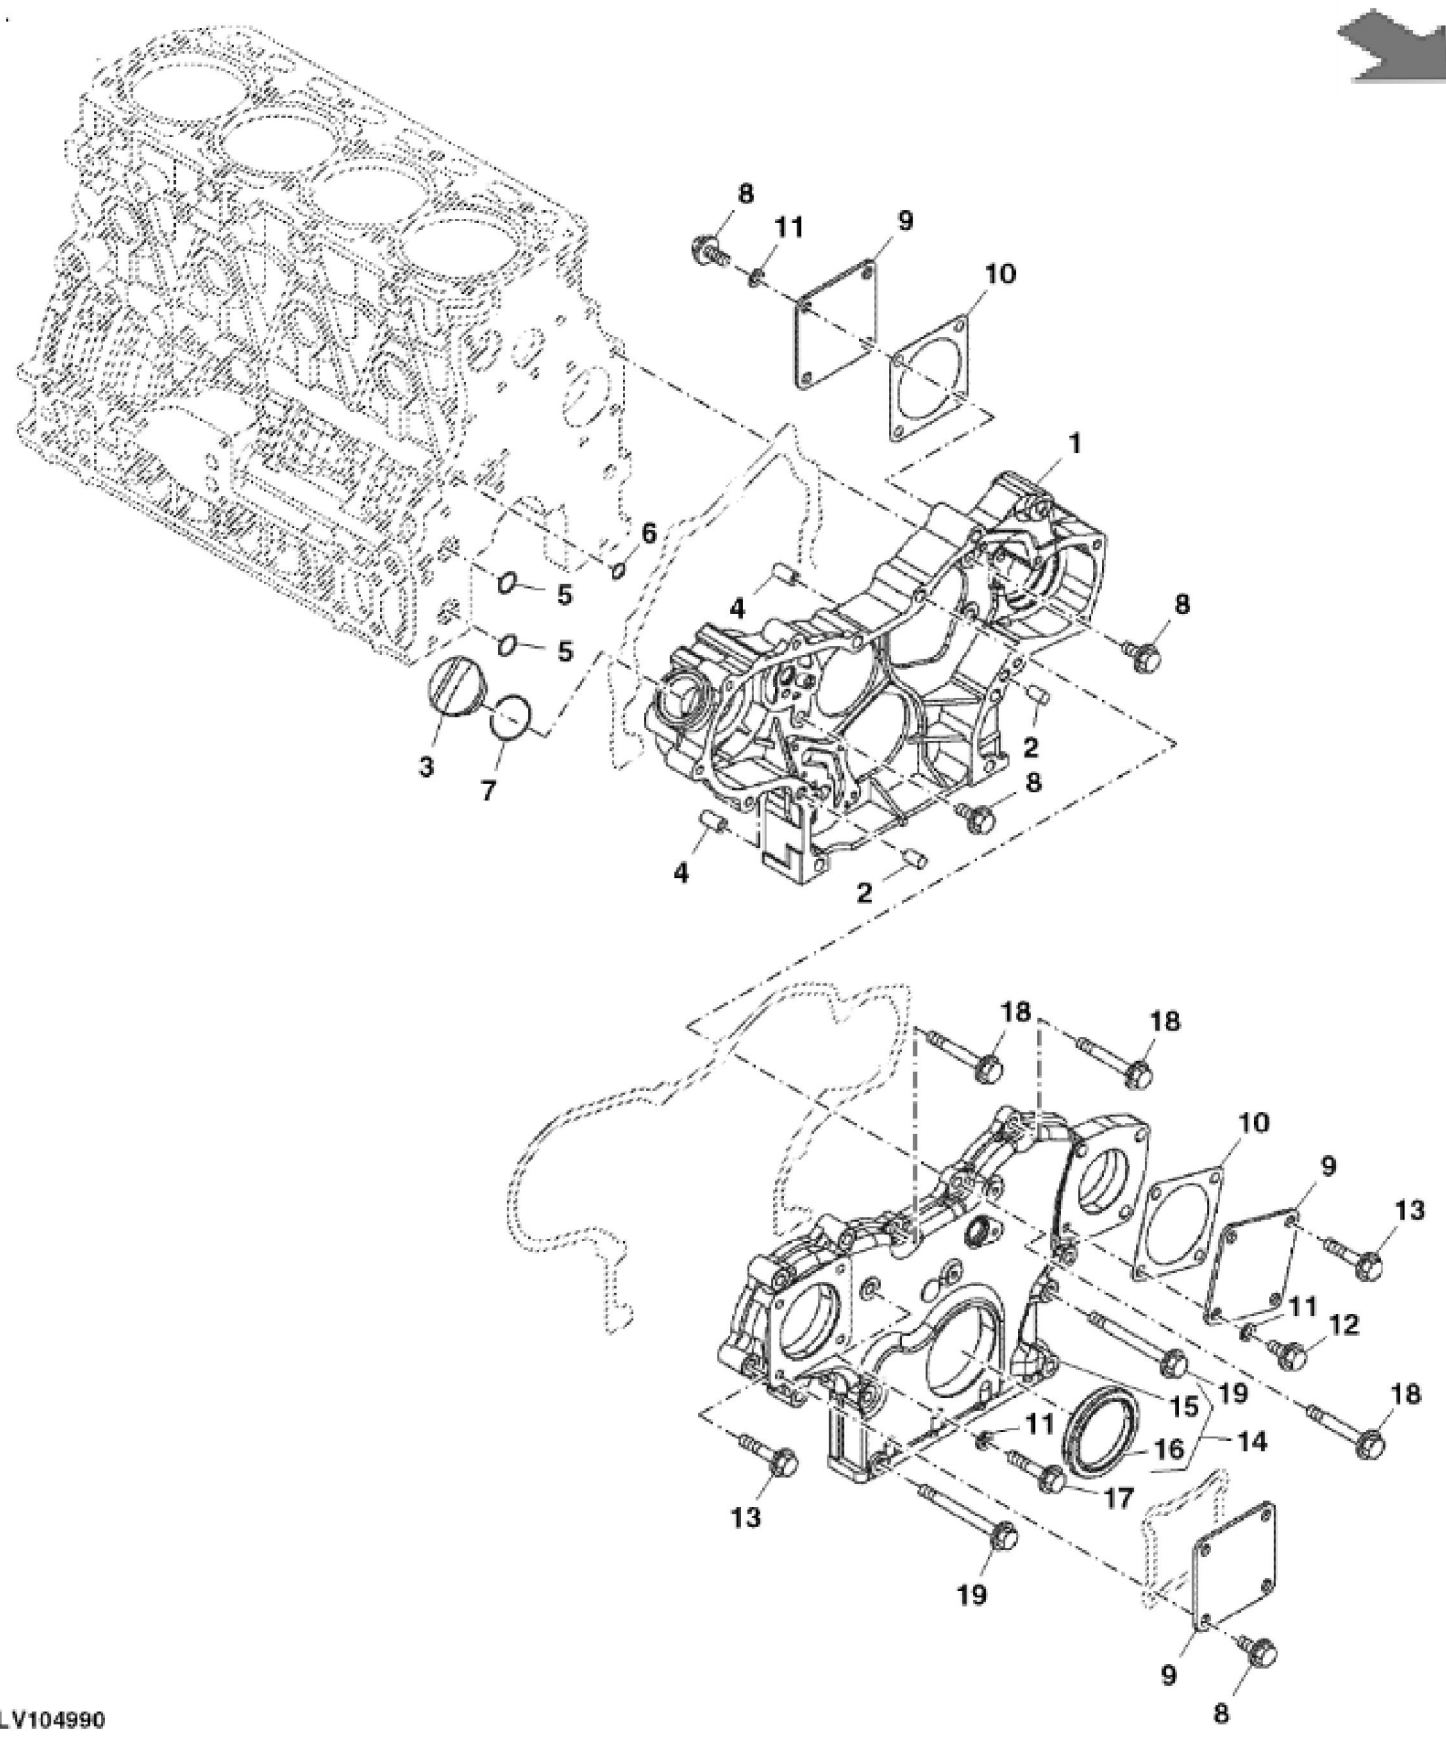

PULV104990

KEY	PART NO.	PART NAME	QTY	REMARKS	
1	MIU803207	GEAR CASE	1		
2	M802255	PIN	2		
3	M805710	CAP	1		
4	M800974	PIPE	2		
5	M810185	O-RING	2		
6	M809204	O-RING	1		
7	M805711	PACKING	1		
8	19M7865	SCREW	11	M8 X 16	
9	CH18096	COVER	3		
10	MIU802578	GASKET	2		
11	M803523	WASHER	3		
12	CH19780	BOLT	1		
13	19M8317	SCREW	8	M8 X 40	
14	MIA882962	COVER KIT	1		
15	MIU803224	COVER	1		
16	M811078	SEAL	1		
17	CH19090	BOLT	1	SUB FOR 19M7897	
18	19M7801	SCREW	3	M8 X 60	
19	CH19136	BOLT	4