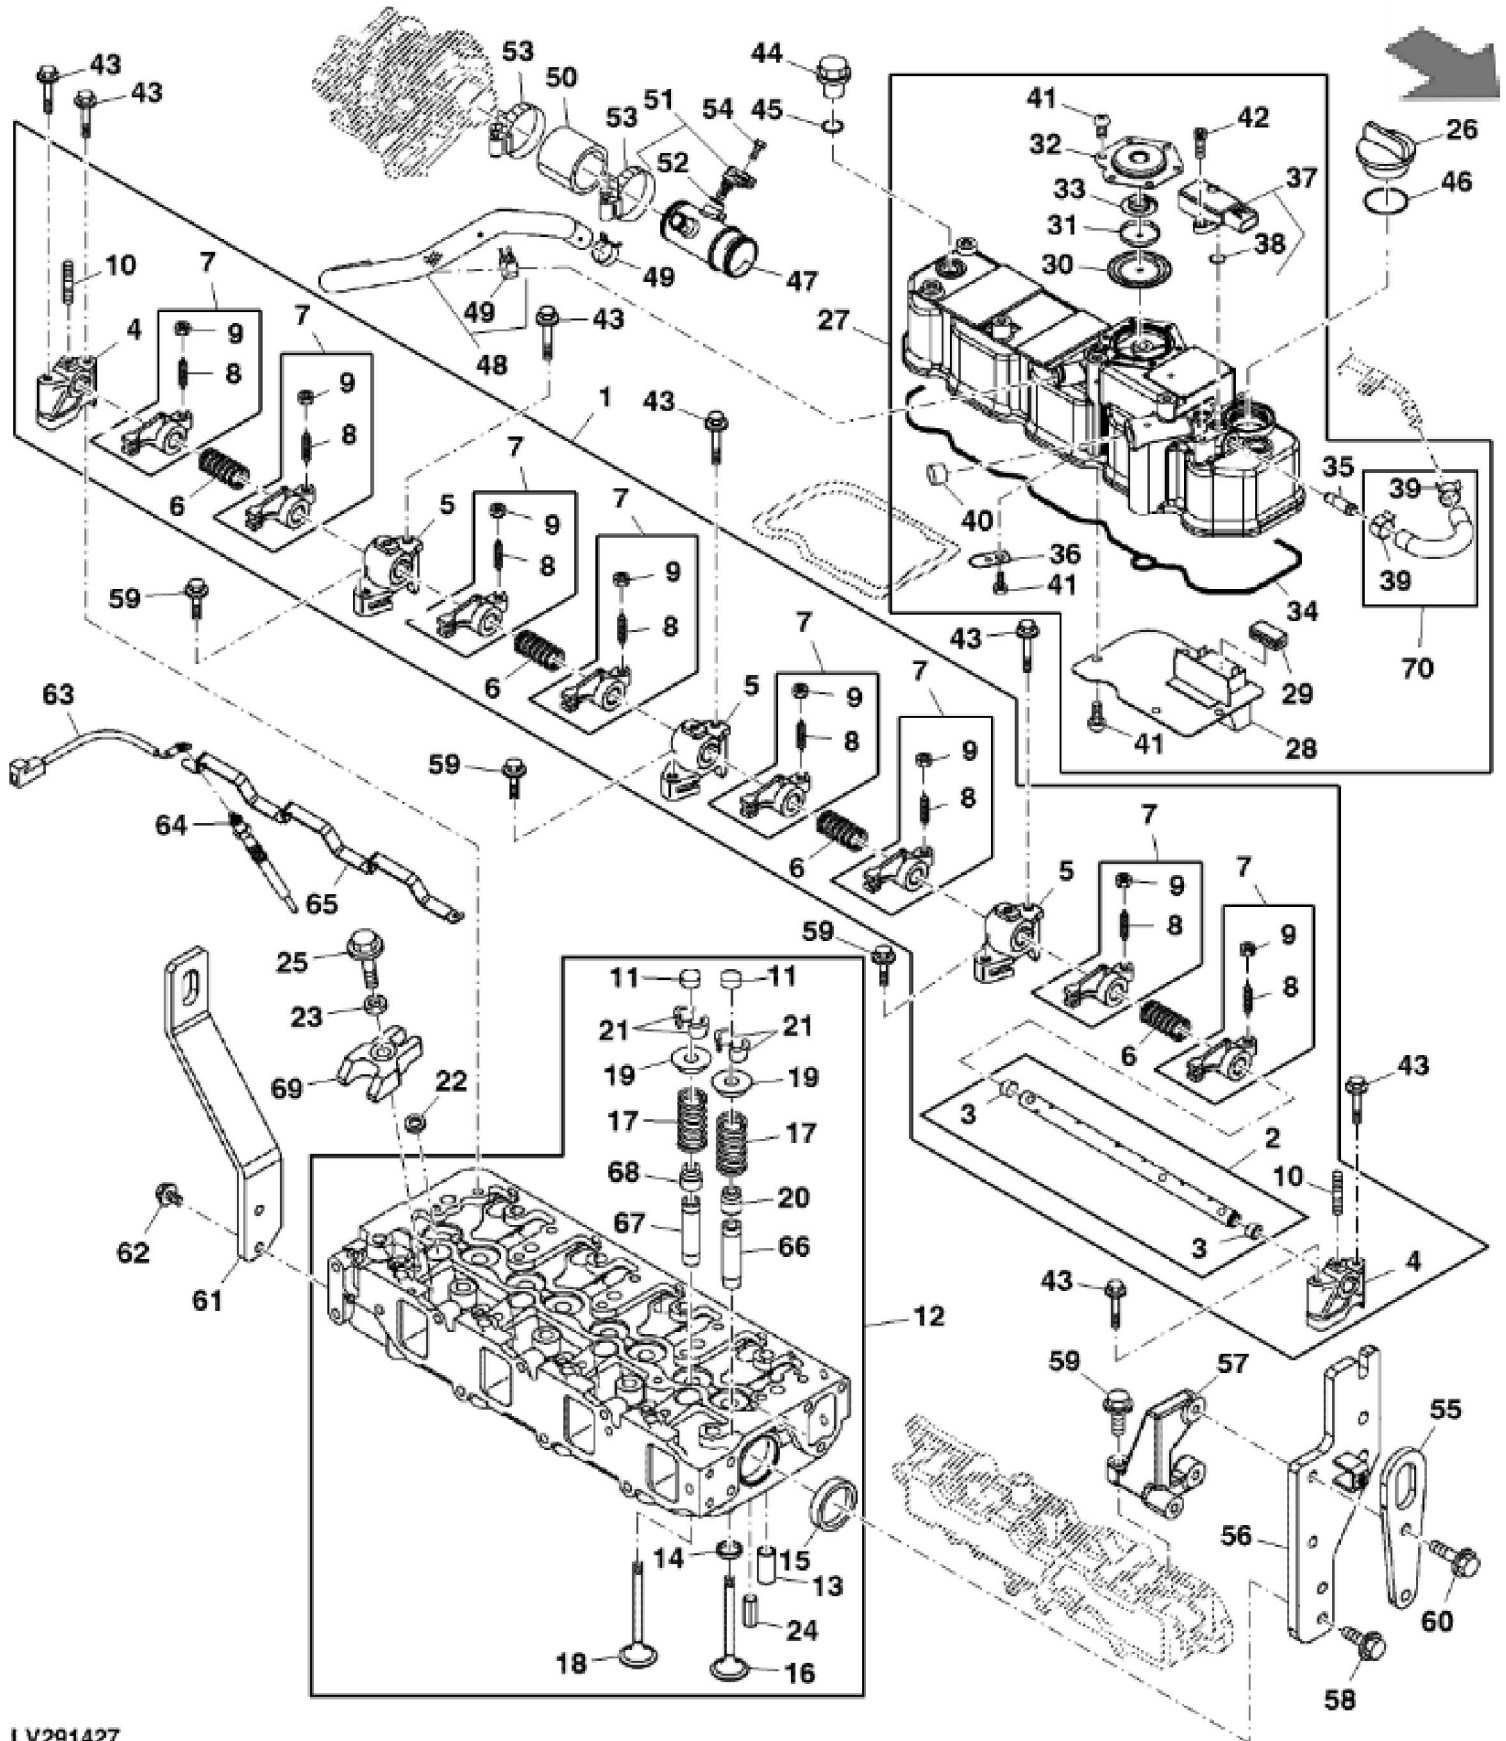

KEY	PART NO.	PART NAME	QTY	REMARKS	
1	MIA883060	CYLINDER BLOCK	1		
2	M809565	DRAIN PLUG	1		
3	15H562	PIPE PLUG	1	1"	
4	M801189	BOLT	10		
5	MIU800573	CAMSHAFT	1		
6	30M7023	PLUG	8		
7	CH10314	PLUG	1		
8	CH10335	PLUG	3		
9	MIA880555	BEARING	2		
9	MIA882809	BEARING KIT	1	OS	
10	M87801	PLUG	1		
11	M801186	BOLT	18		
12	MIA882027	GASKET KIT	1		
13	M811307	PLUG	1		
14	MIA880554	BEARING	5	Spare Part	
14	MIA880550	BEARING	5	US	
14	AM875371	BEARING KIT	5		
..	MIA13149	DIESEL ENGINE	1	MARKED 4TNV86CHT-MJT; SUB FOR MIA13034	

KEY	PART NO.	PART NAME	QTY	REMARKS	
1	MIU803207	GEAR CASE	1		
2	M802255	PIN	2		
3	M805710	CAP	1		
4	M800974	PIPE	2		
5	M810185	O-RING	2		
6	M809204	O-RING	1		
7	M805711	PACKING	1		
8	19M7865	SCREW	11	M8 X 16	
9	CH18096	COVER	3		
10	MIU802578	GASKET	2		
11	M803523	WASHER	3		
12	CH19780	BOLT	1		
13	19M8317	SCREW	8	M8 X 40	
14	MIA882962	COVER KIT	1		
15	MIU803224	COVER	1		
16	M811078	SEAL	1		
17	CH19090	BOLT	1	SUB FOR 19M7897	
18	19M7801	SCREW	3	M8 X 60	
19	CH19136	BOLT	4		

KEY	PART NO.	PART NAME	QTY	REMARKS
1	M802255	PIN	4	
2	MIU803279	FLYWHEEL	1	
3	19M7402	CAP SCREW	8	M10 X 25
4	MIU803597	OIL PAN	1	
5	AM881955	COVER	1	
6	T111565	PLUG	1	Drain
7	M811568	WASHER	1	
8	T110645	PIPE	1	
9	19M7864	SCREW	20	M8 X 12
10	CH19136	BOLT	8	
11	CH19093	BOLT	14	
12	T111562	BOLT	4	
13	M808308	BOLT	9	
14	19M8553	SCREW	1	M6 X 16
15	44M7131	DOWEL PIN	2	
16	19M7815	SCREW	5	M12 X 60
17	LVU25337	SCREW	2	
18	M132855	PLATE	1	
19	LVU26821	ROD	2	
20	14M7299	FLANGE NUT	2	M12
21	MIU802138	SENSOR	1	
22	M64850	SEALANT	1	
23	AM875375	CASE	1	
24	M805278	SEAL	1	