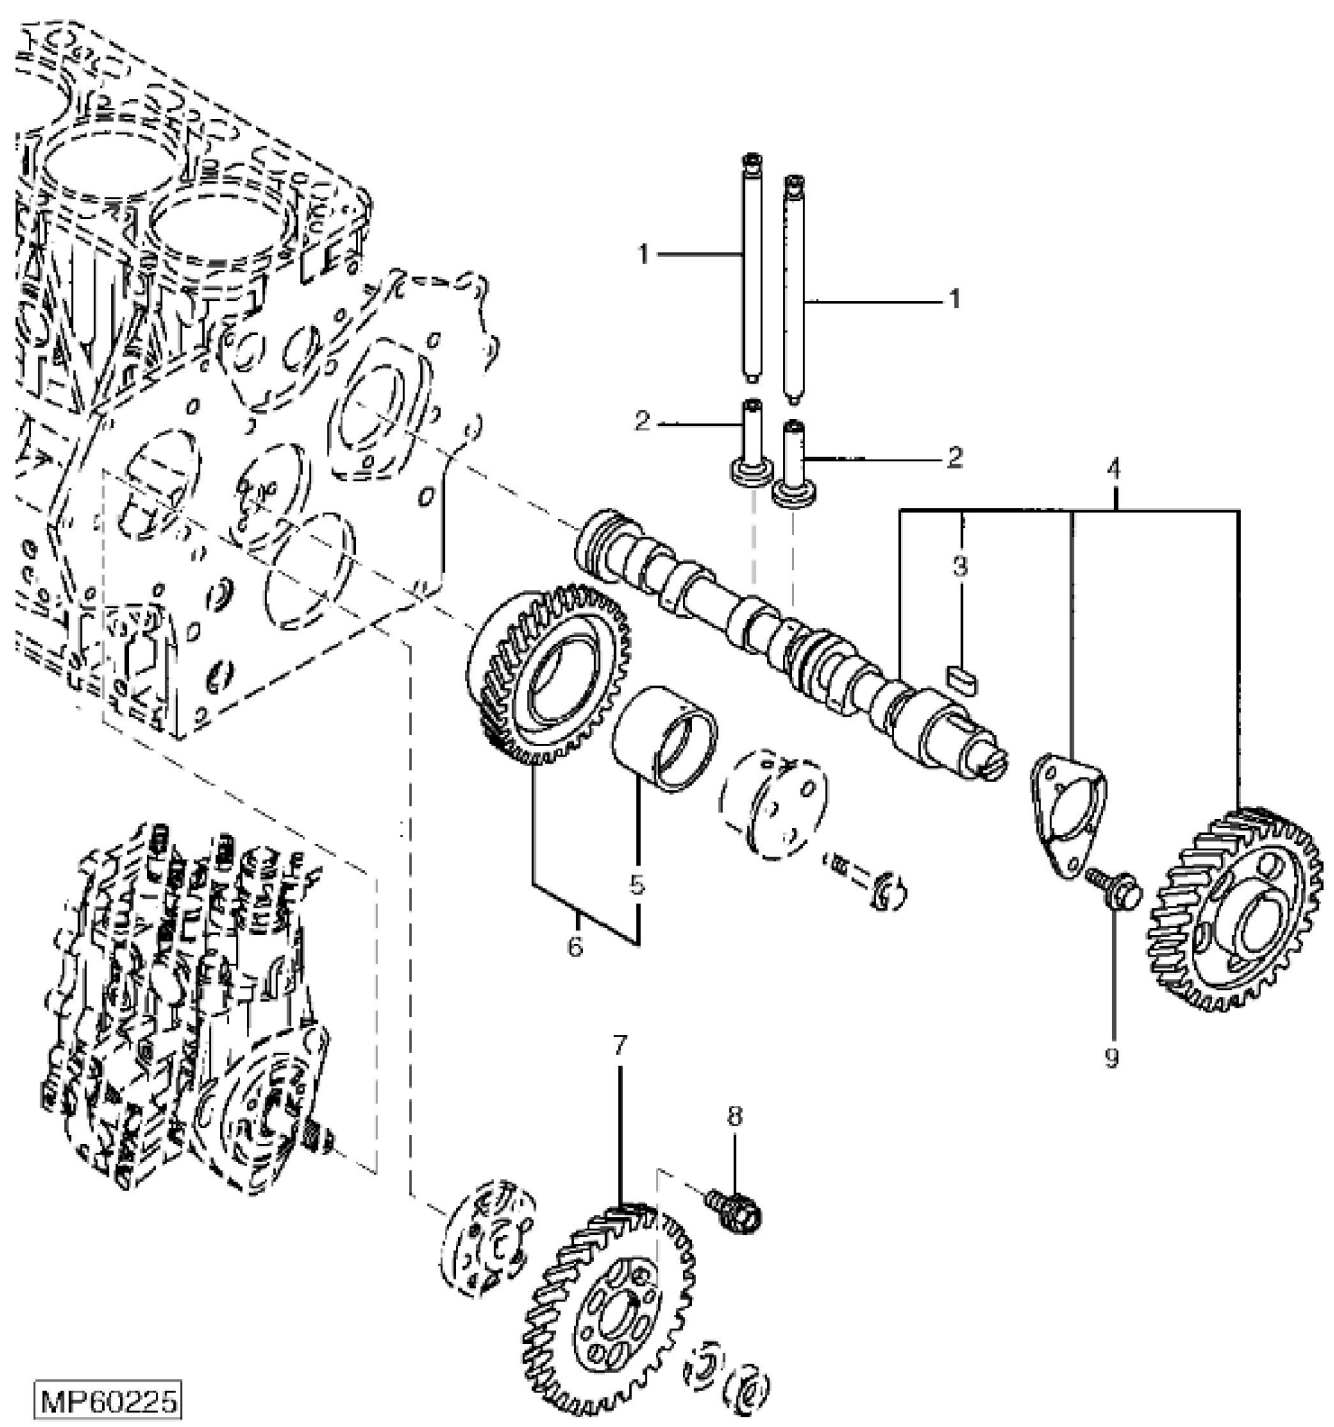

MP60221

HEAD COVER AND GASKETS

KEY	PART NO.	PART NAME	QTY	REMARKS	
1	M807374	SCREW	4		
2	M811453	COVER	1		
3	CH15411	O-RING	1		
4	CH10348	NUT	3		
5	CH10568	PACKING	3		
6	M64850	SEALANT	AR		
7	M811085	PLATE	1		
8	M807374	SCREW	4		
9	M801032	DEFLECTOR	1		
10	M811429	GASKET	1		
11	M805711	PACKING	1		
12	M805710	CAP	1		
13	M801037	HOSE	1		
14	AM882105	COVER	1		

HEAD AND ROCKER ARMS

KEY	PART NO.	PART NAME	QTY	REMARKS
1	M801024	STUD	3	
2	19M7800	SCREW	6	M8 X 50
3	M811050	SUPPORT	2	
4	M801028	NUT	6	
5	M801027	SCREW	6	
6	AM881820	ROCKER ARM	6	
7	19M7867	SCREW	2	M8 X 25
8	M811051	SUPPORT	2	
9	M801025	SPRING	3	
10	M811426	ROCKER ARM SHAFT	1	
11	M801224	CAP	6	
12	AM878862	RETAINER KIT	6	Valve Guide
13	M801223	RETAINER	6	
14	M801222	SPRING	6	
15	T110650	SEAL	3	Exhaust Valve
16	CH10450	SEAL	3	Intake Valve
17	M801227	GUIDE	3	Intake Valve
18	M801228	GUIDE	3	Exhaust Valve
19	CH16751	PLUG	3	
20	T110653	VALVE SEAT	3	Exhaust Valve
21	MIU803175	VALVE SEAT	3	SUB FOR M811498; Intake Valve
22	M801217	PLUG	3	
23	T110649	EXHAUST VALVE	3	
24	MIU800446	INTAKE VALVE	3	SUB FOR M811086 OR M811797; Intake
25	AM882106	CYLINDER HEAD	1	
26	AT211695	HANGER	1	
27	CH19780	BOLT	2	
28	M811088	RETAINER	3	Nozzle
29	M811080	WASHER	3	
30	19M7897	SCREW	3	M8 X 35
31	M811052	SHIELD	3	
32	M801017	VALVE SEAT	3	
33	M800002	PLUG	2	
34	AM882086	ROCKER ARM SHAFT	1	

Thank you so much for reading

John Deere > Turf And Utility > MOWER, ROTARY > 3245C - MOWER, ROTARY > 3245C Independent Rotary Deck Mower (Worldwide Edition) > 21 ENGINE 3TNV84T TCA14029 > ST716629 - CAMSHAFT AND DRIVE GEARS

KEY	PART NO.	PART NAME	QTY	REMARKS
1	M801238	PUSH ROD	6	
2	M801046	CAM FOLLOWER	6	
3	M801045	SHAFT KEY	1	
4	AM876430	CAMSHAFT	1	
5	MIU800595	GEAR	1	(SUB FOR M811150)
6	MIA880571	IDLER GEAR	1	IDLER (SUB FOR AM881829)
7	M811057	GEAR	1	INJECTOR PUMP
8	RG60871	BOLT	4	(NO LONGER AVAILABLE)
9	CH19780	BOLT	2	