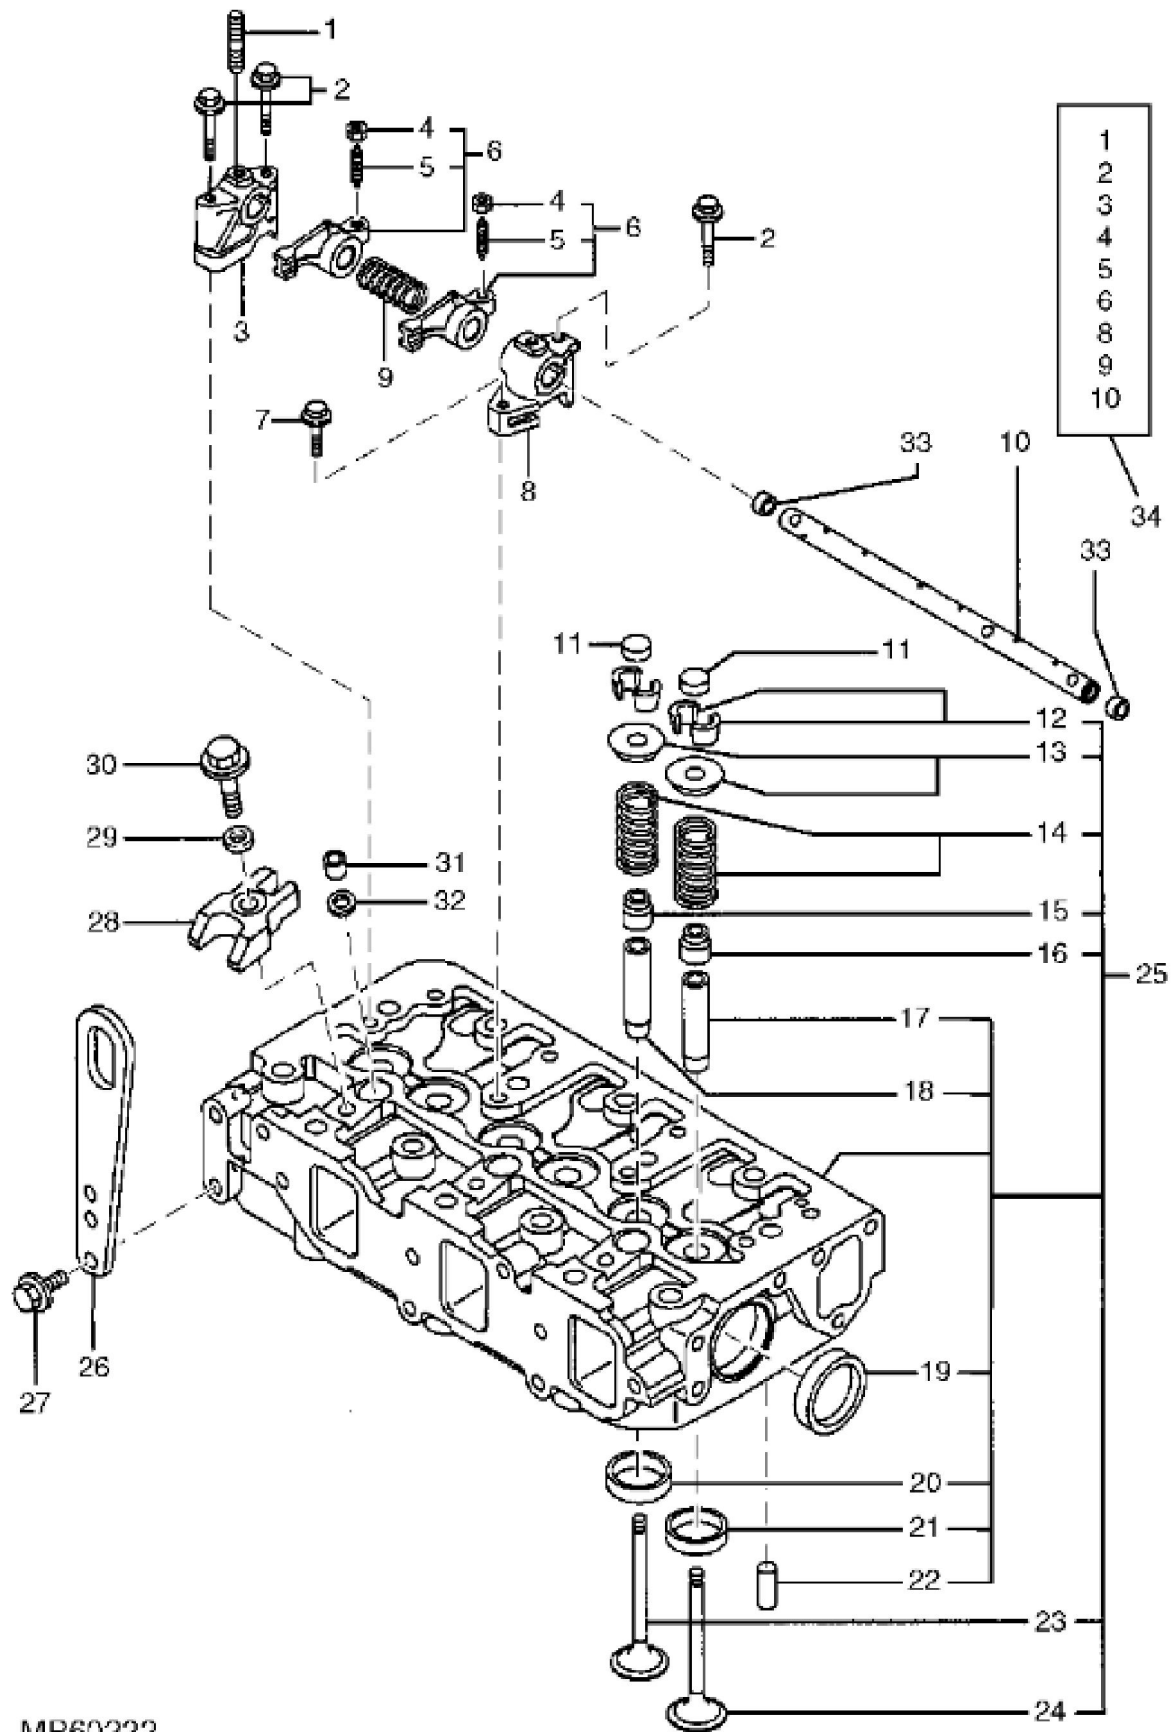

MP60222

HEAD AND ROCKER ARMS

KEY	PART NO.	PART NAME	QTY	REMARKS
1	M801024	STUD	3	
2	19M7800	SCREW	6	M8 X 50
3	M811050	SUPPORT	2	
4	M801028	NUT	6	
5	M801027	SCREW	6	
6	AM881820	ROCKER ARM	6	
7	19M7867	SCREW	2	M8 X 25
8	M811051	SUPPORT	2	
9	M801025	SPRING	3	
10	M811426	ROCKER ARM SHAFT	1	
11	M801224	CAP	6	
12	AM878862	RETAINER KIT	6	Valve Guide
13	M801223	RETAINER	6	
14	M801222	SPRING	6	
15	T110650	SEAL	3	Exhaust Valve
16	CH10450	SEAL	3	Intake Valve
17	M801227	GUIDE	3	Intake Valve
18	M801228	GUIDE	3	Exhaust Valve
19	CH16751	PLUG	3	
20	T110653	VALVE SEAT	3	Exhaust Valve
21	MIU803175	VALVE SEAT	3	SUB FOR M811498; Intake Valve
22	M801217	PLUG	3	
23	T110649	EXHAUST VALVE	3	
24	MIU800446	INTAKE VALVE	3	SUB FOR M811086 OR M811797; Intake
25	AM882106	CYLINDER HEAD	1	
26	AT211695	HANGER	1	
27	CH19780	BOLT	2	
28	M811088	RETAINER	3	Nozzle
29	M811080	WASHER	3	
30	19M7897	SCREW	3	M8 X 35
31	M811052	SHIELD	3	
32	M801017	VALVE SEAT	3	
33	M800002	PLUG	2	
34	AM882086	ROCKER ARM SHAFT	1