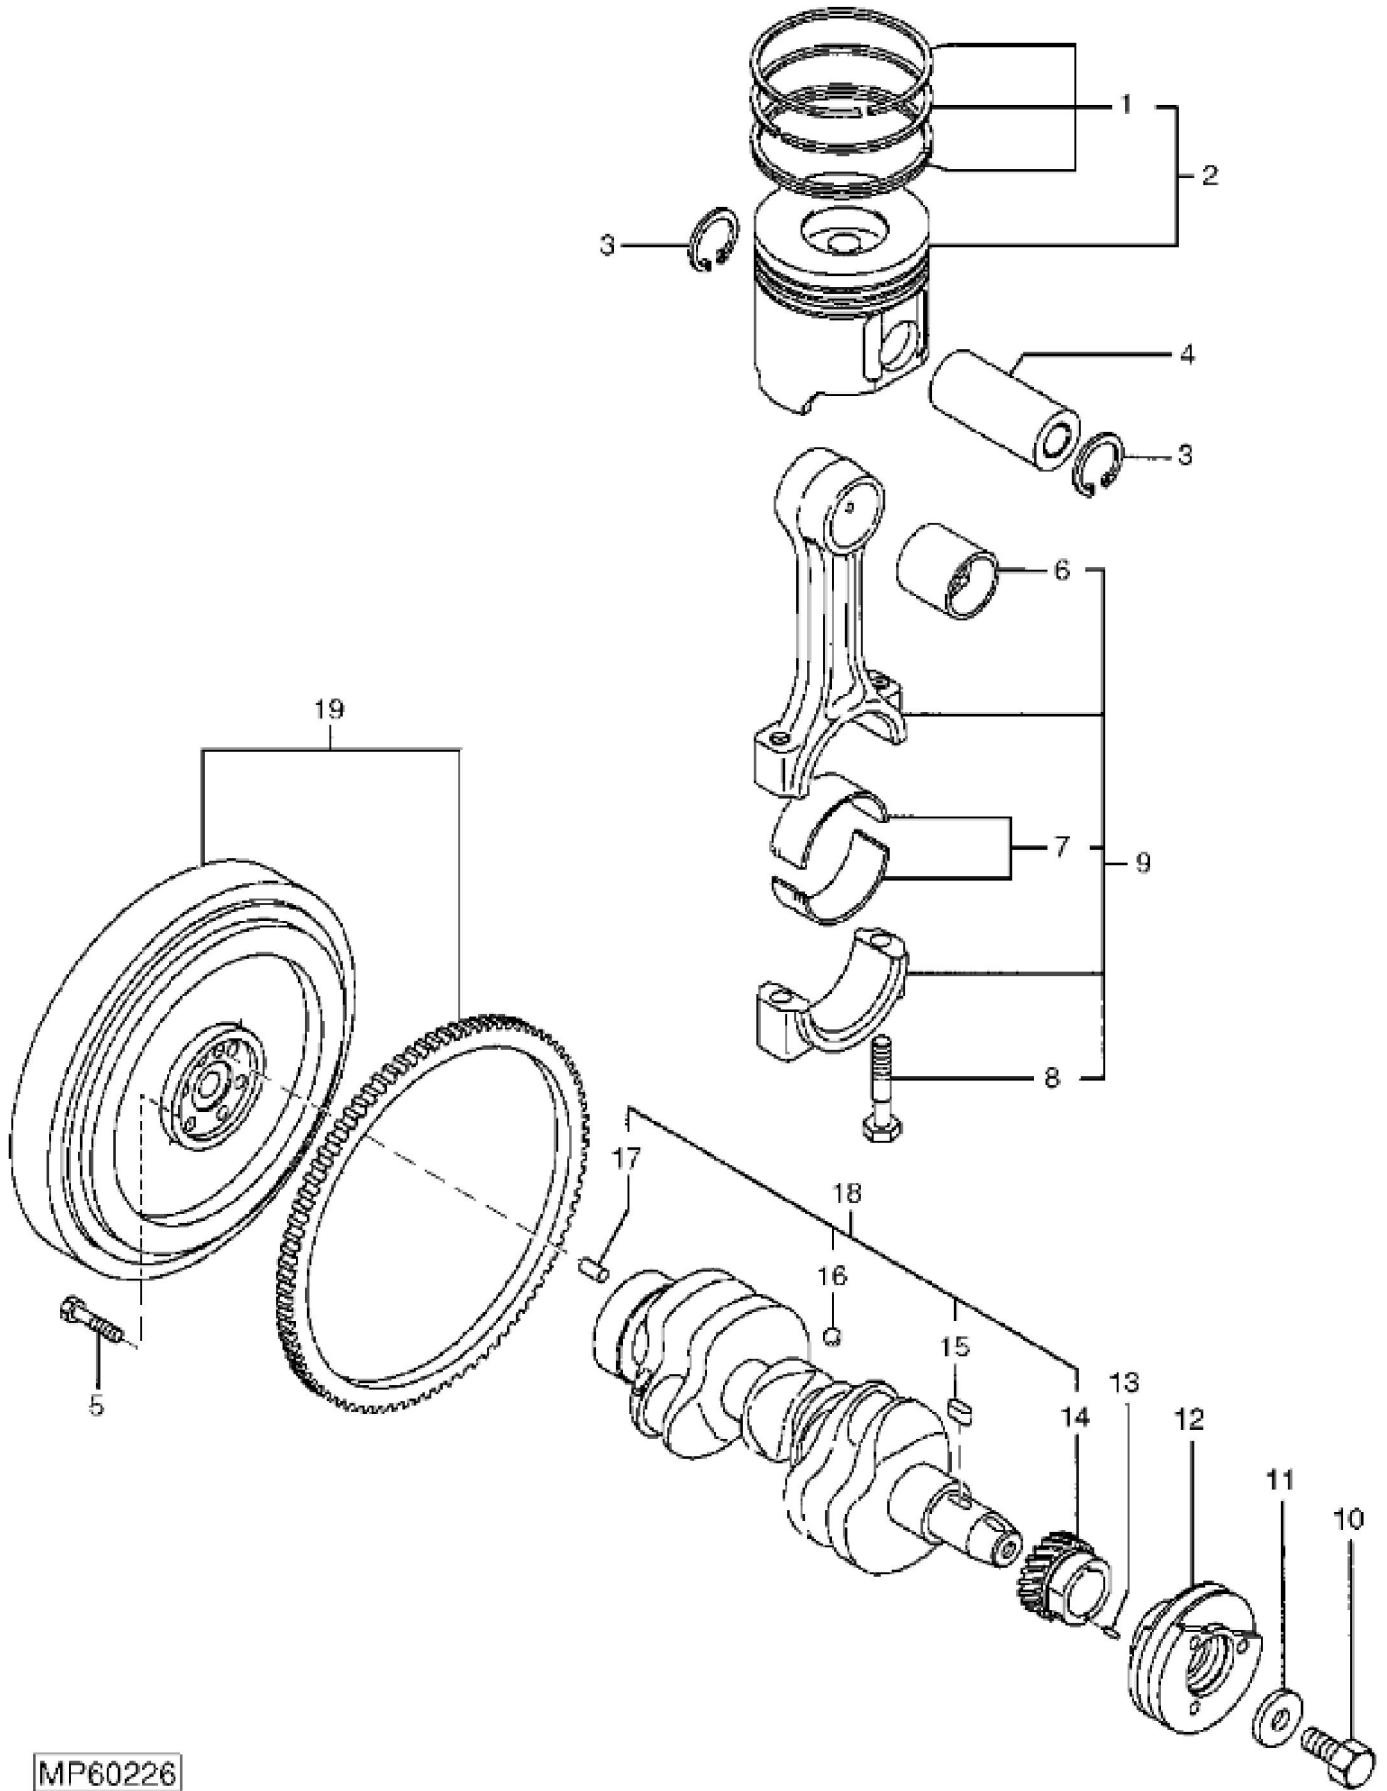

MP60221

HEAD COVER AND GASKETS

KEY	PART NO.	PART NAME	QTY	REMARKS	
1	M807374	SCREW	4		
2	M811453	COVER	1		
3	CH15411	O-RING	1		
4	CH10348	NUT	3		
5	CH10568	PACKING	3		
6	M64850	SEALANT	AR		
7	M811085	PLATE	1		
8	M807374	SCREW	4		
9	M801032	DEFLECTOR	1		
10	M811429	GASKET	1		
11	M805711	PACKING	1		
12	M805710	CAP	1		
13	M801037	HOSE	1		
14	AM882105	COVER	1		

HEAD AND ROCKER ARMS

KEY	PART NO.	PART NAME	QTY	REMARKS
1	M801024	STUD	3	
2	19M7800	SCREW	6	M8 X 50
3	M811050	SUPPORT	2	
4	M801028	NUT	6	
5	M801027	SCREW	6	
6	AM881820	ROCKER ARM	6	
7	19M7867	SCREW	2	M8 X 25
8	M811051	SUPPORT	2	
9	M801025	SPRING	3	
10	M811426	ROCKER ARM SHAFT	1	
11	M801224	CAP	6	
12	AM878862	RETAINER KIT	6	Valve Guide
13	M801223	RETAINER	6	
14	M801222	SPRING	6	
15	T110650	SEAL	3	Exhaust Valve
16	CH10450	SEAL	3	Intake Valve
17	M801227	GUIDE	3	Intake Valve
18	M801228	GUIDE	3	Exhaust Valve
19	CH16751	PLUG	3	
20	T110653	VALVE SEAT	3	Exhaust Valve
21	MIU803175	VALVE SEAT	3	SUB FOR M811498; Intake Valve
22	M801217	PLUG	3	
23	T110649	EXHAUST VALVE	3	
24	MIU800446	INTAKE VALVE	3	SUB FOR M811086 OR M811797; Intake
25	AM882106	CYLINDER HEAD	1	
26	AT211695	HANGER	1	
27	CH19780	BOLT	2	
28	M811088	RETAINER	3	Nozzle
29	M811080	WASHER	3	
30	19M7897	SCREW	3	M8 X 35
31	M811052	SHIELD	3	
32	M801017	VALVE SEAT	3	
33	M800002	PLUG	2	
34	AM882086	ROCKER ARM SHAFT	1	

Thank you so much for reading

John Deere > Turf And Utility > MOWER, ROTARY > 3245C - MOWER, ROTARY > 3245C Independent Rotary Deck Mower (Worldwide Edition) > 21 ENGINE 3TNV84T TCA14029 > ST716629 - CAMSHAFT AND DRIVE GEARS

KEY	PART NO.	PART NAME	QTY	REMARKS
1	M801238	PUSH ROD	6	
2	M801046	CAM FOLLOWER	6	
3	M801045	SHAFT KEY	1	
4	AM876430	CAMSHAFT	1	
5	MIU800595	GEAR	1	(SUB FOR M811150)
6	MIA880571	IDLER GEAR	1	IDLER (SUB FOR AM881829)
7	M811057	GEAR	1	INJECTOR PUMP
8	RG60871	BOLT	4	(NO LONGER AVAILABLE)
9	CH19780	BOLT	2	