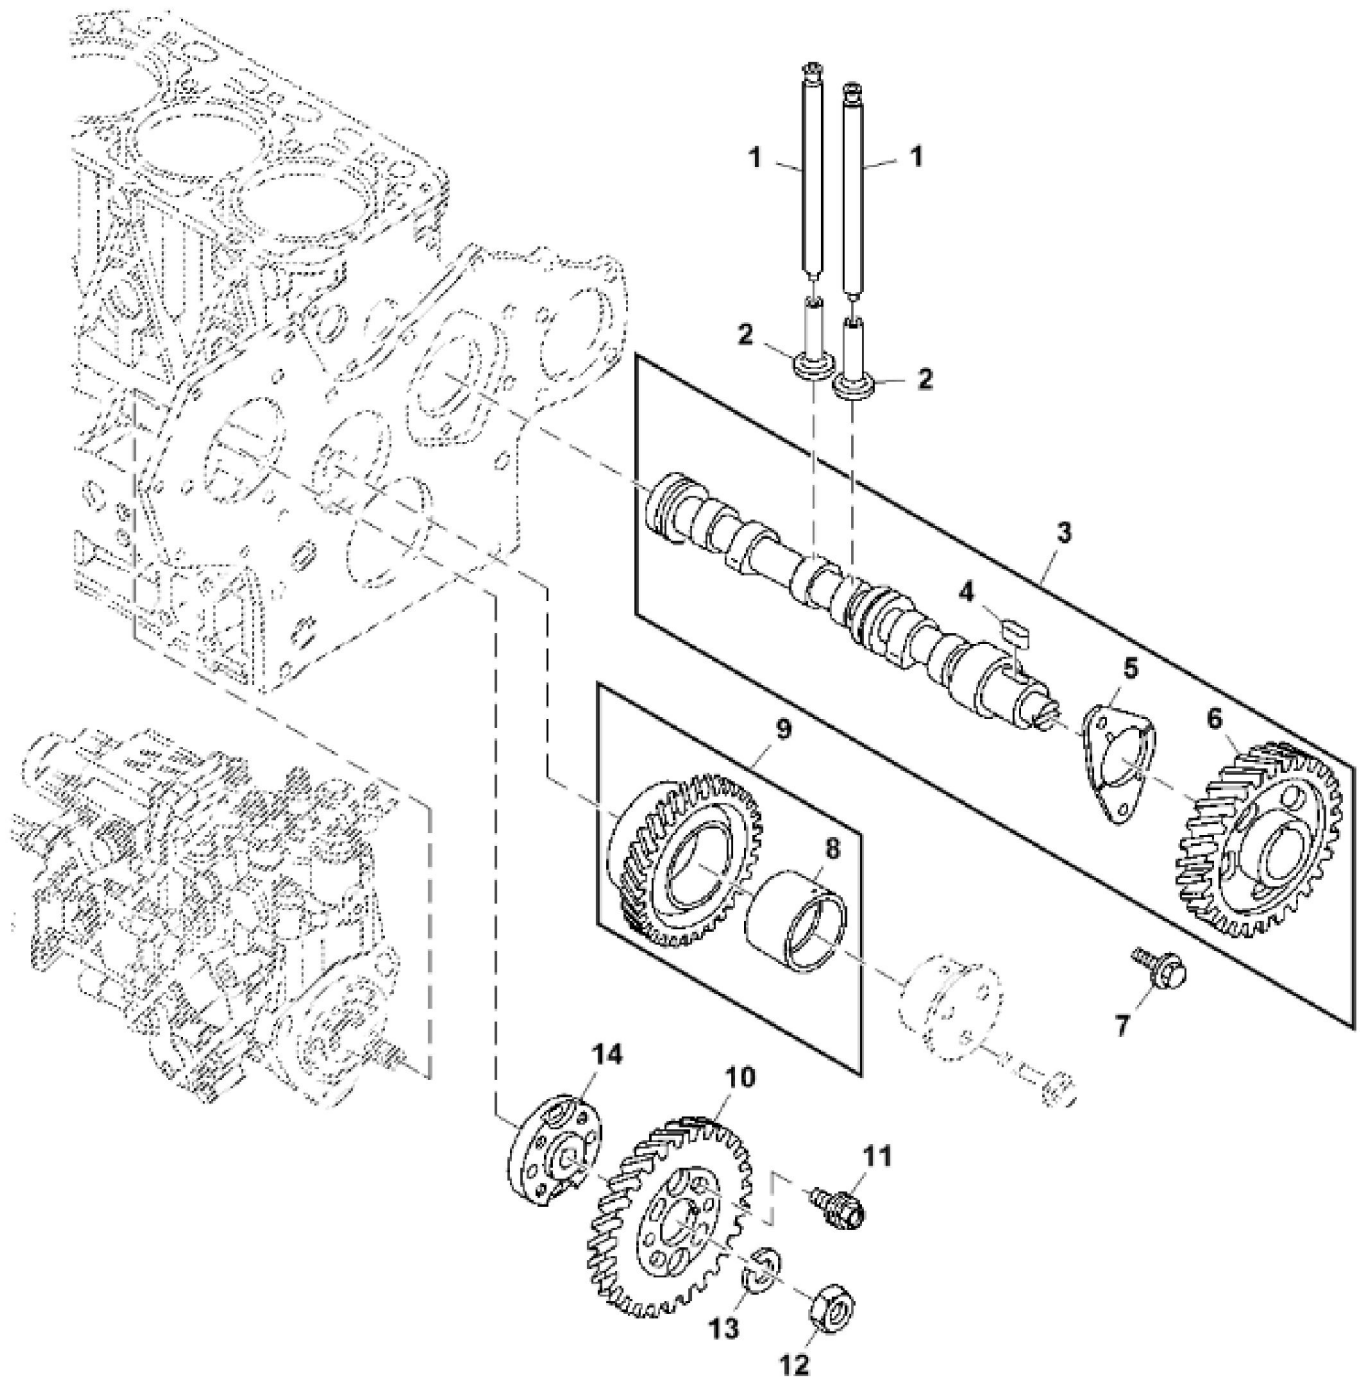

(610001 -)

KEY	PART NO.	PART NAME	QTY	REMARKS
1	M811085	PLATE	1	Baffle
2	M801032	DEFLECTOR	1	Baffle, Breather
3	MIU801017	BREATHER	1	Diaphragm
4	MIU801018	PLATE	1	Center
5	MIU801019	PLATE	1	Breather
6	MIU801020	DISK SPRING	1	Diaphragm
7	MIU803087	GASKET	1	Bonnet
8	MIU802104	UNIVERSAL JOINT	1	
9	MIU803774	SENSOR	1	Pressure
10	MIU802110	O-RING	2	Pressure Sensor
11	MIU802119	CLIP	2	Hose 14
12	T111544	PLUG	1	
13	M807374	SCREW	10	5.0 X 10
14	MIA882901	AIR INTAKE	1	Bonnet Assembly
15	CH10348	NUT	3	
16	CH10568	PACKING	3	
17	M805710	CAP	1	Oil Fill
18	M805711	PACKING	1	P32
19	MIU800897	SPRING	1	Plate
20	MIA881993	HOSE	1	
21	19M8553	SCREW	2	M6 X 16

KEY	PART NO.	PART NAME	QTY	Serial No.	REMARKS	
1	CH15483	BOLT	2			
2	MIA880563	BEARING	1		STD	
2	MIA880568	BEARING	1		Under Sized 0.25 MM	
3	M801256	BEARING	1			
4	AM875391	CONNECTING ROD	3			
5	M806457	SNAP RING	6			
6	AM882593	PISTON RING KIT	1		STD	
6	AM881940	PISTON RING KIT	1		Over Sized 0.25 MM	
6	AM882595	PISTON RING KIT	3	610001-____	Over Sized 0.25 MM	
6	MIA882010	PISTON RING KIT	1	610001-____		
7	AM882592	PISTON	3		STD	
7	AM881939	PISTON	3		Over Sized 0.25 MM	
7	AM882594	PISTON	3	610001-____	Over Sized 0.25 MM	
7	MIA882009	PISTON KIT	1	610001-____		
8	M806456	PISTON PIN	3			

Thank you so much for reading

KEY	PART NO.	PART NAME	QTY	Engine Serial No.	REMARKS
1	M801238	PUSH ROD	6		
2	M801046	CAM FOLLOWER	6		
3	AM876430	CAMSHAFT	1		
4	M801045	SHAFT KEY	1		
5	M801237	THRUST BEARING	1		
6	GEAR	1		
7	19M7865	BOLT	2	____-610000	
8	MIU800595	BUSHING	1		
9	MIA880571	IDLER GEAR	1		
10	M811057	GEAR	1		PUMP
11	BOLT	4		(NSEP)
12	CH17448	NUT	1		
13	12M7068	LOCK WASHER	1		14 mm
14	FLANGE	1		(NSEP)