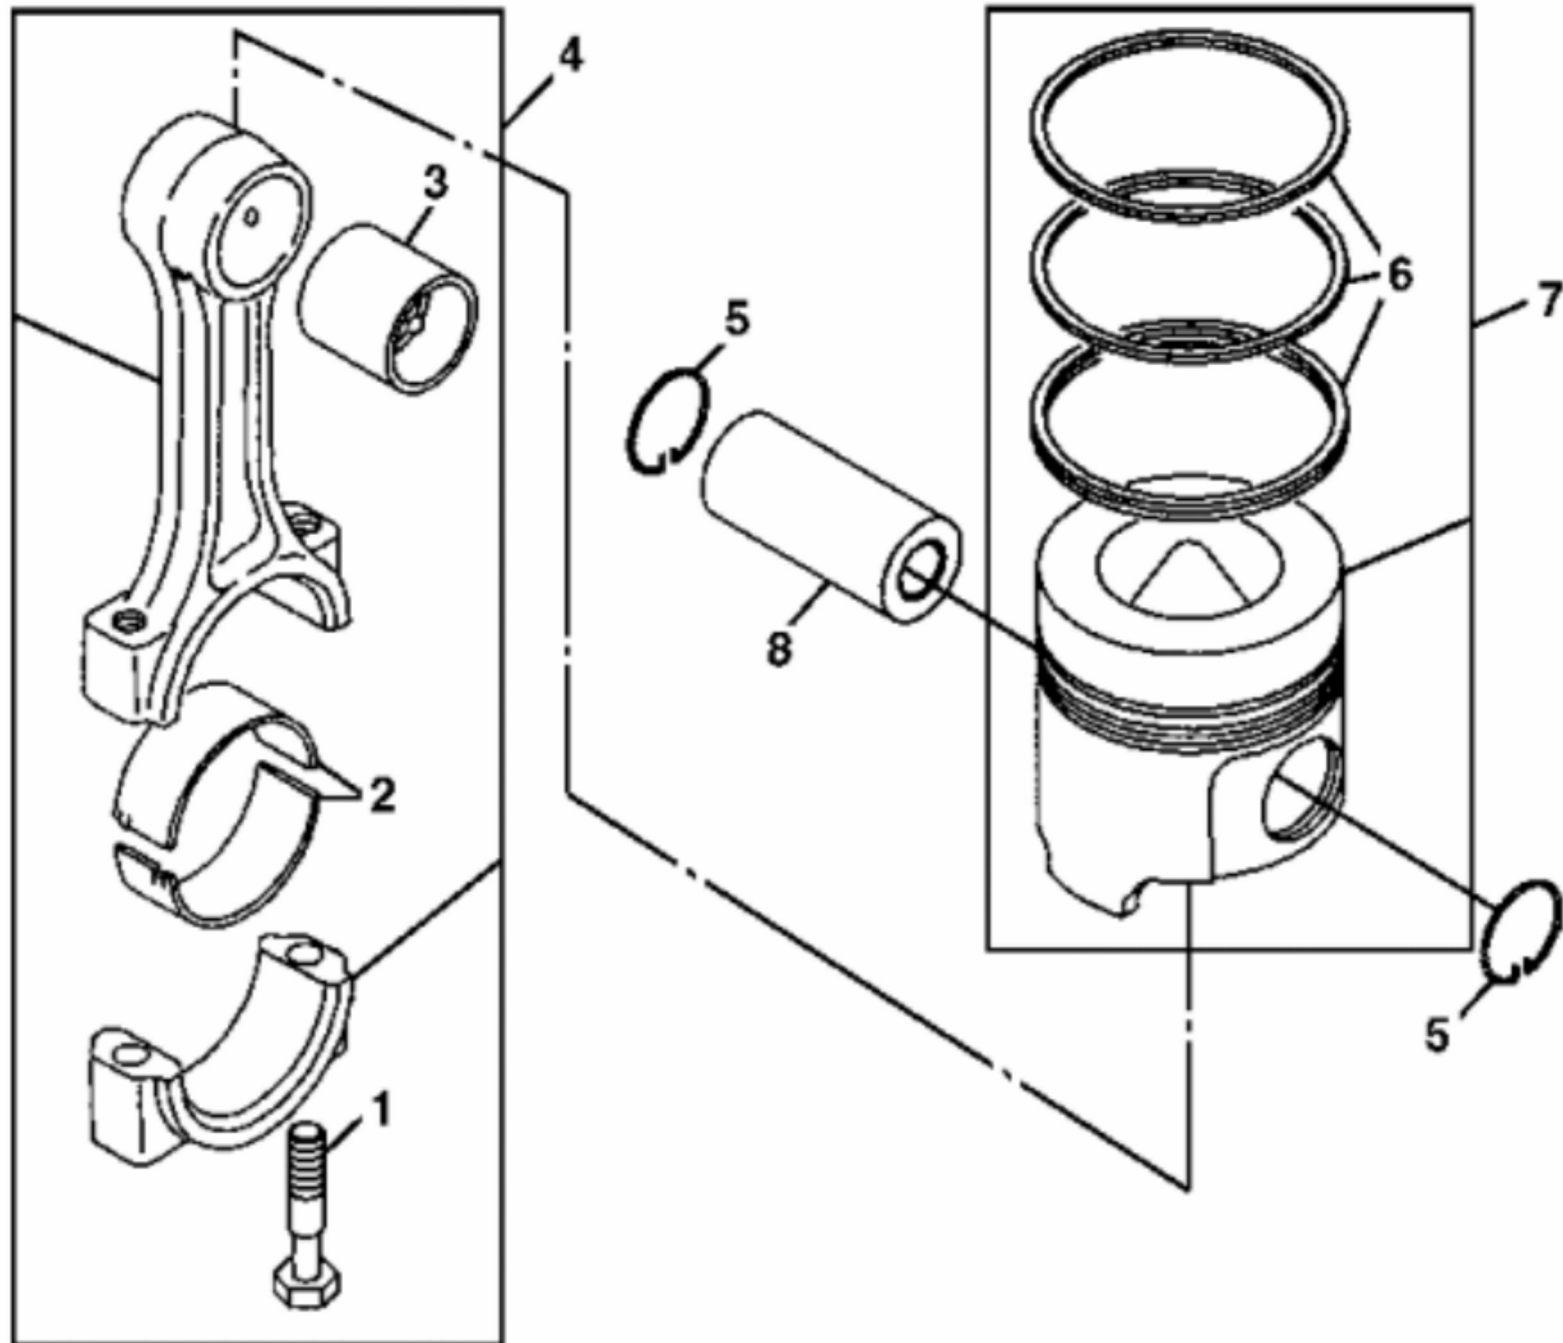

MP18666

KEY	PART NO.	PART NAME	QTY	Serial No.	REMARKS	
1	CH15483	BOLT	2			
2	MIA880563	BEARING	1		STD	
2	MIA880568	BEARING	1		Under Sized 0.25 MM	
3	M801256	BEARING	1			
4	AM875391	CONNECTING ROD	3			
5	M806457	SNAP RING	6			
6	AM882593	PISTON RING KIT	1		STD	
6	AM881940	PISTON RING KIT	1		Over Sized 0.25 MM	
6	AM882595	PISTON RING KIT	3	610001-____	Over Sized 0.25 MM	
6	MIA882010	PISTON RING KIT	1	610001-____		
7	AM882592	PISTON	3		STD	
7	AM881939	PISTON	3		Over Sized 0.25 MM	
7	AM882594	PISTON	3	610001-____	Over Sized 0.25 MM	
7	MIA882009	PISTON KIT	1	610001-____		
8	M806456	PISTON PIN	3