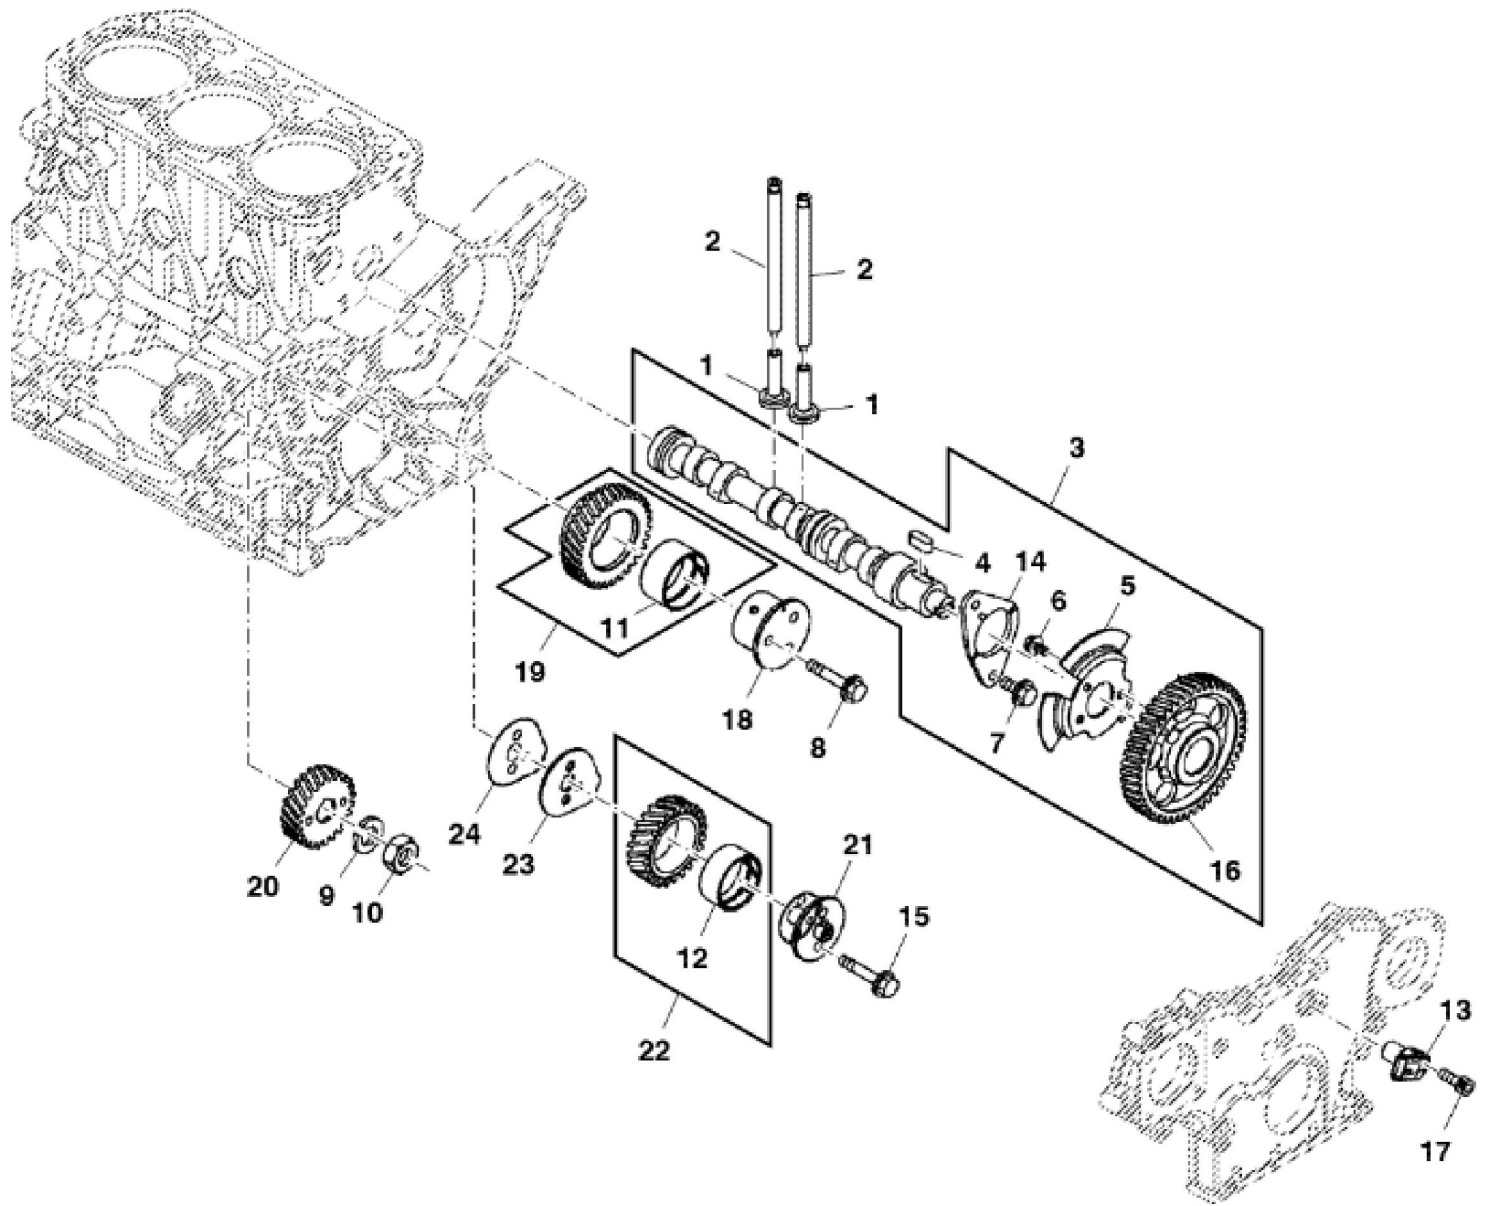

KEY	PART NO.	PART NAME	QTY	Serial No.	REMARKS	
1	CH15483	BOLT	2			
2	MIA880563	BEARING	1		STD	
2	MIA880568	BEARING	1		Under Sized 0.25 MM	
3	M801256	BEARING	1			
4	AM875391	CONNECTING ROD	3			
5	M806457	SNAP RING	6			
6	AM882593	PISTON RING KIT	1		STD	
6	AM881940	PISTON RING KIT	1		Over Sized 0.25 MM	
6	AM882595	PISTON RING KIT	3	610001-____	Over Sized 0.25 MM	
6	MIA882010	PISTON RING KIT	1	610001-____		
7	AM882592	PISTON	3		STD	
7	AM881939	PISTON	3		Over Sized 0.25 MM	
7	AM882594	PISTON	3	610001-____	Over Sized 0.25 MM	
7	MIA882009	PISTON KIT	1	610001-____		
8	M806456	PISTON PIN	3			

Thank you so much for reading

KEY	PART NO.	PART NAME	QTY	Engine Serial No.	REMARKS
1	M801238	PUSH ROD	6		
2	M801046	CAM FOLLOWER	6		
3	AM876430	CAMSHAFT	1		
4	M801045	SHAFT KEY	1		
5	M801237	THRUST BEARING	1		
6	GEAR	1		
7	19M7865	BOLT	2	____-610000	
8	MIU800595	BUSHING	1		
9	MIA880571	IDLER GEAR	1		
10	M811057	GEAR	1		PUMP
11	BOLT	4		(NSEP)
12	CH17448	NUT	1		
13	12M7068	LOCK WASHER	1		14 mm
14	FLANGE	1		(NSEP)