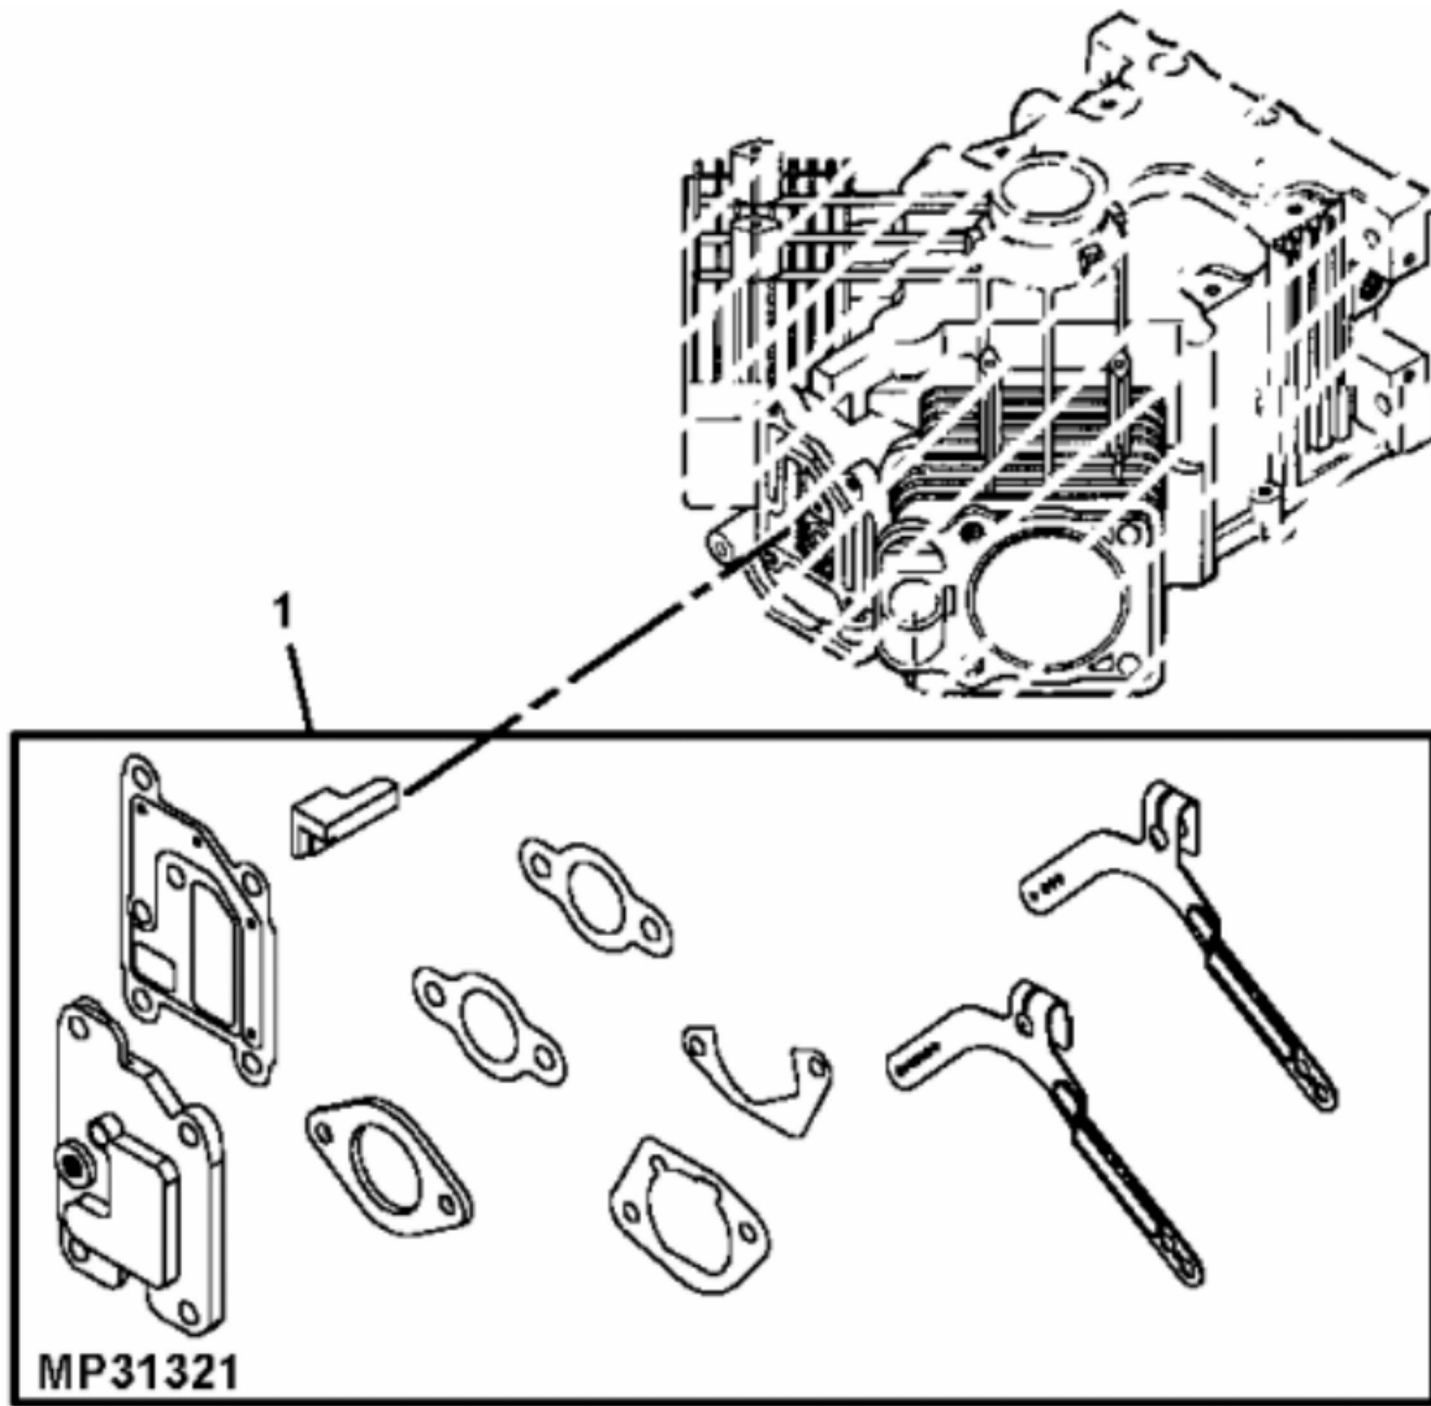

<https://www.ebooklibonline.com>

Hello dear friend!

Thank you very much for reading.

Enter the link into your browser.

The full manual is available for immediate download.

<https://www.ebooklibonline.com>

KEY	PART NO.	PART NAME	QTY	REMARKS
25	AM134290	VALVE COVER	1	(SUB FOR AM124983)
26	M132363	STRAP	1	NLA; ORDER MIU12948
26	MIU12948	STRAP	1	
27	M143942	STUD	8	(ENGINE MARKED CV25S-69539 AND CV730-0006)
28	M143943	WASHER	8	(ENGINE MARKED CV25S-69539 AND CV730-0006)
29	M143944	NUT	8	(ENGINE MARKED CV25S-69539 AND CV730-0006)
30	MIU11342	HOSE	1	(ENGINES MARKED CV25S-69525, CV25S-69542 AND CV25S-69544) (SUB FOR M134915)
31	TY22462	CLAMP	2	(ENGINES MARKED CV25S-69525, CV25S-69542 AND CV25S-69544)
32	MIU11341	HOSE	1	(ENGINES MARKED CV25S-69525, CV25S-69542 AND CV25S-69544) (SUB FOR M134917)
33	M134916	FITTING	1	(ENGINES MARKED CV25S-69525, CV25S-69542 AND CV25S-69544)
34	HOSE	1	
35	FITTING	1	
36	FUEL LINE	1	
37	M134914	SPACER	1	
38	M134913	BRACKET	1	
39	M134912	STRAP	1	
40	MIU14033	SCREW	2	
41	AM126265	SEPARATOR KIT	1	BREATHER SEPARATOR
42	MIU11344	HOSE	1	BREATHER (ENGINE MARKED CV25S-69539 AND CV730-0006) (SUB FOR M148324 OR MIU10956)
..	AM125389	VALVE TRAIN KIT	1	VALVE TRAIN (INCLUDES PARTS MARKED (A))

John Deere > Turf And Utility >TRACTOR, LAWN AND GARDEN >SABRE - TRACTOR, LAWN AND GARDEN >SABRE 2554HV Garden Tractor >20 ENGINE GU20277 >ST716178 - SEPARATOR PLUG KIT (- 90001)

KEY	PART NO.	PART NAME	QTY	REMARKS	
1	AM133294	SEPARATOR KIT	1	NLA; Separator Plug	