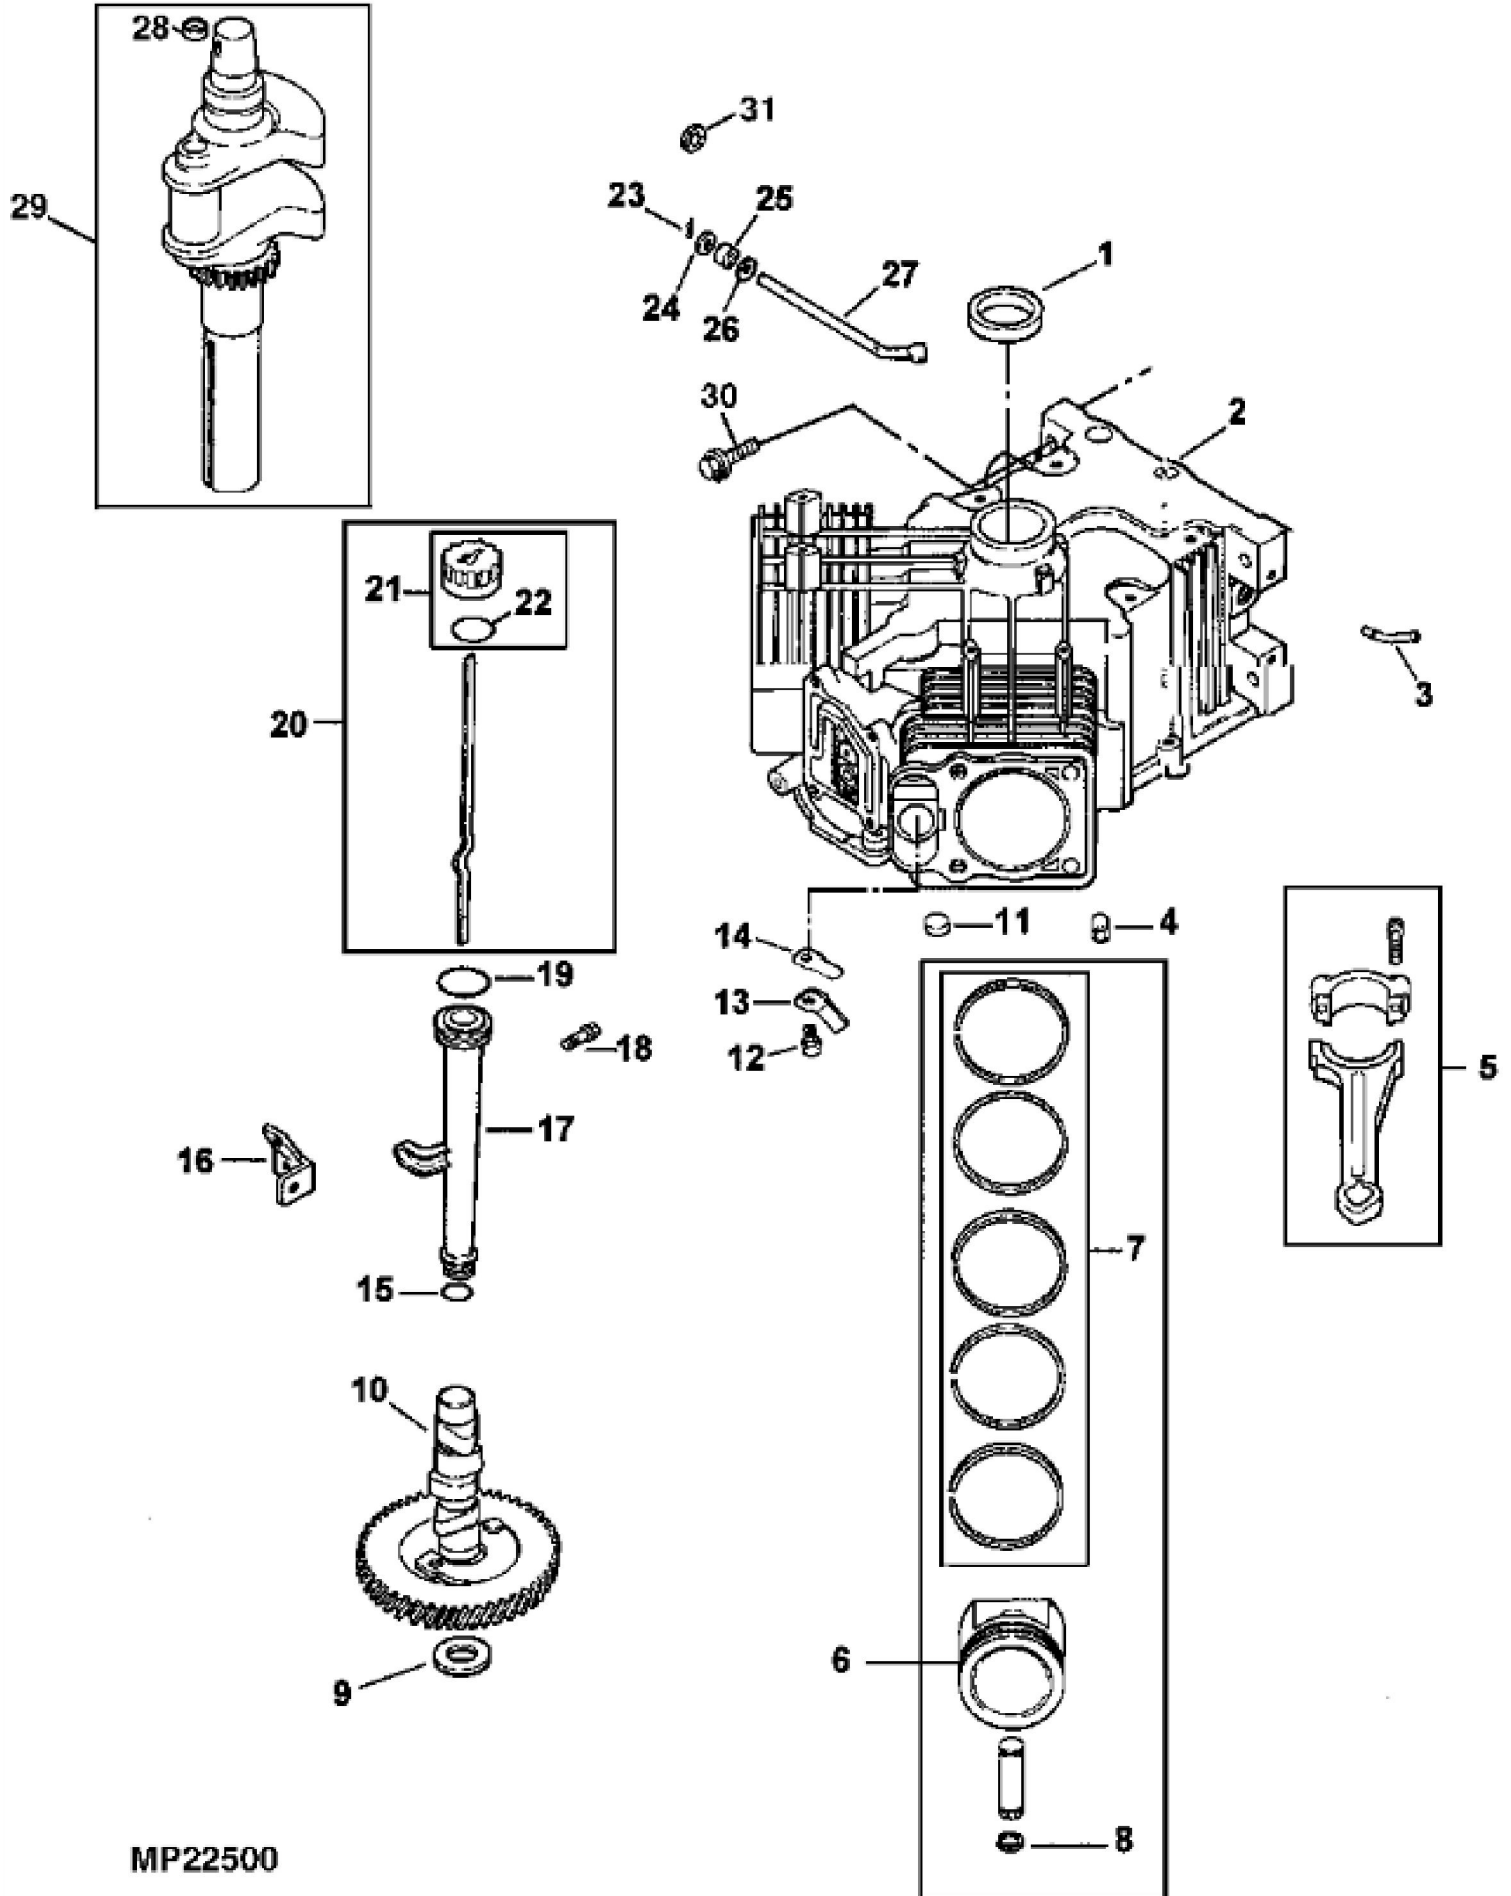

MP22500

KEY	PART NO.	PART NAME	QTY	Engine Serial No.	REMARKS
1	MIU11539	SEAL	1		(SUB FOR M132338)
2	AM130713	CYLINDER BLOCK	1		
3	M134898	FITTING	1		
4	MIU11251	DOWEL PIN	6		(SUB FOR M132339 OR M144516)
5	MIU12971	CONNECTING ROD	2		ORDER MIU13923; STD; SUB FOR M134452 OR MIU11256
5	MIU13923	CONNECTING ROD	2		ORDER MIA12812
5	MIA12812	CONNECTING ROD	1		
5	MIA11130	CONNECTING ROD	2		.25 MM (.010") US, (SUB FOR M134453 OR MIA10907)
6	AM125386	PISTON REPLACEMENT KIT	2		STD (ENGINE MARKED CV25S-69525) (SUB MIA11128)
6	MIA11128	PISTON REPLACEMENT KIT	2		STD (ENGINES MARKED CV25S-69542, CV25S-69544, CV725S-69539 AND CV730-0006) (SUB FOR AM130423)
7	MIA11277	PISTON RING KIT	1		STD (ENGINE MARKED CV25S-69525) (SUB FOR AM125387) (ORDER MIA11128)
7	M143344	PISTON RING KIT	1		STD (ENGINES MARKED CV25S-69542, CV25S-69544, CV725S-69539 AND CV730-0006) (SUB MIA11129)
8	M132341	RETAINER	2		
9	M118585	SHIM	AR		RED
9	M118584	SHIM	AR		BLACK
9	M93955	SOLID SHIM	AR		WHITE
9	M97015	SOLID SHIM	AR		BLUE
9	M96817	SOLID SHIM	AR		YELLOW
9	M96818	SOLID SHIM	AR		GREEN
9	M96819	SOLID SHIM	AR		GRAY
10	M137492	CAMSHAFT	1		(SUB FOR M132342)
10	AM132741	CAMSHAFT	1		(ENGINE MARKED CV730-0006 ONLY)
11	M76215	PLUG	1		
12	M93483	SCREW	2		(SUB FOR M138311)
13	M134899	RETAINER	2		
14	M134900	BREATHER	2		
15	M92193	O-RING	1		
16	M134901	BRACKET	1		
17	MIU11957	TUBE	1		(SUB FOR M92192)
18	MIU14033	SCREW	1