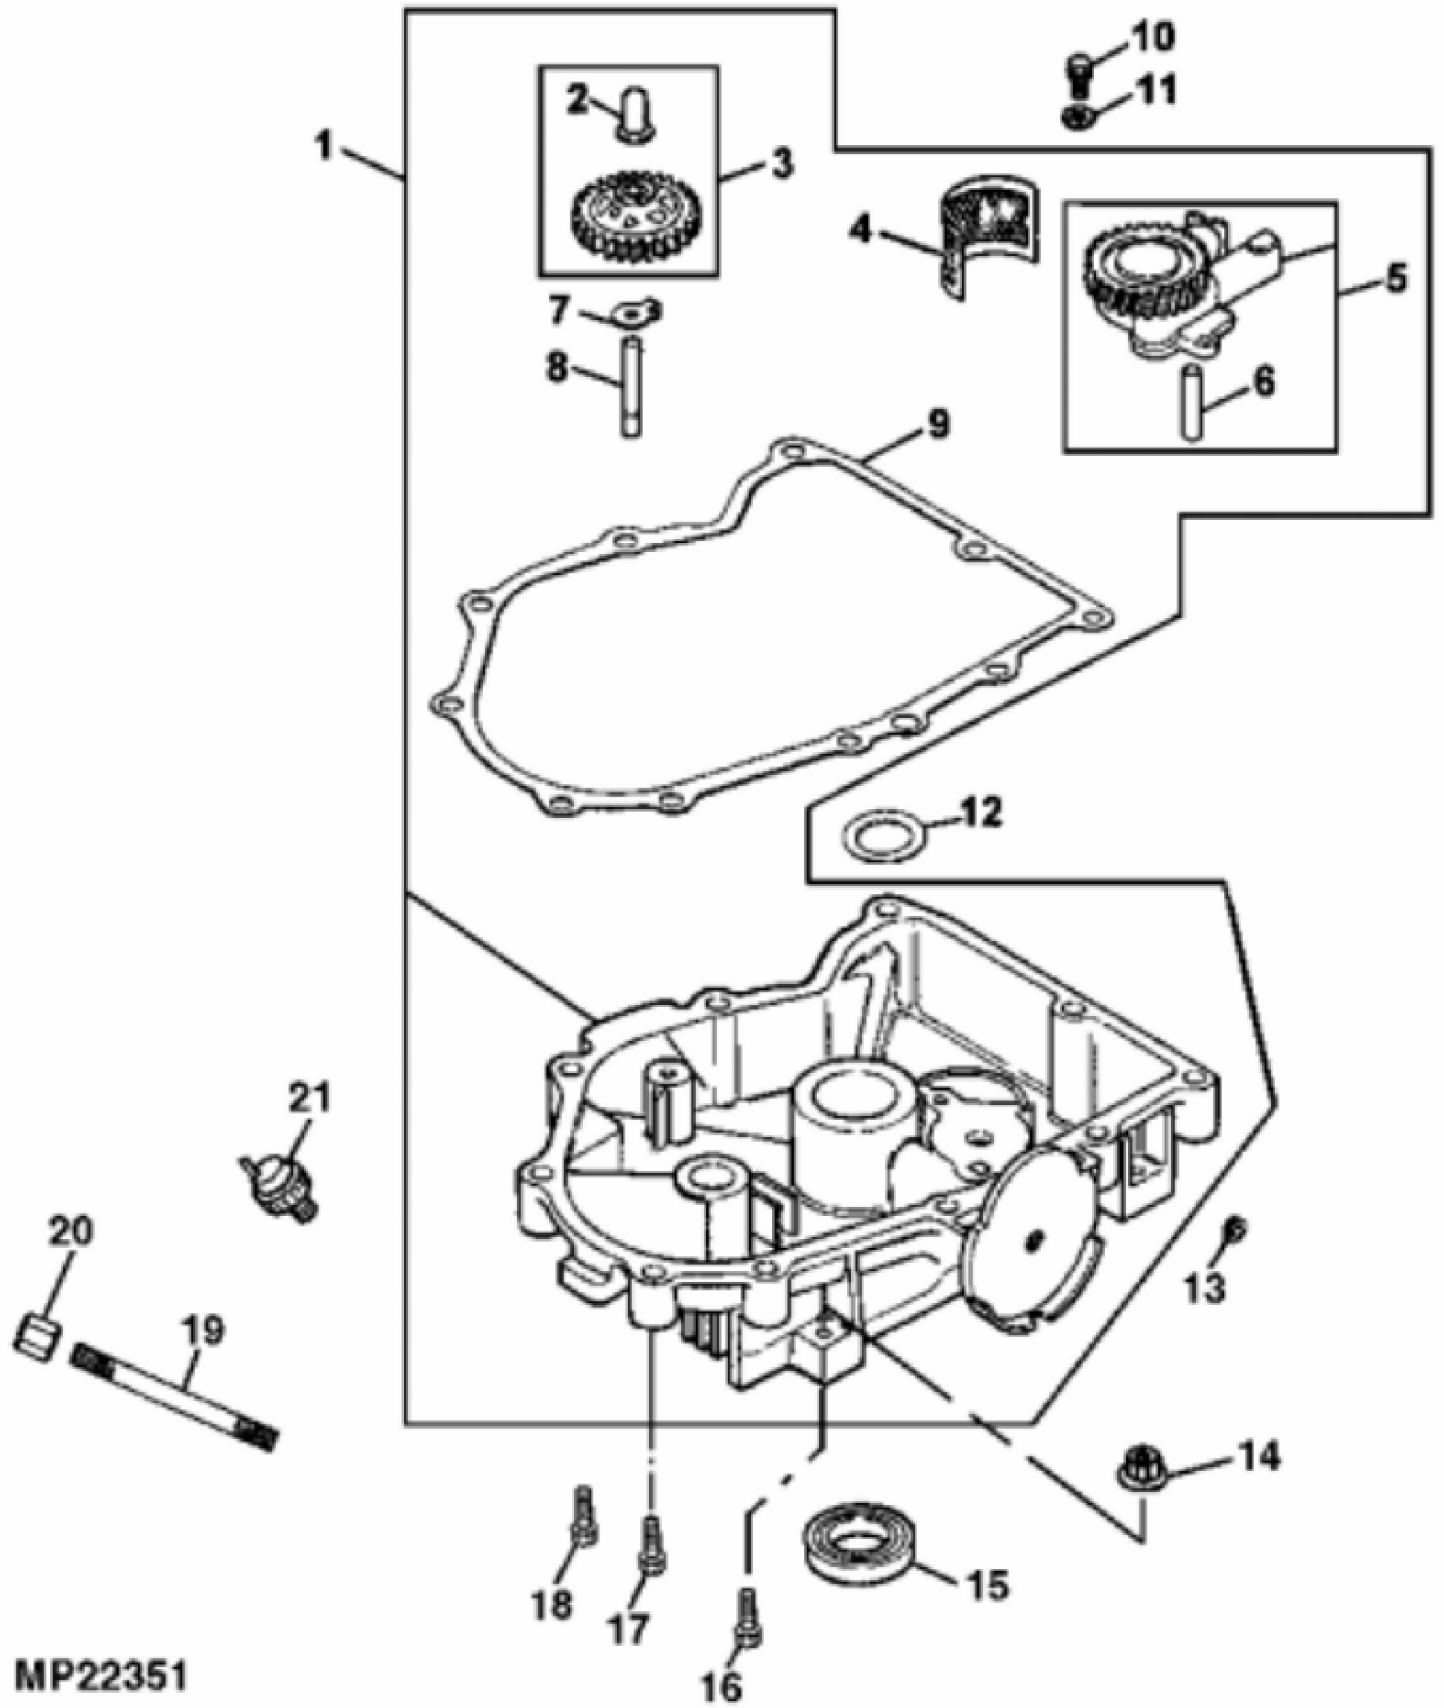

Thank you so much for reading

KEY	PART NO.	PART NAME	QTY	Engine Serial No.	REMARKS
19	M92194	O-RING	1		
20	AM126257	DIPSTICK	1		
21	AM124450	FILLER CAP	1		
22	M148124	O-RING	1		
23	M126396	QUICK LOCK PIN	1	____-025080	
24	M93418	WASHER	1	____-025080	
24	M143936	WASHER	1	025081-____	
25	M92079	SEAL	1	____-025080	
25	M143938	SEAL	1	025081-____	NLA; ORDER MIU13503
25	MIU13503	SEAL	1		
25	M143970	SEAL	1		(ENGINE MARKED CV730-0006 ONLY)
26	M96520	WASHER	1	____-025080	
26	M143939	WASHER	1	025081-____	
27	M132343	SHAFT	1	____-025080	NLA; Governor Cross
27	M143940	SHAFT	1	025081-____	GOVERNOR CROSS
27	M148328	SHAFT	1		GOVERNOR CROSS (ENGINE MARKED CV730-0006 ONLY)
28	SEAL	1		
29	AM126256	CRANKSHAFT	1		28.6 MM (1-1/8"), (ENGINES MARKED CV25S-69525, CV25S-69542 AND CV25S-69544)
29	AM128620	CRANKSHAFT	1		25.4 MM (1"), (ENGINES MARKED CV725S-69539 AND CV730-0006) (SUB MIA11970)
30	19M7897	SCREW	4		M8 X 35
31	M143941	RING	1	025081-____	RETAINER
..	AM125079	GASOLINE ENGINE	1		25HP, (MARKED CV25S-69525) (SUB AM130713)
..	AM130129	GASOLINE ENGINE	1		25HP, (MARKED CV25S-69542) (SUB AM130713)
..	AM130415	GASOLINE ENGINE	1		25HP, (MARKED CV25S-69544) (SUB AM132672)
..	AM129933	GASOLINE ENGINE	1		25HP, (MARKED CV25S-69539) (SUB AM132672)
..	AM132672	GASOLINE ENGINE	1		25HP, (MARKED CV730-0006)
..	AM130713	MINI-BLOCK KIT	1		
..	AM117019	GEAR KIT	1		NLA