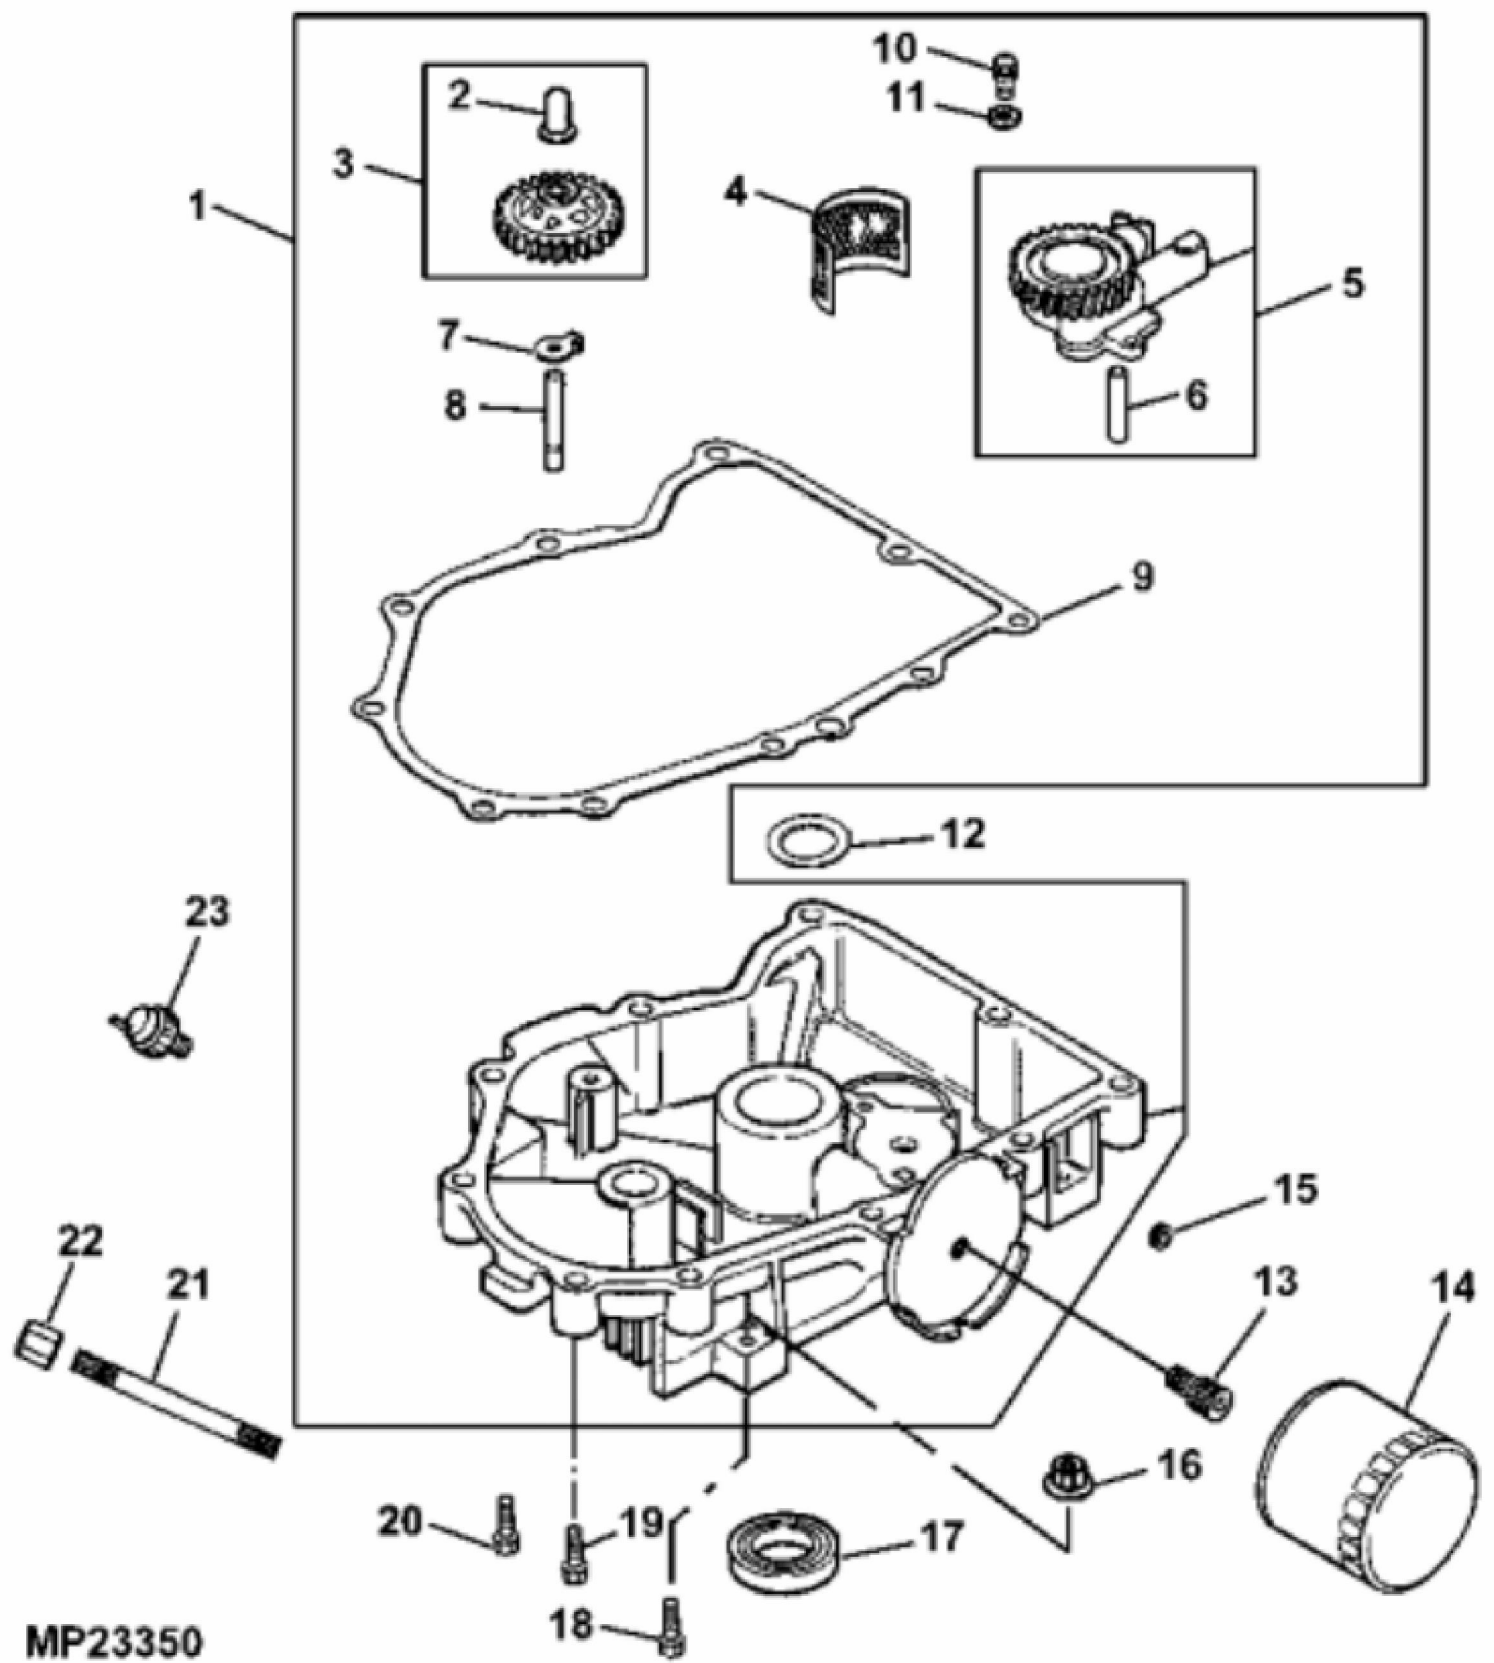

Thank you so much for reading

KEY	PART NO.	PART NAME	QTY	REMARKS
24	M148124	O-RING	1	
25	M126396	QUICK LOCK PIN	1	(ENGINE MARKED CV22S-75529)
26	M93418	WASHER	1	ENGINE MARKED CV22S-75529
26	M143936	WASHER	1	(ENGINE MARKED CV22S-75542)
27	M92079	SEAL	1	(ENGINE MARKED CV22S-75529)
27	M143970	SEAL	1	(ENGINE MARKED CV22S-75542)
28	M96520	WASHER	1	(ENGINE MARKED CV22S-75529)
28	M143939	WASHER	1	(ENGINE MARKED CV22S-75542)
29	M132343	SHAFT	1	NLA;ENGINE MARKED CV22S-75529;Governor Cross
29	M143940	SHAFT	1	GOVERNOR CROSS (ENGINE MARKED CV22S-75542)
30	PLUG	1	
31	MIA11970	CRANKSHAFT	1	(SUB FOR AM128620)
32	19M7897	SCREW	4	M8 X 35, (ENGINE MOUNTING)
33	14M7298	FLANGE NUT	4	M8
34	M143941	RETAINER	1	NLA, GOVERNOR CROSS SHAFT (ENGINE MARKED CV22S-75542)
..	AM130981	SHORT BLOCK ASSEMBLY	1	NLA; (USE WITH ENGINE MARKED CV22S-75542)
..	ENGINE	1	21 HP, (ENGINE MARKED CV22S-75529) (SUB AM130883)
..	AM130883	ENGINE	1	21 HP, (ENGINE MARKED CV22S-75542)
..	M144682	LABEL	1	21 HP, NLA; ENGINE MARKED CV22S-75542
..	AM117019	GEAR KIT	1	NLA