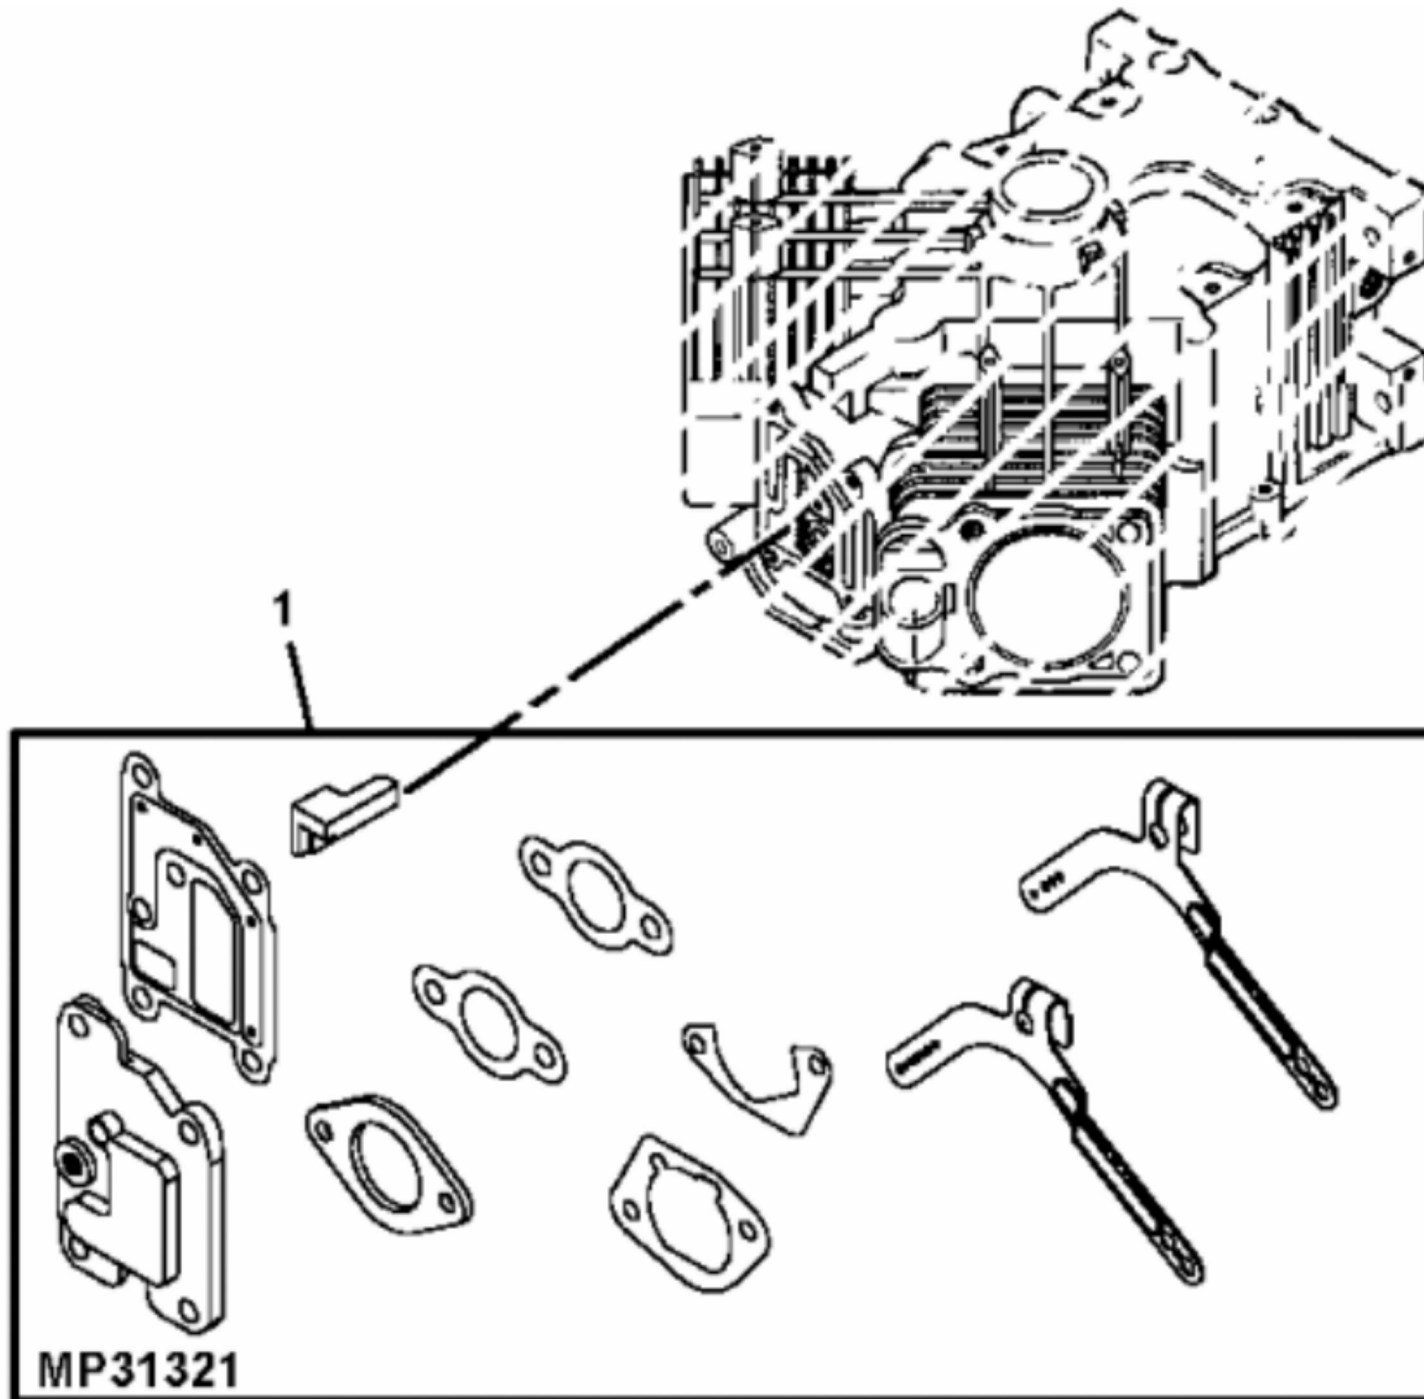

<https://www.ebooklibonline.com>

Hello dear friend!

Thank you very much for reading.

Enter the link into your browser.

The full manual is available for immediate download.

<https://www.ebooklibonline.com>

KEY	PART NO.	PART NAME	QTY	REMARKS
23	MIU11263	PIVOT	4	(A) (SUB FOR M132359)
24	19M8290	SCREW	4	M6 X 35
25	M143942	STUD	8	(ENGINE MARKED CV22S-75542)
26	M143943	WASHER	8	(ENGINE MARKED CV22S-75542)
27	M143944	NUT	8	(ENGINE MARKED CV22S-75542)
28	AM134290	VALVE COVER	1	(SUB FOR AM124983)
29	M132363	STRAP	1	NLA; ORDER MIU12948
29	MIU12948	STRAP	1	
30	MIU11342	HOSE	1	(ENGINE MARKED CV22S-75529) (SUB FOR M134915)
31	TY22462	CLAMP	2	(SUB FOR AR48236)
32	MIU11341	HOSE	1	(ENGINE MARKED CV22S-75529) (SUB FOR M134917)
33	M134916	FITTING	1	(ENGINE MARKED CV22S-75529)
34	37M7131	SCREW	4	M6 X 20
35	HOSE	1	
36	FITTING	1	
37	FUEL LINE	1	
38	MIU10956	HOSE	1	BREATHER (ENGINE MARKED CV22S-75542) (SUB FOR M148324)
39	AM126265	SEPARATOR	1	BREATHER
40	M134914	SPACER	1	
41	M134913	BRACKET	1	
42	M134912	STRAP	1	
43	MIU14033	SCREW	1	
..	AM125389	VALVE TRAIN KIT	1	VALVE TRAIN (INCLUDES PARTS MARKED (A))