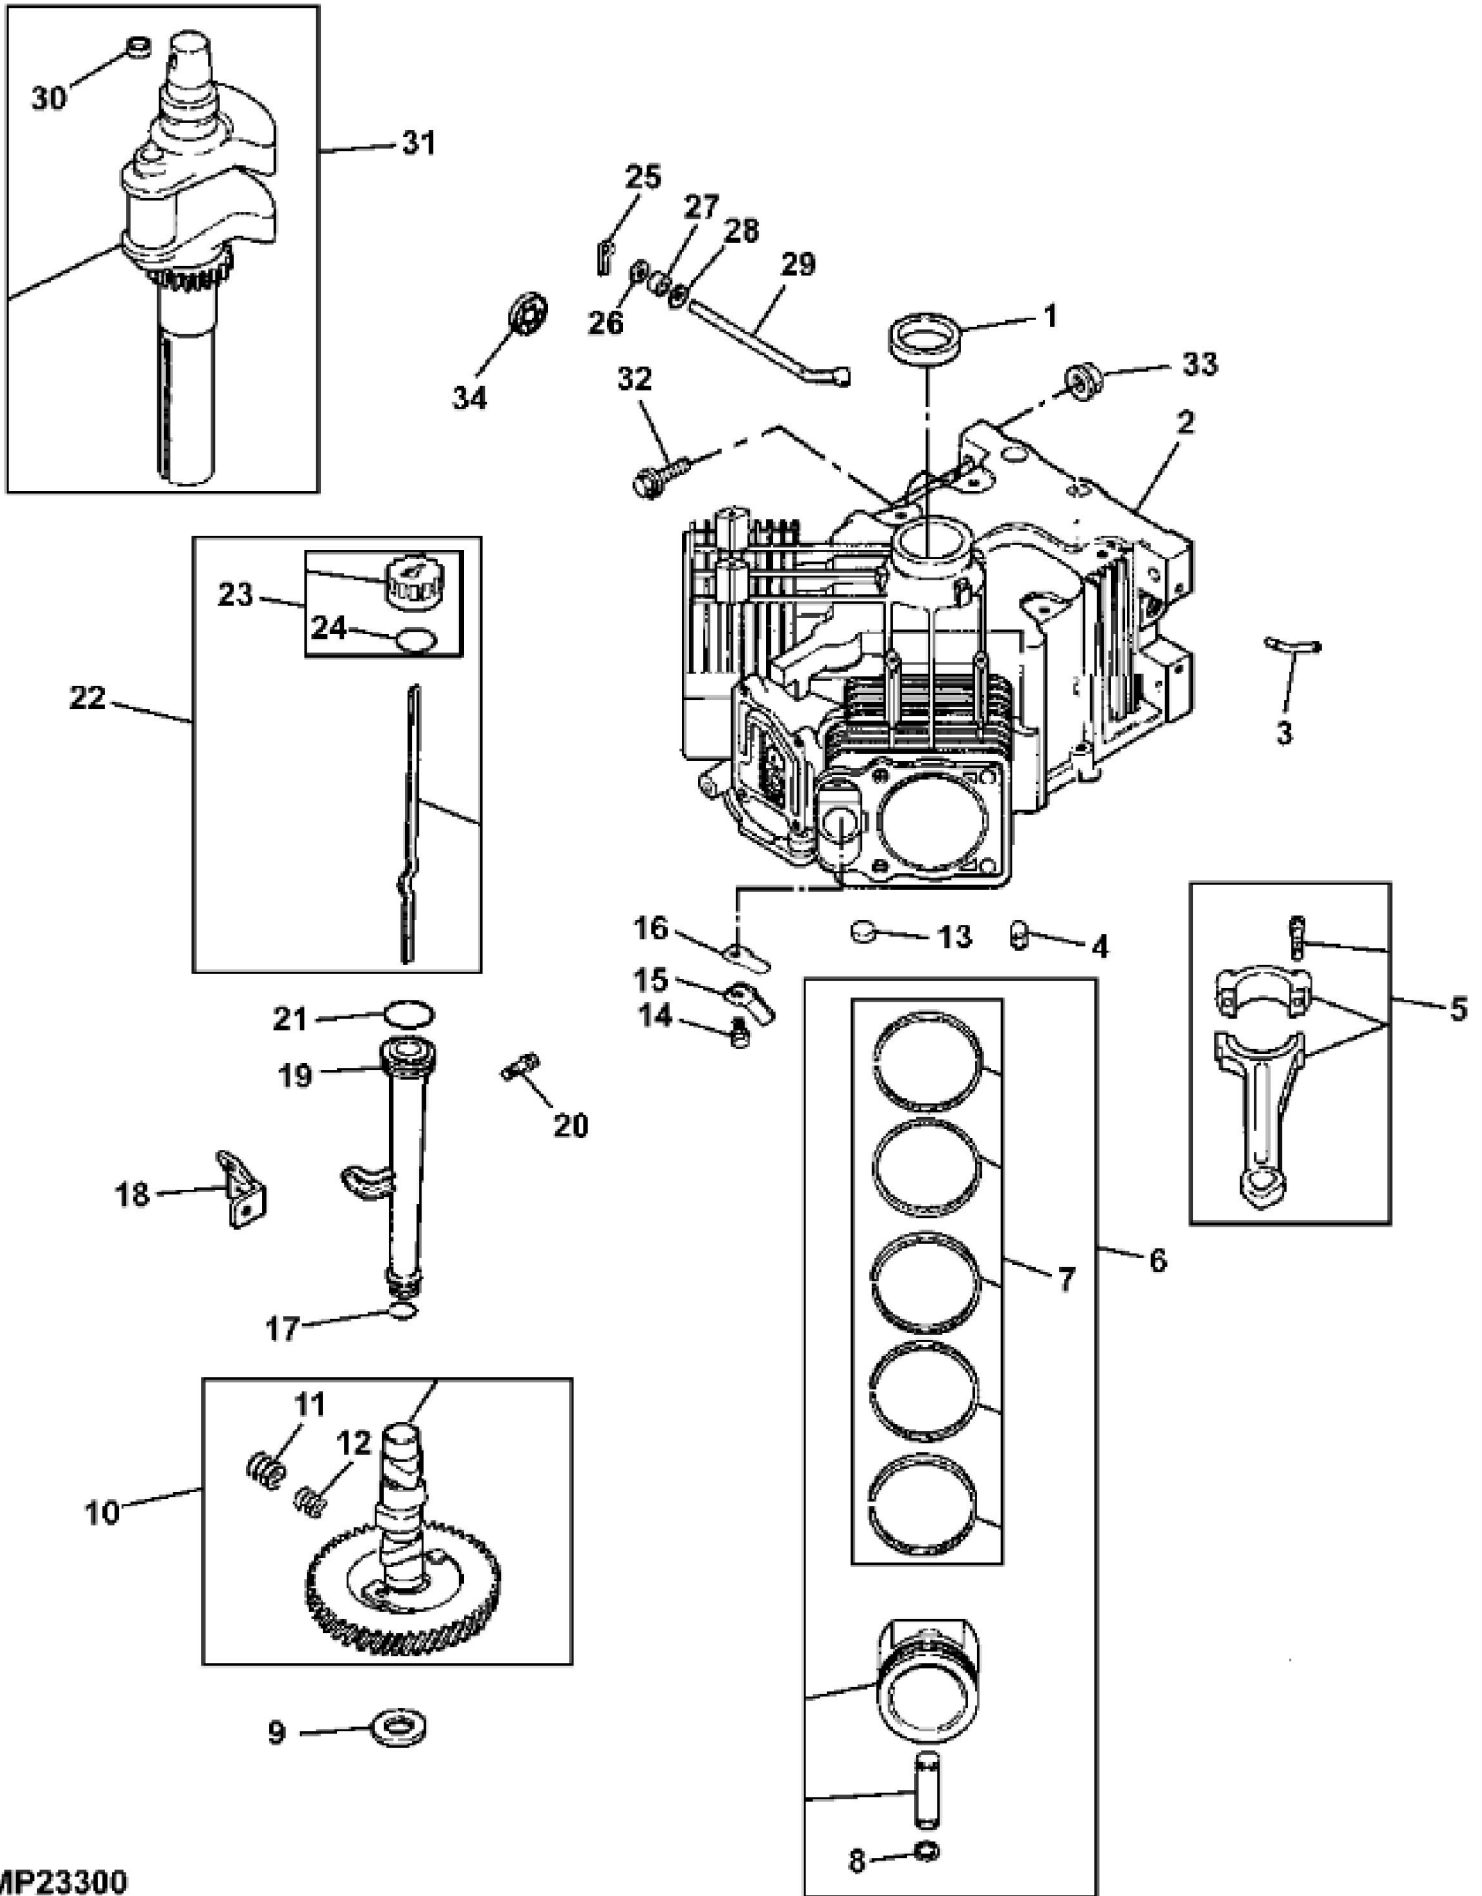

MP23300

>ST567693 - CRANKSHAFT AND PISTON

KEY	PART NO.	PART NAME	QTY	REMARKS
1	MIU11539	SEAL	1	(SUB FOR M132338)
2	AM130725	CYLINDER BLOCK	1	
3	M134898	FITTING	1	
4	MIU11251	DOWEL PIN	6	(SUB FOR M132339 OR M144516)
5	MIU12971	CONNECTING ROD	2	ORDER MIU13923; SUB FOR M134452 OR MIU11256, STD
5	MIU13923	CONNECTING ROD	2	ORDER MIA12812
5	MIA12812	CONNECTING ROD	1	
5	MIA11130	CONNECTING ROD	2	.25 MM (.010") US, SUB FOR M134453 OR MIA10907
6	MIA11859	PISTON KIT	2	(W/RINGS) (STD) (SUB FOR AM129625 OR MIA10998)
6	AM129626	PISTON REPLACEMENT KIT	2	.50 MM (.020") OS, (W/RINGS)
7	MIA11220	PISTON RING KIT	1	(STD) (SUB FOR AM129627)
7	AM129628	PISTON RING KIT	1	.50 MM (.020") OS
8	M132341	RETAINER	2	
9	M118585	SHIM	AR	RED
9	M118584	SHIM	AR	BLACK
9	M93955	SOLID SHIM	AR	WHITE
9	M97015	SOLID SHIM	AR	BLUE
9	M96817	SOLID SHIM	AR	YELLOW
9	M96818	SOLID SHIM	AR	GREEN
9	M96819	SOLID SHIM	AR	GRAY
10	AM128621	CAMSHAFT	1	NLA
11	M140022	SPRING	1	(22 MM), NLA; Light
12	M140023	SPRING	1	(9 MM), NLA; Heavy
13	M76215	PLUG	1	
14	M93483	SCREW	2	(SUB FOR M138311)
15	M134899	RETAINER	2	
16	M134900	BREATHER	2	
17	M92193	O-RING	1	
18	M134901	BRACKET	1	
19	MIU11957	TUBE	1	(SUB FOR M92192)
20	MIU14033	SCREW	1	
21	M92194	O-RING	1	
22	AM126257	DIPSTICK	1	
23	AM124450	FILLER CAP	1