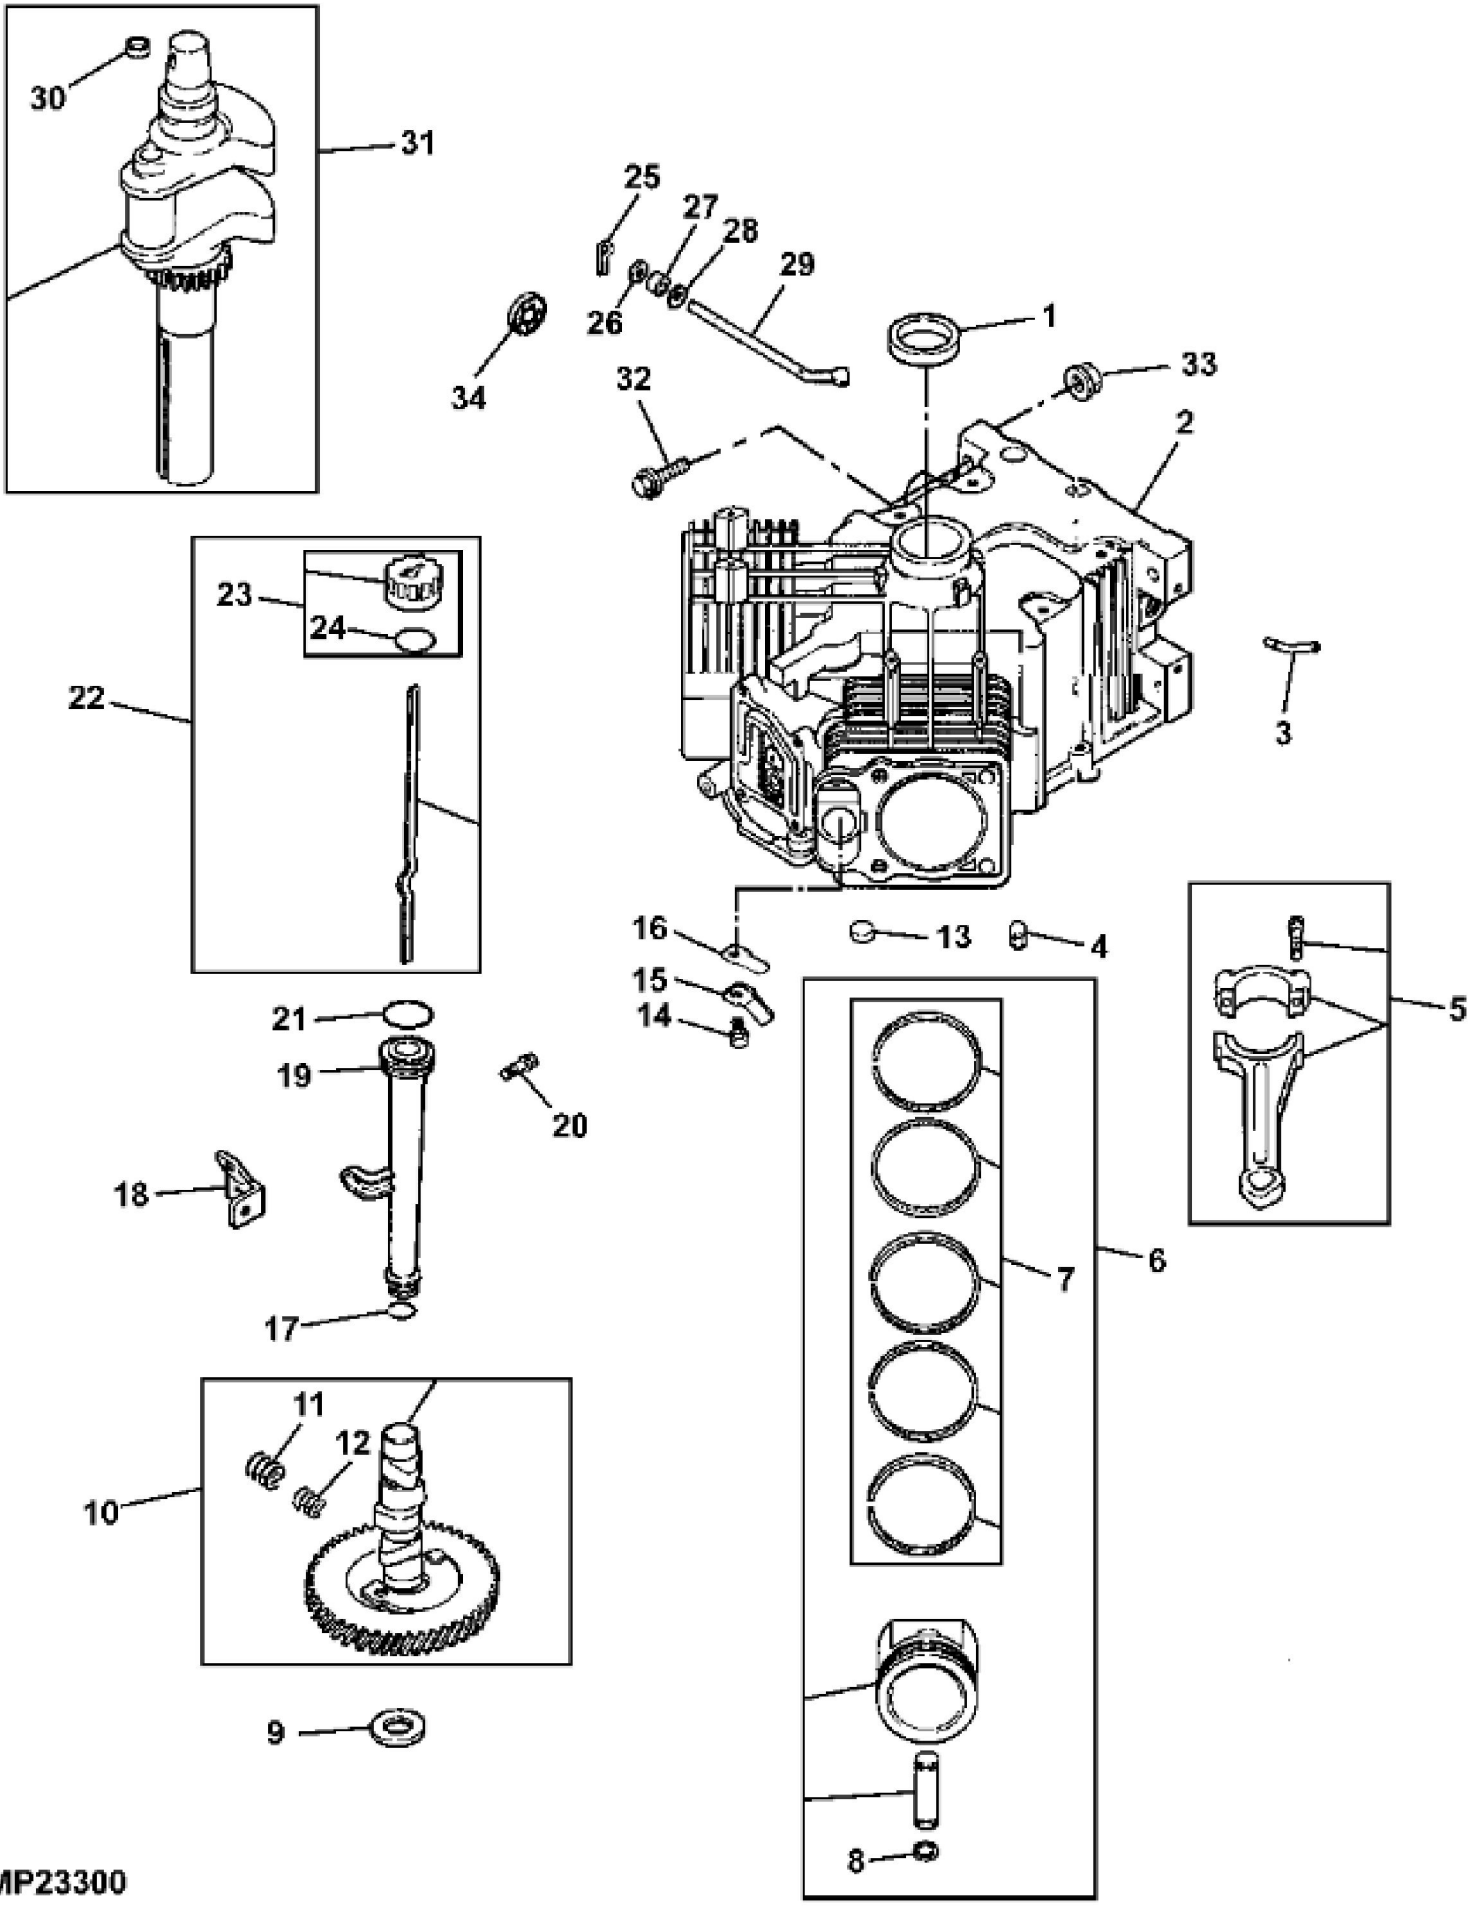

MP23300

MM13514 >ST567771 - CRANKSHAFT AND PISTON

KEY	PART NO.	PART NAME	QTY	REMARKS
1	MIU11539	SEAL	1	(SUB FOR M132338)
2	AM131063	CYLINDER BLOCK	1	NLA
3	M134898	FITTING	1	
4	MIU11251	DOWEL PIN	6	(SUB FOR M132339 OR M144516)
5	MIU12971	CONNECTING ROD	2	ORDER MIU13923; SUB FOR M134452 OR MIU11256, STD
5	MIU13923	CONNECTING ROD	2	ORDER MIA12812
5	MIA12812	CONNECTING ROD	1	
5	MIA11130	CONNECTING ROD	2	.25 MM (.010") US, SUB FOR M134453 OR MIA10907
6	MIA11131	PISTON REPLACEMENT KIT	2	(W/RINGS) (STD) (SUB FOR AM124976 OR AM131307) (SUB MIA11652)
6	MIA11086	PISTON REPLACEMENT KIT	2	50 MM (.020") OS, (W/RINGS) (SUB FOR AM124977) (SUB MIA11667)
6	MIA11652	PISTON RING KIT	2	(INCLUDES (2) M132341)
7	AM124978	PISTON RING KIT	1	(STD)
7	AM131084	PISTON RING KIT	1	.50 MM (.020") OS, NLA; USE WITH AM124977; SUB FOR AM124979
7	MIA11667	PISTON RING KIT	1	0.50 MM OS, (SUB FOR MIA11087)
8	M132341	RETAINER	2	
9	M118585	SHIM	AR	RED
9	M118584	SHIM	AR	BLACK
9	M93955	SOLID SHIM	AR	WHITE
9	M97015	SOLID SHIM	AR	BLUE
9	M96817	SOLID SHIM	AR	YELLOW
9	M96818	SOLID SHIM	AR	GREEN
9	M96819	SOLID SHIM	AR	GRAY
10	AM128621	CAMSHAFT	1	NLA
11	M140022	SPRING	1	(22 MM), NLA; Light
12	M140023	SPRING	1	(9 MM), NLA; Heavy
13	M76215	PLUG	1	
14	M93483	SCREW	2	(SUB FOR M138311)
15	M134899	RETAINER	2	
16	M134900	BREATHER	2	
17	M92193	O-RING	1	
18	M134901	BRACKET	1