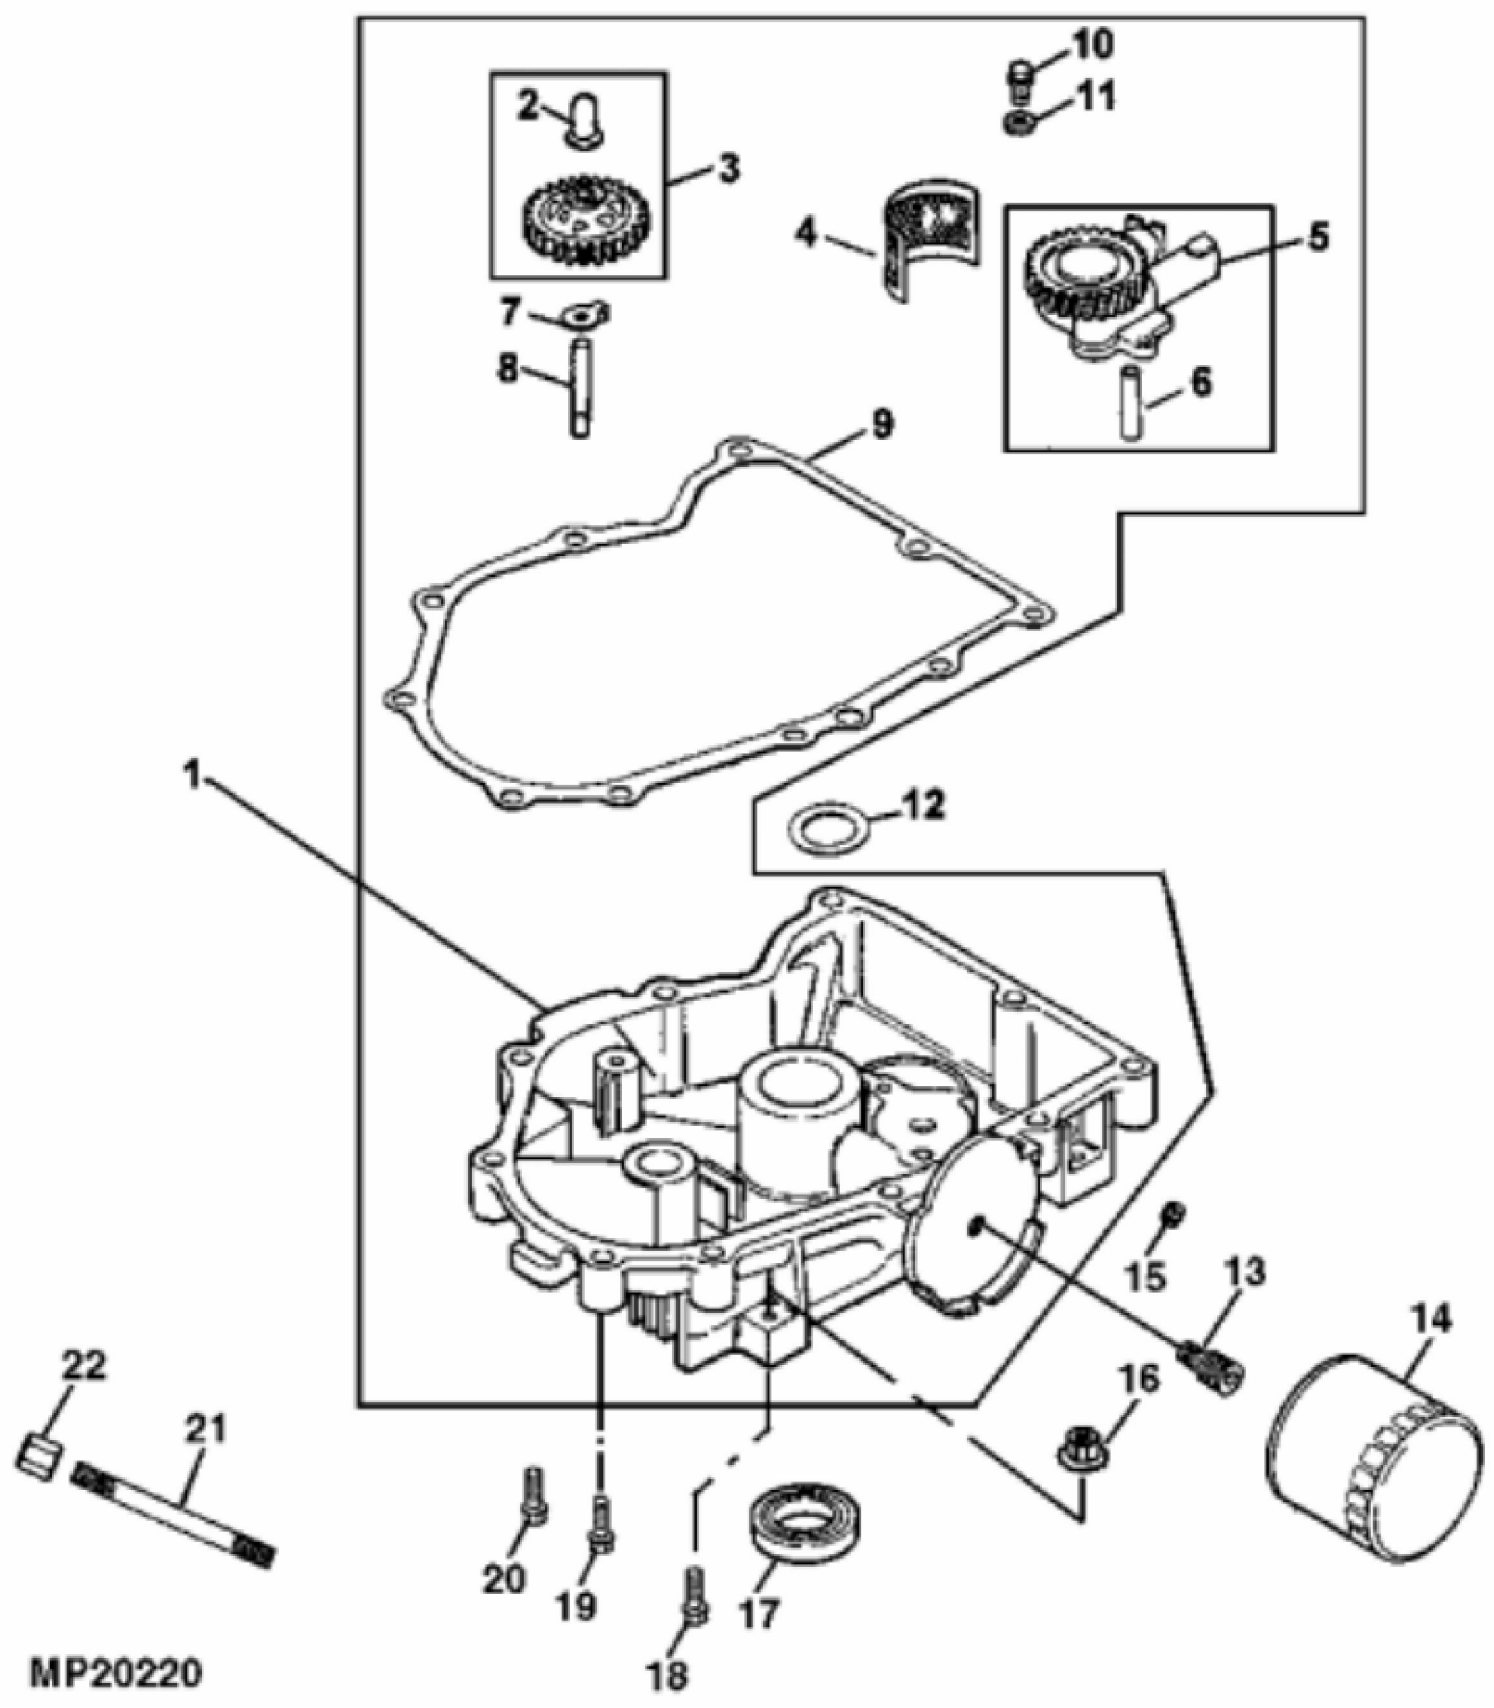

**Thank you so much for reading**

KEY	PART NO.	PART NAME	QTY	REMARKS
19	MIU11957	TUBE	1	(SUB FOR M92192)
20	MIU14033	SCREW	1	
21	M92194	O-RING	1	
22	AM126257	DIPSTICK	1	
23	AM124450	FILLER CAP	1	
24	M148124	O-RING	1	
25	M126396	QUICK LOCK PIN	1	GOVERNOR CROSS SHAFT (ENGINE MARKED CV20S-65560)
26	M93418	WASHER	1	ENGINE MARKED CV20S-65560
26	M143936	WASHER	1	(ENGINE MARKED CV20S-65571)
27	M92079	SEAL	1	(ENGINE MARKED CV20S-65560)
27	M143970	SEAL	1	(ENGINE MARKED CV20S-65571)
28	M96520	WASHER	1	(ENGINE MARKED CV20S-65560)
28	M143939	WASHER	1	(ENGINE MARKED CV20S-65571)
29	M132343	SHAFT	1	NLA;ENGINE MARKED CV20S-65560 ; Governor Cross
29	M143940	SHAFT	1	GOVERNOR CROSS (ENGINE MARKED CV20S-65571)
30	.....	PLUG	1	
31	MIA11970	CRANKSHAFT	1	(SUB FOR AM128620)
32	19M7897	SCREW	4	M8 X 35, (ENGINE MOUNTING)
33	14M7298	FLANGE NUT	4	M8
34	M143941	RETAINER	1	GOVERNOR CROSS SHAFT (ENGINE MARKED CV20S-65571)
35	AM130989	SHORT BLOCK ASSEMBLY	1	NLA; SUB FOR AM128631; Not Illustrated
..	AM129930	GASOLINE ENGINE	1	19HP, (ENGINE MARKED CV20S-65560) (SUB AM130989) (ALSO ORDER AM131660)
..	AM130882	GASOLINE ENGINE	1	19HP, (ENGINE MARKED CV20S-65571) (SUB AM130989) (ALSO ORDER AM131660)
..	AM132215	GASOLINE ENGINE	1	19HP, (ENGINE MARKED CV20S-65587) (SUB AM130989)
..	M143339	LABEL	1	NLA;19 HP
..	AM117019	GEAR KIT	1	NLA