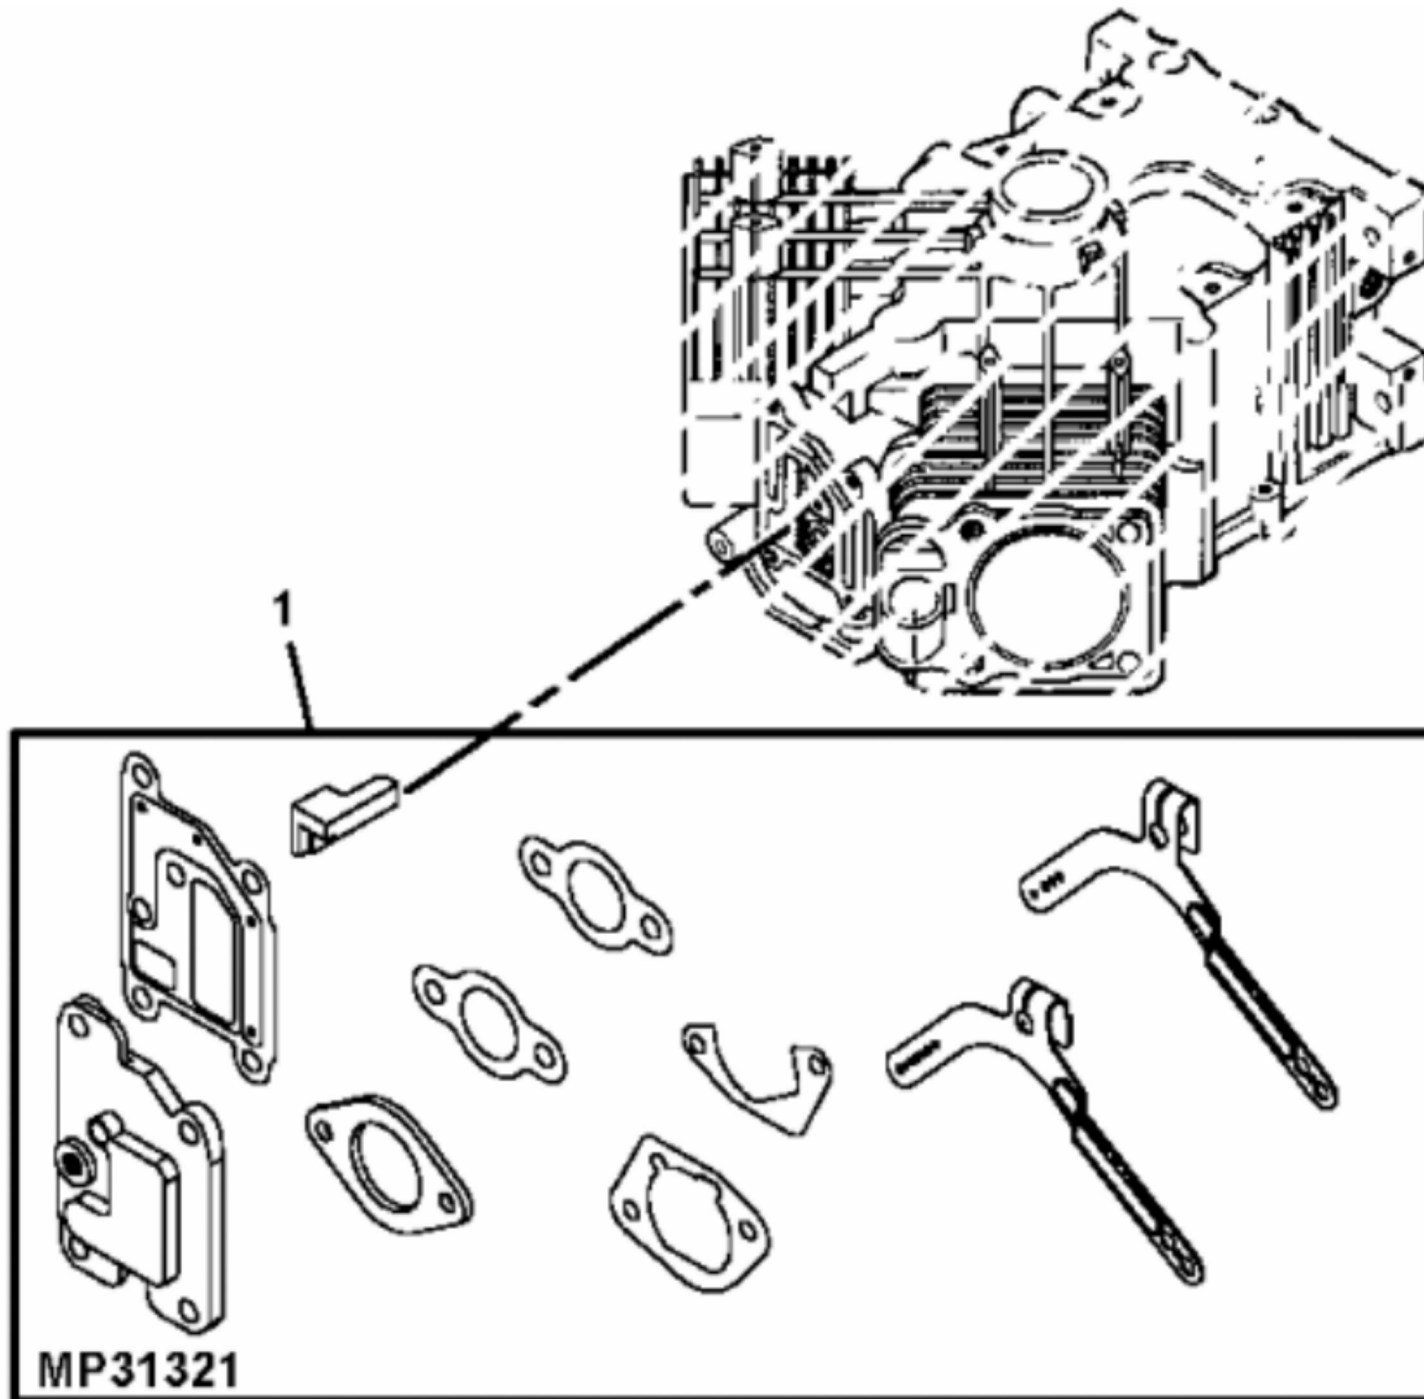

KEY	PART NO.	PART NAME	QTY	REMARKS
28	AM134290	VALVE COVER	1	(LH) (SUB FOR AM124983)
29	M132363	STRAP	1	NLA; ORDER MIU12948
29	MIU12948	STRAP	1	
30	MIU11342	HOSE	1	(ENGINE MARKED CV20S-65560) (SUB FOR M134915)
31	TY22462	CLAMP	2	(SUB FOR AR48236)
32	MIU11341	HOSE	1	(ENGINE MARKED CV20S-65560) (SUB FOR M134917)
33	M134916	FITTING	1	
34	37M7131	SCREW	4	M6 X 20
35	.....	HOSE	1	
36	.....	FITTING	1	
37	.....	FUEL LINE	1	
38	MIU11344	HOSE	1	BREATHER (ENGINE MARKED CV20S-65571) (SUB FOR M148324 OR MIU10956)
39	AM126265	SEPARATOR	1	BREATHER
40	M134914	SPACER	1	
41	M134913	BRACKET	1	
42	M134912	STRAP	1	
43	MIU14033	SCREW	2	
..	AM125389	VALVE TRAIN KIT	1	VALVE TRAIN (INCLUDES PARTS MARKED (A))