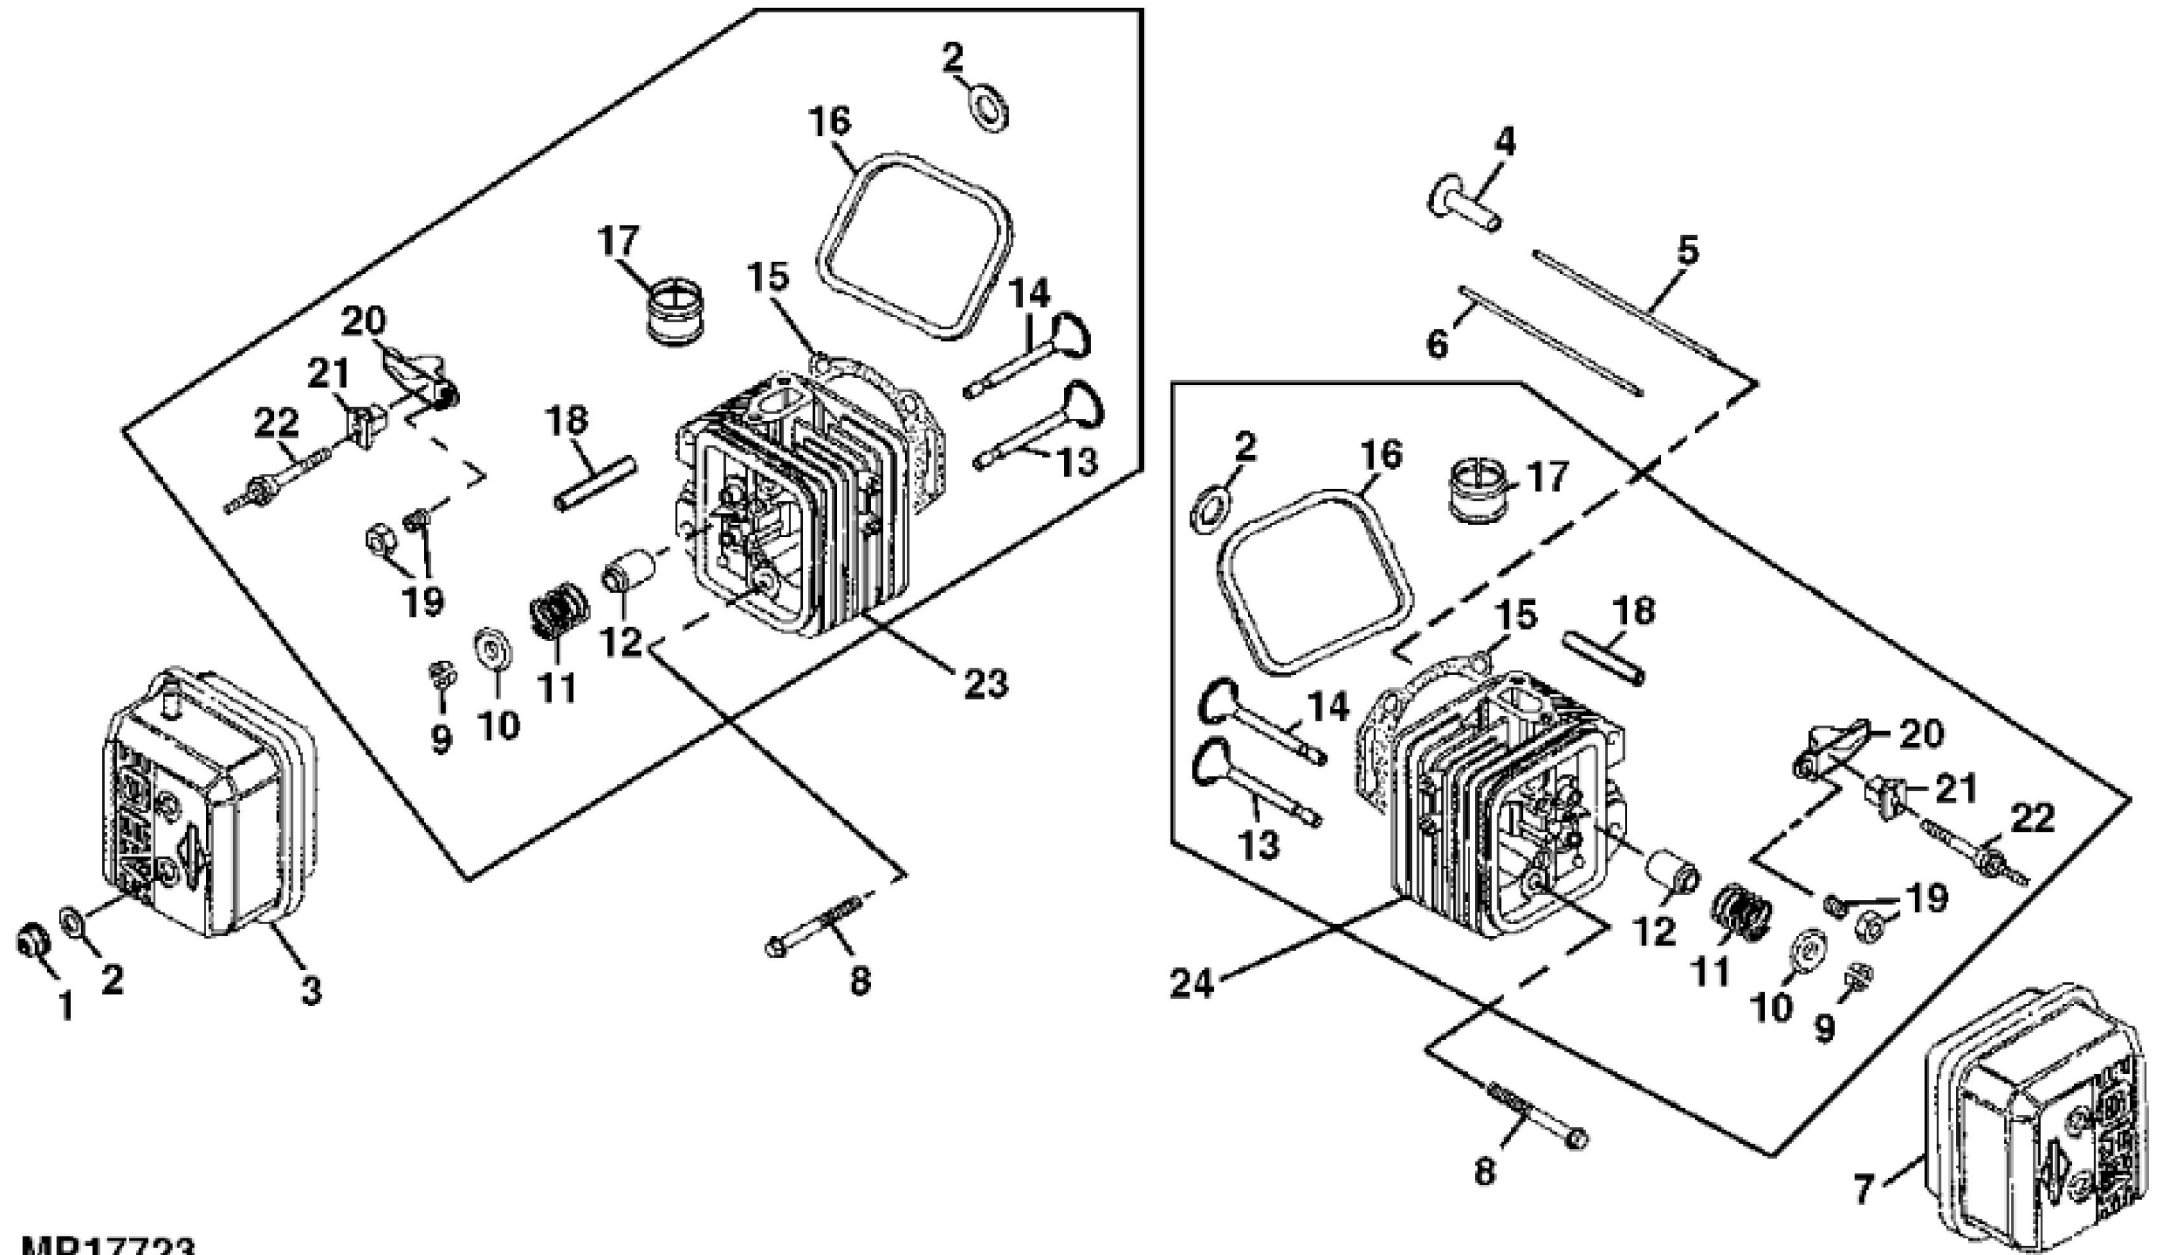

<https://www.ebooklibonline.com>

Hello dear friend!

Thank you very much for reading.

Enter the link into your browser.

The full manual is available for immediate download.

<https://www.ebooklibonline.com>

KEY	PART NO.	PART NAME	QTY	REMARKS	
29	LG692154	SEAL	1	(A)	
30	LG808504	RESERVOIR	1	ENGINE SUMP	
30	MIA11613	CRANKCASE	1	(INCLUDES PARTS MARKED (A)) (ALSO INCLUDES (2) LG690681 AND 19M7077 AND (2) 19M7299)	
31	M132015	THREADED NIPPLE	1		
32	M126875	CAP	1	OIL DRAIN	
33	LG692053	SEAL	1		
34	LG691870	SEAL	1		
35	LG692093	STRUCTURAL TUBE	1	OIL FILL	
36	M147829	SCREW	1	(SUB FOR LG692537)	
37	LG807516	DIPSTICK	1		
38	PMK010-0812	BULK HOSE	AR		
39	AM119686	DRAIN VALVE	1		
40	LG491657S	PRESSURE SWITCH	1	OIL	
..	LG808036	LABEL KIT	1	NLA	
..	AM128536	GASOLINE ENGINE	1	(COMPLETE)	

MP17706

CRANKSHAFT AND PISTON

KEY	PART NO.	PART NAME	QTY	REMARKS
1	LG807900S	CONNECTING ROD	2	STD, (SUB FOR LG807900)
1	LG807803	CONNECTING ROD	2	.50MM (.020") US, (NLA)
2	LG690698	SCREW	4	(SUB FOR LG805395)
3	MIU11092	CRANKSHAFT	1	(COMPLETE) (SUB FOR LG692172)
4	M145150	SHAFT KEY	1	(SUB FOR LG806066)
5	LG691530	GEAR	1	TIMING, (SUB FOR LG805984)
6	LG691639	KEY	1	TIMING GEAR, (SUB FOR LG94196)
7	LG691557	GEAR	1	CAM, (SUB FOR LG807542)
8	LG690689	SPOOL	1	GOVERNOR, (SUB FOR LG805313)
9	LG693186	OIL PUMP	1	(SUB FOR LG807546) (ORDER MIA11613)
10	LG690681	SEAL	2	(SUB FOR LG805058)
11	LG691492	CAP SCREW	2	(SUB FOR LG805057)
12	LG690878	SCREEN	1	OIL PUMP, (SUB FOR LG805964)
13	LG807886	PISTON PIN	2	
14	LG805099	LOCK	4	PISTON PIN (NLA)
14	LG690975	LOCK	4	PISTON PIN
15	LG807889	PISTON RING KIT	2	STD, (SUB (2) MIU12116)
15	MIU12116	PISTON RING KIT	2	
15	MIU12117	PISTON RING KIT	2	.50MM (.020") OS, (SUB FOR (2) LG807995)
16	MIA11406	PISTON	2	STANDARD, (SUB FOR (2) LG808326)
16	MIA11407	PISTON	2	.50MM (.020") OS, (SUB FOR (2) LG808337)