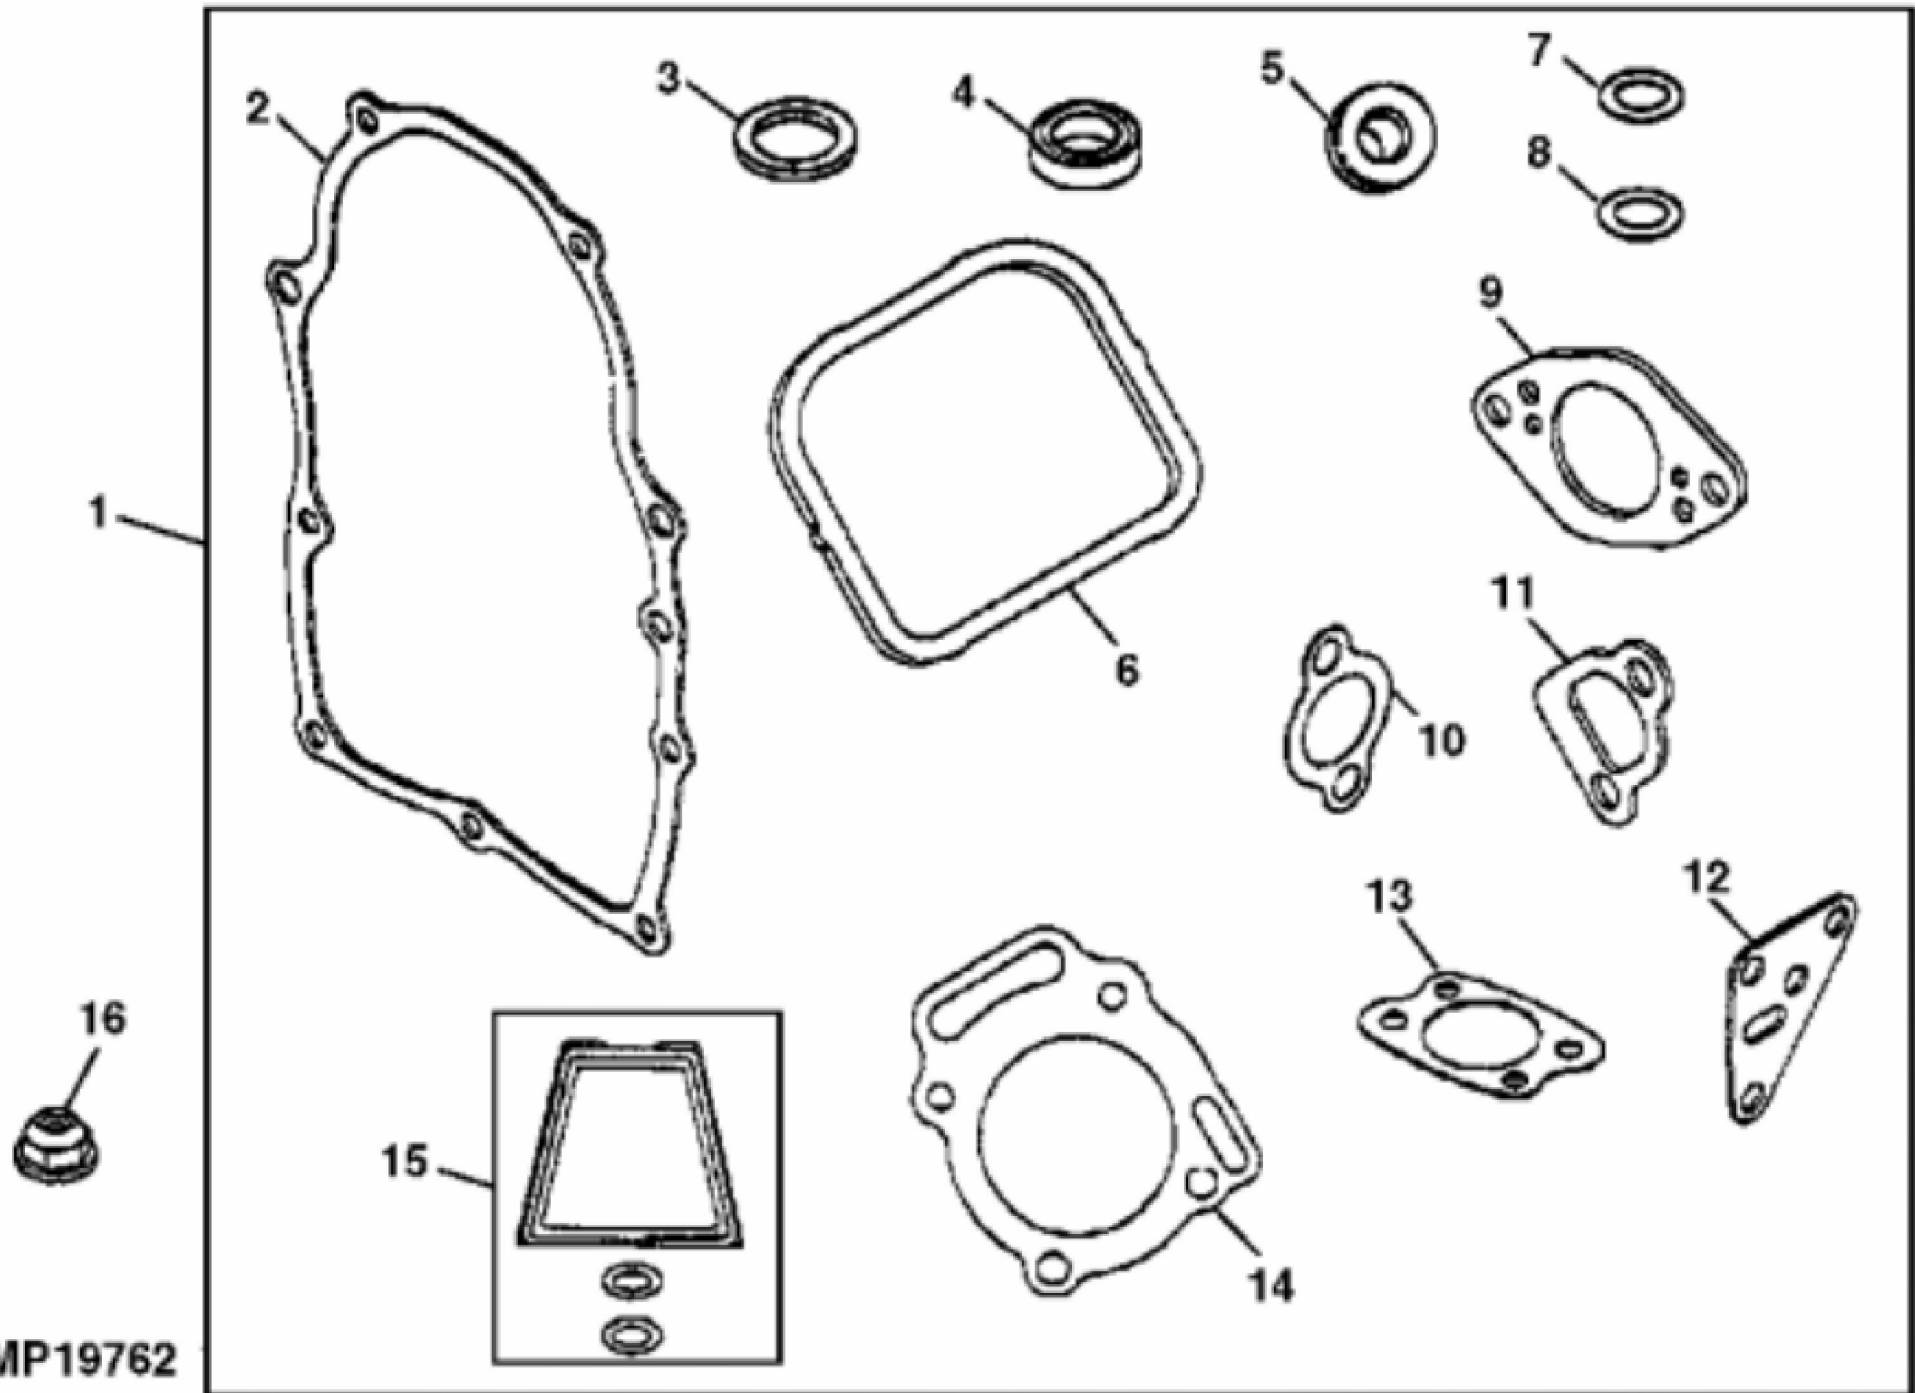

MP17706

CRANKSHAFT AND PISTON

KEY	PART NO.	PART NAME	QTY	REMARKS
1	LG807900S	CONNECTING ROD	2	STD, (SUB FOR LG807900)
1	LG807803	CONNECTING ROD	2	.50MM (.020") US, (NLA)
2	LG690698	SCREW	4	(SUB FOR LG805395)
3	MIU11092	CRANKSHAFT	1	(COMPLETE) (SUB FOR LG692172)
4	M145150	SHAFT KEY	1	(SUB FOR LG806066)
5	LG691530	GEAR	1	TIMING, (SUB FOR LG805984)
6	LG691639	KEY	1	TIMING GEAR, (SUB FOR LG94196)
7	LG691557	GEAR	1	CAM, (SUB FOR LG807542)
8	LG690689	SPOOL	1	GOVERNOR, (SUB FOR LG805313)
9	LG693186	OIL PUMP	1	(SUB FOR LG807546) (ORDER MIA11613)
10	LG690681	SEAL	2	(SUB FOR LG805058)
11	LG691492	CAP SCREW	2	(SUB FOR LG805057)
12	LG690878	SCREEN	1	OIL PUMP, (SUB FOR LG805964)
13	LG807886	PISTON PIN	2	
14	LG805099	LOCK	4	PISTON PIN (NLA)
14	LG690975	LOCK	4	PISTON PIN
15	LG807889	PISTON RING KIT	2	STD, (SUB (2) MIU12116)
15	MIU12116	PISTON RING KIT	2	
15	MIU12117	PISTON RING KIT	2	.50MM (.020") OS, (SUB FOR (2) LG807995)
16	MIA11406	PISTON	2	STANDARD, (SUB FOR (2) LG808326)
16	MIA11407	PISTON	2	.50MM (.020") OS, (SUB FOR (2) LG808337)

Thank you so much for reading

John Deere > Turf And Utility >TRACTOR, LAWN AND GARDEN >SABRE - TRACTOR, LAWN AND GARDEN >SABRE 1846HV and 1846HMS Lawn Tractor >20 ENGINE (18 HP - HV) >ST644014 - CYLINDER HEAD

KEY	PART NO.	PART NAME	QTY	REMARKS
1	LG692055	LOCK NUT	4	
2	LG691766	WASHER	4	
3	LG691558	COVER	1	
4	LG690977	TAPPET	4	VALVE
5	LG691836	PUSH ROD	2	INTAKE (STEEL)
6	LG691758	PUSH ROD	2	EXHAUST (ALUMINUM)
7	LG691494	COVER	1	
8	LG692059	CAP SCREW	4	
9	LG807683	RETAINER	4	
10	LG692058	RETAINER	4	
11	LG692084	SPRING	4	
12	LG691963	SEAL	4	
13	LG807681	EXHAUST VALVE	2	
14	LG807680	INTAKE VALVE	2	
15	UC10273	GASKET	1	SUB FOR LG690888
16	LG806039S	GASKET	2	ROCKER COVER
17	LG691493	CYLINDER LINER	2	PORT
18	LG692057	GUIDE	4	VALVE
19	LG807623	ADJUSTER	4	(W/NUT)
20	LG691543	ROCKER ARM	4	
21	MIU11035	ROCKER ARM	4	PIVOT, (SUB FOR LG690973)
22	LG691544	STUD	4	
23	LG808383	CYLINDER HEAD	1	RH
24	LG808384	CYLINDER HEAD	1	LH