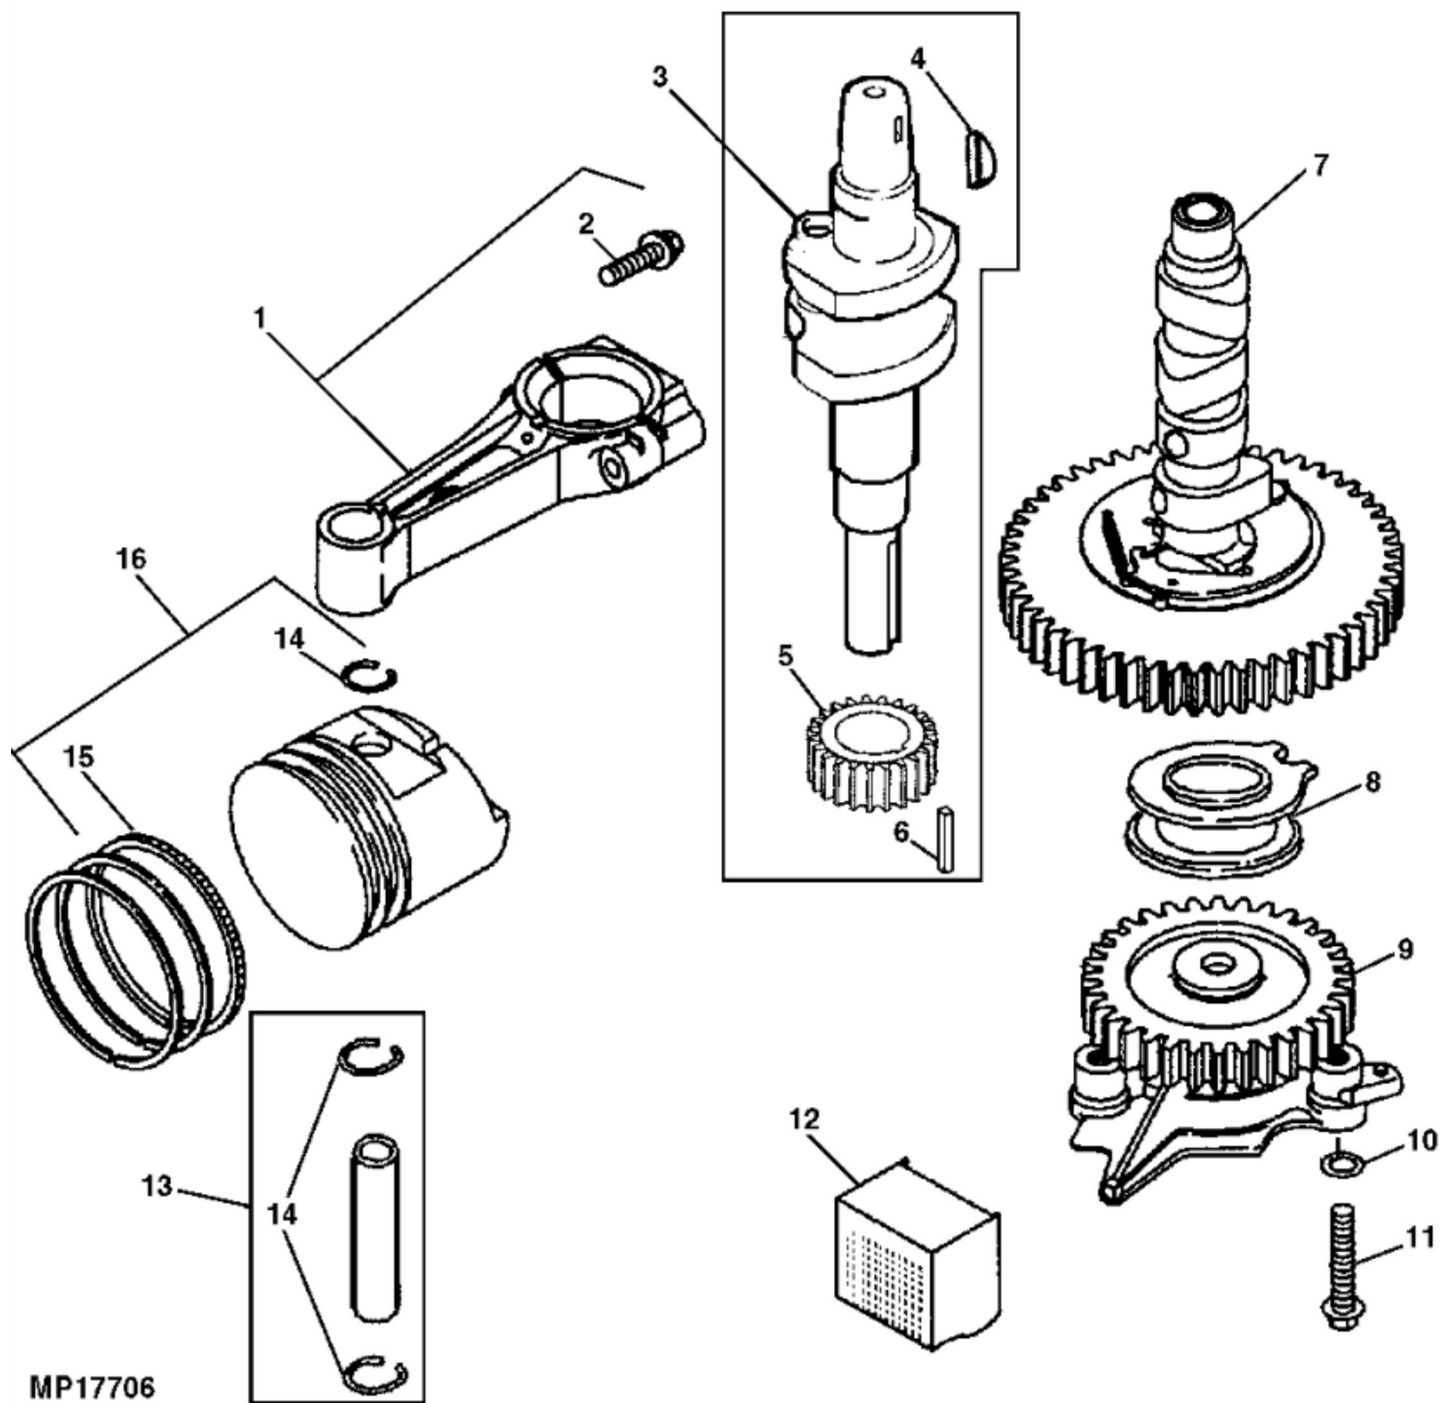

<https://www.ebooklibonline.com>

Hello dear friend!

Thank you very much for reading.

Enter the link into your browser.

The full manual is available for immediate download.

<https://www.ebooklibonline.com>

KEY	PART NO.	PART NAME	QTY	REMARKS	
29	LG692154	SEAL	1	(A)	
30	LG808504	RESERVOIR	1	ENGINE SUMP	
30	MIA11613	CRANKCASE	1	(INCLUDES PARTS MARKED (A)) (ALSO INCLUDES (2) LG690681 AND 19M7077 AND (2) 19M7299)	
31	M132015	THREADED NIPPLE	1		
32	M126875	CAP	1	OIL DRAIN	
33	LG692053	SEAL	1		
34	LG691870	SEAL	1		
35	LG692093	STRUCTURAL TUBE	1	OIL FILL	
36	M147829	SCREW	1	(SUB FOR LG692537)	
37	LG807516	DIPSTICK	1		
38	PMK010-0812	BULK HOSE	AR		
39	AM119686	DRAIN VALVE	1		
40	LG491657S	PRESSURE SWITCH	1	OIL	
..	LG808036	LABEL KIT	1	NLA	
..	AM128536	GASOLINE ENGINE	1	(COMPLETE)	

MP17706

CRANKSHAFT AND PISTON

KEY	PART NO.	PART NAME	QTY	REMARKS
1	LG807900S	CONNECTING ROD	2	STD, (SUB FOR LG807900)
1	LG807803	CONNECTING ROD	2	.50MM (.020") US, (NLA)
2	LG690698	SCREW	4	(SUB FOR LG805395)
3	MIU11092	CRANKSHAFT	1	(COMPLETE) (SUB FOR LG692172)
4	M145150	SHAFT KEY	1	(SUB FOR LG806066)
5	LG691530	GEAR	1	TIMING, (SUB FOR LG805984)
6	LG691639	KEY	1	TIMING GEAR, (SUB FOR LG94196)
7	LG691557	GEAR	1	CAM, (SUB FOR LG807542)
8	LG690689	SPOOL	1	GOVERNOR, (SUB FOR LG805313)
9	LG693186	OIL PUMP	1	(SUB FOR LG807546) (ORDER MIA11613)
10	LG690681	SEAL	2	(SUB FOR LG805058)
11	LG691492	CAP SCREW	2	(SUB FOR LG805057)
12	LG690878	SCREEN	1	OIL PUMP, (SUB FOR LG805964)
13	LG807886	PISTON PIN	2	
14	LG805099	LOCK	4	PISTON PIN (NLA)
14	LG690975	LOCK	4	PISTON PIN
15	LG807889	PISTON RING KIT	2	STD, (SUB (2) MIU12116)
15	MIU12116	PISTON RING KIT	2	
15	MIU12117	PISTON RING KIT	2	.50MM (.020") OS, (SUB FOR (2) LG807995)
16	MIA11406	PISTON	2	STANDARD, (SUB FOR (2) LG808326)
16	MIA11407	PISTON	2	.50MM (.020") OS, (SUB FOR (2) LG808337)