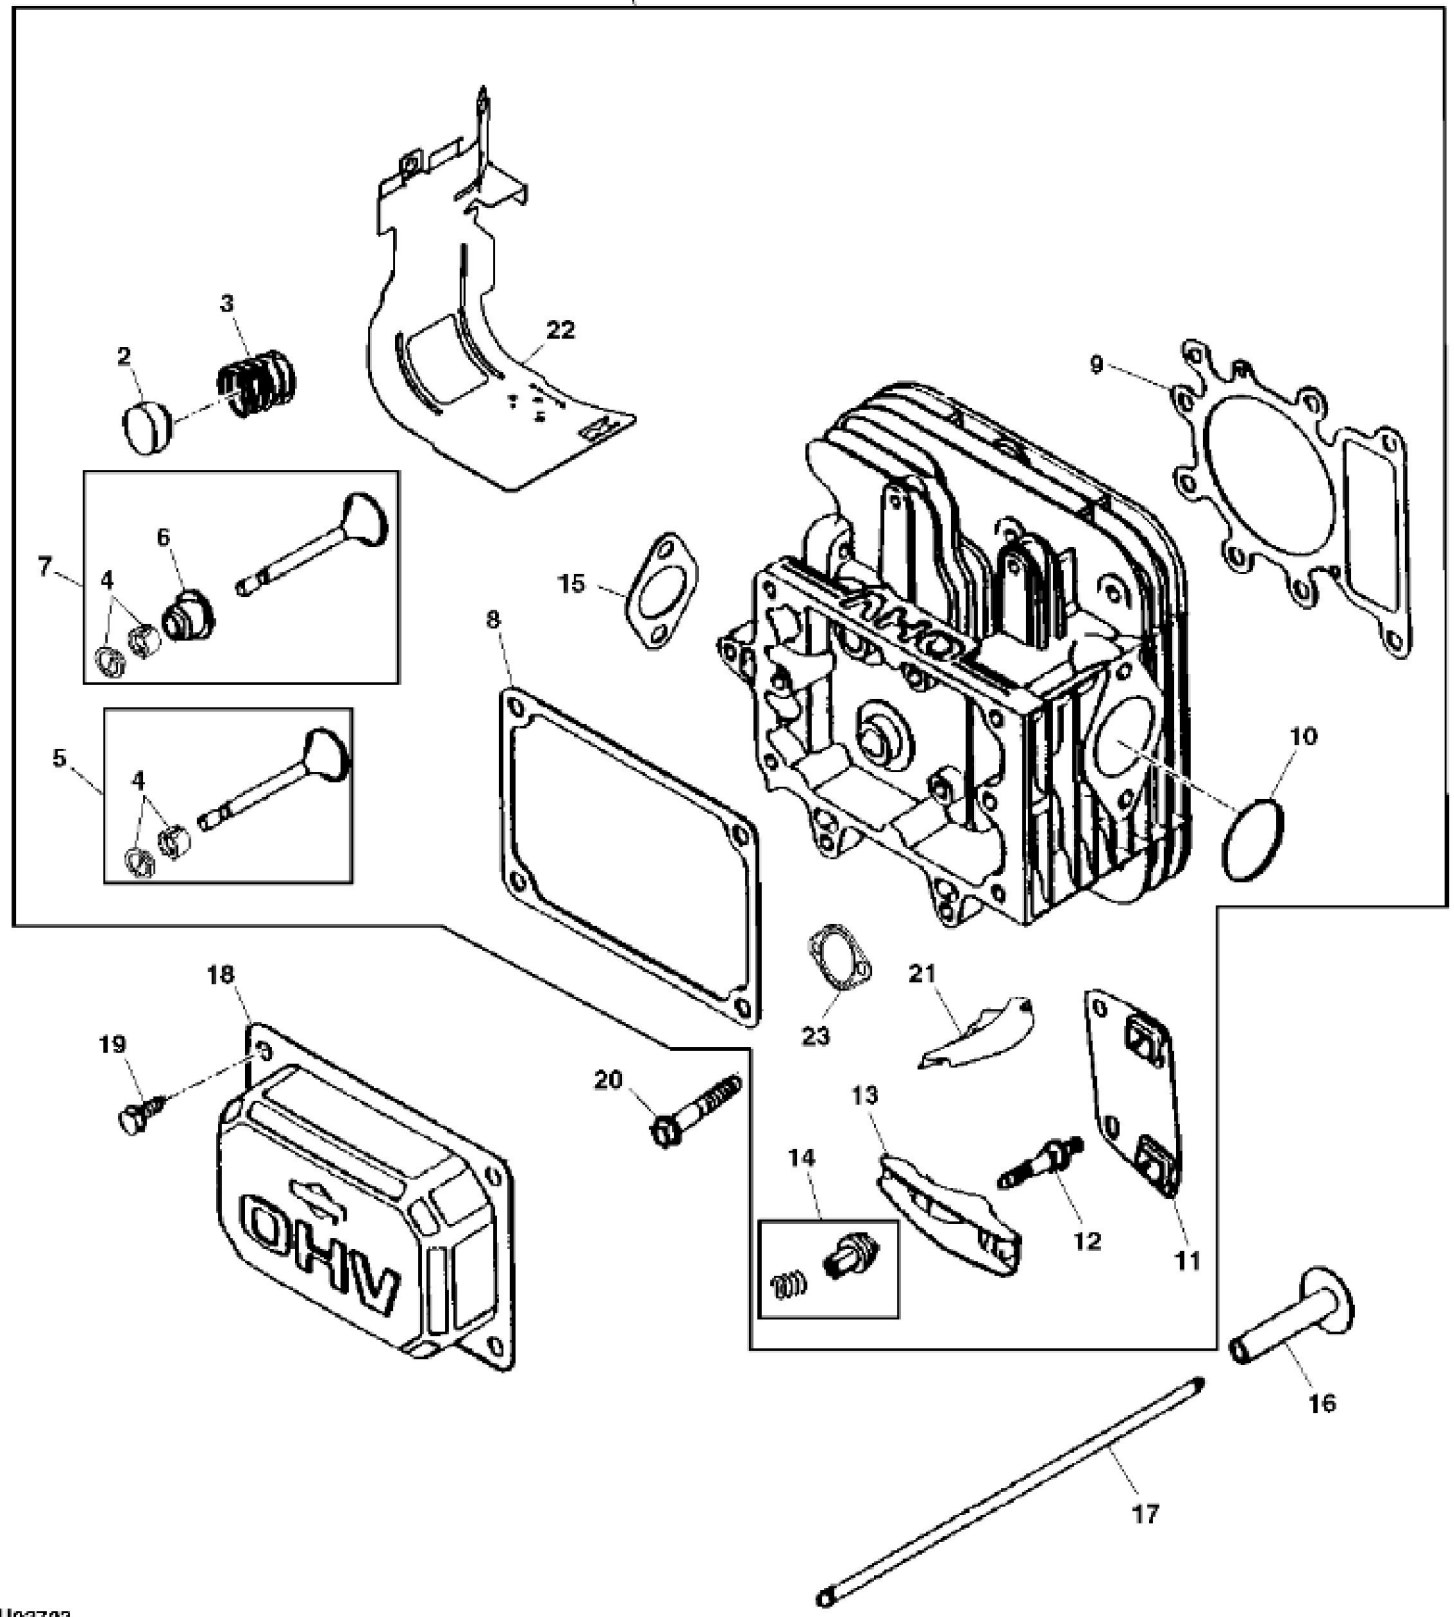

KEY	PART NO.	PART NAME	QTY	REMARKS
1	37H73	SCREW	1	
2	LG692014	FILLER CAP	1	NLA
3	LG270920	SEAL	1	
4	LG691398	TUBE	1	NLA
5	LG281370S	SEAL	1	
6	LG496415	TUBE	1	NLA; OIL FILLER (COMPLETE)
7	LG95190	SCREW	2	
8	M144310	CONNECTING ROD	1	NLA; STD, (SUB FOR LG499468)
8	M142301	CONNECTING ROD	1	.50 MM (.020") US, (SUB FOR LG499940)
9	LG499994	COUNTERWEIGHT	1	
10	LG691239	PIN FASTENER	1	NLA
11	LG222698S	SHAFT KEY	1	
12	LG691284	GEAR	1	TIMING
13	LG691639	KEY	1	
14	LG690136	CRANKSHAFT	1	(NLA)
15	LG691096	CAP SCREW	1	
16	LG691714	LINK	1	
17	AM135141	CAMSHAFT	1	(SUB FOR M150105) (INCLUDES (2) LG690564)
18	LG691968	GEAR	1	
19	LG691299	LOCK	3	
20	LG690162	PISTON RING KIT	1	NLA; Std
20	LG690166	PISTON RING KIT	1	.50 MM (.020") OS, NLA
21	MIA11687	PISTON REPLACEMENT KIT	1	NLA; STD, (SUB FOR LG692271)
21	LG692273	PISTON REPLACEMENT KIT	1	.50 MM (.020") OS, NLA
22	LG498319	PISTON PIN	1	

1