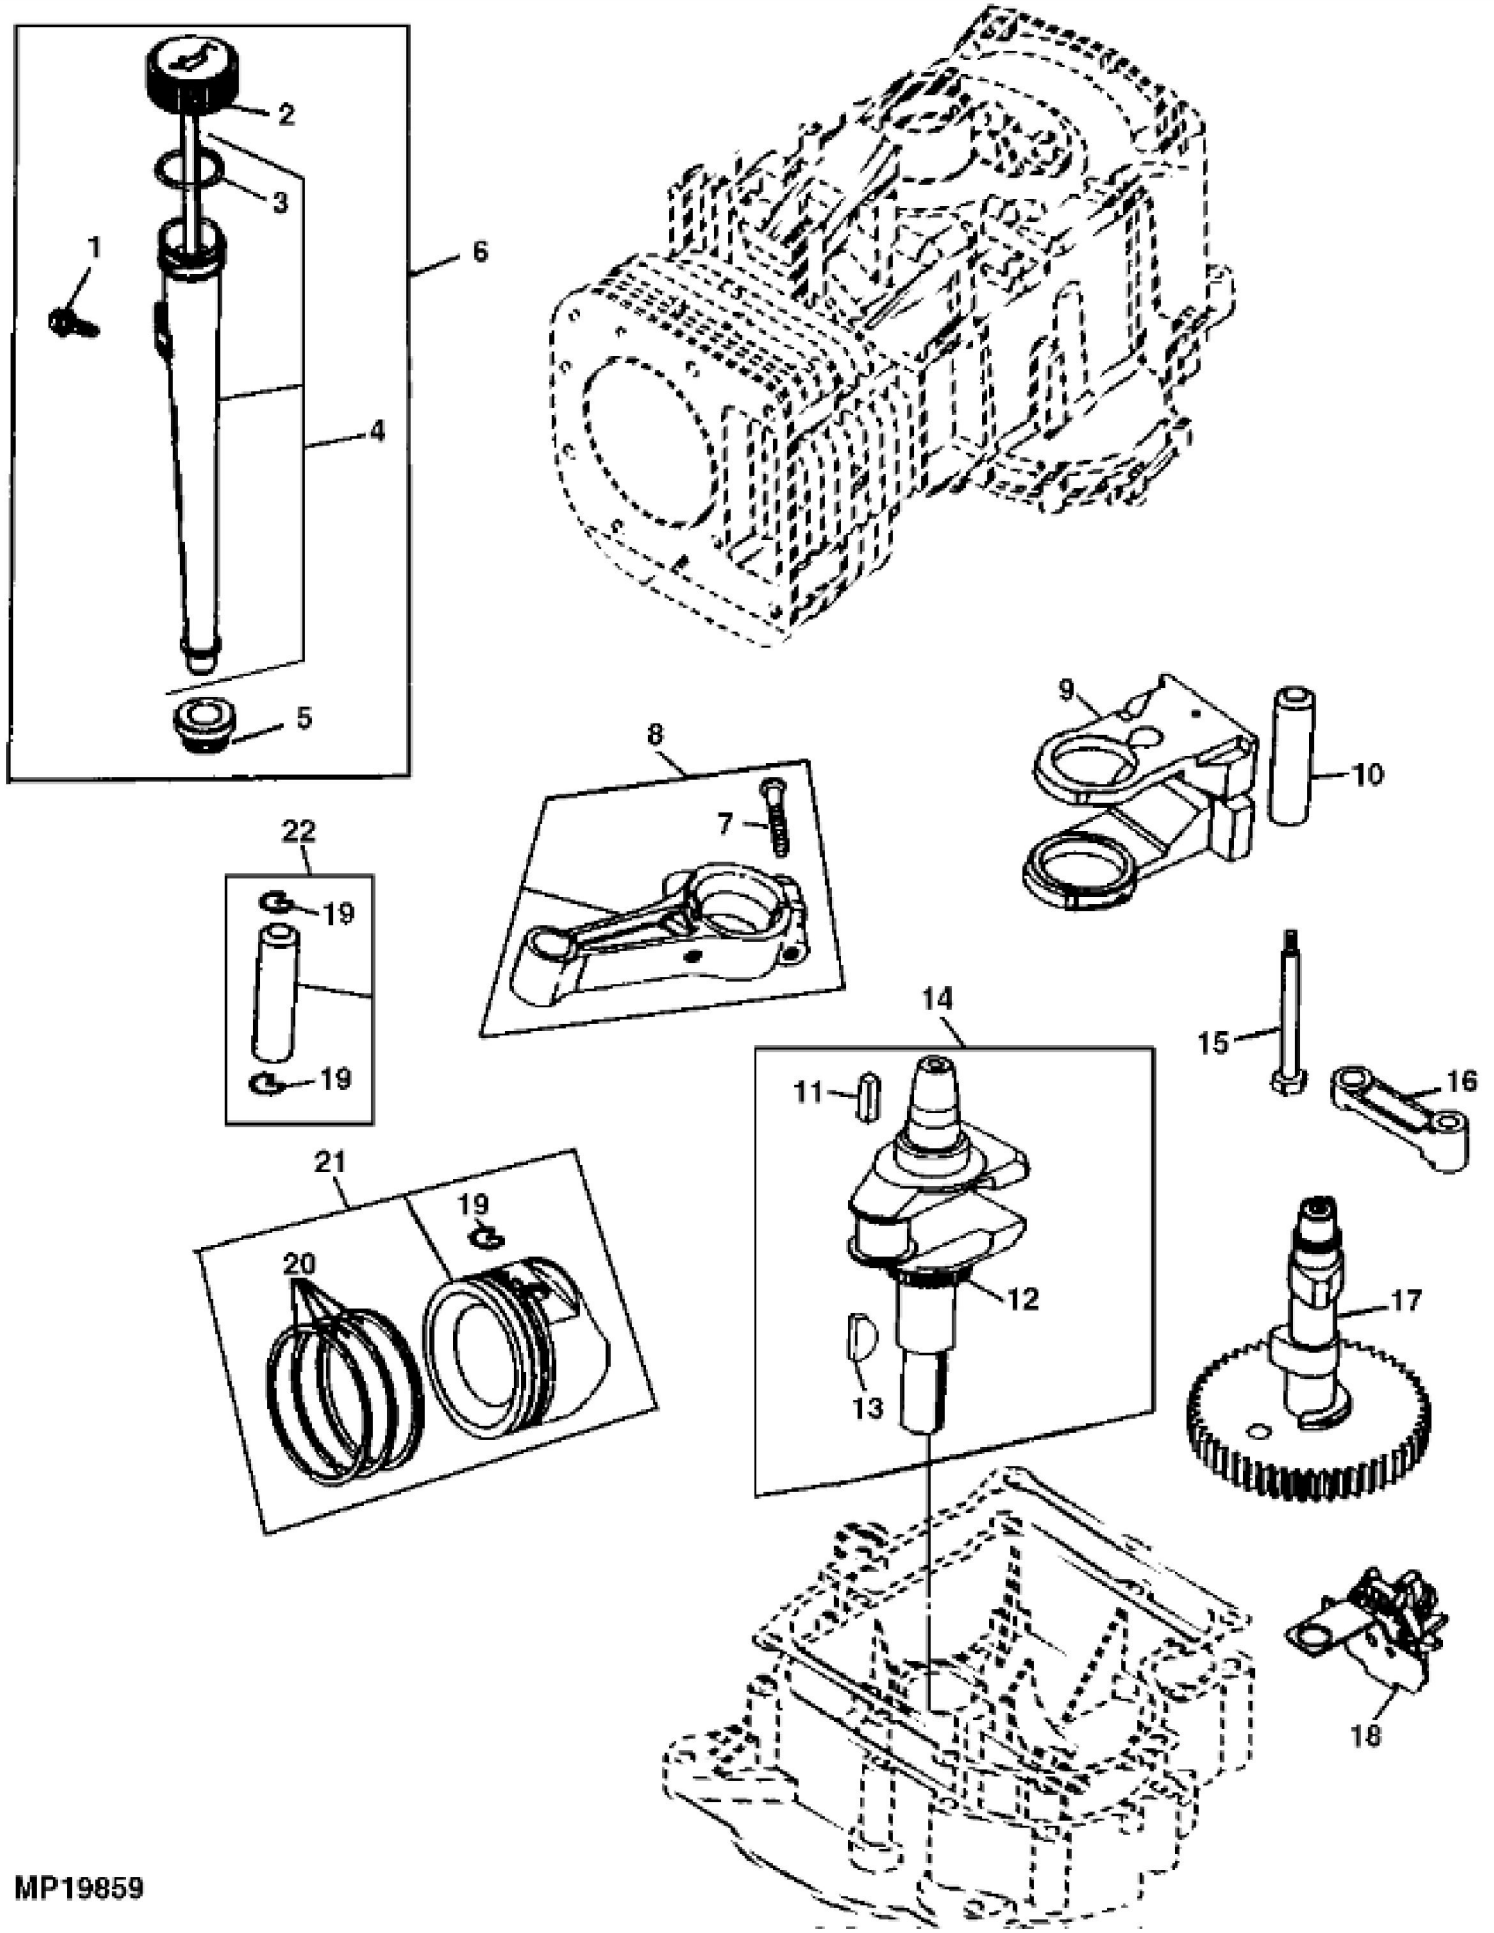

KEY	PART NO.	PART NAME	QTY	REMARKS	
29	19M7798	SCREW	2	M8 X 40, (ENGINE MOUNTING)	
29	19M7897	SCREW	2	M8 X 35, (ENGINE MOUNTING)	
30	AM130888	KIT	1	BUSHING/SEAL, (SUB LG291675S)	
31	LG291675S	SEAL	1		
..	AM128537	GASOLINE ENGINE	1	(311777-0036-E1) (SUB AM133357)	
..	GY00138	GASOLINE ENGINE	1	(311777-0143-E1) (SUB AM133357)	
..	AM133357	SHORT BLOCK ASSEMBLY	1	(SUB AM134602)	
..	AM134602	SHORT BLOCK ASSEMBLY	1	(NLA) (SUB FOR AM133357)	
..	LG692468	LABEL	1	NLA; Emission	

KEY	PART NO.	PART NAME	QTY	REMARKS
1	37H73	SCREW	1	
2	LG692014	FILLER CAP	1	NLA
3	LG270920	SEAL	1	
4	LG691398	TUBE	1	NLA
5	LG281370S	SEAL	1	
6	LG496415	TUBE	1	NLA; OIL FILLER (COMPLETE)
7	LG95190	SCREW	2	
8	M144310	CONNECTING ROD	1	NLA; STD, (SUB FOR LG499468)
8	M142301	CONNECTING ROD	1	.50 MM (.020") US, (SUB FOR LG499940)
9	LG499994	COUNTERWEIGHT	1	
10	LG691239	PIN FASTENER	1	NLA
11	LG222698S	SHAFT KEY	1	
12	LG691284	GEAR	1	TIMING
13	LG691639	KEY	1	
14	LG690136	CRANKSHAFT	1	(NLA)
15	LG691096	CAP SCREW	1	
16	LG691714	LINK	1	
17	AM135141	CAMSHAFT	1	(SUB FOR M150105) (INCLUDES (2) LG690564)
18	LG691968	GEAR	1	
19	LG691299	LOCK	3	
20	LG690162	PISTON RING KIT	1	NLA; Std
20	LG690166	PISTON RING KIT	1	.50 MM (.020") OS, NLA
21	MIA11687	PISTON REPLACEMENT KIT	1	NLA; STD, (SUB FOR LG692271)
21	LG692273	PISTON REPLACEMENT KIT	1	.50 MM (.020") OS, NLA
22	LG498319	PISTON PIN	1	