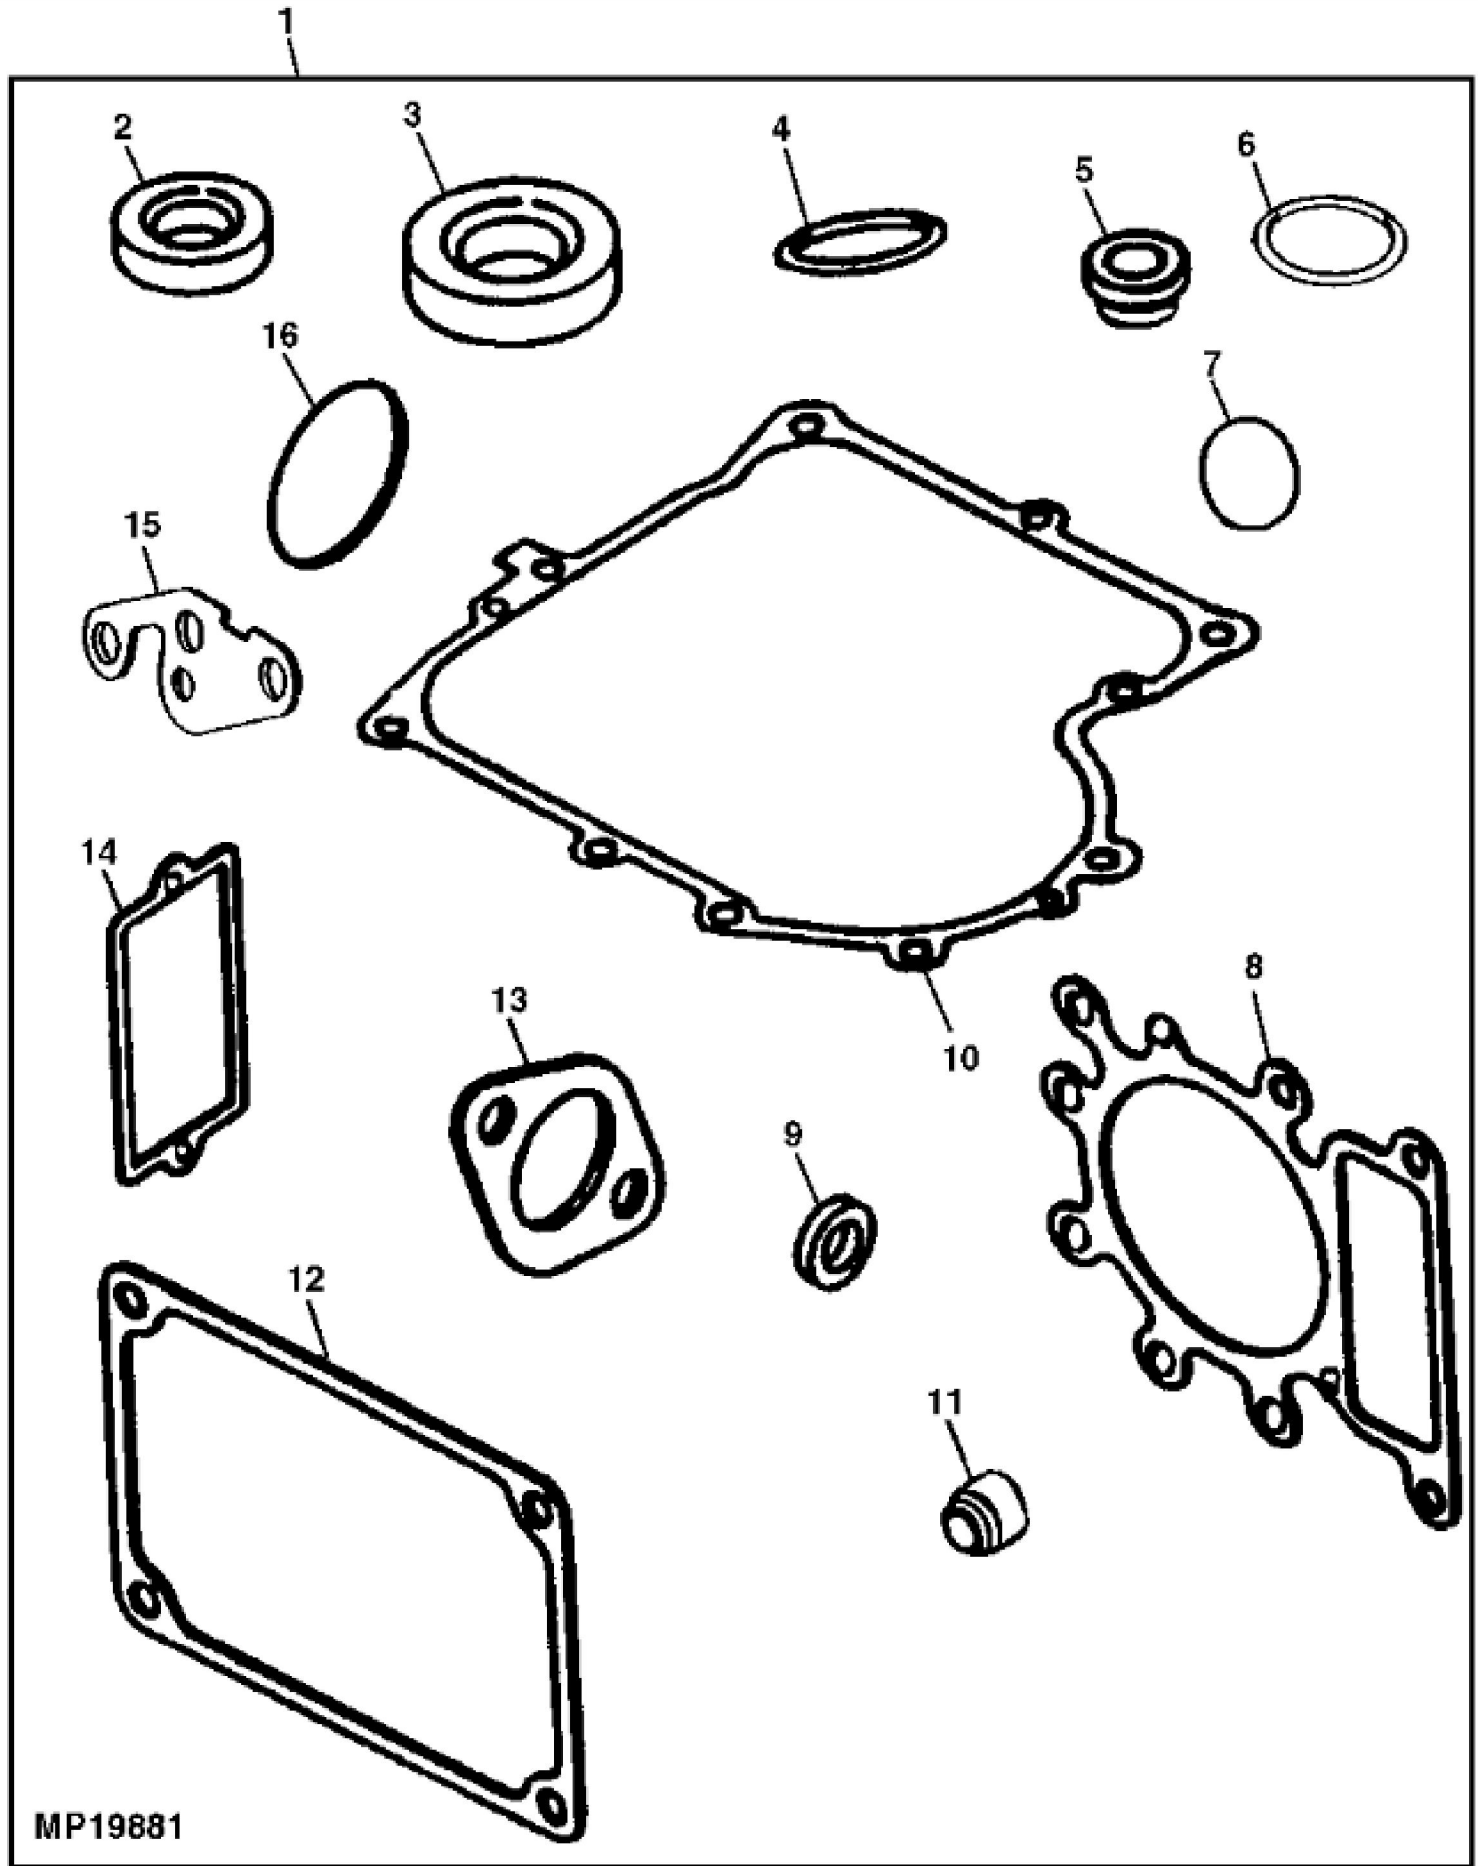

John Deere > Turf And Utility >TRACTOR, LAWN AND GARDEN >SABRE - TRACTOR, LAWN AND GARDEN >SABRE 1742GS and 1742HS Lawn Tractors (Model year 2000 & 2001) >20 ENGINE GU10247, GU10295, GU10344 >ST567633 - CYLINDER HEAD

KEY	PART NO.	PART NAME	QTY	REMARKS
1	MIA11468	CYLINDER HEAD	1	(SUB FOR AM132972 OR LG690188 OR MIA11079)
2	LG691843	CAP	2	
3	LG691279	SPRING	2	
4	LG499586	RETAINER	1	(SUB FOR LG691752 OR M144618)
5	MIA11214	EXHAUST VALVE	1	(SUB FOR MIA10688 OR AM134724 OR AM133877 OR AM132546 OR LG495856)
6	LG690968	SEAL	1	
7	MIA10689	INTAKE VALVE	1	(SUB FOR LG495857 OR M149939)
8	LG272475S	GASKET	1	ROCKER COVER
9	MIU11490	ENGINE CYLINDER HEAD GASKET	1	(SUB FOR M150400 OR LG692410)
10	LG692138	O-RING	1	
11	LG690822	GUIDE	1	
12	LG691095	STUD	2	
13	LG691751	ROCKER ARM	2	
14	LG691986	ADJUSTER	2	
15	M144311	GASKET	1	INTAKE
16	LG690564	TAPPET	2	
17	LG692003	PUSH ROD	1	INTAKE
17	LG692011	PUSH ROD	1	EXHAUST
18	MIU12708	COVER	1	(INCLUDES LG272475S) (SUB FOR LG225521 OR LG692492 OR MIU11055)
19	37H73	SCREW	4	
20	LG690360	BOLT	8	
21	M152565	GUARD	1	FLYWHEEL, (USE WITH MIA11079)
22	MIU11713	SHIELD	1	CYLINDER
23	LG692236	GASKET	1	EXHAUST

MP19881