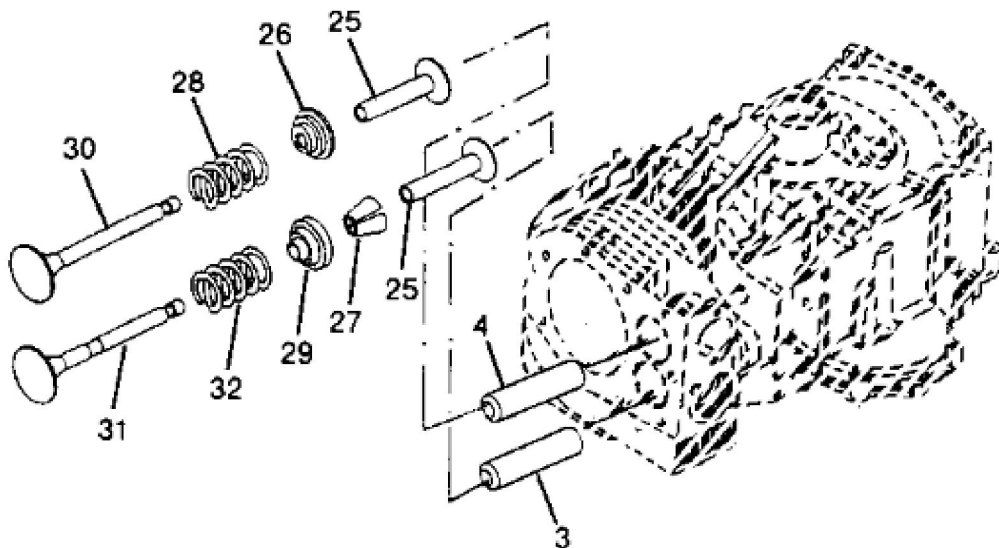

TT00101

KEY	PART NO.	PART NAME	QTY	REMARKS
1	LG224545	SHIELD	1	HEAT
2	LG391086S	SEAL	1	UPPER CRANK (SUB FOR LG391086)
3	LG690222	FLYWHEEL	1	(SUB FOR LG492326)
4	LG222561	OIL CUP	1	
5	LG225136	WASHER	1	(SUB FOR LG224061)
6	LG691323	SPACER	1	(SUB FOR LG280848)
7	LG691058	BOLT	2	(SUB FOR LG94627)
8	LG691927	FAN	1	(SUB FOR LG281355 OR LG281400)
9	LG224413	RETAINER	1	
10	LG690492	SCREEN	1	(SUB FOR LG224948)
11	LG94626	SCREW	3	
12	LG691802	VALVE SEAT	1	NLA; INTAKE (SUB FOR LG261463)
13	LG691844	VALVE SEAT	1	NLA; SUB FOR LG262924; Exhaust
14	LG271866S	GASKET	1	(SUB FOR LG271866)
15	LG494240	CYLINDER HEAD	1	(NLA)
16	LG690904	CAP SCREW	9	NLA; SUB FOR LG94622
17	LG494238	RESERVOIR	1	
18	LG692226	GASKET	1	0.38MM (.015"), (SUB FOR LG271916)
18	LG692406	GASKET	1	0.13MM (.015"), (SUB FOR LG271997)
18	LG692405	GASKET	1	0.23MM (.009"), (SUB FOR LG271996)
19	LG27803S	GASKET	1	(SUB FOR LG27803)
20	LG495735	BREATHER	1	
21	LG691328	TUBE	1	(SUB FOR LG281246)
22	LG691666	CAP SCREW	2	(SUB FOR LG94621)
23	LG692125	CAP SCREW	9	(SUB FOR LG94624)
24	15H623	PIPE PLUG	1	3/8", (SUB FOR LG94239 OR LG690946)
25	LG291675S	SEAL	1	LOWER CRANK (SUB FOR LG291675)
26	LG496413	CRANKCASE	1	NLA, (INCLUDES PARTS MARKED (A))
27	LG491986	BUSHING KIT	1	NLA; (A) Governor Shaft Bushing
28	LG399676	RING GEAR	1	(SUB FOR LG392134)
29	LG399265	BEARING	1	NLA; ORDER MIA11778; (A)
29	MIA11778	SEAL KIT	1	
30	LG691003	CAP SCREW	1	(A) (SUB FOR LG94623 OR LG94386)
31	AM119686	DRAIN VALVE	1	

<https://www.ebooklibonline.com>

Hello dear friend!

Thank you very much for reading.

Enter the link into your browser.

The full manual is available for immediate download.

<https://www.ebooklibonline.com>

KEY	PART NO.	PART NAME	QTY	REMARKS	
32	M120777	CAP	1		
33	HOSE	1	(MAKE FROM TY22327)	
..	LG499362	LABEL KIT	1	ENGINE (SUB FOR LG491252)	
..	28M7071162	GASOLINE ENGINE	1	(13 HP), (SUB FOR 28M7070526A1 OR 2847071036E1)	