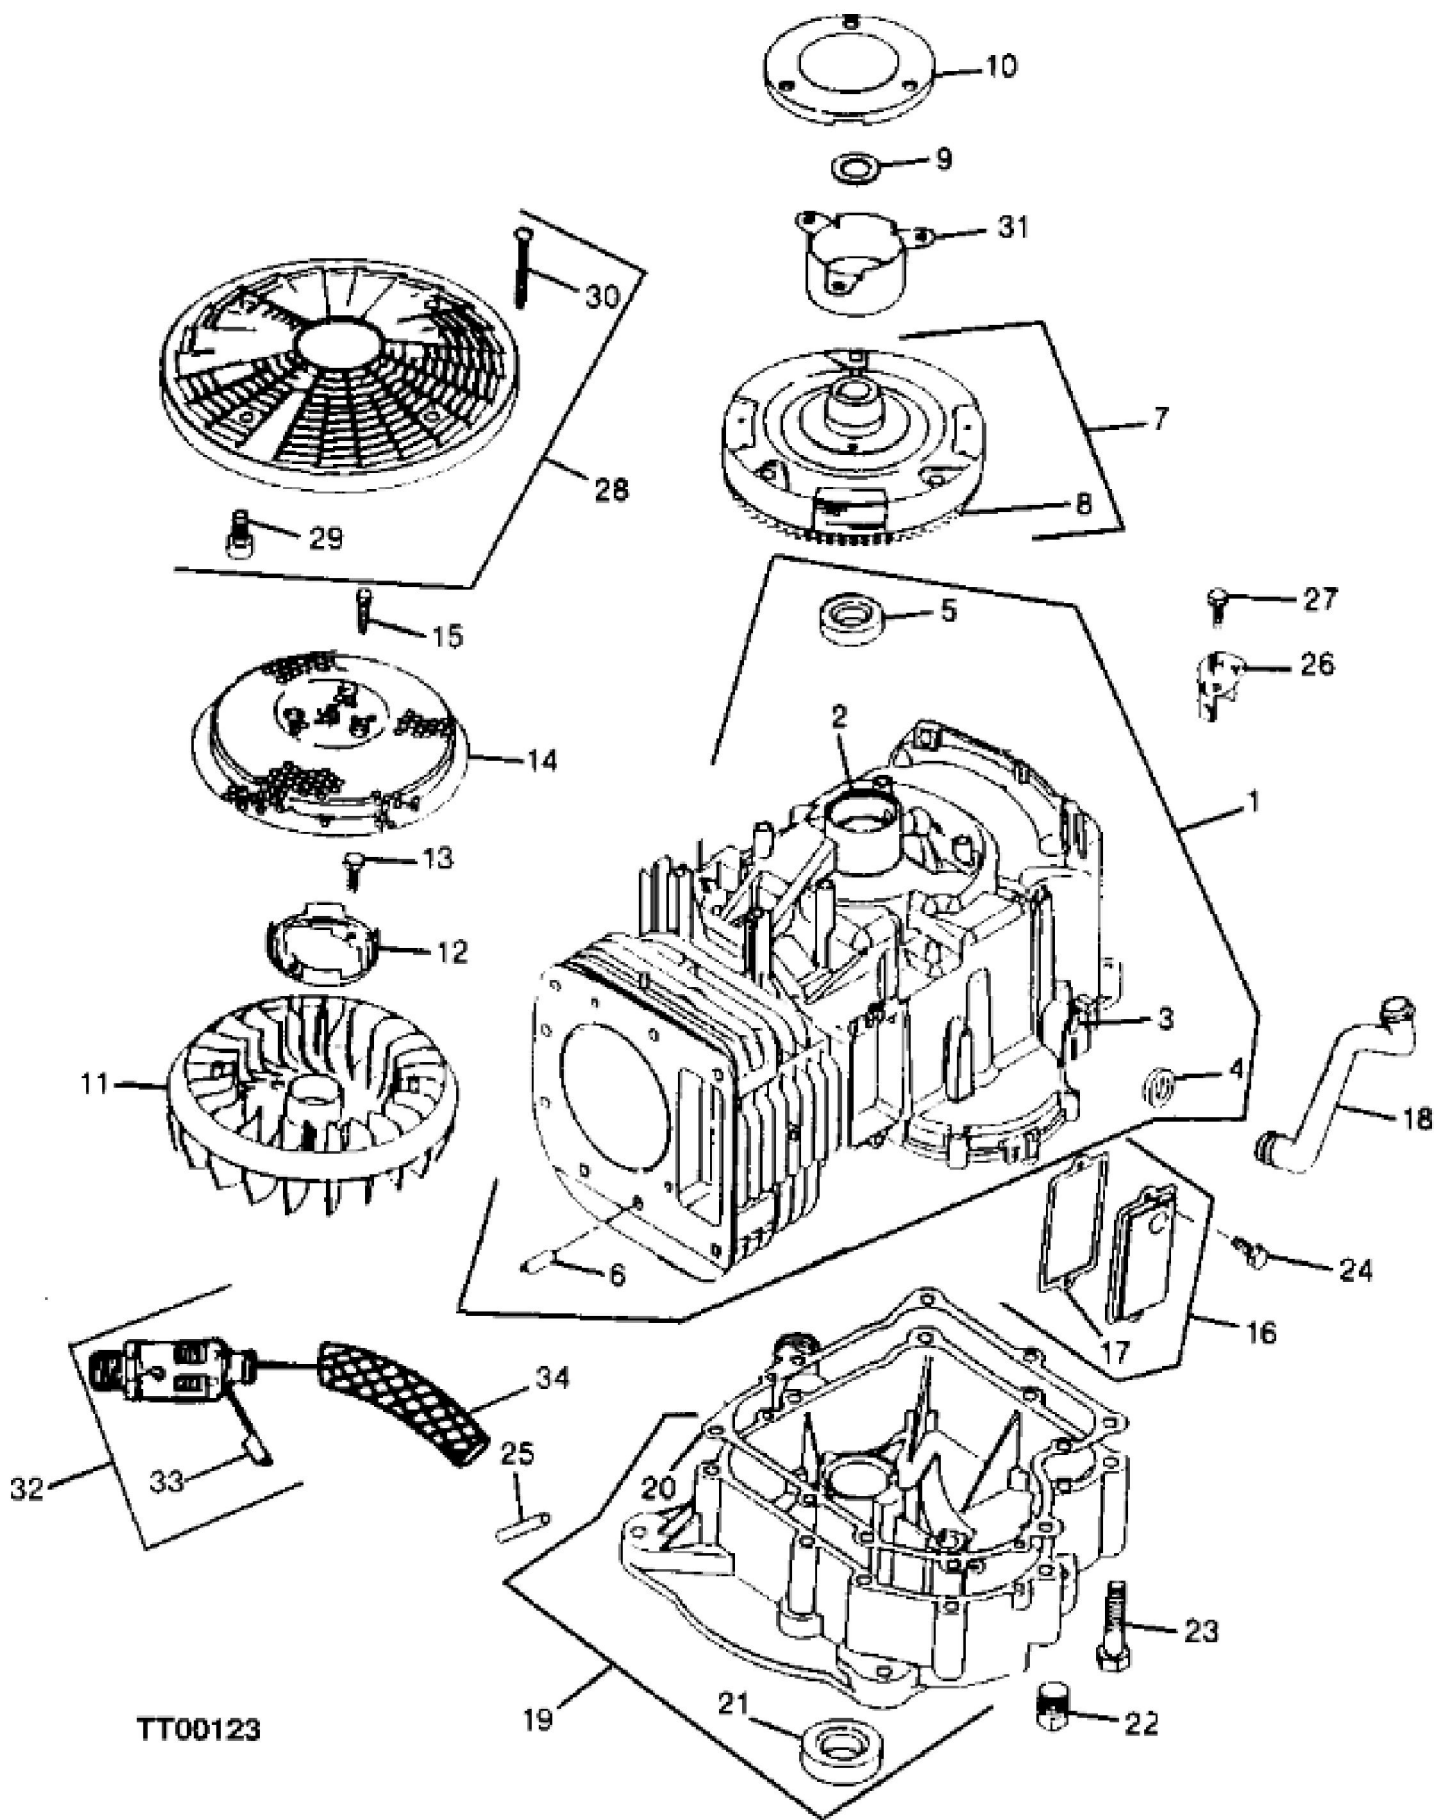

KEY	PART NO.	PART NAME	QTY	REMARKS	
29	LG691939	RETAINER	1	NLA; SUB FOR LG292260	
30	LG262247S	INTAKE VALVE	1	(SUB FOR LG262247)	
31	LG262246S	EXHAUST VALVE	1	SUB FOR LG262246; NLA	
32	LG691597	SPRING	1	NLA; SUB FOR LG26828	
33	37H73	SCREW	2		
34	LG691133	BOLT	2	NLA; (SUB FOR LG94671 OR LG95017)	
35	LG691588	LOCK	1	(PKG OF 2), (SUB FOR LG26026)	

KEY	PART NO.	PART NAME	QTY	REMARKS
1	LG494241	GASKET KIT	1	
2	LG391086S	SEAL	1	UPPER CRANKSHAFT (SUB FOR LG391086)
3	LG291675S	SEAL	1	LOWER CRANKSHAFT (SUB FOR LG291675)
4	LG691870	SEAL	1	DIPSTICK (SUB FOR LG270920)
5	LG281370S	SEAL	1	DIPSTICK TUBE (SUB FOR LG281370)
6	LG691917	GASKET	1	AIR CLEANER (SUB FOR LG281106)
7	LG692407	SEAL	1	CRANKCASE BREATHER TUBE (SUB FOR LG491323)
8	LG692226	GASKET	1	.38 MM (.015"), (SUB FOR LG271916)
8	LG692406	GASKET	1	.13 MM (.005"), (SUB FOR LG271997)
8	LG692405	GASKET	1	.23 MM (.009"), (SUB FOR LG271996)
9	LG271866S	GASKET	1	CYLINDER HEAD (SUB FOR LG271866)
10	LG27803S	GASKET	1	BREATHER (SUB FOR LG27803)
11	LG272554S	GASKET	1	INTAKE MANIFOLD (SUB FOR LG272554)