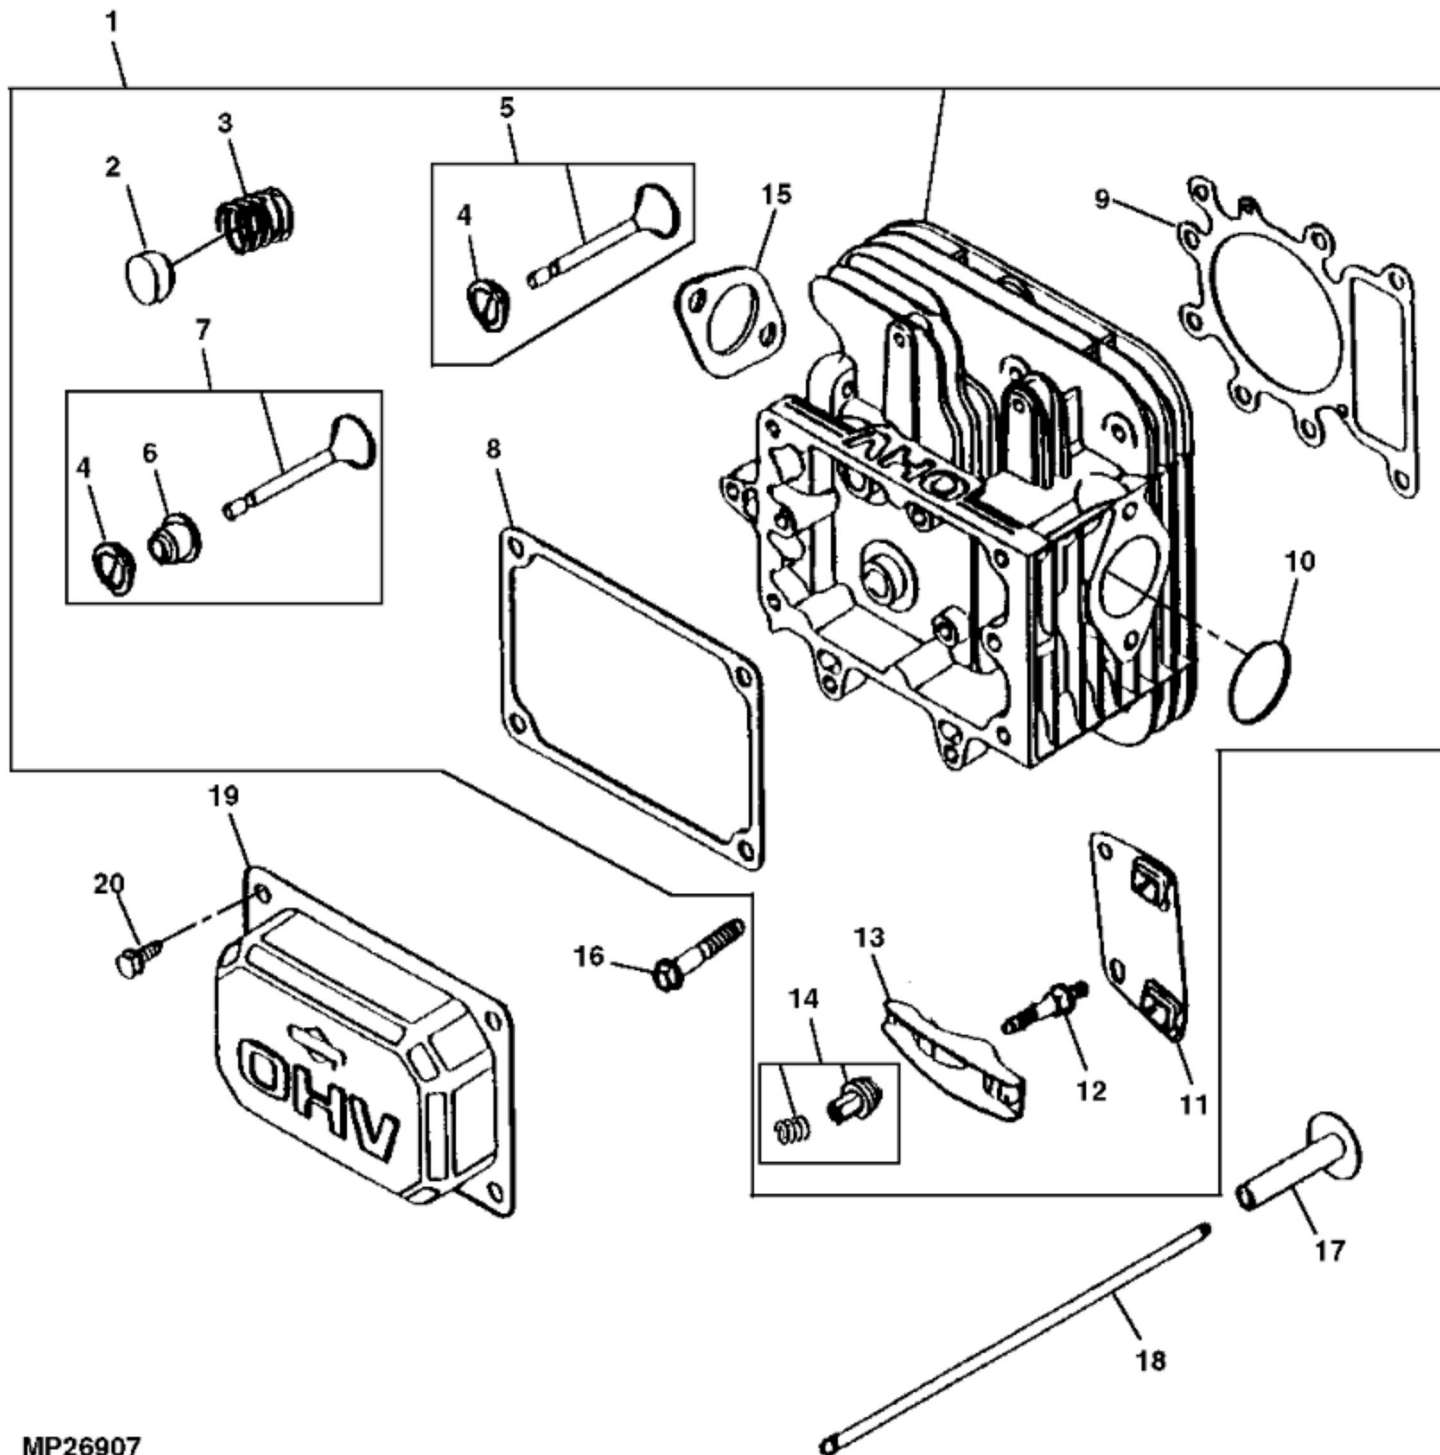

MX284405

KEY	PART NO.	PART NAME	QTY	REMARKS
1	M147493	SCREEN	1	(SUB MIU11503)
2	37H43	SCREW	4	
3	LG690582	WASHER	1	
4	LG691058	BOLT	2	
5	LG690452	RETAINER	1	
6	M147494	FAN	1	
6	MIU11503	FAN	1	(SUB MIA11519
7	AM132343	FLYWHEEL	1	ORDER AUC10649; ALSO ORDER MIU13972
7	AUC10649	FLYWHEEL	1	
8	LG691265	SNAP RING	1	
9	LG693713	GEAR	1	
10	M147508	SCREW	2	
11	MIU11682	TUBE	1	BREATHER, (SUB FOR M147499)
12	M147500	COVER	1	ORDER MIU11631
12	MIU11631	COVER	1	
13	M147564	GASKET	1	
14	M147507	SCREW	2	
15	M147501	BREATHER	1	BREATHER
16	AM132344	CYLINDER BLOCK	1	
17	LG399265	BEARING	1	ORDER MIA11778; Bushing W/Seal
17	MIA11778	SEAL KIT	1	Bushing W/Seal
18	LG391086S	SEAL	1	(MAGNETO SIDE)
19	LG690959	DOWEL PIN	1	
20	LG692407	SEAL	1	GOVERNOR
21	M147497	BUSHING	1	GOVERNOR
22	M147513	GASKET	1	
23	MIU11958	SEAL	1	PTO SIDE, (SUB FOR LG690947 OR MIU11212)
24	AM132352	RESERVOIR	1	
25	AM131611	TUBE	1	OIL DRAIN
26	OIL TUBE	1	
27	T77932	O-RING	1	
28	CAP	1	
29	GC00331	BOLT	4	ORDER GX24210; Engine Mounting
29	GX24210	SCREW	4	
30	LG692125	CAP SCREW	12	

Thank you so much for reading

KEY	PART NO.	PART NAME	QTY	REMARKS
1	AM135145	DIPSTICK	1	(SUB FOR M147514)
2	LG691031	O-RING	1	
3	LG691032	SEAL	1	
4	AM132353	DIPSTICK TUBE	1	
5	MIA10624	ROD	1	(SUB FOR AM132346)
6	MIU11051	SCREW	1	(SUB FOR LG692852)
7	MIA10989	COUNTERWEIGHT	1	SUB FOR AM132354, INCLUDES (2) M152556 AND (2) MIU11436 AND MIU11437
8	MIU11437	PLUG	1	SUB FOR M147515
9	AM135141	CAMSHAFT	1	(SUB FOR LG693450 OR M150105)
10	LG690564	TAPPET	2	
11	LG691968	OIL SLINGER	1	
12	M147512	GEAR	1	TIMING
13	26H4	SHAFT KEY	1	1/8" X 3/8"
13	LG691639	KEY	1	
14	MIA11844	CRANKSHAFT	1	SUB FOR AM132351
15	LG222698S	SHAFT KEY	1	
16	M152553	LOCK	3	
17	M147510	PISTON RING KIT	1	SUB MIA11501
17	M147511	PISTON RING KIT	1	.50 MM (.020") OS
17	MIU12189	RING KIT	1	ORDER MIU14357; STD
17	MIU14357	RING KIT	1	
18	MIA11501	PISTON REPLACEMENT KIT	1	SUB FOR AM132348, INCLUDES MIU12189
18	AM132349	PISTON REPLACEMENT KIT	1	.50 MM (.020") OS
19	AM132347	PISTON PIN	1	