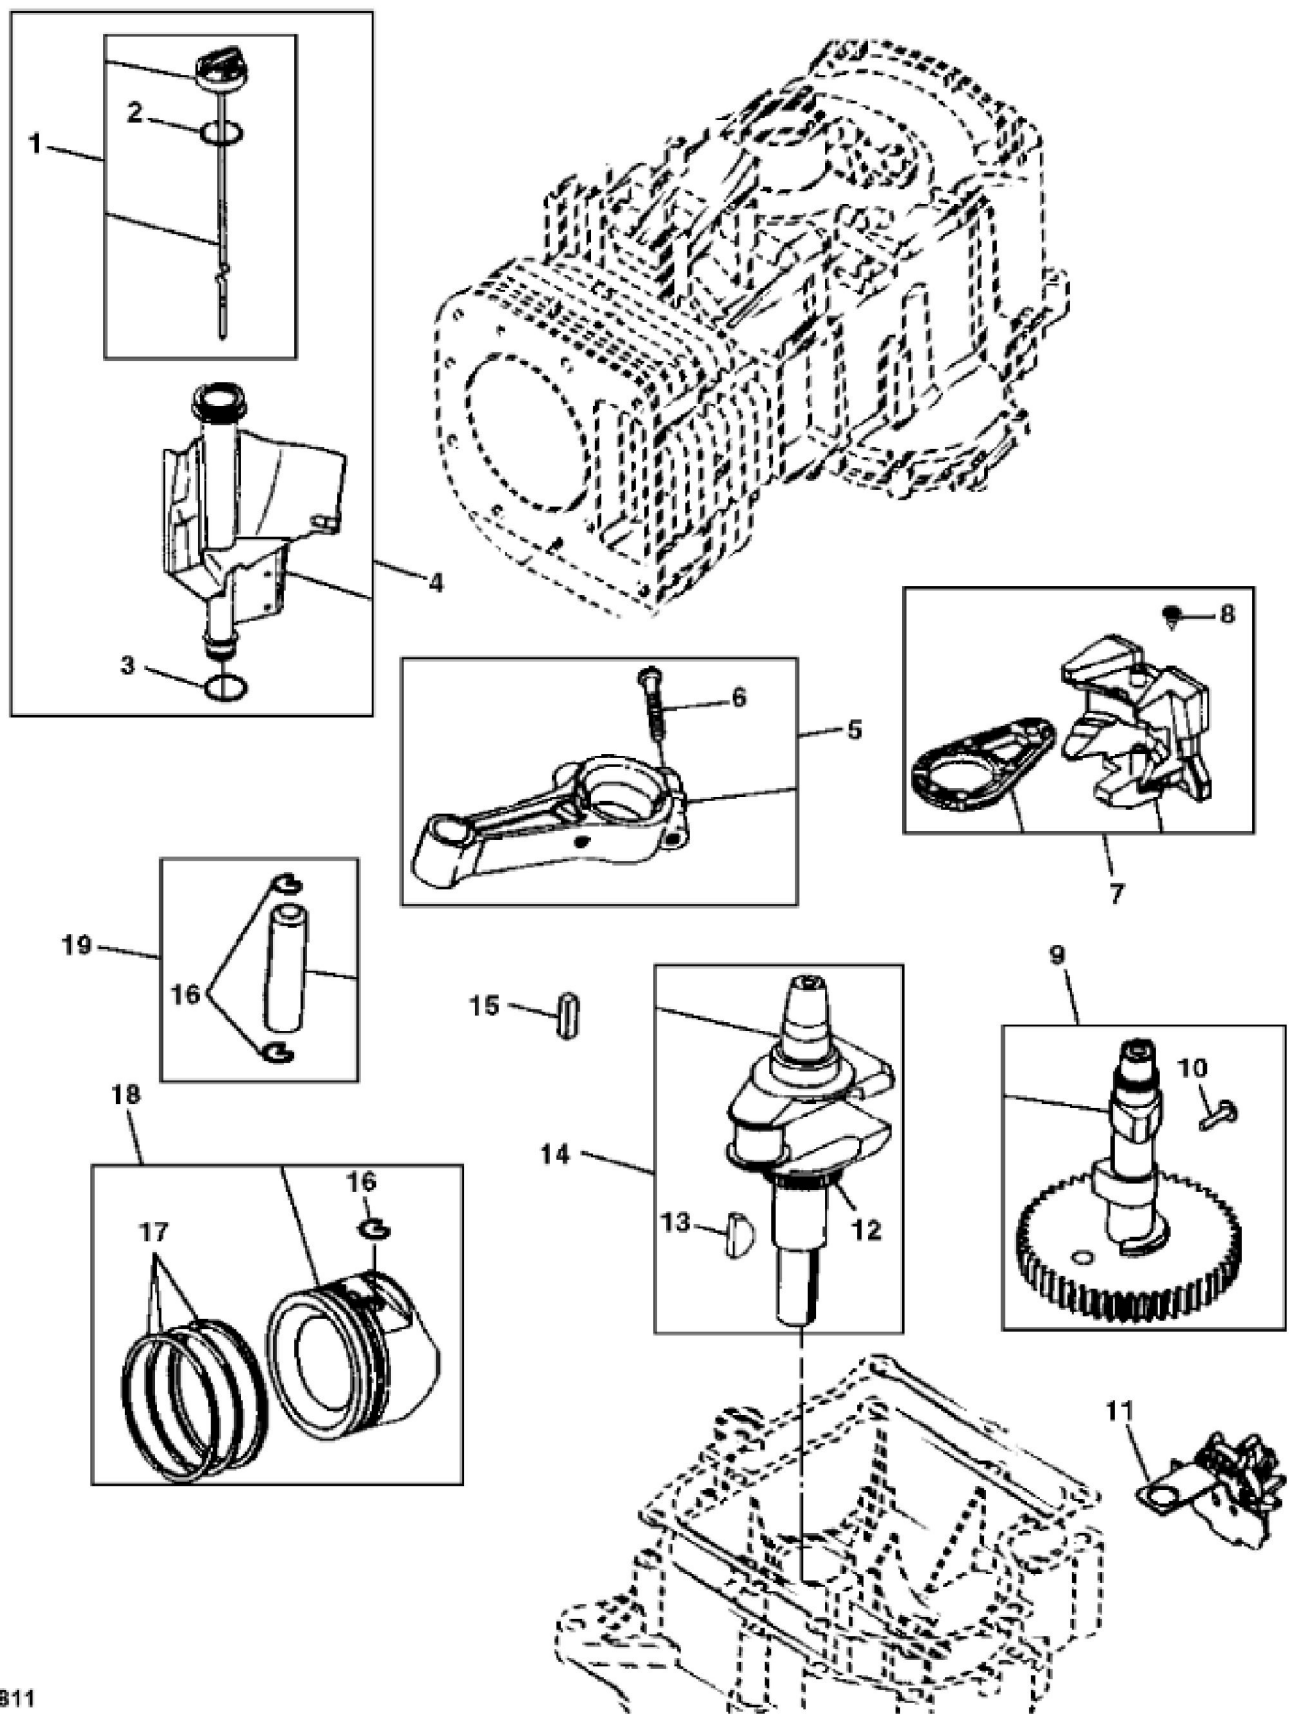

MX284405

KEY	PART NO.	PART NAME	QTY	REMARKS
1	M147493	SCREEN	1	(SUB MIU11503)
2	37H43	SCREW	4	
3	LG690582	WASHER	1	
4	LG691058	BOLT	2	
5	LG690452	RETAINER	1	
6	M147494	FAN	1	
6	MIU11503	FAN	1	(SUB MIA11519
7	AM132343	FLYWHEEL	1	ORDER AUC10649; ALSO ORDER MIU13972
7	AUC10649	FLYWHEEL	1	
8	LG691265	SNAP RING	1	
9	LG693713	GEAR	1	
10	M147508	SCREW	2	
11	MIU11682	TUBE	1	BREATHER, (SUB FOR M147499)
12	M147500	COVER	1	ORDER MIU11631
12	MIU11631	COVER	1	
13	M147564	GASKET	1	
14	M147507	SCREW	2	
15	M147501	BREATHER	1	BREATHER
16	AM132344	CYLINDER BLOCK	1	
17	LG399265	BEARING	1	ORDER MIA11778; Bushing W/Seal
17	MIA11778	SEAL KIT	1	Bushing W/Seal
18	LG391086S	SEAL	1	(MAGNETO SIDE)
19	LG690959	DOWEL PIN	1	
20	LG692407	SEAL	1	GOVERNOR
21	M147497	BUSHING	1	GOVERNOR
22	M147513	GASKET	1	
23	MIU11958	SEAL	1	PTO SIDE, (SUB FOR LG690947 OR MIU11212)
24	AM132352	RESERVOIR	1	
25	AM131611	TUBE	1	OIL DRAIN
26	OIL TUBE	1	
27	T77932	O-RING	1	
28	CAP	1	
29	GC00331	BOLT	4	ORDER GX24210; Engine Mounting
29	GX24210	SCREW	4	
30	LG692125	CAP SCREW	12	

<https://www.ebooklibonline.com>

Hello dear friend!

Thank you very much for reading.

Enter the link into your browser.

The full manual is available for immediate download.

<https://www.ebooklibonline.com>

KEY	PART NO.	PART NAME	QTY	REMARKS
31	15H623	PIPE PLUG	1	3/8", (SUB FOR LG690946)
32	MIU11635	PLUG	1	(A)
33	MIA13017	SCREEN KIT	1	(A) SUB FOR MIU11634 AND MIA11525
34	MIU11638	SCREW	2	(A)
35	MIU12139	FLYWHEEL	1	(A) FAN
36	MIU13972	KEY	1	USE WITH AUC10649
..	AM131588	GASOLINE ENGINE	1	14.5 HP
..	AM133286	GASOLINE ENGINE	1	(MARKED 285H07-0026-E1) (SUB FOR AM131588)
..	MIA11519	FLYWHEEL KIT	1	(INCLUDES PARTS MARKED (A))