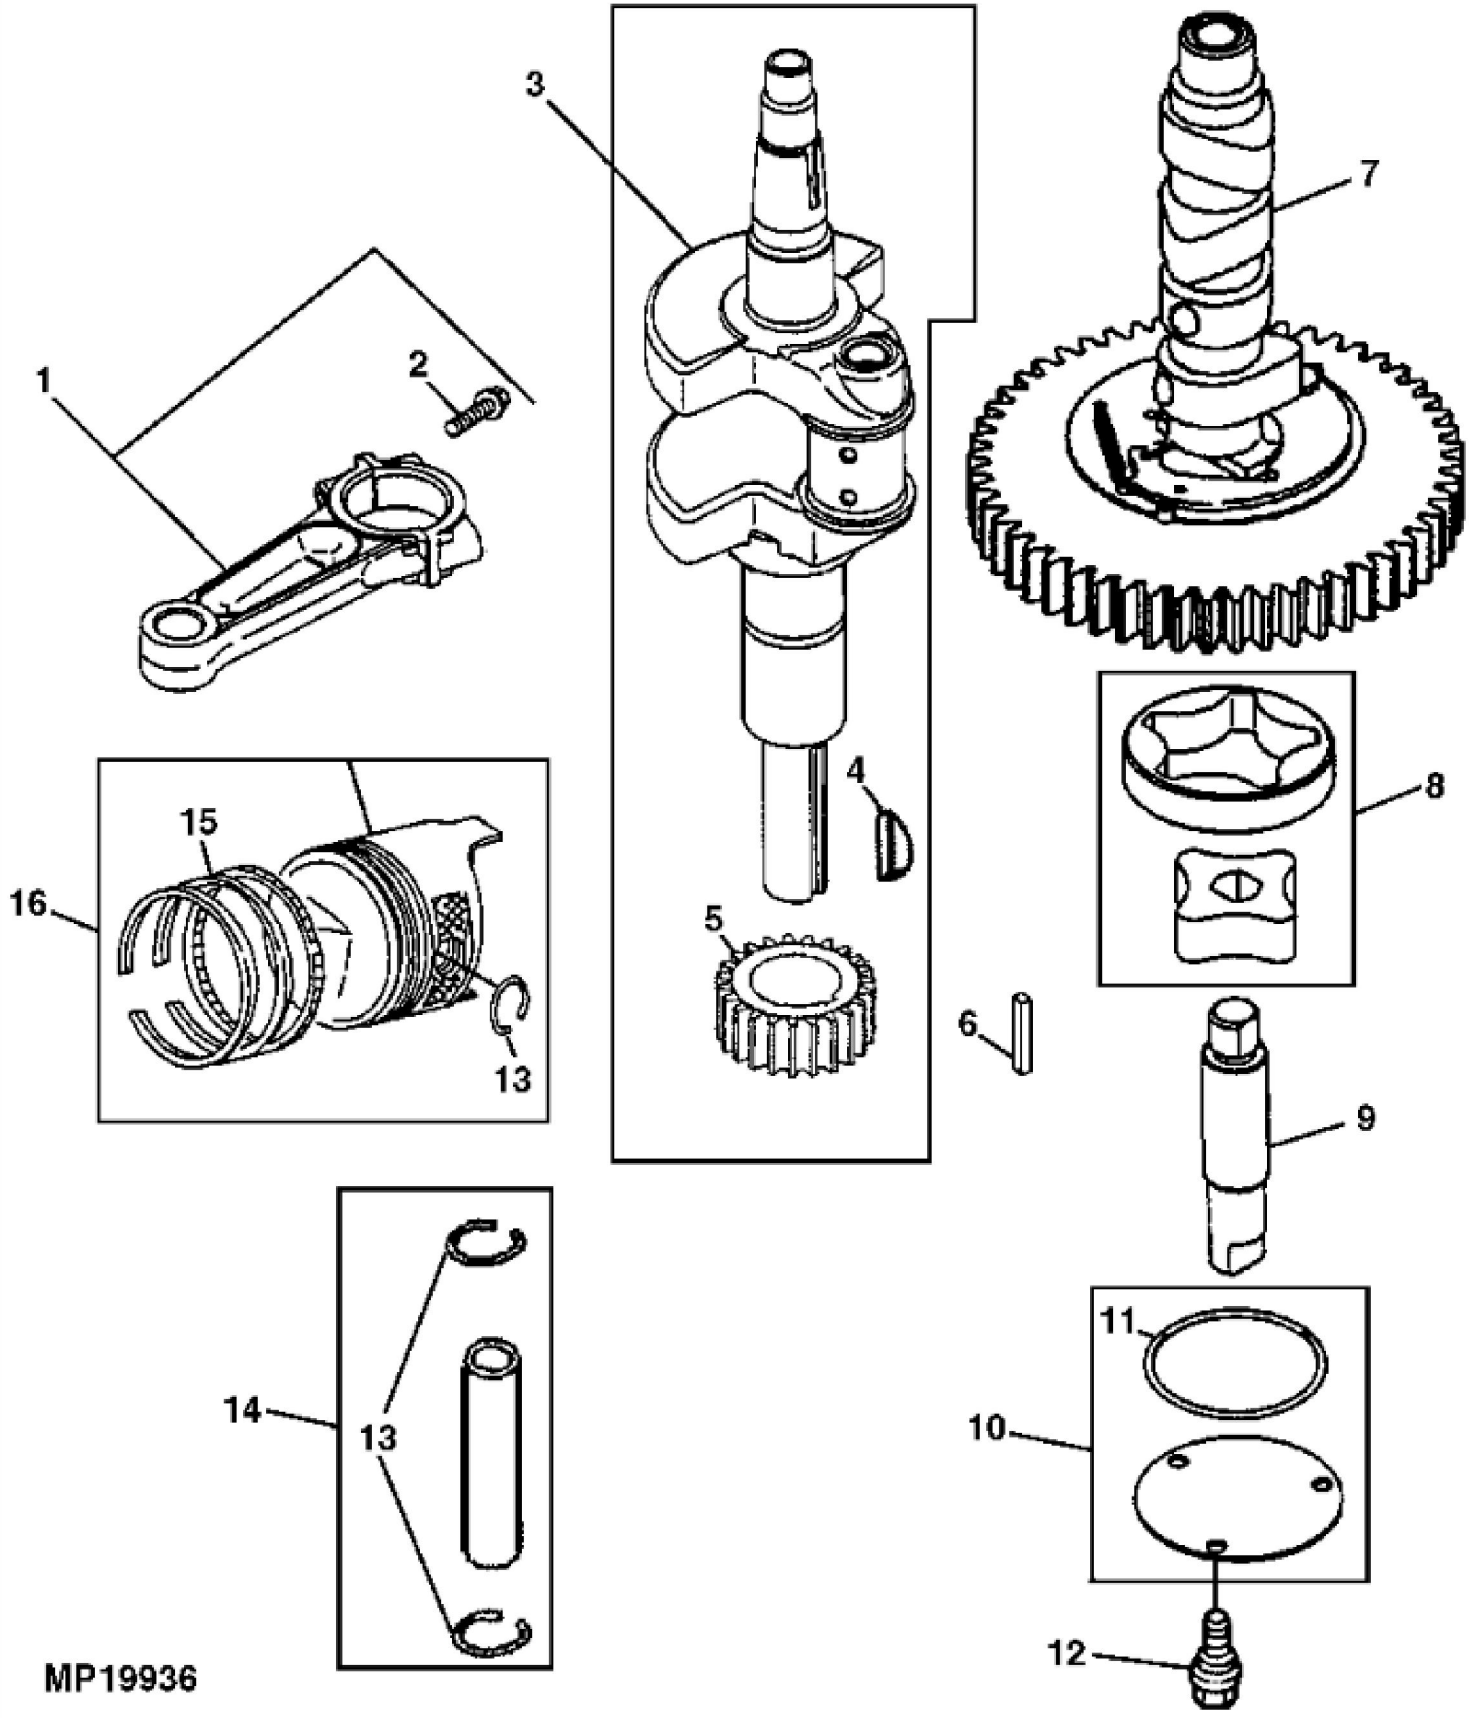

<https://www.ebooklibonline.com>

Hello dear friend!

Thank you very much for reading.

Enter the link into your browser.

The full manual is available for immediate download.

<https://www.ebooklibonline.com>

KEY	PART NO.	PART NAME	QTY	REMARKS
26	MIA10872	BREATHER	1	(SUB FOR LG499601)
27	M142896	SCREW	10	
28	LG691045	CRANK	1	GOVERNOR
29	M142282	BUSHING	2	
30	M142286	RETAINER	1	
31	M142280	WASHER	1	
32	GC00331	SCREW	4	NLA; ORDER GX24210; Engine Mounting
32	GX24210	SCREW	4	
33	AM131611	DRAIN PLUG	1	OIL DRAIN
34	TUBE	1	
35	T77932	O-RING	1	
36	M144897	CAP	1	
..	MIA10362	GASOLINE ENGINE	1	(SUB MIA10808)
..	MIA10808	GASOLINE ENGINE	1	NLA; ORDER MIA12234
..	MIA12234	GASOLINE ENGINE	1	NLA; MARKED 445577-0110-E1; ORDER MIA12444
..	MIA12444	GASOLINE ENGINE	1	

Thank you so much for reading

KEY	PART NO.	PART NAME	QTY	REMARKS
1	MIA11459	CONNECTING ROD	2	(SUB FOR AM135101)
2	LG690976	SCREW	2	
3	AM135083	CRANKSHAFT	1	(SUB MIA11457)
3	MIA11457	CRANKSHAFT	1	(INCLUDES LG690980)
4	26H4	SHAFT KEY	1	1/8" X 3/8"
5	LG690980	GEAR	1	TIMING
6	LG222698S	SHAFT KEY	1	FLYWHEEL
7	M151221	SHAFT	1	CAM
7	MIA11789	CAMSHAFT	1	USE WITH MIA12234
8	MIA11172	OIL PUMP	1	(SUB FOR LG499054)
8	MIU12143	OIL PUMP	1	(USE WITH MIA11584)
9	LG691042	SHAFT	1	NLA; ORDER MIA11172
9	MIA11172	OIL PUMP	1	
10	LG499613	COVER	1	
10	MIA11464	COVER	1	(USE WITH MIA11584)
11	LG690589	SEAL	1	
11	MIU12153	SEAL	1	(USE WITH MIA11584)
12	M151228	SCREW	3	
12	MIU12142	SCREW	3	(USE WITH MIU12143)
13	LG690975	LOCK	2	
14	LG690229	PISTON PIN	2	
15	AM129799	PISTON RING KIT	1	STD (SUB MIA10996)
15	MIU11282	PISTON RING KIT	1	SUB FOR MIU11453; STD
16	MIA10996	PISTON	2	STD (SUB FOR AM129798)
16	MIA10877	PISTON	1	USE WITH MIA10808; STD
16	MIA10878	PISTON	1	USE WITH MIA10808