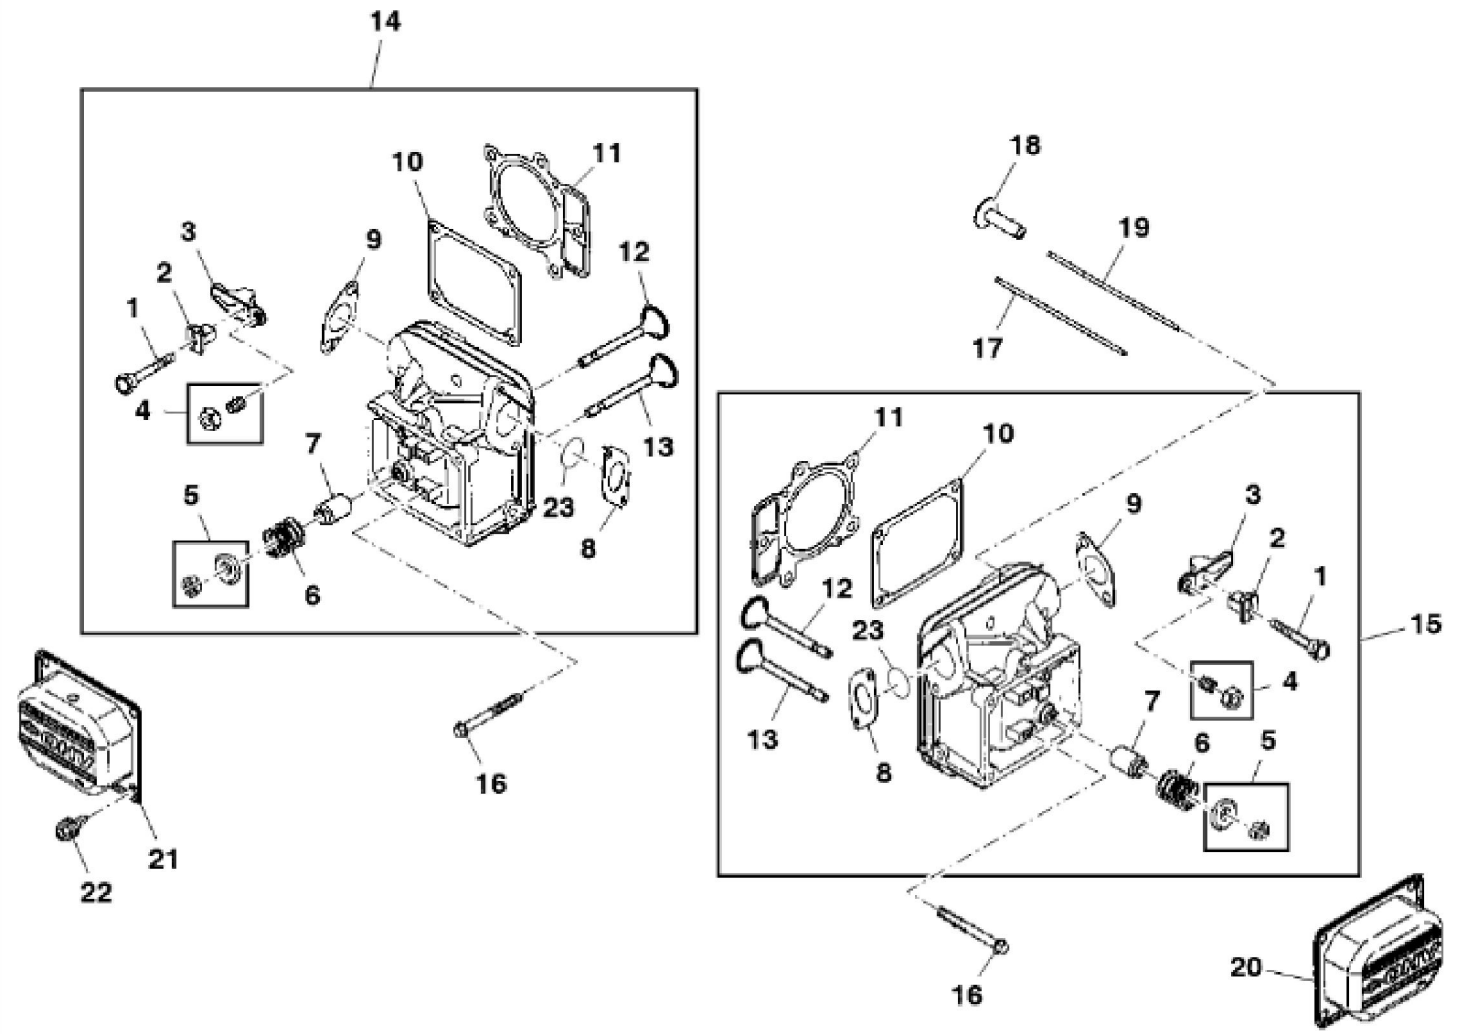

Thank you so much for reading

KEY	PART NO.	PART NAME	QTY	REMARKS
1	MIA11459	CONNECTING ROD	2	(SUB FOR AM135101)
2	LG690976	SCREW	2	
3	AM135083	CRANKSHAFT	1	(SUB MIA11457)
3	MIA11457	CRANKSHAFT	1	(INCLUDES LG690980)
4	26H4	SHAFT KEY	1	1/8" X 3/8"
5	LG690980	GEAR	1	TIMING
6	LG222698S	SHAFT KEY	1	FLYWHEEL
7	M151221	SHAFT	1	CAM
7	MIA11789	CAMSHAFT	1	USE WITH MIA12234
8	MIA11172	OIL PUMP	1	(SUB FOR LG499054)
8	MIU12143	OIL PUMP	1	(USE WITH MIA11584)
9	LG691042	SHAFT	1	NLA; ORDER MIA11172
9	MIA11172	OIL PUMP	1	
10	LG499613	COVER	1	
10	MIA11464	COVER	1	(USE WITH MIA11584)
11	LG690589	SEAL	1	
11	MIU12153	SEAL	1	(USE WITH MIA11584)
12	M151228	SCREW	3	
12	MIU12142	SCREW	3	(USE WITH MIU12143)
13	LG690975	LOCK	2	
14	LG690229	PISTON PIN	2	
15	AM129799	PISTON RING KIT	1	STD (SUB MIA10996)
15	MIU11282	PISTON RING KIT	1	SUB FOR MIU11453; STD
16	MIA10996	PISTON	2	STD (SUB FOR AM129798)
16	MIA10877	PISTON	1	USE WITH MIA10808; STD
16	MIA10878	PISTON	1	USE WITH MIA10808