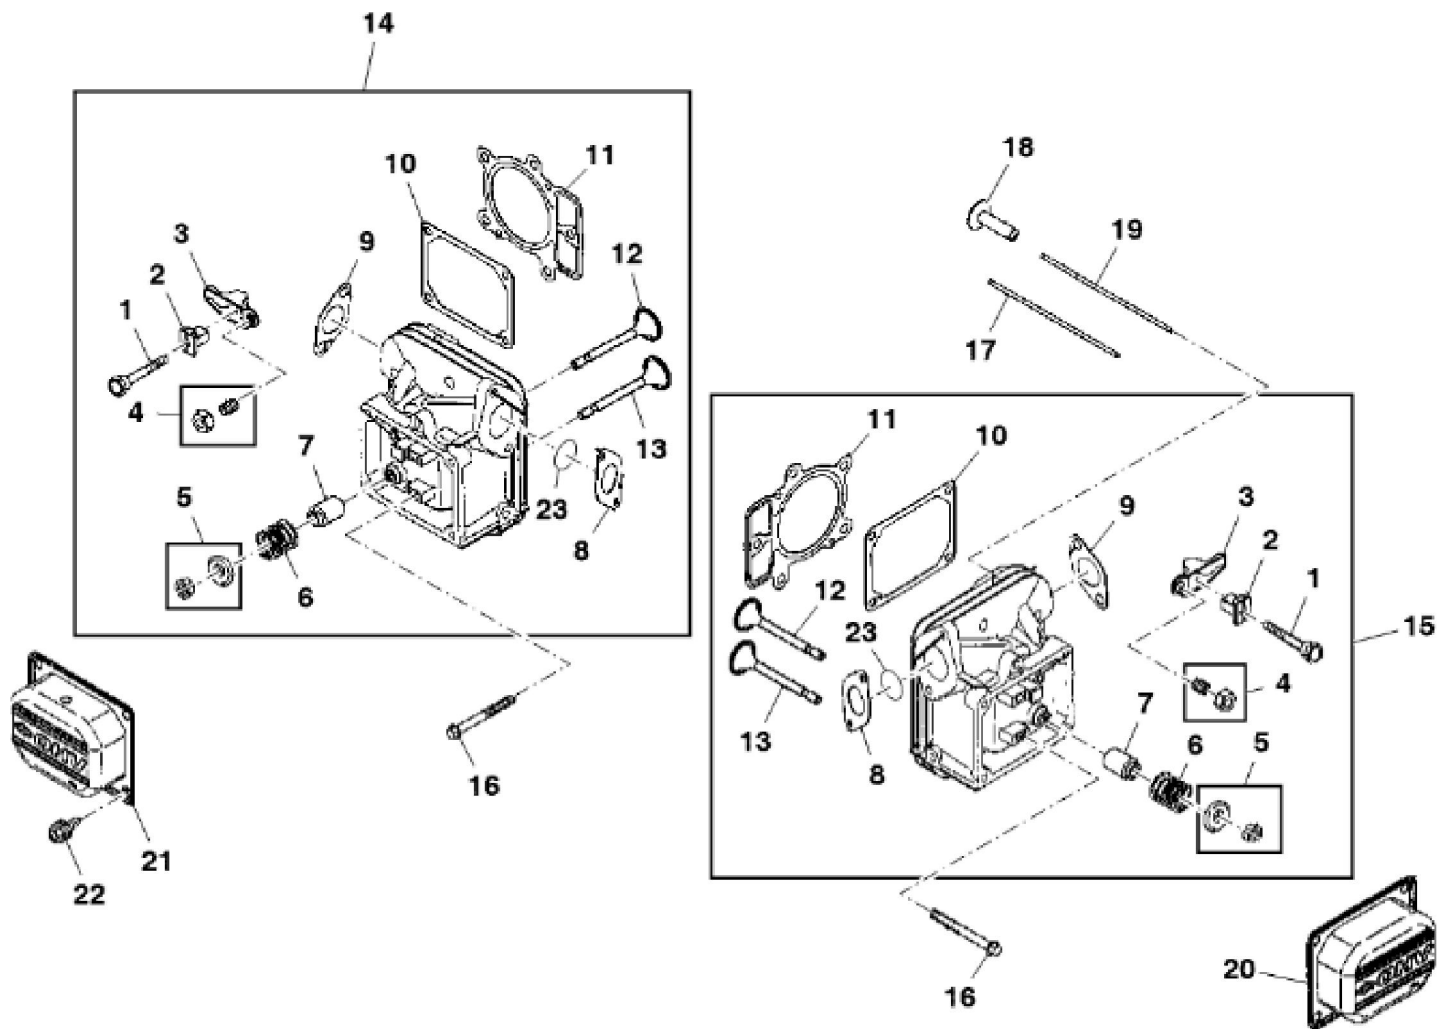

KEY	PART NO.	PART NAME	QTY	REMARKS
25	LG690937	GASKET	1	
26	MIA10872	BREATHER	1	(SUB FOR LG499601)
27	M142896	SCREW	10	
28	LG691045	CRANK	1	GOVERNOR
29	M142282	BUSHING	2	
30	M142286	RETAINER	1	
31	M142280	WASHER	1	
32	GC00331	SCREW	4	NLA; ORDER GX24210; Engine Mounting
32	GX24210	SCREW	4	
33	AM131611	DRAIN PLUG	1	ENGINE OIL
34	.....	TUBE	1	
35	T77932	O-RING	1	
36	M144897	CAP	1	
..	MIA10362	GASOLINE ENGINE	1	(SUB MIA10808)
..	MIA10808	GASOLINE ENGINE	1	NLA; ORDER MIA12234
..	MIA12234	GASOLINE ENGINE	1	NLA; MARKED 445577-0110-E1; ORDER MIA12444
..	MIA12444	GASOLINE ENGINE	1	

**Thank you so much for reading**

KEY	PART NO.	PART NAME	QTY	REMARKS
1	MIA11459	CONNECTING ROD	2	(SUB FOR AM135101)
2	LG690976	SCREW	2	
3	AM135083	CRANKSHAFT	1	(SUB MIA11457)
3	MIA11457	CRANKSHAFT	1	(INCLUDES LG690980)
4	26H4	SHAFT KEY	1	1/8" X 3/8"
5	LG690980	GEAR	1	TIMING
6	LG222698S	SHAFT KEY	1	FLYWHEEL
7	M151221	SHAFT	1	CAM
7	MIA11789	CAMSHAFT	1	USE WITH MIA12234
8	MIA11172	OIL PUMP	1	(SUB FOR LG499054)
8	MIU12143	OIL PUMP	1	(USE WITH MIA11584)
9	LG691042	SHAFT	1	NLA; ORDER MIA11172
9	MIA11172	OIL PUMP	1	
10	LG499613	COVER	1	
10	MIA11464	COVER	1	(USE WITH MIA11584)
11	LG690589	SEAL	1	
11	MIU12153	SEAL	1	(USE WITH MIA11584)
12	M151228	SCREW	3	
12	MIU12142	SCREW	3	(USE WITH MIU12143)
13	LG690975	LOCK	2	
14	LG690229	PISTON PIN	2	
15	AM129799	PISTON RING KIT	1	STD (SUB MIA10996)
15	MIU11282	PISTON RING KIT	1	SUB FOR MIU11453; STD
15	MIU11283	PISTON RING KIT	1	USE WITH MIA10808
16	MIA10996	PISTON	2	STD (SUB FOR AM129798)